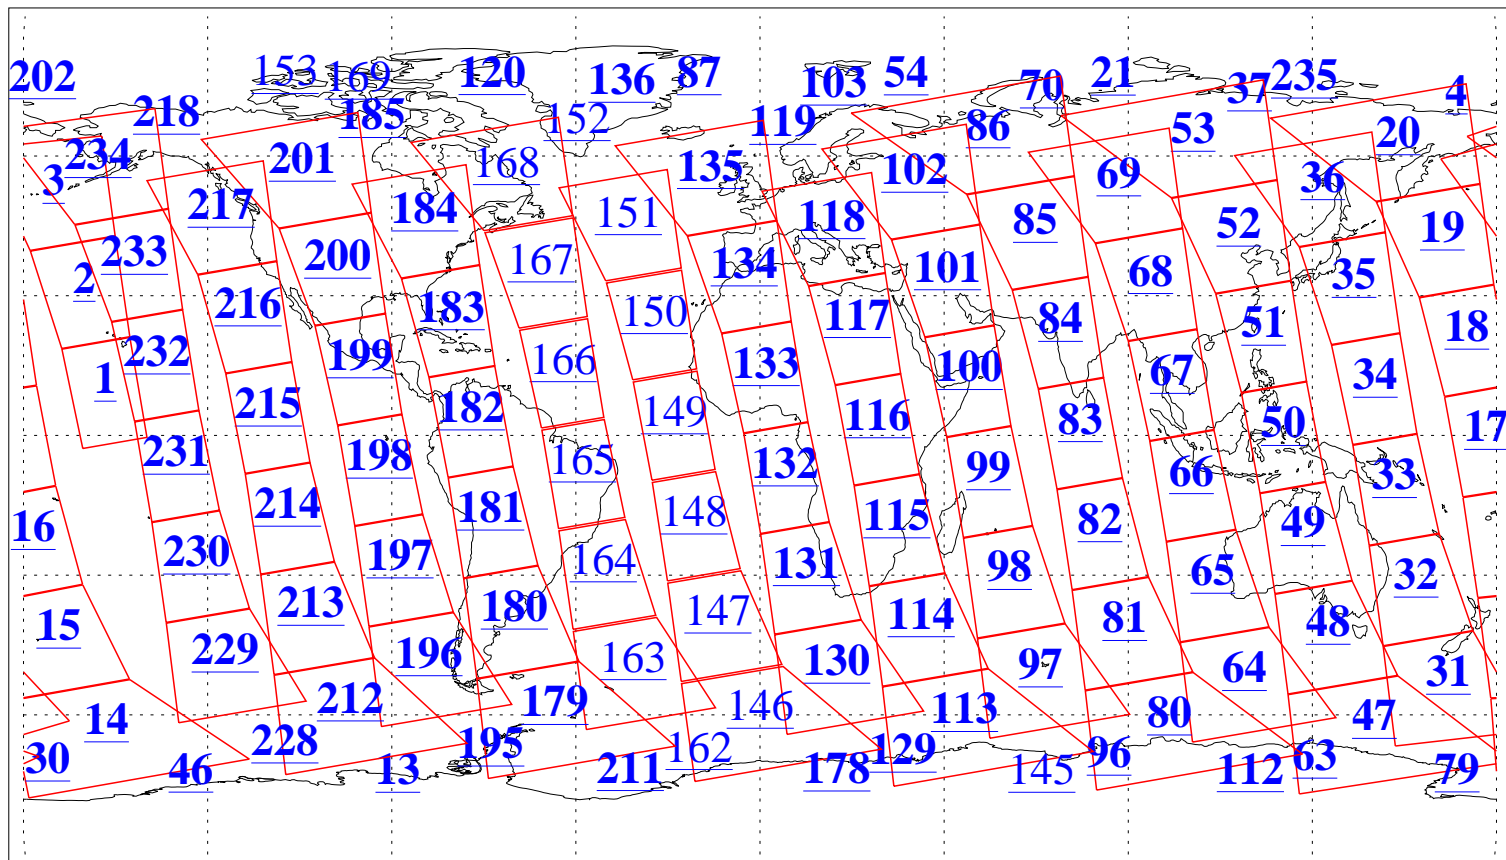

L1B Availability
AMSU Granules: 240
HSB Granules: 0
AIRS Granules: 201

28 Sep 2004
DoY 272
Aqua Day 878
Granules: 1 to 120

Granules: 121 to 240

Legend: AMSU Available, HSB Available, AIRS Available

L1B Availability
AMSU Granules: 240
HSB Granules: 0
AIRS Granules: 201

28 Sep 2004
DoY 272
Aqua Day 878

Ascending Granules

Descending Granules

Legend: AMSU Available, HSB Available, AIRS Available

L1B Availability
AMSU Granules: 240
HSB Granules: 0
AIRS Granules: 201

28 Sep 2004
DoY 272
Aqua Day 878

Northern Hemisphere Granules

Southern Hemisphere Granules

Legend: AMSU Available, HSB Available, AIRS Available