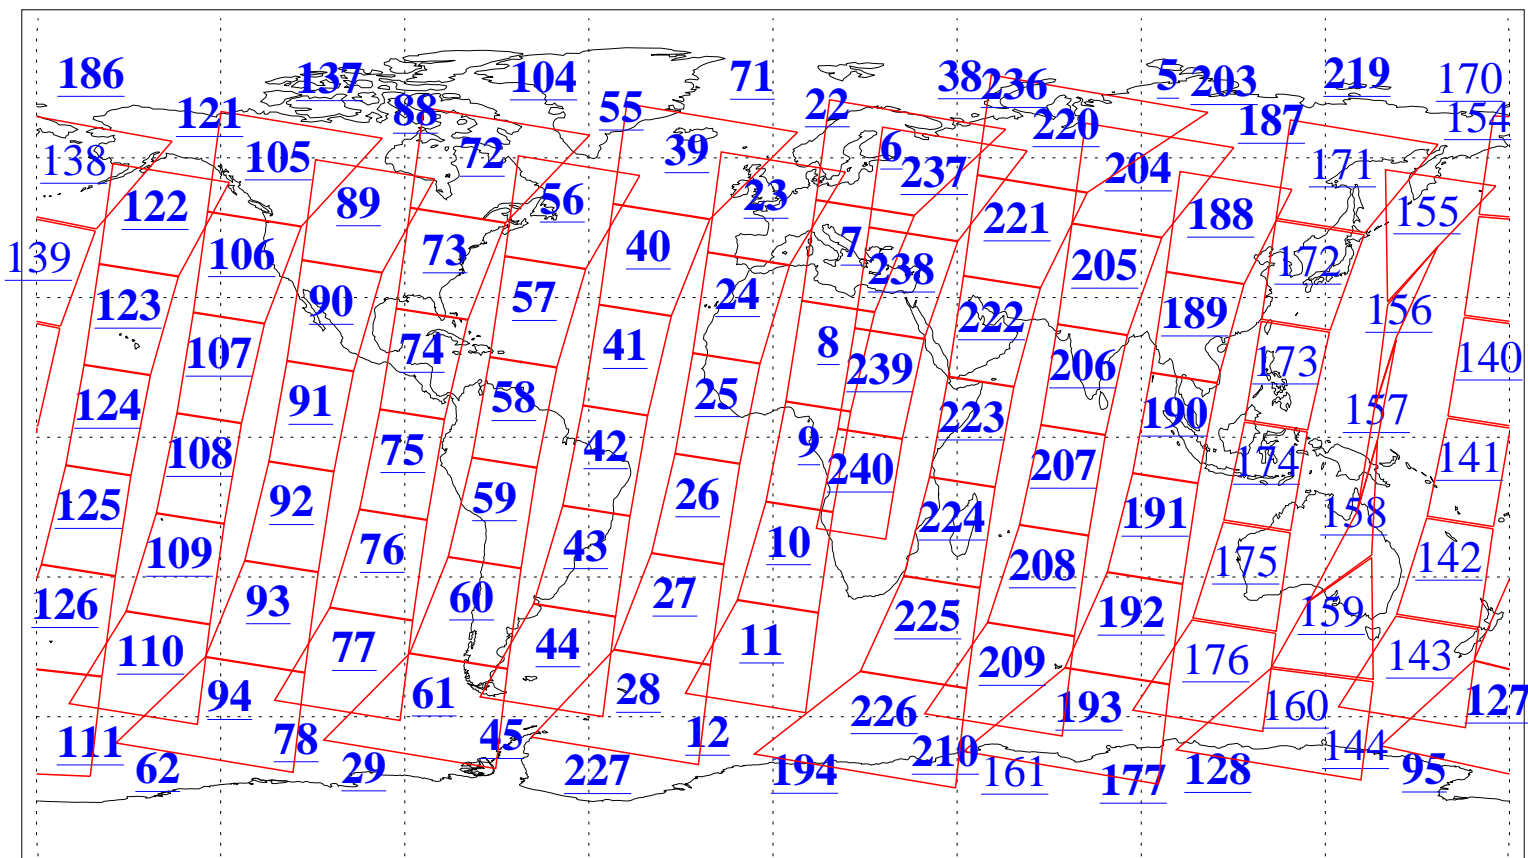

L1B Availability
AMSU Granules: 240
HSB Granules: 0
AIRS Granules: 201

28 Sep 2004
DoY 272
Aqua Day 878
Granules: 1 to 120

Granules: 121 to 240

Legend: AMSU Available, HSB Available, AIRS Available

L1B Availability
AMSU Granules: 240
HSB Granules: 0
AIRS Granules: 201

28 Sep 2004
DoY 272
Aqua Day 878

Ascending Granules

Descending Granules

Legend: AMSU Available, HSB Available, AIRS Available

L1B Availability
AMSU Granules: 240
HSB Granules: 0
AIRS Granules: 201

28 Sep 2004
DoY 272
Aqua Day 878

Northern Hemisphere Granules

Southern Hemisphere Granules

Legend: AMSU Available, HSB Available, AIRS Available