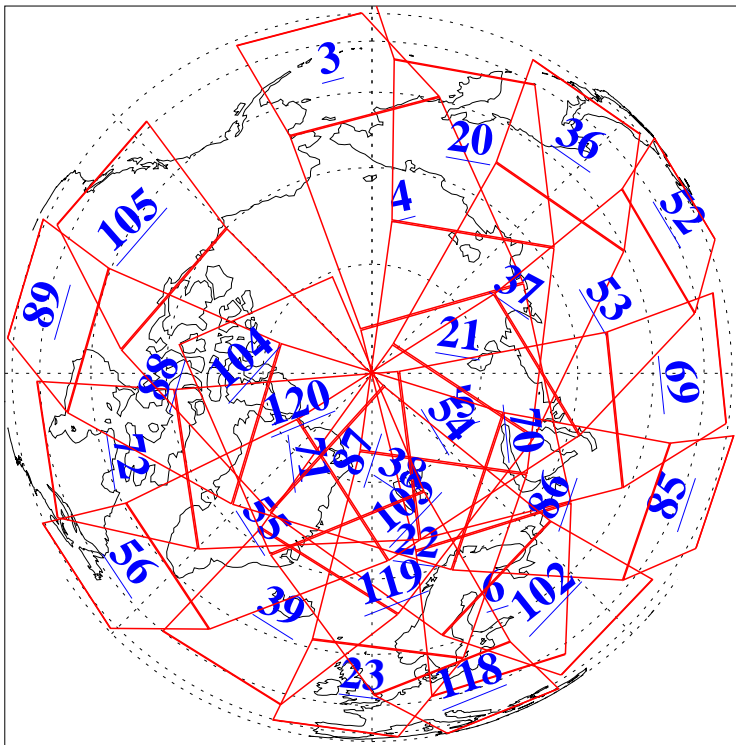

L1B Availability
AMSU Granules: 240
HSB Granules: 0
AIRS Granules: 201

28 Sep 2004
DoY 272
Aqua Day 878
Granules: 1 to 120

Granules: 121 to 240

Legend: AMSU Available, HSB Available, AIRS Available

L1B Availability
AMSU Granules: 240
HSB Granules: 0
AIRS Granules: 201

28 Sep 2004
DoY 272
Aqua Day 878

Ascending Granules

Descending Granules

Legend: AMSU Available, HSB Available, AIRS Available

L1B Availability
AMSU Granules: 240
HSB Granules: 0
AIRS Granules: 201

28 Sep 2004
DoY 272
Aqua Day 878

Northern Hemisphere Granules

Southern Hemisphere Granules

Legend: AMSU Available, HSB Available, AIRS Available