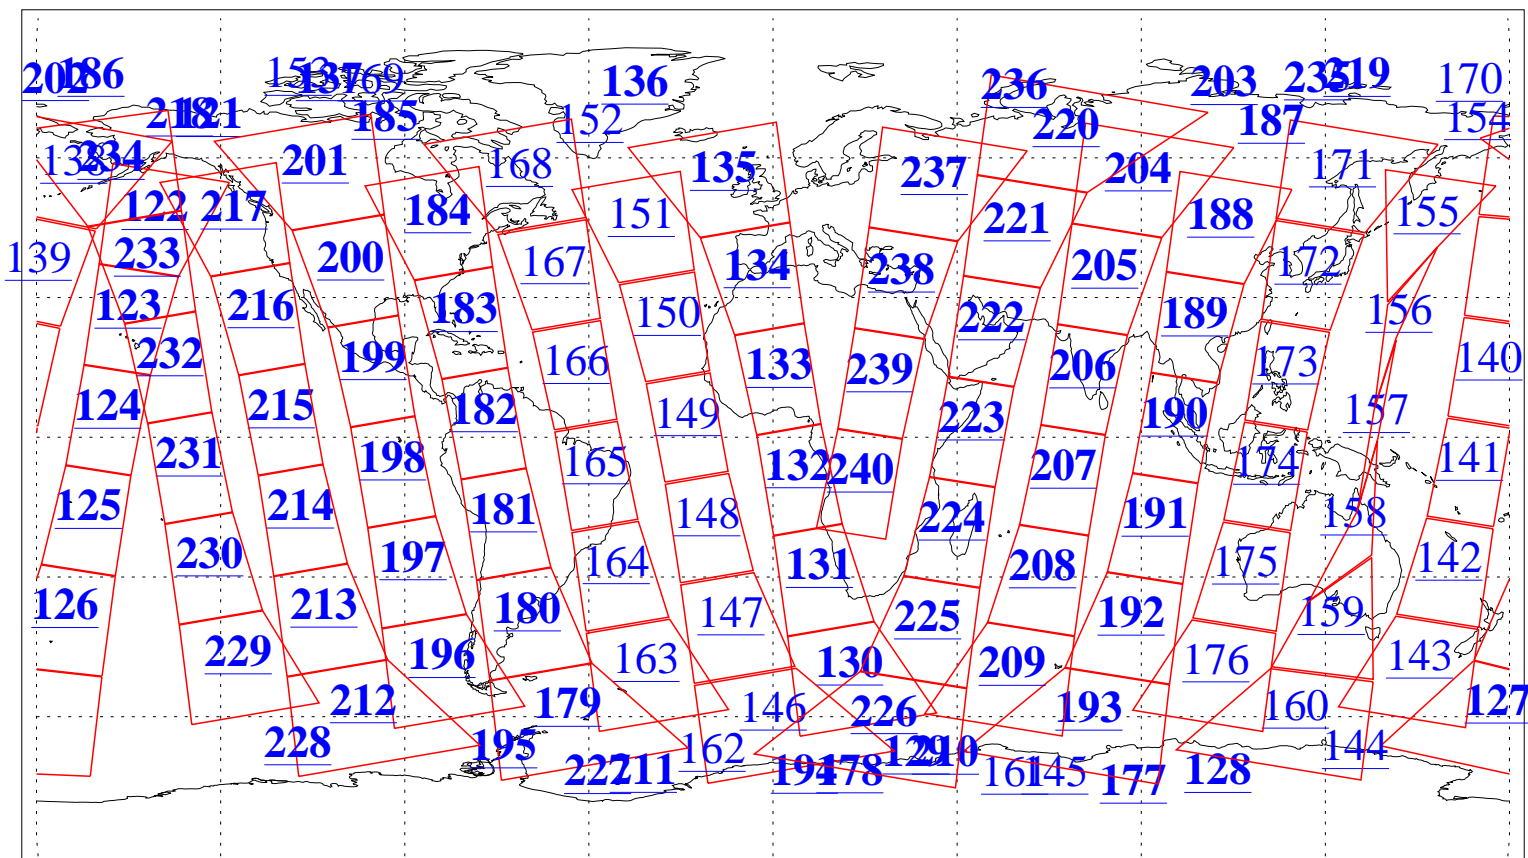

L1B Availability
AMSU Granules: 240
HSB Granules: 0
AIRS Granules: 201

28 Sep 2004
DoY 272
Aqua Day 878
Granules: 1 to 120

Granules: 121 to 240

Legend: AMSU Available, HSB Available, AIRS Available

L1B Availability
AMSU Granules: 240
HSB Granules: 0
AIRS Granules: 201

28 Sep 2004
DoY 272
Aqua Day 878

Ascending Granules

Descending Granules

Legend: AMSU Available, HSB Available, AIRS Available

L1B Availability
AMSU Granules: 240
HSB Granules: 0
AIRS Granules: 201

28 Sep 2004
DoY 272
Aqua Day 878