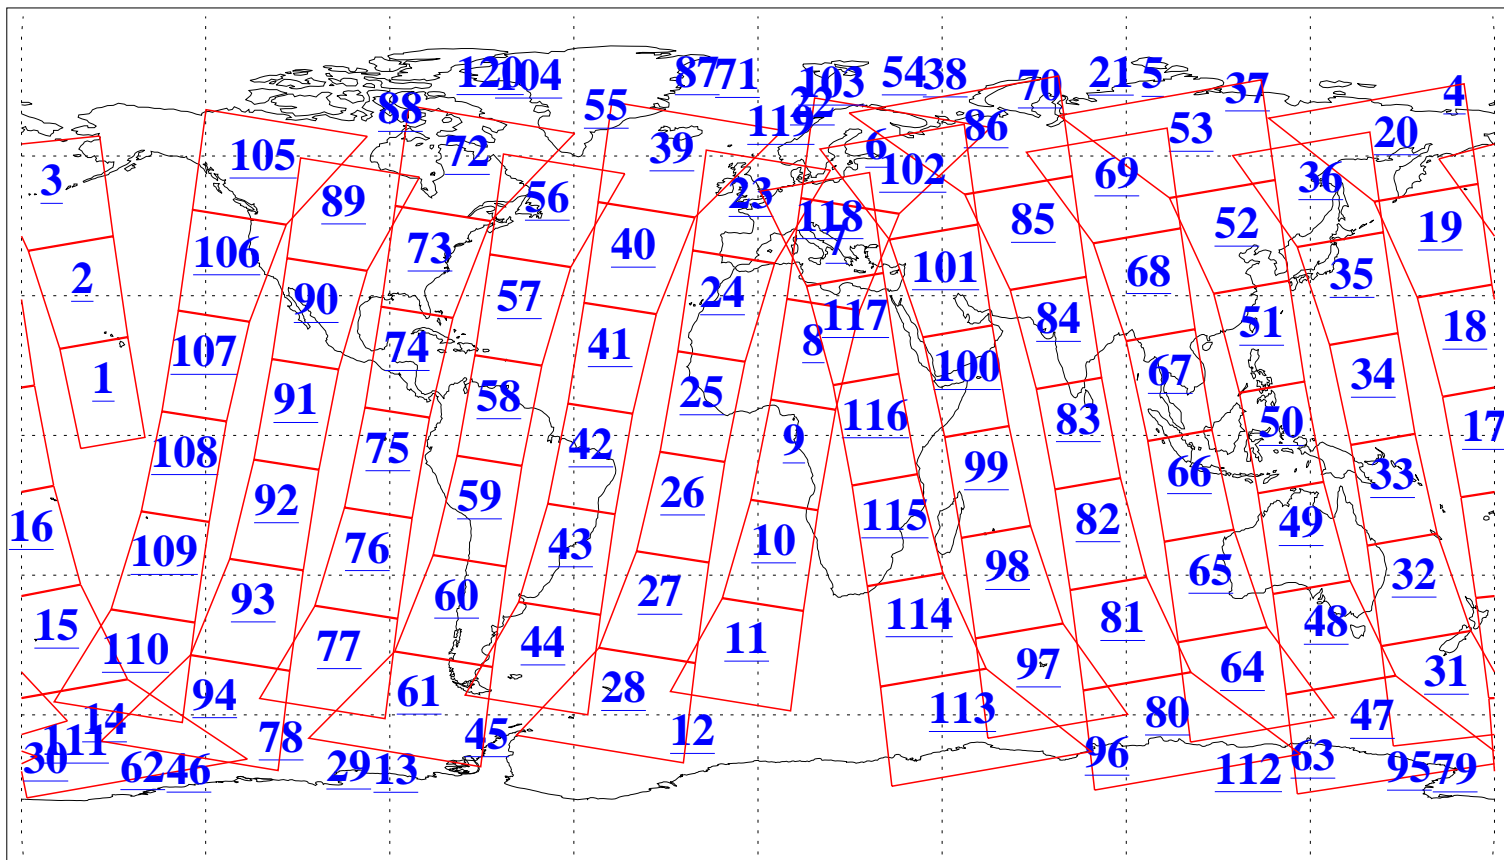

L1B Availability
AMSU Granules: 240
HSB Granules: 0
AIRS Granules: 201

28 Sep 2004
DoY 272
Aqua Day 878
Granules: 1 to 120

Granules: 121 to 240

Legend: AMSU Available, HSB Available, AIRS Available

L1B Availability
AMSU Granules: 240
HSB Granules: 0
AIRS Granules: 201

28 Sep 2004
DoY 272
Aqua Day 878

Ascending Granules

Descending Granules

Legend: AMSU Available, HSB Available, AIRS Available

L1B Availability
AMSU Granules: 240
HSB Granules: 0
AIRS Granules: 201

28 Sep 2004
DoY 272
Aqua Day 878

Northern Hemisphere Granules

Southern Hemisphere Granules

Legend: AMSU Available, HSB Available, AIRS Available