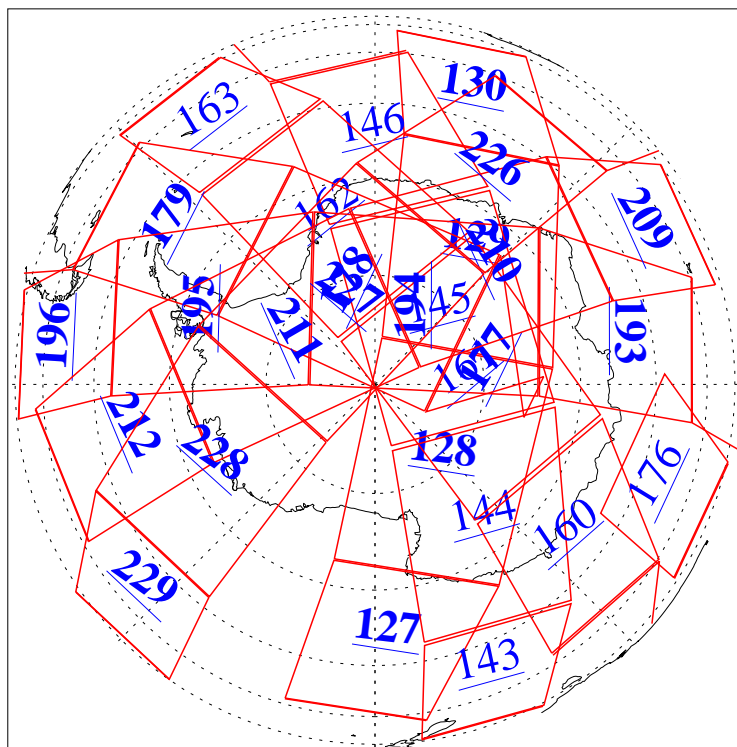

L1B Availability
AMSU Granules: 240
HSB Granules: 0
AIRS Granules: 201

28 Sep 2004
DoY 272
Aqua Day 878
Granules: 1 to 120

Granules: 121 to 240

Legend: AMSU Available, HSB Available, AIRS Available

L1B Availability
AMSU Granules: 240
HSB Granules: 0
AIRS Granules: 201

28 Sep 2004
DoY 272
Aqua Day 878

Ascending Granules

Descending Granules

Legend: AMSU Available, HSB Available, AIRS Available

L1B Availability
AMSU Granules: 240
HSB Granules: 0
AIRS Granules: 201

28 Sep 2004
DoY 272
Aqua Day 878

Northern Hemisphere Granules

Southern Hemisphere Granules

Legend: AMSU Available, HSB Available, AIRS Available