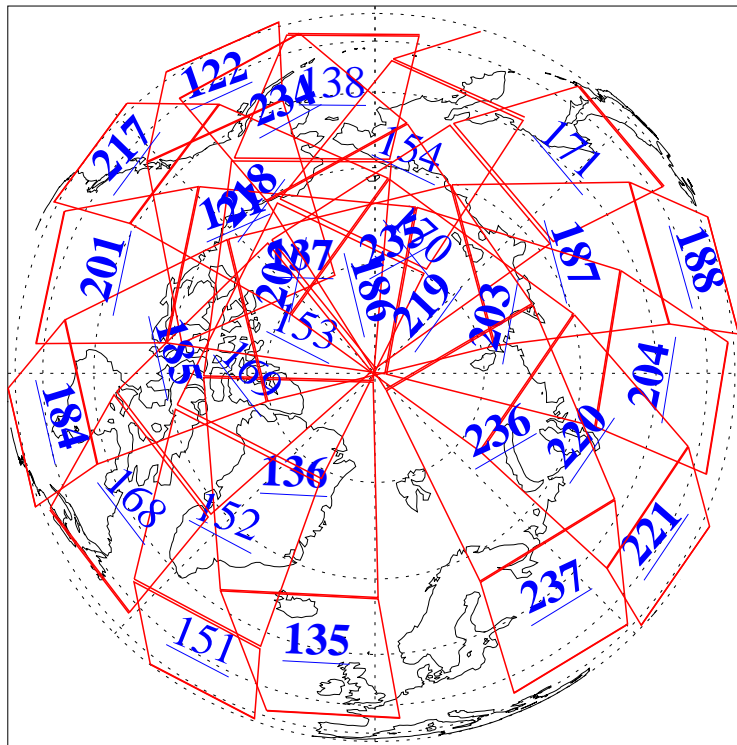

L1B Availability
AMSU Granules: 240
HSB Granules: 0
AIRS Granules: 201

28 Sep 2004
DoY 272
Aqua Day 878
Granules: 1 to 120

Granules: 121 to 240

Legend: AMSU Available, HSB Available, AIRS Available

L1B Availability
AMSU Granules: 240
HSB Granules: 0
AIRS Granules: 201

28 Sep 2004
DoY 272
Aqua Day 878

Ascending Granules

Descending Granules

Legend: AMSU Available, HSB Available, AIRS Available

L1B Availability
AMSU Granules: 240
HSB Granules: 0
AIRS Granules: 201

28 Sep 2004
DoY 272
Aqua Day 878

Northern Hemisphere Granules

Southern Hemisphere Granules

Legend: AMSU Available, HSB Available, AIRS Available