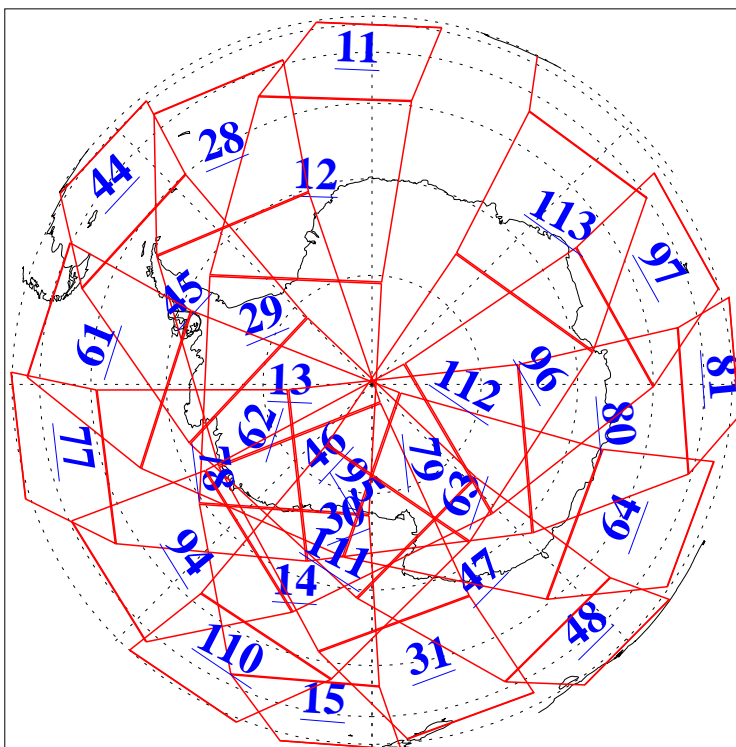

L1B Availability
AMSU Granules: 240
HSB Granules: 0
AIRS Granules: 201

28 Sep 2004
DoY 272
Aqua Day 878
Granules: 1 to 120

Granules: 121 to 240

Legend: AMSU Available, HSB Available, AIRS Available

L1B Availability
AMSU Granules: 240
HSB Granules: 0
AIRS Granules: 201

28 Sep 2004
DoY 272
Aqua Day 878

Ascending Granules

Descending Granules

Legend: AMSU Available, HSB Available, AIRS Available

L1B Availability
AMSU Granules: 240
HSB Granules: 0
AIRS Granules: 201

28 Sep 2004
DoY 272
Aqua Day 878

Northern Hemisphere Granules

Southern Hemisphere Granules

Legend: AMSU Available, HSB Available, AIRS Available