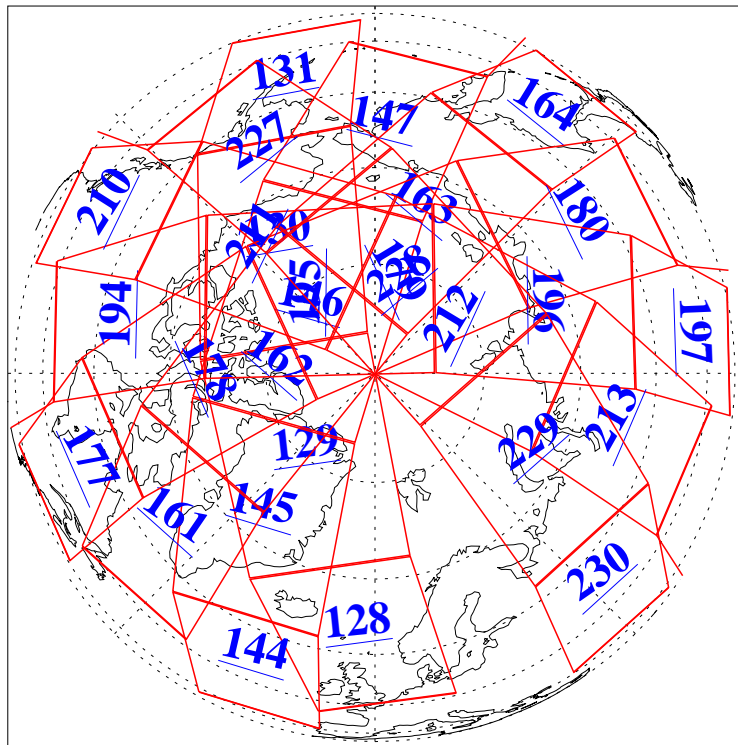

L1B Availability
AMSU Granules: 240
HSB Granules: 0
AIRS Granules: 240

27 Sep 2004
DoY 271
Aqua Day 877
Granules: 1 to 120

Granules: 121 to 240

Legend: AMSU Available, HSB Available, AIRS Available

L1B Availability
AMSU Granules: 240
HSB Granules: 0
AIRS Granules: 240

27 Sep 2004
DoY 271
Aqua Day 877

Ascending Granules

Descending Granules

Legend: AMSU Available, HSB Available, AIRS Available

L1B Availability
 AMSU Granules: 240
 HSB Granules: 0
 AIRS Granules: 240

27 Sep 2004
 DoY 271
 Aqua Day 877

Northern Hemisphere Granules

Southern Hemisphere Granules

Legend: AMSU Available, HSB Available, AIRS Available