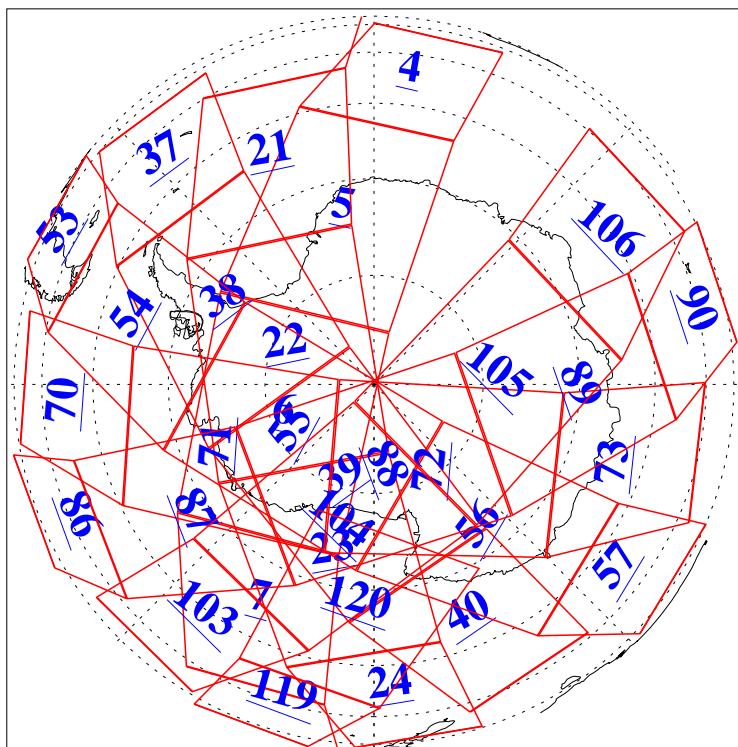

L1B Availability
AMSU Granules: 240
HSB Granules: 0
AIRS Granules: 240

27 Sep 2004
DoY 271
Aqua Day 877
Granules: 1 to 120

Granules: 121 to 240

Legend: AMSU Available, HSB Available, AIRS Available

L1B Availability
AMSU Granules: 240
HSB Granules: 0
AIRS Granules: 240

27 Sep 2004
DoY 271
Aqua Day 877

Ascending Granules

Descending Granules

Legend: AMSU Available, HSB Available, AIRS Available

L1B Availability
 AMSU Granules: 240
 HSB Granules: 0
 AIRS Granules: 240

27 Sep 2004
 DoY 271
 Aqua Day 877

Northern Hemisphere Granules

Southern Hemisphere Granules

Legend: AMSU Available, HSB Available, AIRS Available