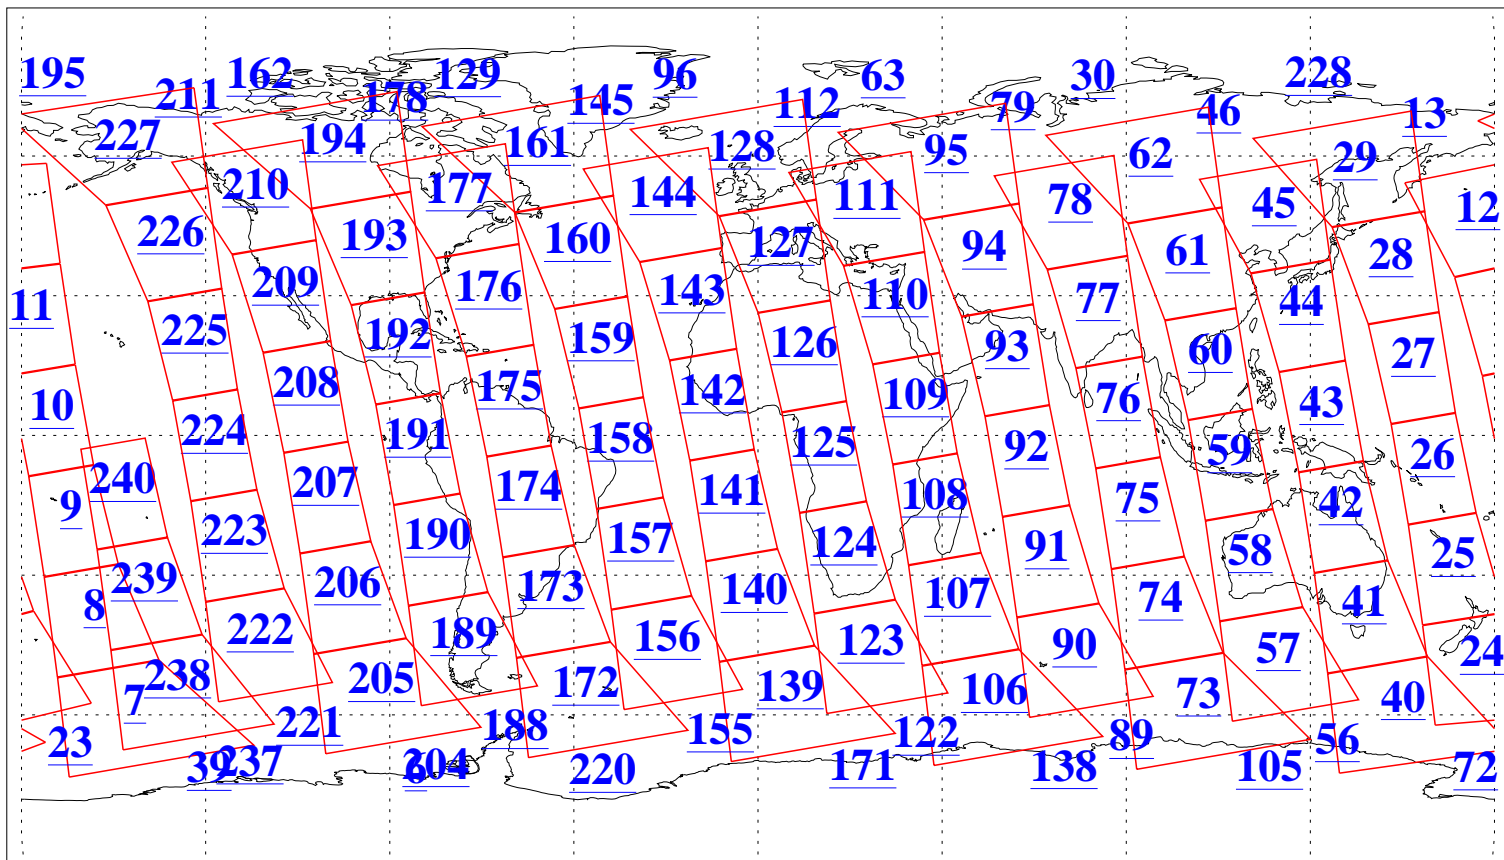

L1B Availability
AMSU Granules: 240
HSB Granules: 0
AIRS Granules: 240

27 Sep 2004
DoY 271
Aqua Day 877
Granules: 1 to 120

Granules: 121 to 240

Legend: AMSU Available, HSB Available, AIRS Available

L1B Availability
AMSU Granules: 240
HSB Granules: 0
AIRS Granules: 240

27 Sep 2004
DoY 271
Aqua Day 877

Ascending Granules

Descending Granules

Legend: AMSU Available, HSB Available, AIRS Available

L1B Availability
 AMSU Granules: 240
 HSB Granules: 0
 AIRS Granules: 240

27 Sep 2004
 DoY 271
 Aqua Day 877

Northern Hemisphere Granules

Southern Hemisphere Granules

Legend: AMSU Available, HSB Available, AIRS Available