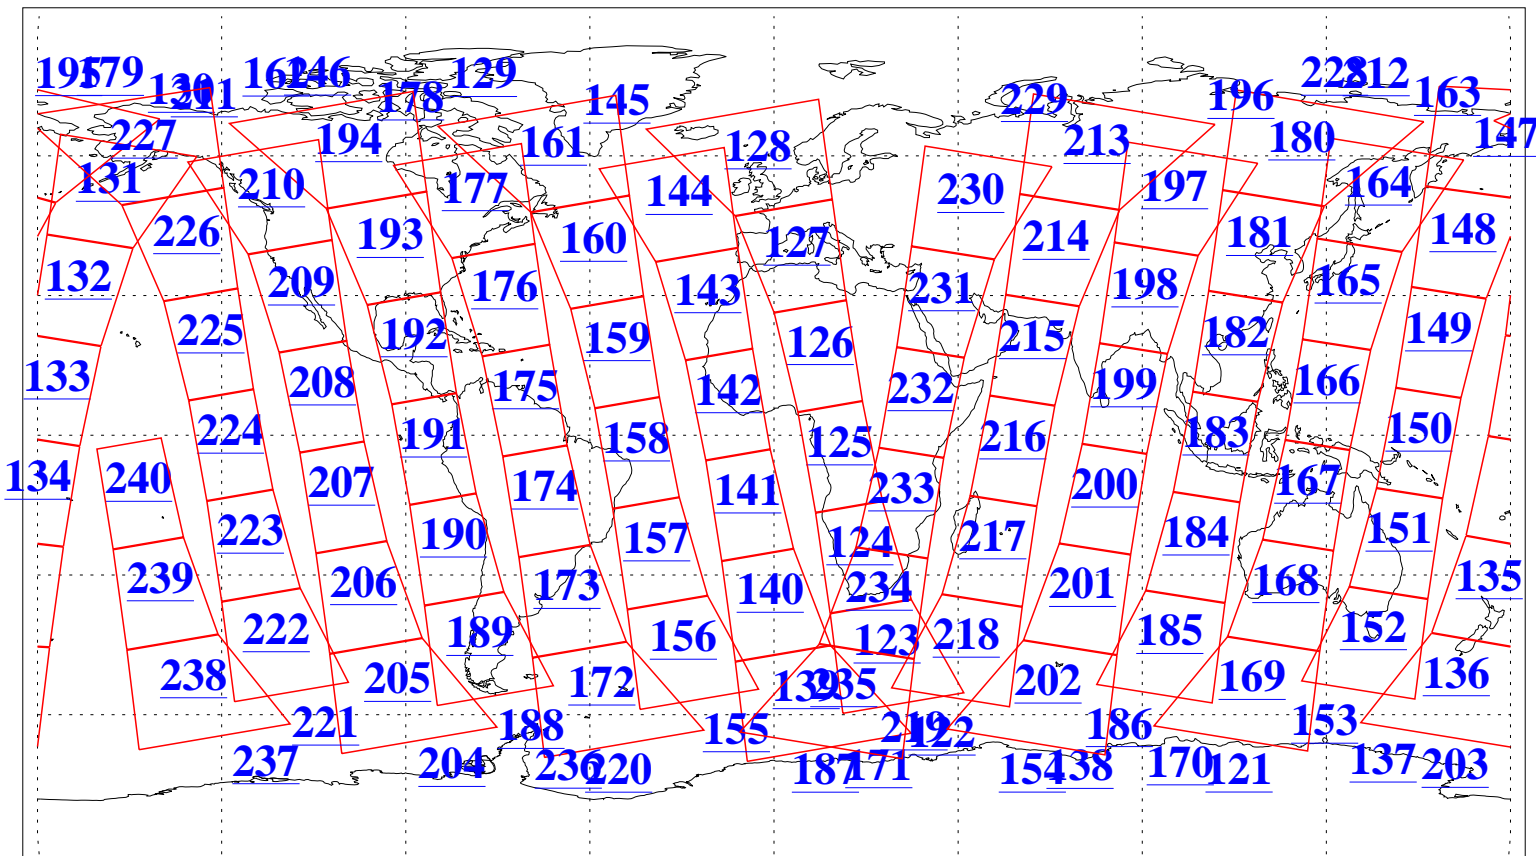

L1B Availability
AMSU Granules: 240
HSB Granules: 0
AIRS Granules: 240

27 Sep 2004
DoY 271
Aqua Day 877
Granules: 1 to 120

Granules: 121 to 240

Legend: AMSU Available, HSB Available, AIRS Available

L1B Availability
AMSU Granules: 240
HSB Granules: 0
AIRS Granules: 240

27 Sep 2004
DoY 271
Aqua Day 877

Ascending Granules

Descending Granules

Legend: AMSU Available, HSB Available, AIRS Available

L1B Availability
 AMSU Granules: 240
 HSB Granules: 0
 AIRS Granules: 240

27 Sep 2004
 DoY 271
 Aqua Day 877

Northern Hemisphere Granules

Southern Hemisphere Granules

Legend: AMSU Available, HSB Available, AIRS Available