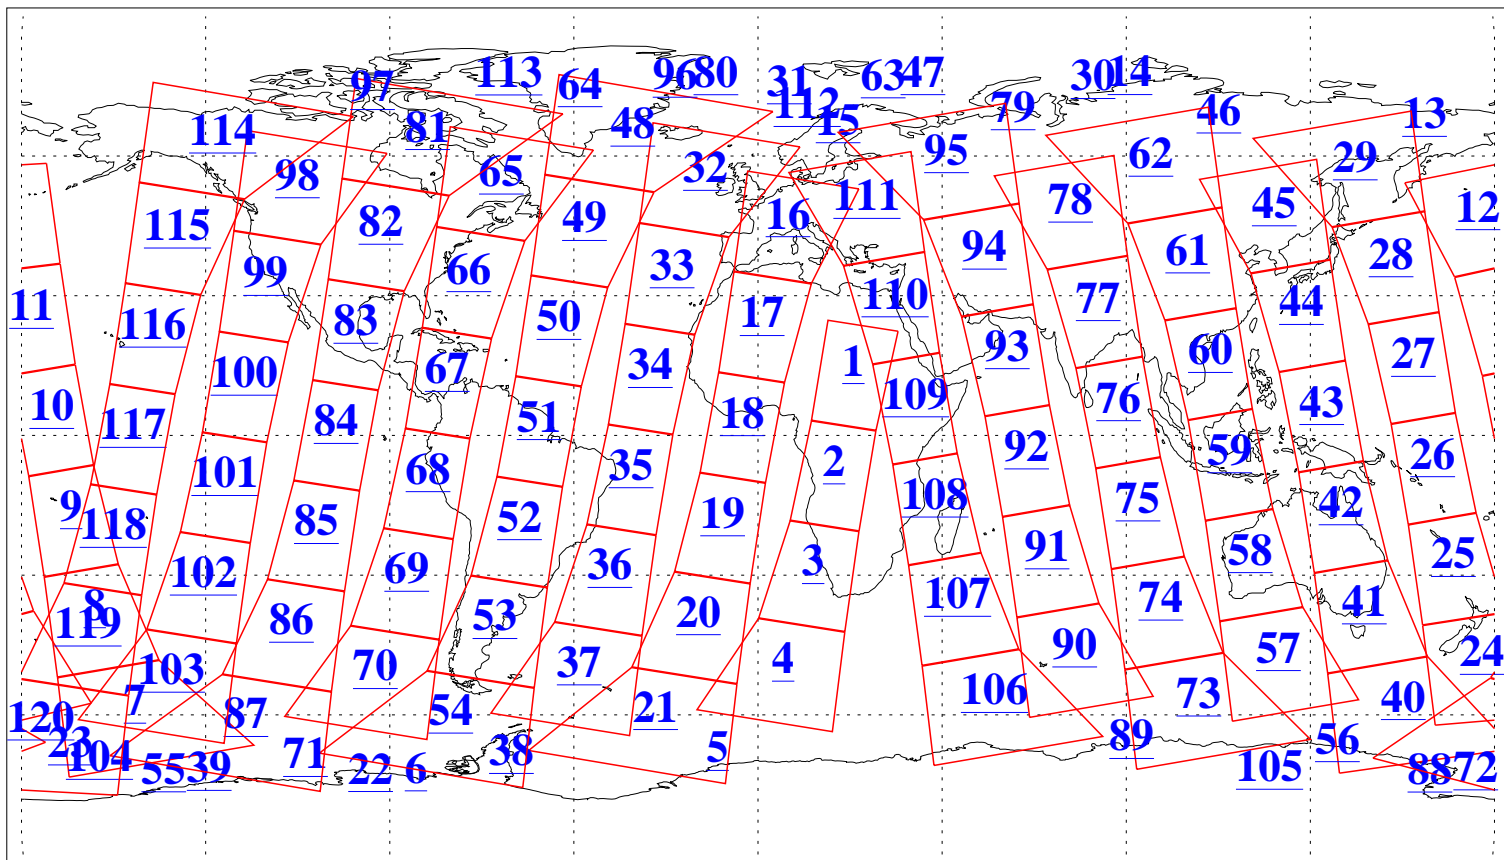

L1B Availability
AMSU Granules: 240
HSB Granules: 0
AIRS Granules: 240

27 Sep 2004
DoY 271
Aqua Day 877
Granules: 1 to 120

Granules: 121 to 240

Legend: AMSU Available, HSB Available, AIRS Available

L1B Availability
AMSU Granules: 240
HSB Granules: 0
AIRS Granules: 240

27 Sep 2004
DoY 271
Aqua Day 877

Ascending Granules

Descending Granules

Legend: AMSU Available, HSB Available, AIRS Available

L1B Availability
 AMSU Granules: 240
 HSB Granules: 0
 AIRS Granules: 240

27 Sep 2004
 DoY 271
 Aqua Day 877

Northern Hemisphere Granules

Southern Hemisphere Granules

Legend: AMSU Available, HSB Available, AIRS Available