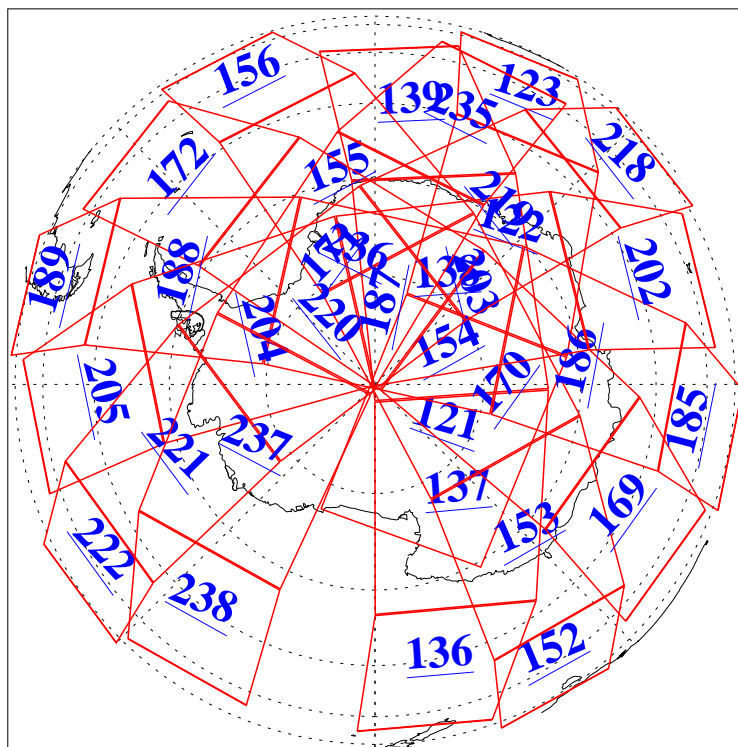

L1B Availability
AMSU Granules: 240
HSB Granules: 0
AIRS Granules: 240

27 Sep 2004
DoY 271
Aqua Day 877
Granules: 1 to 120

Granules: 121 to 240

Legend: AMSU Available, HSB Available, AIRS Available

L1B Availability
AMSU Granules: 240
HSB Granules: 0
AIRS Granules: 240

27 Sep 2004
DoY 271
Aqua Day 877

Ascending Granules

Descending Granules

Legend: AMSU Available, HSB Available, AIRS Available

L1B Availability
 AMSU Granules: 240
 HSB Granules: 0
 AIRS Granules: 240

27 Sep 2004
 DoY 271
 Aqua Day 877

Northern Hemisphere Granules

Southern Hemisphere Granules

Legend: AMSU Available, HSB Available, AIRS Available