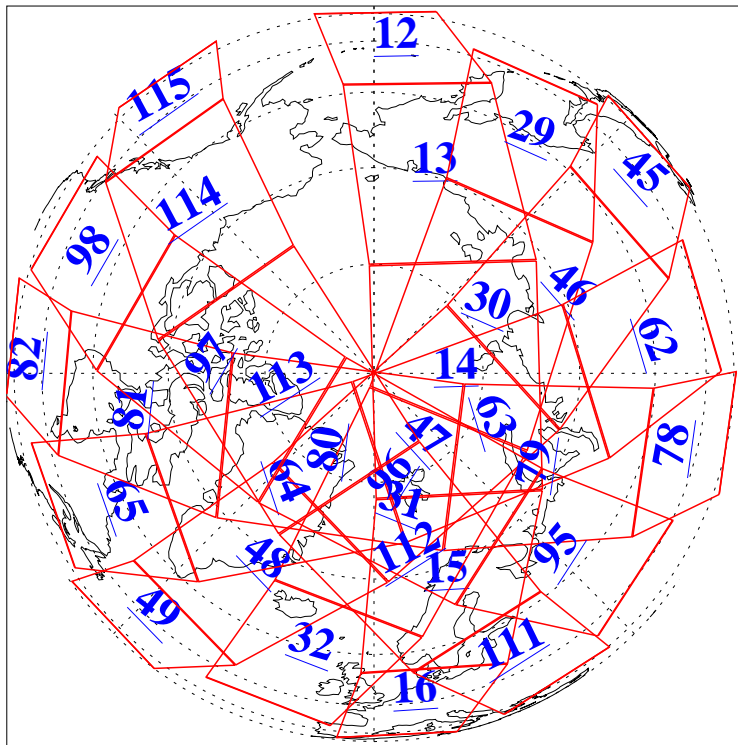

L1B Availability
AMSU Granules: 240
HSB Granules: 0
AIRS Granules: 240

27 Sep 2004
DoY 271
Aqua Day 877
Granules: 1 to 120

Granules: 121 to 240

Legend: AMSU Available, HSB Available, AIRS Available

L1B Availability
AMSU Granules: 240
HSB Granules: 0
AIRS Granules: 240

27 Sep 2004
DoY 271
Aqua Day 877

Ascending Granules

Descending Granules

Legend: AMSU Available, HSB Available, AIRS Available

L1B Availability
 AMSU Granules: 240
 HSB Granules: 0
 AIRS Granules: 240

27 Sep 2004
 DoY 271
 Aqua Day 877

Northern Hemisphere Granules

Southern Hemisphere Granules

Legend: AMSU Available, HSB Available, AIRS Available