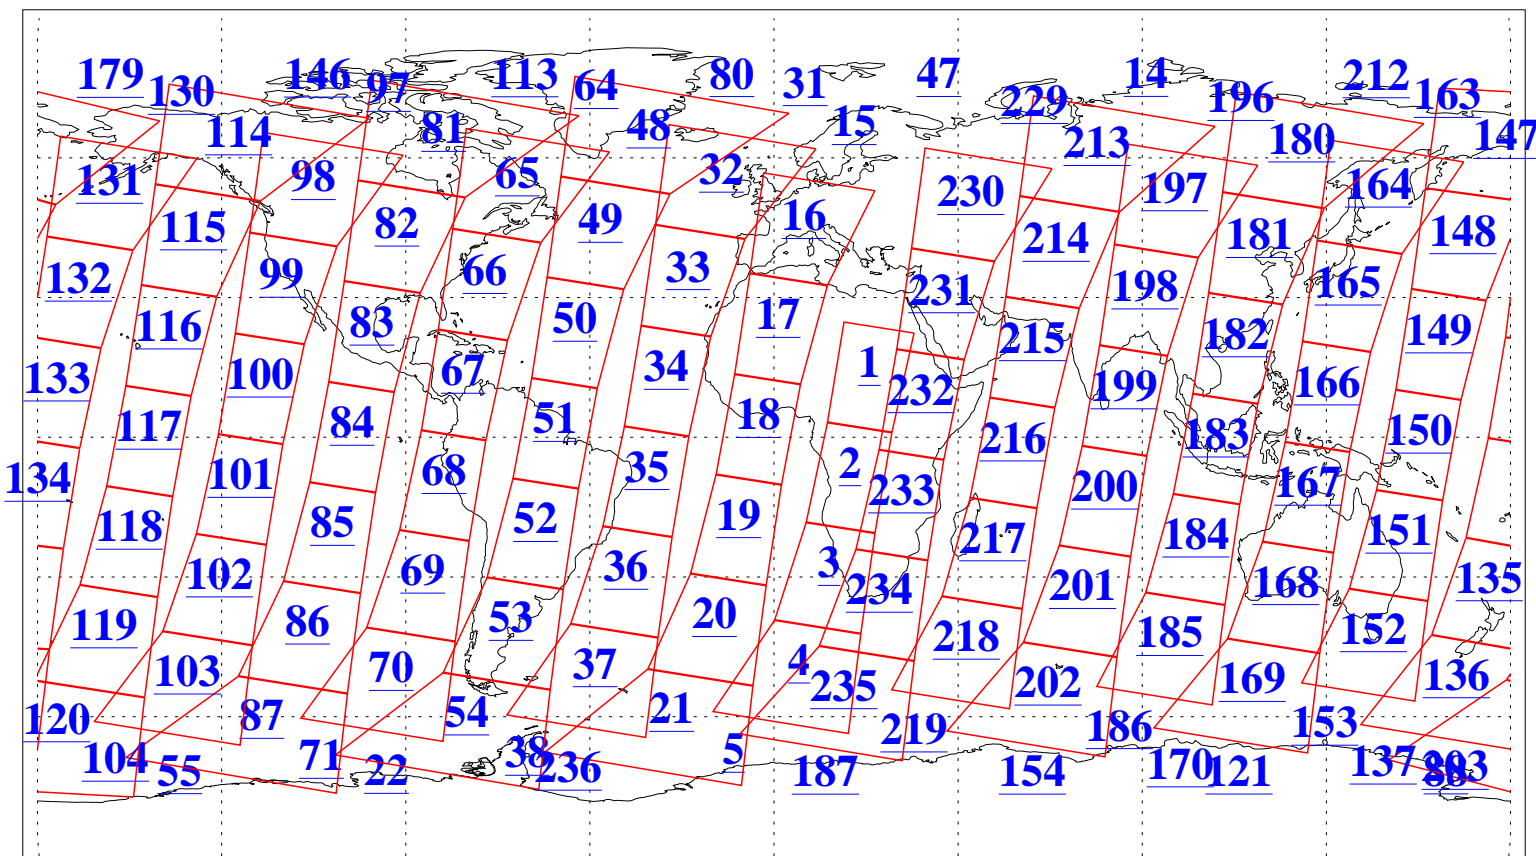

L1B Availability
AMSU Granules: 240
HSB Granules: 0
AIRS Granules: 240

27 Sep 2004
DoY 271
Aqua Day 877
Granules: 1 to 120

Granules: 121 to 240

Legend: AMSU Available, HSB Available, AIRS Available

L1B Availability
AMSU Granules: 240
HSB Granules: 0
AIRS Granules: 240

27 Sep 2004
DoY 271
Aqua Day 877

Ascending Granules

Descending Granules

Legend: AMSU Available, HSB Available, AIRS Available

L1B Availability
 AMSU Granules: 240
 HSB Granules: 0
 AIRS Granules: 240

27 Sep 2004
 DoY 271
 Aqua Day 877

Northern Hemisphere Granules

Southern Hemisphere Granules

Legend: AMSU Available, HSB Available, AIRS Available