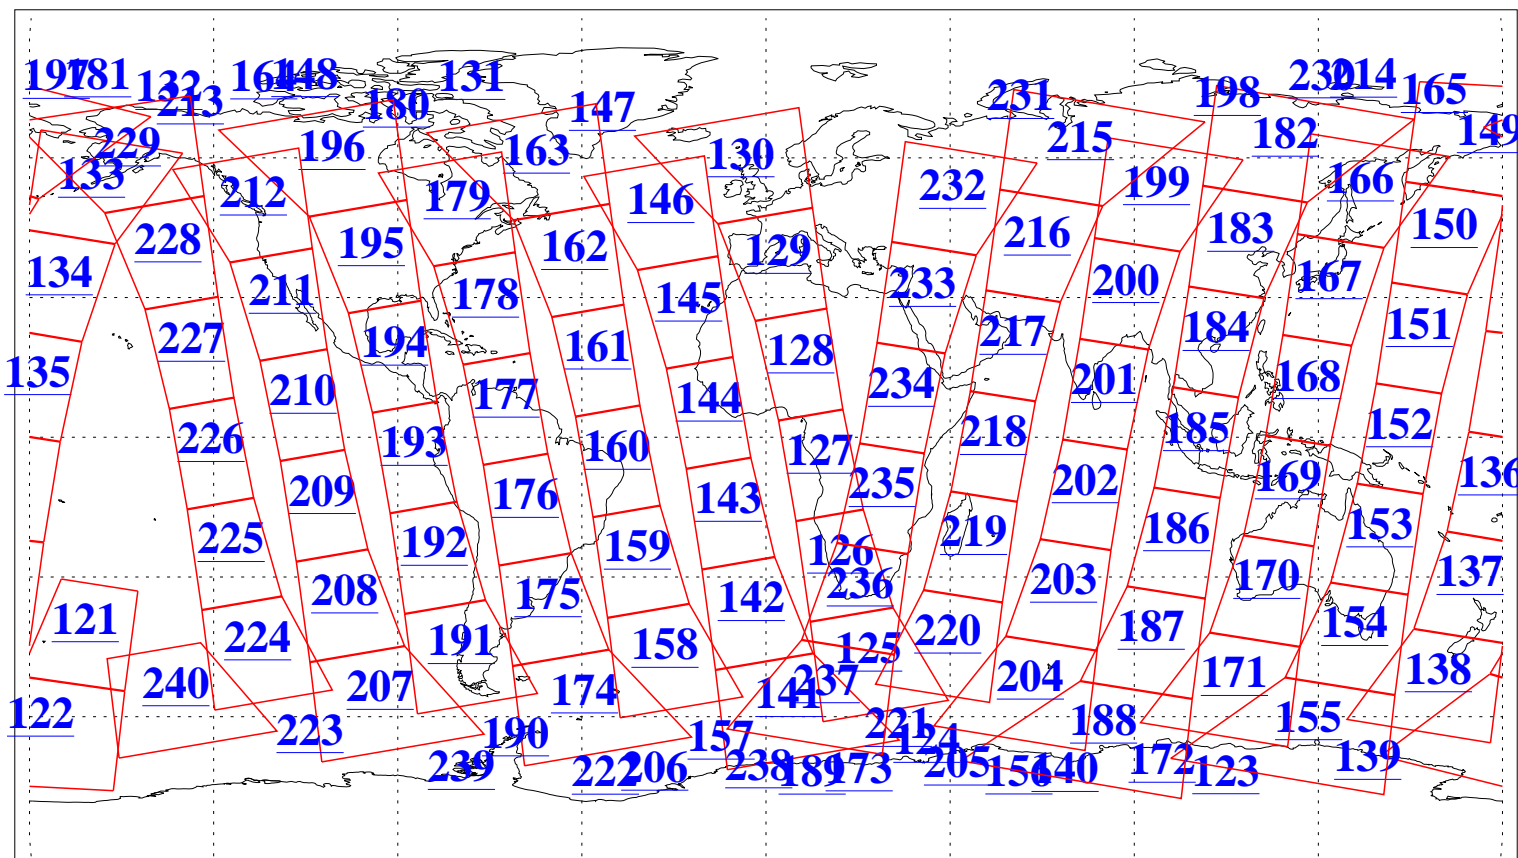

L1B Availability
AMSU Granules: 240
HSB Granules: 0
AIRS Granules: 240

25 Sep 2004
DoY 269
Aqua Day 875
Granules: 1 to 120

Granules: 121 to 240

Legend: AMSU Available, HSB Available, AIRS Available

L1B Availability
AMSU Granules: 240
HSB Granules: 0
AIRS Granules: 240

25 Sep 2004
DoY 269
Aqua Day 875

Ascending Granules

Descending Granules

Legend: AMSU Available, HSB Available, AIRS Available

L1B Availability
 AMSU Granules: 240
 HSB Granules: 0
 AIRS Granules: 240

25 Sep 2004
 DoY 269
 Aqua Day 875