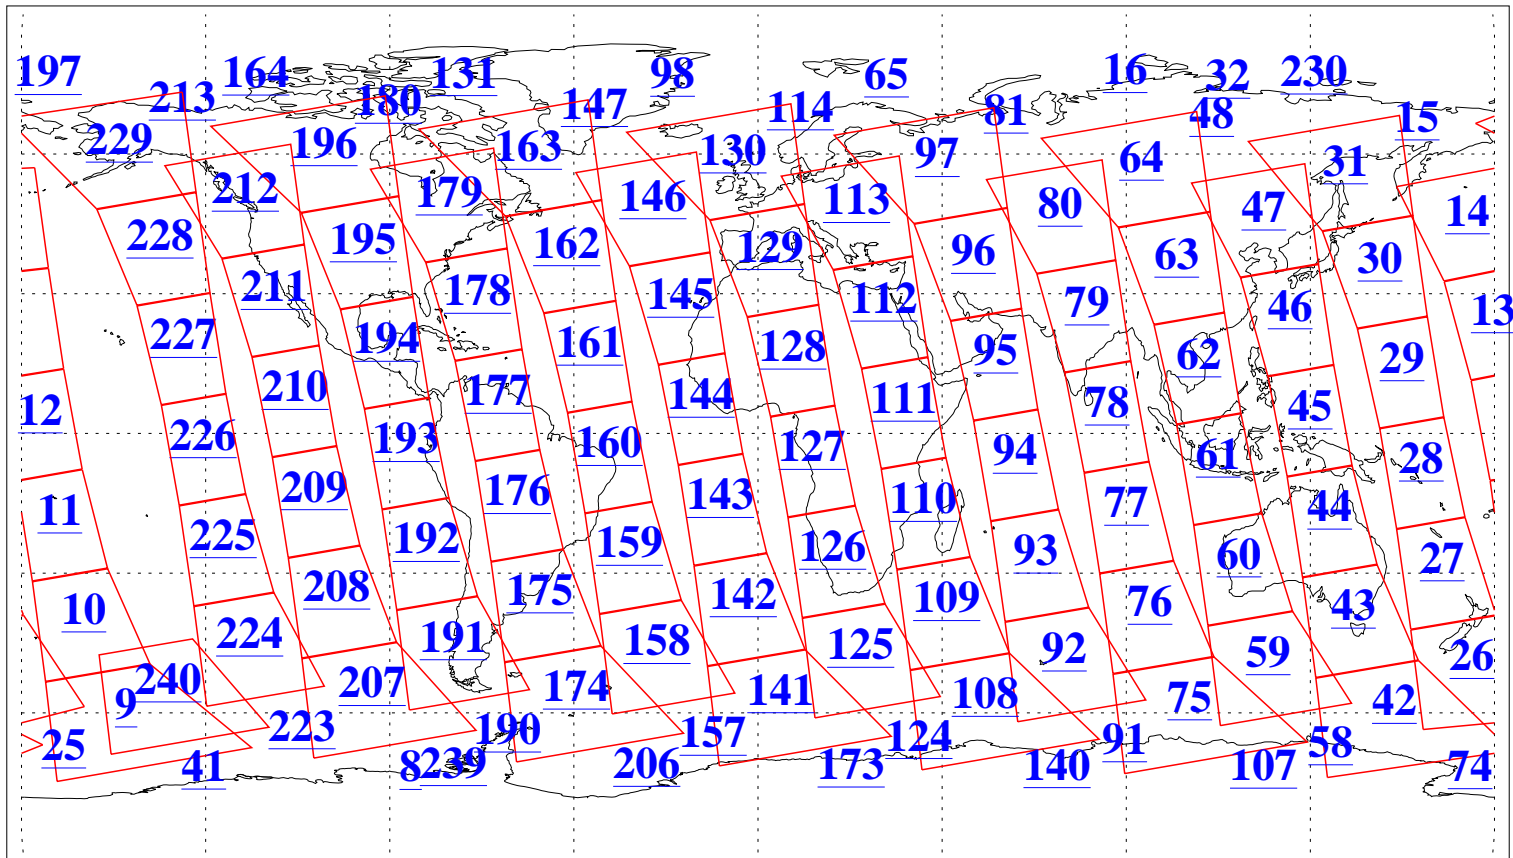

L1B Availability
AMSU Granules: 240
HSB Granules: 0
AIRS Granules: 240

25 Sep 2004
DoY 269
Aqua Day 875
Granules: 1 to 120

Granules: 121 to 240

Legend: AMSU Available, HSB Available, AIRS Available

L1B Availability
AMSU Granules: 240
HSB Granules: 0
AIRS Granules: 240

25 Sep 2004
DoY 269
Aqua Day 875

Ascending Granules

Descending Granules

Legend: AMSU Available, HSB Available, AIRS Available

L1B Availability
 AMSU Granules: 240
 HSB Granules: 0
 AIRS Granules: 240

25 Sep 2004
 DoY 269
 Aqua Day 875

Northern Hemisphere Granules

Southern Hemisphere Granules

Legend: AMSU Available, HSB Available, AIRS Available