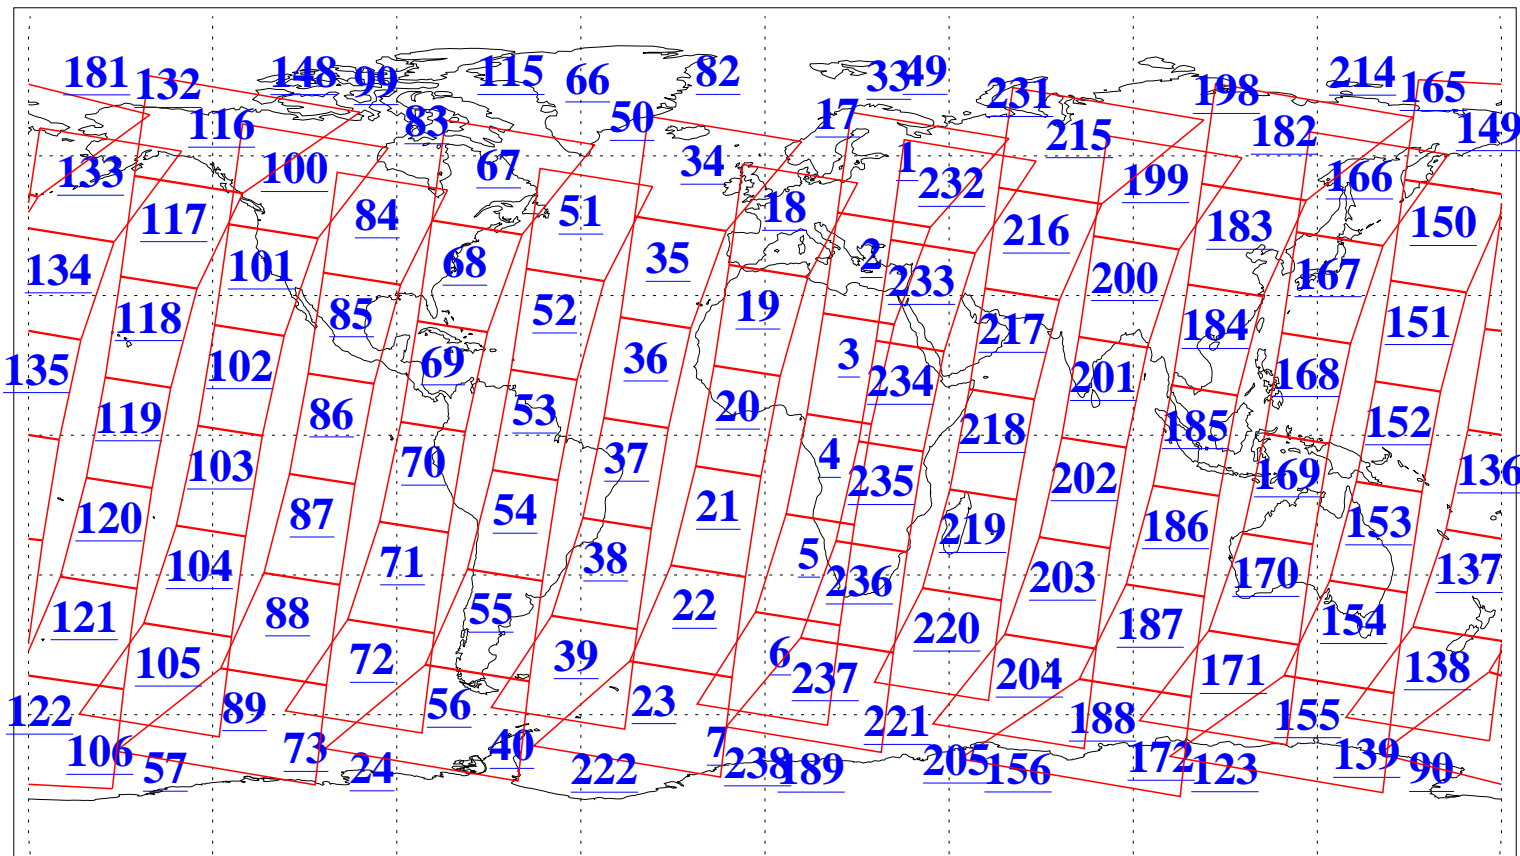

L1B Availability
AMSU Granules: 240
HSB Granules: 0
AIRS Granules: 240

25 Sep 2004
DoY 269
Aqua Day 875
Granules: 1 to 120

Granules: 121 to 240

Legend: AMSU Available, HSB Available, AIRS Available

L1B Availability
AMSU Granules: 240
HSB Granules: 0
AIRS Granules: 240

25 Sep 2004
DoY 269
Aqua Day 875

Ascending Granules

Descending Granules

Legend: AMSU Available, HSB Available, AIRS Available

L1B Availability
 AMSU Granules: 240
 HSB Granules: 0
 AIRS Granules: 240

25 Sep 2004
 DoY 269
 Aqua Day 875

Northern Hemisphere Granules

Southern Hemisphere Granules

Legend: AMSU Available, HSB Available, AIRS Available