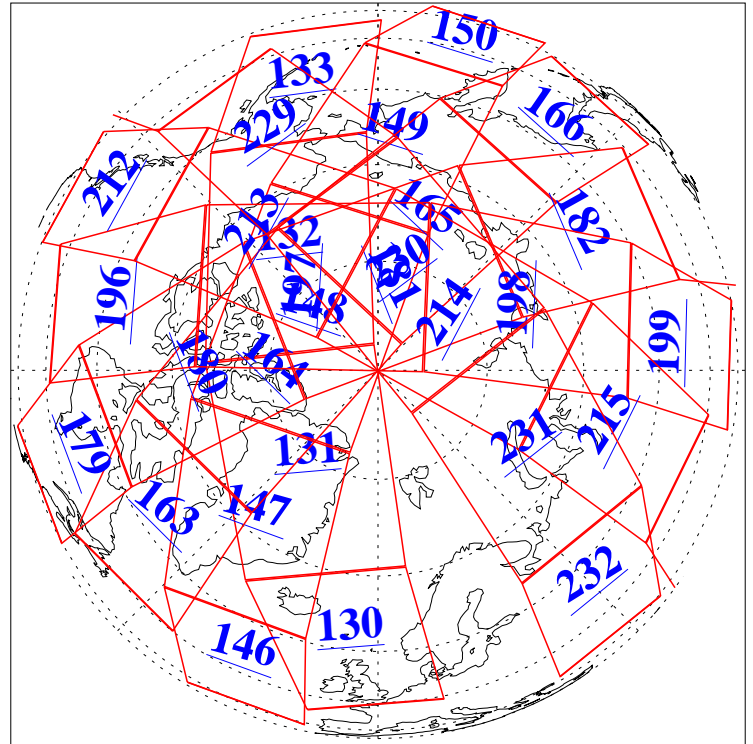

L1B Availability
AMSU Granules: 240
HSB Granules: 0
AIRS Granules: 240

25 Sep 2004
DoY 269
Aqua Day 875
Granules: 1 to 120

Granules: 121 to 240

Legend: AMSU Available, HSB Available, AIRS Available

L1B Availability
AMSU Granules: 240
HSB Granules: 0
AIRS Granules: 240

25 Sep 2004
DoY 269
Aqua Day 875

Ascending Granules

Descending Granules

Legend: AMSU Available, HSB Available, AIRS Available

L1B Availability
 AMSU Granules: 240
 HSB Granules: 0
 AIRS Granules: 240

25 Sep 2004
 DoY 269
 Aqua Day 875

Northern Hemisphere Granules

Southern Hemisphere Granules

Legend: AMSU Available, HSB Available, AIRS Available