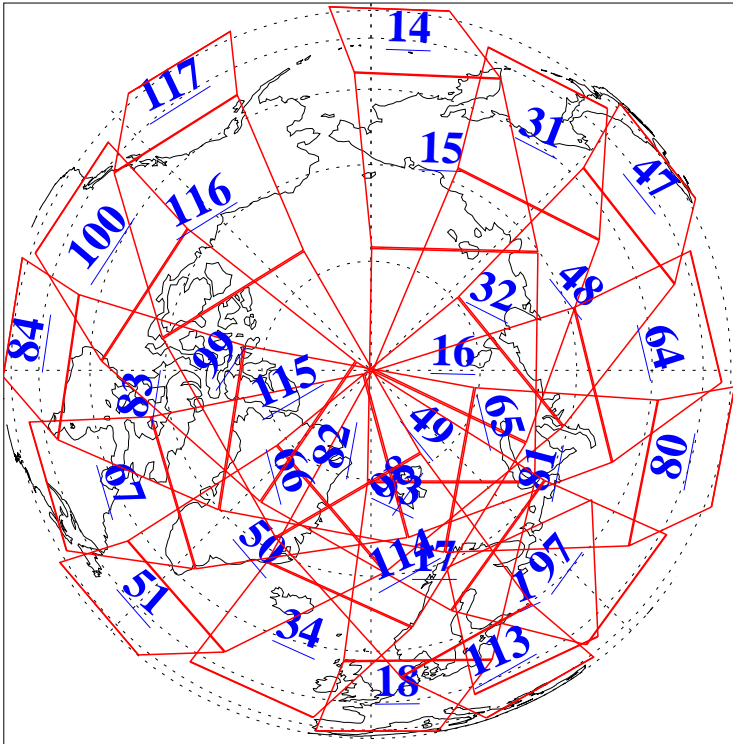

L1B Availability
AMSU Granules: 240
HSB Granules: 0
AIRS Granules: 240

25 Sep 2004
DoY 269
Aqua Day 875
Granules: 1 to 120

Granules: 121 to 240

Legend: AMSU Available, HSB Available, AIRS Available

L1B Availability
AMSU Granules: 240
HSB Granules: 0
AIRS Granules: 240

25 Sep 2004
DoY 269
Aqua Day 875

Ascending Granules

Descending Granules

Legend: AMSU Available, HSB Available, AIRS Available

L1B Availability
 AMSU Granules: 240
 HSB Granules: 0
 AIRS Granules: 240

25 Sep 2004
 DoY 269
 Aqua Day 875

Northern Hemisphere Granules

Southern Hemisphere Granules

Legend: AMSU Available, HSB Available, AIRS Available