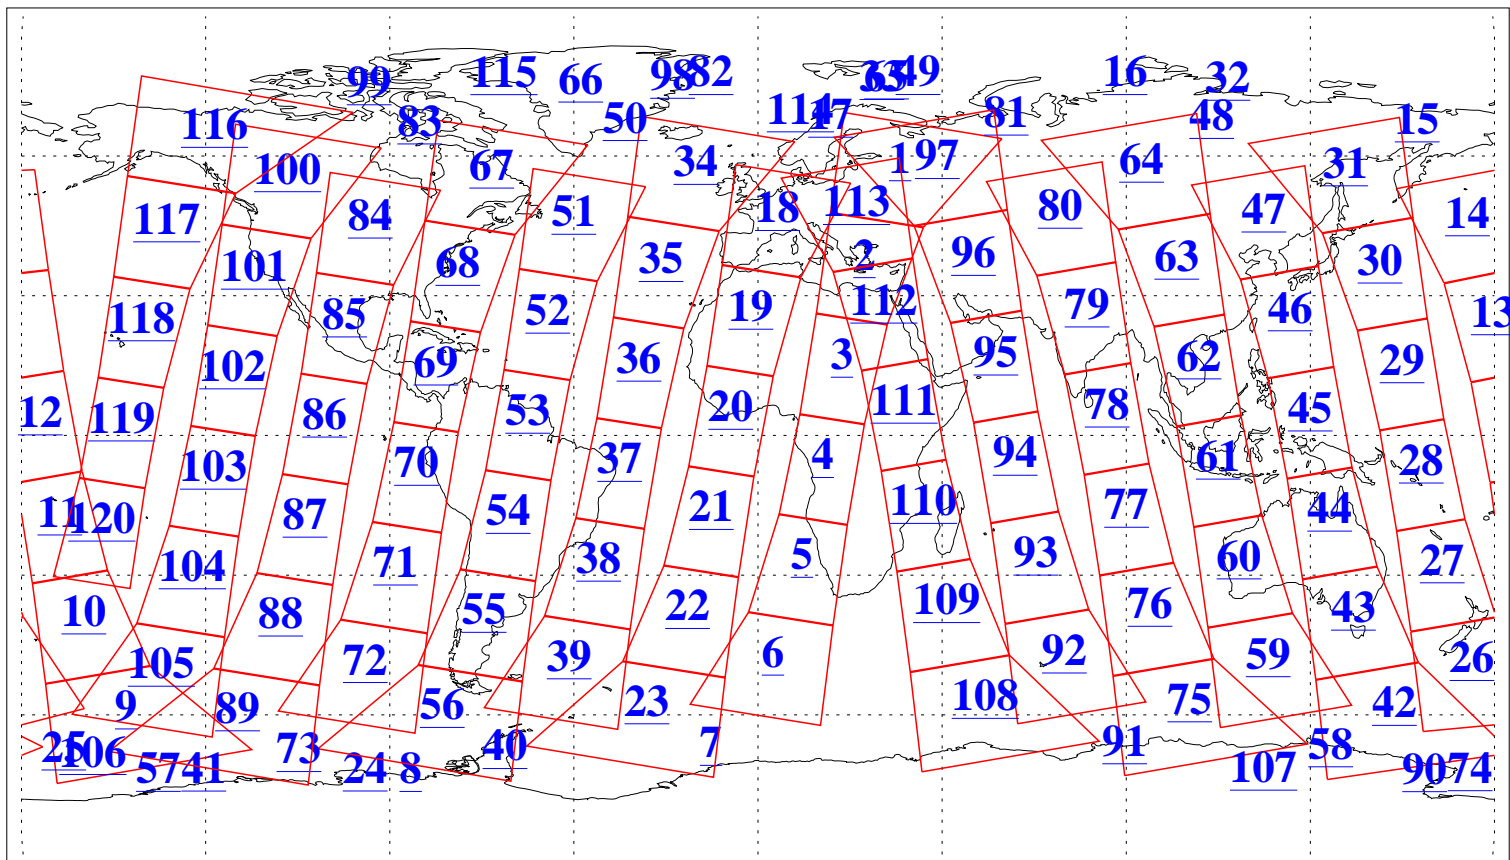

L1B Availability
AMSU Granules: 240
HSB Granules: 0
AIRS Granules: 240

25 Sep 2004
DoY 269
Aqua Day 875
Granules: 1 to 120

Granules: 121 to 240

Legend: AMSU Available, HSB Available, AIRS Available

L1B Availability
AMSU Granules: 240
HSB Granules: 0
AIRS Granules: 240

25 Sep 2004
DoY 269
Aqua Day 875

Ascending Granules

Descending Granules

Legend: AMSU Available, HSB Available, AIRS Available

L1B Availability
 AMSU Granules: 240
 HSB Granules: 0
 AIRS Granules: 240

25 Sep 2004
 DoY 269
 Aqua Day 875

Northern Hemisphere Granules

Southern Hemisphere Granules

Legend: AMSU Available, HSB Available, AIRS Available