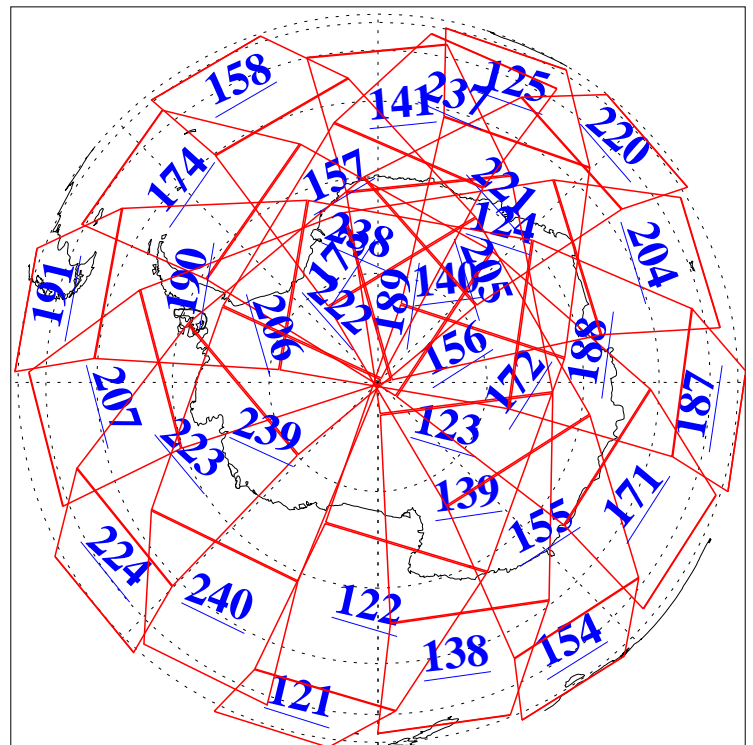

L1B Availability
AMSU Granules: 240
HSB Granules: 0
AIRS Granules: 240

25 Sep 2004
DoY 269
Aqua Day 875
Granules: 1 to 120

Granules: 121 to 240

Legend: AMSU Available, HSB Available, AIRS Available

L1B Availability
AMSU Granules: 240
HSB Granules: 0
AIRS Granules: 240

25 Sep 2004
DoY 269
Aqua Day 875

Ascending Granules

Descending Granules

Legend: AMSU Available, HSB Available, AIRS Available

L1B Availability
 AMSU Granules: 240
 HSB Granules: 0
 AIRS Granules: 240

25 Sep 2004
 DoY 269
 Aqua Day 875

Northern Hemisphere Granules

Southern Hemisphere Granules

Legend: AMSU Available, HSB Available, AIRS Available