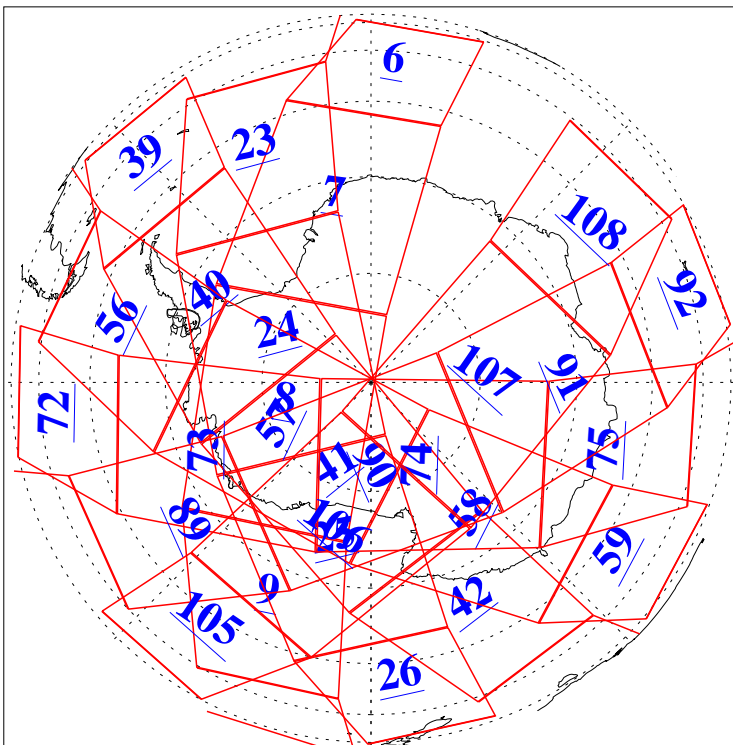

L1B Availability
AMSU Granules: 240
HSB Granules: 0
AIRS Granules: 240

25 Sep 2004
DoY 269
Aqua Day 875
Granules: 1 to 120

Granules: 121 to 240

Legend: AMSU Available, HSB Available, AIRS Available

L1B Availability
AMSU Granules: 240
HSB Granules: 0
AIRS Granules: 240

25 Sep 2004
DoY 269
Aqua Day 875

Ascending Granules

Descending Granules

Legend: AMSU Available, HSB Available, AIRS Available

L1B Availability
 AMSU Granules: 240
 HSB Granules: 0
 AIRS Granules: 240

25 Sep 2004
 DoY 269
 Aqua Day 875

Northern Hemisphere Granules

Southern Hemisphere Granules

Legend: AMSU Available, HSB Available, AIRS Available