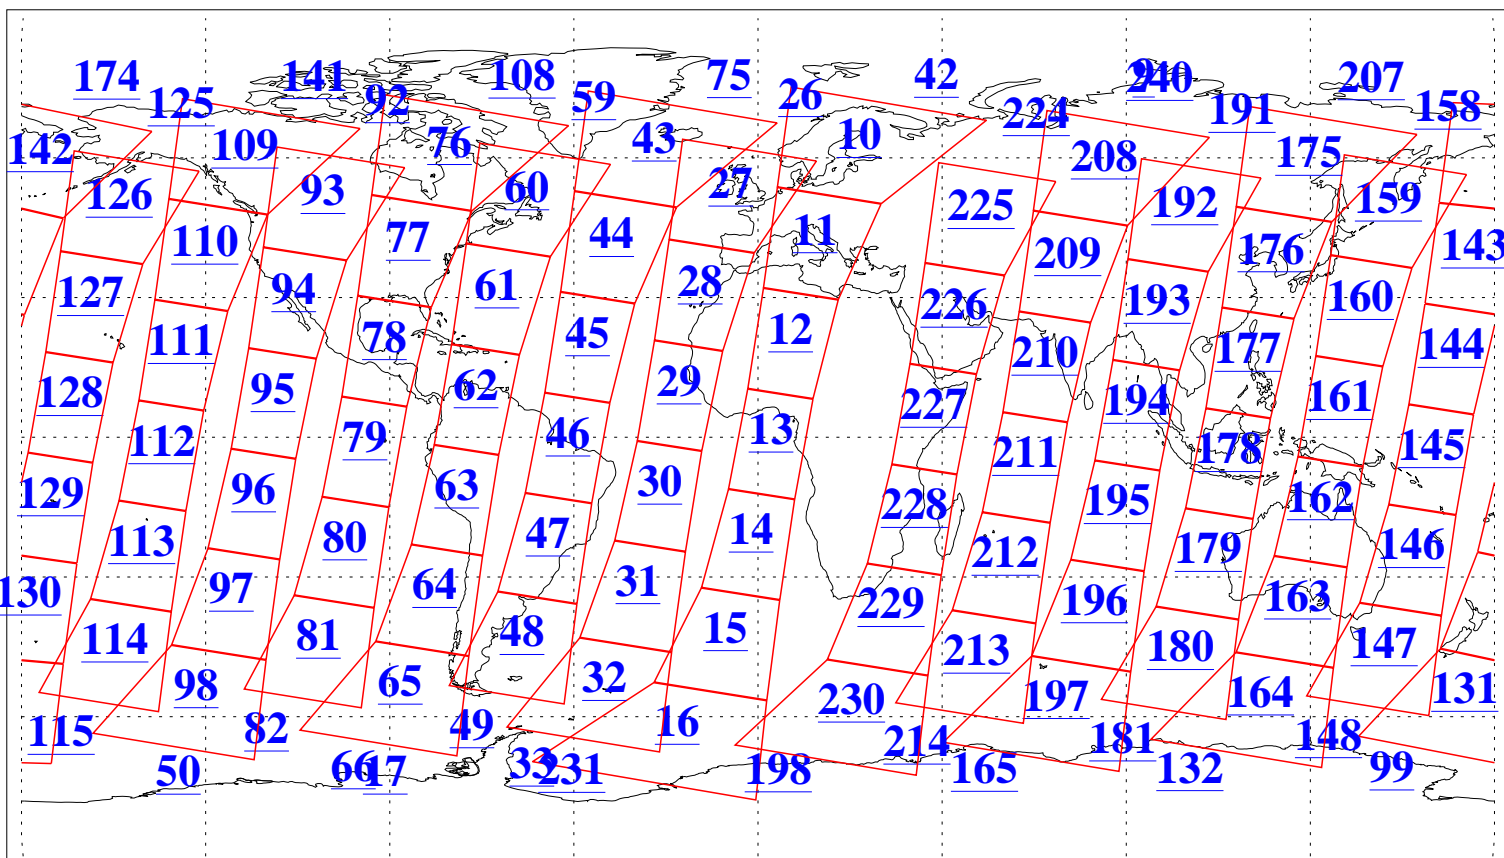

L1B Availability  
AMSU Granules: 240  
HSB Granules: 0  
AIRS Granules: 240

24 Sep 2004  
DoY 268  
Aqua Day 874  
Granules: 1 to 120

Granules: 121 to 240

Legend: AMSU Available, HSB Available, AIRS Available

L1B Availability  
AMSU Granules: 240  
HSB Granules: 0  
AIRS Granules: 240

24 Sep 2004  
DoY 268  
Aqua Day 874

Ascending Granules

Descending Granules

Legend: AMSU Available, HSB Available, AIRS Available

L1B Availability  
 AMSU Granules: 240  
 HSB Granules: 0  
 AIRS Granules: 240

24 Sep 2004  
 DoY 268  
 Aqua Day 874

Northern Hemisphere Granules

Southern Hemisphere Granules

Legend: AMSU Available, HSB Available, AIRS Available