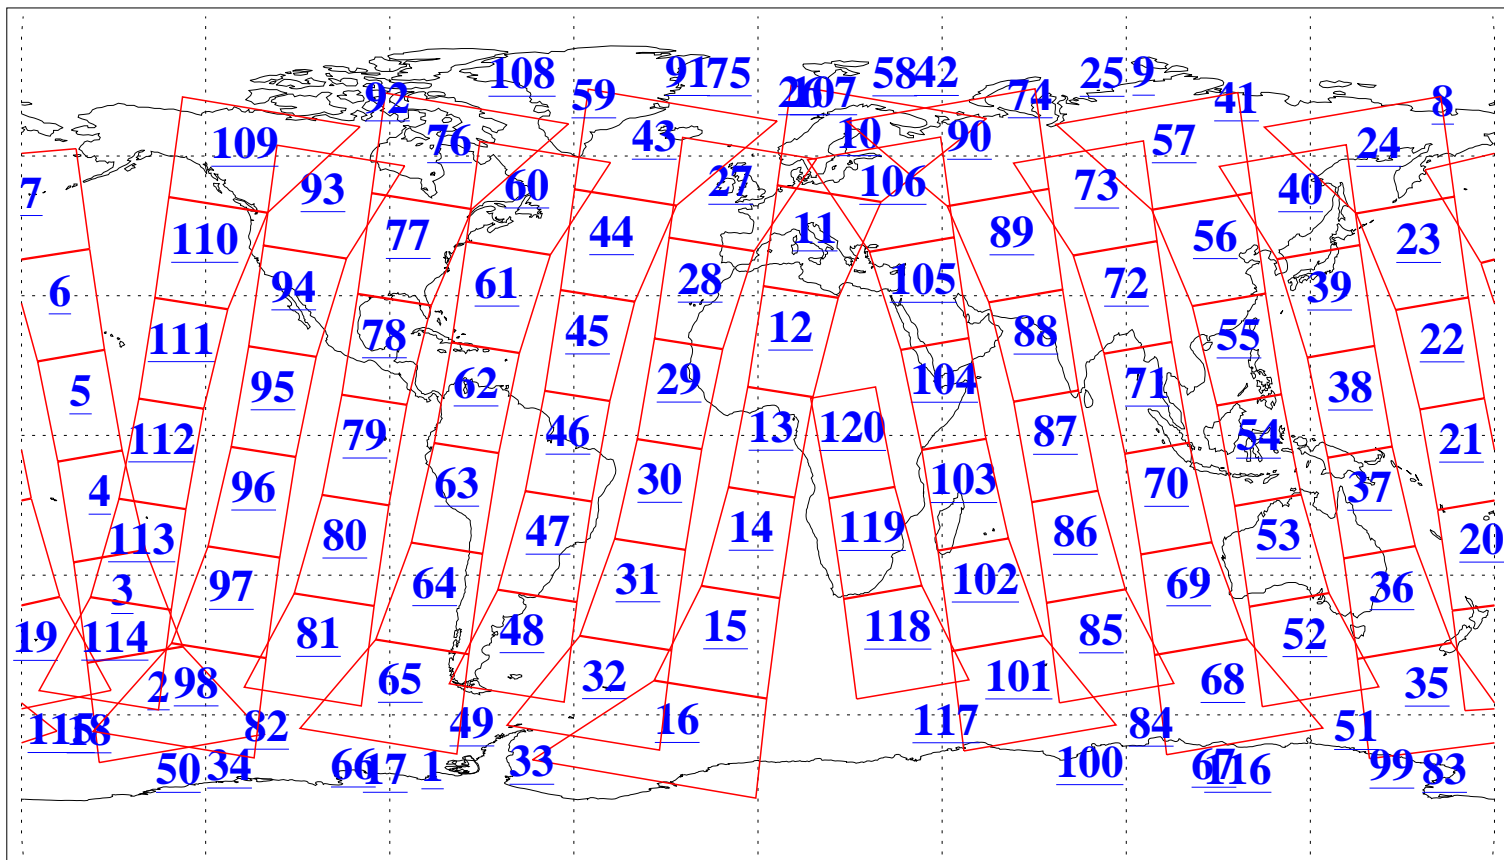

L1B Availability  
AMSU Granules: 240  
HSB Granules: 0  
AIRS Granules: 240

24 Sep 2004  
DoY 268  
Aqua Day 874  
Granules: 1 to 120

Granules: 121 to 240

Legend: AMSU Available, HSB Available, AIRS Available

L1B Availability  
AMSU Granules: 240  
HSB Granules: 0  
AIRS Granules: 240

24 Sep 2004  
DoY 268  
Aqua Day 874

Ascending Granules

Descending Granules

Legend: AMSU Available, HSB Available, AIRS Available

L1B Availability  
 AMSU Granules: 240  
 HSB Granules: 0  
 AIRS Granules: 240

24 Sep 2004  
 DoY 268  
 Aqua Day 874

Northern Hemisphere Granules

Southern Hemisphere Granules

Legend: AMSU Available, HSB Available, AIRS Available