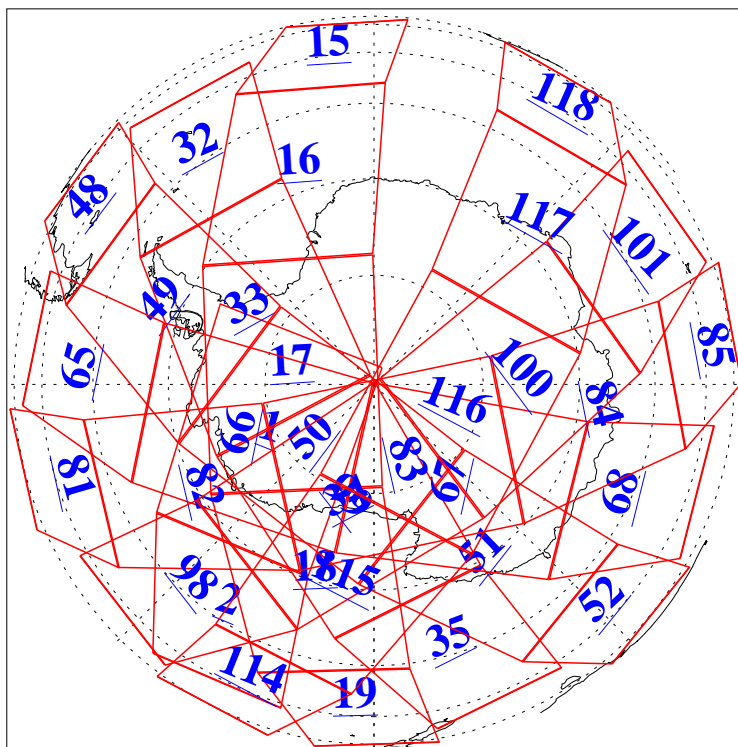

L1B Availability  
AMSU Granules: 240  
HSB Granules: 0  
AIRS Granules: 240

24 Sep 2004  
DoY 268  
Aqua Day 874  
Granules: 1 to 120

Granules: 121 to 240

Legend: AMSU Available, HSB Available, AIRS Available

L1B Availability  
AMSU Granules: 240  
HSB Granules: 0  
AIRS Granules: 240

24 Sep 2004  
DoY 268  
Aqua Day 874

Ascending Granules

Descending Granules

Legend: AMSU Available, HSB Available, AIRS Available

L1B Availability  
 AMSU Granules: 240  
 HSB Granules: 0  
 AIRS Granules: 240

24 Sep 2004  
 DoY 268  
 Aqua Day 874

Northern Hemisphere Granules

Southern Hemisphere Granules

Legend: AMSU Available, HSB Available, AIRS Available