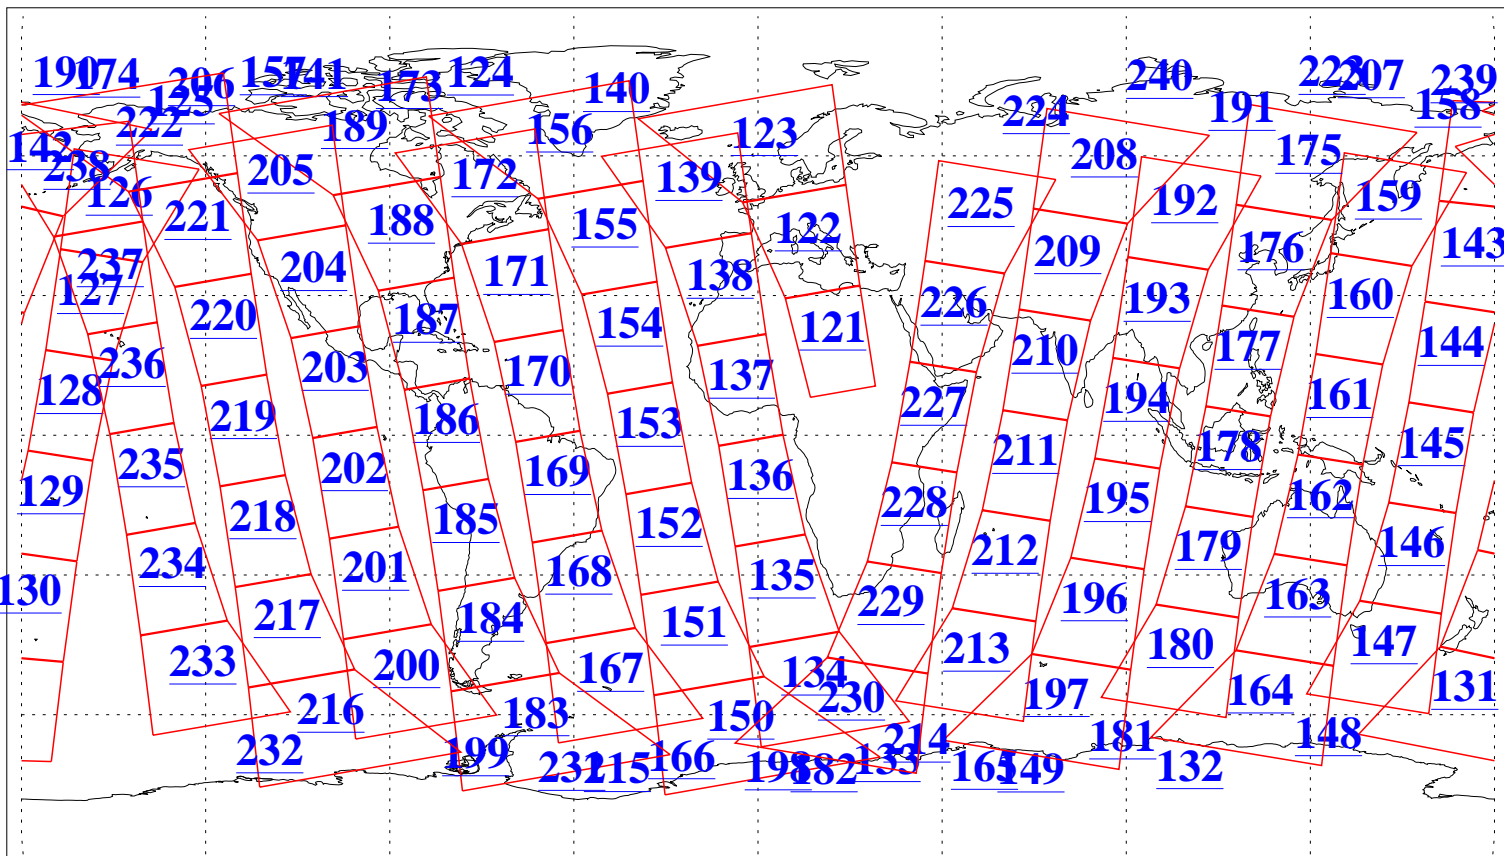

L1B Availability  
AMSU Granules: 240  
HSB Granules: 0  
AIRS Granules: 240

24 Sep 2004  
DoY 268  
Aqua Day 874  
Granules: 1 to 120

Granules: 121 to 240

Legend: AMSU Available, HSB Available, AIRS Available

L1B Availability  
AMSU Granules: 240  
HSB Granules: 0  
AIRS Granules: 240

24 Sep 2004  
DoY 268  
Aqua Day 874

Ascending Granules

Descending Granules

Legend: AMSU Available, HSB Available, AIRS Available

L1B Availability  
 AMSU Granules: 240  
 HSB Granules: 0  
 AIRS Granules: 240

24 Sep 2004  
 DoY 268  
 Aqua Day 874

Northern Hemisphere Granules

Southern Hemisphere Granules

Legend: AMSU Available, HSB Available, AIRS Available