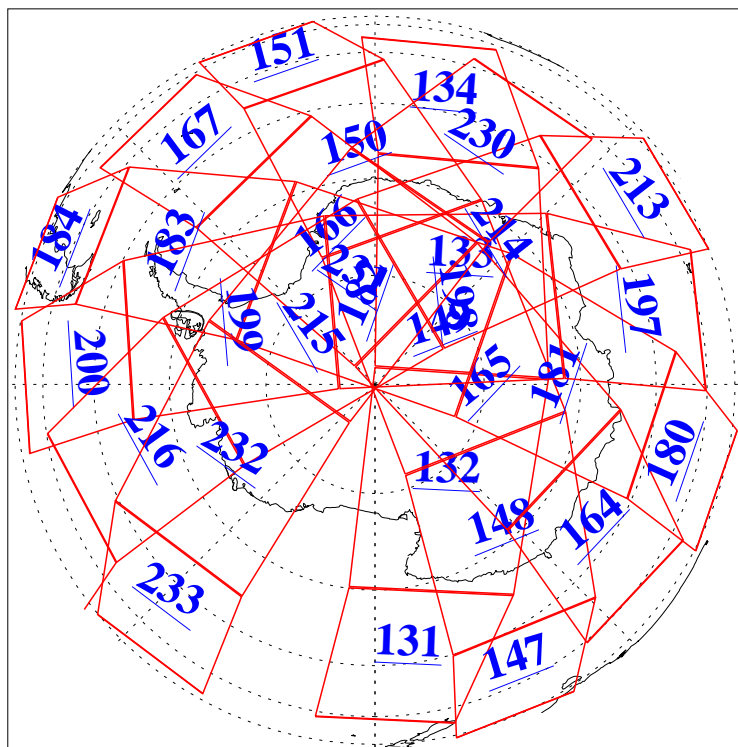

L1B Availability  
AMSU Granules: 240  
HSB Granules: 0  
AIRS Granules: 240

24 Sep 2004  
DoY 268  
Aqua Day 874  
Granules: 1 to 120

Granules: 121 to 240

Legend: AMSU Available, HSB Available, AIRS Available

L1B Availability  
AMSU Granules: 240  
HSB Granules: 0  
AIRS Granules: 240

24 Sep 2004  
DoY 268  
Aqua Day 874

Ascending Granules

Descending Granules

Legend: AMSU Available, HSB Available, AIRS Available

L1B Availability  
 AMSU Granules: 240  
 HSB Granules: 0  
 AIRS Granules: 240

24 Sep 2004  
 DoY 268  
 Aqua Day 874

Northern Hemisphere Granules

Southern Hemisphere Granules

Legend: AMSU Available, HSB Available, AIRS Available