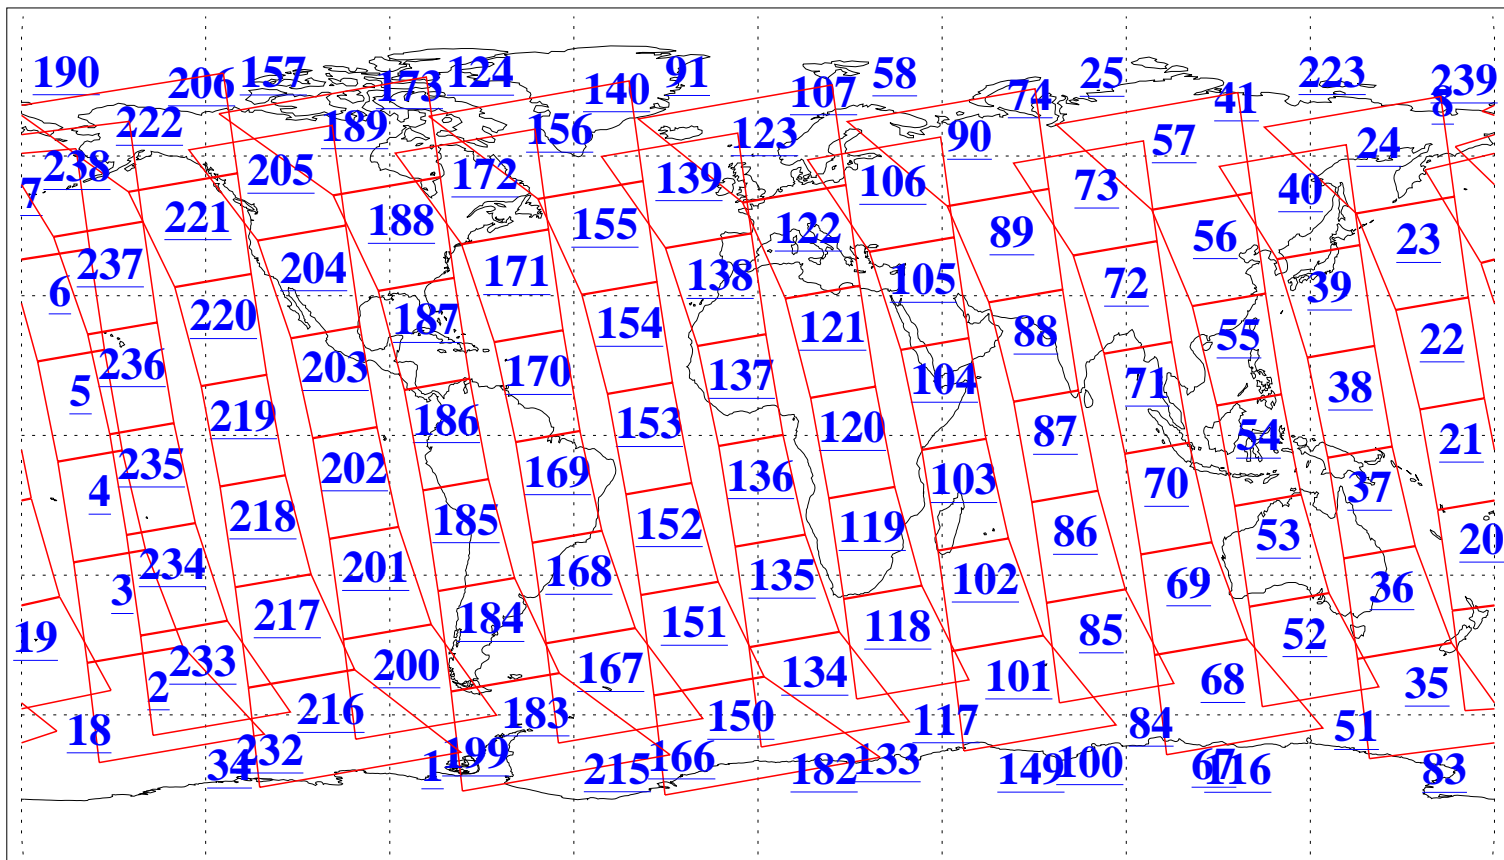

L1B Availability  
AMSU Granules: 240  
HSB Granules: 0  
AIRS Granules: 240

24 Sep 2004  
DoY 268  
Aqua Day 874  
Granules: 1 to 120

Granules: 121 to 240

Legend: AMSU Available, HSB Available, AIRS Available

L1B Availability  
AMSU Granules: 240  
HSB Granules: 0  
AIRS Granules: 240

24 Sep 2004  
DoY 268  
Aqua Day 874

Ascending Granules

Descending Granules

Legend: AMSU Available, HSB Available, AIRS Available

L1B Availability  
 AMSU Granules: 240  
 HSB Granules: 0  
 AIRS Granules: 240

24 Sep 2004  
 DoY 268  
 Aqua Day 874

Northern Hemisphere Granules

Southern Hemisphere Granules

Legend: AMSU Available, HSB Available, AIRS Available