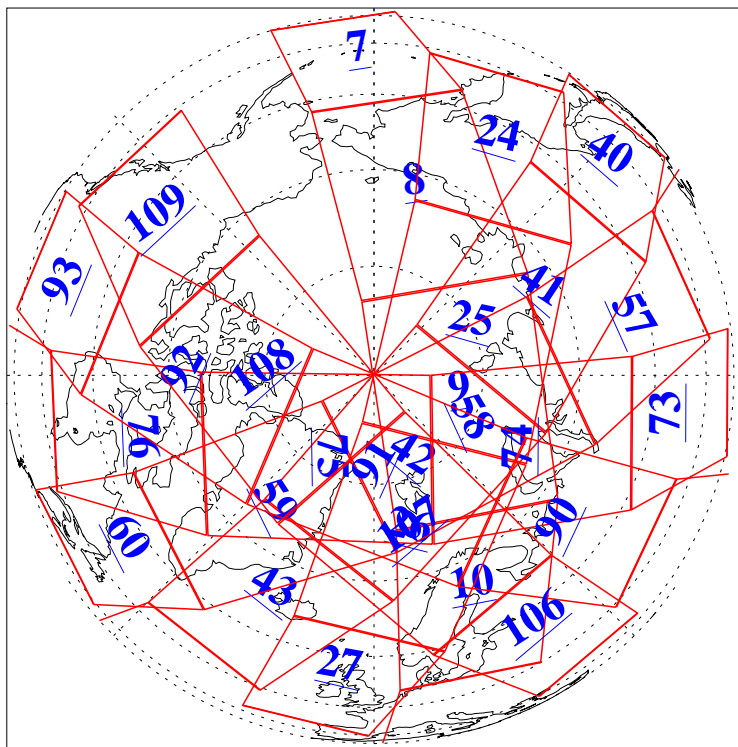

L1B Availability  
AMSU Granules: 240  
HSB Granules: 0  
AIRS Granules: 240

24 Sep 2004  
DoY 268  
Aqua Day 874  
Granules: 1 to 120

Granules: 121 to 240

Legend: AMSU Available, HSB Available, AIRS Available

L1B Availability  
AMSU Granules: 240  
HSB Granules: 0  
AIRS Granules: 240

24 Sep 2004  
DoY 268  
Aqua Day 874

Ascending Granules

Descending Granules

Legend: AMSU Available, HSB Available, AIRS Available

L1B Availability  
 AMSU Granules: 240  
 HSB Granules: 0  
 AIRS Granules: 240

24 Sep 2004  
 DoY 268  
 Aqua Day 874

Northern Hemisphere Granules

Southern Hemisphere Granules

Legend: AMSU Available, HSB Available, AIRS Available