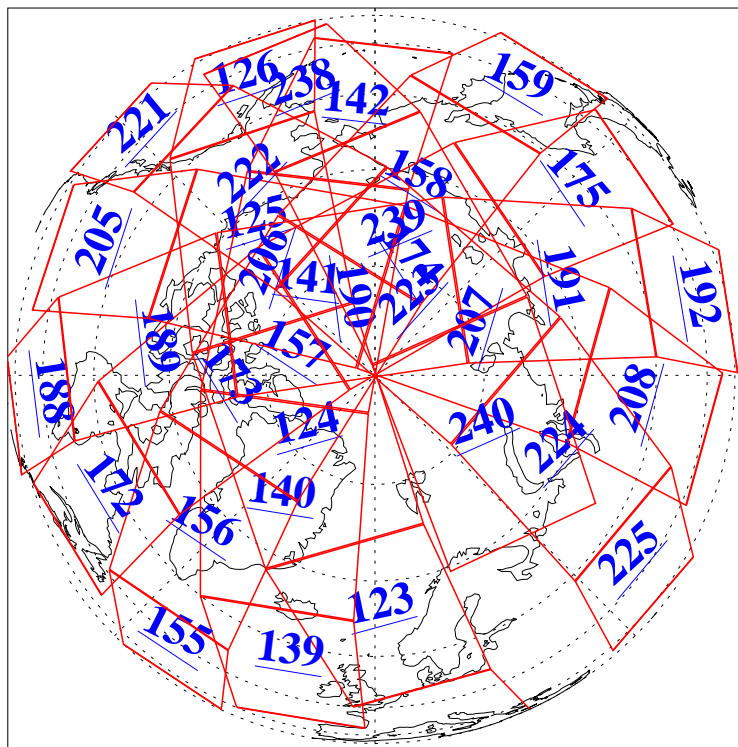

L1B Availability  
AMSU Granules: 240  
HSB Granules: 0  
AIRS Granules: 240

24 Sep 2004  
DoY 268  
Aqua Day 874  
Granules: 1 to 120

Granules: 121 to 240

Legend: AMSU Available, HSB Available, AIRS Available

L1B Availability  
AMSU Granules: 240  
HSB Granules: 0  
AIRS Granules: 240

24 Sep 2004  
DoY 268  
Aqua Day 874

Ascending Granules

Descending Granules

Legend: AMSU Available, HSB Available, AIRS Available

L1B Availability  
 AMSU Granules: 240  
 HSB Granules: 0  
 AIRS Granules: 240

24 Sep 2004  
 DoY 268  
 Aqua Day 874

Northern Hemisphere Granules

Southern Hemisphere Granules

Legend: AMSU Available, HSB Available, AIRS Available