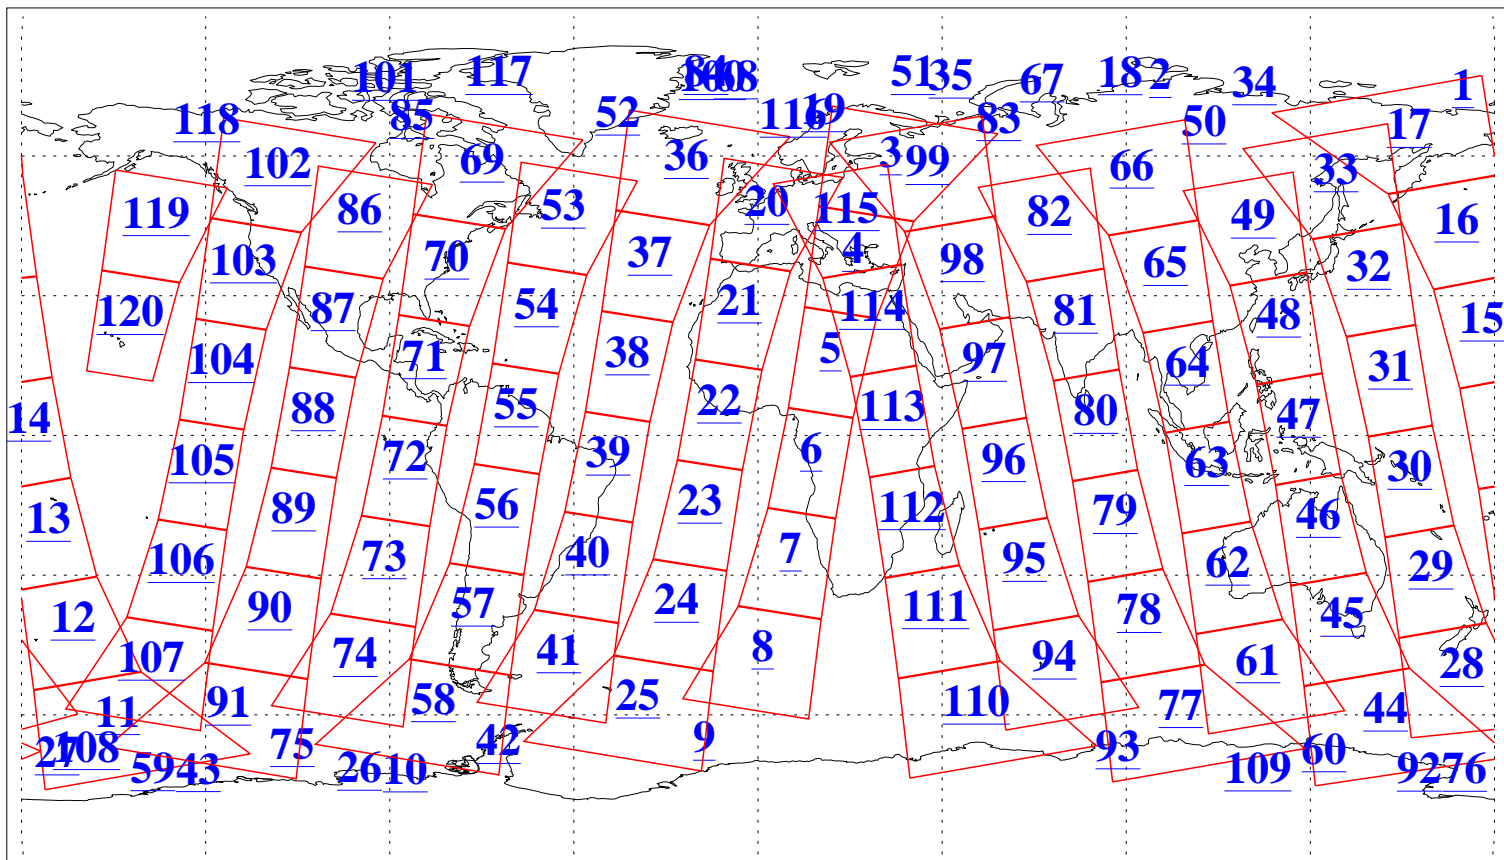

L1B Availability  
AMSU Granules: 240  
HSB Granules: 0  
AIRS Granules: 240

23 Sep 2004  
DoY 267  
Aqua Day 873  
Granules: 1 to 120

Granules: 121 to 240

L1B Availability  
AMSU Granules: 240  
HSB Granules: 0  
AIRS Granules: 240

23 Sep 2004  
DoY 267  
Aqua Day 873

Ascending Granules

Descending Granules

Legend: AMSU Available, HSB Available, AIRS Available

L1B Availability  
 AMSU Granules: 240  
 HSB Granules: 0  
 AIRS Granules: 240

23 Sep 2004  
 DoY 267  
 Aqua Day 873

Northern Hemisphere Granules

Southern Hemisphere Granules

Legend: AMSU Available, HSB Available, AIRS Available