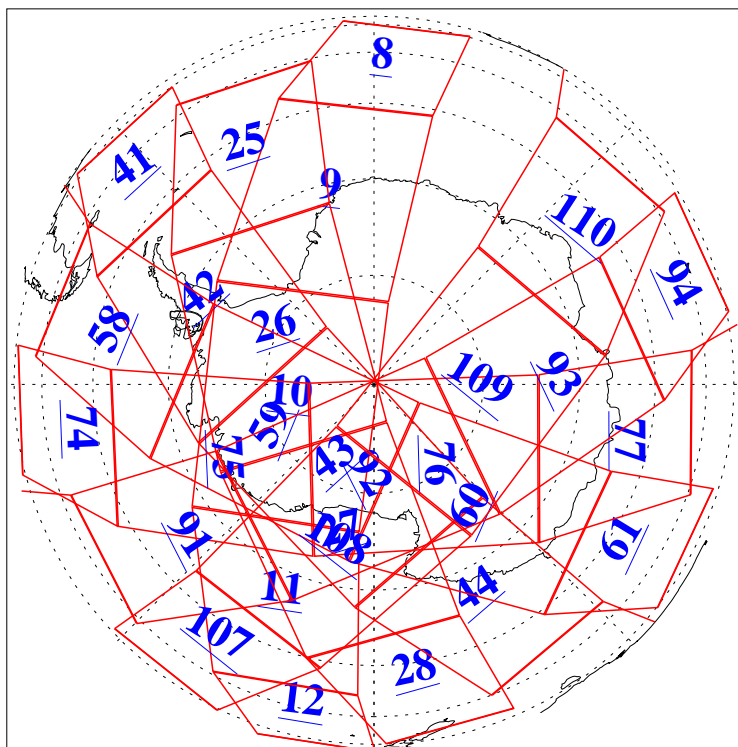

L1B Availability  
AMSU Granules: 240  
HSB Granules: 0  
AIRS Granules: 240

23 Sep 2004  
DoY 267  
Aqua Day 873  
Granules: 1 to 120

Granules: 121 to 240

L1B Availability  
AMSU Granules: 240  
HSB Granules: 0  
AIRS Granules: 240

23 Sep 2004  
DoY 267  
Aqua Day 873

Ascending Granules

Descending Granules

Legend: AMSU Available, HSB Available, AIRS Available

L1B Availability  
 AMSU Granules: 240  
 HSB Granules: 0  
 AIRS Granules: 240

23 Sep 2004  
 DoY 267  
 Aqua Day 873

Northern Hemisphere Granules

Southern Hemisphere Granules

Legend: AMSU Available, HSB Available, AIRS Available