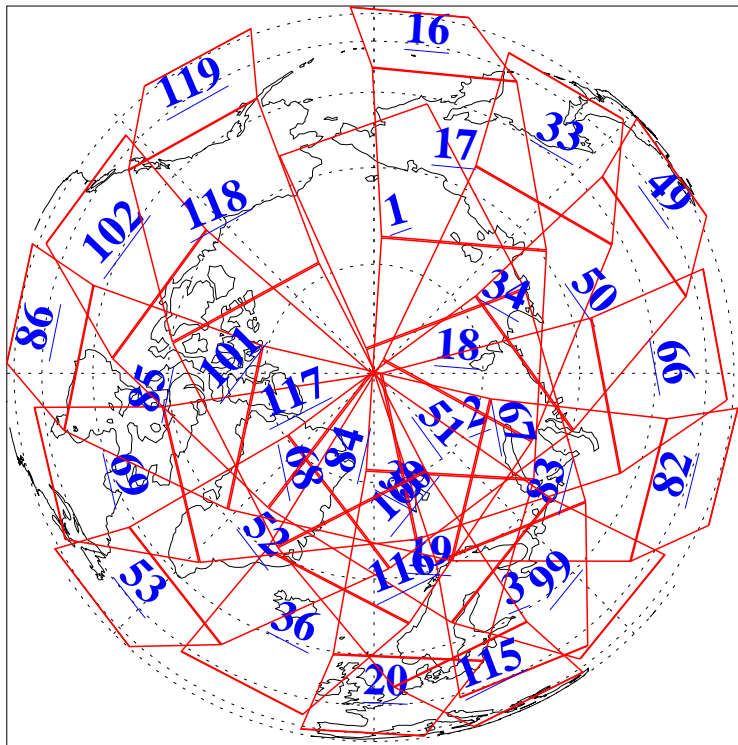

L1B Availability  
AMSU Granules: 240  
HSB Granules: 0  
AIRS Granules: 240

23 Sep 2004  
DoY 267  
Aqua Day 873  
Granules: 1 to 120

Granules: 121 to 240

L1B Availability  
AMSU Granules: 240  
HSB Granules: 0  
AIRS Granules: 240

23 Sep 2004  
DoY 267  
Aqua Day 873

Ascending Granules

Descending Granules

Legend: AMSU Available, HSB Available, AIRS Available

L1B Availability  
 AMSU Granules: 240  
 HSB Granules: 0  
 AIRS Granules: 240

23 Sep 2004  
 DoY 267  
 Aqua Day 873

Northern Hemisphere Granules

Southern Hemisphere Granules

Legend: AMSU Available, HSB Available, AIRS Available