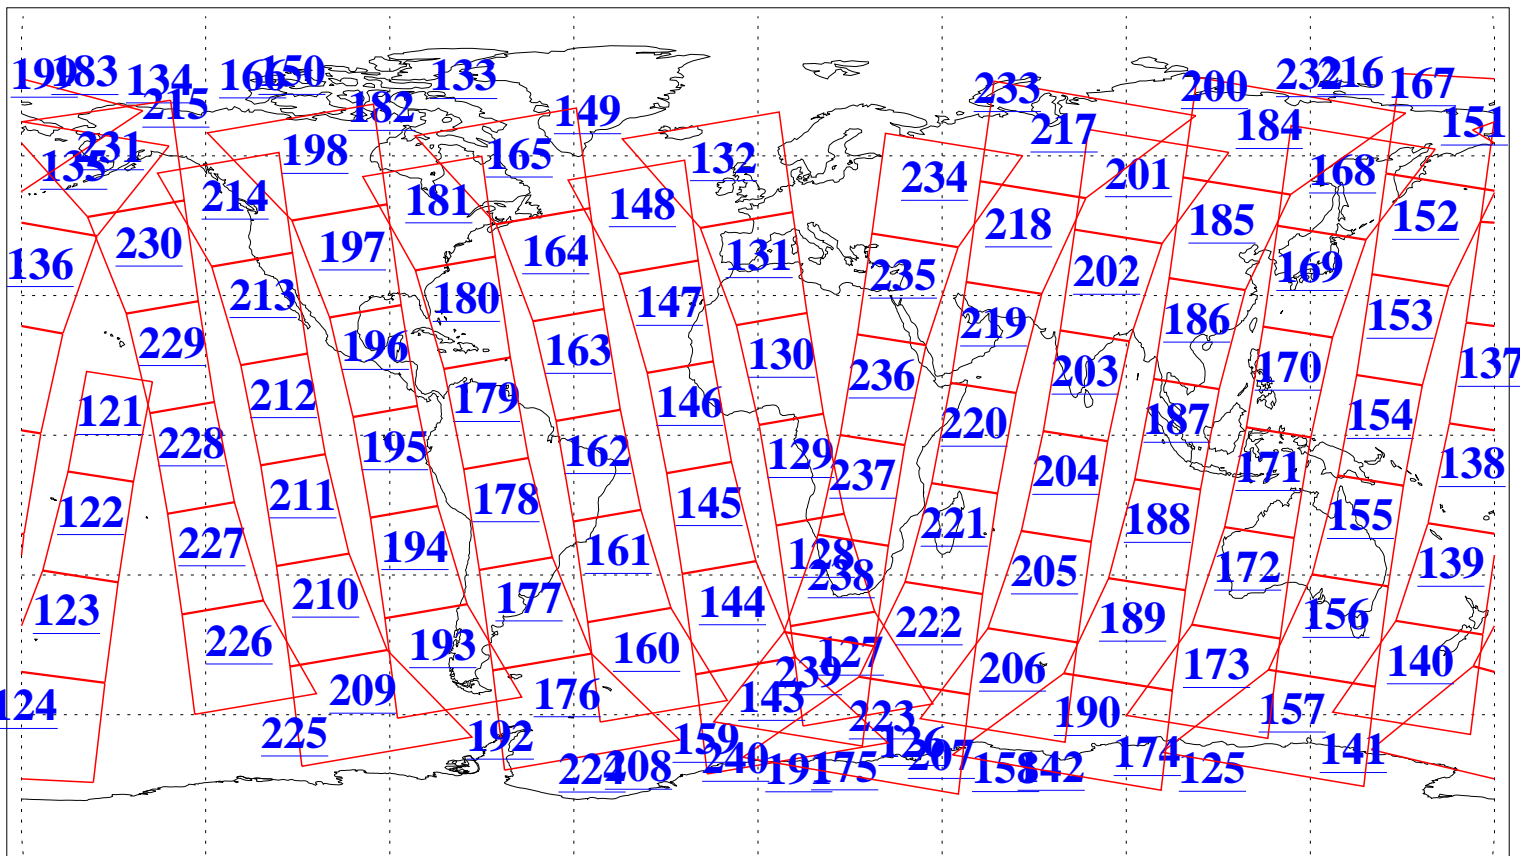

L1B Availability  
AMSU Granules: 240  
HSB Granules: 0  
AIRS Granules: 240

23 Sep 2004  
DoY 267  
Aqua Day 873  
Granules: 1 to 120

Granules: 121 to 240

L1B Availability  
AMSU Granules: 240  
HSB Granules: 0  
AIRS Granules: 240

23 Sep 2004  
DoY 267  
Aqua Day 873

Ascending Granules

Descending Granules

Legend: AMSU Available, HSB Available, AIRS Available

L1B Availability  
 AMSU Granules: 240  
 HSB Granules: 0  
 AIRS Granules: 240