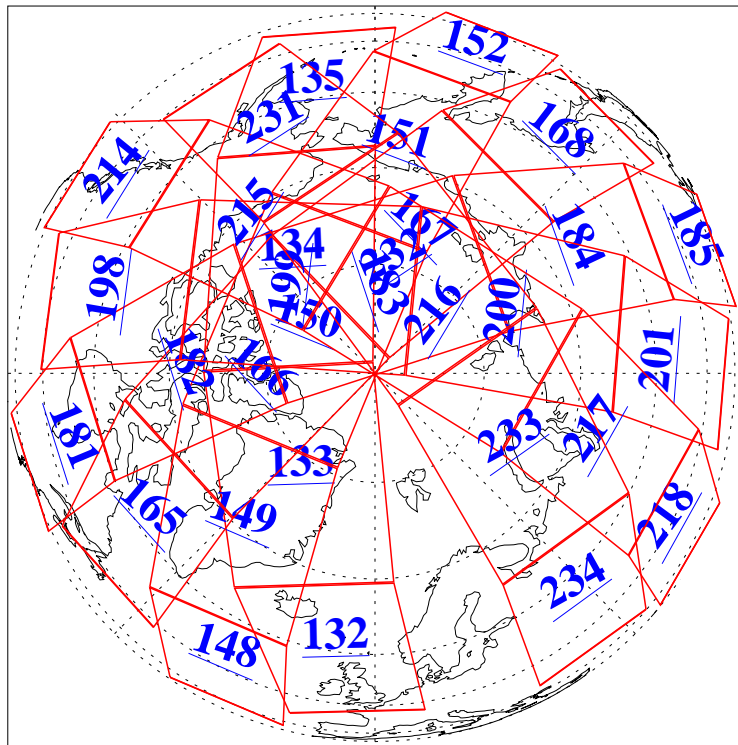

L1B Availability  
AMSU Granules: 240  
HSB Granules: 0  
AIRS Granules: 240

23 Sep 2004  
DoY 267  
Aqua Day 873  
Granules: 1 to 120

Granules: 121 to 240

L1B Availability  
AMSU Granules: 240  
HSB Granules: 0  
AIRS Granules: 240

23 Sep 2004  
DoY 267  
Aqua Day 873

Ascending Granules

Descending Granules

Legend: AMSU Available, HSB Available, AIRS Available

L1B Availability  
 AMSU Granules: 240  
 HSB Granules: 0  
 AIRS Granules: 240

23 Sep 2004  
 DoY 267  
 Aqua Day 873

Northern Hemisphere Granules

Southern Hemisphere Granules

Legend: AMSU Available, HSB Available, AIRS Available