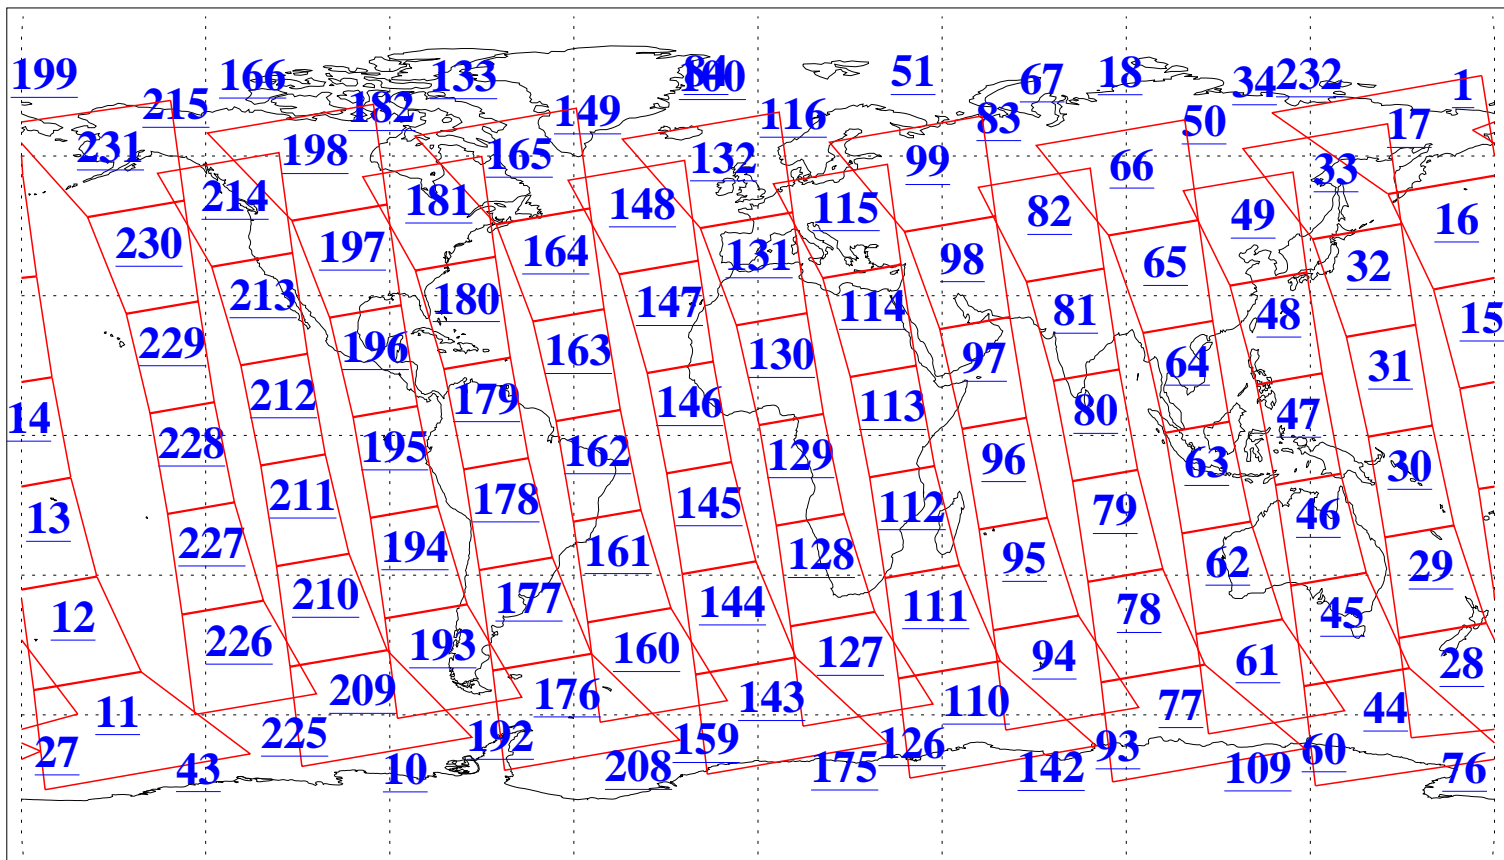

L1B Availability  
AMSU Granules: 240  
HSB Granules: 0  
AIRS Granules: 240

23 Sep 2004  
DoY 267  
Aqua Day 873  
Granules: 1 to 120

Granules: 121 to 240

L1B Availability  
AMSU Granules: 240  
HSB Granules: 0  
AIRS Granules: 240

23 Sep 2004  
DoY 267  
Aqua Day 873

Ascending Granules

Descending Granules

Legend: AMSU Available, HSB Available, AIRS Available

L1B Availability  
 AMSU Granules: 240  
 HSB Granules: 0  
 AIRS Granules: 240

23 Sep 2004  
 DoY 267  
 Aqua Day 873

Northern Hemisphere Granules

Southern Hemisphere Granules

Legend: AMSU Available, HSB Available, AIRS Available