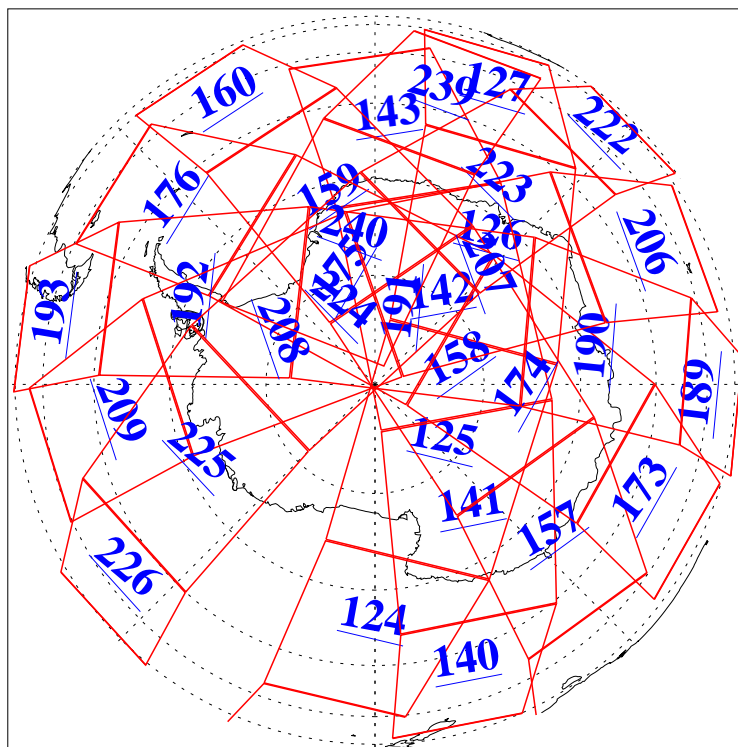

23 Sep 2004  
DoY 267  
Aqua Day 873

Ascending Granules

Descending Granules

Legend: AMSU Available, HSB Available, AIRS Available

L1B Availability  
 AMSU Granules: 240  
 HSB Granules: 0  
 AIRS Granules: 240

23 Sep 2004  
 DoY 267  
 Aqua Day 873

Northern Hemisphere Granules

Southern Hemisphere Granules

Legend: AMSU Available, HSB Available, AIRS Available