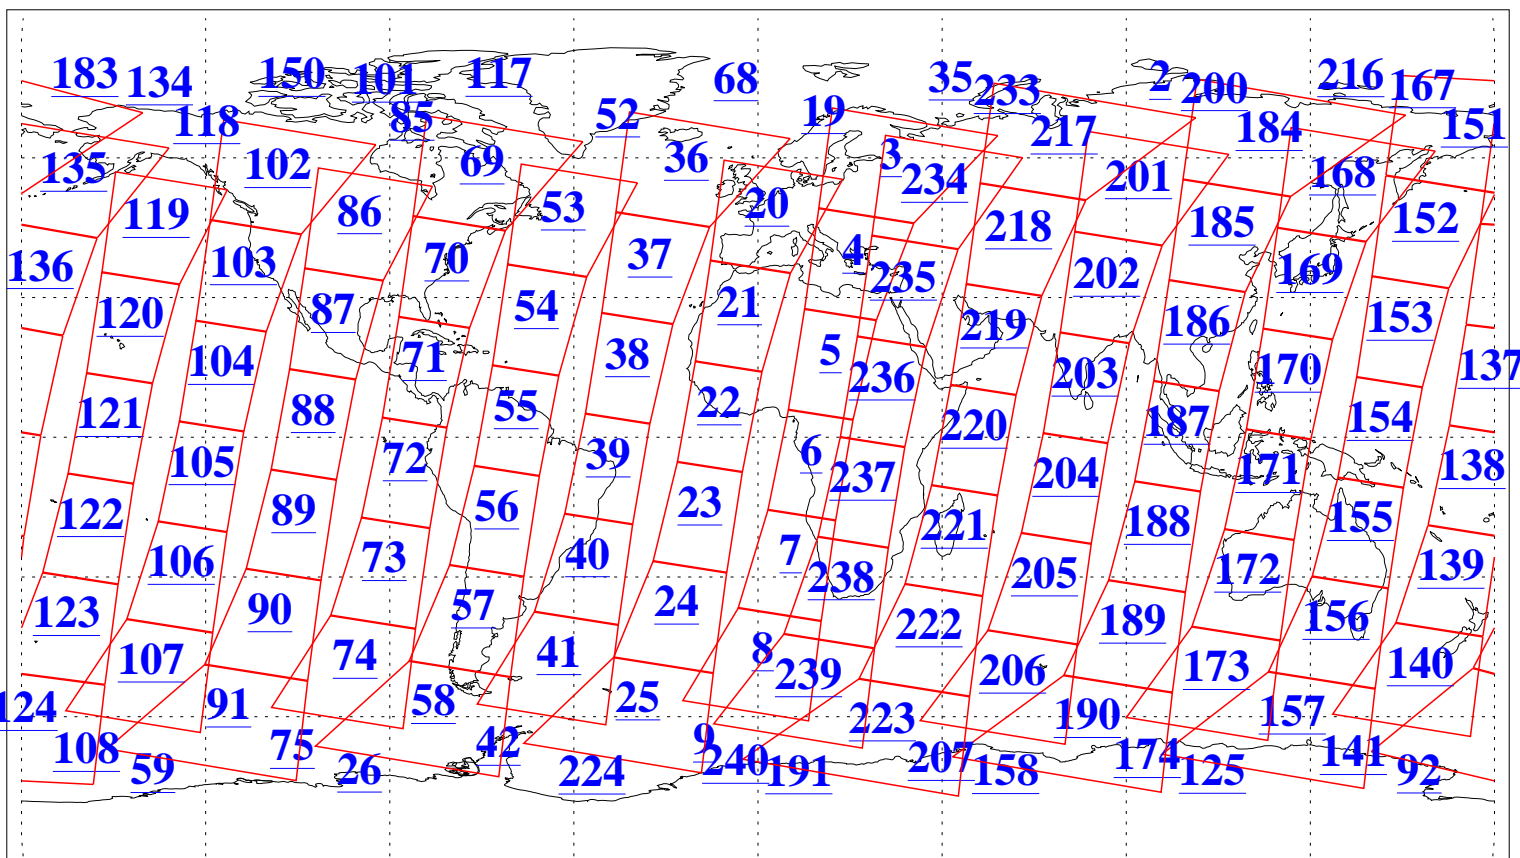

L1B Availability  
AMSU Granules: 240  
HSB Granules: 0  
AIRS Granules: 240

23 Sep 2004  
DoY 267  
Aqua Day 873  
Granules: 1 to 120

Granules: 121 to 240

L1B Availability  
AMSU Granules: 240  
HSB Granules: 0  
AIRS Granules: 240

23 Sep 2004  
DoY 267  
Aqua Day 873

Ascending Granules

Descending Granules

Legend: AMSU Available, HSB Available, AIRS Available

L1B Availability  
 AMSU Granules: 240  
 HSB Granules: 0  
 AIRS Granules: 240