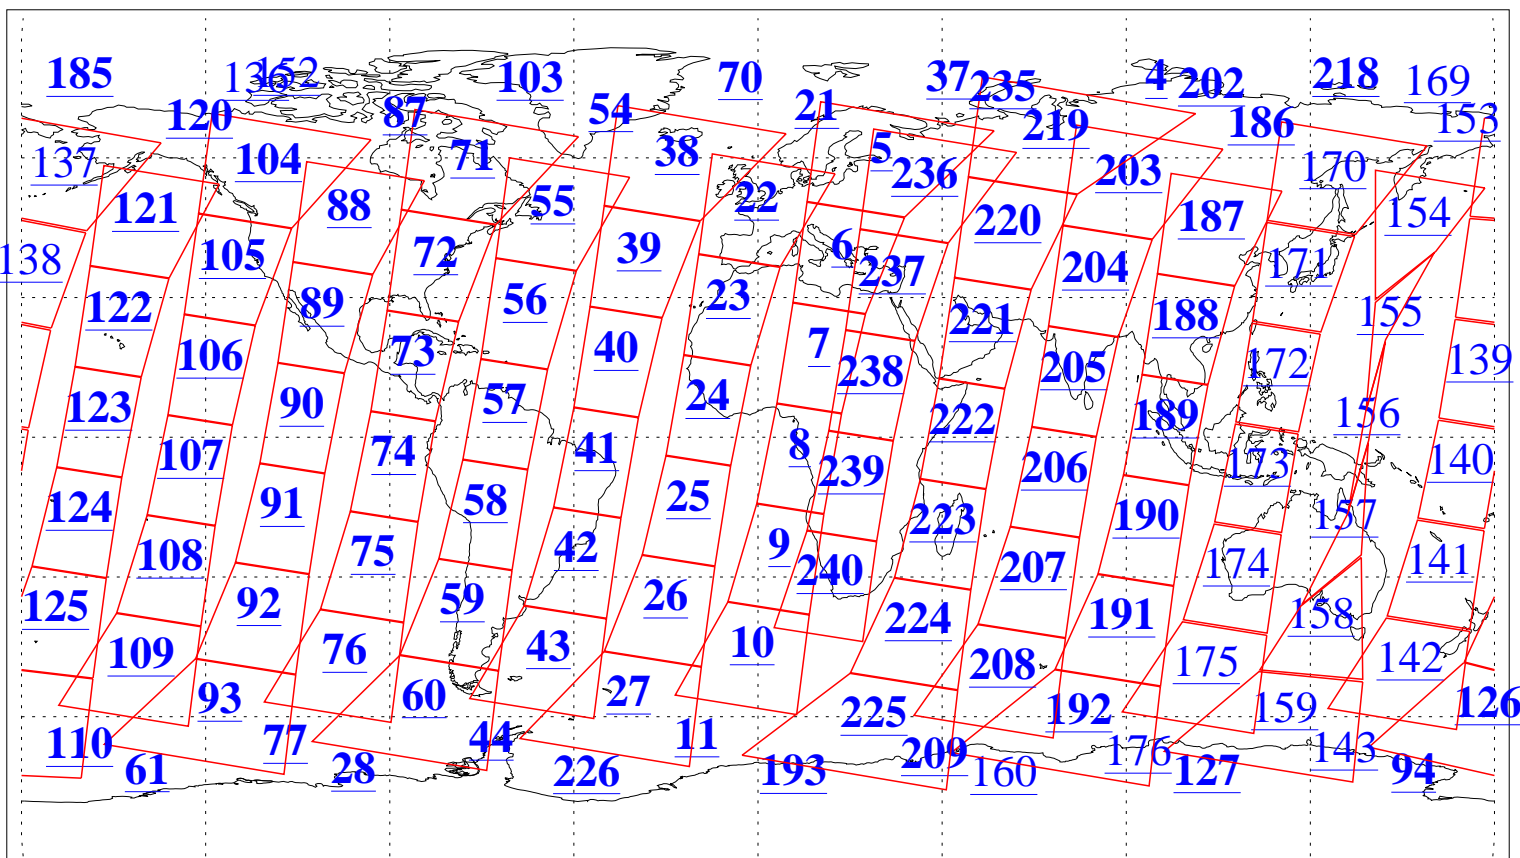

L1B Availability
AMSU Granules: 240
HSB Granules: 0
AIRS Granules: 199

21 Sep 2004
DoY 265
Aqua Day 871
Granules: 1 to 120

Granules: 121 to 240

Legend: AMSU Available, HSB Available, AIRS Available

L1B Availability
AMSU Granules: 240
HSB Granules: 0
AIRS Granules: 199

21 Sep 2004
DoY 265
Aqua Day 871

Ascending Granules

Descending Granules

Legend: AMSU Available, HSB Available, AIRS Available

L1B Availability
 AMSU Granules: 240
 HSB Granules: 0
 AIRS Granules: 199

21 Sep 2004
 DoY 265
 Aqua Day 871

Northern Hemisphere Granules

Southern Hemisphere Granules

Legend: AMSU Available, HSB Available, AIRS Available