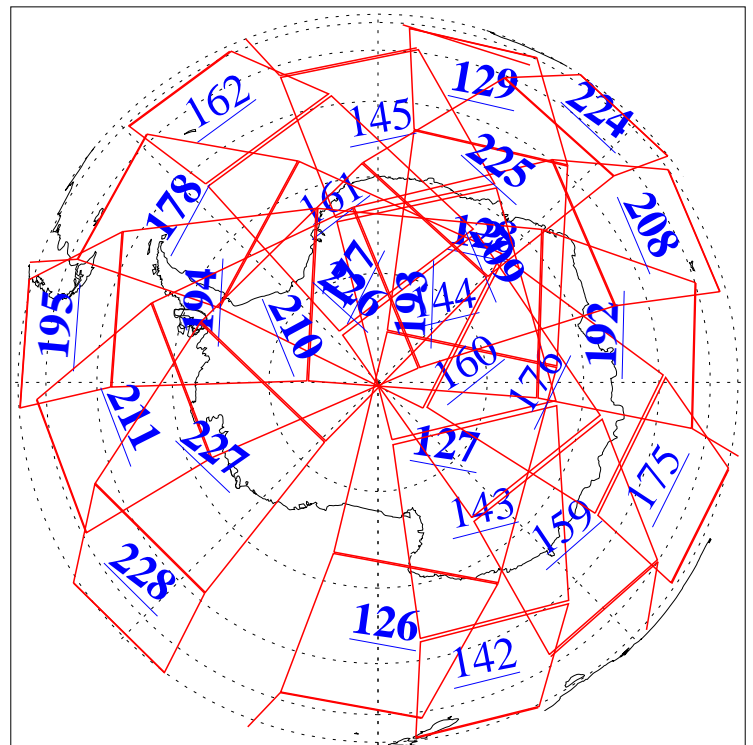

L1B Availability
AMSU Granules: 240
HSB Granules: 0
AIRS Granules: 199

21 Sep 2004
DoY 265
Aqua Day 871
Granules: 1 to 120

Granules: 121 to 240

Legend: AMSU Available, HSB Available, AIRS Available

L1B Availability
AMSU Granules: 240
HSB Granules: 0
AIRS Granules: 199

21 Sep 2004
DoY 265
Aqua Day 871

Ascending Granules

Descending Granules

Legend: AMSU Available, HSB Available, AIRS Available

L1B Availability
 AMSU Granules: 240
 HSB Granules: 0
 AIRS Granules: 199

21 Sep 2004
 DoY 265
 Aqua Day 871

Northern Hemisphere Granules

Southern Hemisphere Granules

Legend: AMSU Available, HSB Available, AIRS Available