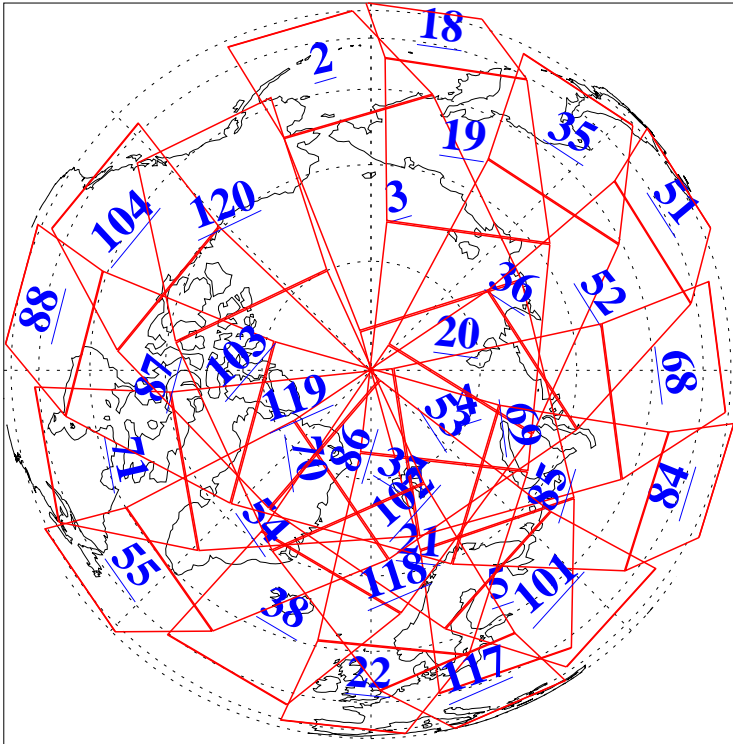

L1B Availability
AMSU Granules: 240
HSB Granules: 0
AIRS Granules: 199

21 Sep 2004
DoY 265
Aqua Day 871
Granules: 1 to 120

Granules: 121 to 240

Legend: AMSU Available, HSB Available, AIRS Available

L1B Availability
AMSU Granules: 240
HSB Granules: 0
AIRS Granules: 199

21 Sep 2004
DoY 265
Aqua Day 871

Ascending Granules

Descending Granules

Legend: AMSU Available, HSB Available, AIRS Available

L1B Availability
 AMSU Granules: 240
 HSB Granules: 0
 AIRS Granules: 199

21 Sep 2004
 DoY 265
 Aqua Day 871

Northern Hemisphere Granules

Southern Hemisphere Granules

Legend: AMSU Available, HSB Available, AIRS Available