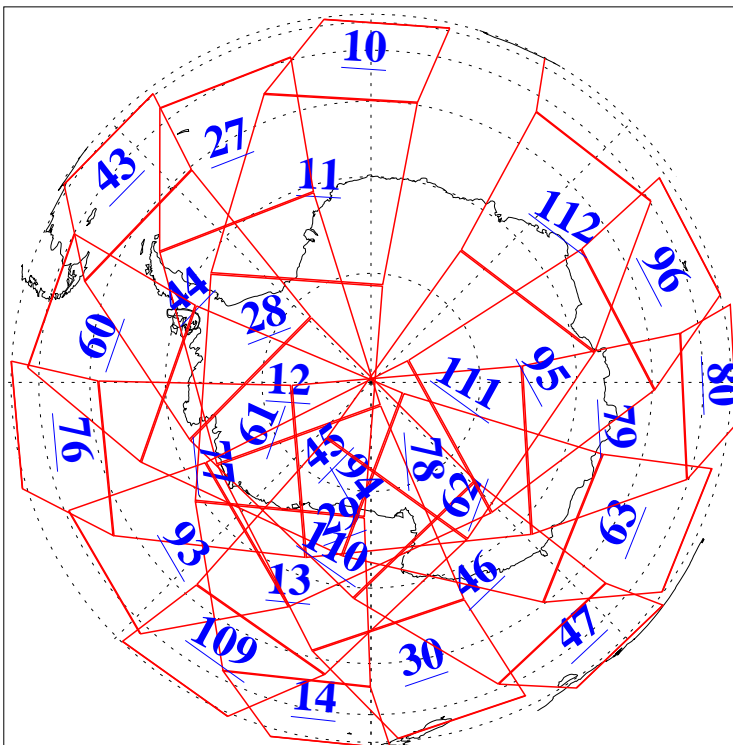

L1B Availability
AMSU Granules: 240
HSB Granules: 0
AIRS Granules: 199

21 Sep 2004
DoY 265
Aqua Day 871
Granules: 1 to 120

Granules: 121 to 240

Legend: AMSU Available, HSB Available, AIRS Available

L1B Availability
AMSU Granules: 240
HSB Granules: 0
AIRS Granules: 199

21 Sep 2004
DoY 265
Aqua Day 871

Ascending Granules

Descending Granules

Legend: AMSU Available, HSB Available, AIRS Available

L1B Availability
 AMSU Granules: 240
 HSB Granules: 0
 AIRS Granules: 199

21 Sep 2004
 DoY 265
 Aqua Day 871

Northern Hemisphere Granules

Southern Hemisphere Granules

Legend: AMSU Available, HSB Available, AIRS Available