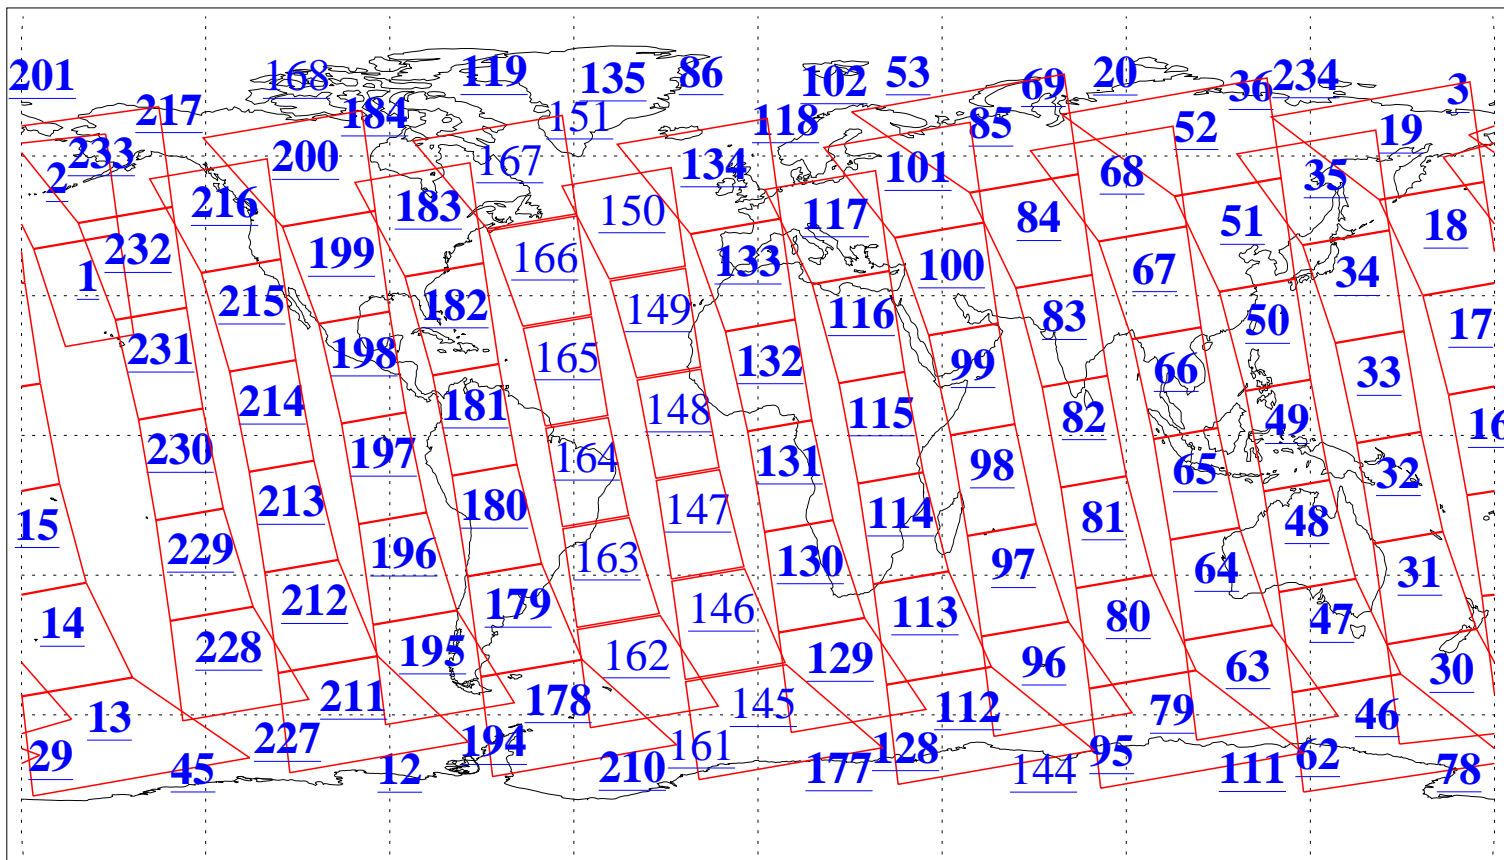

L1B Availability
AMSU Granules: 240
HSB Granules: 0
AIRS Granules: 199

21 Sep 2004
DoY 265
Aqua Day 871
Granules: 1 to 120

Granules: 121 to 240

Legend: AMSU Available, HSB Available, AIRS Available

L1B Availability
AMSU Granules: 240
HSB Granules: 0
AIRS Granules: 199

21 Sep 2004
DoY 265
Aqua Day 871

Ascending Granules

Descending Granules

Legend: AMSU Available, HSB Available, AIRS Available

L1B Availability
 AMSU Granules: 240
 HSB Granules: 0
 AIRS Granules: 199

21 Sep 2004
 DoY 265
 Aqua Day 871

Northern Hemisphere Granules

Southern Hemisphere Granules

Legend: AMSU Available, HSB Available, AIRS Available