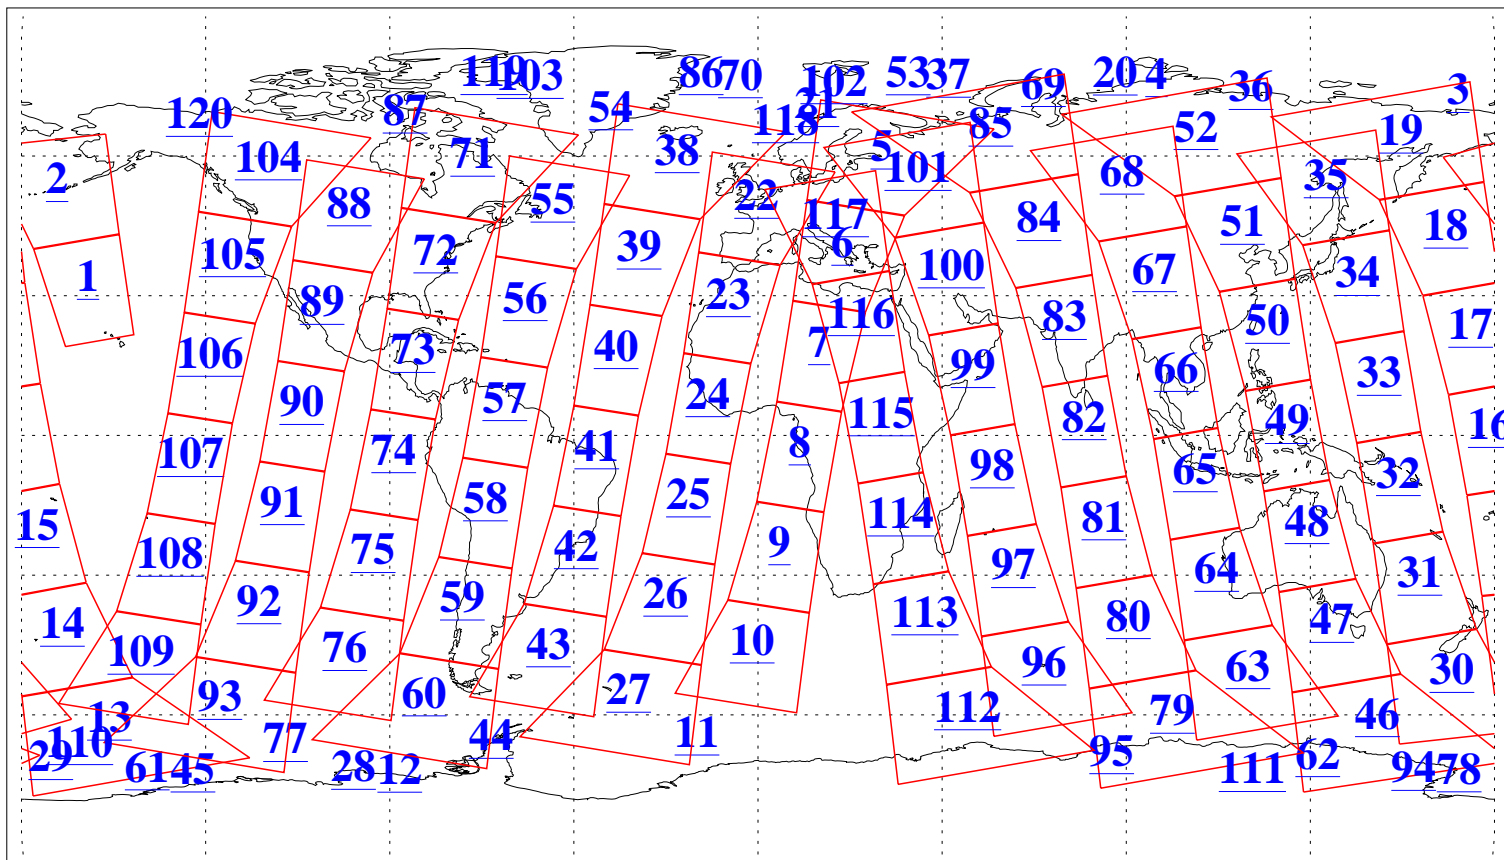

L1B Availability
AMSU Granules: 240
HSB Granules: 0
AIRS Granules: 199

21 Sep 2004
DoY 265
Aqua Day 871
Granules: 1 to 120

Granules: 121 to 240

Legend: AMSU Available, HSB Available, AIRS Available

L1B Availability
AMSU Granules: 240
HSB Granules: 0
AIRS Granules: 199

21 Sep 2004
DoY 265
Aqua Day 871

Ascending Granules

Descending Granules

Legend: AMSU Available, HSB Available, AIRS Available

L1B Availability
 AMSU Granules: 240
 HSB Granules: 0
 AIRS Granules: 199

21 Sep 2004
 DoY 265
 Aqua Day 871

Northern Hemisphere Granules

Southern Hemisphere Granules

Legend: AMSU Available, HSB Available, AIRS Available