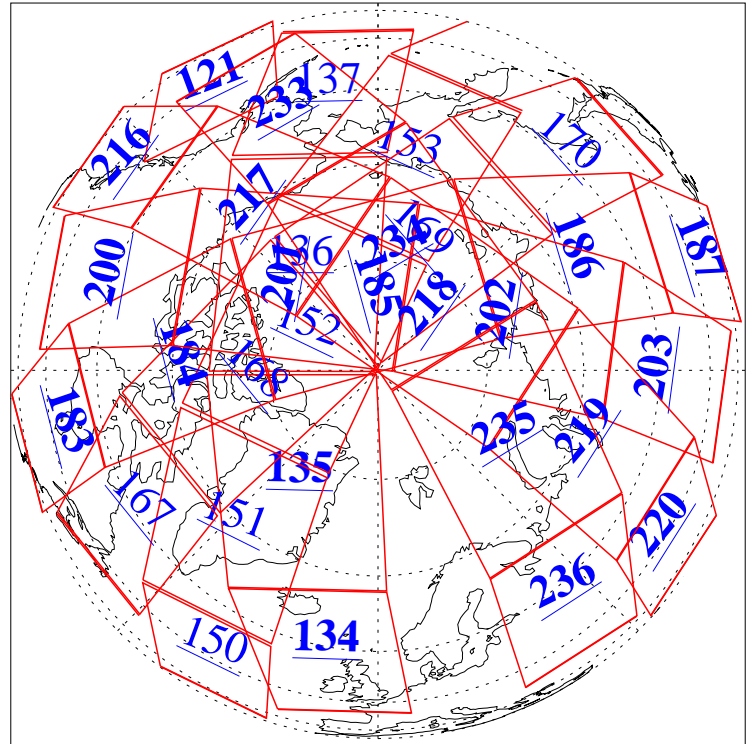

L1B Availability
AMSU Granules: 240
HSB Granules: 0
AIRS Granules: 199

21 Sep 2004
DoY 265
Aqua Day 871
Granules: 1 to 120

Granules: 121 to 240

Legend: AMSU Available, HSB Available, AIRS Available

L1B Availability
AMSU Granules: 240
HSB Granules: 0
AIRS Granules: 199

21 Sep 2004
DoY 265
Aqua Day 871

Ascending Granules

Descending Granules

Legend: AMSU Available, HSB Available, AIRS Available

L1B Availability
 AMSU Granules: 240
 HSB Granules: 0
 AIRS Granules: 199

21 Sep 2004
 DoY 265
 Aqua Day 871

Northern Hemisphere Granules

Southern Hemisphere Granules

Legend: AMSU Available, HSB Available, AIRS Available