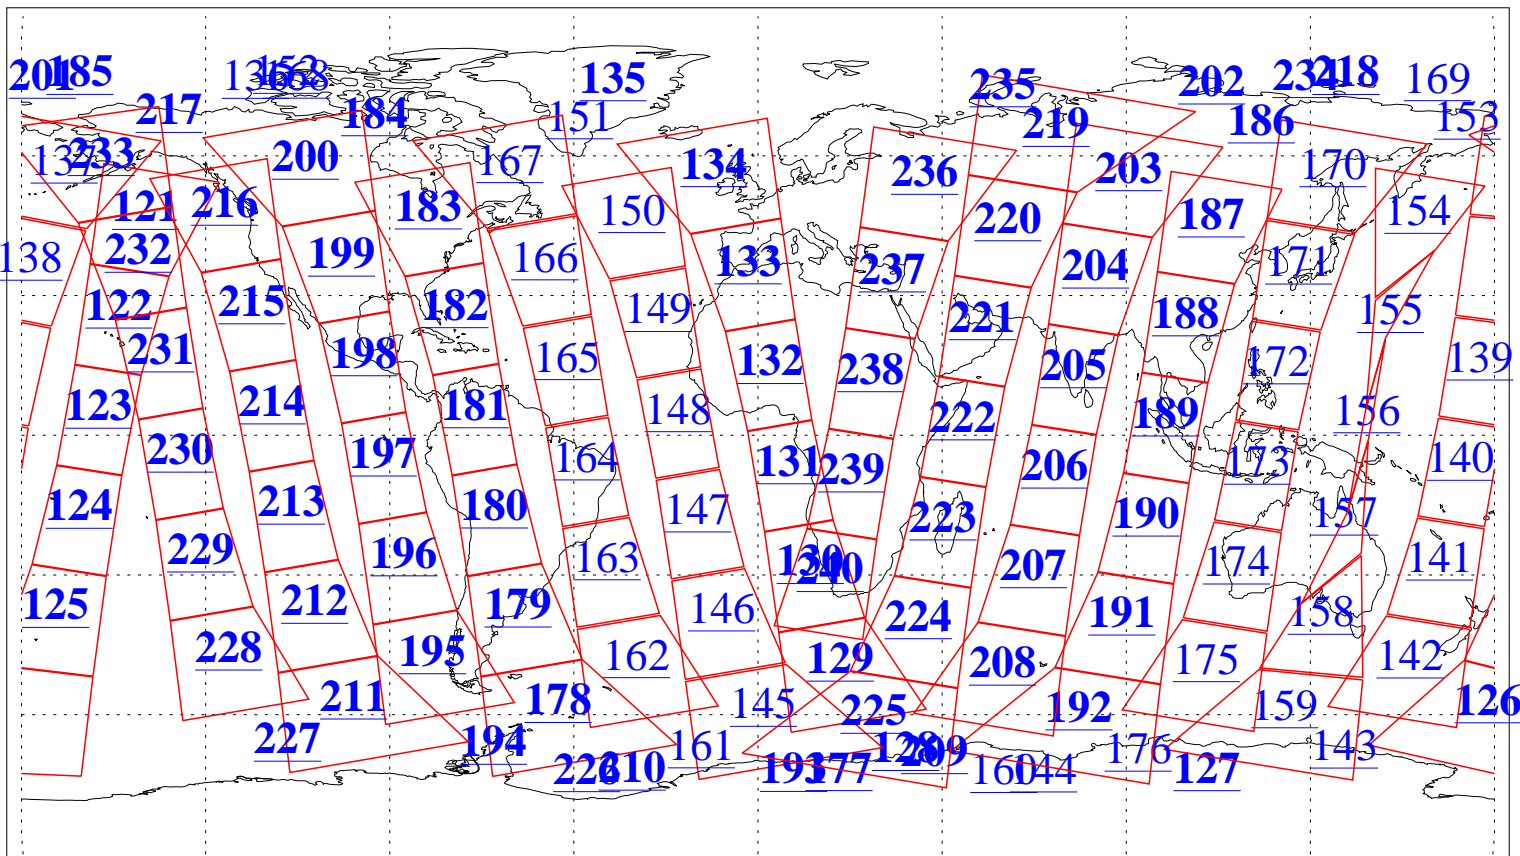

L1B Availability
AMSU Granules: 240
HSB Granules: 0
AIRS Granules: 199

21 Sep 2004
DoY 265
Aqua Day 871
Granules: 1 to 120

Granules: 121 to 240

Legend: AMSU Available, HSB Available, AIRS Available

L1B Availability
AMSU Granules: 240
HSB Granules: 0
AIRS Granules: 199

21 Sep 2004
DoY 265
Aqua Day 871

Ascending Granules

Descending Granules

Legend: AMSU Available, HSB Available, AIRS Available

L1B Availability
 AMSU Granules: 240
 HSB Granules: 0
 AIRS Granules: 199

21 Sep 2004
 DoY 265
 Aqua Day 871

Northern Hemisphere Granules

Southern Hemisphere Granules

Legend: AMSU Available, HSB Available, AIRS Available