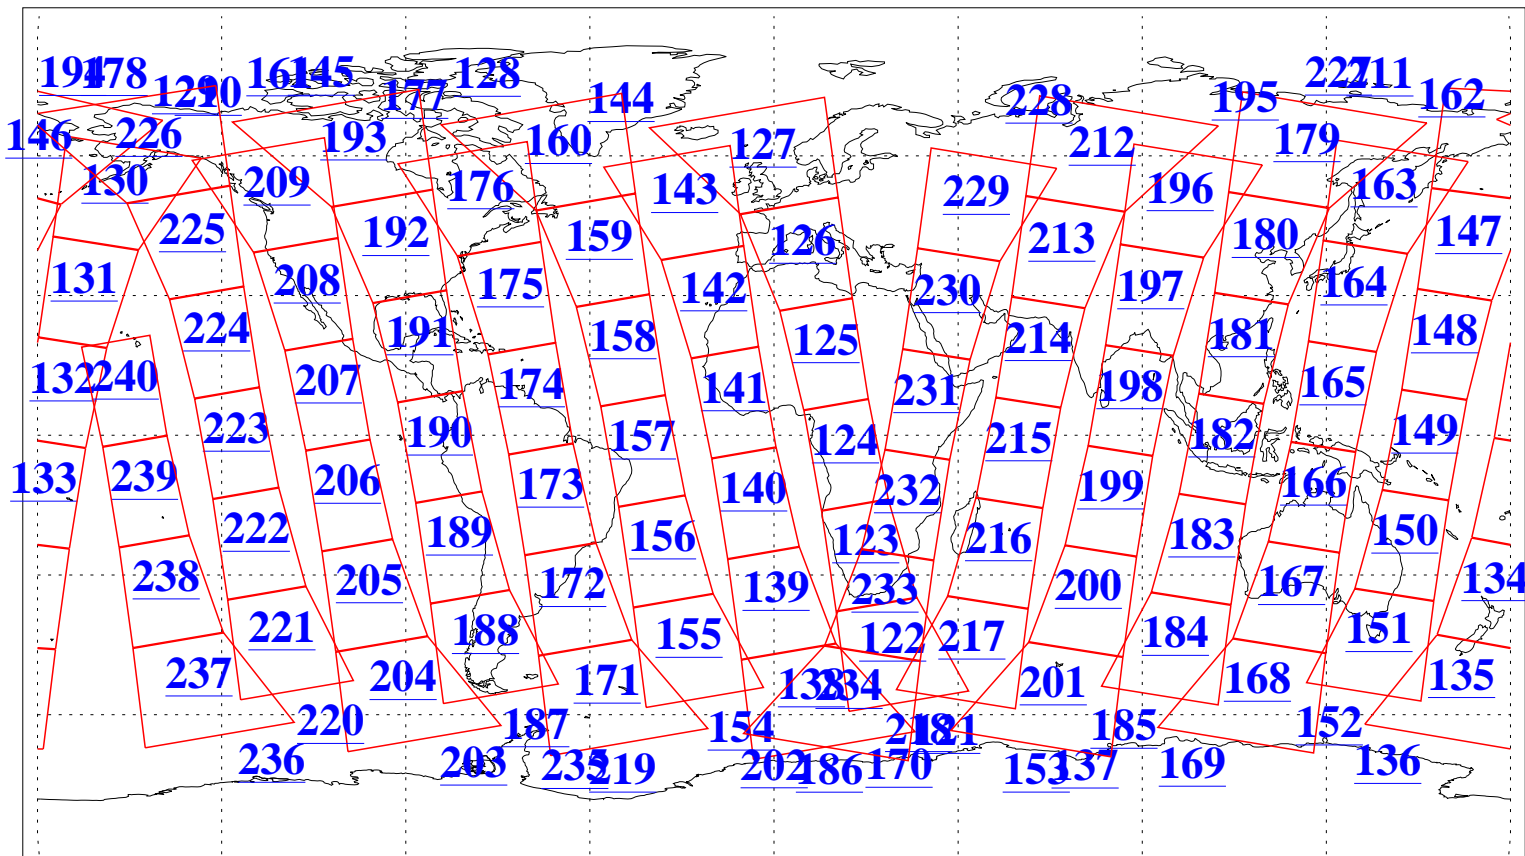

L1B Availability
AMSU Granules: 240
HSB Granules: 0
AIRS Granules: 240

20 Sep 2004
DoY 264
Aqua Day 870
Granules: 1 to 120

Granules: 121 to 240

Legend: AMSU Available, HSB Available, AIRS Available

L1B Availability
AMSU Granules: 240
HSB Granules: 0
AIRS Granules: 240

20 Sep 2004
DoY 264
Aqua Day 870

Ascending Granules

Descending Granules

Legend: AMSU Available, HSB Available, AIRS Available

L1B Availability
 AMSU Granules: 240
 HSB Granules: 0
 AIRS Granules: 240

20 Sep 2004
 DoY 264
 Aqua Day 870

Northern Hemisphere Granules

Southern Hemisphere Granules

Legend: AMSU Available, HSB Available, AIRS Available