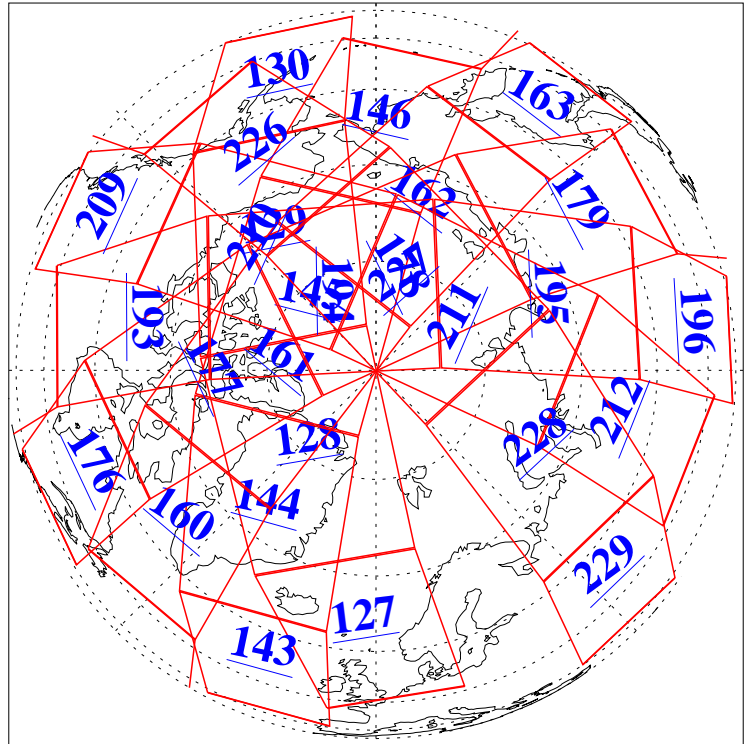

L1B Availability
AMSU Granules: 240
HSB Granules: 0
AIRS Granules: 240

20 Sep 2004
DoY 264
Aqua Day 870
Granules: 1 to 120

Granules: 121 to 240

Legend: AMSU Available, HSB Available, AIRS Available

L1B Availability
AMSU Granules: 240
HSB Granules: 0
AIRS Granules: 240

20 Sep 2004
DoY 264
Aqua Day 870

Ascending Granules

Descending Granules

Legend: AMSU Available, HSB Available, AIRS Available

L1B Availability
 AMSU Granules: 240
 HSB Granules: 0
 AIRS Granules: 240

20 Sep 2004
 DoY 264
 Aqua Day 870

Northern Hemisphere Granules

Southern Hemisphere Granules

Legend: AMSU Available, HSB Available, AIRS Available