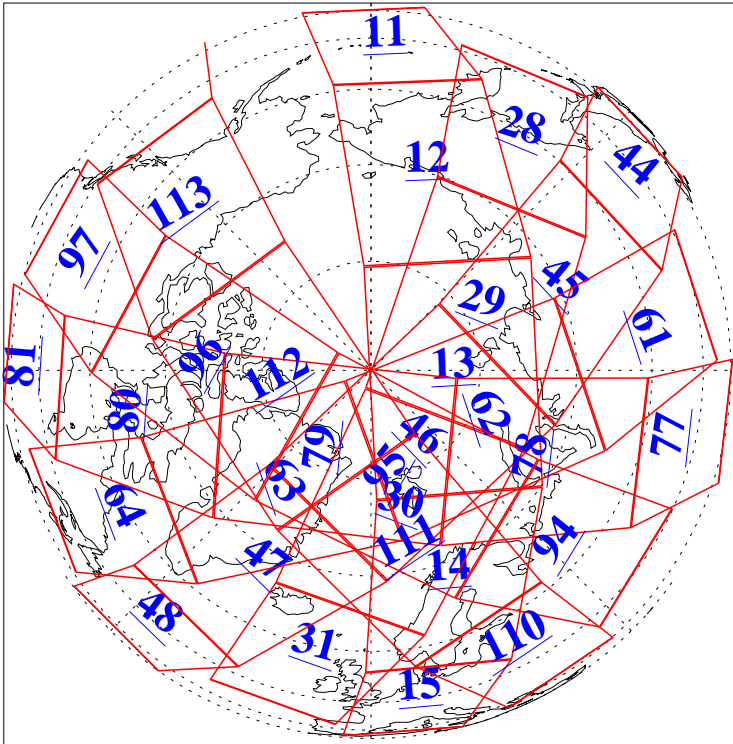

L1B Availability
AMSU Granules: 240
HSB Granules: 0
AIRS Granules: 240

20 Sep 2004
DoY 264
Aqua Day 870
Granules: 1 to 120

Granules: 121 to 240

Legend: AMSU Available, HSB Available, AIRS Available

L1B Availability
AMSU Granules: 240
HSB Granules: 0
AIRS Granules: 240

20 Sep 2004
DoY 264
Aqua Day 870

Ascending Granules

Descending Granules

Legend: AMSU Available, HSB Available, AIRS Available

L1B Availability
 AMSU Granules: 240
 HSB Granules: 0
 AIRS Granules: 240

20 Sep 2004
 DoY 264
 Aqua Day 870

Northern Hemisphere Granules

Southern Hemisphere Granules

Legend: AMSU Available, HSB Available, AIRS Available