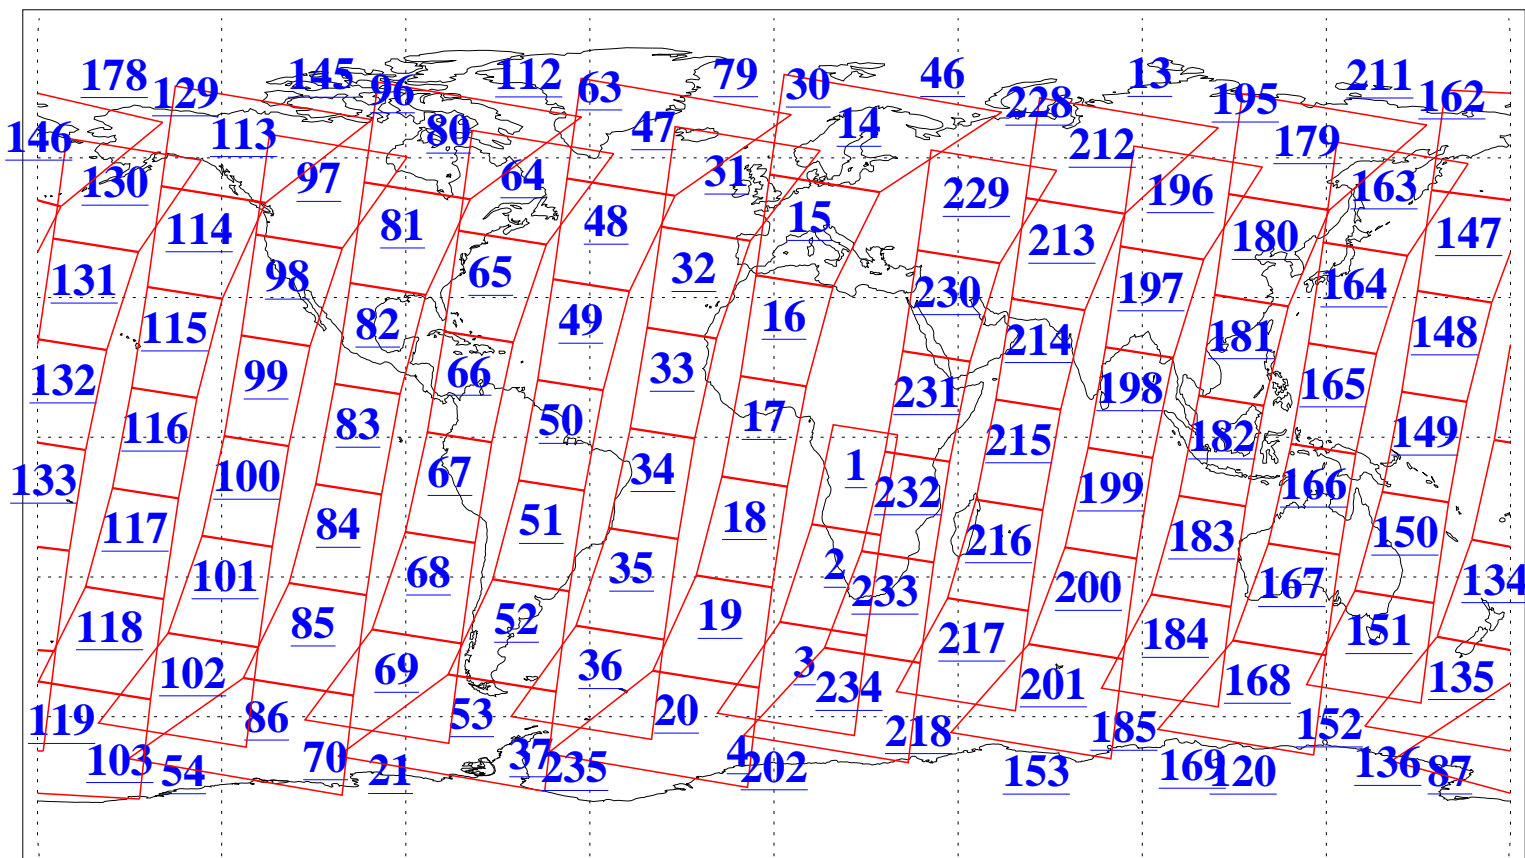

L1B Availability
AMSU Granules: 240
HSB Granules: 0
AIRS Granules: 240

20 Sep 2004
DoY 264
Aqua Day 870
Granules: 1 to 120

Granules: 121 to 240

Legend: AMSU Available, HSB Available, AIRS Available

L1B Availability
AMSU Granules: 240
HSB Granules: 0
AIRS Granules: 240

20 Sep 2004
DoY 264
Aqua Day 870

Ascending Granules

Descending Granules

Legend: AMSU Available, HSB Available, AIRS Available

L1B Availability
 AMSU Granules: 240
 HSB Granules: 0
 AIRS Granules: 240

20 Sep 2004
 DoY 264
 Aqua Day 870

Northern Hemisphere Granules

Southern Hemisphere Granules

Legend: AMSU Available, HSB Available, AIRS Available