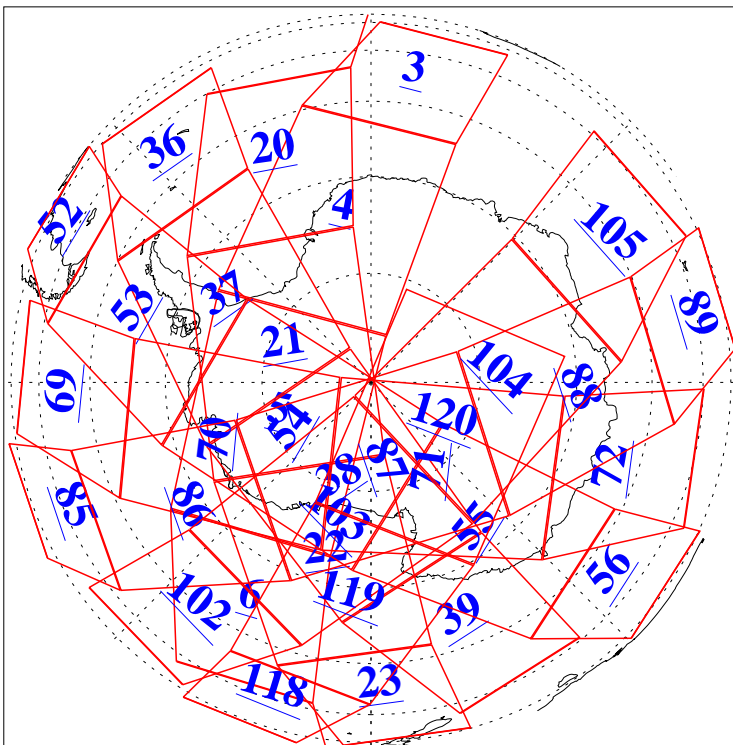

L1B Availability
AMSU Granules: 240
HSB Granules: 0
AIRS Granules: 240

20 Sep 2004
DoY 264
Aqua Day 870
Granules: 1 to 120

Granules: 121 to 240

Legend: AMSU Available, HSB Available, AIRS Available

L1B Availability
AMSU Granules: 240
HSB Granules: 0
AIRS Granules: 240

20 Sep 2004
DoY 264
Aqua Day 870

Ascending Granules

Descending Granules

Legend: AMSU Available, HSB Available, AIRS Available

L1B Availability
 AMSU Granules: 240
 HSB Granules: 0
 AIRS Granules: 240

20 Sep 2004
 DoY 264
 Aqua Day 870

Northern Hemisphere Granules

Southern Hemisphere Granules

Legend: AMSU Available, HSB Available, AIRS Available