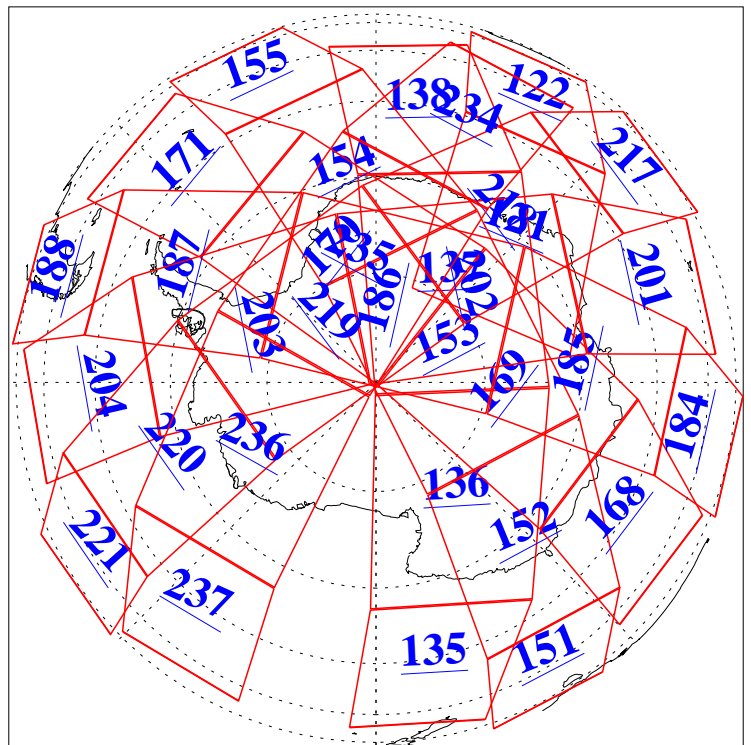

L1B Availability
AMSU Granules: 240
HSB Granules: 0
AIRS Granules: 240

20 Sep 2004
DoY 264
Aqua Day 870
Granules: 1 to 120

Granules: 121 to 240

Legend: AMSU Available, HSB Available, AIRS Available

L1B Availability
AMSU Granules: 240
HSB Granules: 0
AIRS Granules: 240

20 Sep 2004
DoY 264
Aqua Day 870

Ascending Granules

Descending Granules

Legend: AMSU Available, HSB Available, AIRS Available

L1B Availability
 AMSU Granules: 240
 HSB Granules: 0
 AIRS Granules: 240

20 Sep 2004
 DoY 264
 Aqua Day 870

Northern Hemisphere Granules

Southern Hemisphere Granules

Legend: AMSU Available, HSB Available, AIRS Available