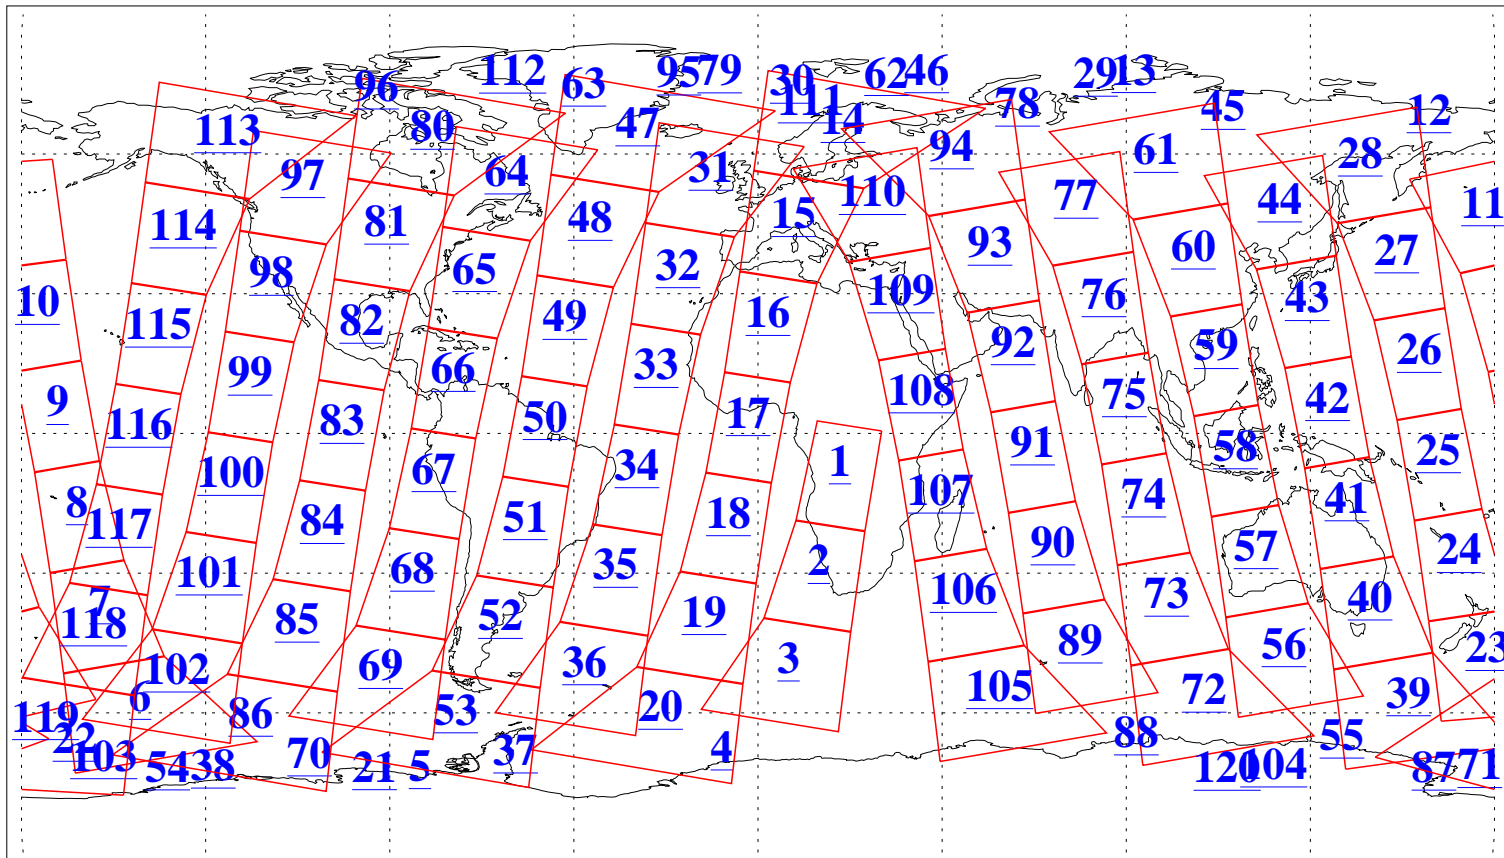

L1B Availability
AMSU Granules: 240
HSB Granules: 0
AIRS Granules: 240

20 Sep 2004
DoY 264
Aqua Day 870
Granules: 1 to 120

Granules: 121 to 240

Legend: AMSU Available, HSB Available, AIRS Available

L1B Availability
AMSU Granules: 240
HSB Granules: 0
AIRS Granules: 240

20 Sep 2004
DoY 264
Aqua Day 870

Ascending Granules

Descending Granules

Legend: AMSU Available, HSB Available, AIRS Available

L1B Availability
 AMSU Granules: 240
 HSB Granules: 0
 AIRS Granules: 240

20 Sep 2004
 DoY 264
 Aqua Day 870

Northern Hemisphere Granules

Southern Hemisphere Granules

Legend: AMSU Available, HSB Available, AIRS Available