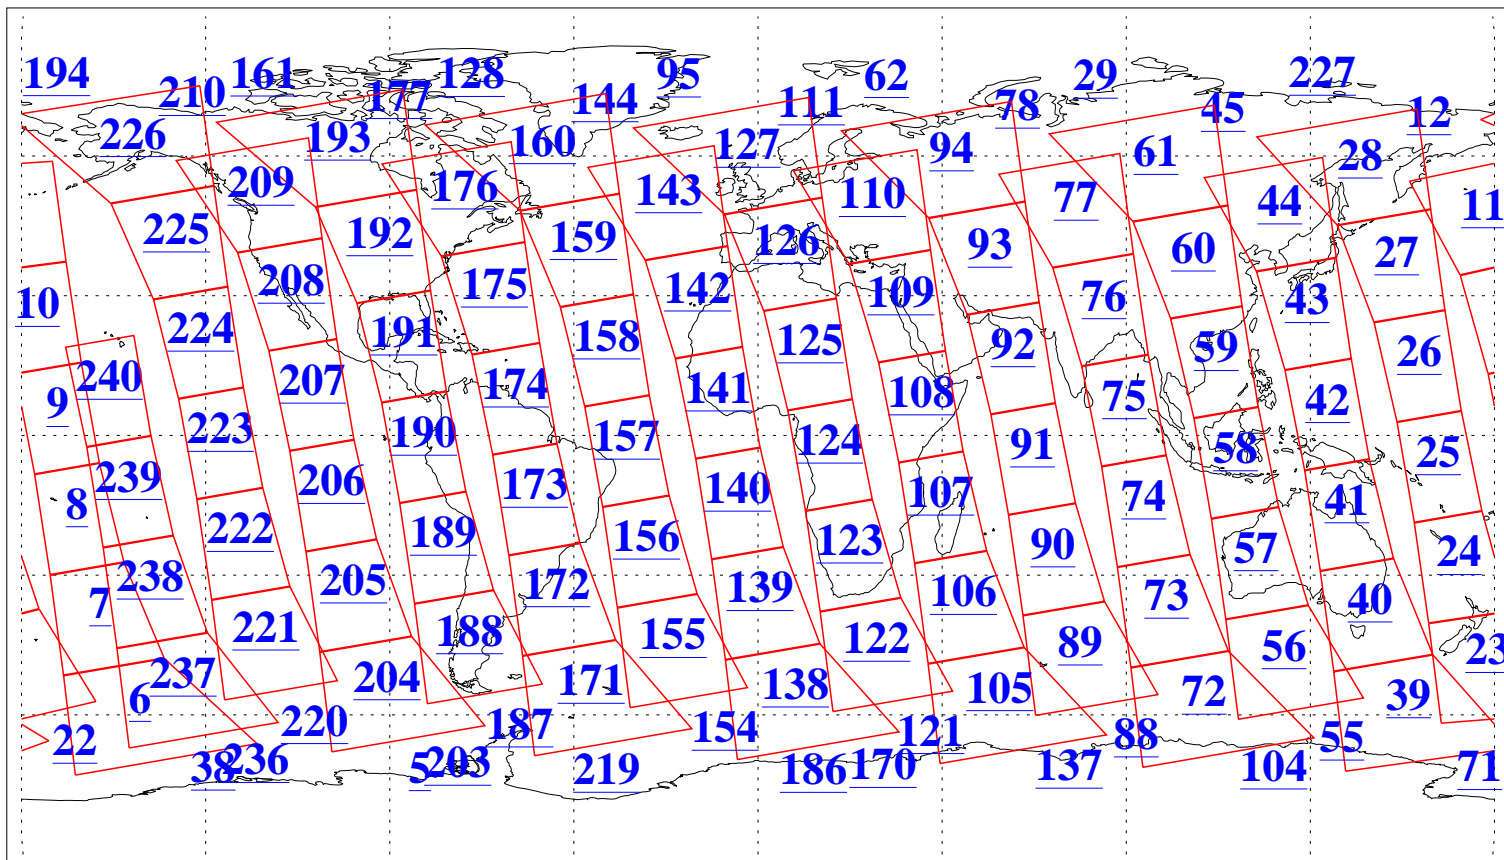

L1B Availability
AMSU Granules: 240
HSB Granules: 0
AIRS Granules: 240

20 Sep 2004
DoY 264
Aqua Day 870
Granules: 1 to 120

Granules: 121 to 240

Legend: AMSU Available, HSB Available, AIRS Available

L1B Availability
AMSU Granules: 240
HSB Granules: 0
AIRS Granules: 240

20 Sep 2004
DoY 264
Aqua Day 870

Ascending Granules

Descending Granules

Legend: AMSU Available, HSB Available, AIRS Available

L1B Availability
 AMSU Granules: 240
 HSB Granules: 0
 AIRS Granules: 240

20 Sep 2004
 DoY 264
 Aqua Day 870

Northern Hemisphere Granules

Southern Hemisphere Granules

Legend: AMSU Available, HSB Available, AIRS Available