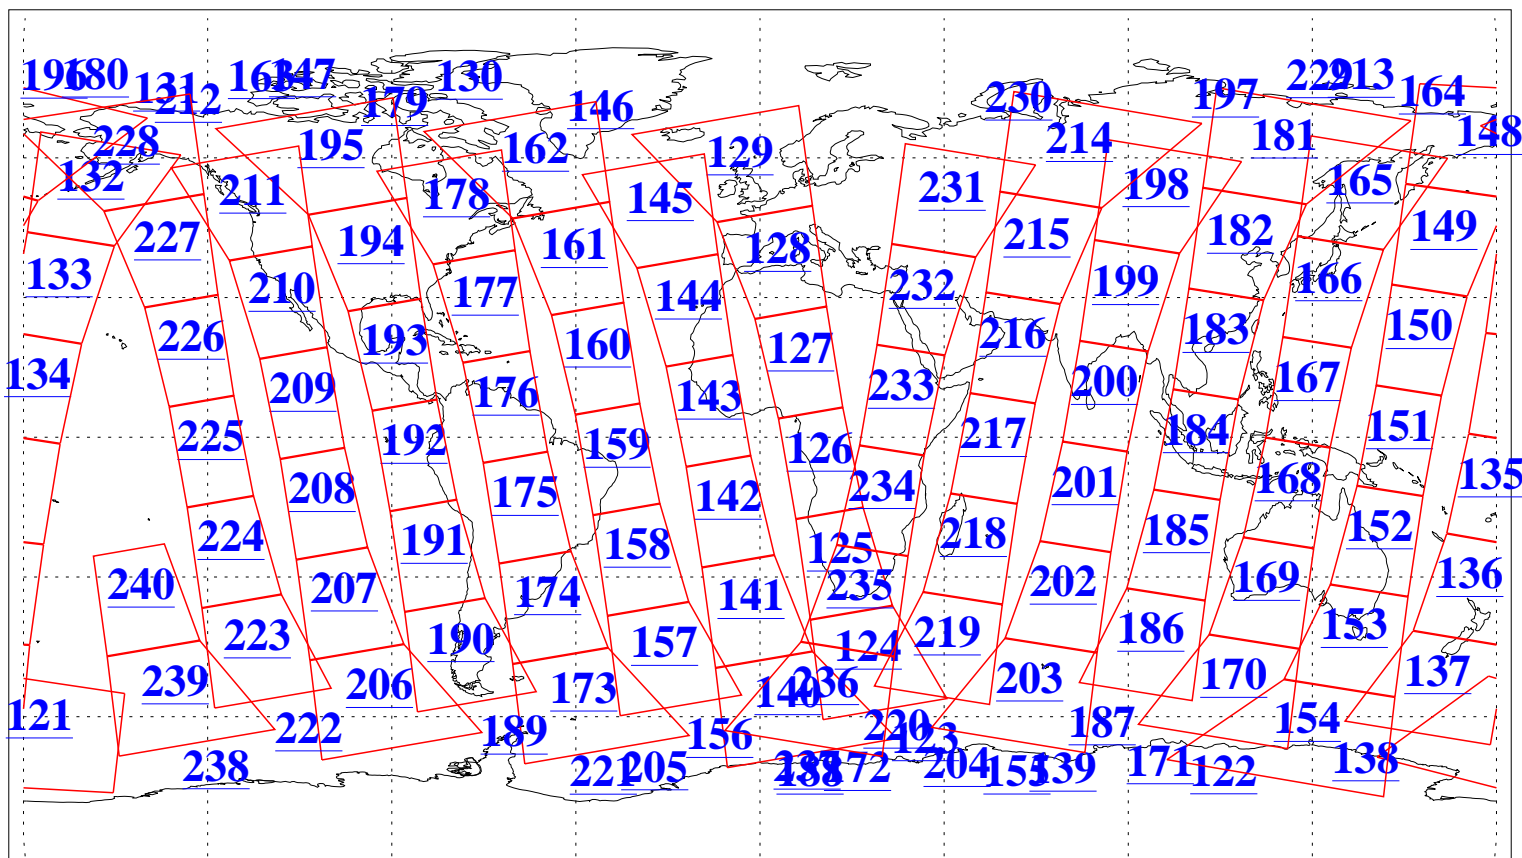

L1B Availability  
AMSU Granules: 240  
HSB Granules: 0  
AIRS Granules: 240

18 Sep 2004  
DoY 262  
Aqua Day 868  
Granules: 1 to 120

Granules: 121 to 240

Legend: AMSU Available, HSB Available, AIRS Available

L1B Availability  
AMSU Granules: 240  
HSB Granules: 0  
AIRS Granules: 240

18 Sep 2004  
DoY 262  
Aqua Day 868

Ascending Granules

Descending Granules

Legend: AMSU Available, HSB Available, AIRS Available

L1B Availability  
 AMSU Granules: 240  
 HSB Granules: 0  
 AIRS Granules: 240

18 Sep 2004  
 DoY 262  
 Aqua Day 868

Northern Hemisphere Granules

Southern Hemisphere Granules

Legend: AMSU Available, HSB Available, AIRS Available