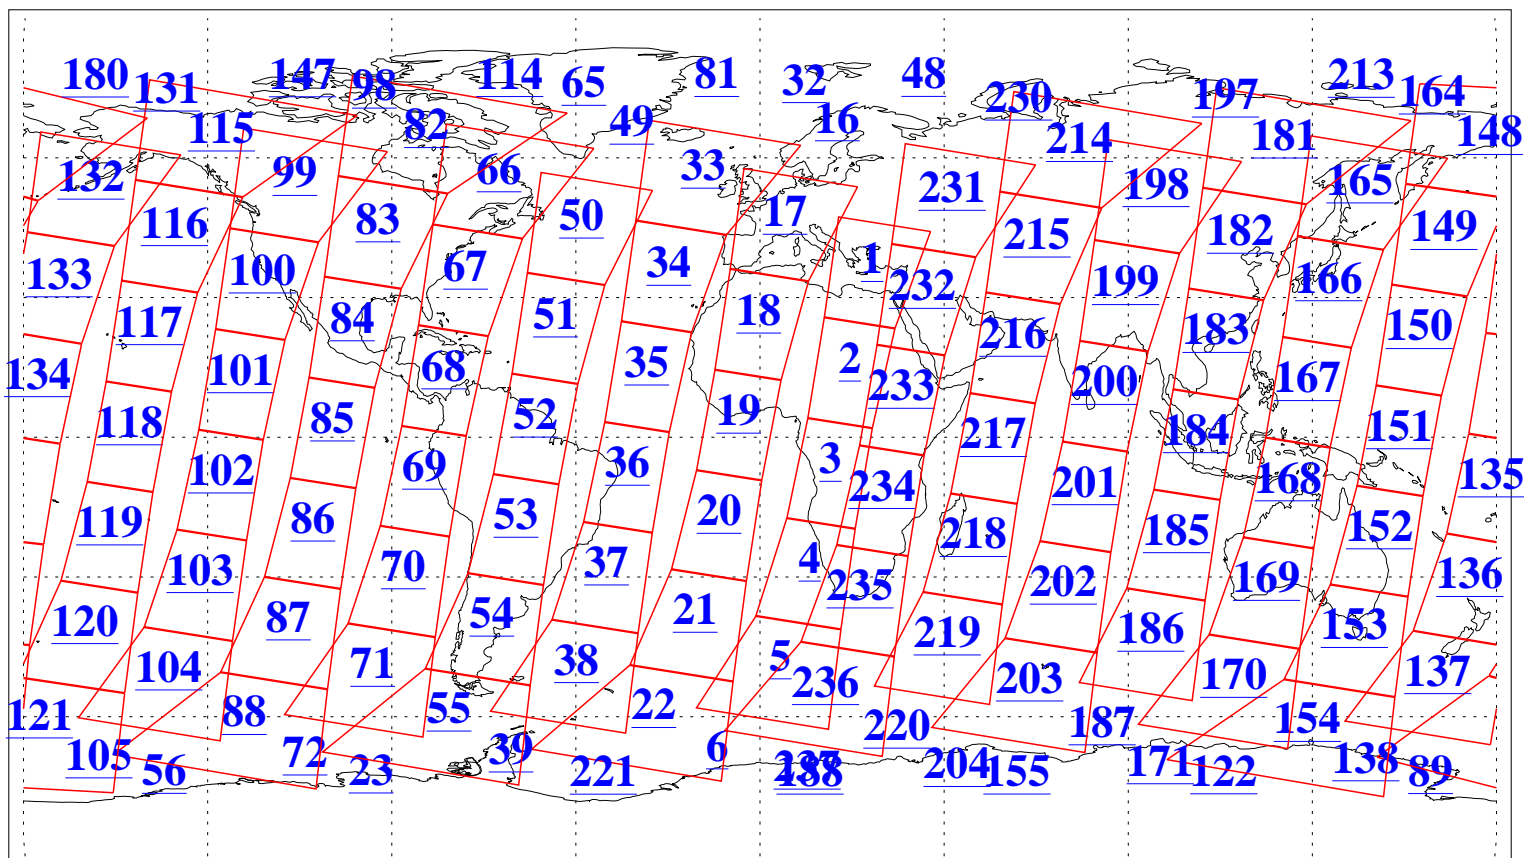

L1B Availability  
AMSU Granules: 240  
HSB Granules: 0  
AIRS Granules: 240

18 Sep 2004  
DoY 262  
Aqua Day 868  
Granules: 1 to 120

Granules: 121 to 240

Legend: AMSU Available, HSB Available, AIRS Available

L1B Availability  
AMSU Granules: 240  
HSB Granules: 0  
AIRS Granules: 240

18 Sep 2004  
DoY 262  
Aqua Day 868

Ascending Granules

Descending Granules

Legend: AMSU Available, HSB Available, AIRS Available

L1B Availability  
 AMSU Granules: 240  
 HSB Granules: 0  
 AIRS Granules: 240

18 Sep 2004  
 DoY 262  
 Aqua Day 868

Northern Hemisphere Granules

Southern Hemisphere Granules

Legend: AMSU Available, HSB Available, AIRS Available