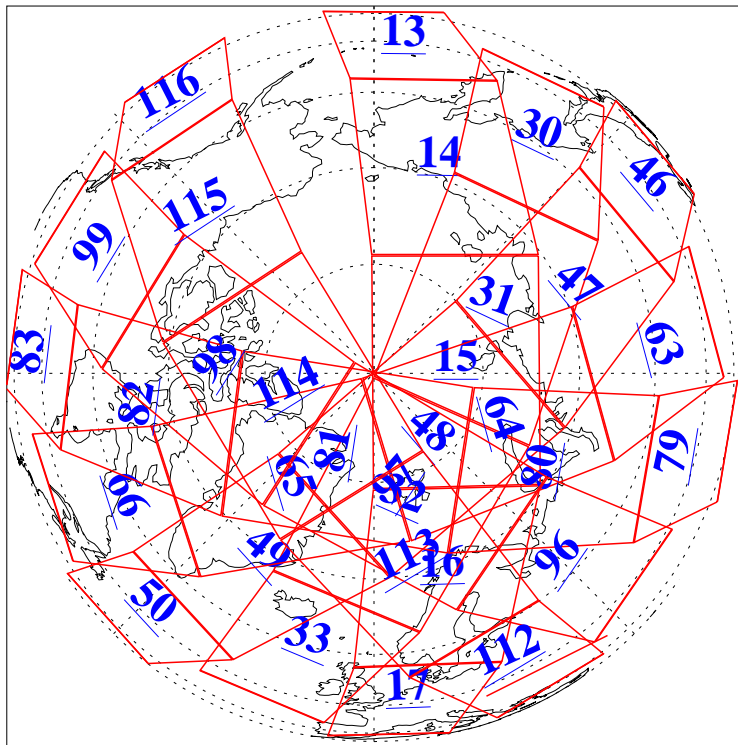

L1B Availability  
AMSU Granules: 240  
HSB Granules: 0  
AIRS Granules: 240

18 Sep 2004  
DoY 262  
Aqua Day 868  
Granules: 1 to 120

Granules: 121 to 240

Legend: AMSU Available, HSB Available, AIRS Available

L1B Availability  
AMSU Granules: 240  
HSB Granules: 0  
AIRS Granules: 240

18 Sep 2004  
DoY 262  
Aqua Day 868

Ascending Granules

Descending Granules

Legend: AMSU Available, HSB Available, AIRS Available

L1B Availability  
 AMSU Granules: 240  
 HSB Granules: 0  
 AIRS Granules: 240

18 Sep 2004  
 DoY 262  
 Aqua Day 868

Northern Hemisphere Granules

Southern Hemisphere Granules

Legend: AMSU Available, HSB Available, AIRS Available