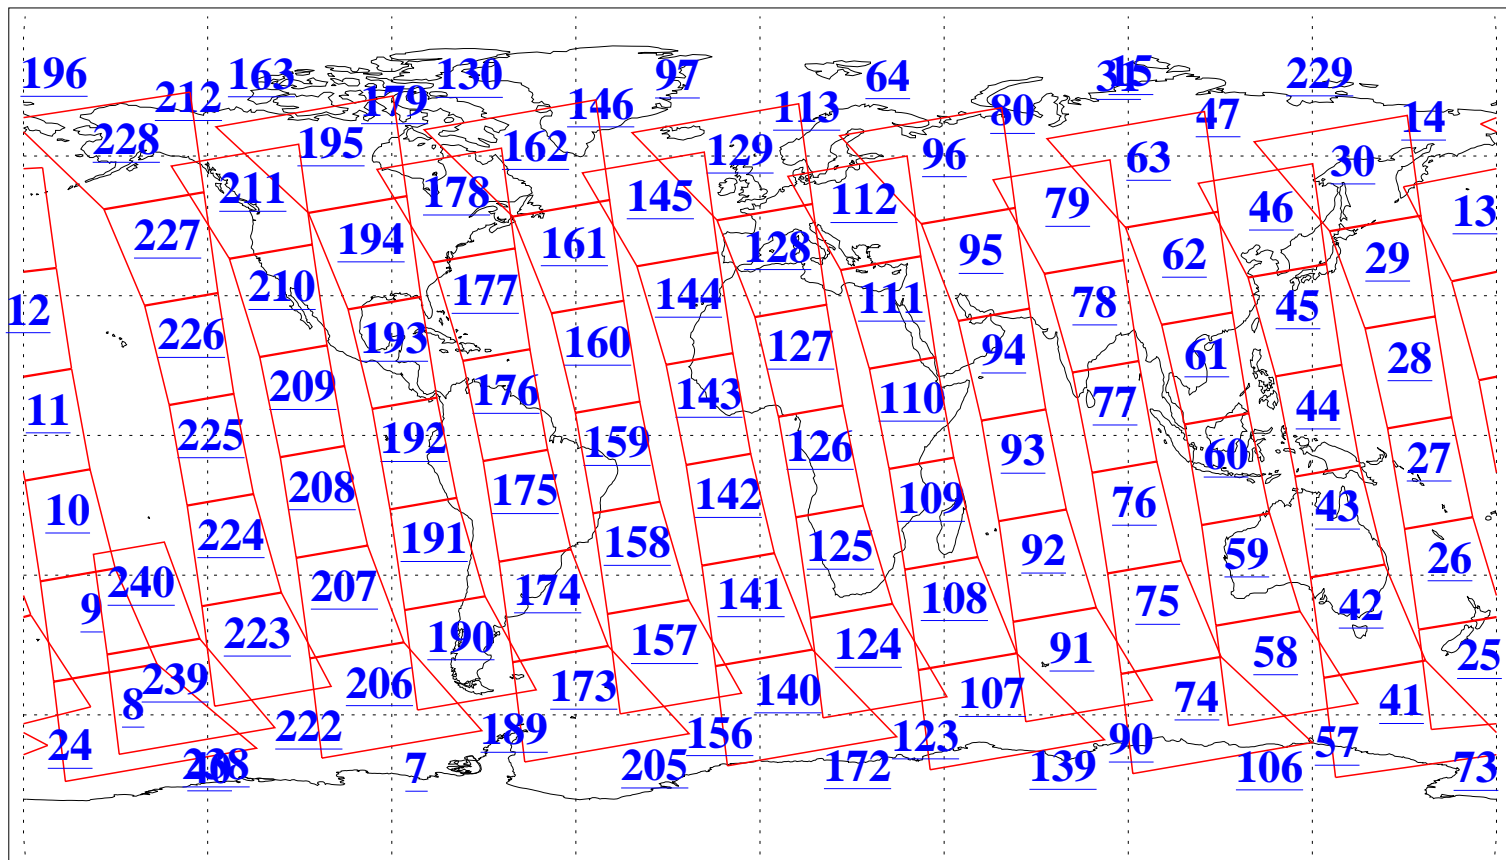

L1B Availability  
AMSU Granules: 240  
HSB Granules: 0  
AIRS Granules: 240

18 Sep 2004  
DoY 262  
Aqua Day 868  
Granules: 1 to 120

Granules: 121 to 240

Legend: AMSU Available, HSB Available, AIRS Available

L1B Availability  
AMSU Granules: 240  
HSB Granules: 0  
AIRS Granules: 240

18 Sep 2004  
DoY 262  
Aqua Day 868

Ascending Granules

Descending Granules

Legend: AMSU Available, HSB Available, AIRS Available

L1B Availability  
 AMSU Granules: 240  
 HSB Granules: 0  
 AIRS Granules: 240

18 Sep 2004  
 DoY 262  
 Aqua Day 868

Northern Hemisphere Granules

Southern Hemisphere Granules

Legend: AMSU Available, HSB Available, AIRS Available