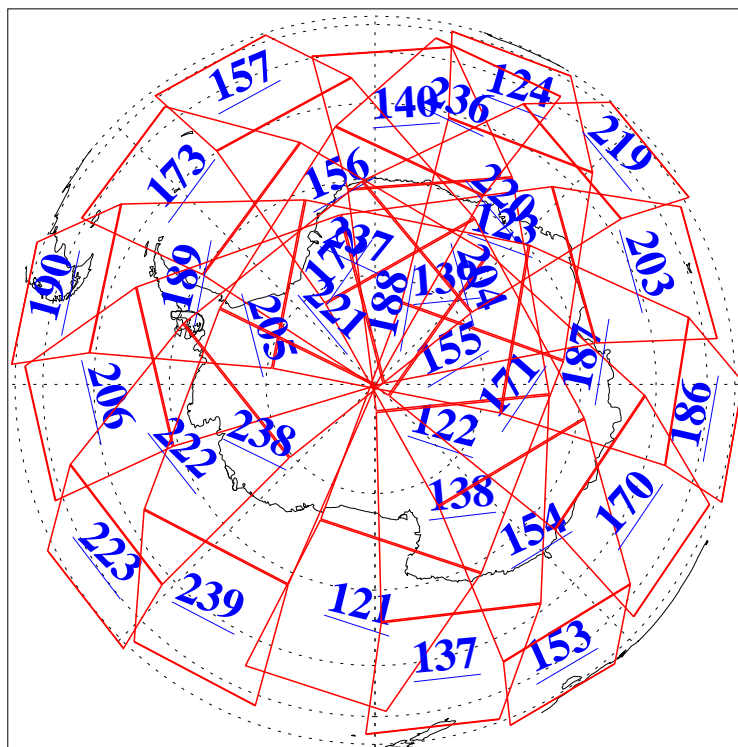

L1B Availability  
AMSU Granules: 240  
HSB Granules: 0  
AIRS Granules: 240

18 Sep 2004  
DoY 262  
Aqua Day 868  
Granules: 1 to 120

Granules: 121 to 240

Legend: AMSU Available, HSB Available, AIRS Available

L1B Availability  
AMSU Granules: 240  
HSB Granules: 0  
AIRS Granules: 240

18 Sep 2004  
DoY 262  
Aqua Day 868

Ascending Granules

Descending Granules

Legend: AMSU Available, HSB Available, AIRS Available

L1B Availability  
 AMSU Granules: 240  
 HSB Granules: 0  
 AIRS Granules: 240

18 Sep 2004  
 DoY 262  
 Aqua Day 868

Northern Hemisphere Granules

Southern Hemisphere Granules

Legend: AMSU Available, HSB Available, AIRS Available