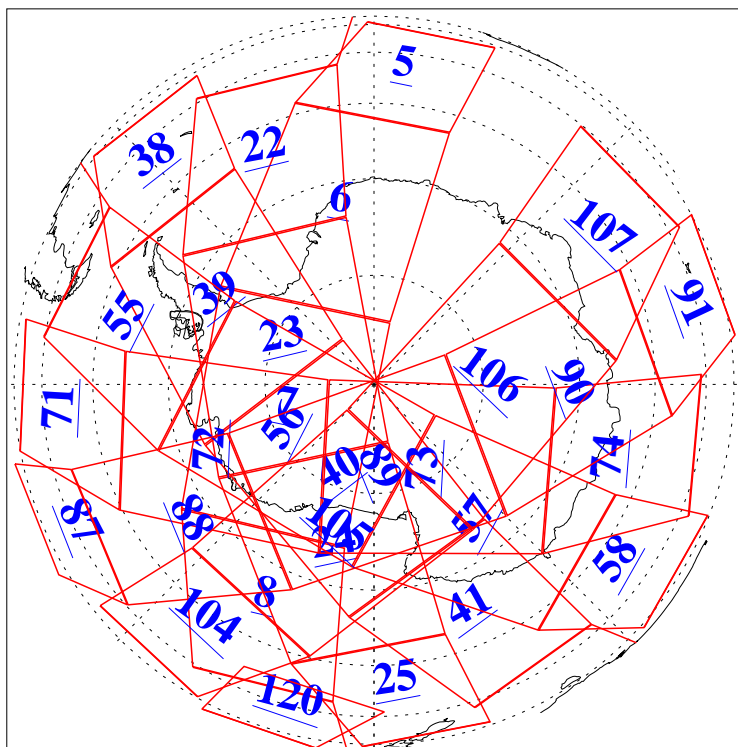

L1B Availability  
AMSU Granules: 240  
HSB Granules: 0  
AIRS Granules: 240

18 Sep 2004  
DoY 262  
Aqua Day 868  
Granules: 1 to 120

Granules: 121 to 240

Legend: AMSU Available, HSB Available, AIRS Available

L1B Availability  
AMSU Granules: 240  
HSB Granules: 0  
AIRS Granules: 240

18 Sep 2004  
DoY 262  
Aqua Day 868

Ascending Granules

Descending Granules

Legend: AMSU Available, HSB Available, AIRS Available

L1B Availability  
 AMSU Granules: 240  
 HSB Granules: 0  
 AIRS Granules: 240

18 Sep 2004  
 DoY 262  
 Aqua Day 868

Northern Hemisphere Granules

Southern Hemisphere Granules

Legend: AMSU Available, HSB Available, AIRS Available