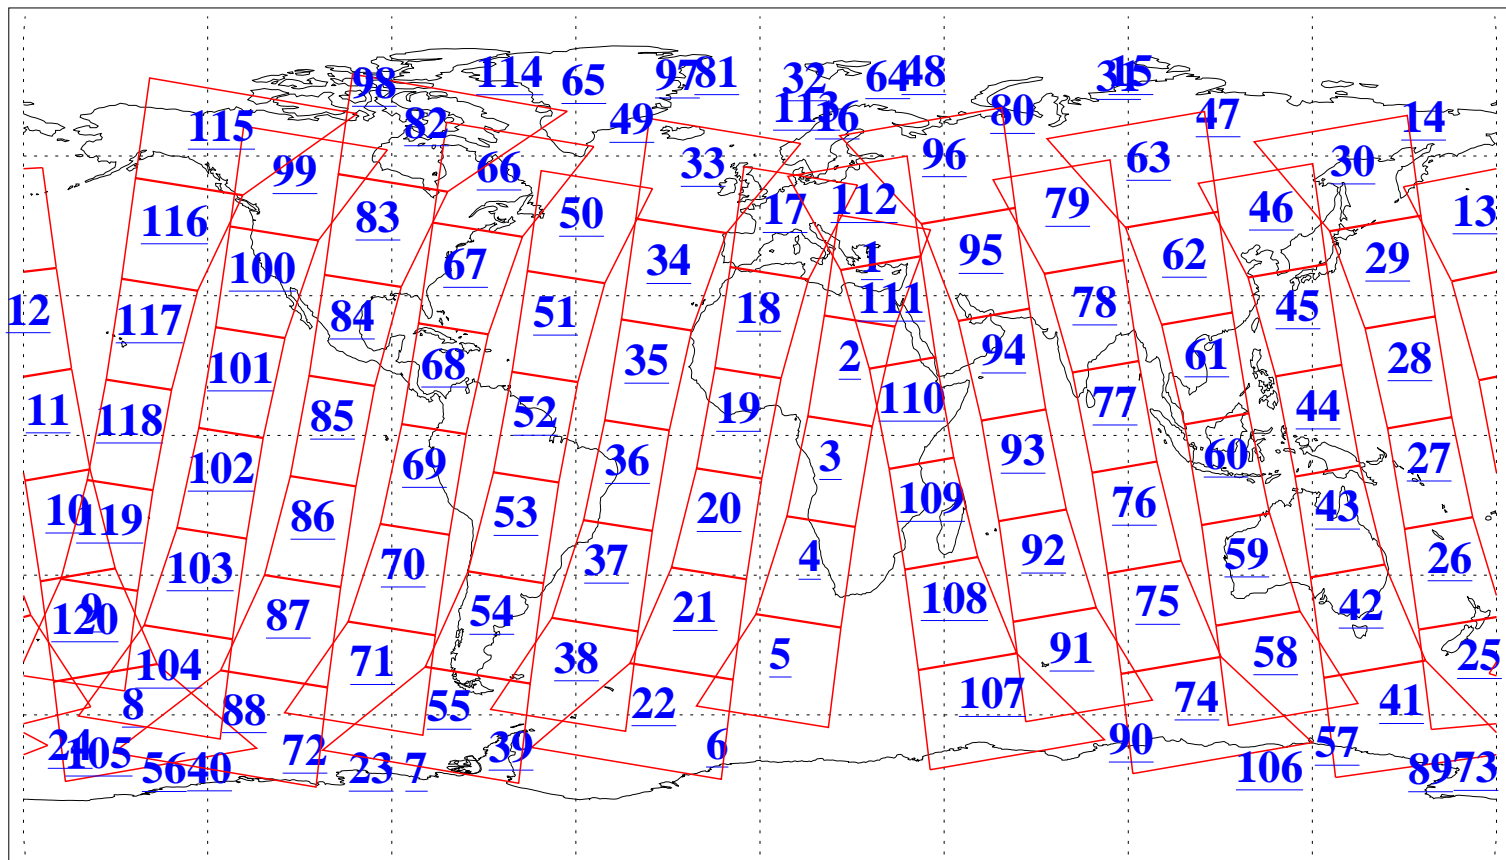

L1B Availability  
AMSU Granules: 240  
HSB Granules: 0  
AIRS Granules: 240

18 Sep 2004  
DoY 262  
Aqua Day 868  
Granules: 1 to 120

Granules: 121 to 240

Legend: AMSU Available, HSB Available, AIRS Available

L1B Availability  
AMSU Granules: 240  
HSB Granules: 0  
AIRS Granules: 240

18 Sep 2004  
DoY 262  
Aqua Day 868

Ascending Granules

Descending Granules

Legend: AMSU Available, HSB Available, AIRS Available

L1B Availability  
 AMSU Granules: 240  
 HSB Granules: 0  
 AIRS Granules: 240

18 Sep 2004  
 DoY 262  
 Aqua Day 868

Northern Hemisphere Granules

Southern Hemisphere Granules

Legend: AMSU Available, HSB Available, AIRS Available