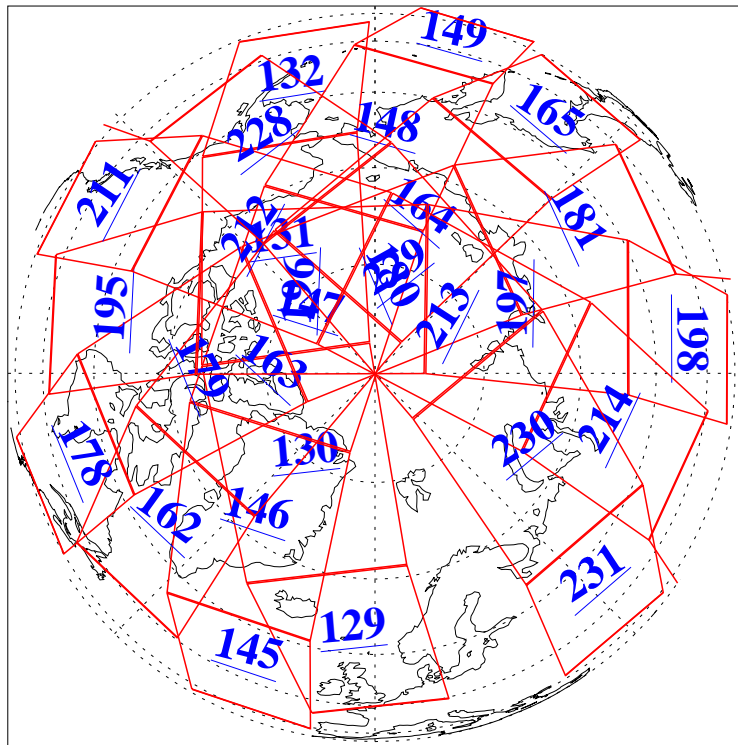

L1B Availability  
AMSU Granules: 240  
HSB Granules: 0  
AIRS Granules: 240

18 Sep 2004  
DoY 262  
Aqua Day 868  
Granules: 1 to 120

Granules: 121 to 240

Legend: AMSU Available, HSB Available, AIRS Available

L1B Availability  
AMSU Granules: 240  
HSB Granules: 0  
AIRS Granules: 240

18 Sep 2004  
DoY 262  
Aqua Day 868

Ascending Granules

Descending Granules

Legend: AMSU Available, HSB Available, AIRS Available

L1B Availability  
 AMSU Granules: 240  
 HSB Granules: 0  
 AIRS Granules: 240

18 Sep 2004  
 DoY 262  
 Aqua Day 868

Northern Hemisphere Granules

Southern Hemisphere Granules

Legend: AMSU Available, HSB Available, AIRS Available