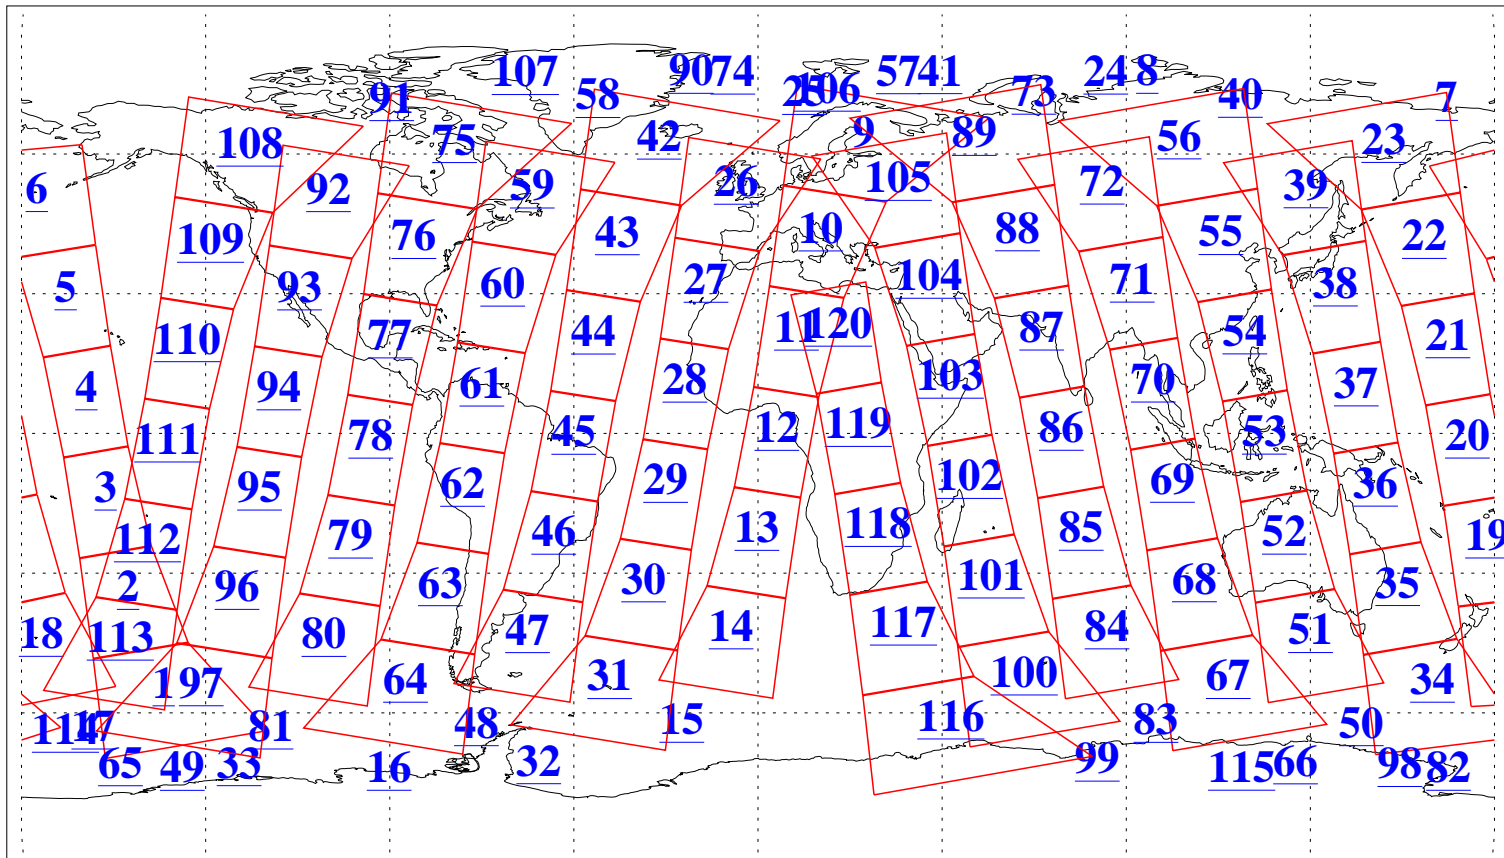

L1B Availability
AMSU Granules: 240
HSB Granules: 0
AIRS Granules: 240

17 Sep 2004
DoY 261
Aqua Day 867
Granules: 1 to 120

Granules: 121 to 240

Legend: AMSU Available, HSB Available, AIRS Available

L1B Availability
AMSU Granules: 240
HSB Granules: 0
AIRS Granules: 240

17 Sep 2004
DoY 261
Aqua Day 867

Ascending Granules

Descending Granules

Legend: AMSU Available, HSB Available, AIRS Available

L1B Availability
 AMSU Granules: 240
 HSB Granules: 0
 AIRS Granules: 240

17 Sep 2004
 DoY 261
 Aqua Day 867

Northern Hemisphere Granules

Southern Hemisphere Granules

Legend: AMSU Available, HSB Available, AIRS Available