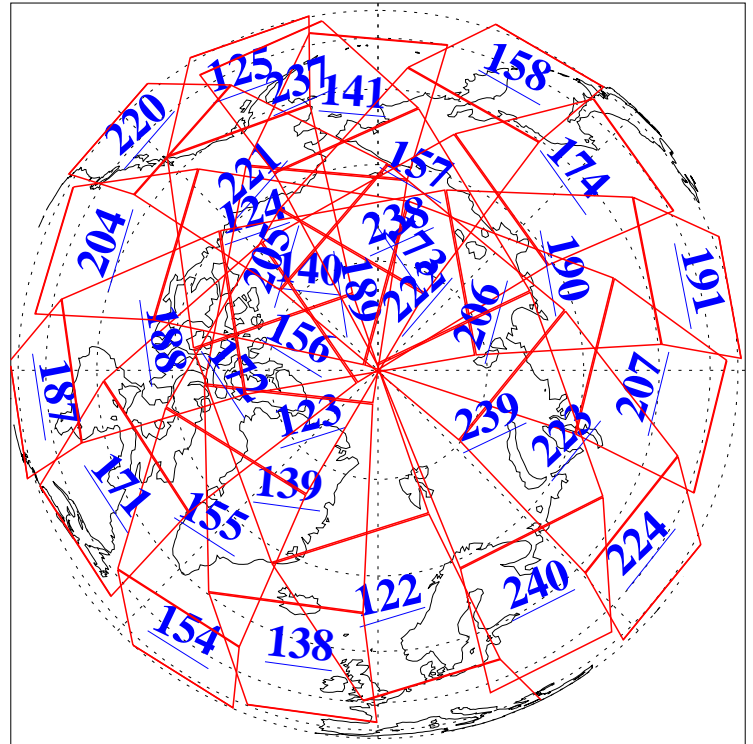

L1B Availability
AMSU Granules: 240
HSB Granules: 0
AIRS Granules: 240

17 Sep 2004
DoY 261
Aqua Day 867
Granules: 1 to 120

Granules: 121 to 240

Legend: AMSU Available, HSB Available, AIRS Available

L1B Availability
AMSU Granules: 240
HSB Granules: 0
AIRS Granules: 240

17 Sep 2004
DoY 261
Aqua Day 867

Ascending Granules

Descending Granules

Legend: AMSU Available, HSB Available, AIRS Available

L1B Availability
 AMSU Granules: 240
 HSB Granules: 0
 AIRS Granules: 240

17 Sep 2004
 DoY 261
 Aqua Day 867

Northern Hemisphere Granules

Southern Hemisphere Granules

Legend: AMSU Available, HSB Available, AIRS Available