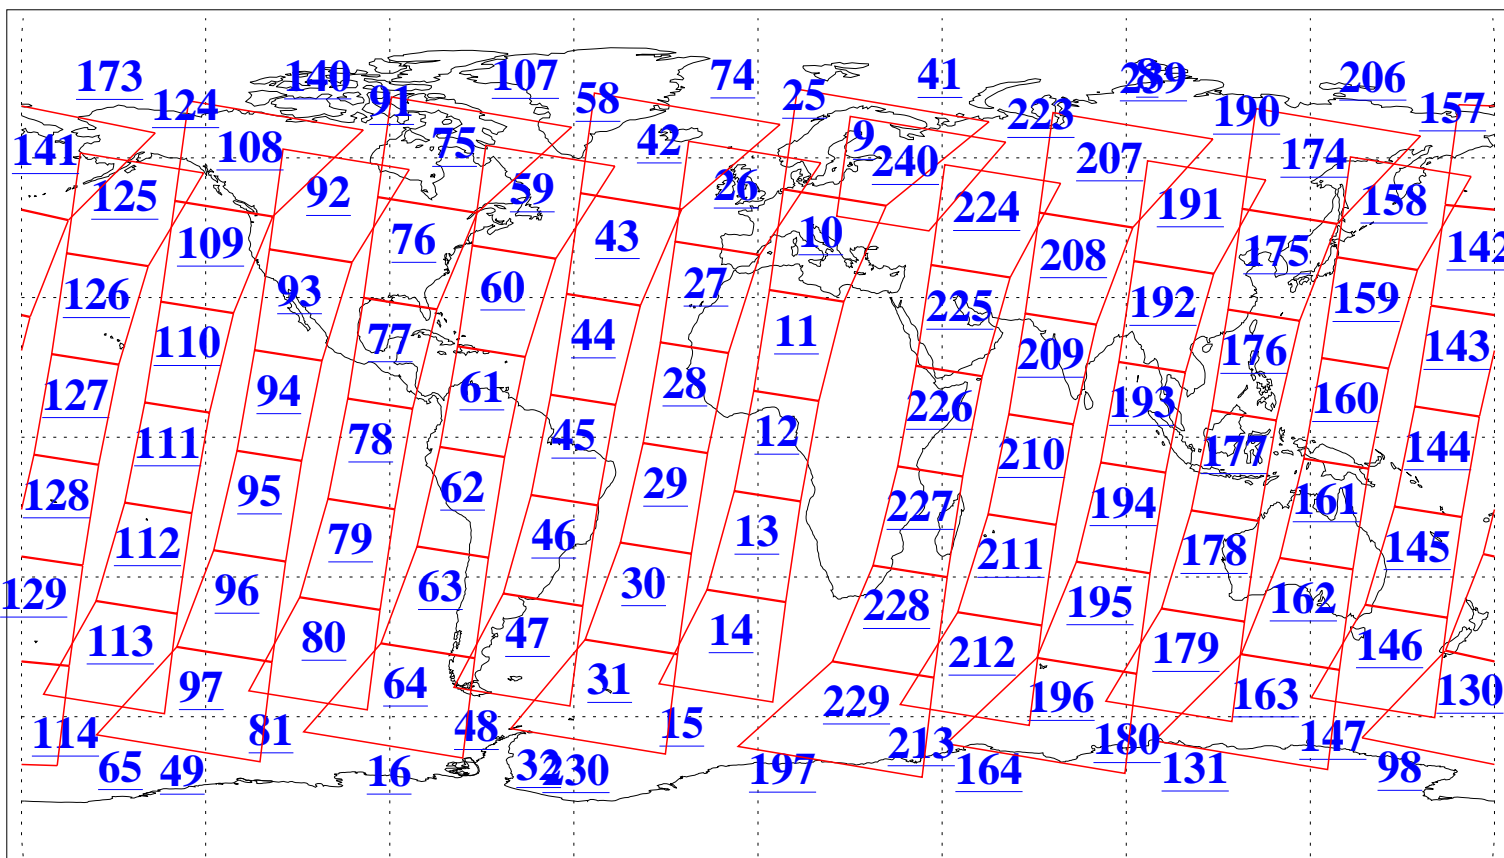

L1B Availability
AMSU Granules: 240
HSB Granules: 0
AIRS Granules: 240

17 Sep 2004
DoY 261
Aqua Day 867
Granules: 1 to 120

Granules: 121 to 240

Legend: AMSU Available, HSB Available, AIRS Available

L1B Availability
AMSU Granules: 240
HSB Granules: 0
AIRS Granules: 240

17 Sep 2004
DoY 261
Aqua Day 867

Ascending Granules

Descending Granules

Legend: AMSU Available, HSB Available, AIRS Available

L1B Availability
 AMSU Granules: 240
 HSB Granules: 0
 AIRS Granules: 240

17 Sep 2004
 DoY 261
 Aqua Day 867

Northern Hemisphere Granules

Southern Hemisphere Granules

Legend: AMSU Available, HSB Available, AIRS Available