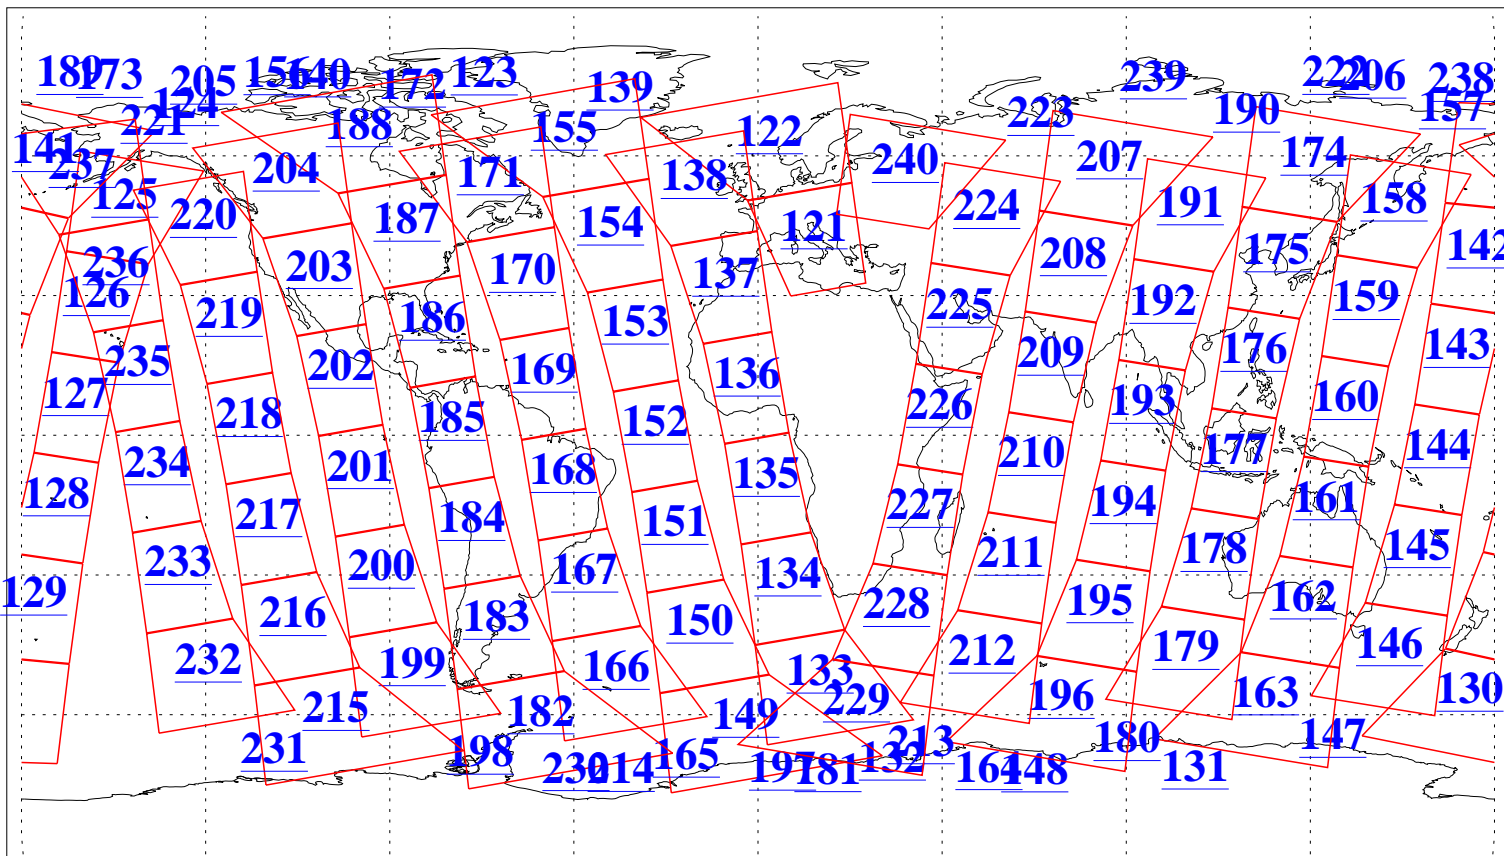

L1B Availability
AMSU Granules: 240
HSB Granules: 0
AIRS Granules: 240

17 Sep 2004
DoY 261
Aqua Day 867
Granules: 1 to 120

Granules: 121 to 240

Legend: AMSU Available, HSB Available, AIRS Available

L1B Availability
AMSU Granules: 240
HSB Granules: 0
AIRS Granules: 240

17 Sep 2004
DoY 261
Aqua Day 867

Ascending Granules

Descending Granules

Legend: AMSU Available, HSB Available, AIRS Available

L1B Availability
 AMSU Granules: 240
 HSB Granules: 0
 AIRS Granules: 240

17 Sep 2004
 DoY 261
 Aqua Day 867

Northern Hemisphere Granules

Southern Hemisphere Granules

Legend: AMSU Available, HSB Available, AIRS Available