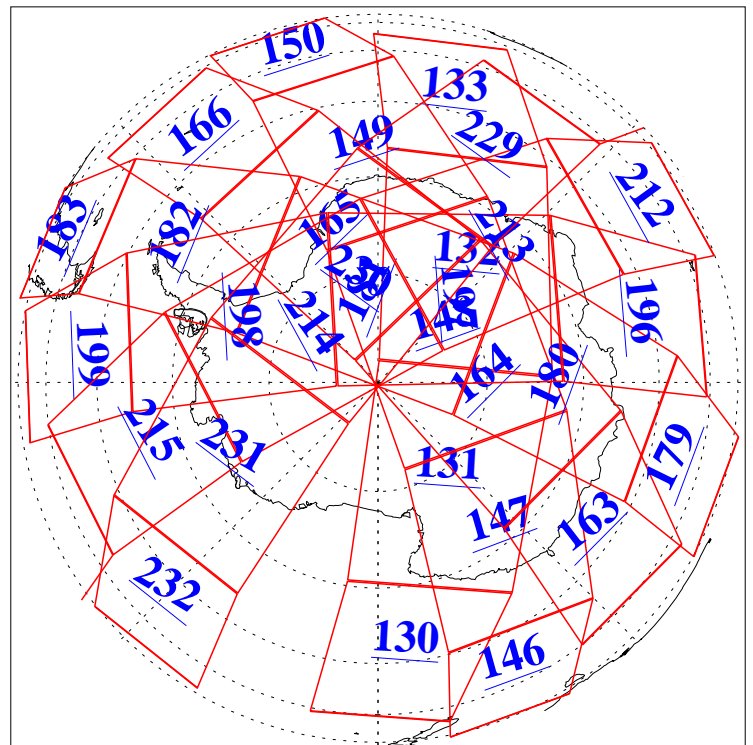

L1B Availability
AMSU Granules: 240
HSB Granules: 0
AIRS Granules: 240

17 Sep 2004
DoY 261
Aqua Day 867
Granules: 1 to 120

Granules: 121 to 240

Legend: AMSU Available, HSB Available, AIRS Available

L1B Availability
AMSU Granules: 240
HSB Granules: 0
AIRS Granules: 240

17 Sep 2004
DoY 261
Aqua Day 867

Ascending Granules

Descending Granules

Legend: AMSU Available, HSB Available, AIRS Available

L1B Availability
 AMSU Granules: 240
 HSB Granules: 0
 AIRS Granules: 240

17 Sep 2004
 DoY 261
 Aqua Day 867

Northern Hemisphere Granules

Southern Hemisphere Granules

Legend: AMSU Available, HSB Available, AIRS Available