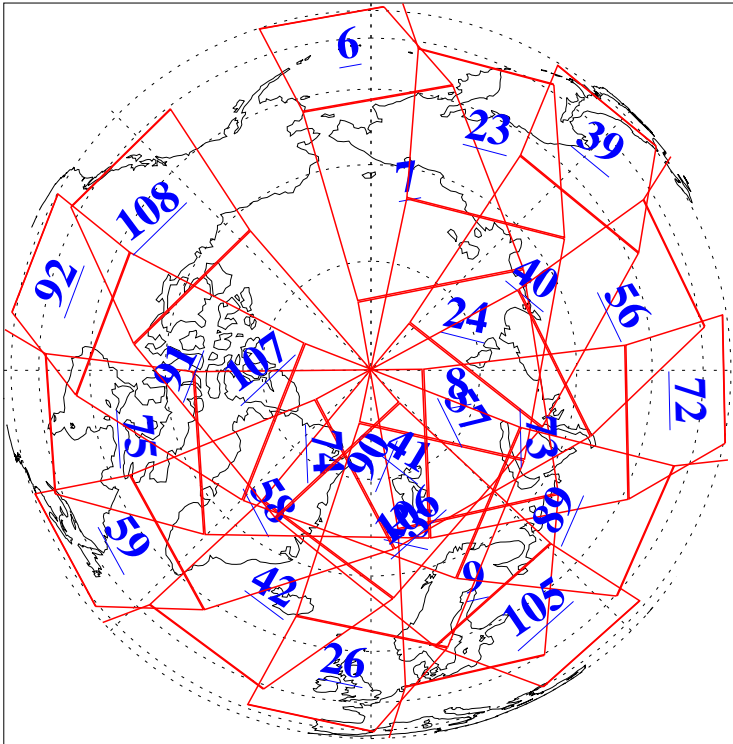

L1B Availability
AMSU Granules: 240
HSB Granules: 0
AIRS Granules: 240

17 Sep 2004
DoY 261
Aqua Day 867
Granules: 1 to 120

Granules: 121 to 240

Legend: AMSU Available, HSB Available, AIRS Available

L1B Availability
AMSU Granules: 240
HSB Granules: 0
AIRS Granules: 240

17 Sep 2004
DoY 261
Aqua Day 867

Ascending Granules

Descending Granules

Legend: AMSU Available, HSB Available, AIRS Available

L1B Availability
 AMSU Granules: 240
 HSB Granules: 0
 AIRS Granules: 240

17 Sep 2004
 DoY 261
 Aqua Day 867

Northern Hemisphere Granules

Southern Hemisphere Granules

Legend: AMSU Available, HSB Available, AIRS Available