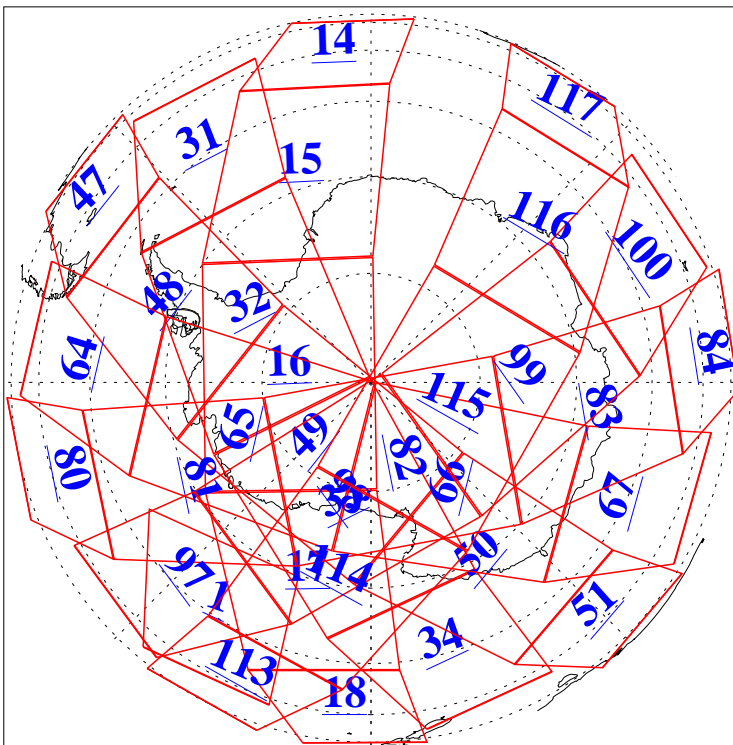

L1B Availability
AMSU Granules: 240
HSB Granules: 0
AIRS Granules: 240

17 Sep 2004
DoY 261
Aqua Day 867
Granules: 1 to 120

Granules: 121 to 240

Legend: AMSU Available, HSB Available, AIRS Available

L1B Availability
AMSU Granules: 240
HSB Granules: 0
AIRS Granules: 240

17 Sep 2004
DoY 261
Aqua Day 867

Ascending Granules

Descending Granules

Legend: AMSU Available, HSB Available, AIRS Available

L1B Availability
 AMSU Granules: 240
 HSB Granules: 0
 AIRS Granules: 240

17 Sep 2004
 DoY 261
 Aqua Day 867

Northern Hemisphere Granules

Southern Hemisphere Granules

Legend: AMSU Available, HSB Available, AIRS Available