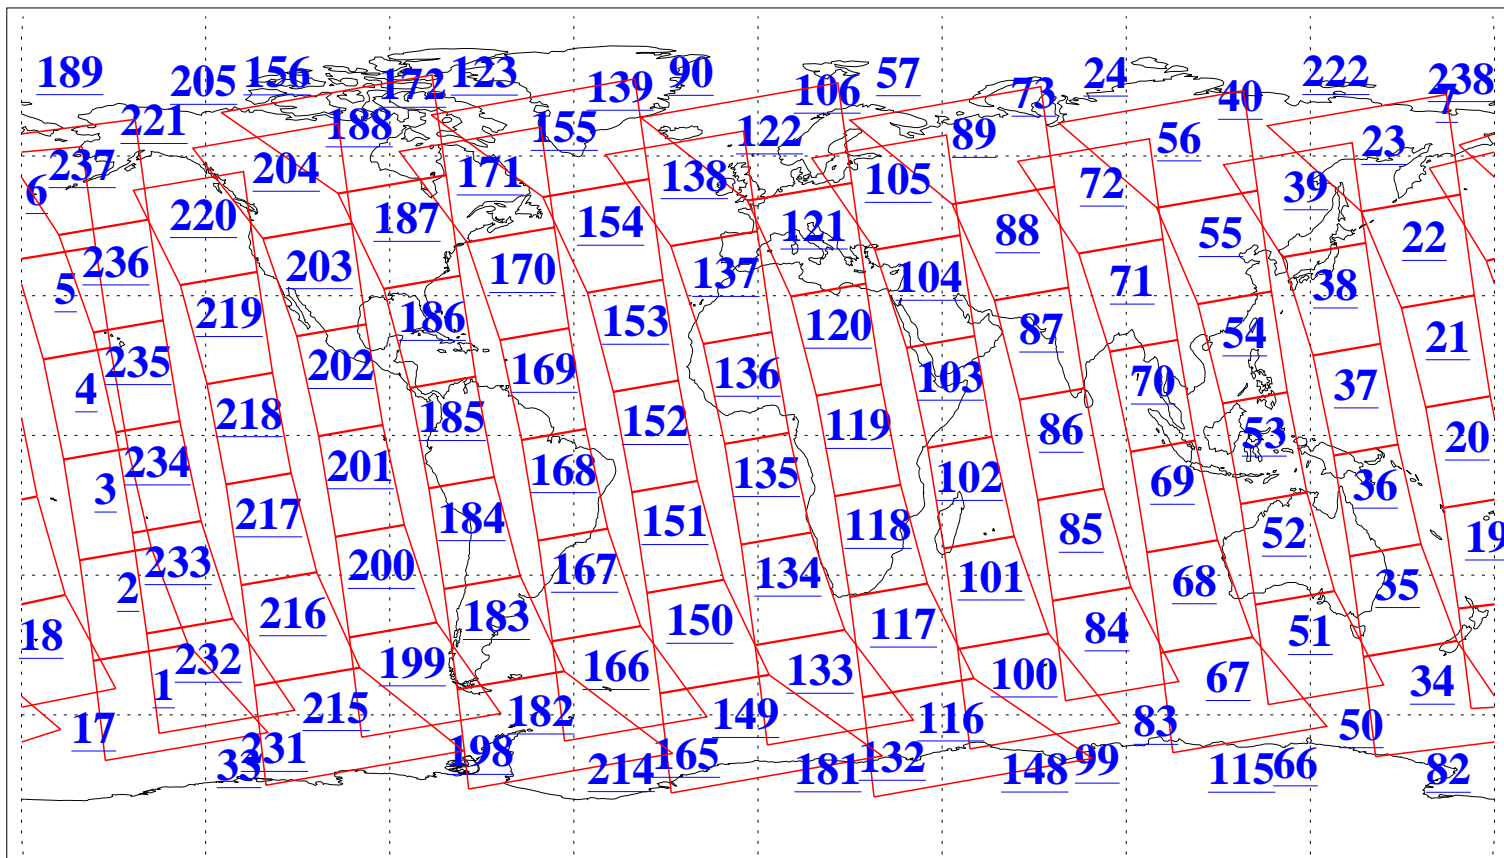

L1B Availability
AMSU Granules: 240
HSB Granules: 0
AIRS Granules: 240

17 Sep 2004
DoY 261
Aqua Day 867
Granules: 1 to 120

Granules: 121 to 240

Legend: AMSU Available, HSB Available, AIRS Available

L1B Availability
AMSU Granules: 240
HSB Granules: 0
AIRS Granules: 240

17 Sep 2004
DoY 261
Aqua Day 867

Ascending Granules

Descending Granules

Legend: AMSU Available, HSB Available, AIRS Available

L1B Availability
 AMSU Granules: 240
 HSB Granules: 0
 AIRS Granules: 240

17 Sep 2004
 DoY 261
 Aqua Day 867

Northern Hemisphere Granules

Southern Hemisphere Granules

Legend: AMSU Available, HSB Available, AIRS Available