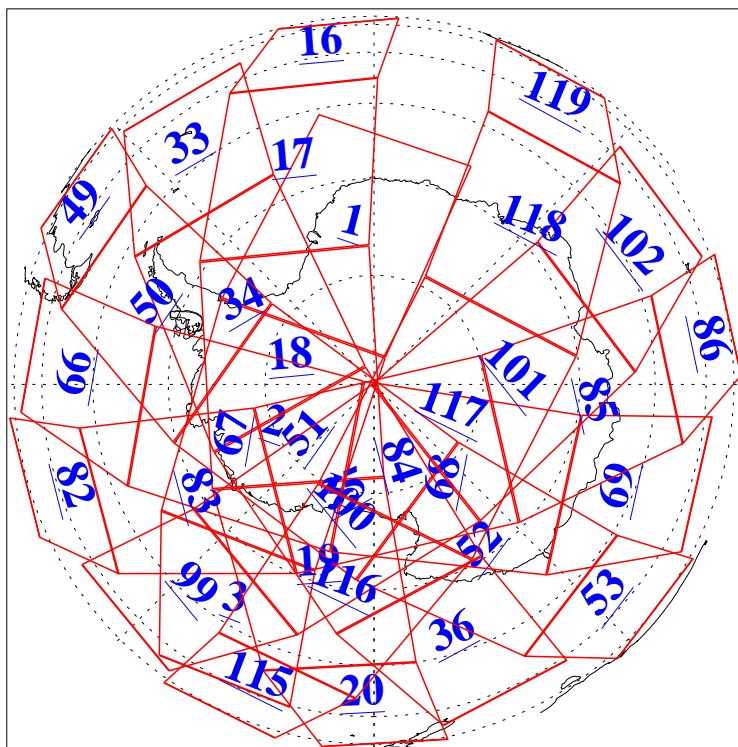

Legend: AMSU Available, HSB Available, AIRS Available