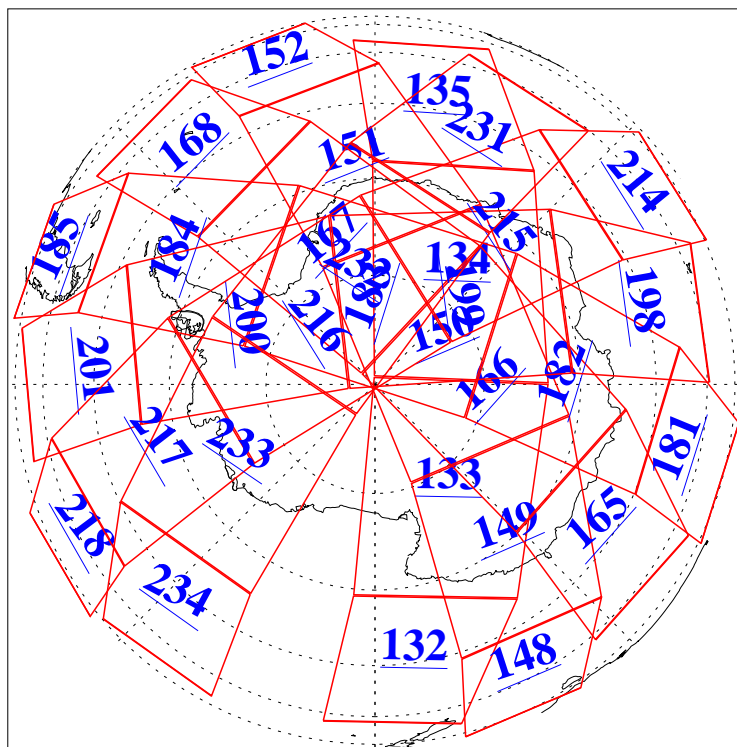

Legend: AMSU Available, HSB Available, AIRS Available