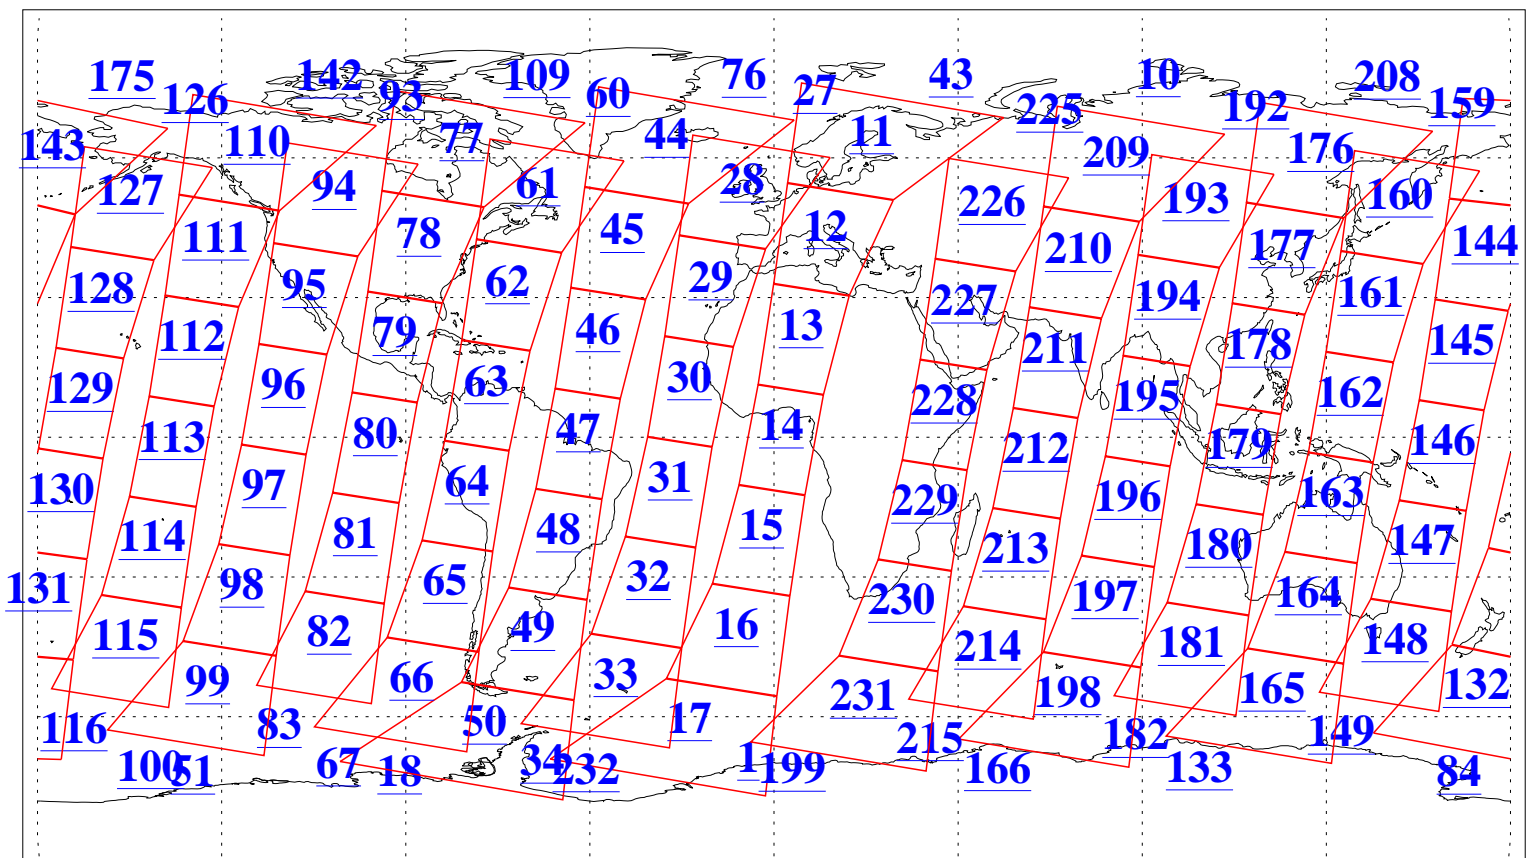

L1B Availability  
AMSU Granules: 240  
HSB Granules: 0  
AIRS Granules: 240

15 Sep 2004  
DoY 259  
Aqua Day 865  
Granules: 1 to 120

Granules: 121 to 240

Legend: AMSU Available, HSB Available, AIRS Available

L1B Availability  
 AMSU Granules: 240  
 HSB Granules: 0  
 AIRS Granules: 240

15 Sep 2004  
 DoY 259  
 Aqua Day 865

Ascending Granules

Descending Granules

Legend: AMSU Available, HSB Available, AIRS Available