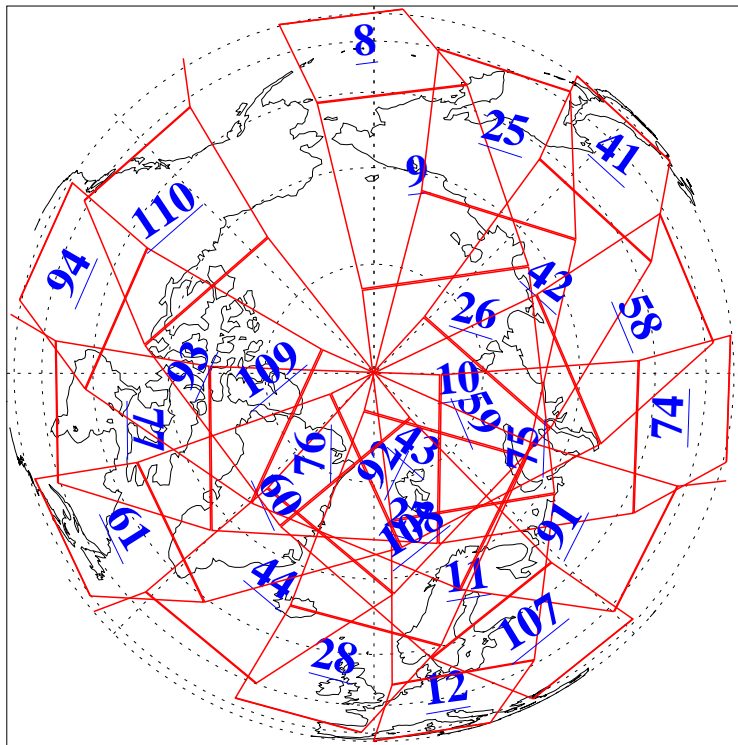

L1B Availability  
AMSU Granules: 240  
HSB Granules: 0  
AIRS Granules: 240

15 Sep 2004  
DoY 259  
Aqua Day 865  
Granules: 1 to 120

Granules: 121 to 240

Legend: AMSU Available, HSB Available, AIRS Available

L1B Availability  
 AMSU Granules: 240  
 HSB Granules: 0  
 AIRS Granules: 240

15 Sep 2004  
 DoY 259  
 Aqua Day 865

Ascending Granules

Descending Granules

Legend: AMSU Available, HSB Available, AIRS Available

### Northern Hemisphere Granules