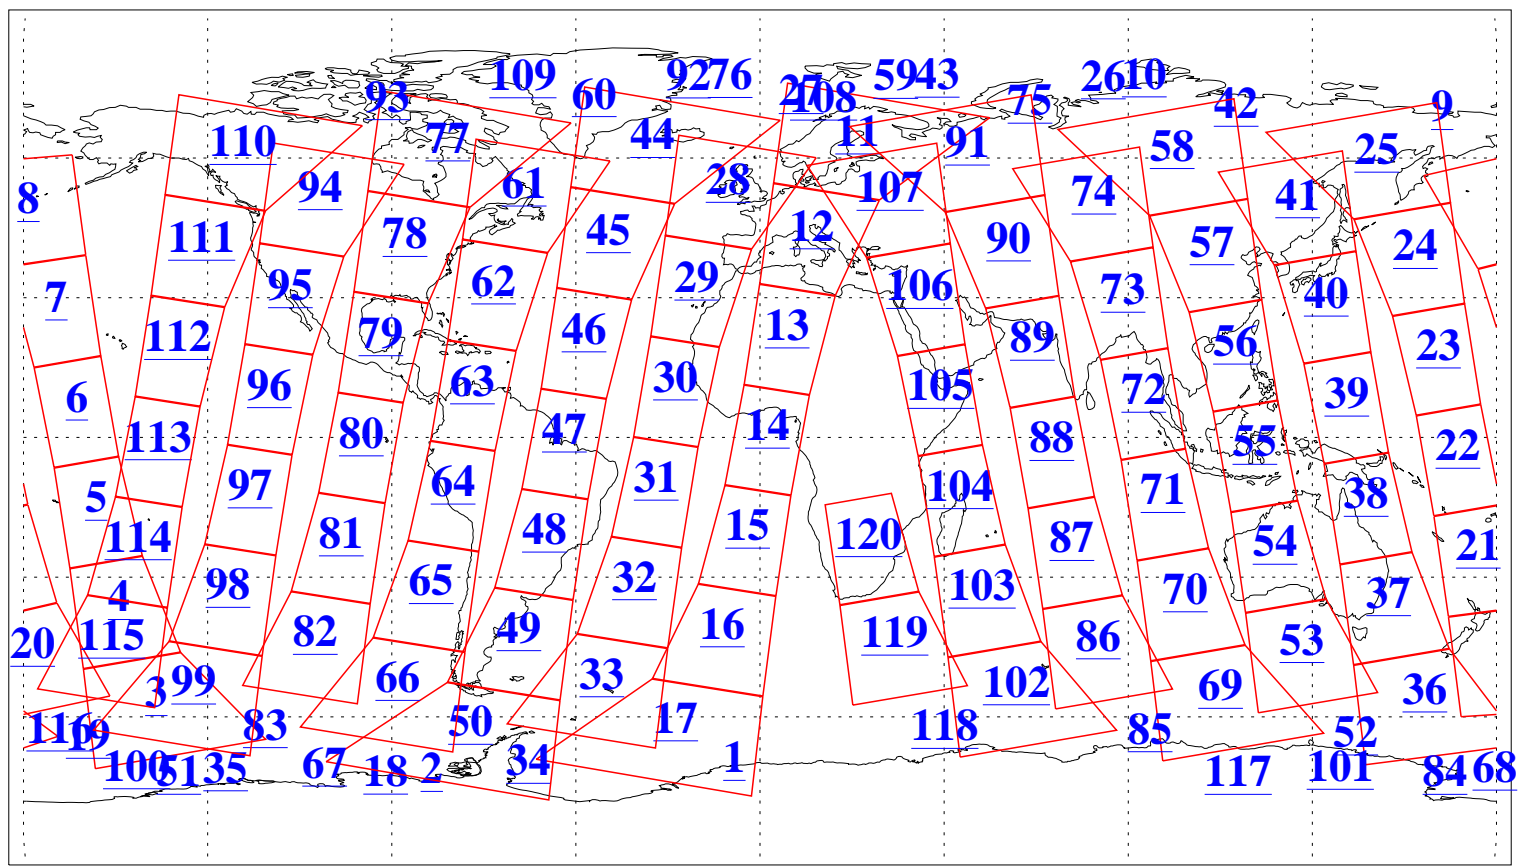

L1B Availability  
AMSU Granules: 240  
HSB Granules: 0  
AIRS Granules: 240

15 Sep 2004  
DoY 259  
Aqua Day 865  
Granules: 1 to 120

Granules: 121 to 240

Legend: AMSU Available, HSB Available, AIRS Available

L1B Availability  
 AMSU Granules: 240  
 HSB Granules: 0  
 AIRS Granules: 240

15 Sep 2004  
 DoY 259  
 Aqua Day 865

Ascending Granules

Descending Granules

Legend: AMSU Available, HSB Available, AIRS Available

### Northern Hemisphere Granules