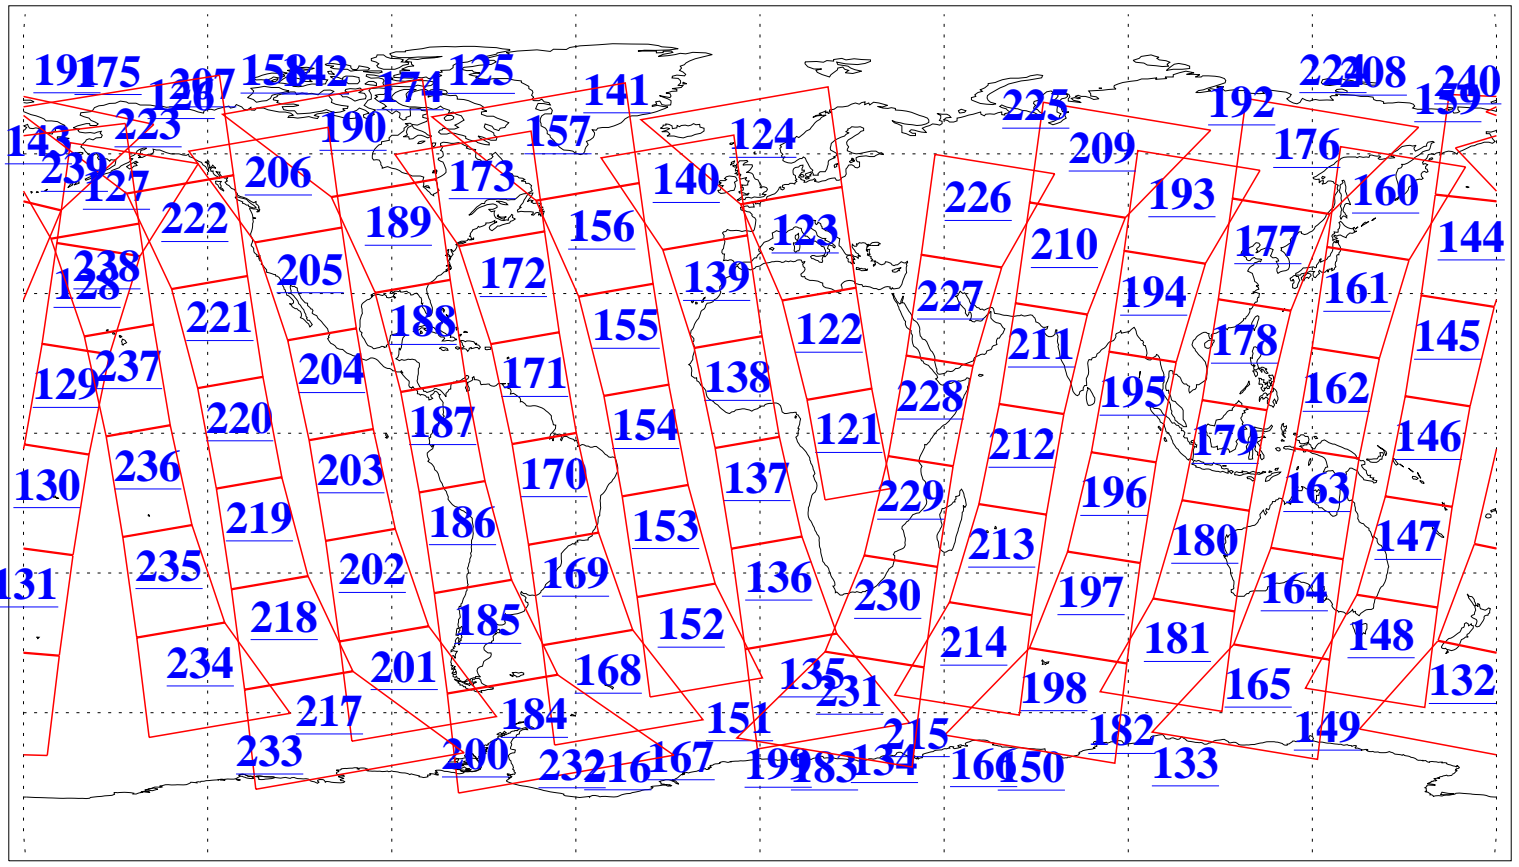

L1B Availability  
AMSU Granules: 240  
HSB Granules: 0  
AIRS Granules: 240

15 Sep 2004  
DoY 259  
Aqua Day 865  
Granules: 1 to 120

Granules: 121 to 240

Legend: AMSU Available, HSB Available, AIRS Available

L1B Availability  
 AMSU Granules: 240  
 HSB Granules: 0  
 AIRS Granules: 240

15 Sep 2004  
 DoY 259  
 Aqua Day 865

Ascending Granules

Descending Granules

Legend: AMSU Available, HSB Available, AIRS Available