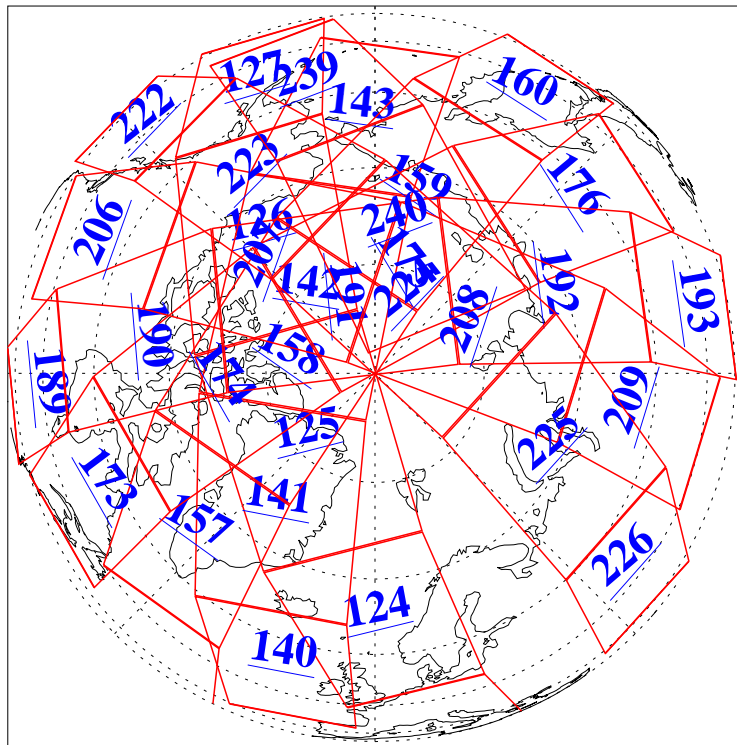

L1B Availability  
AMSU Granules: 240  
HSB Granules: 0  
AIRS Granules: 240

15 Sep 2004  
DoY 259  
Aqua Day 865  
Granules: 1 to 120

Granules: 121 to 240

Legend: AMSU Available, HSB Available, AIRS Available

L1B Availability  
 AMSU Granules: 240  
 HSB Granules: 0  
 AIRS Granules: 240

15 Sep 2004  
 DoY 259  
 Aqua Day 865

Ascending Granules

Descending Granules

Legend: AMSU Available, HSB Available, AIRS Available

### Northern Hemisphere Granules