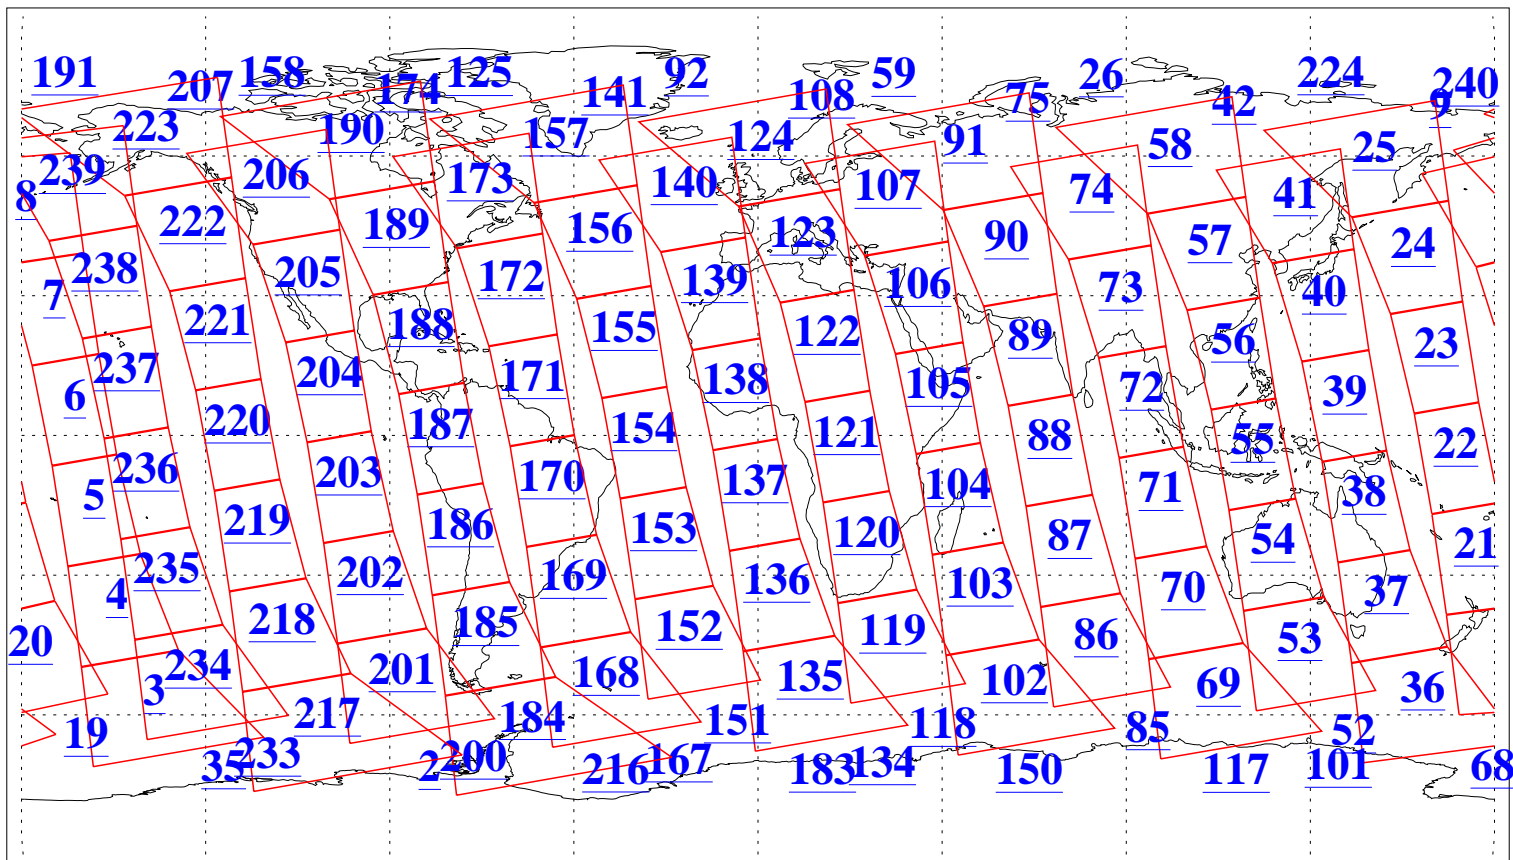

L1B Availability  
AMSU Granules: 240  
HSB Granules: 0  
AIRS Granules: 240

15 Sep 2004  
DoY 259  
Aqua Day 865  
Granules: 1 to 120

Granules: 121 to 240

Legend: AMSU Available, HSB Available, AIRS Available

L1B Availability  
 AMSU Granules: 240  
 HSB Granules: 0  
 AIRS Granules: 240

15 Sep 2004  
 DoY 259  
 Aqua Day 865

Ascending Granules

Descending Granules

Legend: AMSU Available, HSB Available, AIRS Available