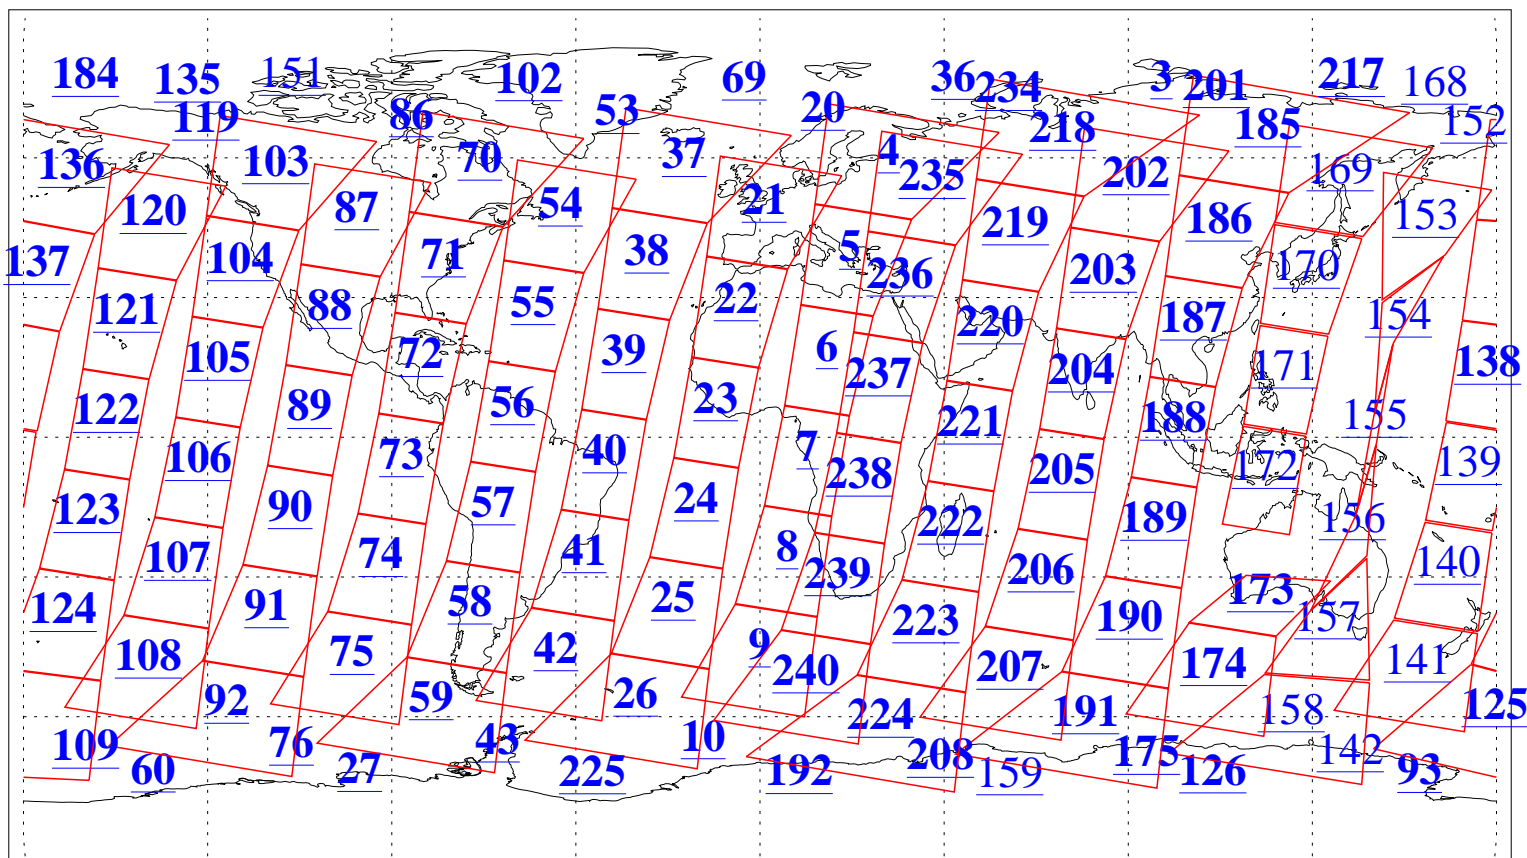

L1B Availability
AMSU Granules: 240
HSB Granules: 0
AIRS Granules: 206

14 Sep 2004
DoY 258
Aqua Day 864
Granules: 1 to 120

Granules: 121 to 240

Legend: AMSU Available, HSB Available, AIRS Available

L1B Availability
AMSU Granules: 240
HSB Granules: 0
AIRS Granules: 206

14 Sep 2004
DoY 258
Aqua Day 864

Ascending Granules

Descending Granules

Legend: AMSU Available, HSB Available, AIRS Available

L1B Availability
 AMSU Granules: 240
 HSB Granules: 0
 AIRS Granules: 206

14 Sep 2004
 DoY 258
 Aqua Day 864

Northern Hemisphere Granules

Southern Hemisphere Granules

Legend: AMSU Available, HSB Available, AIRS Available