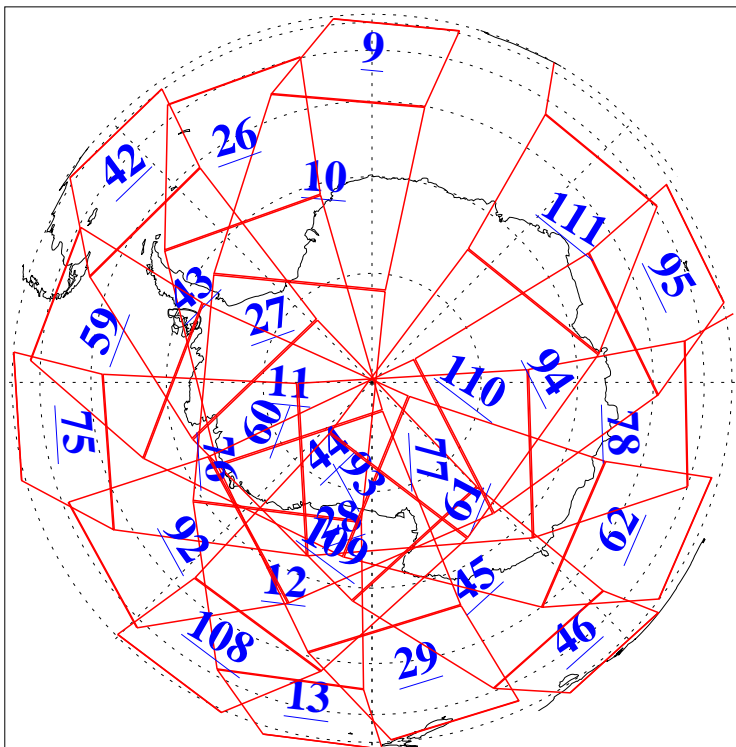

L1B Availability
AMSU Granules: 240
HSB Granules: 0
AIRS Granules: 206

14 Sep 2004
DoY 258
Aqua Day 864
Granules: 1 to 120

Granules: 121 to 240

Legend: AMSU Available, HSB Available, AIRS Available

L1B Availability
AMSU Granules: 240
HSB Granules: 0
AIRS Granules: 206

14 Sep 2004
DoY 258
Aqua Day 864

Ascending Granules

Descending Granules

Legend: AMSU Available, HSB Available, AIRS Available

L1B Availability
 AMSU Granules: 240
 HSB Granules: 0
 AIRS Granules: 206

14 Sep 2004
 DoY 258
 Aqua Day 864

Northern Hemisphere Granules

Southern Hemisphere Granules

Legend: AMSU Available, HSB Available, AIRS Available