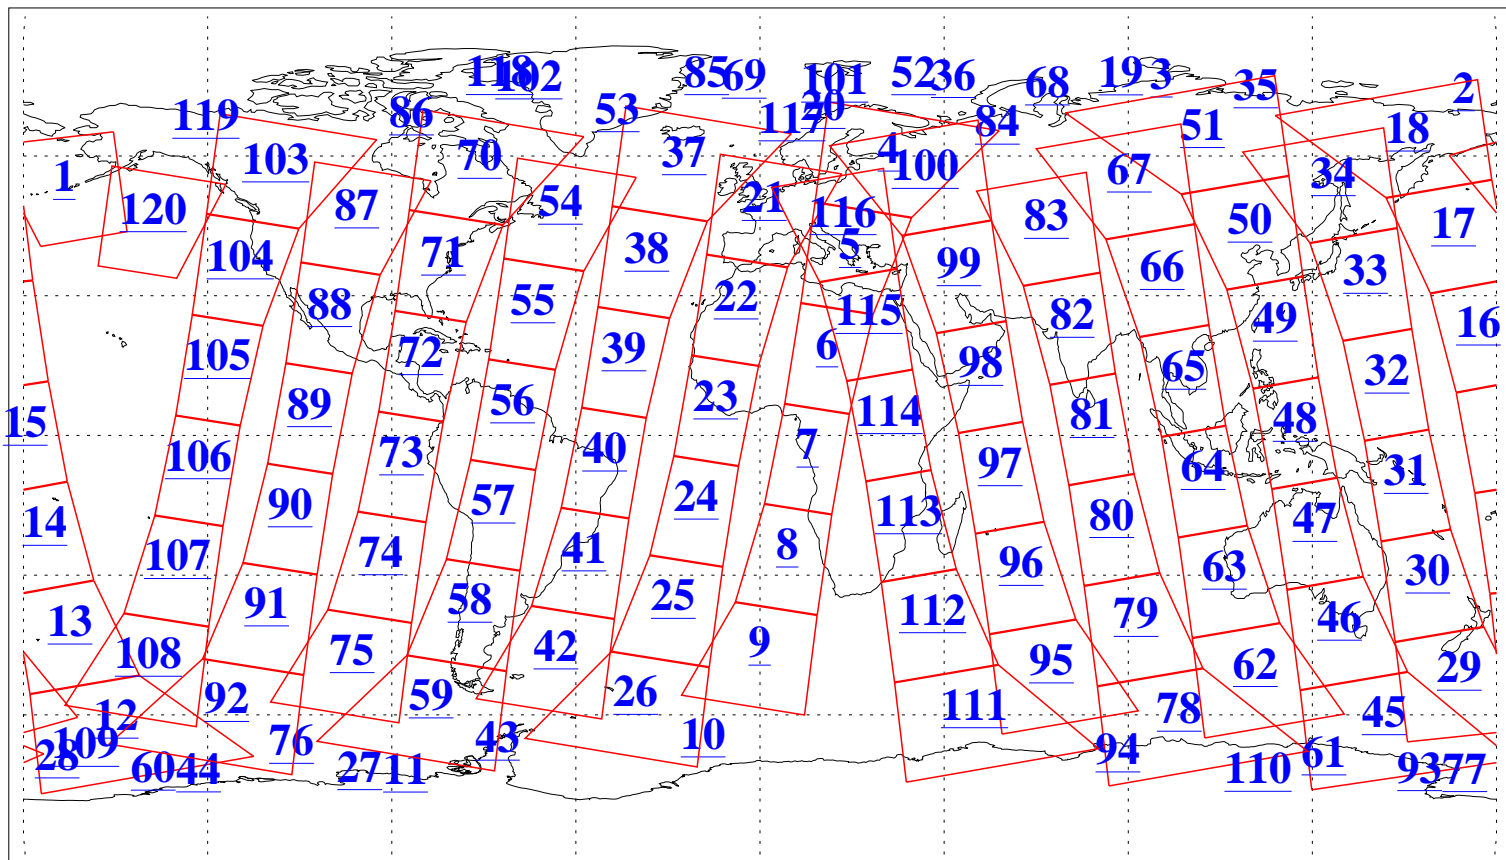

L1B Availability
AMSU Granules: 240
HSB Granules: 0
AIRS Granules: 206

14 Sep 2004
DoY 258
Aqua Day 864
Granules: 1 to 120

Granules: 121 to 240

Legend: AMSU Available, HSB Available, AIRS Available

L1B Availability
AMSU Granules: 240
HSB Granules: 0
AIRS Granules: 206

14 Sep 2004
DoY 258
Aqua Day 864

Ascending Granules

Descending Granules

Legend: AMSU Available, HSB Available, AIRS Available

L1B Availability
 AMSU Granules: 240
 HSB Granules: 0
 AIRS Granules: 206

14 Sep 2004
 DoY 258
 Aqua Day 864

Northern Hemisphere Granules

Southern Hemisphere Granules

Legend: AMSU Available, HSB Available, AIRS Available