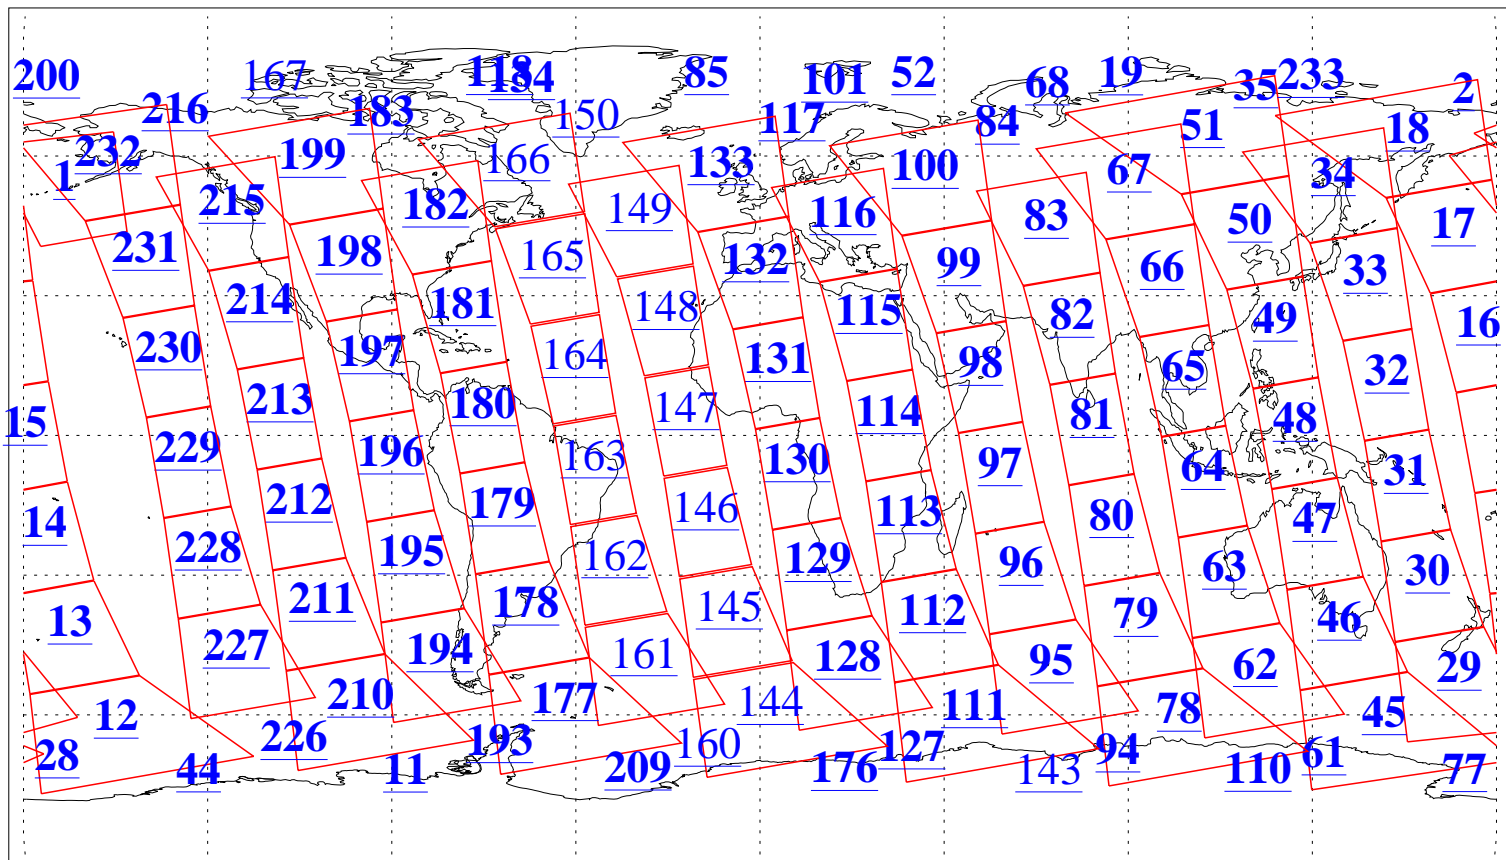

L1B Availability
AMSU Granules: 240
HSB Granules: 0
AIRS Granules: 206

14 Sep 2004
DoY 258
Aqua Day 864
Granules: 1 to 120

Granules: 121 to 240

Legend: AMSU Available, HSB Available, AIRS Available

L1B Availability
AMSU Granules: 240
HSB Granules: 0
AIRS Granules: 206

14 Sep 2004
DoY 258
Aqua Day 864

Ascending Granules

Descending Granules

Legend: AMSU Available, HSB Available, AIRS Available

L1B Availability
 AMSU Granules: 240
 HSB Granules: 0
 AIRS Granules: 206

14 Sep 2004
 DoY 258
 Aqua Day 864

Northern Hemisphere Granules

Southern Hemisphere Granules

Legend: AMSU Available, HSB Available, AIRS Available