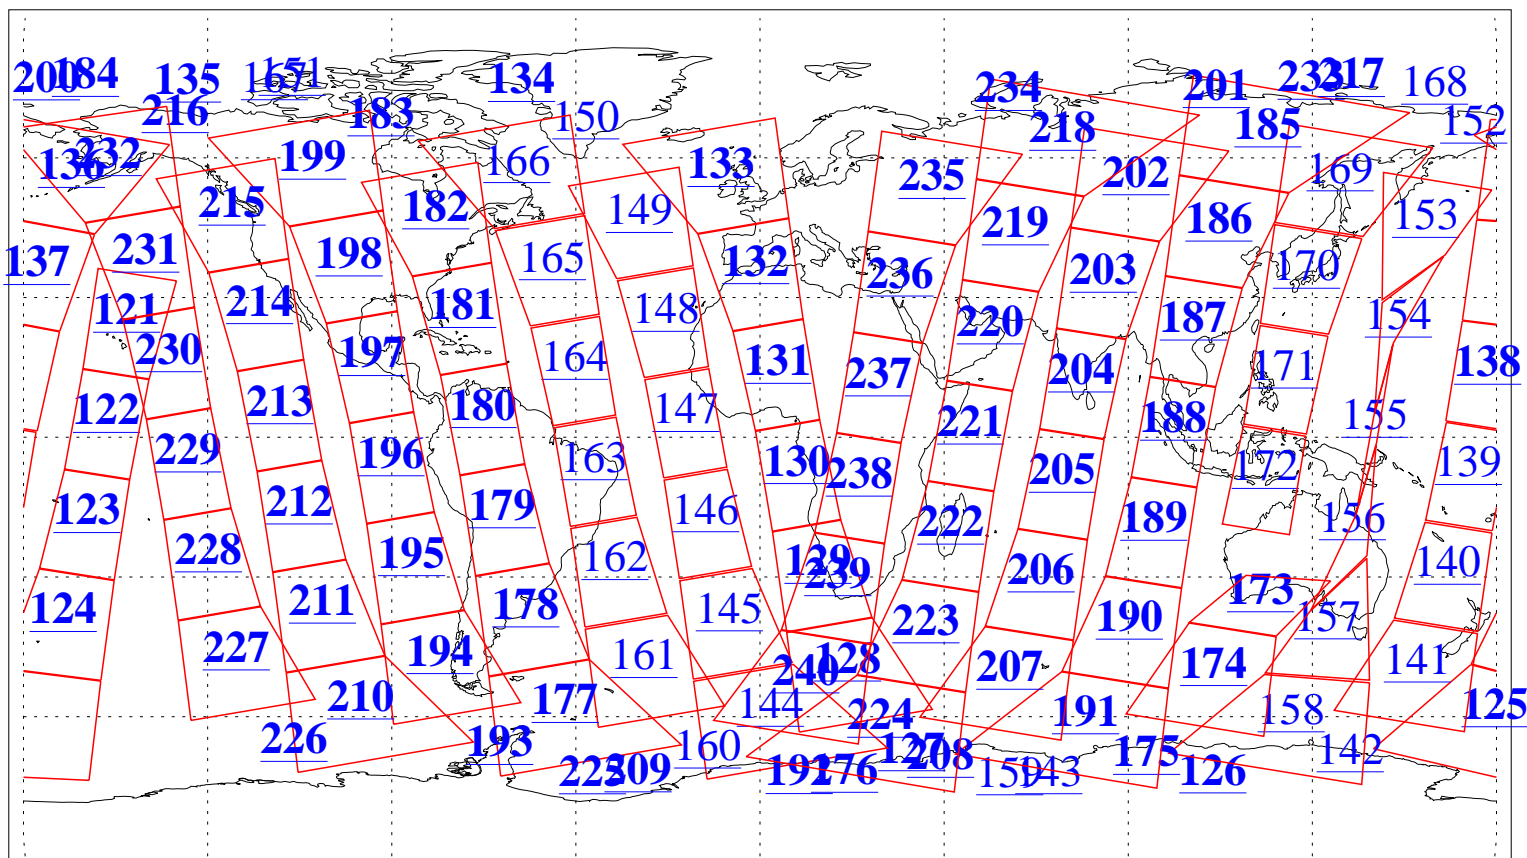

L1B Availability
AMSU Granules: 240
HSB Granules: 0
AIRS Granules: 206

14 Sep 2004
DoY 258
Aqua Day 864
Granules: 1 to 120

Granules: 121 to 240

Legend: AMSU Available, HSB Available, AIRS Available

L1B Availability
AMSU Granules: 240
HSB Granules: 0
AIRS Granules: 206

14 Sep 2004
DoY 258
Aqua Day 864

Ascending Granules

Descending Granules

Legend: AMSU Available, HSB Available, AIRS Available

L1B Availability
 AMSU Granules: 240
 HSB Granules: 0
 AIRS Granules: 206

14 Sep 2004
 DoY 258
 Aqua Day 864