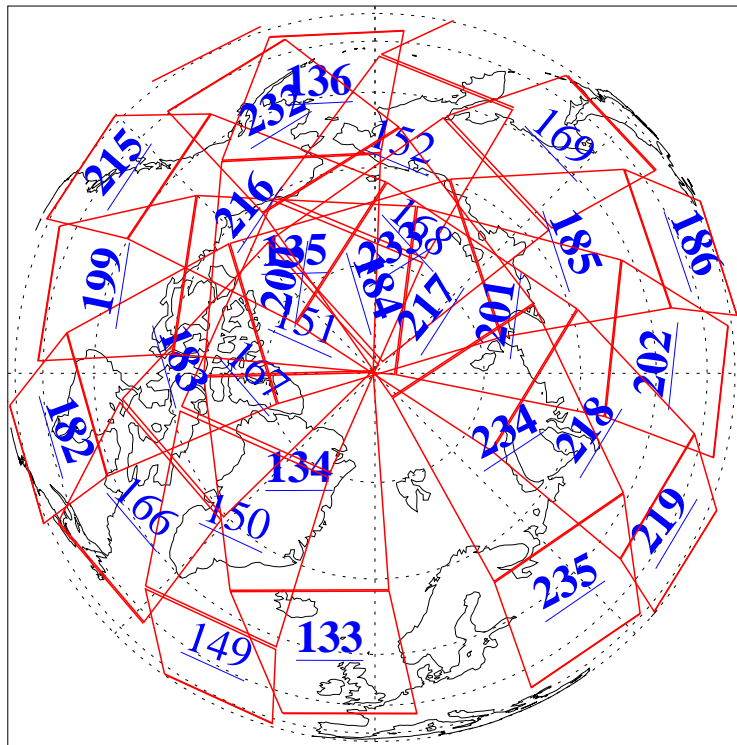

L1B Availability
AMSU Granules: 240
HSB Granules: 0
AIRS Granules: 206

14 Sep 2004
DoY 258
Aqua Day 864
Granules: 1 to 120

Granules: 121 to 240

Legend: AMSU Available, HSB Available, AIRS Available

L1B Availability
AMSU Granules: 240
HSB Granules: 0
AIRS Granules: 206

14 Sep 2004
DoY 258
Aqua Day 864

Ascending Granules

Descending Granules

Legend: AMSU Available, HSB Available, AIRS Available

L1B Availability
 AMSU Granules: 240
 HSB Granules: 0
 AIRS Granules: 206

14 Sep 2004
 DoY 258
 Aqua Day 864

Northern Hemisphere Granules

Southern Hemisphere Granules

Legend: AMSU Available, HSB Available, AIRS Available