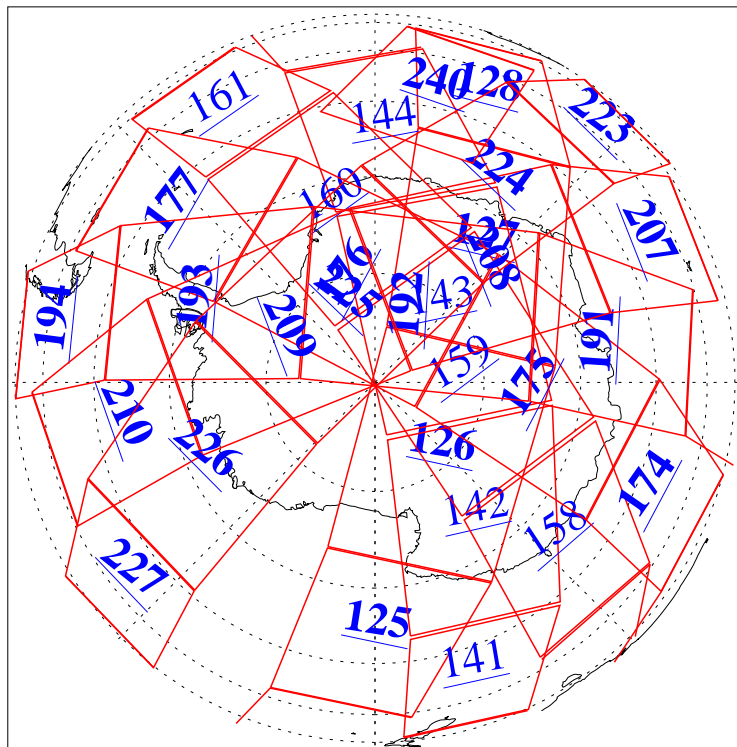

L1B Availability
AMSU Granules: 240
HSB Granules: 0
AIRS Granules: 206

14 Sep 2004
DoY 258
Aqua Day 864
Granules: 1 to 120

Granules: 121 to 240

Legend: AMSU Available, HSB Available, AIRS Available

L1B Availability
AMSU Granules: 240
HSB Granules: 0
AIRS Granules: 206

14 Sep 2004
DoY 258
Aqua Day 864

Ascending Granules

Descending Granules

Legend: AMSU Available, HSB Available, AIRS Available

L1B Availability
 AMSU Granules: 240
 HSB Granules: 0
 AIRS Granules: 206

14 Sep 2004
 DoY 258
 Aqua Day 864

Northern Hemisphere Granules

Southern Hemisphere Granules

Legend: AMSU Available, HSB Available, AIRS Available