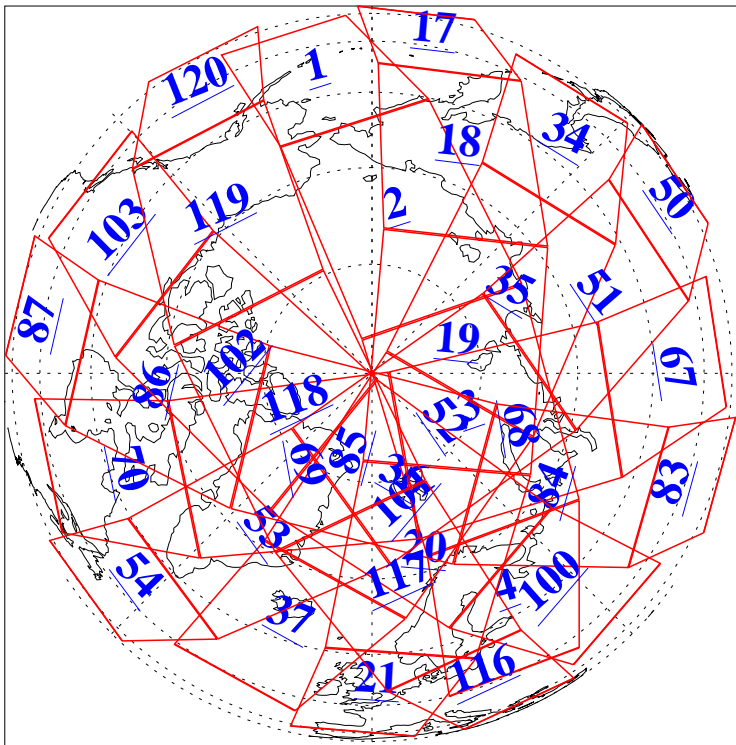

L1B Availability
AMSU Granules: 240
HSB Granules: 0
AIRS Granules: 206

14 Sep 2004
DoY 258
Aqua Day 864
Granules: 1 to 120

Granules: 121 to 240

Legend: AMSU Available, HSB Available, AIRS Available

L1B Availability
AMSU Granules: 240
HSB Granules: 0
AIRS Granules: 206

14 Sep 2004
DoY 258
Aqua Day 864

Ascending Granules

Descending Granules

Legend: AMSU Available, HSB Available, AIRS Available

L1B Availability
 AMSU Granules: 240
 HSB Granules: 0
 AIRS Granules: 206

14 Sep 2004
 DoY 258
 Aqua Day 864

Northern Hemisphere Granules

Southern Hemisphere Granules

Legend: AMSU Available, HSB Available, AIRS Available