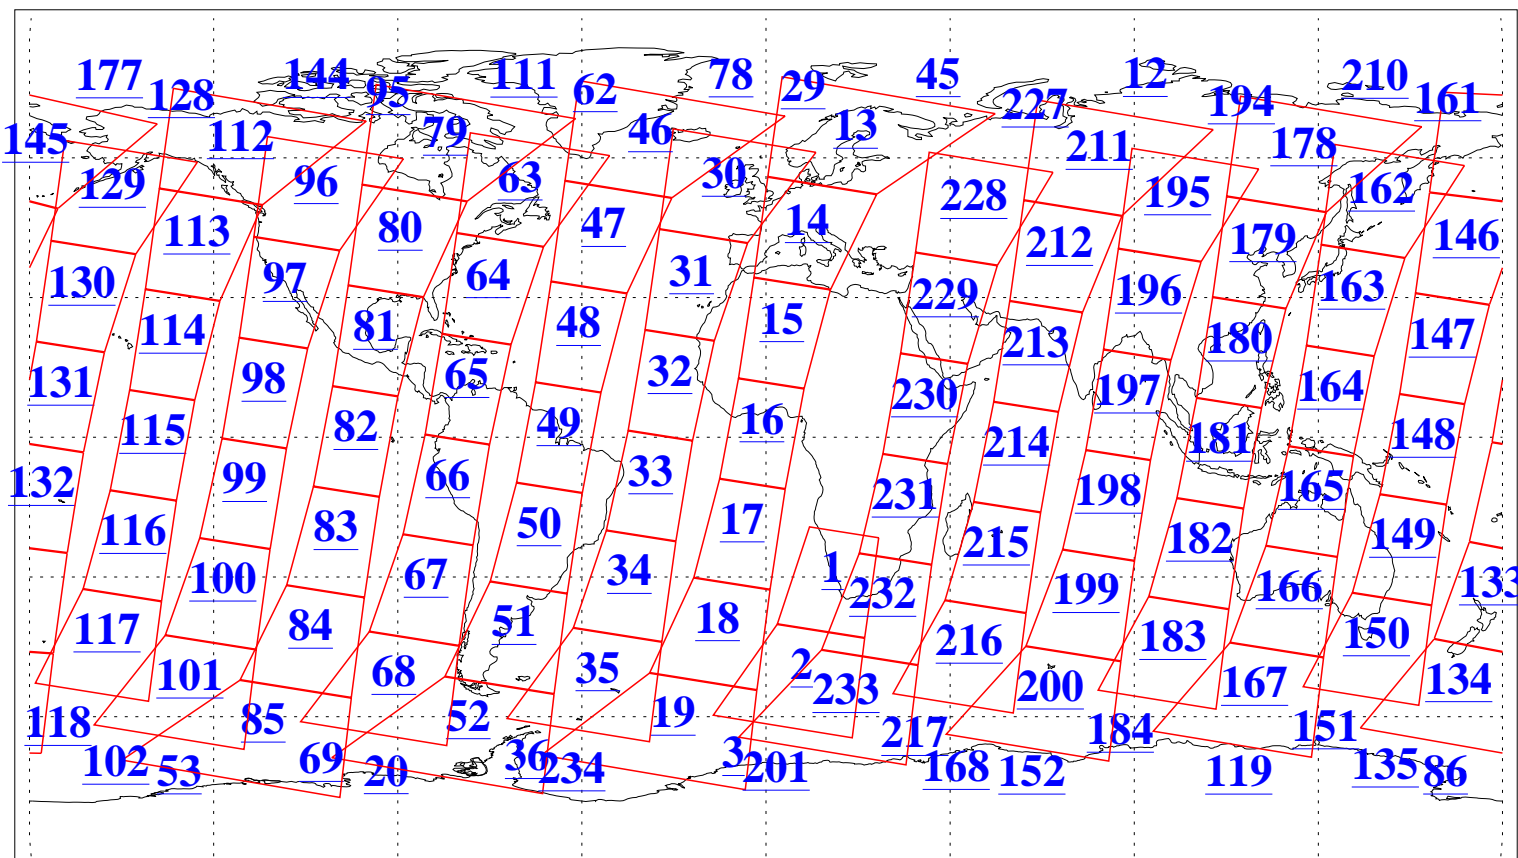

L1B Availability
AMSU Granules: 240
HSB Granules: 0
AIRS Granules: 240

13 Sep 2004
DoY 257
Aqua Day 863
Granules: 1 to 120

Granules: 121 to 240

Legend: AMSU Available, HSB Available, AIRS Available

L1B Availability
AMSU Granules: 240
HSB Granules: 0
AIRS Granules: 240

13 Sep 2004
DoY 257
Aqua Day 863

Ascending Granules

Descending Granules

Legend: AMSU Available, HSB Available, AIRS Available

L1B Availability
 AMSU Granules: 240
 HSB Granules: 0
 AIRS Granules: 240

13 Sep 2004
 DoY 257
 Aqua Day 863

Northern Hemisphere Granules

Southern Hemisphere Granules

Legend: AMSU Available, HSB Available, AIRS Available