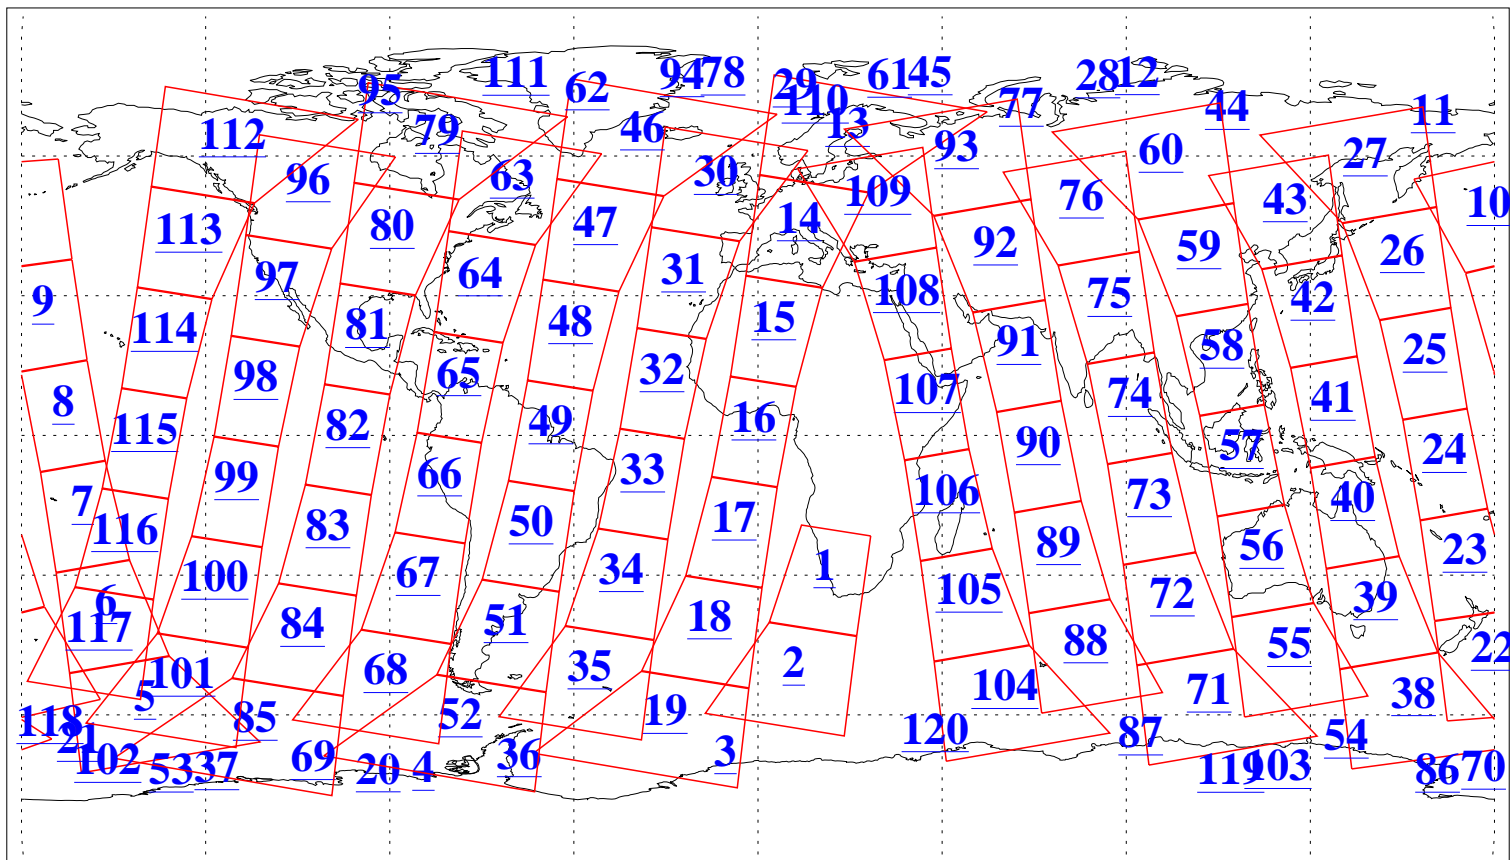

L1B Availability
AMSU Granules: 240
HSB Granules: 0
AIRS Granules: 240

13 Sep 2004
DoY 257
Aqua Day 863
Granules: 1 to 120

Granules: 121 to 240

Legend: AMSU Available, HSB Available, AIRS Available

L1B Availability
AMSU Granules: 240
HSB Granules: 0
AIRS Granules: 240

13 Sep 2004
DoY 257
Aqua Day 863

Ascending Granules

Descending Granules

Legend: AMSU Available, HSB Available, AIRS Available

L1B Availability
 AMSU Granules: 240
 HSB Granules: 0
 AIRS Granules: 240

13 Sep 2004
 DoY 257
 Aqua Day 863

Northern Hemisphere Granules

Southern Hemisphere Granules

Legend: AMSU Available, HSB Available, AIRS Available