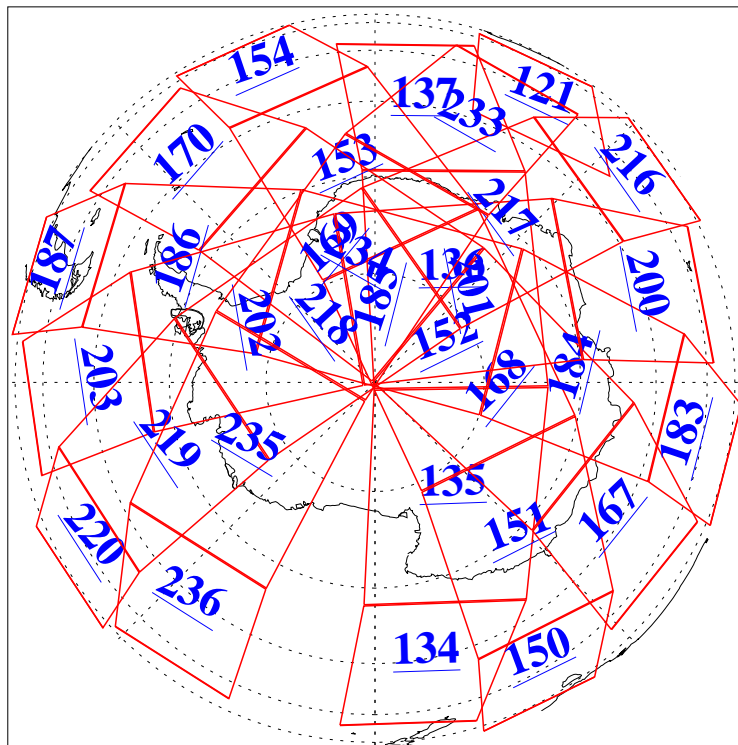

L1B Availability
AMSU Granules: 240
HSB Granules: 0
AIRS Granules: 240

13 Sep 2004
DoY 257
Aqua Day 863
Granules: 1 to 120

Granules: 121 to 240

Legend: AMSU Available, HSB Available, AIRS Available

L1B Availability
AMSU Granules: 240
HSB Granules: 0
AIRS Granules: 240

13 Sep 2004
DoY 257
Aqua Day 863

Ascending Granules

Descending Granules

Legend: AMSU Available, HSB Available, AIRS Available

L1B Availability
 AMSU Granules: 240
 HSB Granules: 0
 AIRS Granules: 240

13 Sep 2004
 DoY 257
 Aqua Day 863

Northern Hemisphere Granules

Southern Hemisphere Granules

Legend: AMSU Available, HSB Available, AIRS Available