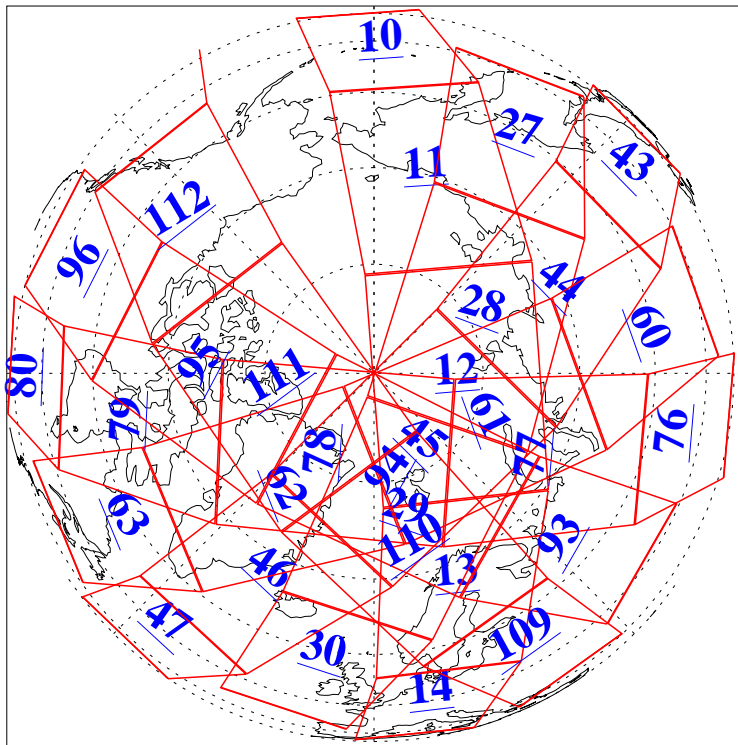

L1B Availability
AMSU Granules: 240
HSB Granules: 0
AIRS Granules: 240

13 Sep 2004
DoY 257
Aqua Day 863
Granules: 1 to 120

Granules: 121 to 240

Legend: AMSU Available, HSB Available, AIRS Available

L1B Availability
AMSU Granules: 240
HSB Granules: 0
AIRS Granules: 240

13 Sep 2004
DoY 257
Aqua Day 863

Ascending Granules

Descending Granules

Legend: AMSU Available, HSB Available, AIRS Available

L1B Availability
 AMSU Granules: 240
 HSB Granules: 0
 AIRS Granules: 240

13 Sep 2004
 DoY 257
 Aqua Day 863

Northern Hemisphere Granules

Southern Hemisphere Granules

Legend: AMSU Available, HSB Available, AIRS Available