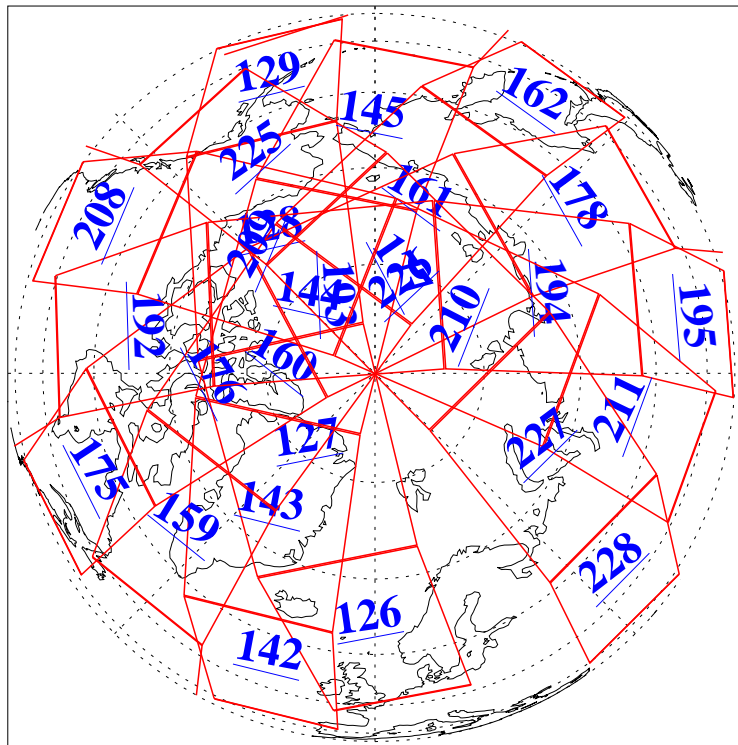

L1B Availability
AMSU Granules: 240
HSB Granules: 0
AIRS Granules: 240

13 Sep 2004
DoY 257
Aqua Day 863
Granules: 1 to 120

Granules: 121 to 240

Legend: AMSU Available, HSB Available, AIRS Available

L1B Availability
AMSU Granules: 240
HSB Granules: 0
AIRS Granules: 240

13 Sep 2004
DoY 257
Aqua Day 863

Ascending Granules

Descending Granules

Legend: AMSU Available, HSB Available, AIRS Available

L1B Availability
 AMSU Granules: 240
 HSB Granules: 0
 AIRS Granules: 240

13 Sep 2004
 DoY 257
 Aqua Day 863

Northern Hemisphere Granules

Southern Hemisphere Granules

Legend: AMSU Available, HSB Available, AIRS Available