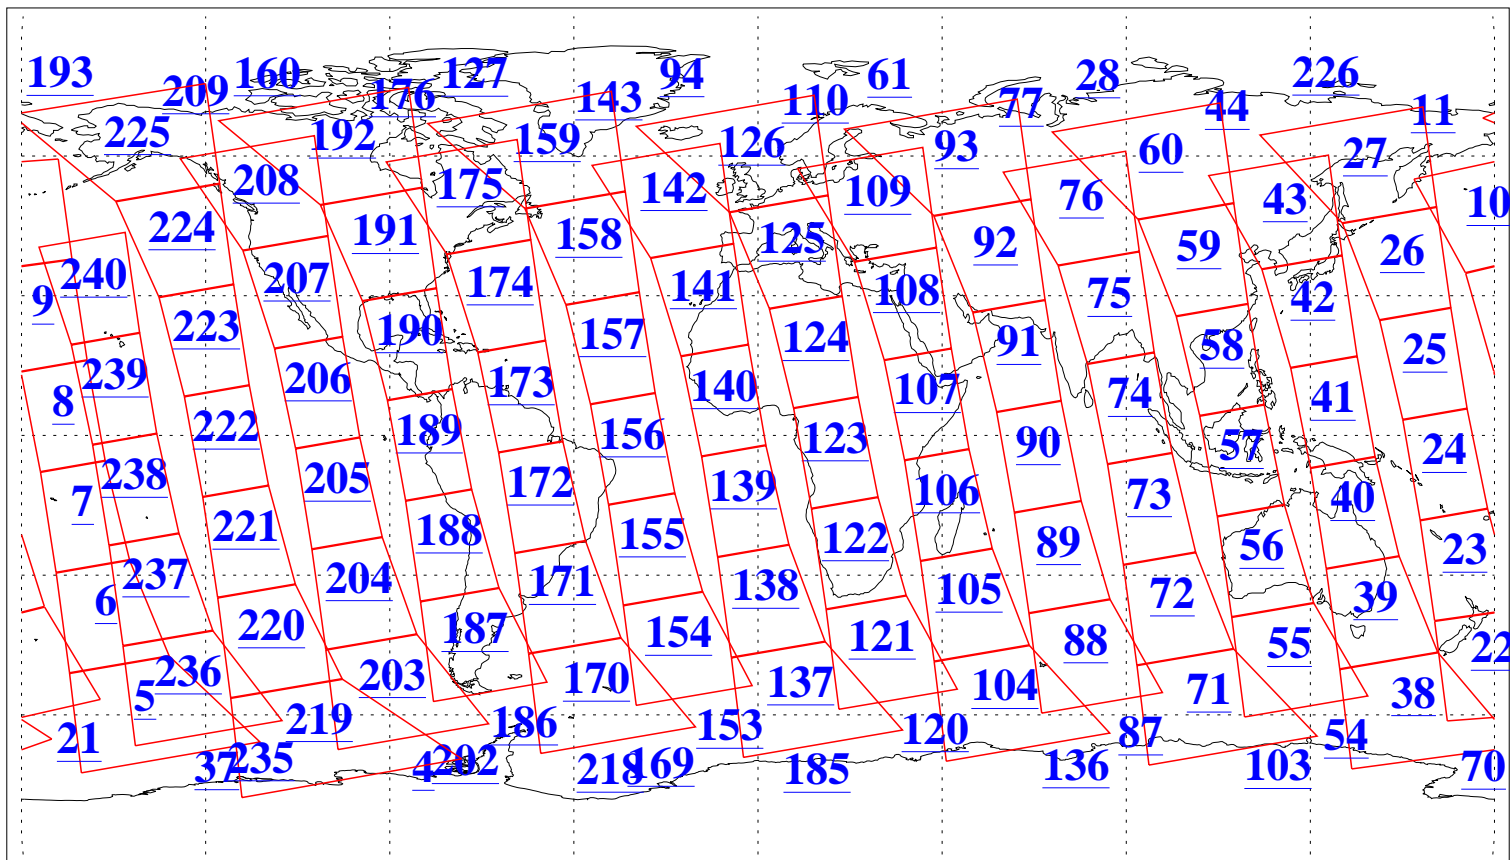

L1B Availability
AMSU Granules: 240
HSB Granules: 0
AIRS Granules: 240

13 Sep 2004
DoY 257
Aqua Day 863
Granules: 1 to 120

Granules: 121 to 240

Legend: AMSU Available, HSB Available, AIRS Available

L1B Availability
AMSU Granules: 240
HSB Granules: 0
AIRS Granules: 240

13 Sep 2004
DoY 257
Aqua Day 863

Ascending Granules

Descending Granules

Legend: AMSU Available, HSB Available, AIRS Available

L1B Availability
 AMSU Granules: 240
 HSB Granules: 0
 AIRS Granules: 240

13 Sep 2004
 DoY 257
 Aqua Day 863

Northern Hemisphere Granules

Southern Hemisphere Granules

Legend: AMSU Available, HSB Available, AIRS Available