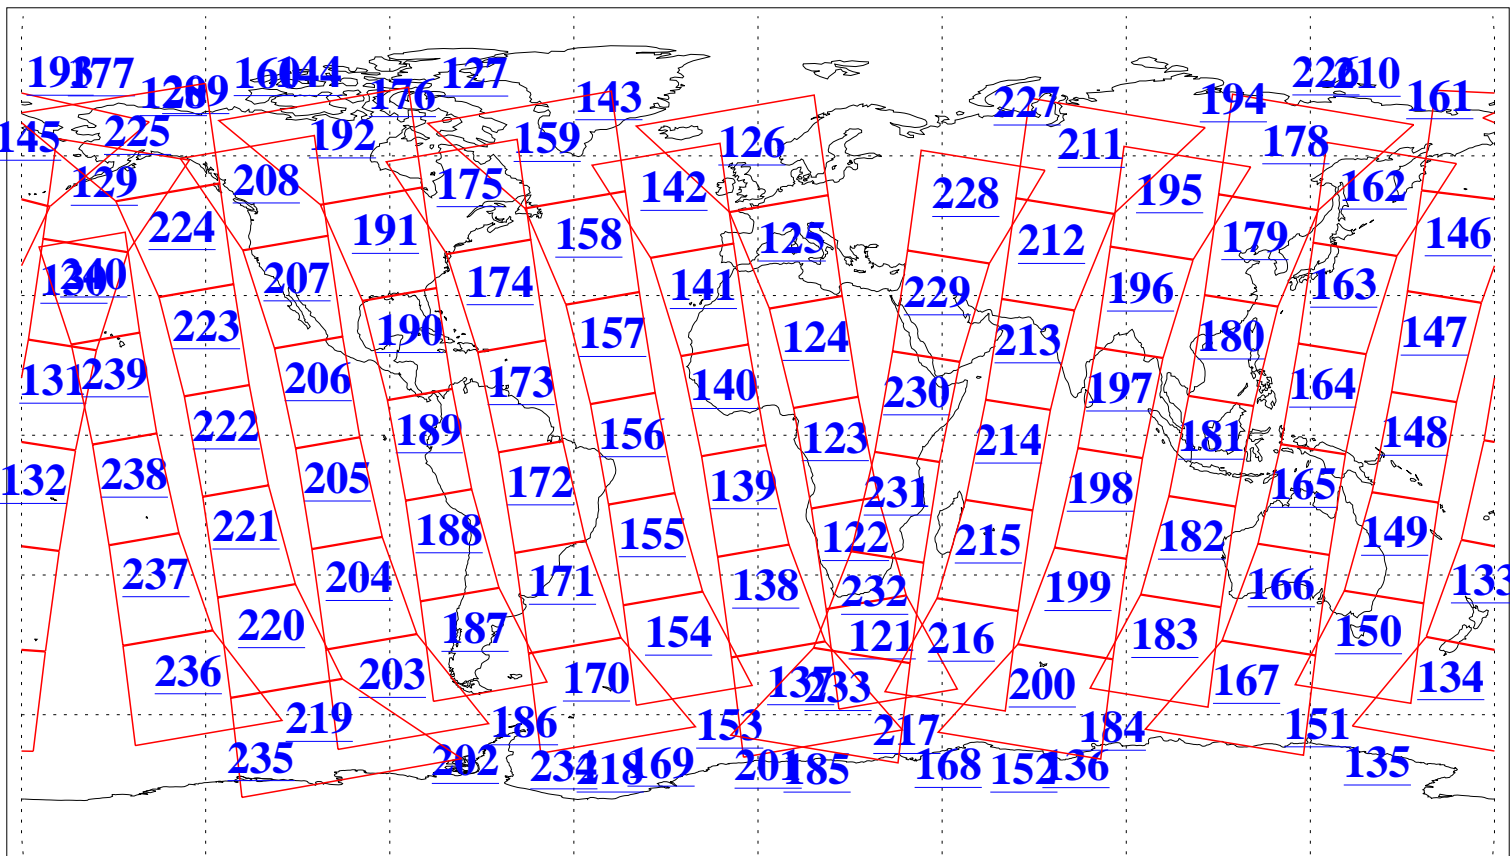

L1B Availability
AMSU Granules: 240
HSB Granules: 0
AIRS Granules: 240

13 Sep 2004
DoY 257
Aqua Day 863
Granules: 1 to 120

Granules: 121 to 240

Legend: AMSU Available, HSB Available, AIRS Available

L1B Availability
AMSU Granules: 240
HSB Granules: 0
AIRS Granules: 240

13 Sep 2004
DoY 257
Aqua Day 863

Ascending Granules

Descending Granules

Legend: AMSU Available, HSB Available, AIRS Available

L1B Availability
 AMSU Granules: 240
 HSB Granules: 0
 AIRS Granules: 240

13 Sep 2004
 DoY 257
 Aqua Day 863

Northern Hemisphere Granules

Southern Hemisphere Granules

Legend: AMSU Available, HSB Available, AIRS Available