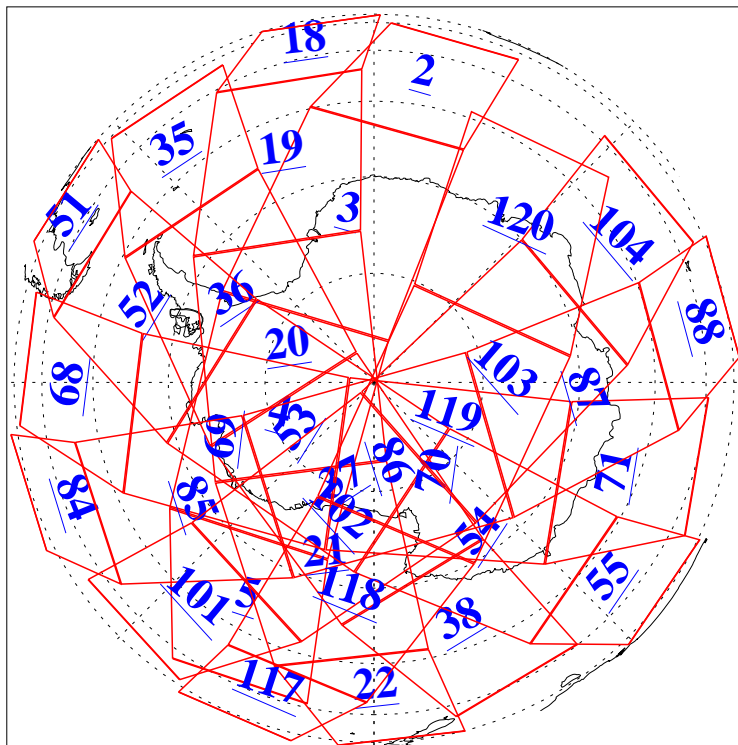

L1B Availability
AMSU Granules: 240
HSB Granules: 0
AIRS Granules: 240

13 Sep 2004
DoY 257
Aqua Day 863
Granules: 1 to 120

Granules: 121 to 240

Legend: AMSU Available, HSB Available, AIRS Available

L1B Availability
AMSU Granules: 240
HSB Granules: 0
AIRS Granules: 240

13 Sep 2004
DoY 257
Aqua Day 863

Ascending Granules

Descending Granules

Legend: AMSU Available, HSB Available, AIRS Available

L1B Availability
 AMSU Granules: 240
 HSB Granules: 0
 AIRS Granules: 240

13 Sep 2004
 DoY 257
 Aqua Day 863

Northern Hemisphere Granules

Southern Hemisphere Granules

Legend: AMSU Available, HSB Available, AIRS Available