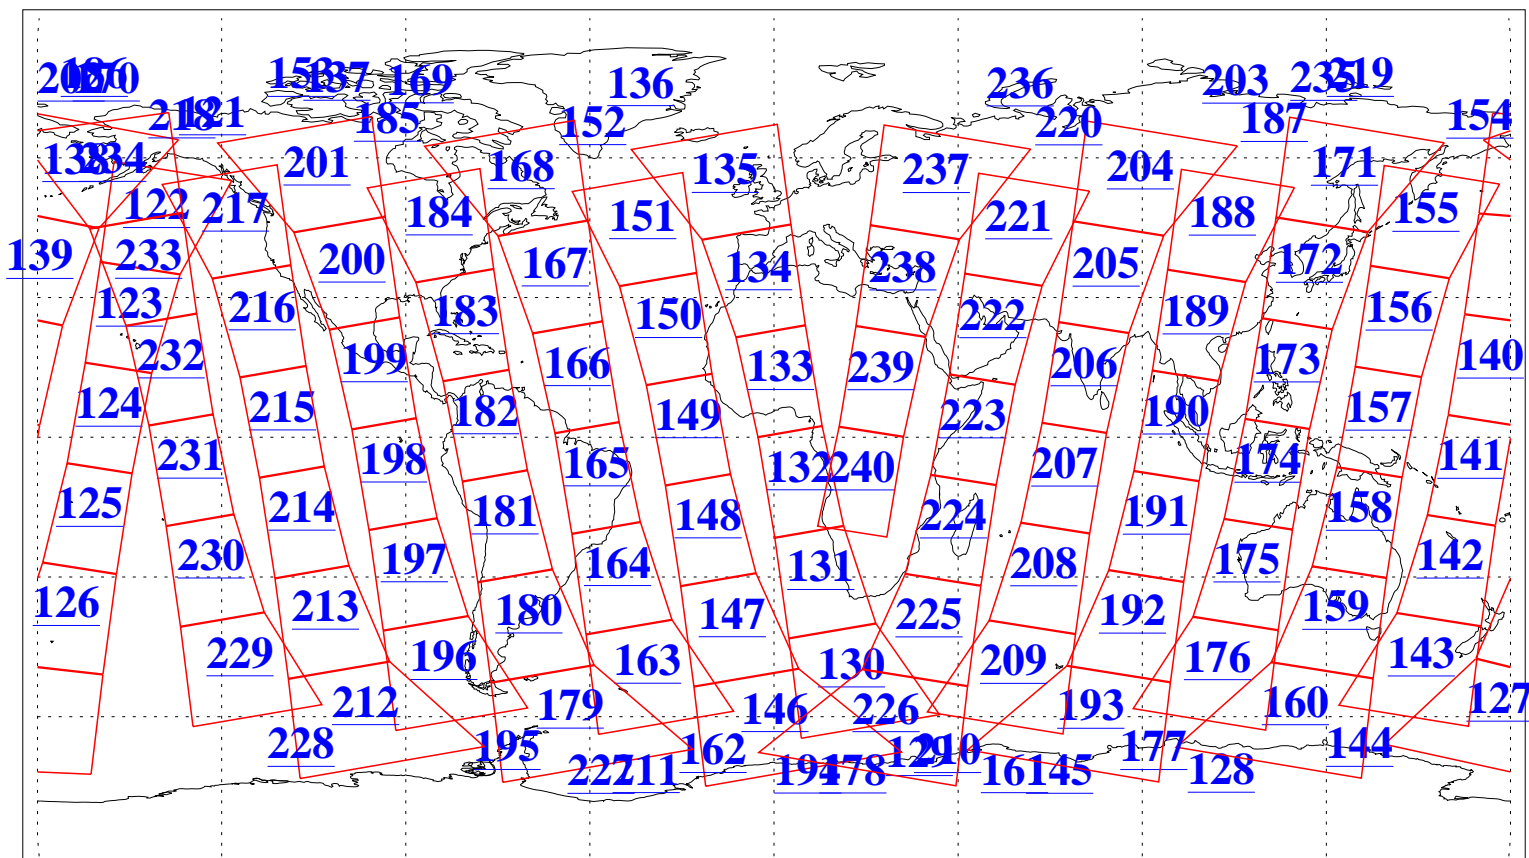

L1B Availability  
AMSU Granules: 240  
HSB Granules: 0  
AIRS Granules: 240

12 Sep 2004  
DoY 256  
Aqua Day 862  
Granules: 1 to 120

Granules: 121 to 240

Legend: AMSU Available, HSB Available, AIRS Available

L1B Availability  
AMSU Granules: 240  
HSB Granules: 0  
AIRS Granules: 240

12 Sep 2004  
DoY 256  
Aqua Day 862

Ascending Granules

Descending Granules

Legend: AMSU Available, HSB Available, AIRS Available

L1B Availability  
 AMSU Granules: 240  
 HSB Granules: 0  
 AIRS Granules: 240

12 Sep 2004  
 DoY 256  
 Aqua Day 862

Northern Hemisphere Granules

Southern Hemisphere Granules

Legend: AMSU Available, HSB Available, AIRS Available