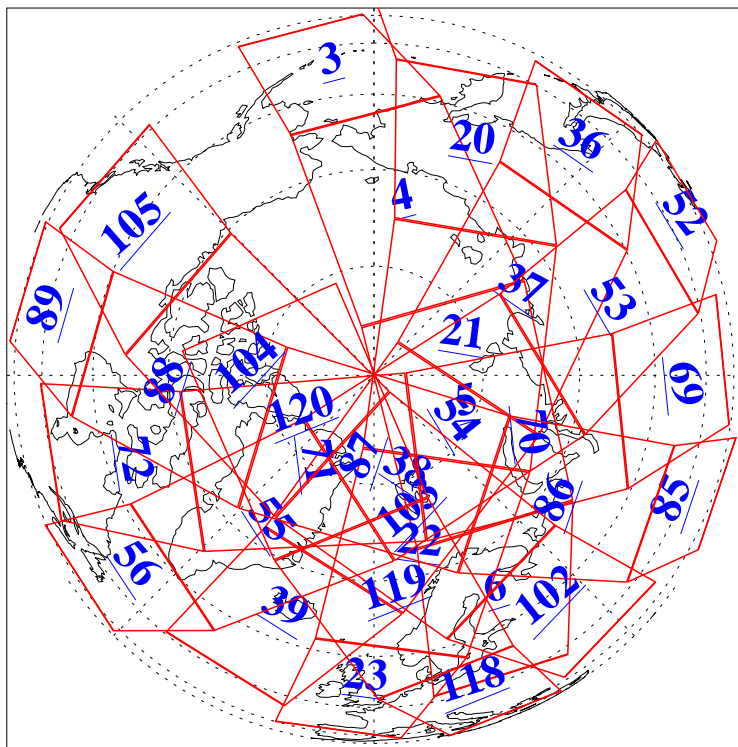

L1B Availability  
AMSU Granules: 240  
HSB Granules: 0  
AIRS Granules: 240

12 Sep 2004  
DoY 256  
Aqua Day 862  
Granules: 1 to 120

Granules: 121 to 240

Legend: AMSU Available, HSB Available, AIRS Available

L1B Availability  
AMSU Granules: 240  
HSB Granules: 0  
AIRS Granules: 240

12 Sep 2004  
DoY 256  
Aqua Day 862

Ascending Granules

Descending Granules

Legend: AMSU Available, HSB Available, AIRS Available

L1B Availability  
 AMSU Granules: 240  
 HSB Granules: 0  
 AIRS Granules: 240

12 Sep 2004  
 DoY 256  
 Aqua Day 862

Northern Hemisphere Granules

Southern Hemisphere Granules

Legend: AMSU Available, HSB Available, AIRS Available