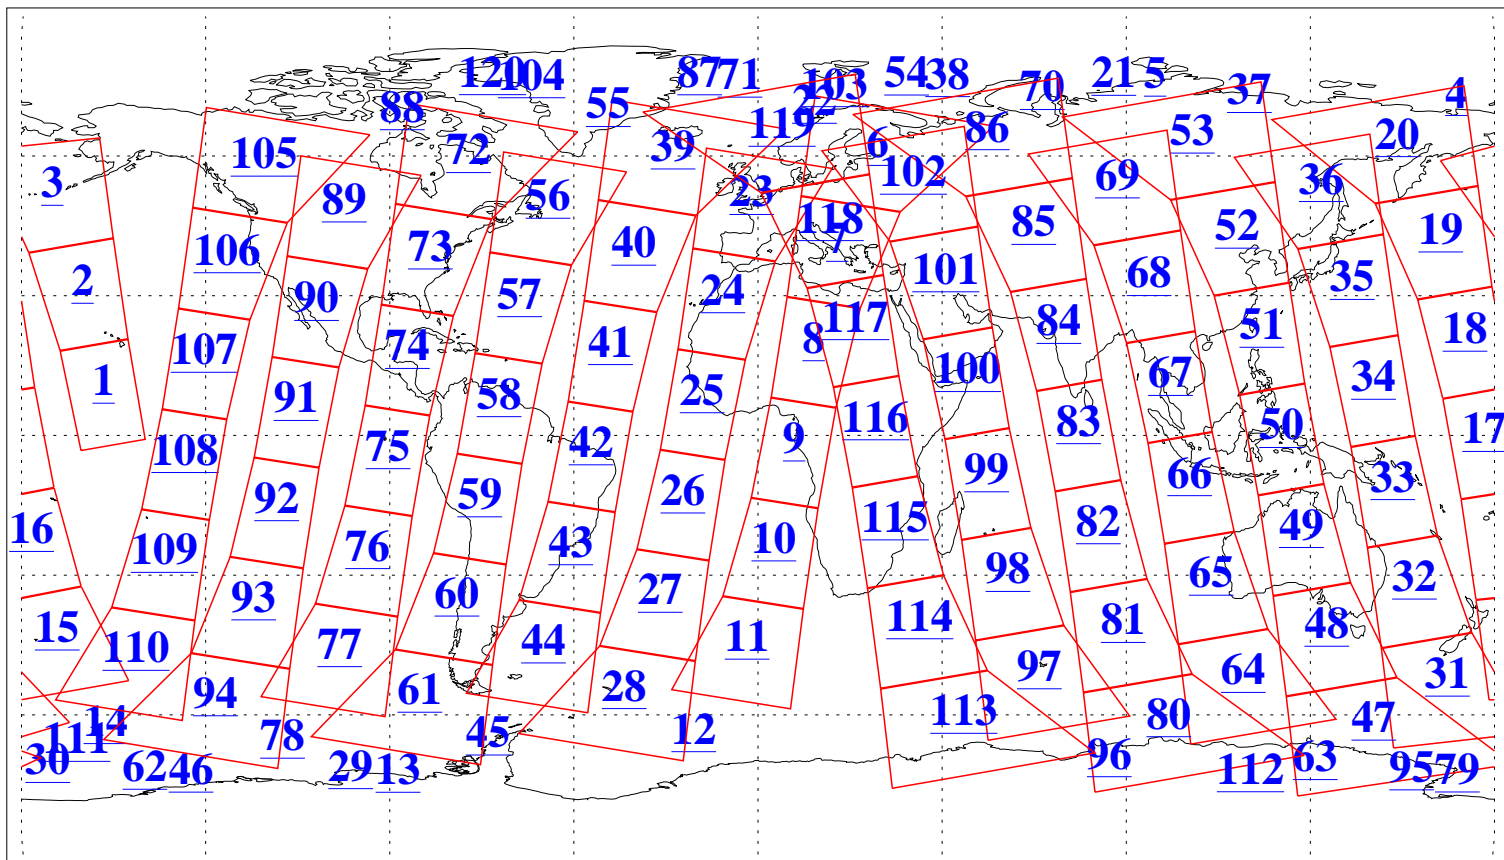

L1B Availability  
AMSU Granules: 240  
HSB Granules: 0  
AIRS Granules: 240

12 Sep 2004  
DoY 256  
Aqua Day 862  
Granules: 1 to 120

Granules: 121 to 240

Legend: AMSU Available, HSB Available, AIRS Available

L1B Availability  
AMSU Granules: 240  
HSB Granules: 0  
AIRS Granules: 240

12 Sep 2004  
DoY 256  
Aqua Day 862

Ascending Granules

Descending Granules

Legend: AMSU Available, HSB Available, AIRS Available

L1B Availability  
 AMSU Granules: 240  
 HSB Granules: 0  
 AIRS Granules: 240

12 Sep 2004  
 DoY 256  
 Aqua Day 862

Northern Hemisphere Granules

Southern Hemisphere Granules

Legend: AMSU Available, HSB Available, AIRS Available