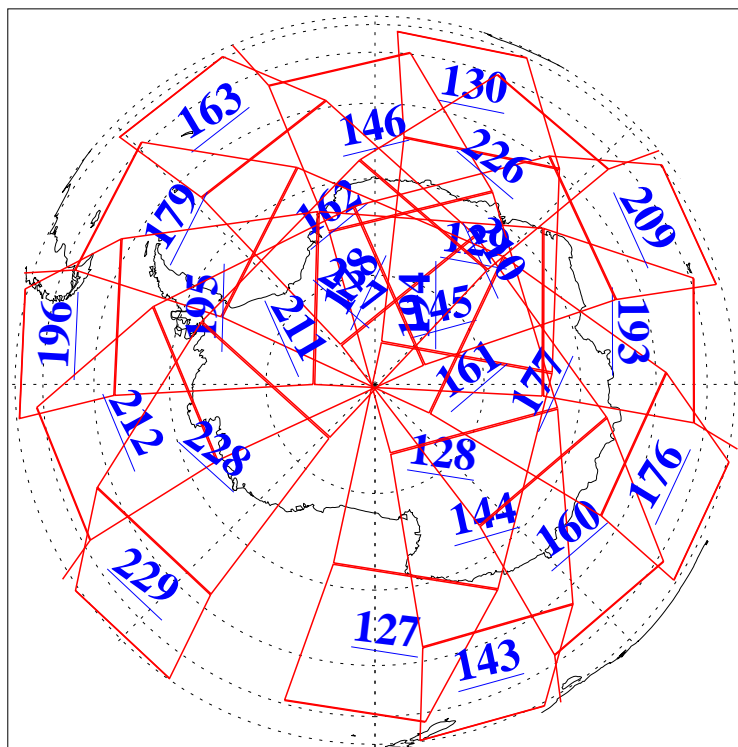

L1B Availability  
AMSU Granules: 240  
HSB Granules: 0  
AIRS Granules: 240

12 Sep 2004  
DoY 256  
Aqua Day 862  
Granules: 1 to 120

Granules: 121 to 240

Legend: AMSU Available, HSB Available, AIRS Available

L1B Availability  
AMSU Granules: 240  
HSB Granules: 0  
AIRS Granules: 240

12 Sep 2004  
DoY 256  
Aqua Day 862

Ascending Granules

Descending Granules

Legend: AMSU Available, HSB Available, AIRS Available

L1B Availability  
 AMSU Granules: 240  
 HSB Granules: 0  
 AIRS Granules: 240

12 Sep 2004  
 DoY 256  
 Aqua Day 862

Northern Hemisphere Granules

Southern Hemisphere Granules

Legend: AMSU Available, HSB Available, AIRS Available