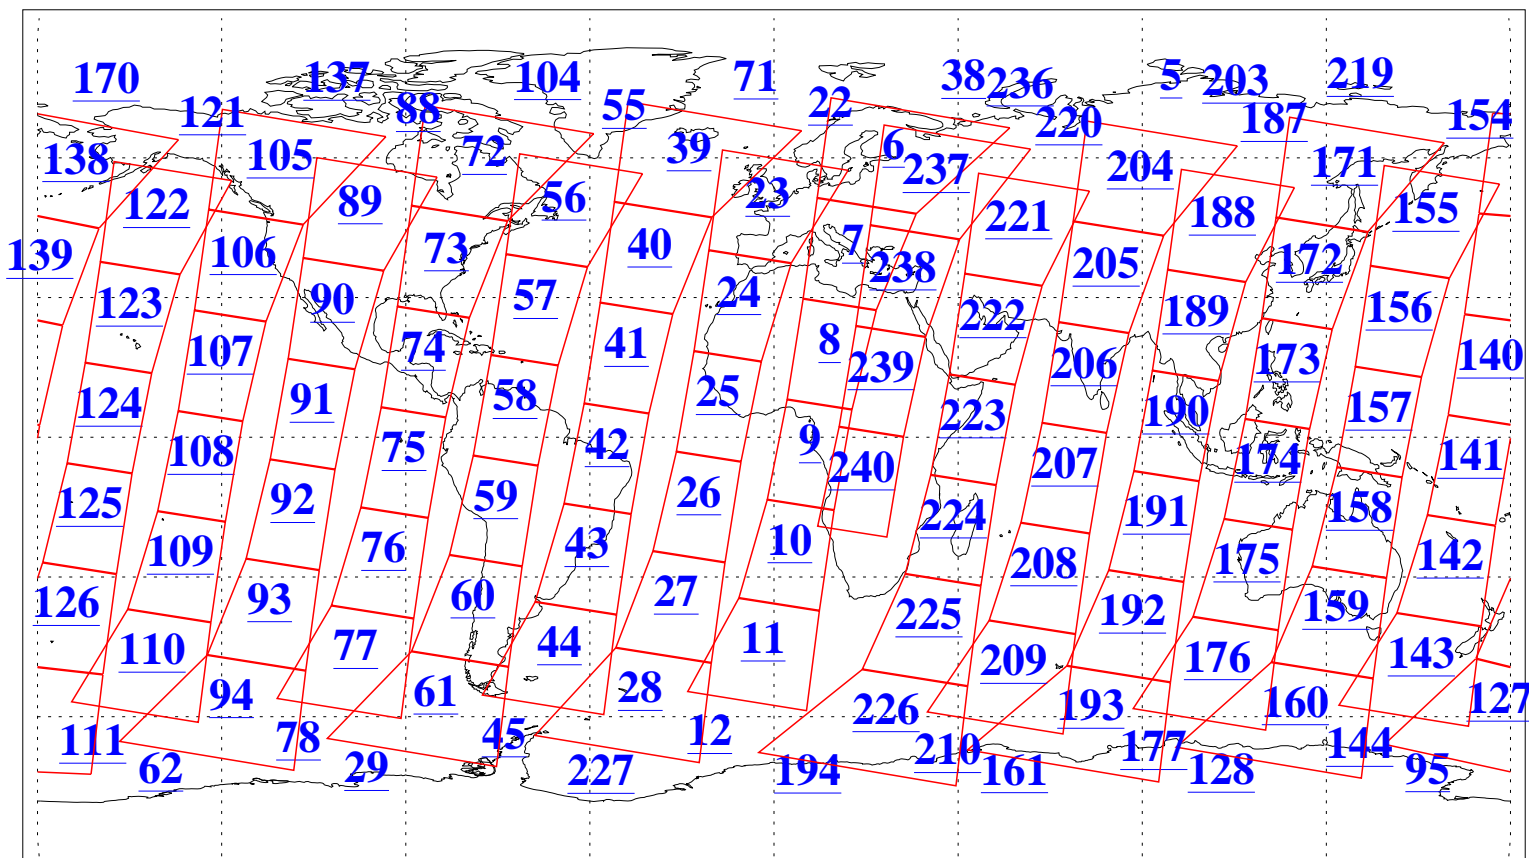

L1B Availability  
AMSU Granules: 240  
HSB Granules: 0  
AIRS Granules: 240

12 Sep 2004  
DoY 256  
Aqua Day 862  
Granules: 1 to 120

Granules: 121 to 240

Legend: AMSU Available, HSB Available, AIRS Available

L1B Availability  
AMSU Granules: 240  
HSB Granules: 0  
AIRS Granules: 240

12 Sep 2004  
DoY 256  
Aqua Day 862

Ascending Granules

Descending Granules

Legend: AMSU Available, HSB Available, AIRS Available

L1B Availability  
 AMSU Granules: 240  
 HSB Granules: 0  
 AIRS Granules: 240

12 Sep 2004  
 DoY 256  
 Aqua Day 862

Northern Hemisphere Granules

Southern Hemisphere Granules

Legend: AMSU Available, HSB Available, AIRS Available