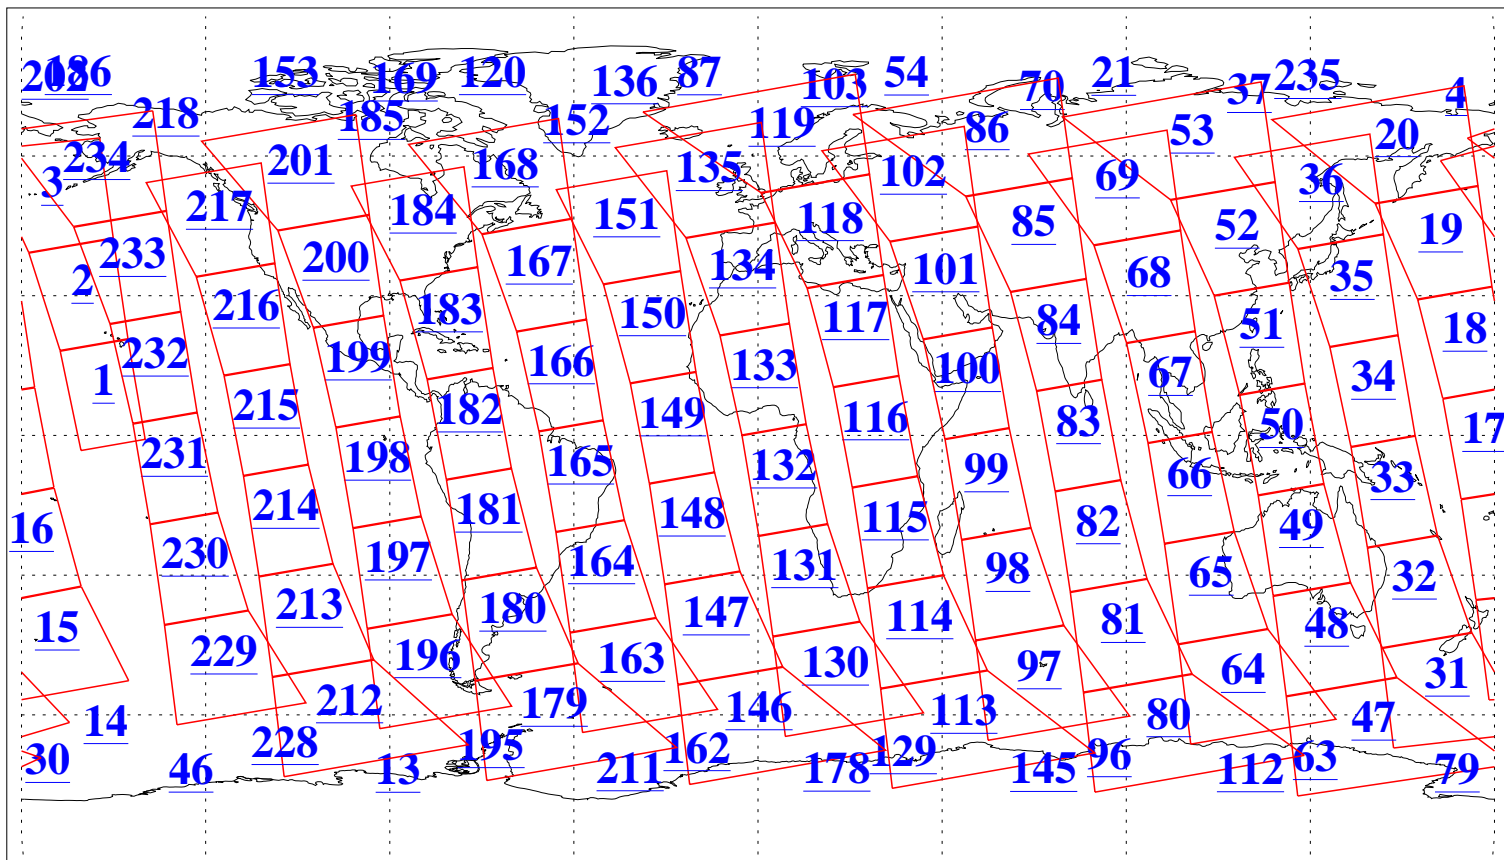

L1B Availability  
AMSU Granules: 240  
HSB Granules: 0  
AIRS Granules: 240

12 Sep 2004  
DoY 256  
Aqua Day 862  
Granules: 1 to 120

Granules: 121 to 240

Legend: AMSU Available, HSB Available, AIRS Available

L1B Availability  
AMSU Granules: 240  
HSB Granules: 0  
AIRS Granules: 240

12 Sep 2004  
DoY 256  
Aqua Day 862

Ascending Granules

Descending Granules

Legend: AMSU Available, HSB Available, AIRS Available

L1B Availability  
 AMSU Granules: 240  
 HSB Granules: 0  
 AIRS Granules: 240

12 Sep 2004  
 DoY 256  
 Aqua Day 862

Northern Hemisphere Granules

Southern Hemisphere Granules

Legend: AMSU Available, HSB Available, AIRS Available