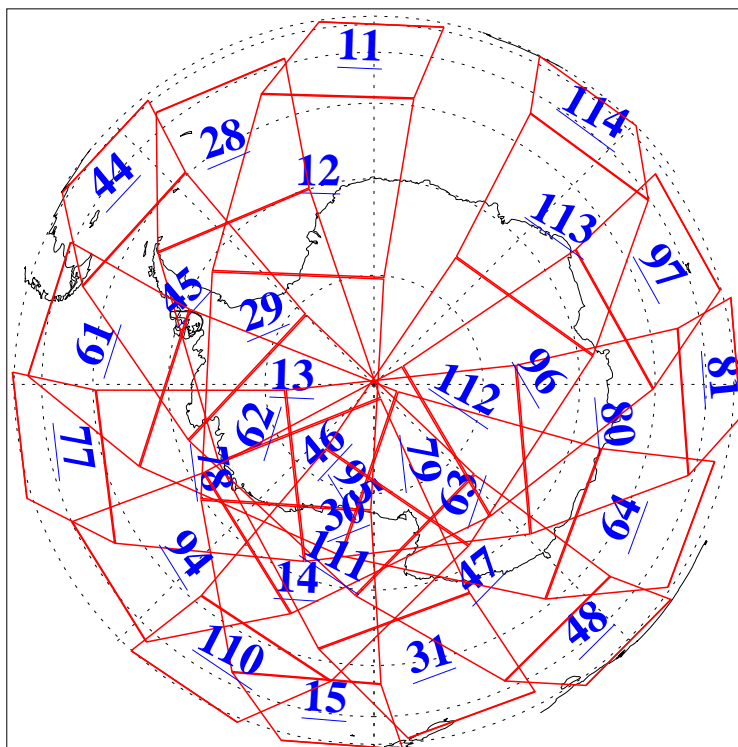

L1B Availability  
AMSU Granules: 240  
HSB Granules: 0  
AIRS Granules: 240

12 Sep 2004  
DoY 256  
Aqua Day 862  
Granules: 1 to 120

Granules: 121 to 240

Legend: AMSU Available, HSB Available, AIRS Available

L1B Availability  
AMSU Granules: 240  
HSB Granules: 0  
AIRS Granules: 240

12 Sep 2004  
DoY 256  
Aqua Day 862

Ascending Granules

Descending Granules

Legend: AMSU Available, HSB Available, AIRS Available

L1B Availability  
 AMSU Granules: 240  
 HSB Granules: 0  
 AIRS Granules: 240

12 Sep 2004  
 DoY 256  
 Aqua Day 862

Northern Hemisphere Granules

Southern Hemisphere Granules

Legend: AMSU Available, HSB Available, AIRS Available