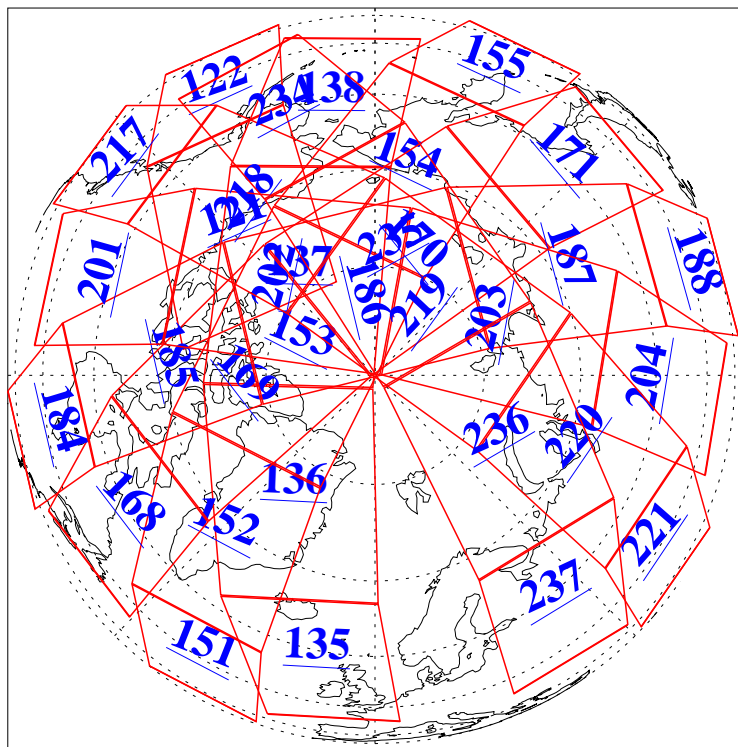

L1B Availability  
AMSU Granules: 240  
HSB Granules: 0  
AIRS Granules: 240

12 Sep 2004  
DoY 256  
Aqua Day 862  
Granules: 1 to 120

Granules: 121 to 240

Legend: AMSU Available, HSB Available, AIRS Available

L1B Availability  
AMSU Granules: 240  
HSB Granules: 0  
AIRS Granules: 240

12 Sep 2004  
DoY 256  
Aqua Day 862

Ascending Granules

Descending Granules

Legend: AMSU Available, HSB Available, AIRS Available

L1B Availability  
 AMSU Granules: 240  
 HSB Granules: 0  
 AIRS Granules: 240

12 Sep 2004  
 DoY 256  
 Aqua Day 862

Northern Hemisphere Granules

Southern Hemisphere Granules

Legend: AMSU Available, HSB Available, AIRS Available