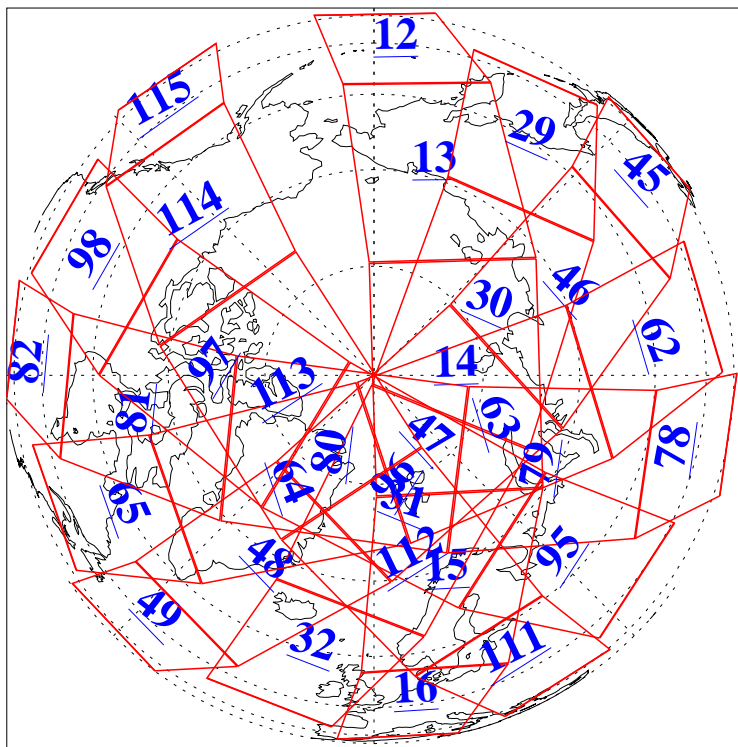

L1B Availability  
AMSU Granules: 240  
HSB Granules: 0  
AIRS Granules: 240

11 Sep 2004  
DoY 255  
Aqua Day 861  
Granules: 1 to 120

Granules: 121 to 240

Legend: AMSU Available, HSB Available, AIRS Available

L1B Availability  
AMSU Granules: 240  
HSB Granules: 0  
AIRS Granules: 240

11 Sep 2004  
DoY 255  
Aqua Day 861

Ascending Granules

Descending Granules

Legend: AMSU Available, HSB Available, AIRS Available

L1B Availability  
 AMSU Granules: 240  
 HSB Granules: 0  
 AIRS Granules: 240

11 Sep 2004  
 DoY 255  
 Aqua Day 861

Northern Hemisphere Granules

Southern Hemisphere Granules

Legend: AMSU Available, ~~HSB Available~~, AIRS Available