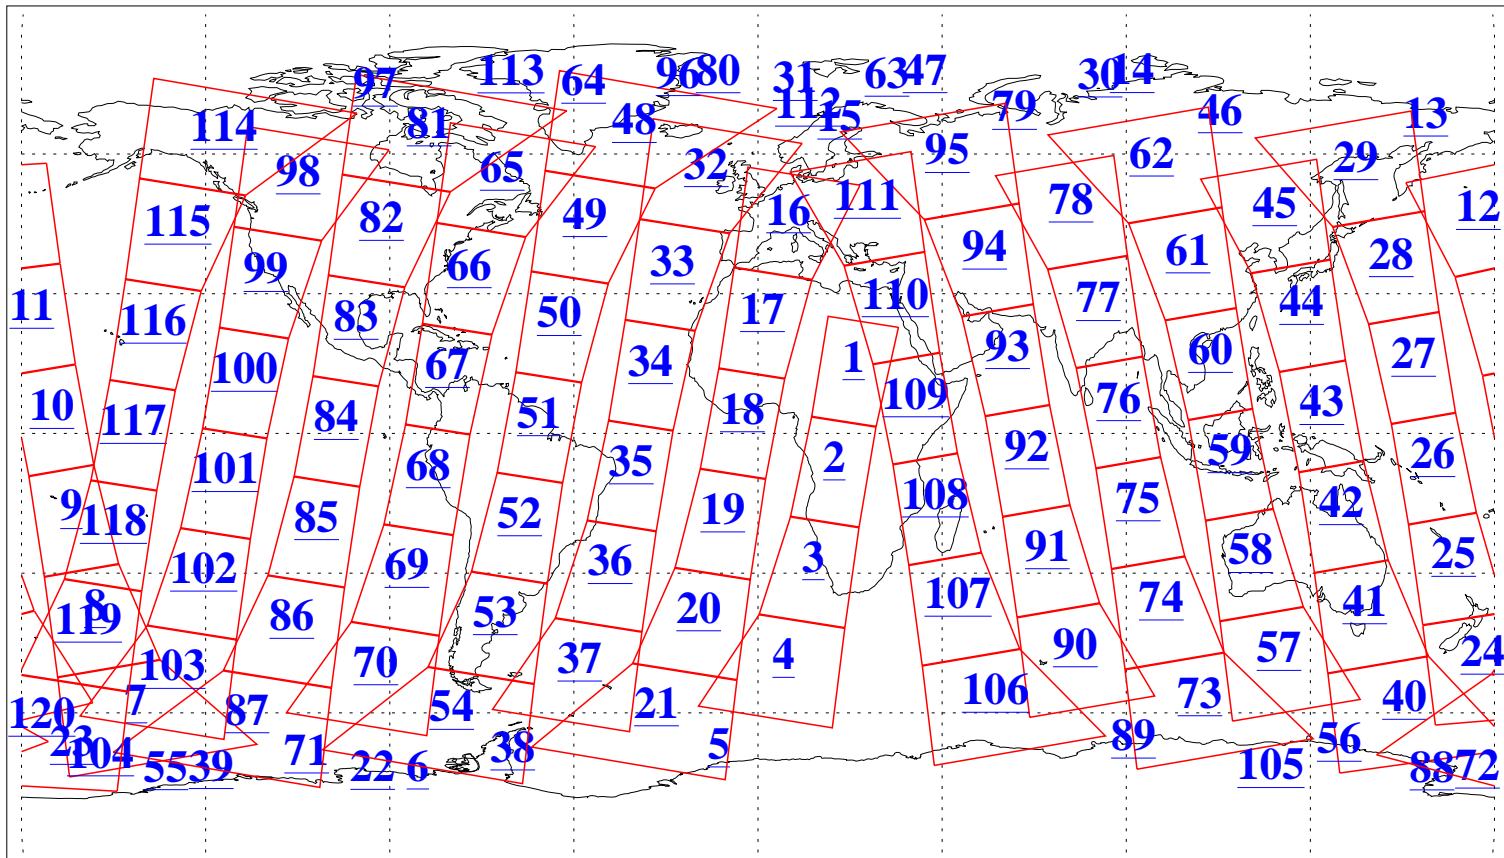

L1B Availability  
AMSU Granules: 240  
HSB Granules: 0  
AIRS Granules: 240

11 Sep 2004  
DoY 255  
Aqua Day 861  
Granules: 1 to 120

Granules: 121 to 240

Legend: AMSU Available, HSB Available, AIRS Available

L1B Availability  
AMSU Granules: 240  
HSB Granules: 0  
AIRS Granules: 240

11 Sep 2004  
DoY 255  
Aqua Day 861

Ascending Granules

Descending Granules

Legend: AMSU Available, HSB Available, AIRS Available

L1B Availability  
 AMSU Granules: 240  
 HSB Granules: 0  
 AIRS Granules: 240

11 Sep 2004  
 DoY 255  
 Aqua Day 861

Northern Hemisphere Granules

Southern Hemisphere Granules

Legend: AMSU Available, ~~HSB Available~~, AIRS Available