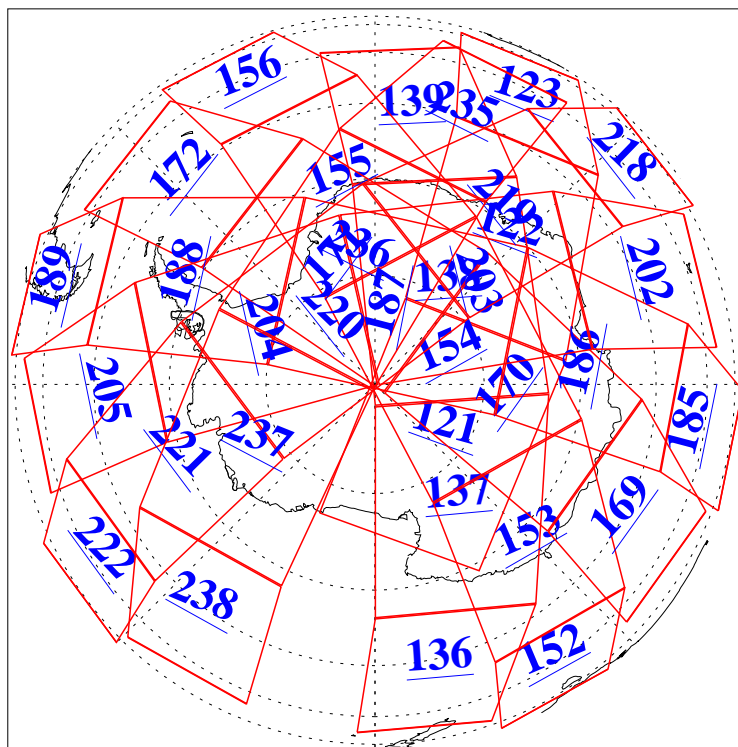

L1B Availability  
AMSU Granules: 240  
HSB Granules: 0  
AIRS Granules: 240

11 Sep 2004  
DoY 255  
Aqua Day 861  
Granules: 1 to 120

Granules: 121 to 240

Legend: AMSU Available, HSB Available, AIRS Available

L1B Availability  
AMSU Granules: 240  
HSB Granules: 0  
AIRS Granules: 240

11 Sep 2004  
DoY 255  
Aqua Day 861

Ascending Granules

Descending Granules

Legend: AMSU Available, HSB Available, AIRS Available

L1B Availability  
 AMSU Granules: 240  
 HSB Granules: 0  
 AIRS Granules: 240

11 Sep 2004  
 DoY 255  
 Aqua Day 861

Northern Hemisphere Granules

Southern Hemisphere Granules

Legend: AMSU Available, ~~HSB Available~~, AIRS Available