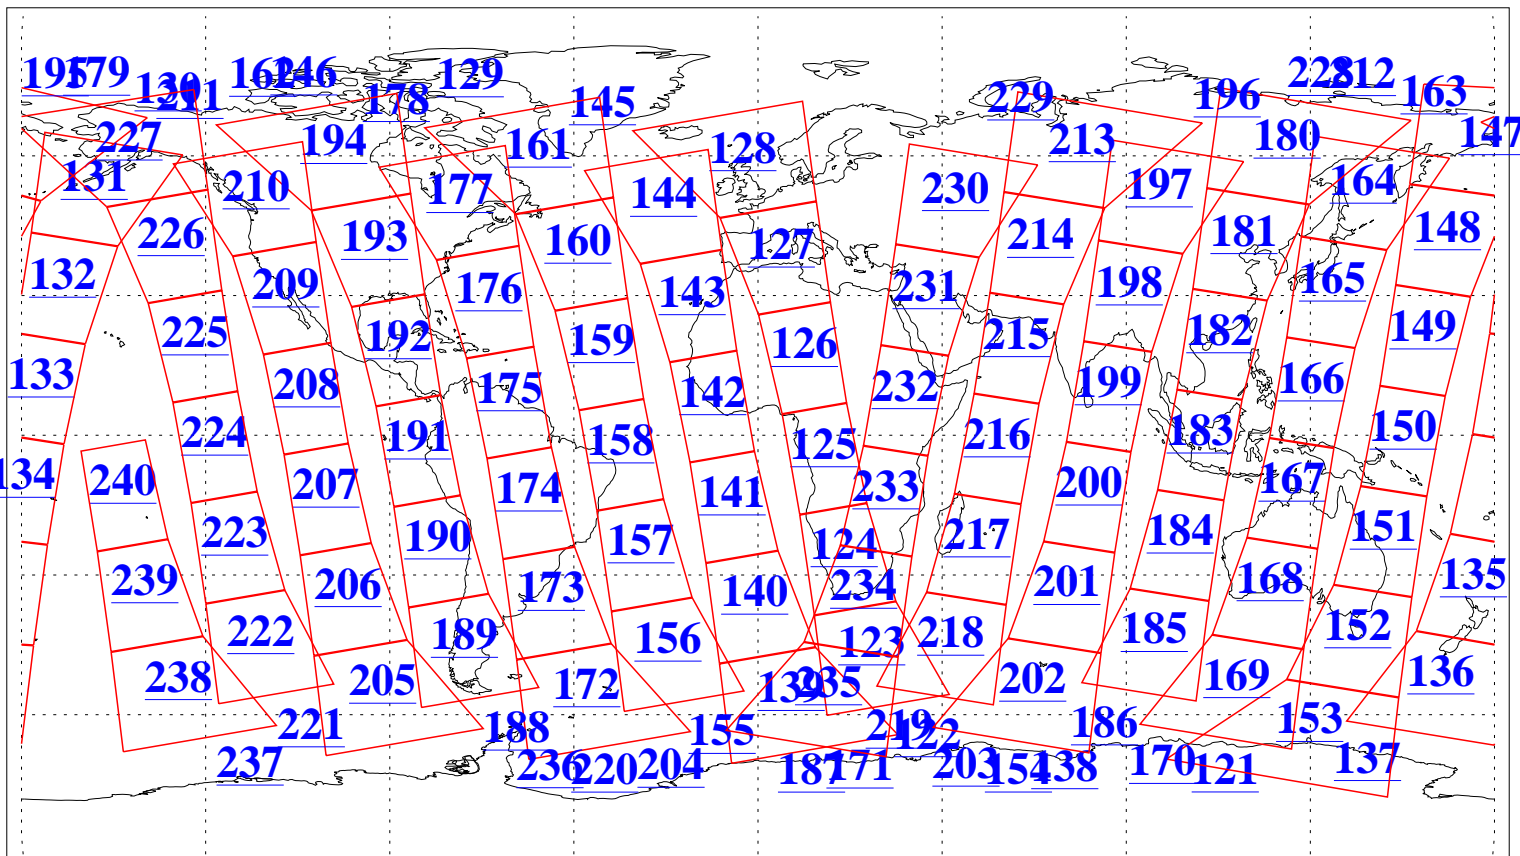

L1B Availability  
AMSU Granules: 240  
HSB Granules: 0  
AIRS Granules: 240

11 Sep 2004  
DoY 255  
Aqua Day 861  
Granules: 1 to 120

Granules: 121 to 240

Legend: AMSU Available, HSB Available, AIRS Available

L1B Availability  
AMSU Granules: 240  
HSB Granules: 0  
AIRS Granules: 240

11 Sep 2004  
DoY 255  
Aqua Day 861

Ascending Granules

Descending Granules

Legend: AMSU Available, HSB Available, AIRS Available

L1B Availability  
 AMSU Granules: 240  
 HSB Granules: 0  
 AIRS Granules: 240

11 Sep 2004  
 DoY 255  
 Aqua Day 861

Northern Hemisphere Granules

Southern Hemisphere Granules

Legend: AMSU Available, ~~HSB Available~~, AIRS Available