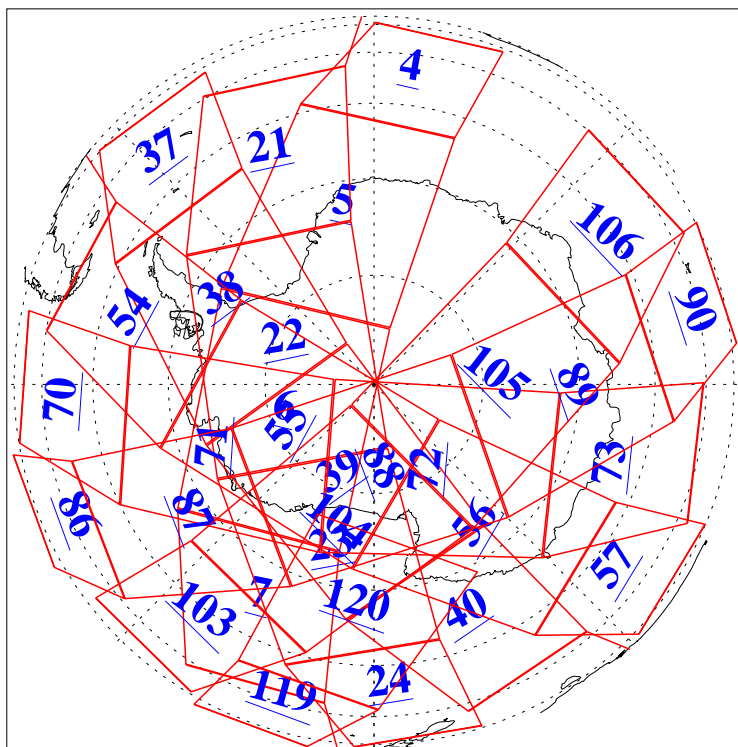

L1B Availability  
AMSU Granules: 240  
HSB Granules: 0  
AIRS Granules: 240

11 Sep 2004  
DoY 255  
Aqua Day 861  
Granules: 1 to 120

Granules: 121 to 240

Legend: AMSU Available, HSB Available, AIRS Available

L1B Availability  
AMSU Granules: 240  
HSB Granules: 0  
AIRS Granules: 240

11 Sep 2004  
DoY 255  
Aqua Day 861

Ascending Granules

Descending Granules

Legend: AMSU Available, HSB Available, AIRS Available

L1B Availability  
 AMSU Granules: 240  
 HSB Granules: 0  
 AIRS Granules: 240

11 Sep 2004  
 DoY 255  
 Aqua Day 861

Northern Hemisphere Granules

Southern Hemisphere Granules

Legend: AMSU Available, ~~HSB Available~~, AIRS Available