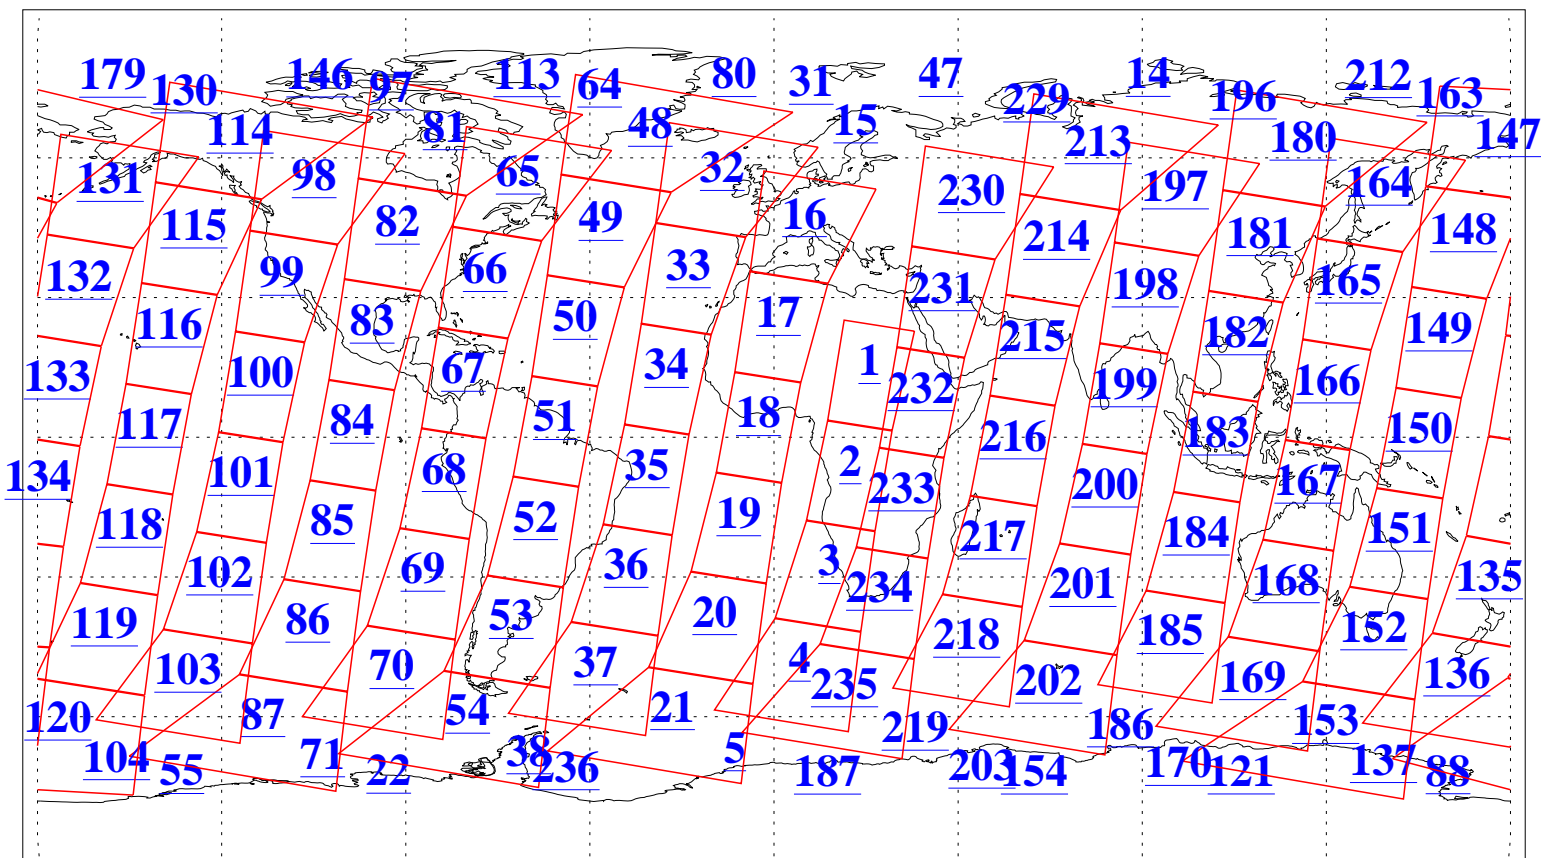

L1B Availability  
AMSU Granules: 240  
HSB Granules: 0  
AIRS Granules: 240

11 Sep 2004  
DoY 255  
Aqua Day 861  
Granules: 1 to 120

Granules: 121 to 240

Legend: AMSU Available, HSB Available, AIRS Available

L1B Availability  
AMSU Granules: 240  
HSB Granules: 0  
AIRS Granules: 240

11 Sep 2004  
DoY 255  
Aqua Day 861

Ascending Granules

Descending Granules

Legend: AMSU Available, HSB Available, AIRS Available

L1B Availability  
 AMSU Granules: 240  
 HSB Granules: 0  
 AIRS Granules: 240

11 Sep 2004  
 DoY 255  
 Aqua Day 861

Northern Hemisphere Granules

Southern Hemisphere Granules

Legend: AMSU Available, ~~HSB Available~~, AIRS Available