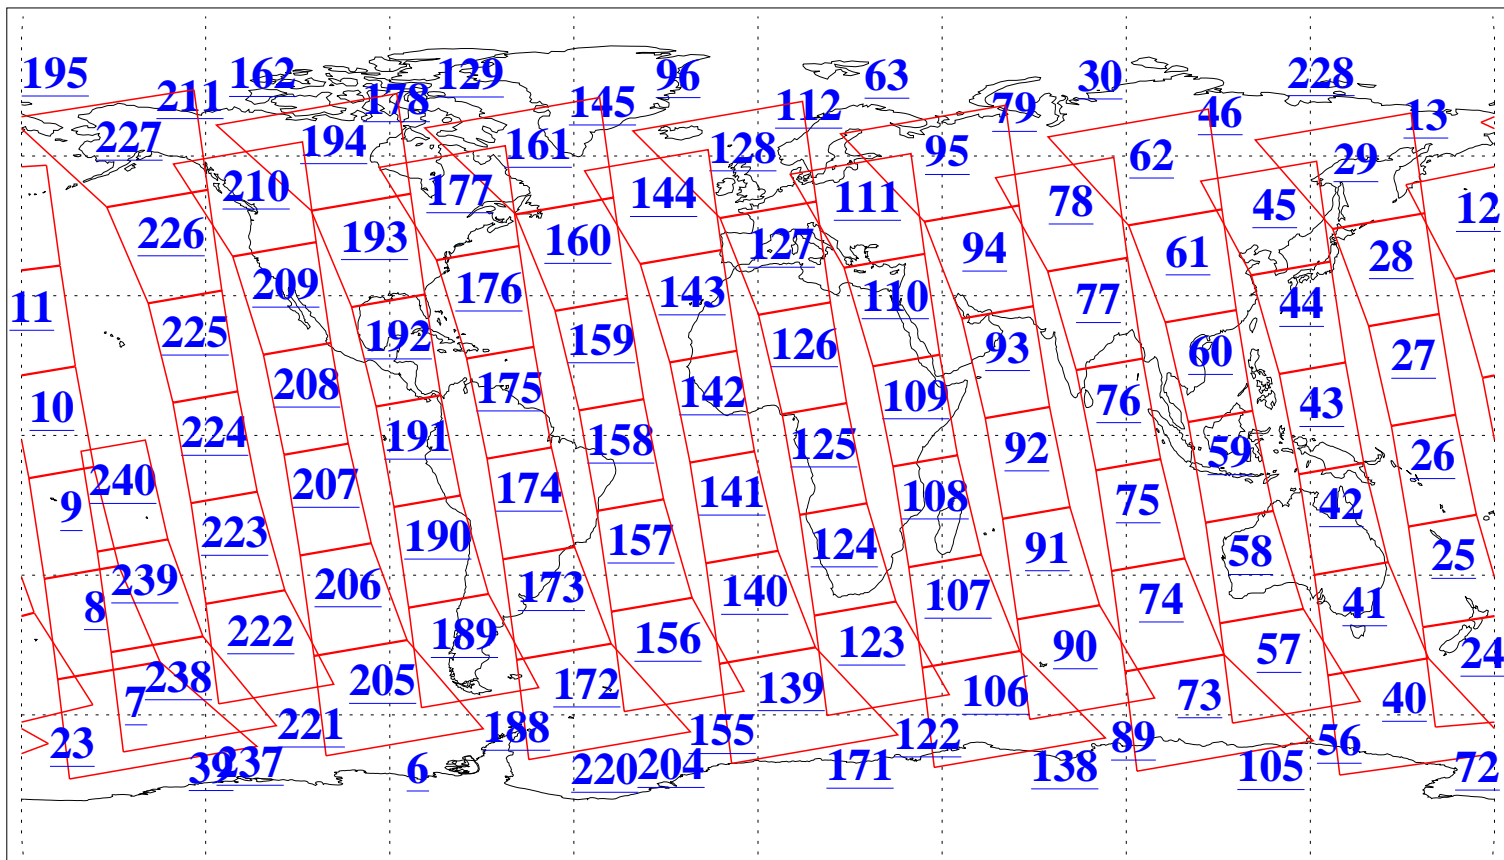

L1B Availability  
AMSU Granules: 240  
HSB Granules: 0  
AIRS Granules: 240

11 Sep 2004  
DoY 255  
Aqua Day 861  
Granules: 1 to 120

Granules: 121 to 240

Legend: AMSU Available, HSB Available, AIRS Available

L1B Availability  
AMSU Granules: 240  
HSB Granules: 0  
AIRS Granules: 240

11 Sep 2004  
DoY 255  
Aqua Day 861

Ascending Granules

Descending Granules

Legend: AMSU Available, HSB Available, AIRS Available

L1B Availability  
 AMSU Granules: 240  
 HSB Granules: 0  
 AIRS Granules: 240

11 Sep 2004  
 DoY 255  
 Aqua Day 861

Northern Hemisphere Granules

Southern Hemisphere Granules

Legend: AMSU Available, ~~HSB Available~~, AIRS Available