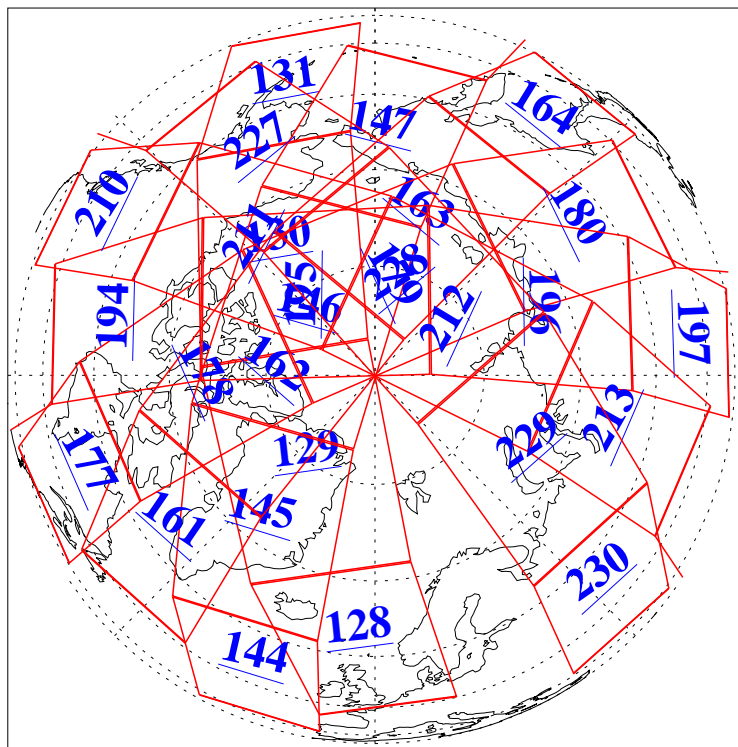

L1B Availability  
AMSU Granules: 240  
HSB Granules: 0  
AIRS Granules: 240

11 Sep 2004  
DoY 255  
Aqua Day 861  
Granules: 1 to 120

Granules: 121 to 240

Legend: AMSU Available, HSB Available, AIRS Available

L1B Availability  
AMSU Granules: 240  
HSB Granules: 0  
AIRS Granules: 240

11 Sep 2004  
DoY 255  
Aqua Day 861

Ascending Granules

Descending Granules

Legend: AMSU Available, HSB Available, AIRS Available

L1B Availability  
 AMSU Granules: 240  
 HSB Granules: 0  
 AIRS Granules: 240

11 Sep 2004  
 DoY 255  
 Aqua Day 861

Northern Hemisphere Granules

Southern Hemisphere Granules

Legend: AMSU Available, ~~HSB Available~~, AIRS Available