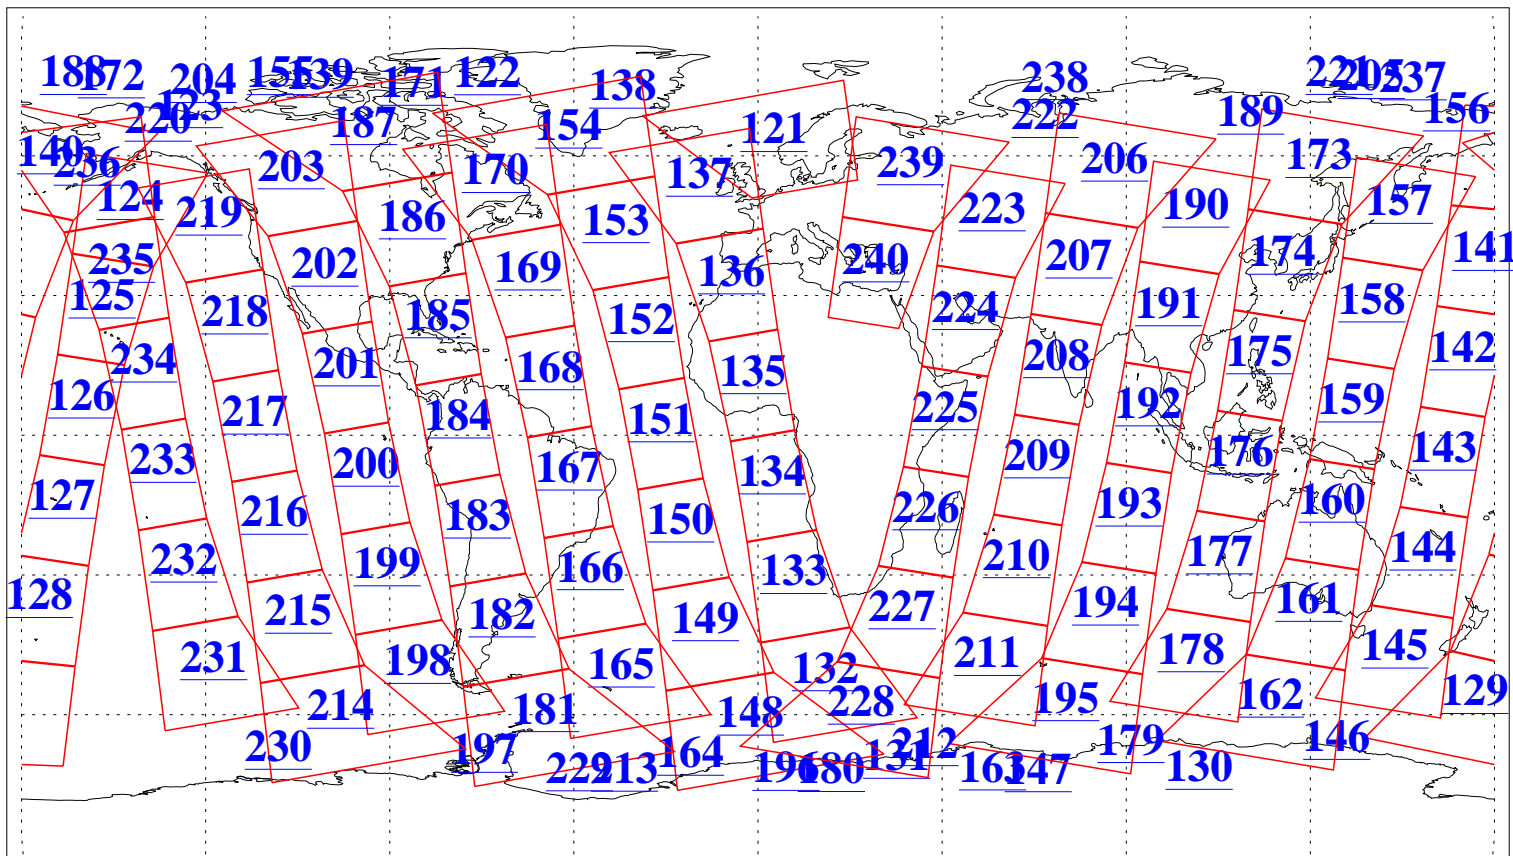

L1B Availability
AMSU Granules: 240
HSB Granules: 0
AIRS Granules: 240

10 Sep 2004
DoY 254
Aqua Day 860
Granules: 1 to 120

Granules: 121 to 240

Legend: AMSU Available, HSB Available, AIRS Available

L1B Availability
AMSU Granules: 240
HSB Granules: 0
AIRS Granules: 240

10 Sep 2004
DoY 254
Aqua Day 860

Ascending Granules

Descending Granules

Legend: AMSU Available, HSB Available, AIRS Available

L1B Availability
 AMSU Granules: 240
 HSB Granules: 0
 AIRS Granules: 240

10 Sep 2004
 DoY 254
 Aqua Day 860

Northern Hemisphere Granules

Southern Hemisphere Granules

Legend: AMSU Available, HSB Available, AIRS Available