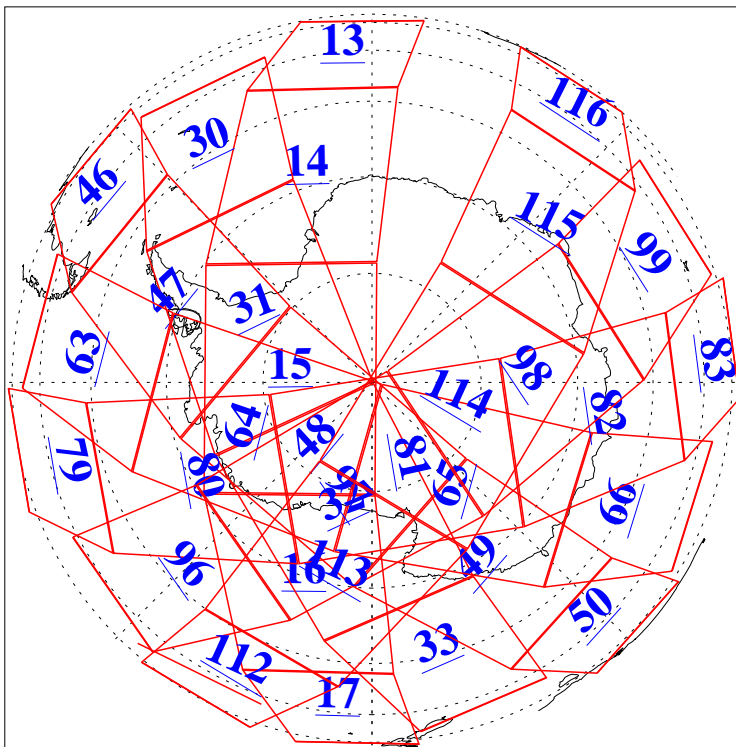

L1B Availability
AMSU Granules: 240
HSB Granules: 0
AIRS Granules: 240

10 Sep 2004
DoY 254
Aqua Day 860
Granules: 1 to 120

Granules: 121 to 240

Legend: AMSU Available, HSB Available, AIRS Available

L1B Availability
AMSU Granules: 240
HSB Granules: 0
AIRS Granules: 240

10 Sep 2004
DoY 254
Aqua Day 860

Ascending Granules

Descending Granules

Legend: AMSU Available, HSB Available, AIRS Available

L1B Availability
 AMSU Granules: 240
 HSB Granules: 0
 AIRS Granules: 240

10 Sep 2004
 DoY 254
 Aqua Day 860

Northern Hemisphere Granules

Southern Hemisphere Granules

Legend: AMSU Available, HSB Available, AIRS Available