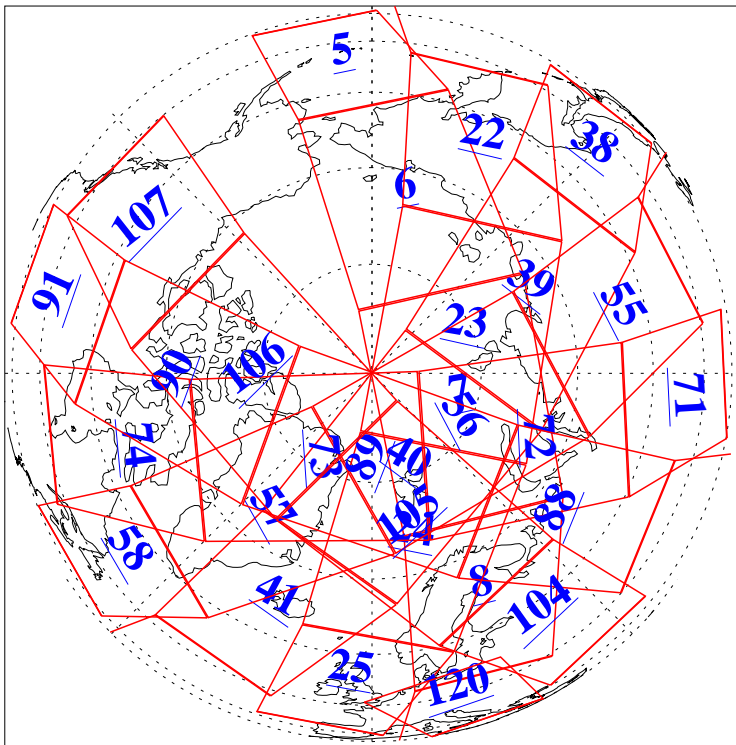

L1B Availability
AMSU Granules: 240
HSB Granules: 0
AIRS Granules: 240

10 Sep 2004
DoY 254
Aqua Day 860
Granules: 1 to 120

Granules: 121 to 240

Legend: AMSU Available, HSB Available, AIRS Available

L1B Availability
AMSU Granules: 240
HSB Granules: 0
AIRS Granules: 240

10 Sep 2004
DoY 254
Aqua Day 860

Ascending Granules

Descending Granules

Legend: AMSU Available, HSB Available, AIRS Available

L1B Availability
 AMSU Granules: 240
 HSB Granules: 0
 AIRS Granules: 240

10 Sep 2004
 DoY 254
 Aqua Day 860

Northern Hemisphere Granules

Southern Hemisphere Granules

Legend: AMSU Available, HSB Available, AIRS Available