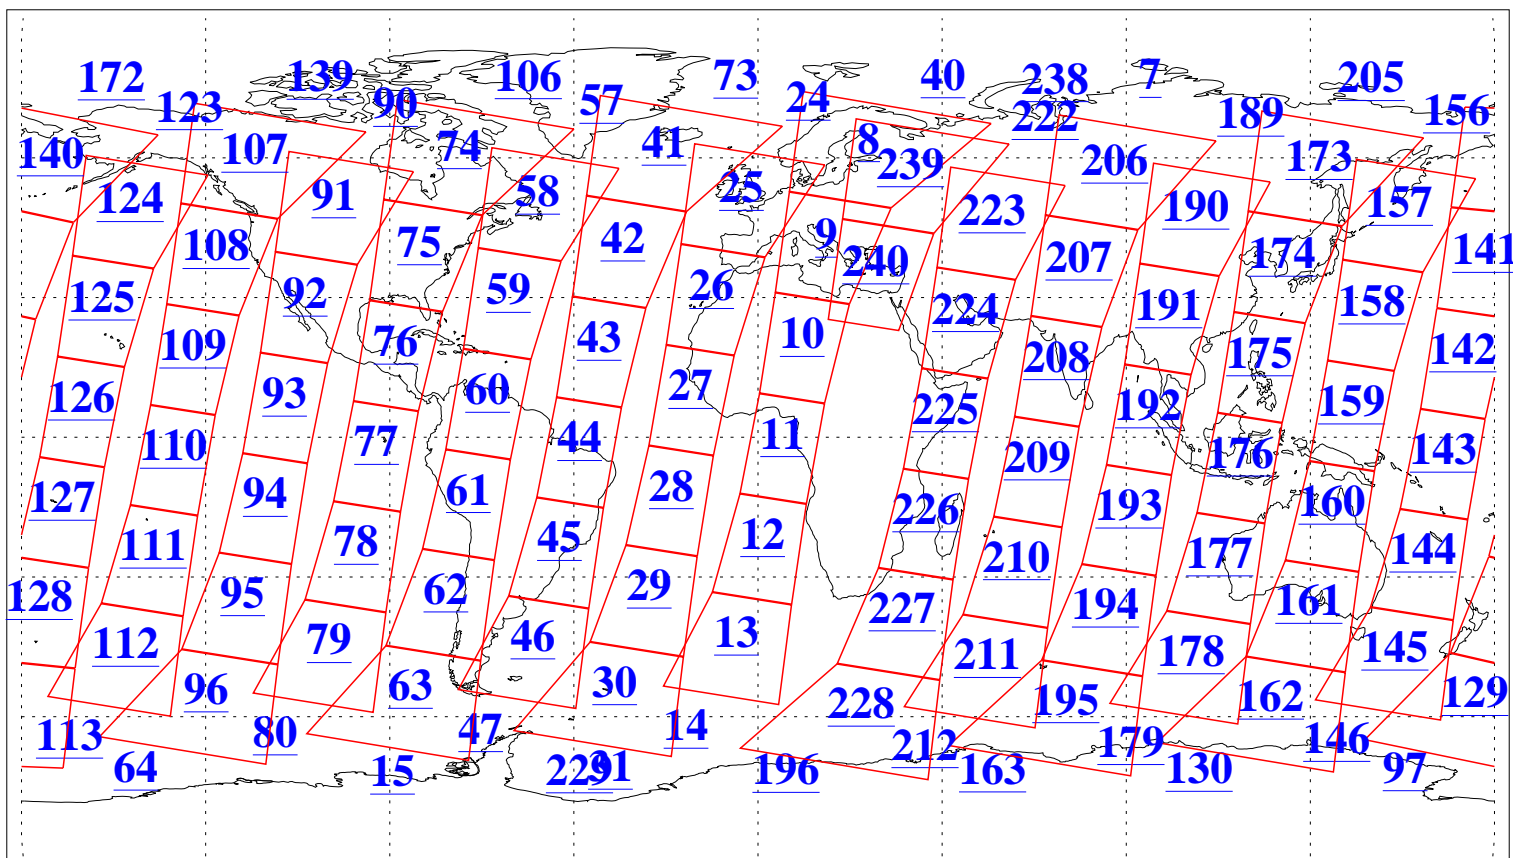

L1B Availability
AMSU Granules: 240
HSB Granules: 0
AIRS Granules: 240

10 Sep 2004
DoY 254
Aqua Day 860
Granules: 1 to 120

Granules: 121 to 240

Legend: AMSU Available, HSB Available, AIRS Available

L1B Availability
AMSU Granules: 240
HSB Granules: 0
AIRS Granules: 240

10 Sep 2004
DoY 254
Aqua Day 860

Ascending Granules

Descending Granules

Legend: AMSU Available, HSB Available, AIRS Available

L1B Availability
 AMSU Granules: 240
 HSB Granules: 0
 AIRS Granules: 240

10 Sep 2004
 DoY 254
 Aqua Day 860

Northern Hemisphere Granules

Southern Hemisphere Granules

Legend: AMSU Available, HSB Available, AIRS Available