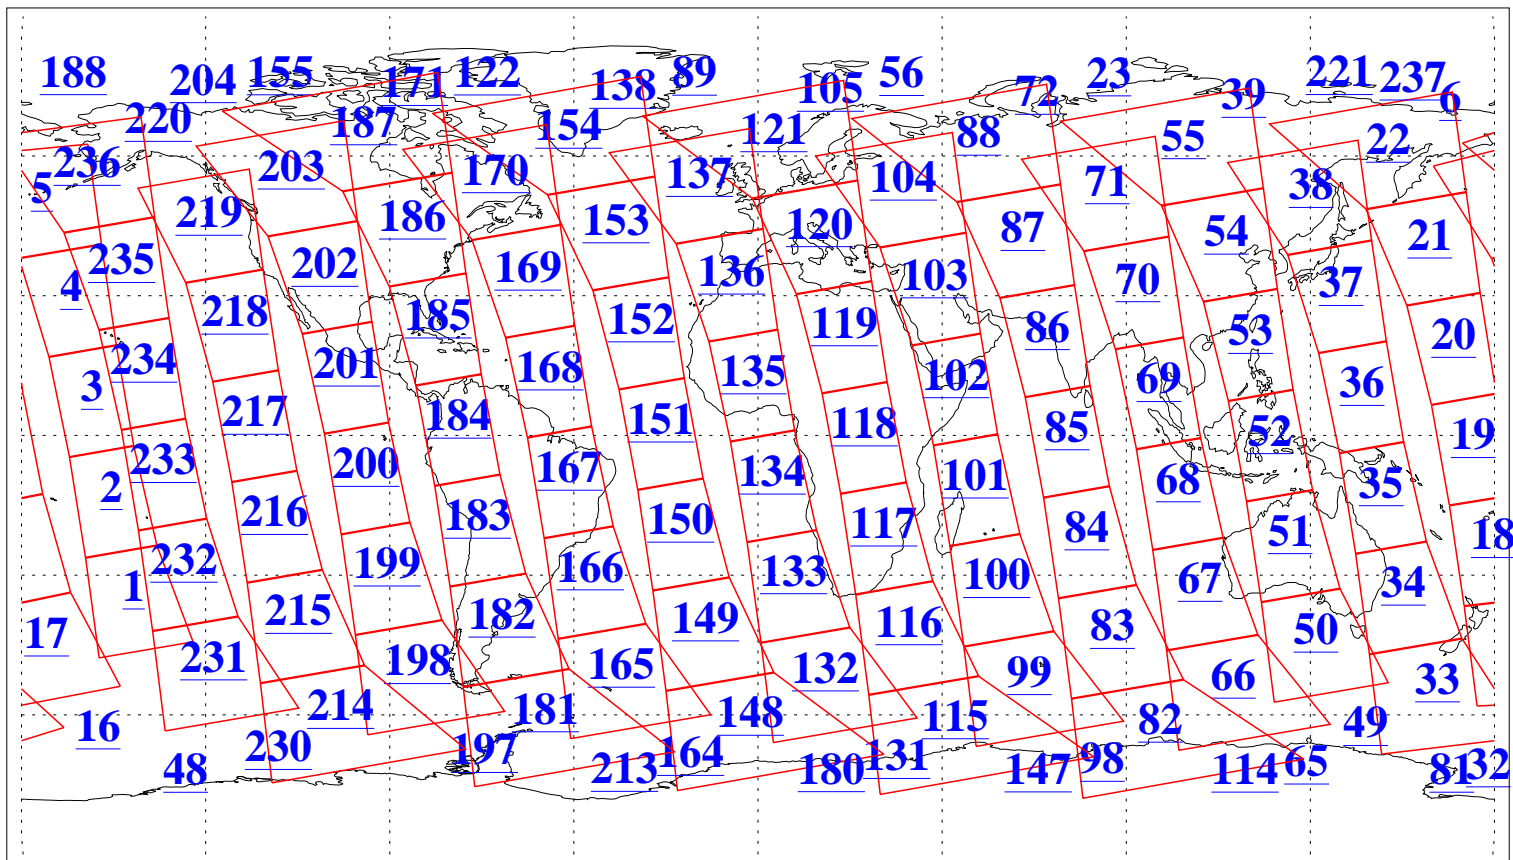

L1B Availability
AMSU Granules: 240
HSB Granules: 0
AIRS Granules: 240

10 Sep 2004
DoY 254
Aqua Day 860
Granules: 1 to 120

Granules: 121 to 240

Legend: AMSU Available, HSB Available, AIRS Available

L1B Availability
AMSU Granules: 240
HSB Granules: 0
AIRS Granules: 240

10 Sep 2004
DoY 254
Aqua Day 860

Ascending Granules

Descending Granules

Legend: AMSU Available, HSB Available, AIRS Available

L1B Availability
 AMSU Granules: 240
 HSB Granules: 0
 AIRS Granules: 240

10 Sep 2004
 DoY 254
 Aqua Day 860

Northern Hemisphere Granules

Southern Hemisphere Granules

Legend: AMSU Available, HSB Available, AIRS Available