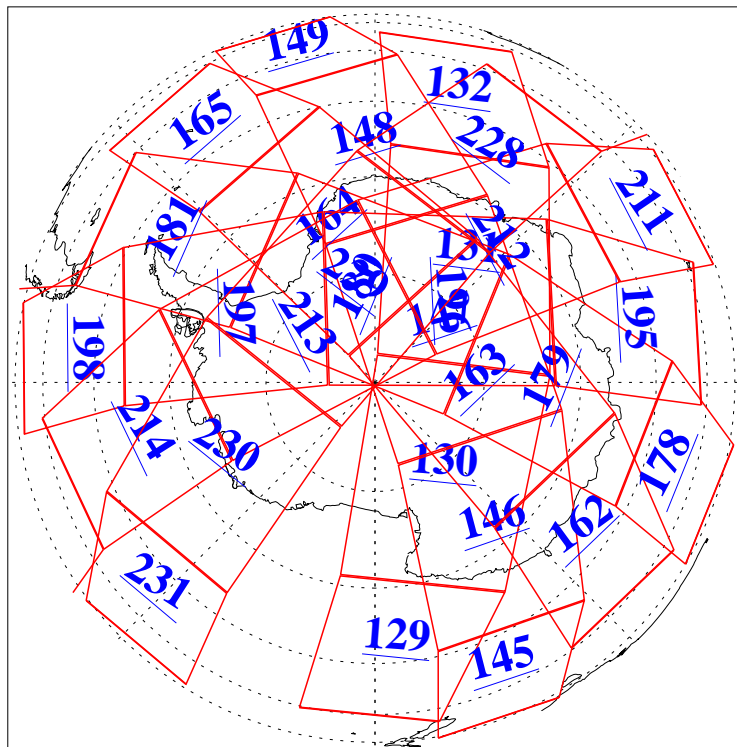

10 Sep 2004
DoY 254
Aqua Day 860

Ascending Granules

Descending Granules

Legend: AMSU Available, HSB Available, AIRS Available

L1B Availability
 AMSU Granules: 240
 HSB Granules: 0
 AIRS Granules: 240

10 Sep 2004
 DoY 254
 Aqua Day 860

Northern Hemisphere Granules

Southern Hemisphere Granules

Legend: AMSU Available, HSB Available, AIRS Available