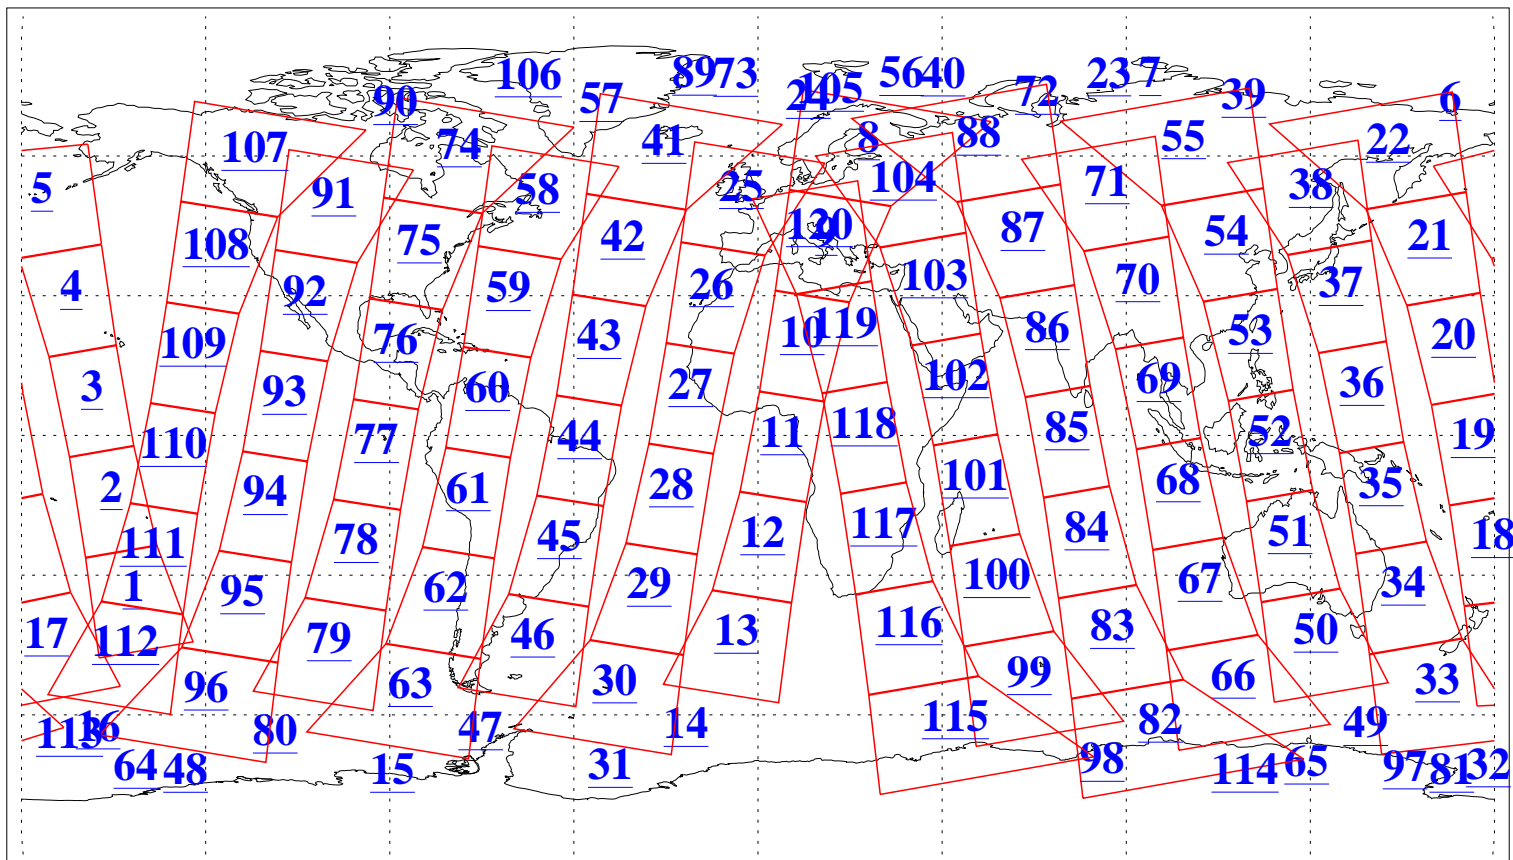

L1B Availability
AMSU Granules: 240
HSB Granules: 0
AIRS Granules: 240

10 Sep 2004
DoY 254
Aqua Day 860
Granules: 1 to 120

Granules: 121 to 240

Legend: AMSU Available, HSB Available, AIRS Available

L1B Availability
AMSU Granules: 240
HSB Granules: 0
AIRS Granules: 240

10 Sep 2004
DoY 254
Aqua Day 860

Ascending Granules

Descending Granules

Legend: AMSU Available, HSB Available, AIRS Available

L1B Availability
 AMSU Granules: 240
 HSB Granules: 0
 AIRS Granules: 240

10 Sep 2004
 DoY 254
 Aqua Day 860

Northern Hemisphere Granules

Southern Hemisphere Granules

Legend: AMSU Available, HSB Available, AIRS Available