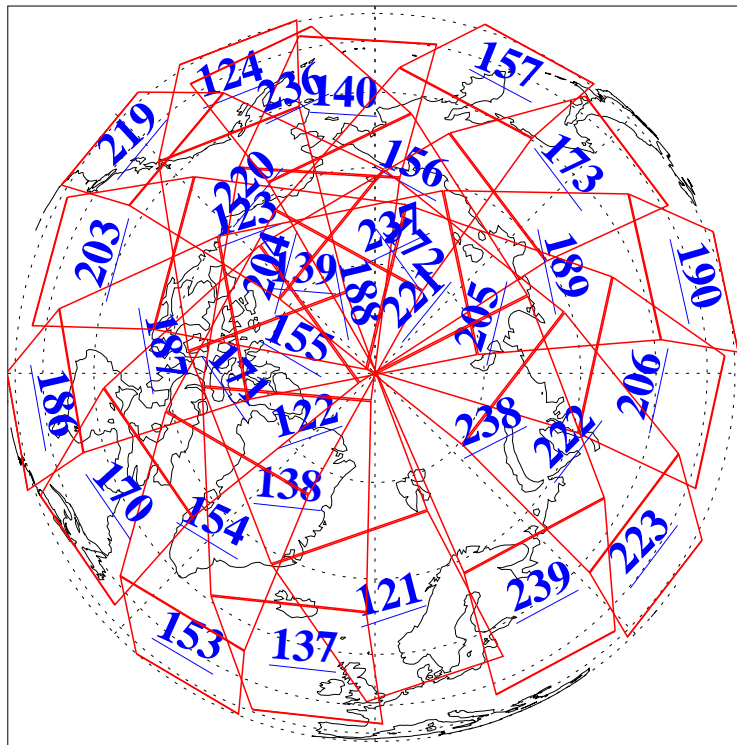

L1B Availability
AMSU Granules: 240
HSB Granules: 0
AIRS Granules: 240

10 Sep 2004
DoY 254
Aqua Day 860
Granules: 1 to 120

Granules: 121 to 240

Legend: AMSU Available, HSB Available, AIRS Available

L1B Availability
AMSU Granules: 240
HSB Granules: 0
AIRS Granules: 240

10 Sep 2004
DoY 254
Aqua Day 860

Ascending Granules

Descending Granules

Legend: AMSU Available, HSB Available, AIRS Available

L1B Availability
 AMSU Granules: 240
 HSB Granules: 0
 AIRS Granules: 240

10 Sep 2004
 DoY 254
 Aqua Day 860

Northern Hemisphere Granules

Southern Hemisphere Granules

Legend: AMSU Available, HSB Available, AIRS Available