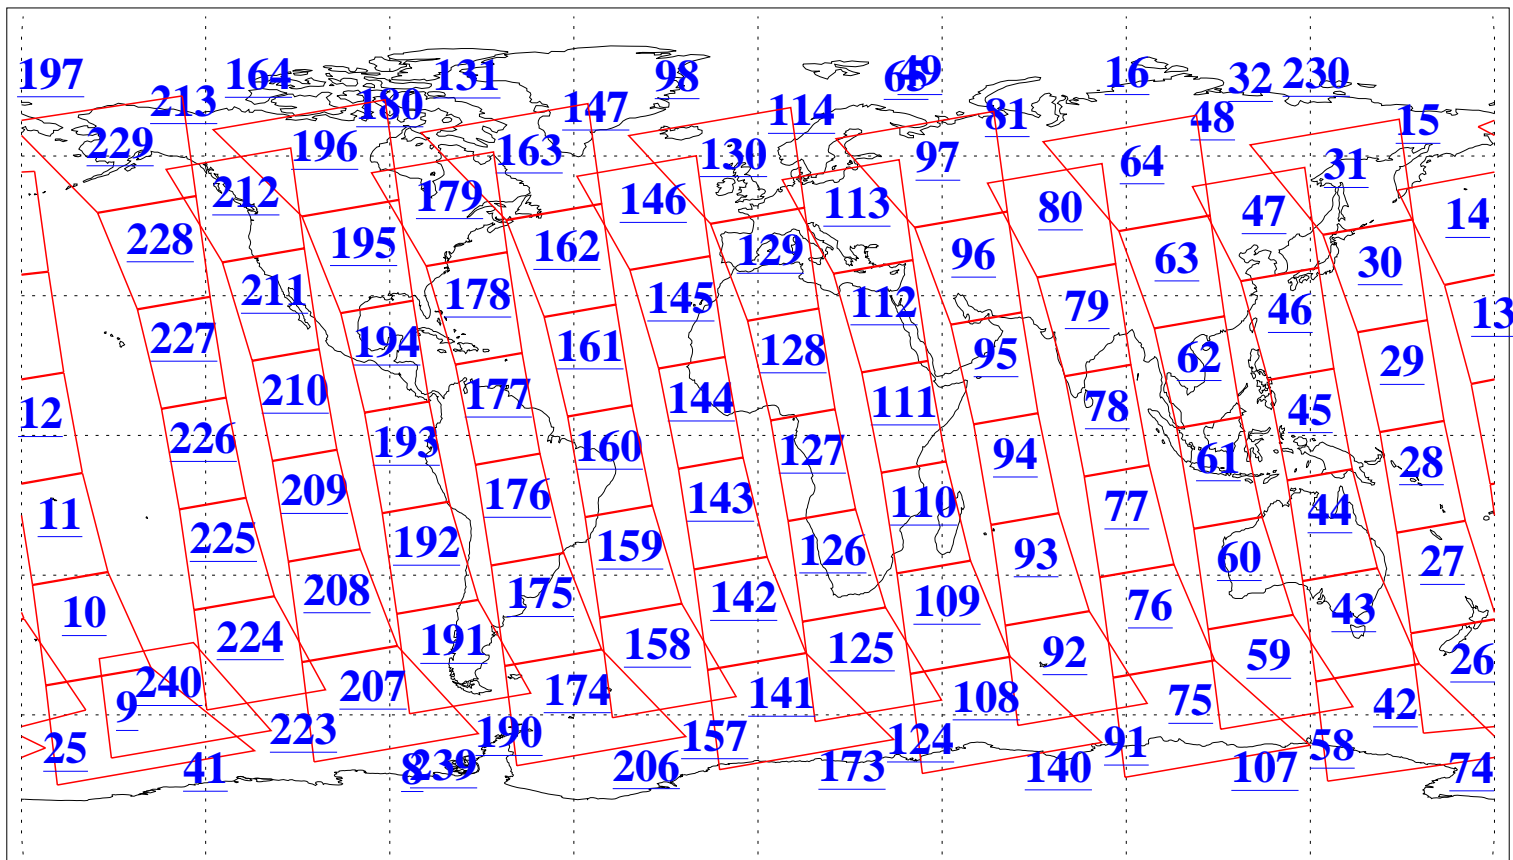

L1B Availability  
AMSU Granules: 240  
HSB Granules: 0  
AIRS Granules: 240

9 Sep 2004  
DoY 253  
Aqua Day 859  
Granules: 1 to 120

Granules: 121 to 240

Legend: AMSU Available, HSB Available, AIRS Available

L1B Availability  
AMSU Granules: 240  
HSB Granules: 0  
AIRS Granules: 240

9 Sep 2004  
DoY 253  
Aqua Day 859

Ascending Granules

Descending Granules

Legend: AMSU Available, HSB Available, AIRS Available

L1B Availability  
 AMSU Granules: 240  
 HSB Granules: 0  
 AIRS Granules: 240

9 Sep 2004  
 DoY 253  
 Aqua Day 859

Northern Hemisphere Granules

Southern Hemisphere Granules

Legend: AMSU Available, HSB Available, AIRS Available