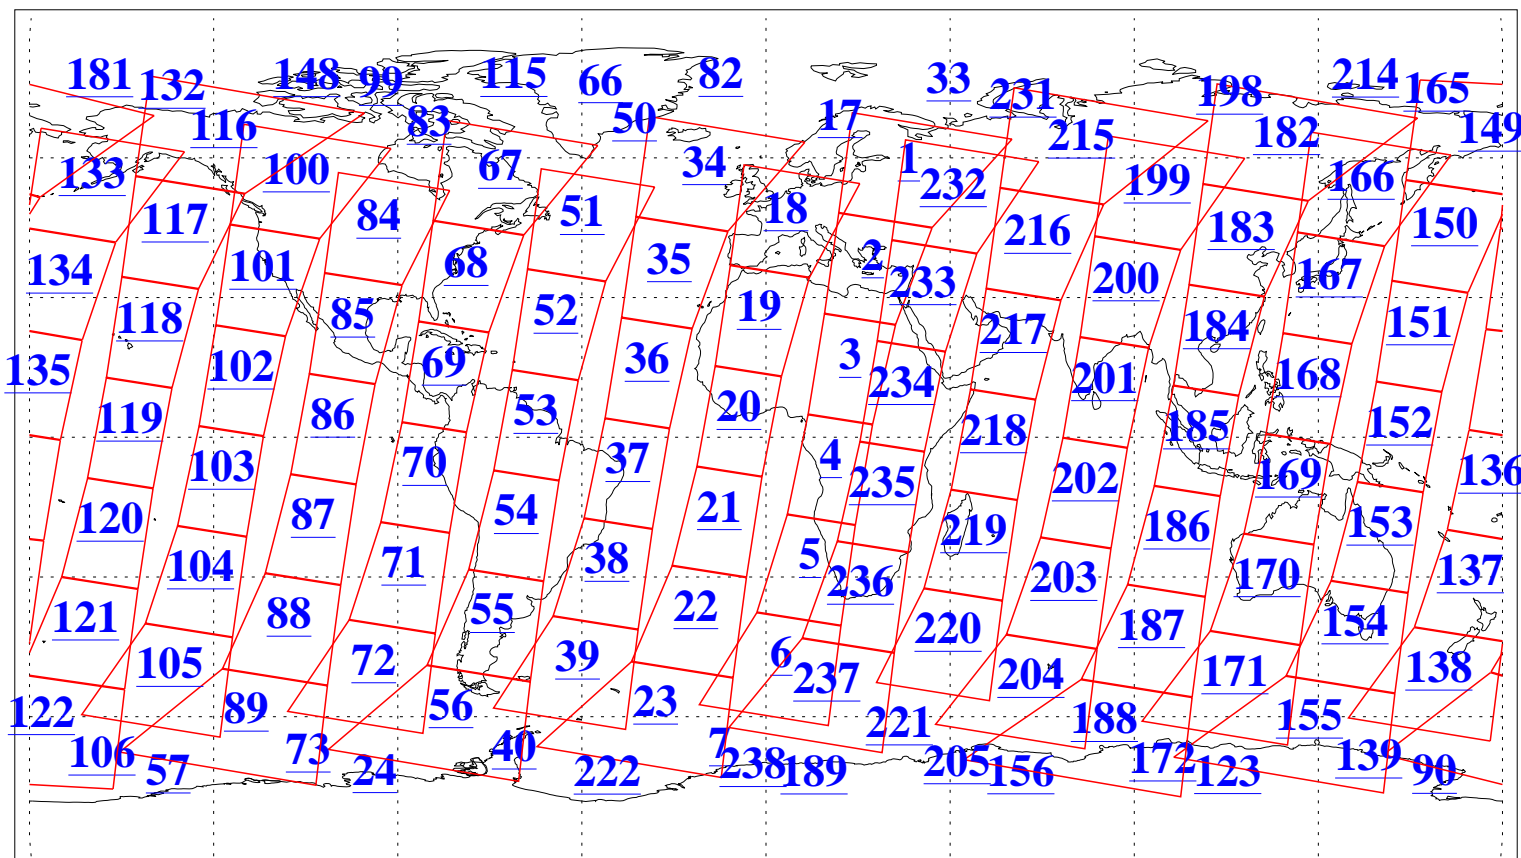

L1B Availability  
AMSU Granules: 240  
HSB Granules: 0  
AIRS Granules: 240

9 Sep 2004  
DoY 253  
Aqua Day 859  
Granules: 1 to 120

Granules: 121 to 240

Legend: AMSU Available, HSB Available, AIRS Available

L1B Availability  
AMSU Granules: 240  
HSB Granules: 0  
AIRS Granules: 240

9 Sep 2004  
DoY 253  
Aqua Day 859

Ascending Granules

Descending Granules

Legend: AMSU Available, HSB Available, AIRS Available

L1B Availability  
 AMSU Granules: 240  
 HSB Granules: 0  
 AIRS Granules: 240

9 Sep 2004  
 DoY 253  
 Aqua Day 859

Northern Hemisphere Granules

Southern Hemisphere Granules

Legend: AMSU Available, HSB Available, AIRS Available