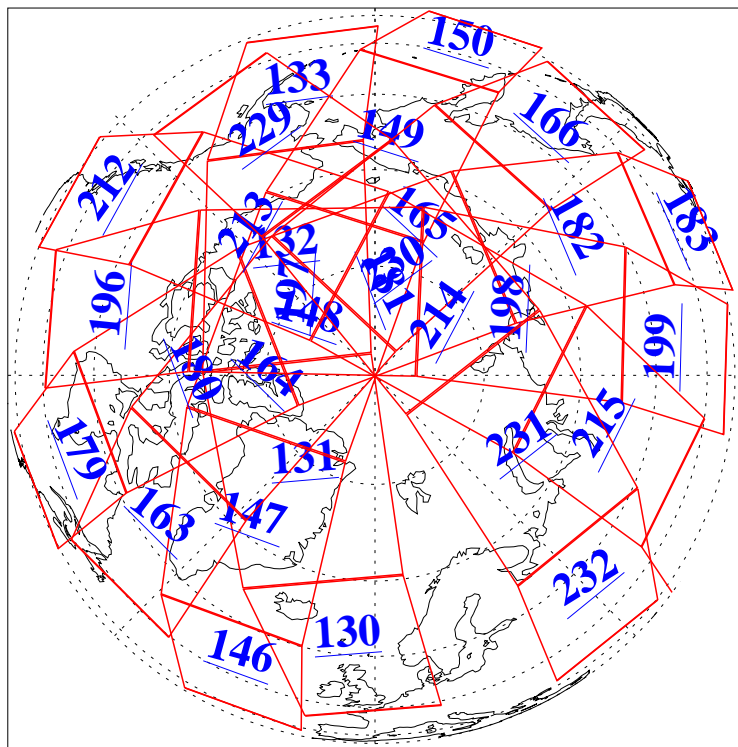

L1B Availability  
AMSU Granules: 240  
HSB Granules: 0  
AIRS Granules: 240

9 Sep 2004  
DoY 253  
Aqua Day 859  
Granules: 1 to 120

Granules: 121 to 240

Legend: AMSU Available, HSB Available, AIRS Available

L1B Availability  
AMSU Granules: 240  
HSB Granules: 0  
AIRS Granules: 240

9 Sep 2004  
DoY 253  
Aqua Day 859

Ascending Granules

Descending Granules

Legend: AMSU Available, HSB Available, AIRS Available

L1B Availability  
 AMSU Granules: 240  
 HSB Granules: 0  
 AIRS Granules: 240

9 Sep 2004  
 DoY 253  
 Aqua Day 859

Northern Hemisphere Granules

Southern Hemisphere Granules

Legend: AMSU Available, HSB Available, AIRS Available