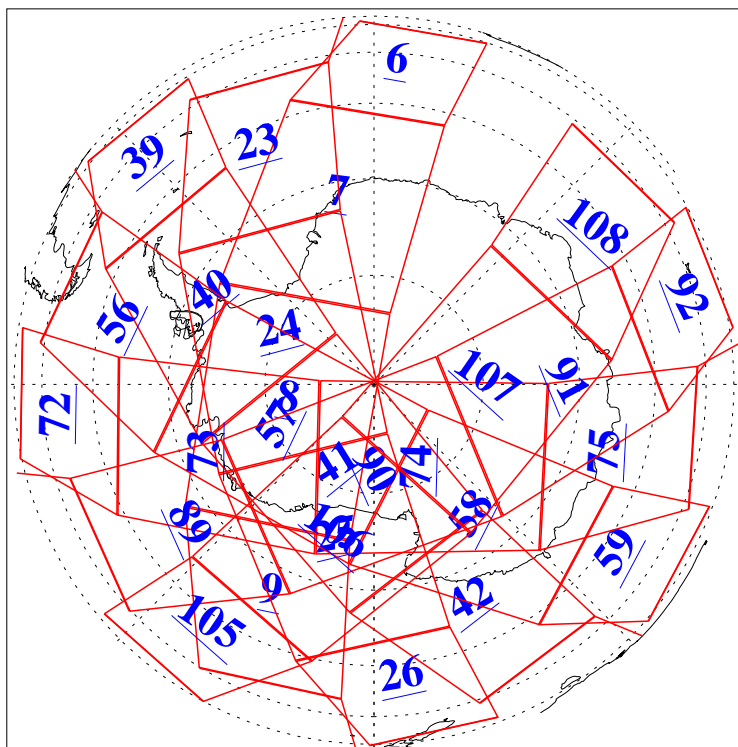

L1B Availability  
AMSU Granules: 240  
HSB Granules: 0  
AIRS Granules: 240

9 Sep 2004  
DoY 253  
Aqua Day 859  
Granules: 1 to 120

Granules: 121 to 240

Legend: AMSU Available, HSB Available, AIRS Available

L1B Availability  
AMSU Granules: 240  
HSB Granules: 0  
AIRS Granules: 240

9 Sep 2004  
DoY 253  
Aqua Day 859

Ascending Granules

Descending Granules

Legend: AMSU Available, HSB Available, AIRS Available

L1B Availability  
 AMSU Granules: 240  
 HSB Granules: 0  
 AIRS Granules: 240

9 Sep 2004  
 DoY 253  
 Aqua Day 859

Northern Hemisphere Granules

Southern Hemisphere Granules

Legend: AMSU Available, HSB Available, AIRS Available