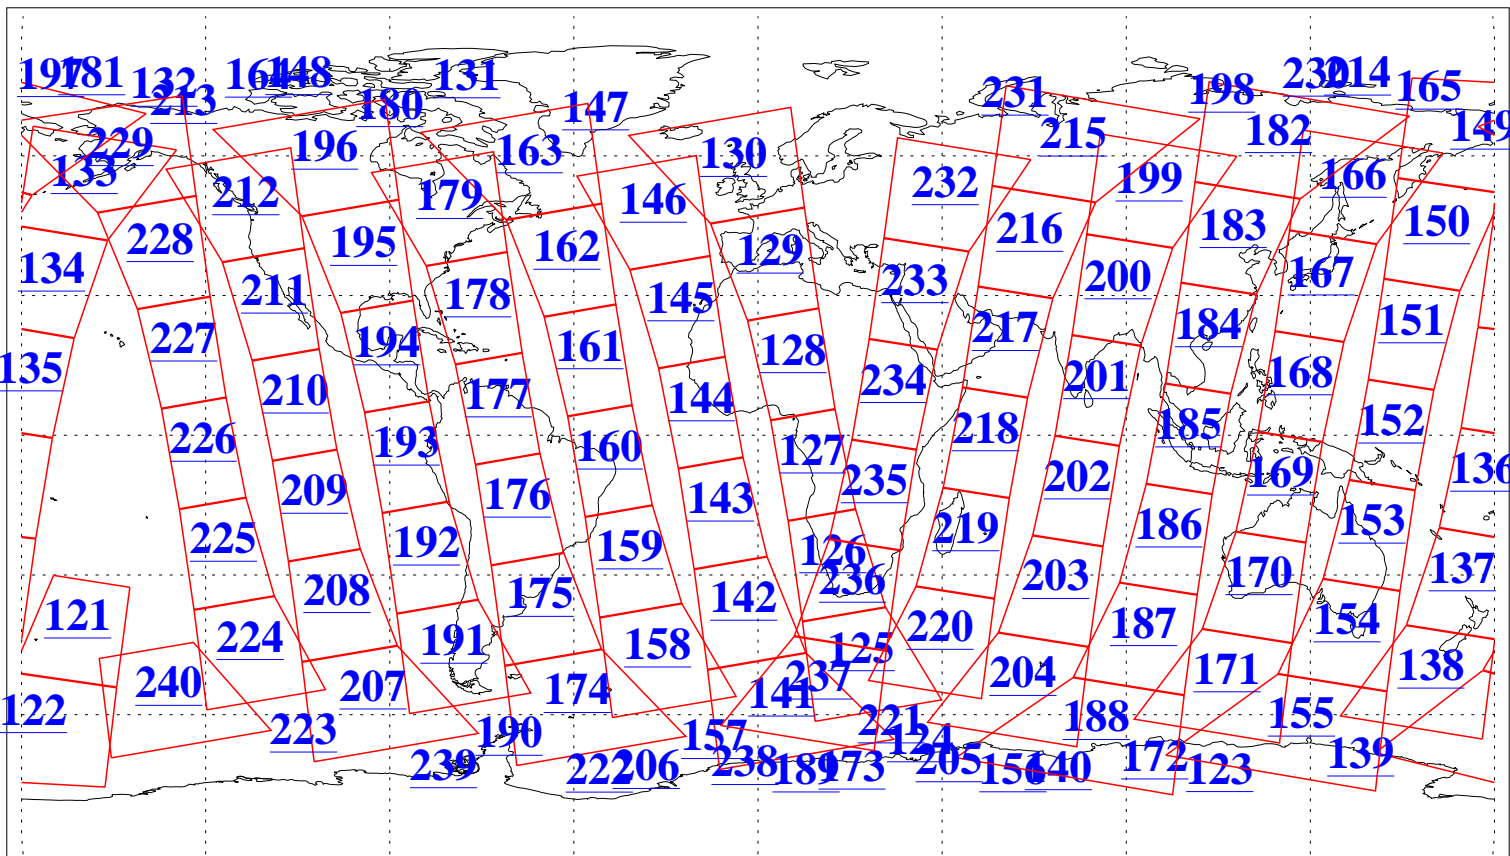

L1B Availability  
AMSU Granules: 240  
HSB Granules: 0  
AIRS Granules: 240

9 Sep 2004  
DoY 253  
Aqua Day 859  
Granules: 1 to 120

Granules: 121 to 240

Legend: AMSU Available, HSB Available, AIRS Available

L1B Availability  
AMSU Granules: 240  
HSB Granules: 0  
AIRS Granules: 240

9 Sep 2004  
DoY 253  
Aqua Day 859

Ascending Granules

Descending Granules

Legend: AMSU Available, HSB Available, AIRS Available

L1B Availability  
 AMSU Granules: 240  
 HSB Granules: 0  
 AIRS Granules: 240

9 Sep 2004  
 DoY 253  
 Aqua Day 859

Northern Hemisphere Granules

Southern Hemisphere Granules

Legend: AMSU Available, HSB Available, AIRS Available