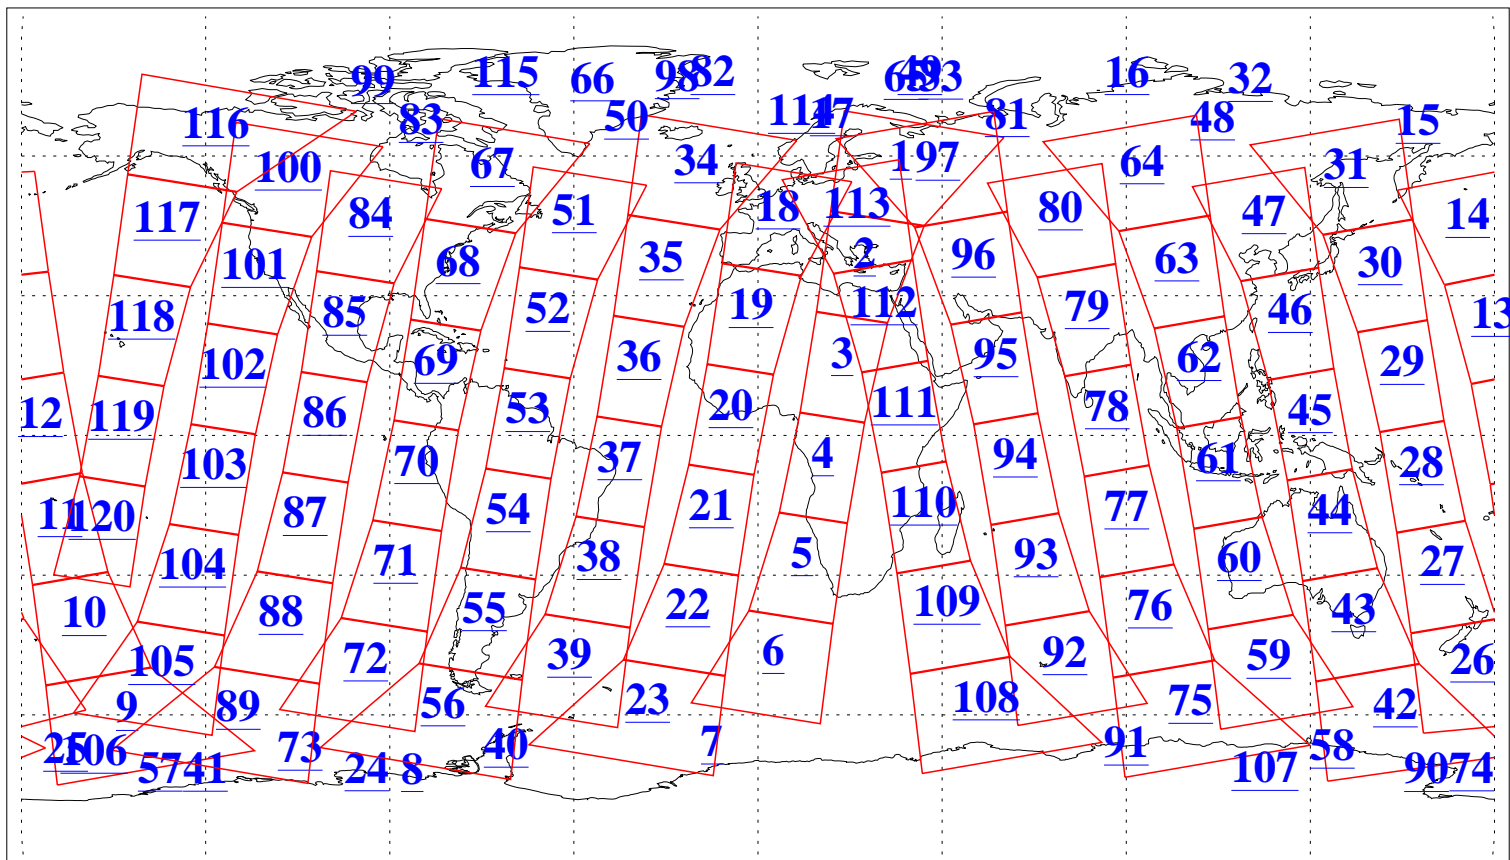

L1B Availability  
AMSU Granules: 240  
HSB Granules: 0  
AIRS Granules: 240

9 Sep 2004  
DoY 253  
Aqua Day 859  
Granules: 1 to 120

Granules: 121 to 240

Legend: AMSU Available, HSB Available, AIRS Available

L1B Availability  
AMSU Granules: 240  
HSB Granules: 0  
AIRS Granules: 240

9 Sep 2004  
DoY 253  
Aqua Day 859

Ascending Granules

Descending Granules

Legend: AMSU Available, HSB Available, AIRS Available

L1B Availability  
 AMSU Granules: 240  
 HSB Granules: 0  
 AIRS Granules: 240

9 Sep 2004  
 DoY 253  
 Aqua Day 859

Northern Hemisphere Granules

Southern Hemisphere Granules

Legend: AMSU Available, HSB Available, AIRS Available