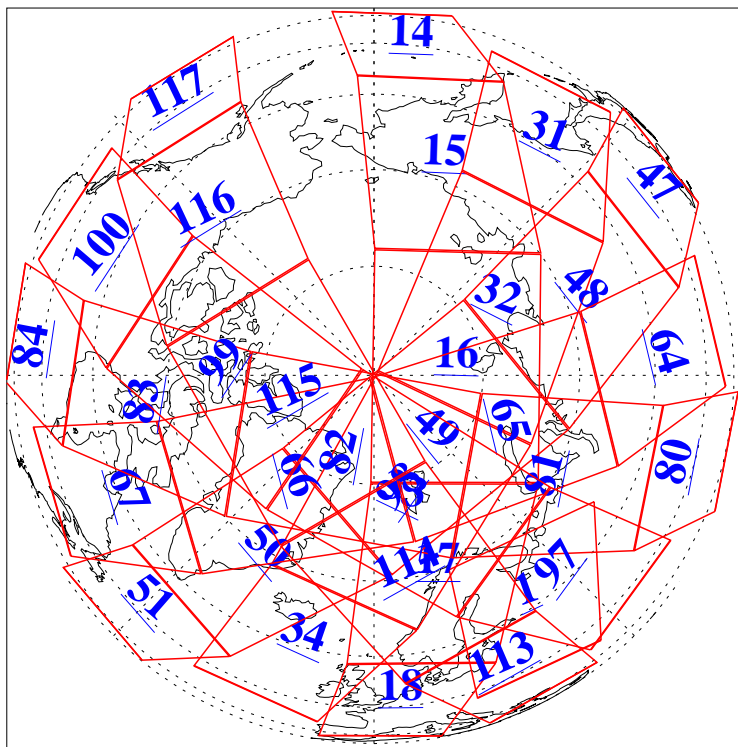

L1B Availability  
AMSU Granules: 240  
HSB Granules: 0  
AIRS Granules: 240

9 Sep 2004  
DoY 253  
Aqua Day 859  
Granules: 1 to 120

Granules: 121 to 240

Legend: AMSU Available, HSB Available, AIRS Available

L1B Availability  
AMSU Granules: 240  
HSB Granules: 0  
AIRS Granules: 240

9 Sep 2004  
DoY 253  
Aqua Day 859

Ascending Granules

Descending Granules

Legend: AMSU Available, HSB Available, AIRS Available

L1B Availability  
 AMSU Granules: 240  
 HSB Granules: 0  
 AIRS Granules: 240

9 Sep 2004  
 DoY 253  
 Aqua Day 859

Northern Hemisphere Granules

Southern Hemisphere Granules

Legend: AMSU Available, HSB Available, AIRS Available