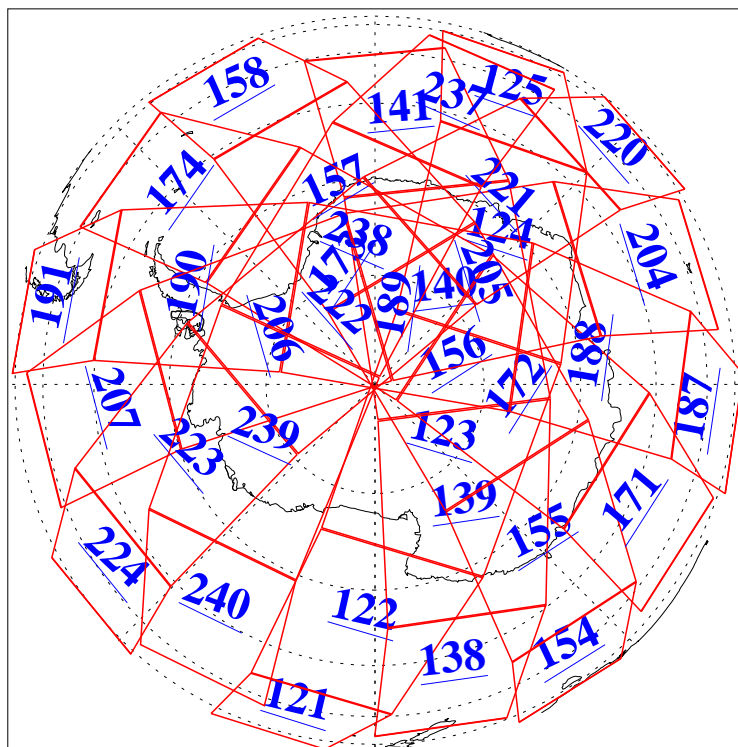

L1B Availability  
AMSU Granules: 240  
HSB Granules: 0  
AIRS Granules: 240

9 Sep 2004  
DoY 253  
Aqua Day 859  
Granules: 1 to 120

Granules: 121 to 240

Legend: AMSU Available, HSB Available, AIRS Available

L1B Availability  
AMSU Granules: 240  
HSB Granules: 0  
AIRS Granules: 240

9 Sep 2004  
DoY 253  
Aqua Day 859

Ascending Granules

Descending Granules

Legend: AMSU Available, HSB Available, AIRS Available

L1B Availability  
 AMSU Granules: 240  
 HSB Granules: 0  
 AIRS Granules: 240

9 Sep 2004  
 DoY 253  
 Aqua Day 859

Northern Hemisphere Granules

Southern Hemisphere Granules

Legend: AMSU Available, HSB Available, AIRS Available