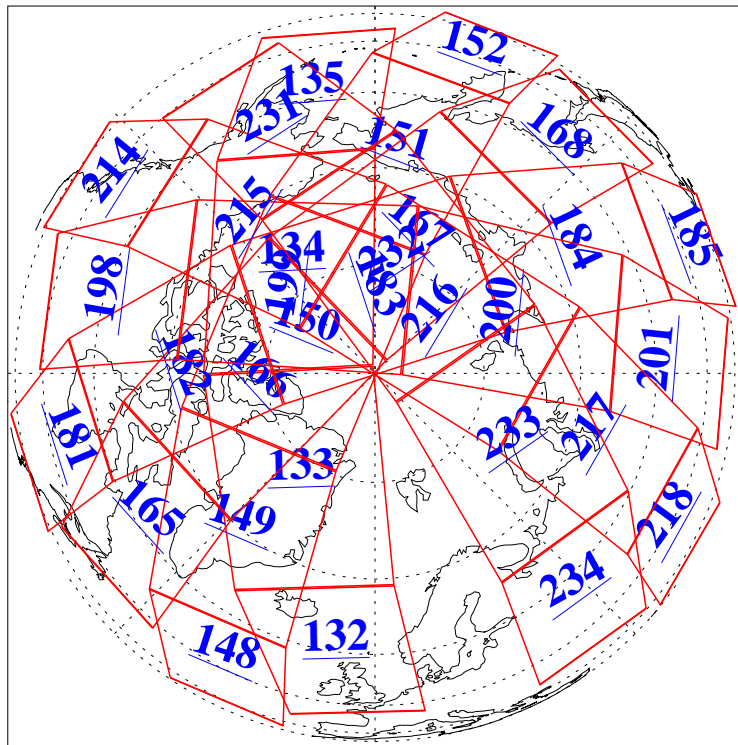

L1B Availability
AMSU Granules: 240
HSB Granules: 0
AIRS Granules: 240

7 Sep 2004
DoY 251
Aqua Day 857
Granules: 1 to 120

Granules: 121 to 240

Legend: AMSU Available, HSB Available, AIRS Available

L1B Availability
AMSU Granules: 240
HSB Granules: 0
AIRS Granules: 240

7 Sep 2004
DoY 251
Aqua Day 857

Ascending Granules

Descending Granules

Legend: AMSU Available, HSB Available, AIRS Available

L1B Availability
 AMSU Granules: 240
 HSB Granules: 0
 AIRS Granules: 240

7 Sep 2004
 DoY 251
 Aqua Day 857

Northern Hemisphere Granules

Southern Hemisphere Granules

Legend: AMSU Available, HSB Available, AIRS Available