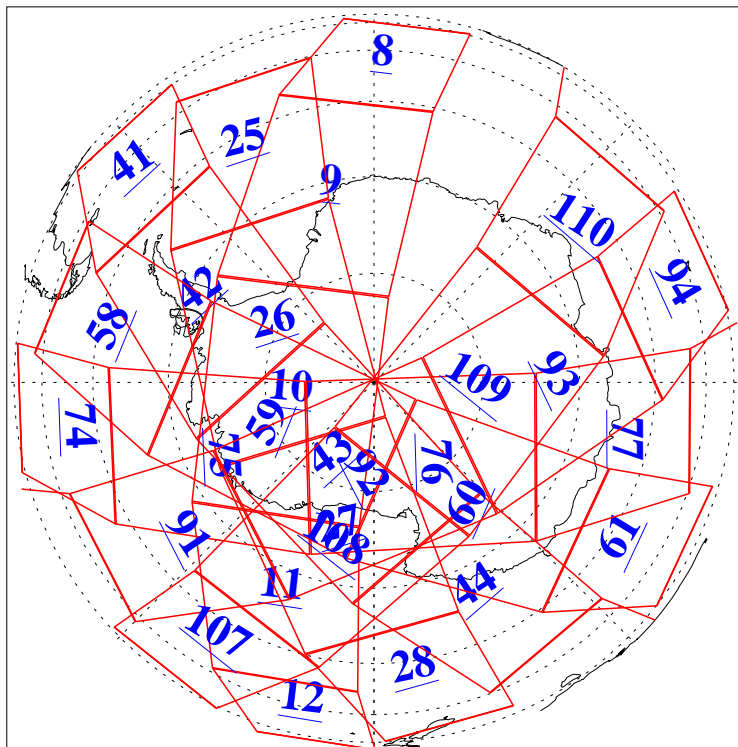

L1B Availability
AMSU Granules: 240
HSB Granules: 0
AIRS Granules: 240

7 Sep 2004
DoY 251
Aqua Day 857
Granules: 1 to 120

Granules: 121 to 240

Legend: AMSU Available, HSB Available, AIRS Available

L1B Availability
AMSU Granules: 240
HSB Granules: 0
AIRS Granules: 240

7 Sep 2004
DoY 251
Aqua Day 857

Ascending Granules

Descending Granules

Legend: AMSU Available, HSB Available, AIRS Available

L1B Availability
 AMSU Granules: 240
 HSB Granules: 0
 AIRS Granules: 240

7 Sep 2004
 DoY 251
 Aqua Day 857

Northern Hemisphere Granules

Southern Hemisphere Granules

Legend: AMSU Available, HSB Available, AIRS Available