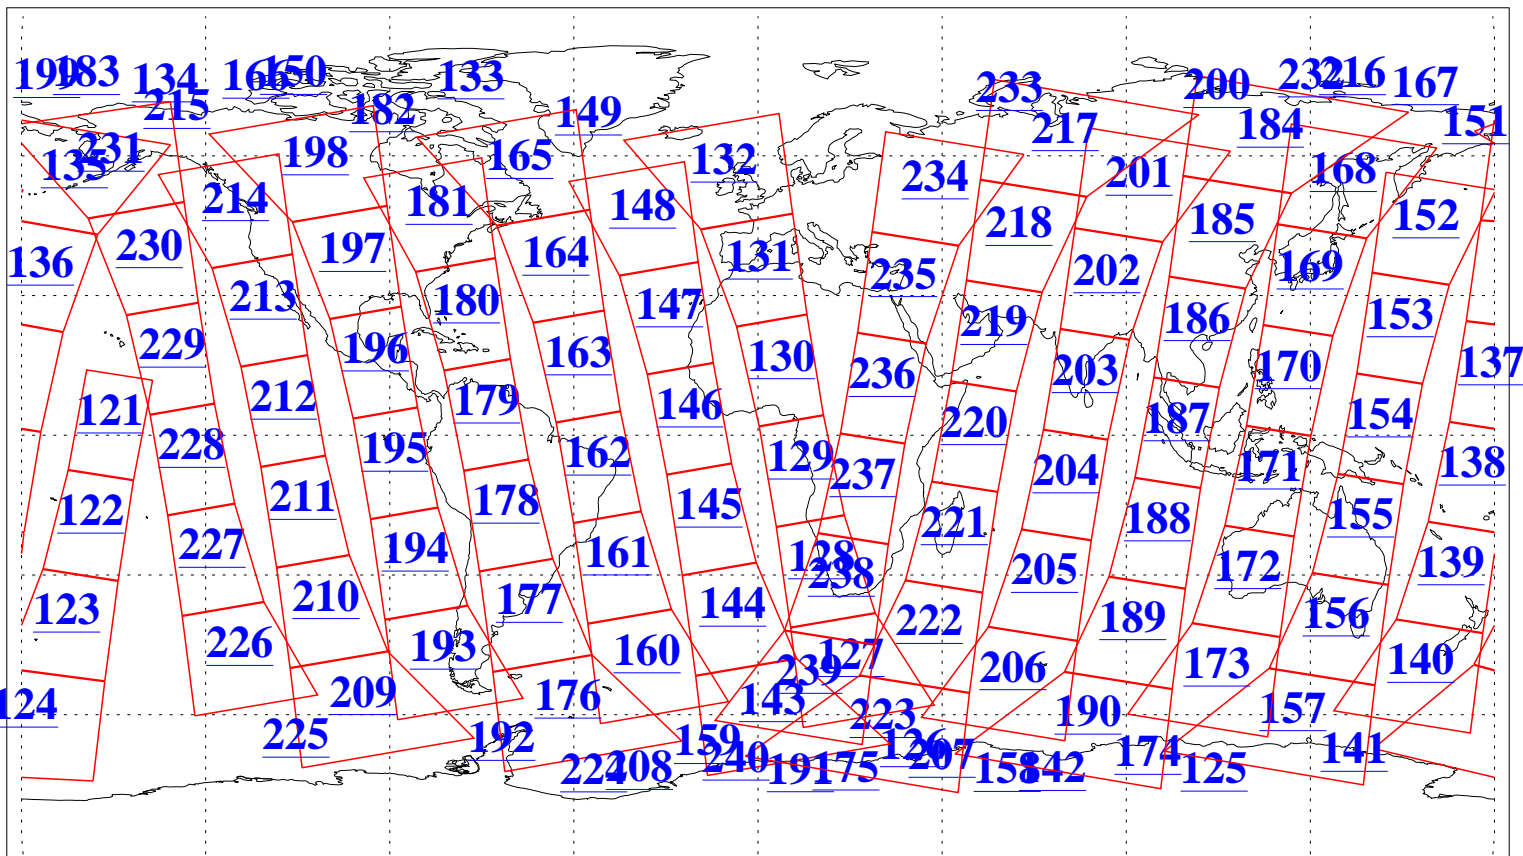

L1B Availability
AMSU Granules: 240
HSB Granules: 0
AIRS Granules: 240

7 Sep 2004
DoY 251
Aqua Day 857
Granules: 1 to 120

Granules: 121 to 240

Legend: AMSU Available, HSB Available, AIRS Available

L1B Availability
AMSU Granules: 240
HSB Granules: 0
AIRS Granules: 240

7 Sep 2004
DoY 251
Aqua Day 857

Ascending Granules

Descending Granules

Legend: AMSU Available, HSB Available, AIRS Available

L1B Availability
 AMSU Granules: 240
 HSB Granules: 0
 AIRS Granules: 240

7 Sep 2004
 DoY 251
 Aqua Day 857