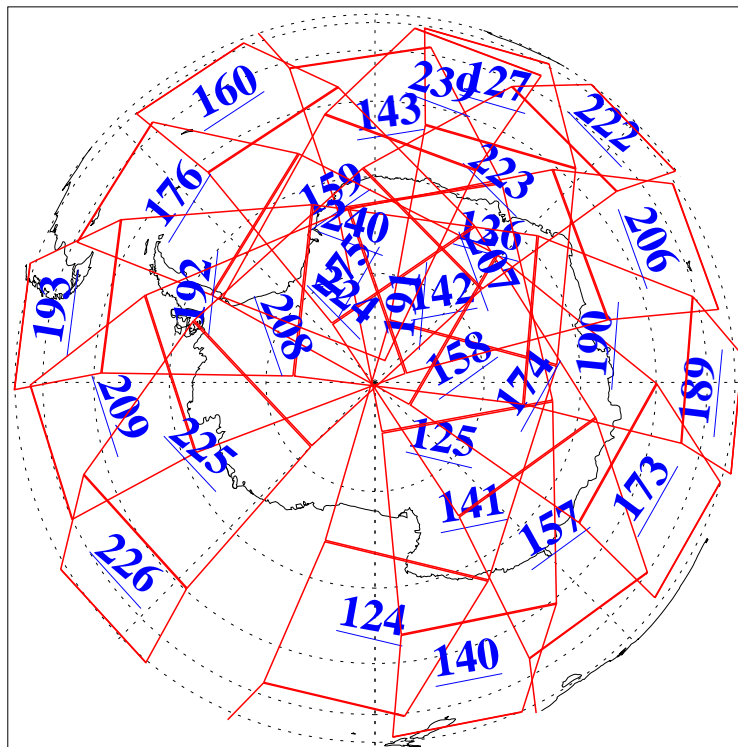

L1B Availability
AMSU Granules: 240
HSB Granules: 0
AIRS Granules: 240

7 Sep 2004
DoY 251
Aqua Day 857
Granules: 1 to 120

Granules: 121 to 240

Legend: AMSU Available, HSB Available, AIRS Available

L1B Availability
AMSU Granules: 240
HSB Granules: 0
AIRS Granules: 240

7 Sep 2004
DoY 251
Aqua Day 857

Ascending Granules

Descending Granules

Legend: AMSU Available, HSB Available, AIRS Available

L1B Availability
 AMSU Granules: 240
 HSB Granules: 0
 AIRS Granules: 240

7 Sep 2004
 DoY 251
 Aqua Day 857

Northern Hemisphere Granules

Southern Hemisphere Granules

Legend: AMSU Available, HSB Available, AIRS Available