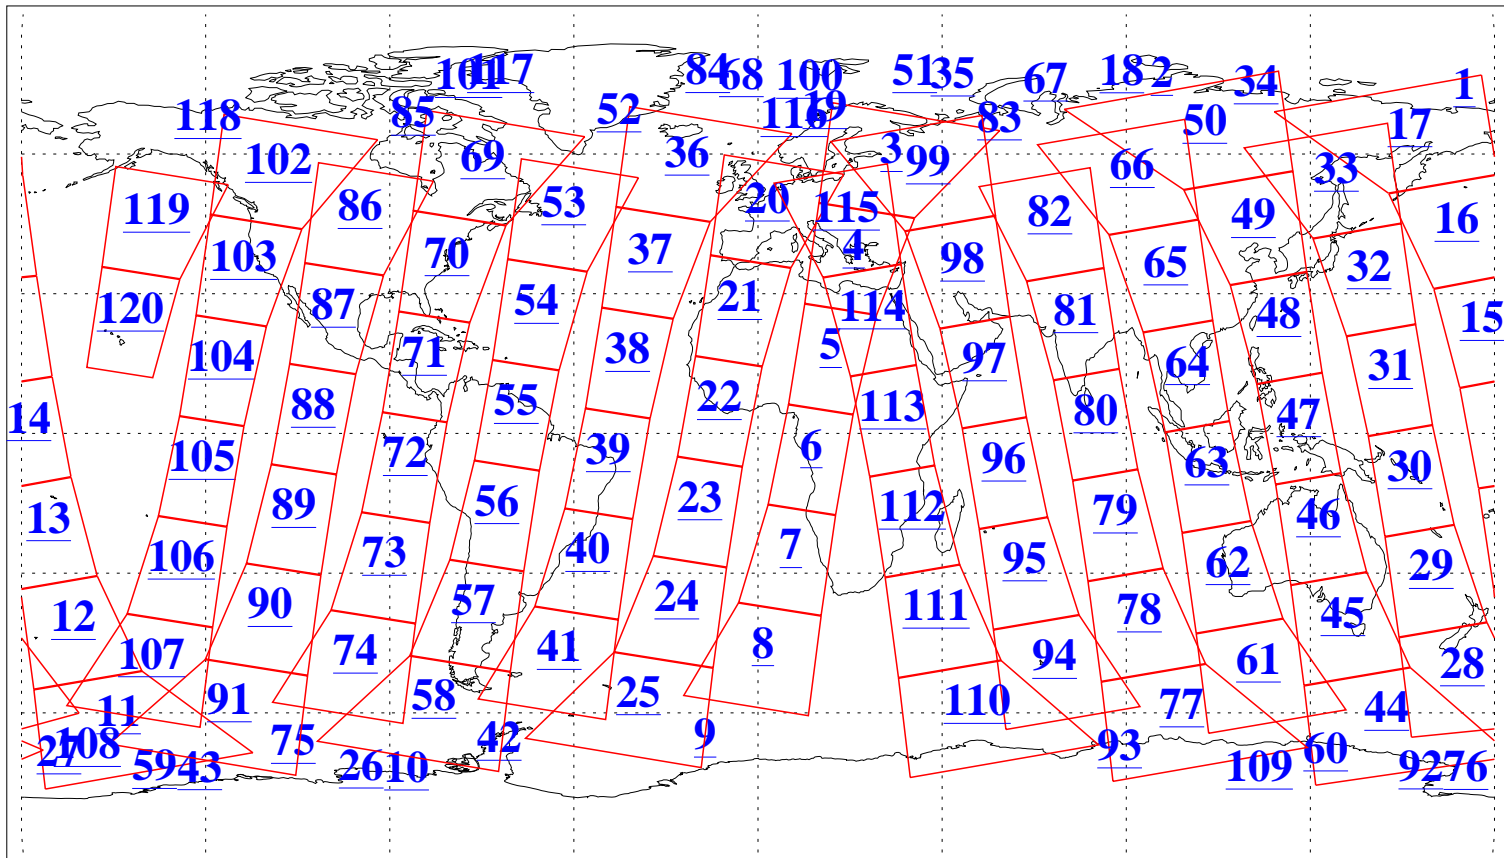

L1B Availability
AMSU Granules: 240
HSB Granules: 0
AIRS Granules: 240

7 Sep 2004
DoY 251
Aqua Day 857
Granules: 1 to 120

Granules: 121 to 240

Legend: AMSU Available, HSB Available, AIRS Available

L1B Availability
AMSU Granules: 240
HSB Granules: 0
AIRS Granules: 240

7 Sep 2004
DoY 251
Aqua Day 857

Ascending Granules

Descending Granules

Legend: AMSU Available, HSB Available, AIRS Available

L1B Availability
 AMSU Granules: 240
 HSB Granules: 0
 AIRS Granules: 240

7 Sep 2004
 DoY 251
 Aqua Day 857

Northern Hemisphere Granules

Southern Hemisphere Granules

Legend: AMSU Available, HSB Available, AIRS Available