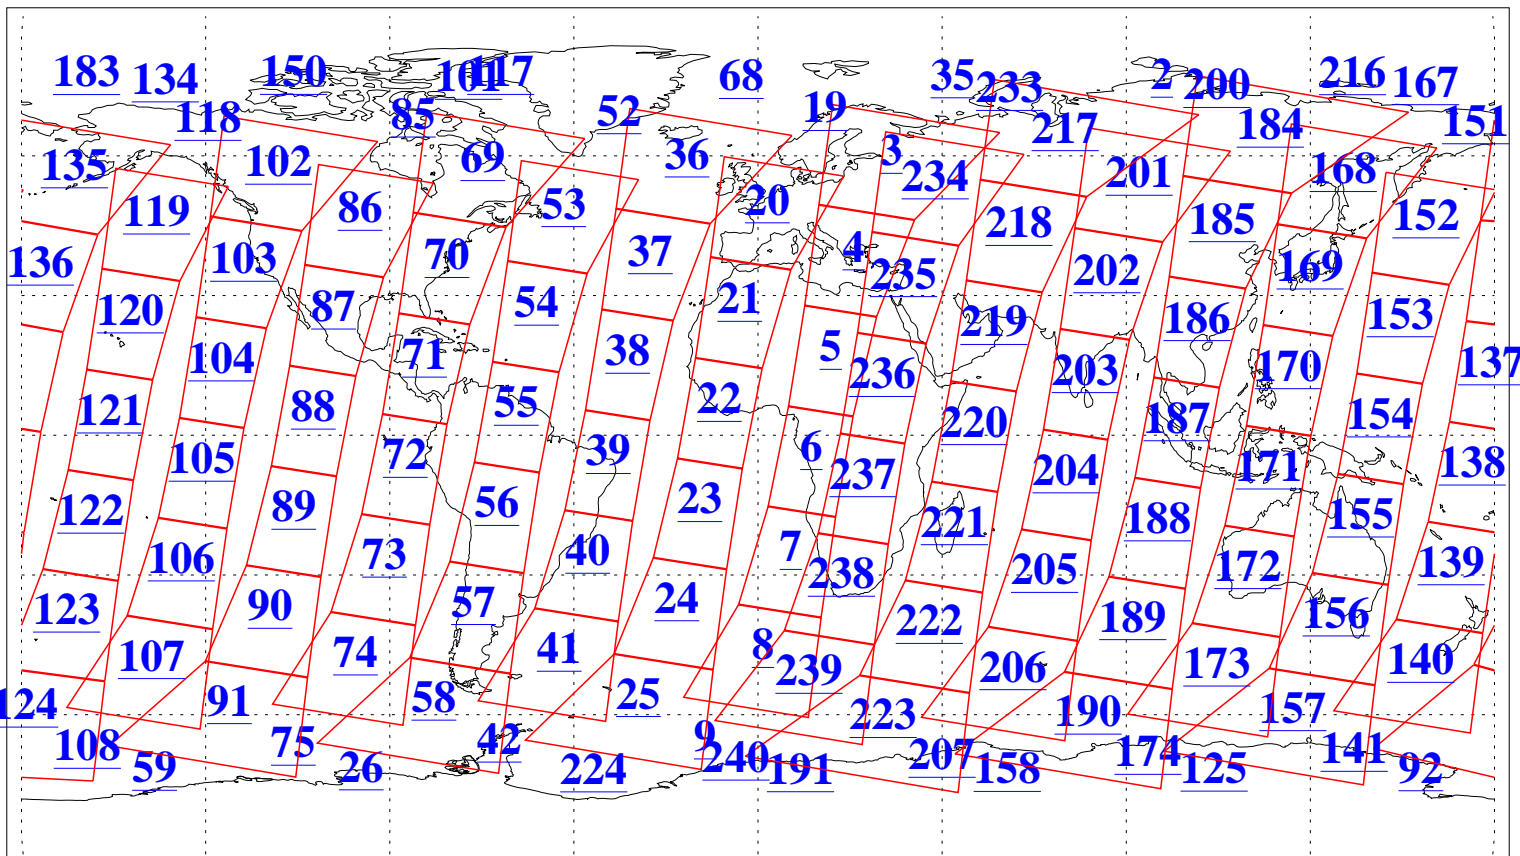

L1B Availability
AMSU Granules: 240
HSB Granules: 0
AIRS Granules: 240

7 Sep 2004
DoY 251
Aqua Day 857
Granules: 1 to 120

Granules: 121 to 240

Legend: AMSU Available, HSB Available, AIRS Available

L1B Availability
AMSU Granules: 240
HSB Granules: 0
AIRS Granules: 240

7 Sep 2004
DoY 251
Aqua Day 857

Ascending Granules

Descending Granules

Legend: AMSU Available, HSB Available, AIRS Available

L1B Availability
 AMSU Granules: 240
 HSB Granules: 0
 AIRS Granules: 240

7 Sep 2004
 DoY 251
 Aqua Day 857

Northern Hemisphere Granules

Southern Hemisphere Granules

Legend: AMSU Available, HSB Available, AIRS Available