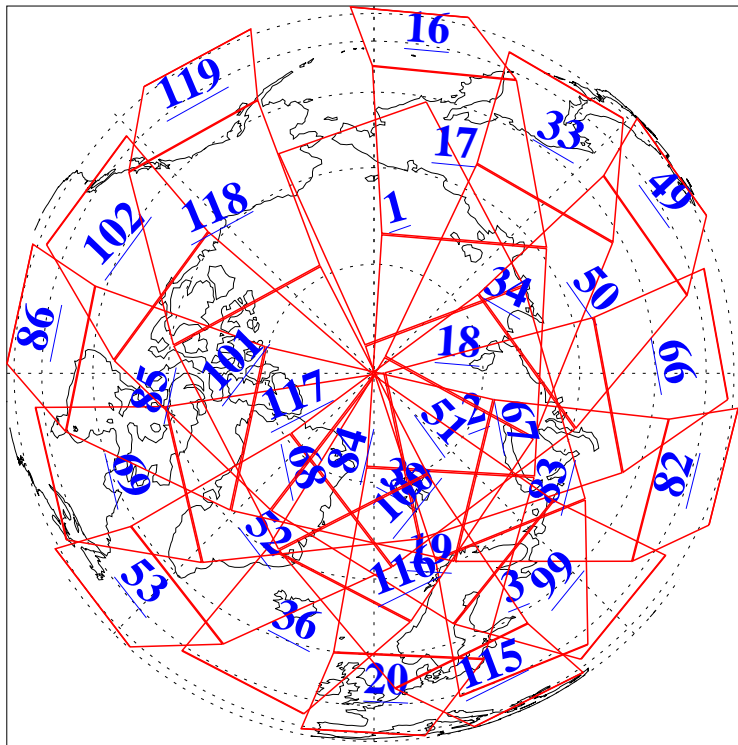

L1B Availability
AMSU Granules: 240
HSB Granules: 0
AIRS Granules: 240

7 Sep 2004
DoY 251
Aqua Day 857
Granules: 1 to 120

Granules: 121 to 240

Legend: AMSU Available, HSB Available, AIRS Available

L1B Availability
AMSU Granules: 240
HSB Granules: 0
AIRS Granules: 240

7 Sep 2004
DoY 251
Aqua Day 857

Ascending Granules

Descending Granules

Legend: AMSU Available, HSB Available, AIRS Available

L1B Availability
 AMSU Granules: 240
 HSB Granules: 0
 AIRS Granules: 240

7 Sep 2004
 DoY 251
 Aqua Day 857

Northern Hemisphere Granules

Southern Hemisphere Granules

Legend: AMSU Available, HSB Available, AIRS Available