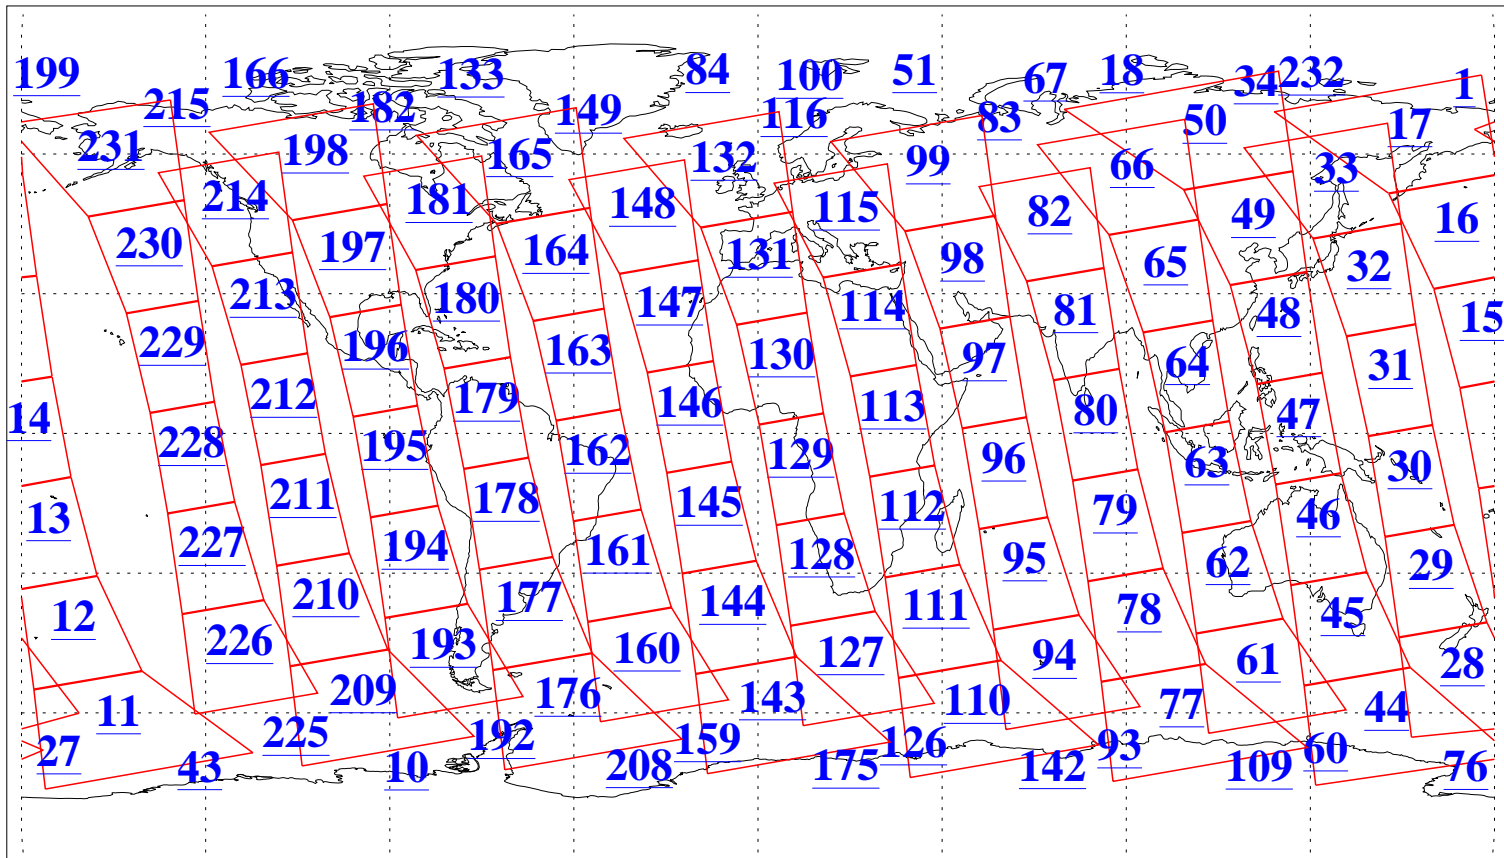

L1B Availability
AMSU Granules: 240
HSB Granules: 0
AIRS Granules: 240

7 Sep 2004
DoY 251
Aqua Day 857
Granules: 1 to 120

Granules: 121 to 240

Legend: AMSU Available, HSB Available, AIRS Available

L1B Availability
AMSU Granules: 240
HSB Granules: 0
AIRS Granules: 240

7 Sep 2004
DoY 251
Aqua Day 857

Ascending Granules

Descending Granules

Legend: AMSU Available, HSB Available, AIRS Available

L1B Availability
 AMSU Granules: 240
 HSB Granules: 0
 AIRS Granules: 240

7 Sep 2004
 DoY 251
 Aqua Day 857

Northern Hemisphere Granules

Southern Hemisphere Granules

Legend: AMSU Available, HSB Available, AIRS Available