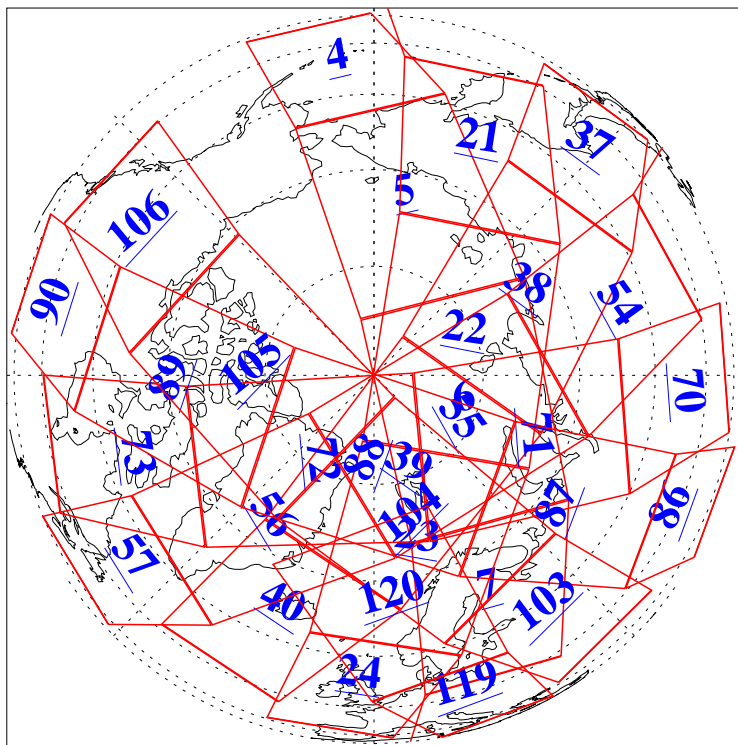

L1B Availability
AMSU Granules: 240
HSB Granules: 0
AIRS Granules: 240

3 Sep 2004
DoY 247
Aqua Day 853
Granules: 1 to 120

Granules: 121 to 240

Legend: AMSU Available, HSB Available, AIRS Available

L1B Availability
AMSU Granules: 240
HSB Granules: 0
AIRS Granules: 240

3 Sep 2004
DoY 247
Aqua Day 853

Ascending Granules

Descending Granules

Legend: AMSU Available, HSB Available, AIRS Available

L1B Availability
 AMSU Granules: 240
 HSB Granules: 0
 AIRS Granules: 240

3 Sep 2004
 DoY 247
 Aqua Day 853

Northern Hemisphere Granules

Southern Hemisphere Granules

Legend: AMSU Available, HSB Available, AIRS Available