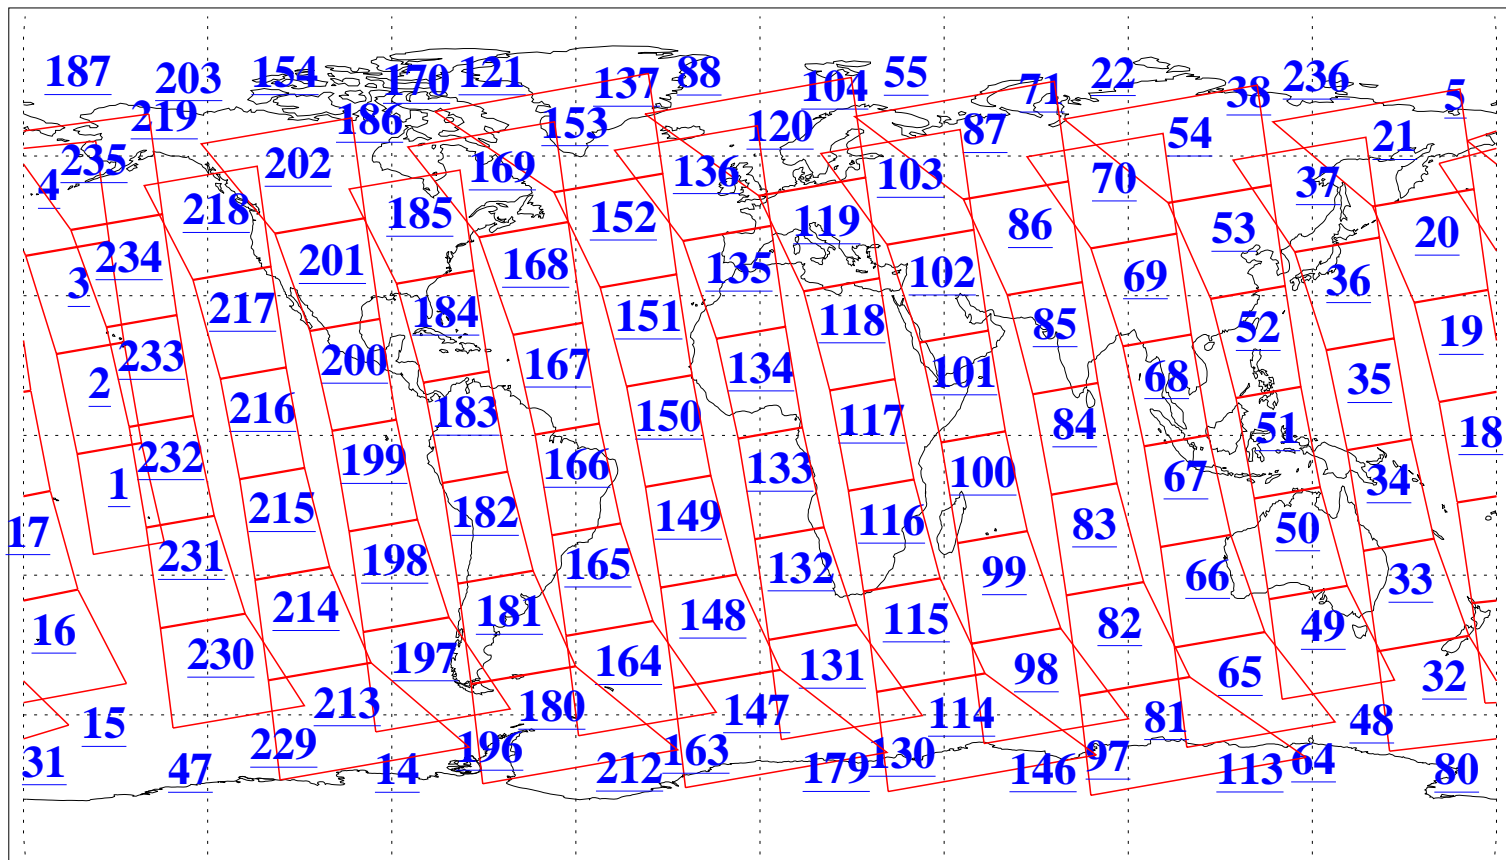

L1B Availability
AMSU Granules: 240
HSB Granules: 0
AIRS Granules: 240

3 Sep 2004
DoY 247
Aqua Day 853
Granules: 1 to 120

Granules: 121 to 240

Legend: AMSU Available, HSB Available, AIRS Available

L1B Availability
AMSU Granules: 240
HSB Granules: 0
AIRS Granules: 240

3 Sep 2004
DoY 247
Aqua Day 853

Ascending Granules

Descending Granules

Legend: AMSU Available, HSB Available, AIRS Available

L1B Availability
 AMSU Granules: 240
 HSB Granules: 0
 AIRS Granules: 240

3 Sep 2004
 DoY 247
 Aqua Day 853

Northern Hemisphere Granules

Southern Hemisphere Granules

Legend: AMSU Available, HSB Available, AIRS Available