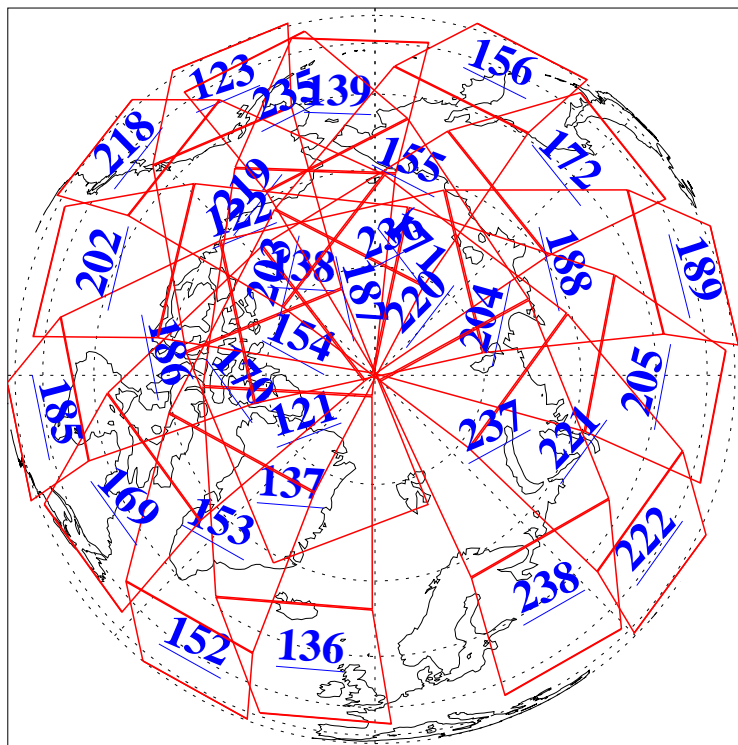

L1B Availability
AMSU Granules: 240
HSB Granules: 0
AIRS Granules: 240

3 Sep 2004
DoY 247
Aqua Day 853
Granules: 1 to 120

Granules: 121 to 240

Legend: AMSU Available, HSB Available, AIRS Available

L1B Availability
AMSU Granules: 240
HSB Granules: 0
AIRS Granules: 240

3 Sep 2004
DoY 247
Aqua Day 853

Ascending Granules

Descending Granules

Legend: AMSU Available, HSB Available, AIRS Available

L1B Availability
 AMSU Granules: 240
 HSB Granules: 0
 AIRS Granules: 240

3 Sep 2004
 DoY 247
 Aqua Day 853

Northern Hemisphere Granules

Southern Hemisphere Granules

Legend: AMSU Available, HSB Available, AIRS Available