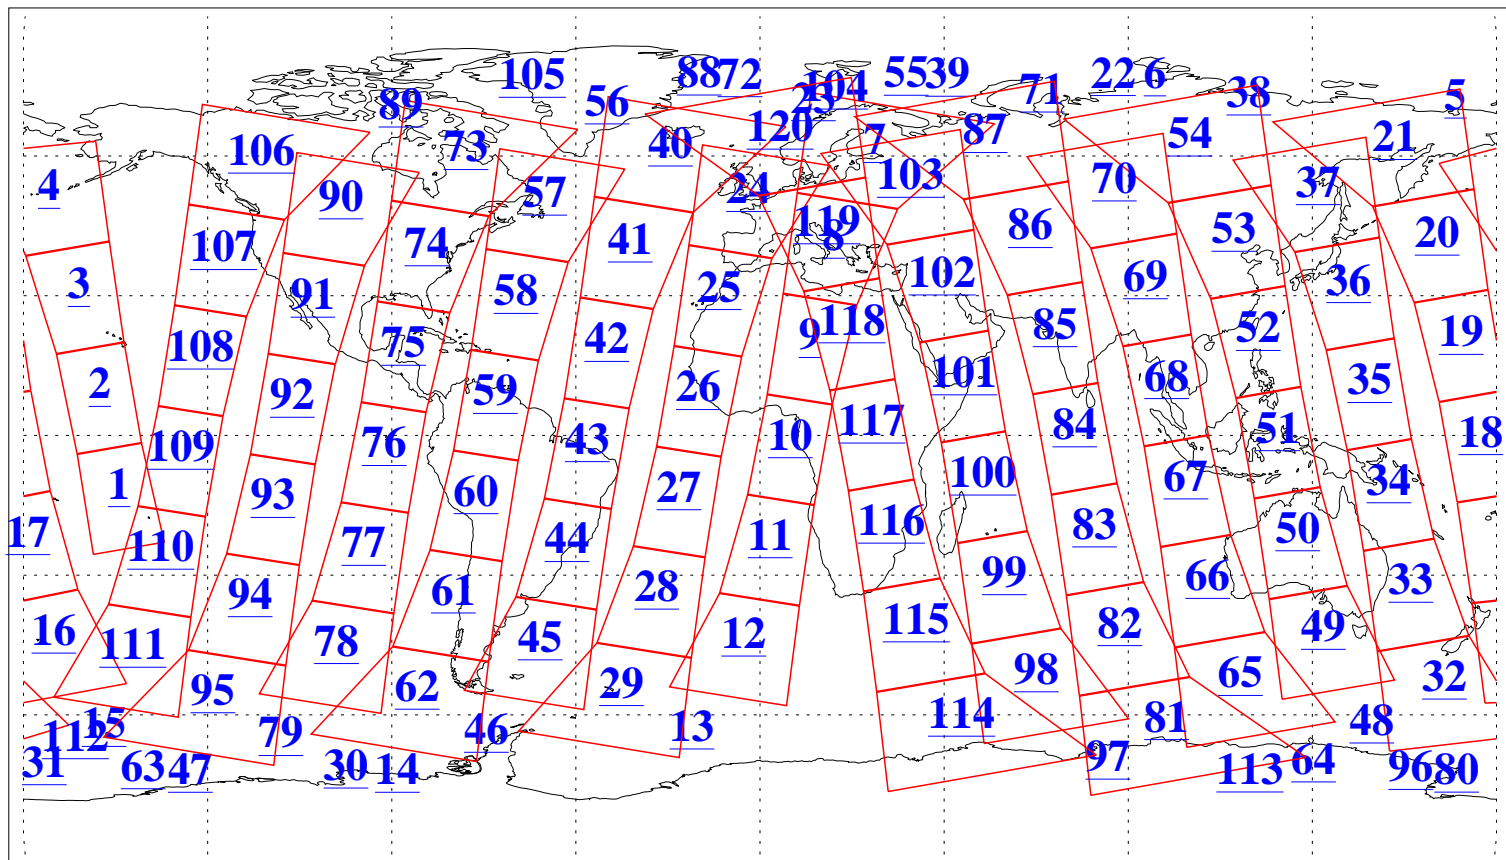

L1B Availability
AMSU Granules: 240
HSB Granules: 0
AIRS Granules: 240

3 Sep 2004
DoY 247
Aqua Day 853
Granules: 1 to 120

Granules: 121 to 240

Legend: AMSU Available, HSB Available, AIRS Available

L1B Availability
AMSU Granules: 240
HSB Granules: 0
AIRS Granules: 240

3 Sep 2004
DoY 247
Aqua Day 853

Ascending Granules

Descending Granules

Legend: AMSU Available, HSB Available, AIRS Available

L1B Availability
 AMSU Granules: 240
 HSB Granules: 0
 AIRS Granules: 240

3 Sep 2004
 DoY 247
 Aqua Day 853

Northern Hemisphere Granules

Southern Hemisphere Granules

Legend: AMSU Available, HSB Available, AIRS Available