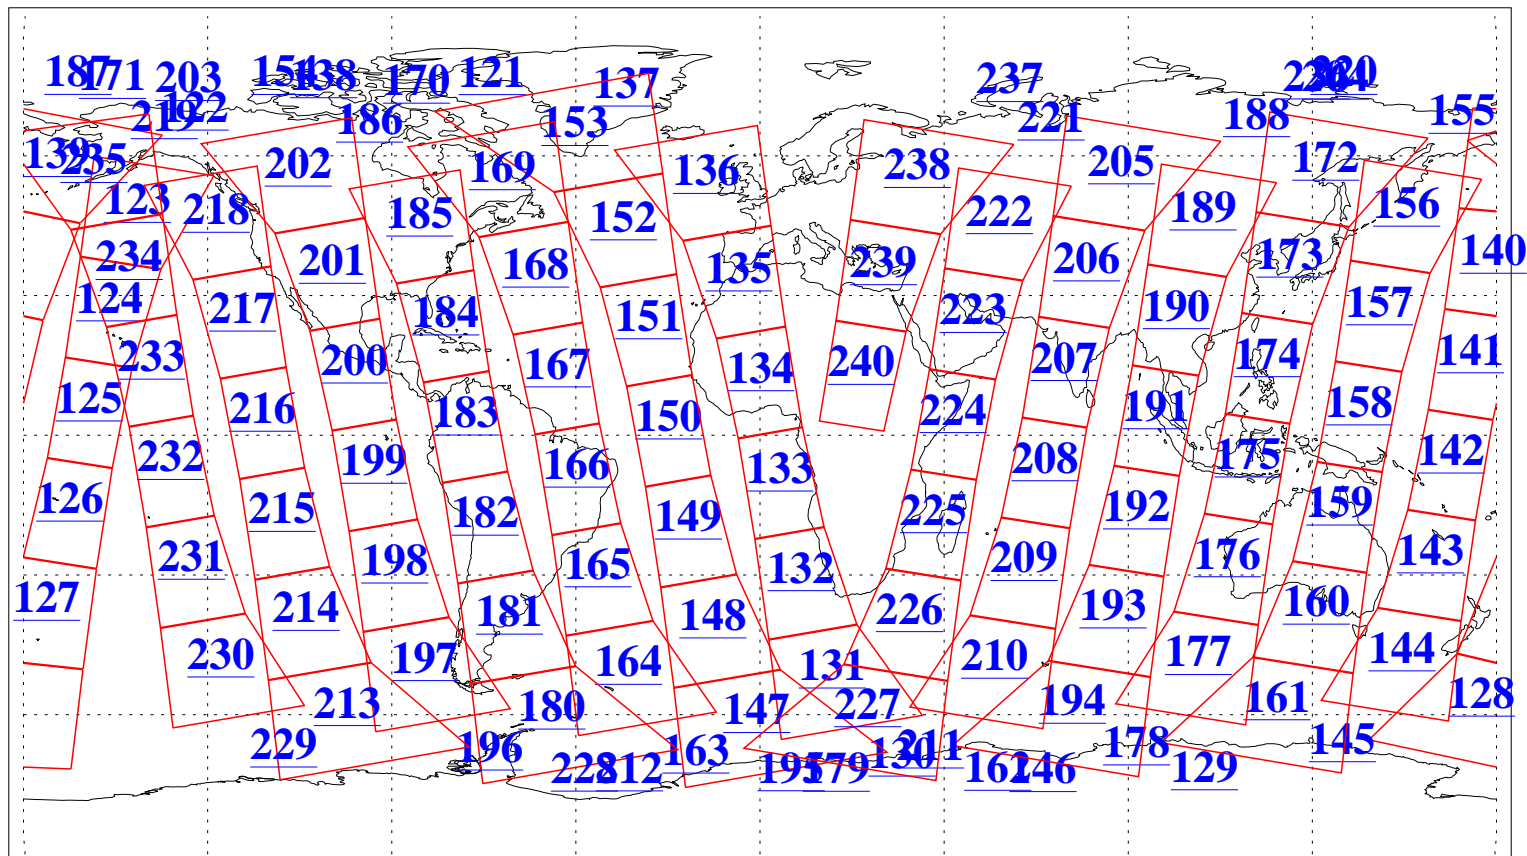

L1B Availability
AMSU Granules: 240
HSB Granules: 0
AIRS Granules: 240

3 Sep 2004
DoY 247
Aqua Day 853
Granules: 1 to 120

Granules: 121 to 240

Legend: AMSU Available, HSB Available, AIRS Available

L1B Availability
AMSU Granules: 240
HSB Granules: 0
AIRS Granules: 240

3 Sep 2004
DoY 247
Aqua Day 853

Ascending Granules

Descending Granules

Legend: AMSU Available, HSB Available, AIRS Available

L1B Availability
 AMSU Granules: 240
 HSB Granules: 0
 AIRS Granules: 240

3 Sep 2004
 DoY 247
 Aqua Day 853

Northern Hemisphere Granules

Southern Hemisphere Granules

Legend: AMSU Available, HSB Available, AIRS Available