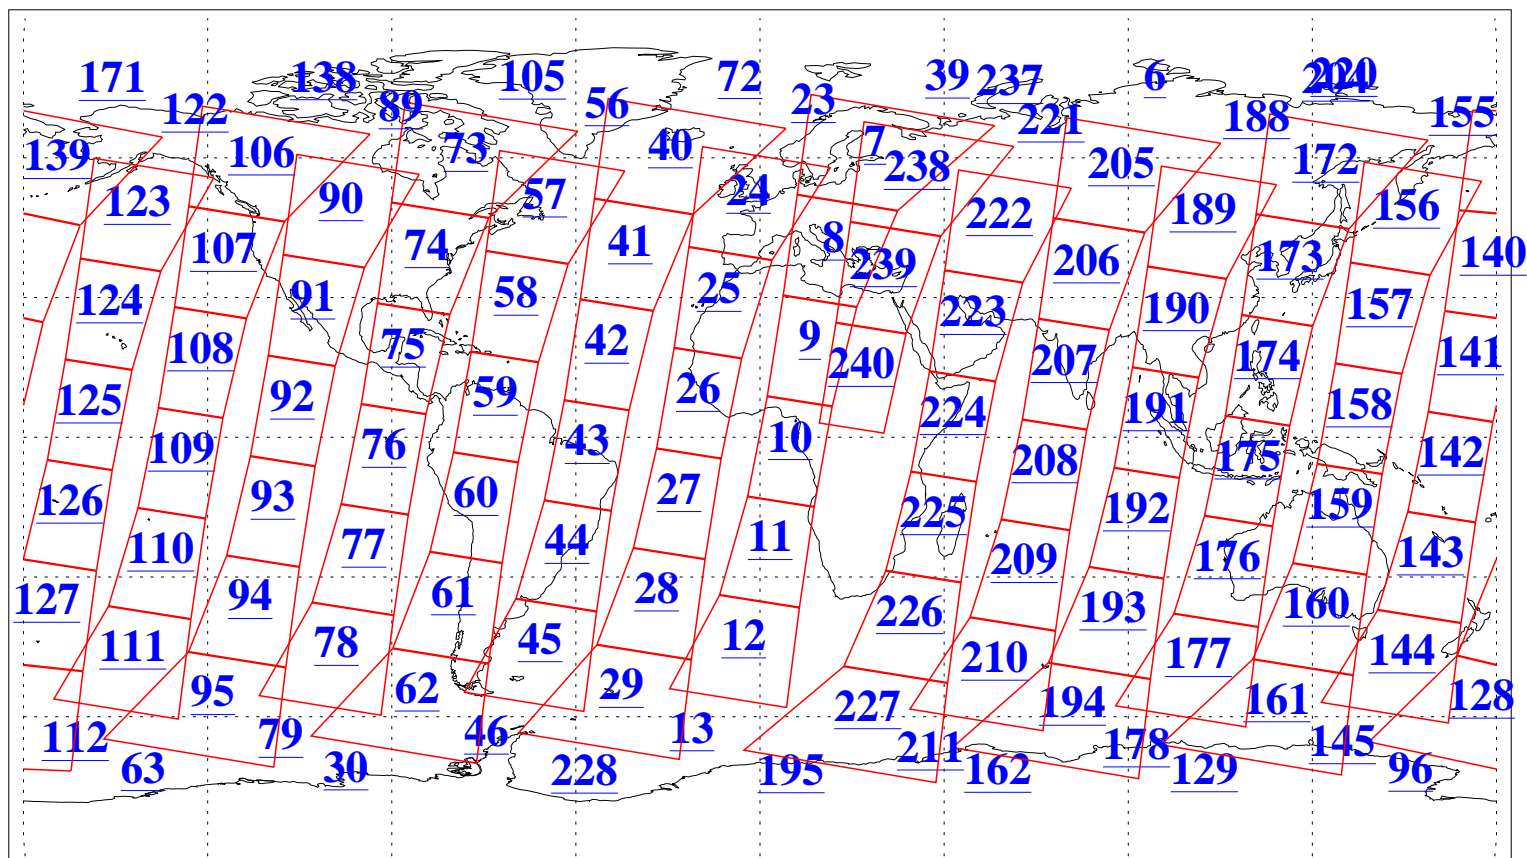

L1B Availability
AMSU Granules: 240
HSB Granules: 0
AIRS Granules: 240

3 Sep 2004
DoY 247
Aqua Day 853
Granules: 1 to 120

Granules: 121 to 240

Legend: AMSU Available, HSB Available, AIRS Available

L1B Availability
AMSU Granules: 240
HSB Granules: 0
AIRS Granules: 240

3 Sep 2004
DoY 247
Aqua Day 853

Ascending Granules

Descending Granules

Legend: AMSU Available, HSB Available, AIRS Available

L1B Availability
 AMSU Granules: 240
 HSB Granules: 0
 AIRS Granules: 240

3 Sep 2004
 DoY 247
 Aqua Day 853

Northern Hemisphere Granules

Southern Hemisphere Granules

Legend: AMSU Available, HSB Available, AIRS Available