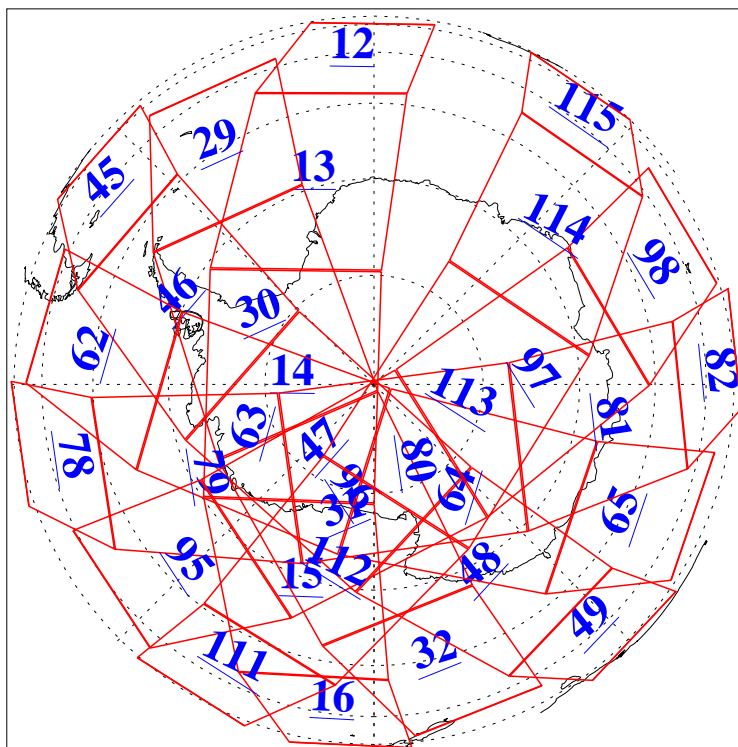

L1B Availability
AMSU Granules: 240
HSB Granules: 0
AIRS Granules: 240

3 Sep 2004
DoY 247
Aqua Day 853
Granules: 1 to 120

Granules: 121 to 240

Legend: AMSU Available, HSB Available, AIRS Available

L1B Availability
AMSU Granules: 240
HSB Granules: 0
AIRS Granules: 240

3 Sep 2004
DoY 247
Aqua Day 853

Ascending Granules

Descending Granules

Legend: AMSU Available, HSB Available, AIRS Available

L1B Availability
 AMSU Granules: 240
 HSB Granules: 0
 AIRS Granules: 240

3 Sep 2004
 DoY 247
 Aqua Day 853

Northern Hemisphere Granules

Southern Hemisphere Granules

Legend: AMSU Available, HSB Available, AIRS Available