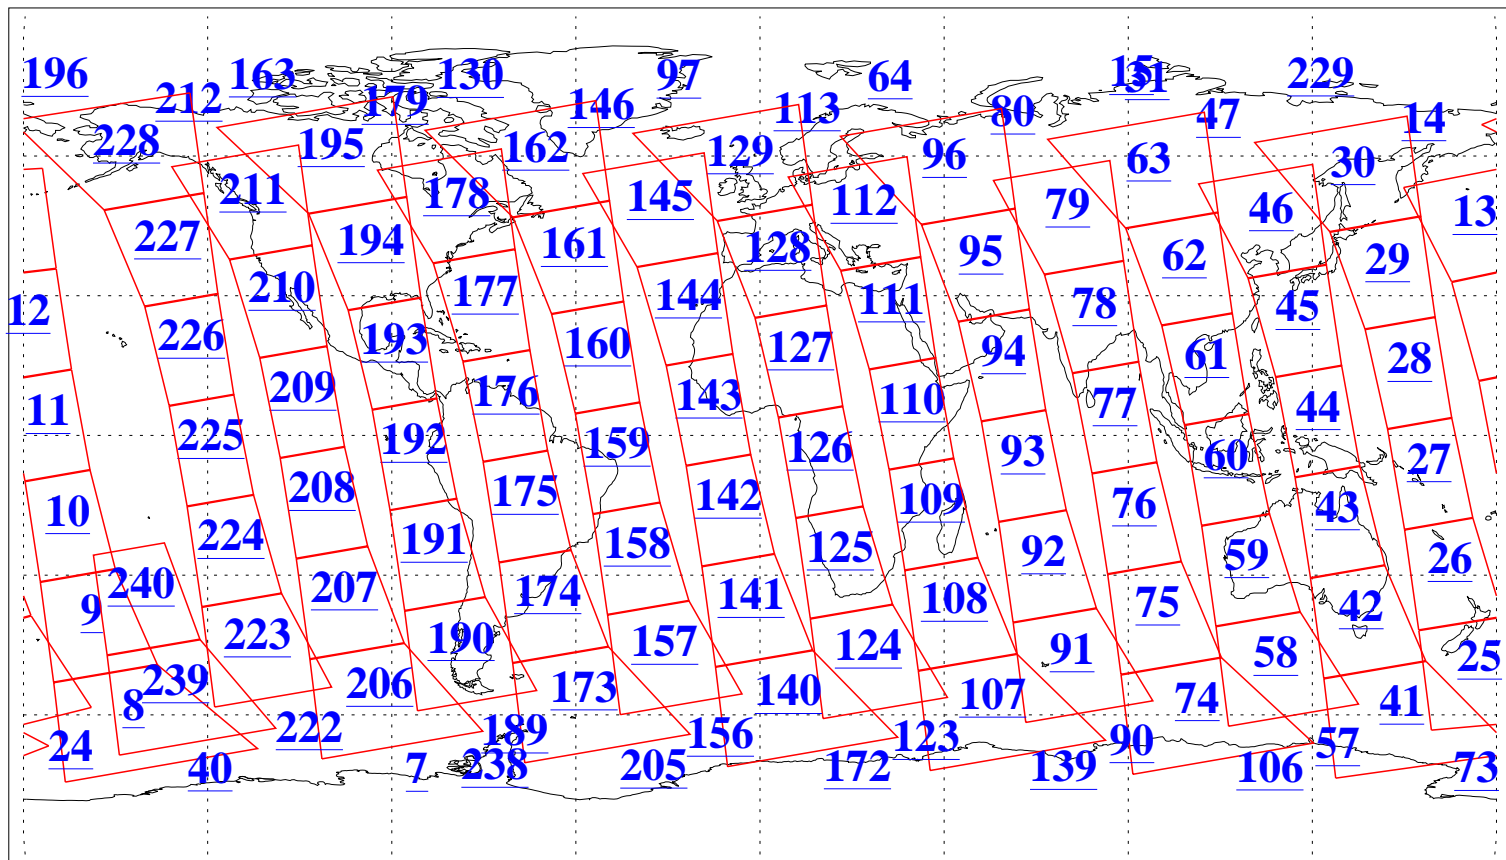

L1B Availability
 AMSU Granules: 240
 HSB Granules: 0
 AIRS Granules: 240

2 Sep 2004
 DoY 246
 Aqua Day 852

Granules: 1 to 120

Granules: 121 to 240

Legend: AMSU Available, HSB Available, AIRS Available

L1B Availability
 AMSU Granules: 240
 HSB Granules: 0
 AIRS Granules: 240

2 Sep 2004
 DoY 246
 Aqua Day 852

Ascending Granules

Descending Granules

Legend: AMSU Available, HSB Available, AIRS Available

L1B Availability
 AMSU Granules: 240
 HSB Granules: 0
 AIRS Granules: 240

2 Sep 2004
 DoY 246
 Aqua Day 852

Northern Hemisphere Granules

Southern Hemisphere Granules

Legend: AMSU Available, **HSB Available**, **AIRS Available**