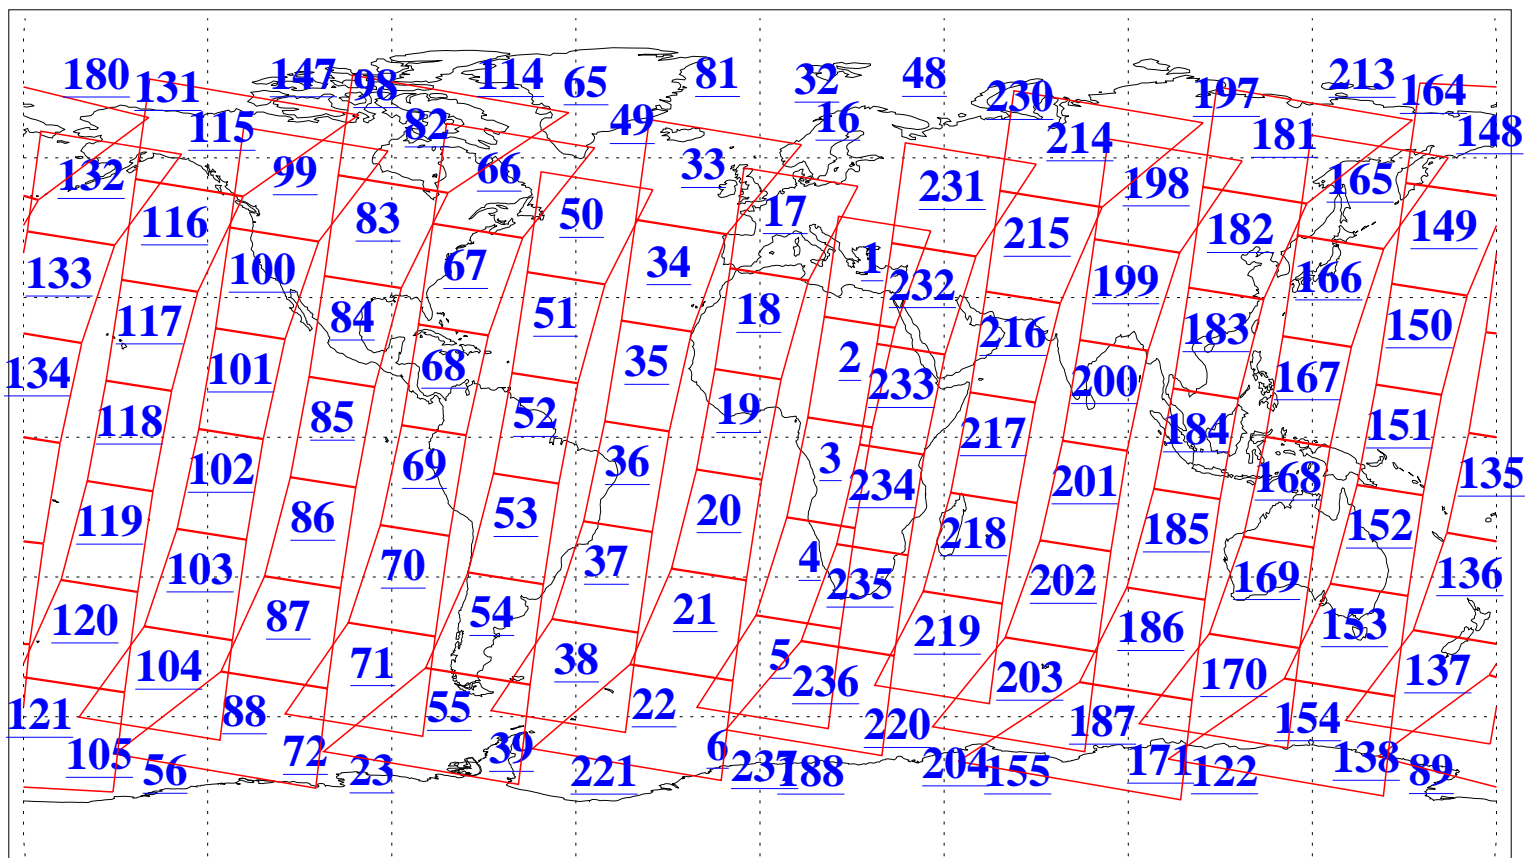

L1B Availability
 AMSU Granules: 240
 HSB Granules: 0
 AIRS Granules: 240

2 Sep 2004
 DoY 246
 Aqua Day 852

Granules: 1 to 120

Granules: 121 to 240

Legend: AMSU Available, HSB Available, AIRS Available

L1B Availability
 AMSU Granules: 240
 HSB Granules: 0
 AIRS Granules: 240

2 Sep 2004
 DoY 246
 Aqua Day 852

Ascending Granules

Descending Granules

Legend: AMSU Available, HSB Available, AIRS Available

L1B Availability
 AMSU Granules: 240
 HSB Granules: 0
 AIRS Granules: 240

2 Sep 2004
 DoY 246
 Aqua Day 852

Northern Hemisphere Granules

Southern Hemisphere Granules

Legend: AMSU Available, **HSB Available**, **AIRS Available**