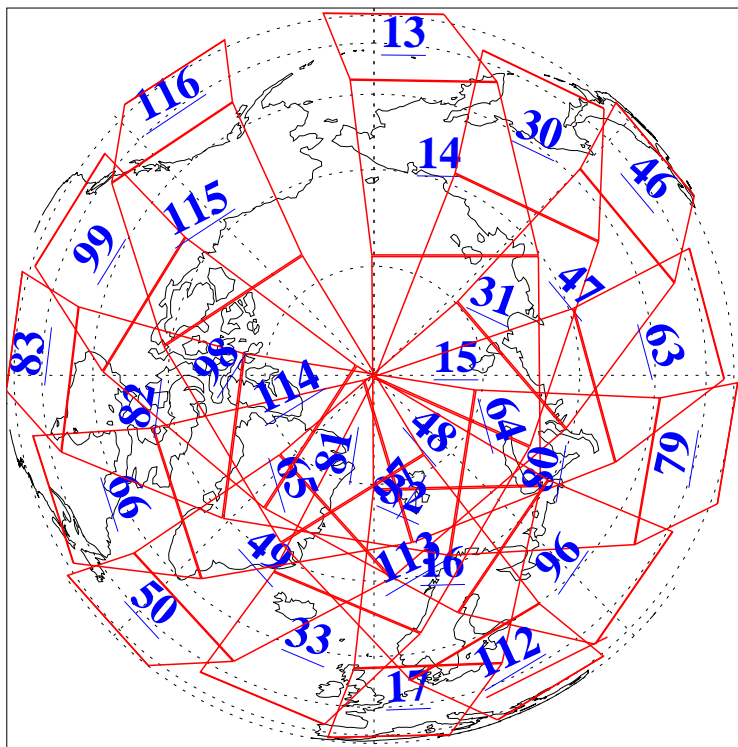

L1B Availability
 AMSU Granules: 240
 HSB Granules: 0
 AIRS Granules: 240

2 Sep 2004
 DoY 246
 Aqua Day 852

Granules: 1 to 120

Granules: 121 to 240

Legend: AMSU Available, HSB Available, AIRS Available

L1B Availability
 AMSU Granules: 240
 HSB Granules: 0
 AIRS Granules: 240

2 Sep 2004
 DoY 246
 Aqua Day 852

Ascending Granules

Descending Granules

Legend: AMSU Available, HSB Available, AIRS Available

L1B Availability
 AMSU Granules: 240
 HSB Granules: 0
 AIRS Granules: 240

2 Sep 2004
 DoY 246
 Aqua Day 852

Northern Hemisphere Granules

Southern Hemisphere Granules

Legend: AMSU Available, **HSB Available**, **AIRS Available**