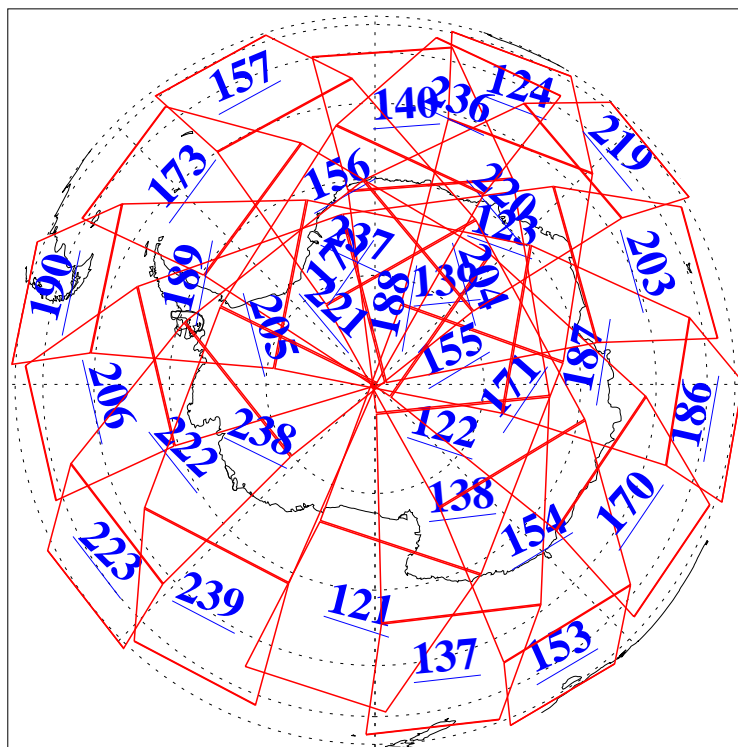

L1B Availability
 AMSU Granules: 240
 HSB Granules: 0
 AIRS Granules: 240

2 Sep 2004
 DoY 246
 Aqua Day 852

Granules: 1 to 120

Granules: 121 to 240

Legend: AMSU Available, HSB Available, AIRS Available

L1B Availability
 AMSU Granules: 240
 HSB Granules: 0
 AIRS Granules: 240

2 Sep 2004
 DoY 246
 Aqua Day 852

Ascending Granules

Descending Granules

Legend: AMSU Available, HSB Available, AIRS Available

L1B Availability
 AMSU Granules: 240
 HSB Granules: 0
 AIRS Granules: 240

2 Sep 2004
 DoY 246
 Aqua Day 852

Northern Hemisphere Granules

Southern Hemisphere Granules

Legend: AMSU Available, **HSB Available**, **AIRS Available**