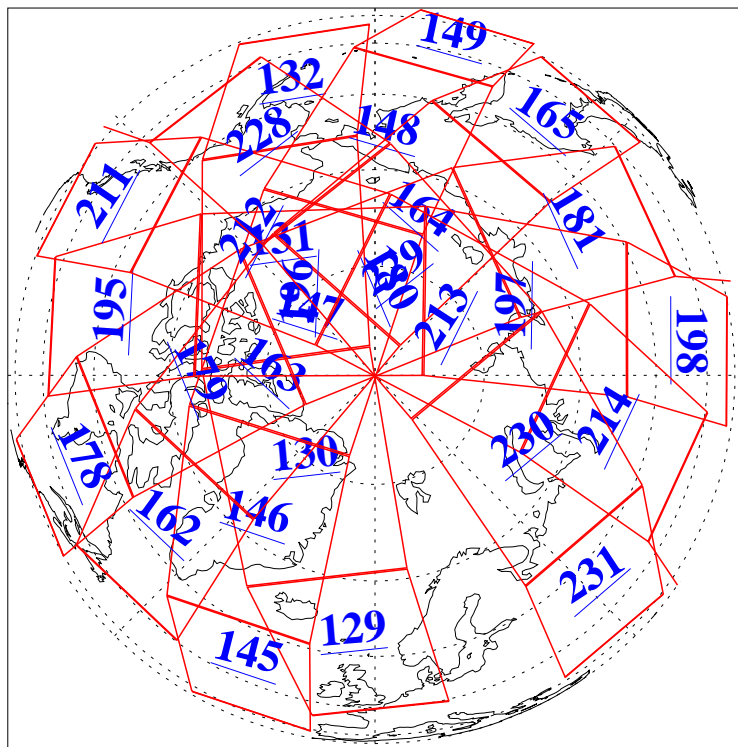

L1B Availability
 AMSU Granules: 240
 HSB Granules: 0
 AIRS Granules: 240

2 Sep 2004
 DoY 246
 Aqua Day 852

Granules: 1 to 120

Granules: 121 to 240

Legend: AMSU Available, HSB Available, AIRS Available

L1B Availability
 AMSU Granules: 240
 HSB Granules: 0
 AIRS Granules: 240

2 Sep 2004
 DoY 246
 Aqua Day 852

Ascending Granules

Descending Granules

Legend: AMSU Available, HSB Available, AIRS Available

L1B Availability
 AMSU Granules: 240
 HSB Granules: 0
 AIRS Granules: 240

2 Sep 2004
 DoY 246
 Aqua Day 852

Northern Hemisphere Granules

Southern Hemisphere Granules

Legend: AMSU Available, **HSB Available**, **AIRS Available**