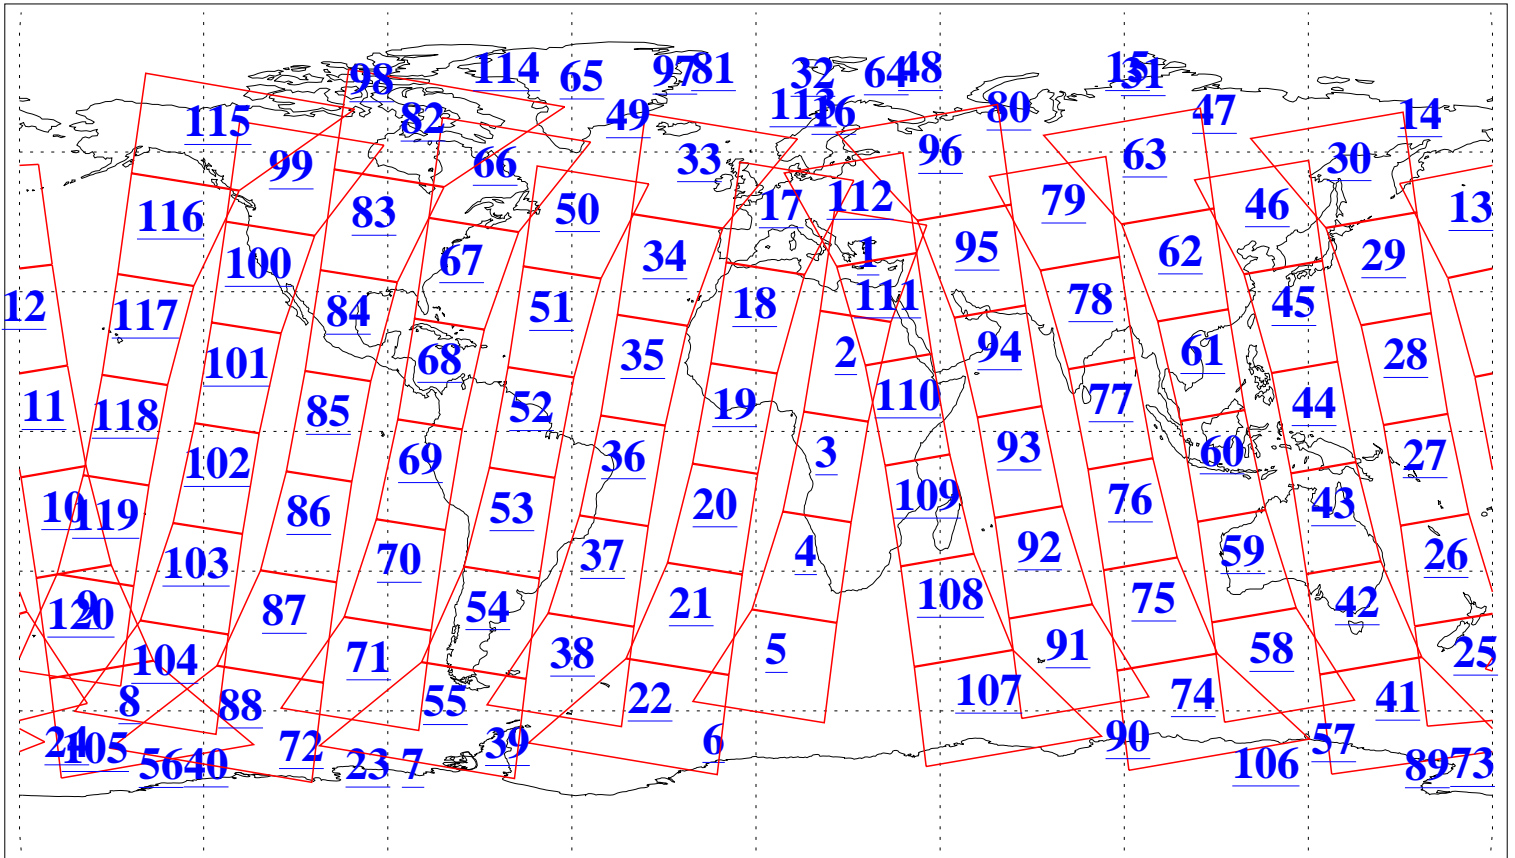

L1B Availability
 AMSU Granules: 240
 HSB Granules: 0
 AIRS Granules: 240

2 Sep 2004
 DoY 246
 Aqua Day 852

Granules: 1 to 120

Granules: 121 to 240

Legend: AMSU Available, HSB Available, AIRS Available

L1B Availability
 AMSU Granules: 240
 HSB Granules: 0
 AIRS Granules: 240

2 Sep 2004
 DoY 246
 Aqua Day 852

Ascending Granules

Descending Granules

Legend: AMSU Available, HSB Available, AIRS Available

L1B Availability
 AMSU Granules: 240
 HSB Granules: 0
 AIRS Granules: 240

2 Sep 2004
 DoY 246
 Aqua Day 852

Northern Hemisphere Granules

Southern Hemisphere Granules

Legend: AMSU Available, **HSB Available**, **AIRS Available**