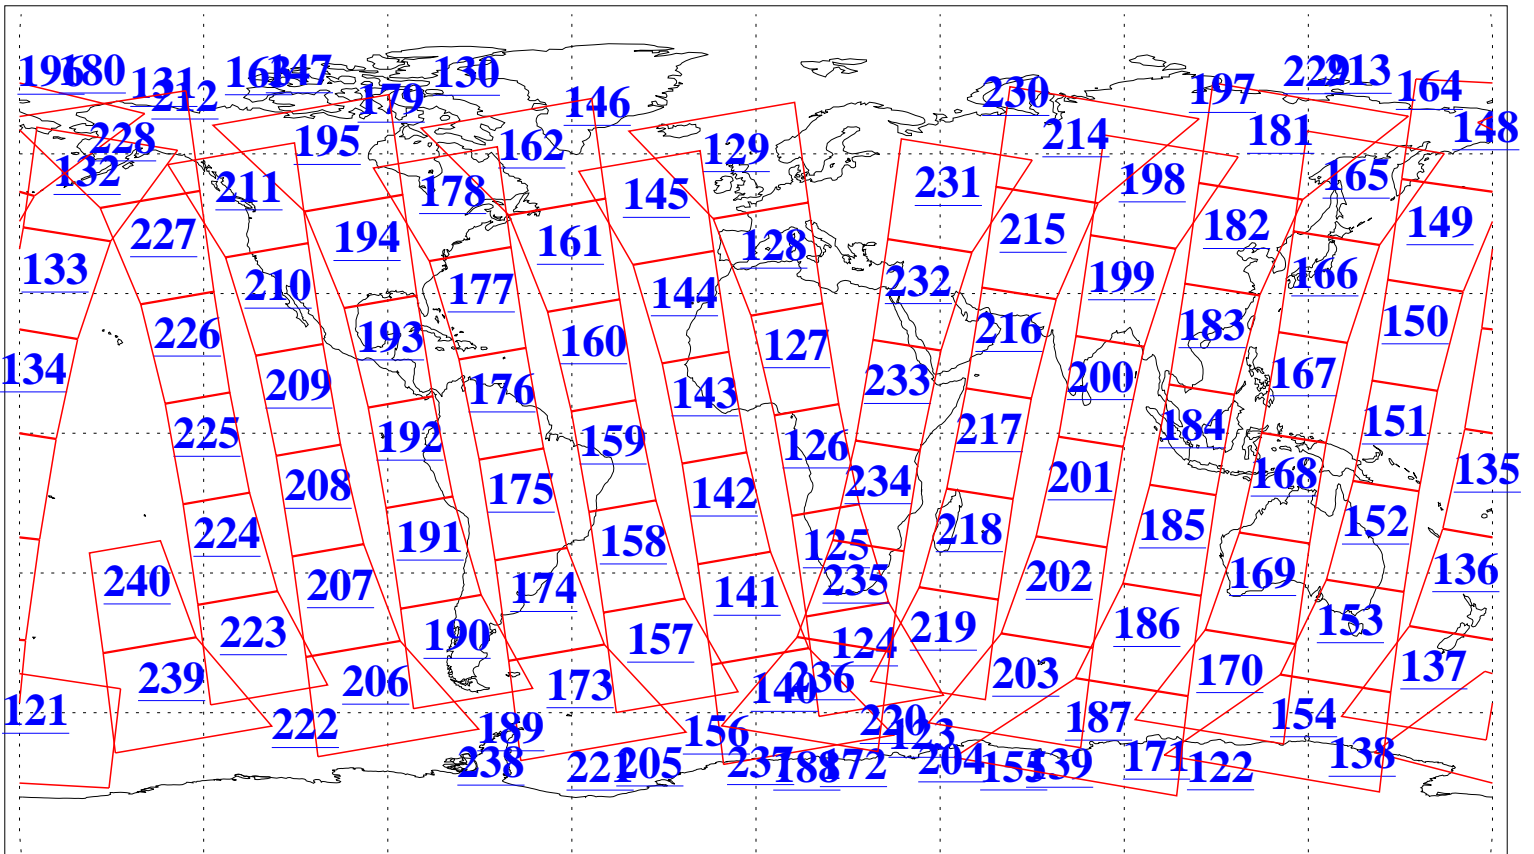

L1B Availability
 AMSU Granules: 240
 HSB Granules: 0
 AIRS Granules: 240

2 Sep 2004
 DoY 246
 Aqua Day 852

Granules: 1 to 120

Granules: 121 to 240

Legend: AMSU Available, HSB Available, AIRS Available

L1B Availability
 AMSU Granules: 240
 HSB Granules: 0
 AIRS Granules: 240

2 Sep 2004
 DoY 246
 Aqua Day 852

Ascending Granules

Descending Granules

Legend: AMSU Available, HSB Available, AIRS Available

L1B Availability
 AMSU Granules: 240
 HSB Granules: 0
 AIRS Granules: 240

2 Sep 2004
 DoY 246
 Aqua Day 852

Northern Hemisphere Granules

Southern Hemisphere Granules

Legend: AMSU Available, **HSB Available**, **AIRS Available**