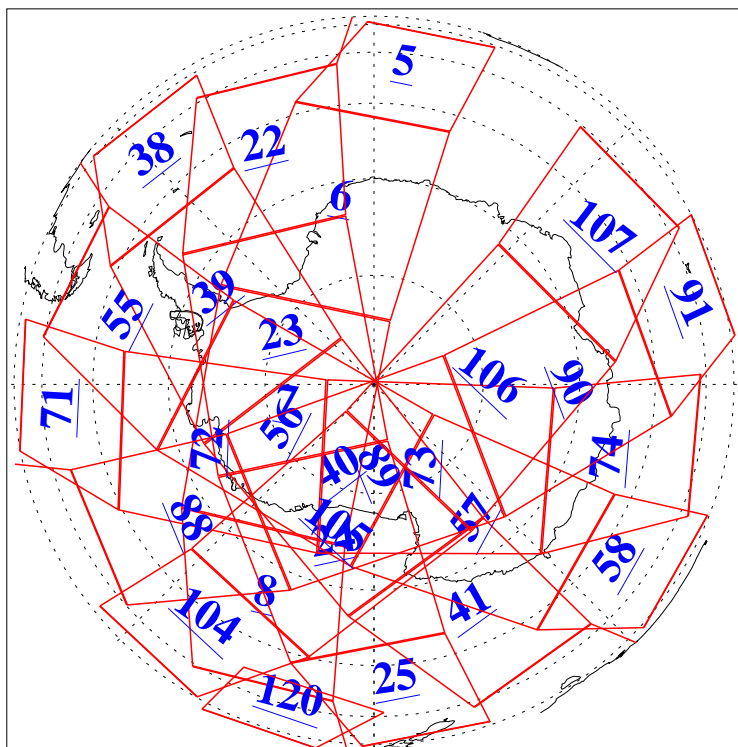

L1B Availability
 AMSU Granules: 240
 HSB Granules: 0
 AIRS Granules: 240

2 Sep 2004
 DoY 246
 Aqua Day 852

Granules: 1 to 120

Granules: 121 to 240

Legend: AMSU Available, HSB Available, AIRS Available

L1B Availability
 AMSU Granules: 240
 HSB Granules: 0
 AIRS Granules: 240

2 Sep 2004
 DoY 246
 Aqua Day 852

Ascending Granules

Descending Granules

Legend: AMSU Available, HSB Available, AIRS Available

L1B Availability
 AMSU Granules: 240
 HSB Granules: 0
 AIRS Granules: 240

2 Sep 2004
 DoY 246
 Aqua Day 852

Northern Hemisphere Granules

Southern Hemisphere Granules

Legend: AMSU Available, **HSB Available**, **AIRS Available**