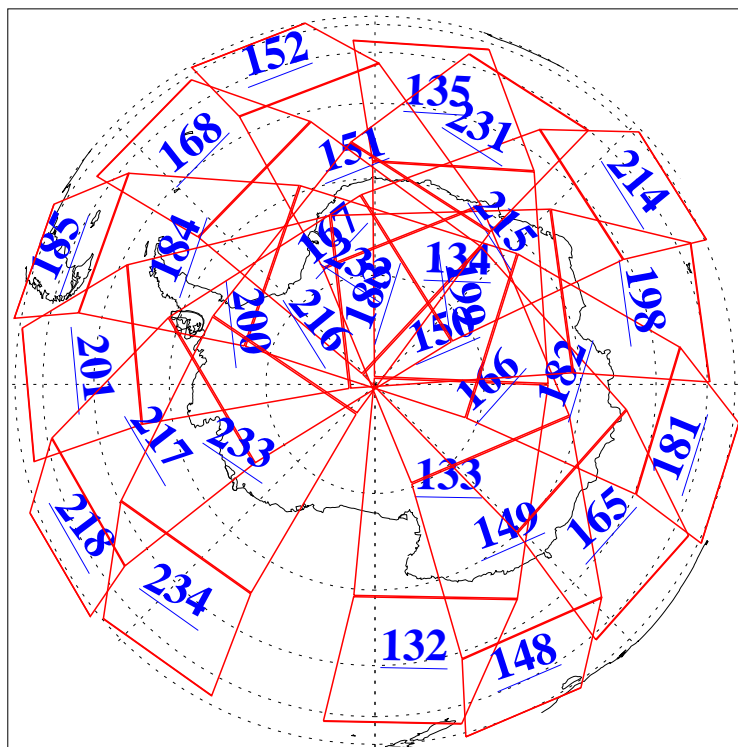

L1B Availability  
AMSU Granules: 240  
HSB Granules: 0  
AIRS Granules: 240

30 Aug 2004  
DoY 243  
Aqua Day 849  
Granules: 1 to 120

Granules: 121 to 240

Legend: AMSU Available, HSB Available, AIRS Available

L1B Availability  
AMSU Granules: 240  
HSB Granules: 0  
AIRS Granules: 240

30 Aug 2004  
DoY 243  
Aqua Day 849

Ascending Granules

Descending Granules

Legend: AMSU Available, HSB Available, AIRS Available

L1B Availability  
 AMSU Granules: 240  
 HSB Granules: 0  
 AIRS Granules: 240

30 Aug 2004  
 DoY 243  
 Aqua Day 849

Northern Hemisphere Granules

Southern Hemisphere Granules

Legend: AMSU Available, HSB Available, AIRS Available