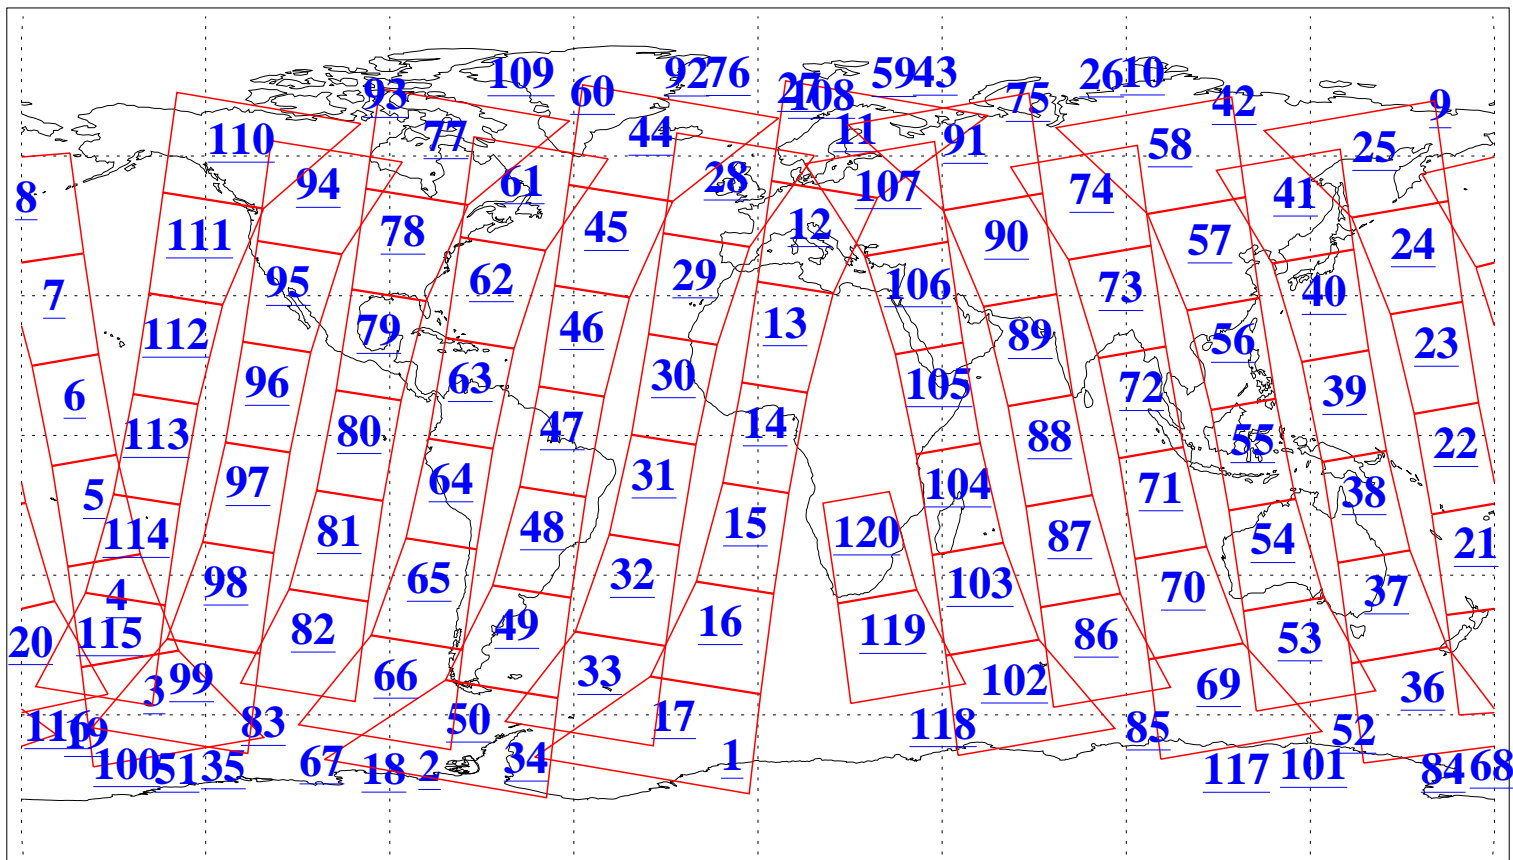

L1B Availability  
AMSU Granules: 240  
HSB Granules: 0  
AIRS Granules: 240

30 Aug 2004  
DoY 243  
Aqua Day 849  
Granules: 1 to 120

Granules: 121 to 240

Legend: AMSU Available, HSB Available, AIRS Available

L1B Availability  
AMSU Granules: 240  
HSB Granules: 0  
AIRS Granules: 240

30 Aug 2004  
DoY 243  
Aqua Day 849

Ascending Granules

Descending Granules

Legend: AMSU Available, HSB Available, AIRS Available

L1B Availability  
 AMSU Granules: 240  
 HSB Granules: 0  
 AIRS Granules: 240

30 Aug 2004  
 DoY 243  
 Aqua Day 849

Northern Hemisphere Granules

Southern Hemisphere Granules

Legend: AMSU Available, HSB Available, AIRS Available