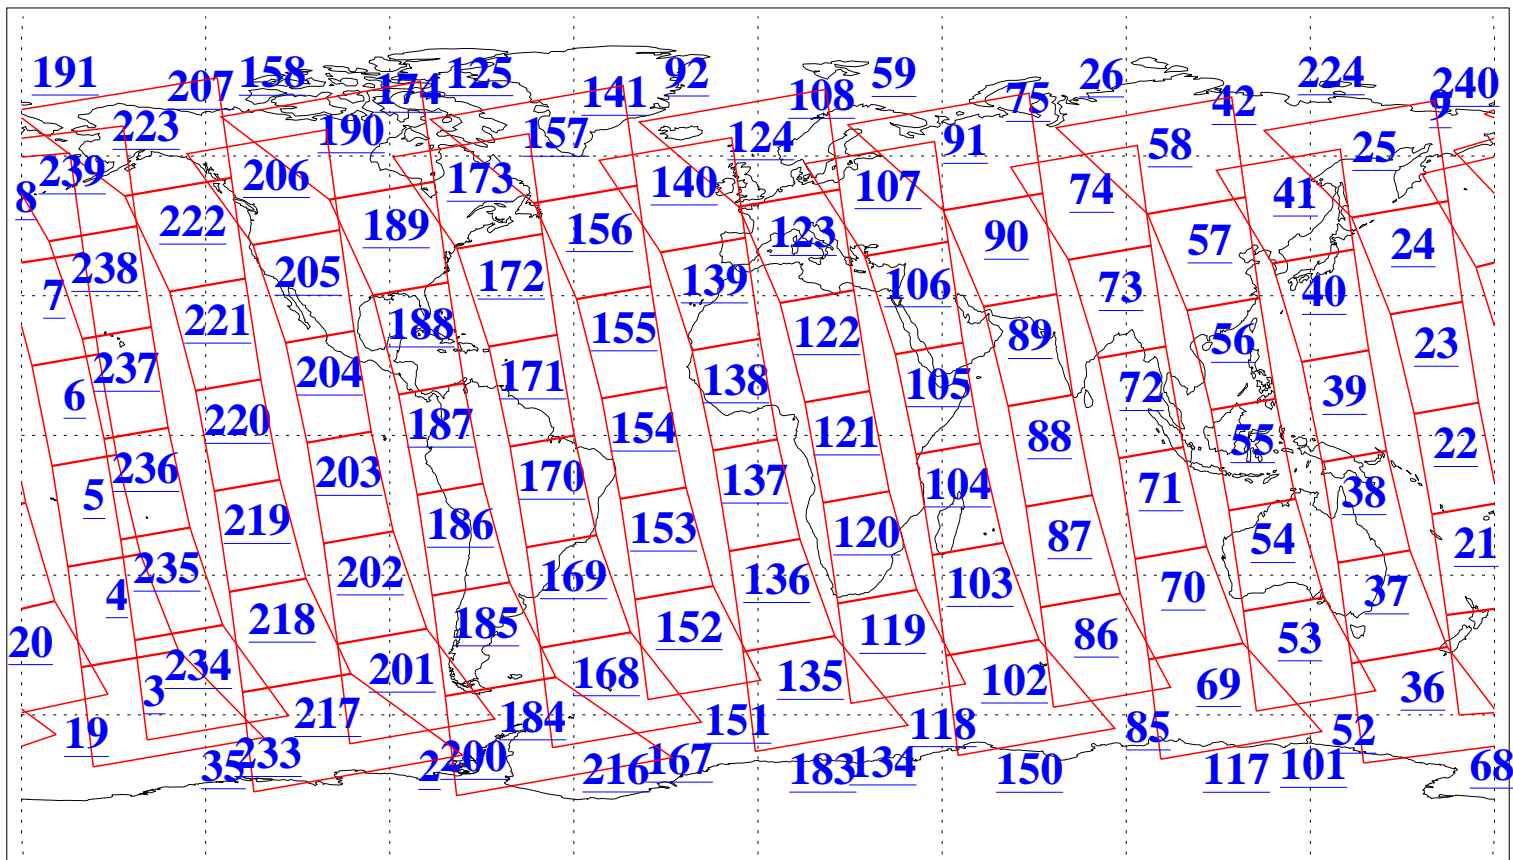

L1B Availability  
AMSU Granules: 240  
HSB Granules: 0  
AIRS Granules: 240

30 Aug 2004  
DoY 243  
Aqua Day 849  
Granules: 1 to 120

Granules: 121 to 240

Legend: AMSU Available, HSB Available, AIRS Available

L1B Availability  
AMSU Granules: 240  
HSB Granules: 0  
AIRS Granules: 240

30 Aug 2004  
DoY 243  
Aqua Day 849

Ascending Granules

Descending Granules

Legend: AMSU Available, HSB Available, AIRS Available

L1B Availability  
 AMSU Granules: 240  
 HSB Granules: 0  
 AIRS Granules: 240

30 Aug 2004  
 DoY 243  
 Aqua Day 849

Northern Hemisphere Granules

Southern Hemisphere Granules

Legend: AMSU Available, HSB Available, AIRS Available