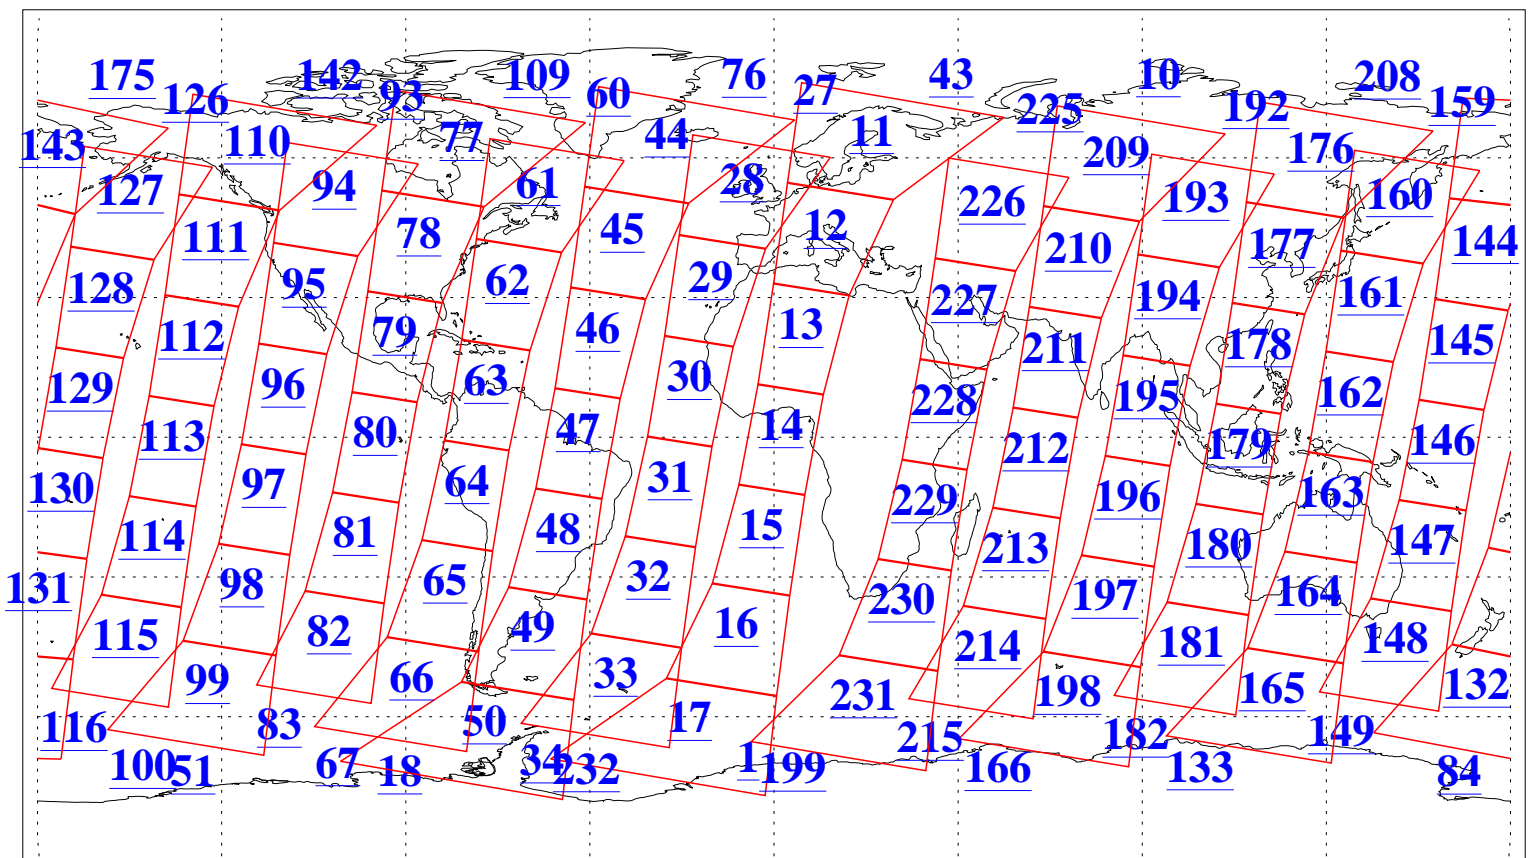

L1B Availability  
AMSU Granules: 240  
HSB Granules: 0  
AIRS Granules: 240

30 Aug 2004  
DoY 243  
Aqua Day 849  
Granules: 1 to 120

Granules: 121 to 240

Legend: AMSU Available, HSB Available, AIRS Available

L1B Availability  
AMSU Granules: 240  
HSB Granules: 0  
AIRS Granules: 240

30 Aug 2004  
DoY 243  
Aqua Day 849

Ascending Granules

Descending Granules

Legend: AMSU Available, HSB Available, AIRS Available

L1B Availability  
 AMSU Granules: 240  
 HSB Granules: 0  
 AIRS Granules: 240

30 Aug 2004  
 DoY 243  
 Aqua Day 849

Northern Hemisphere Granules

Southern Hemisphere Granules

Legend: AMSU Available, HSB Available, AIRS Available