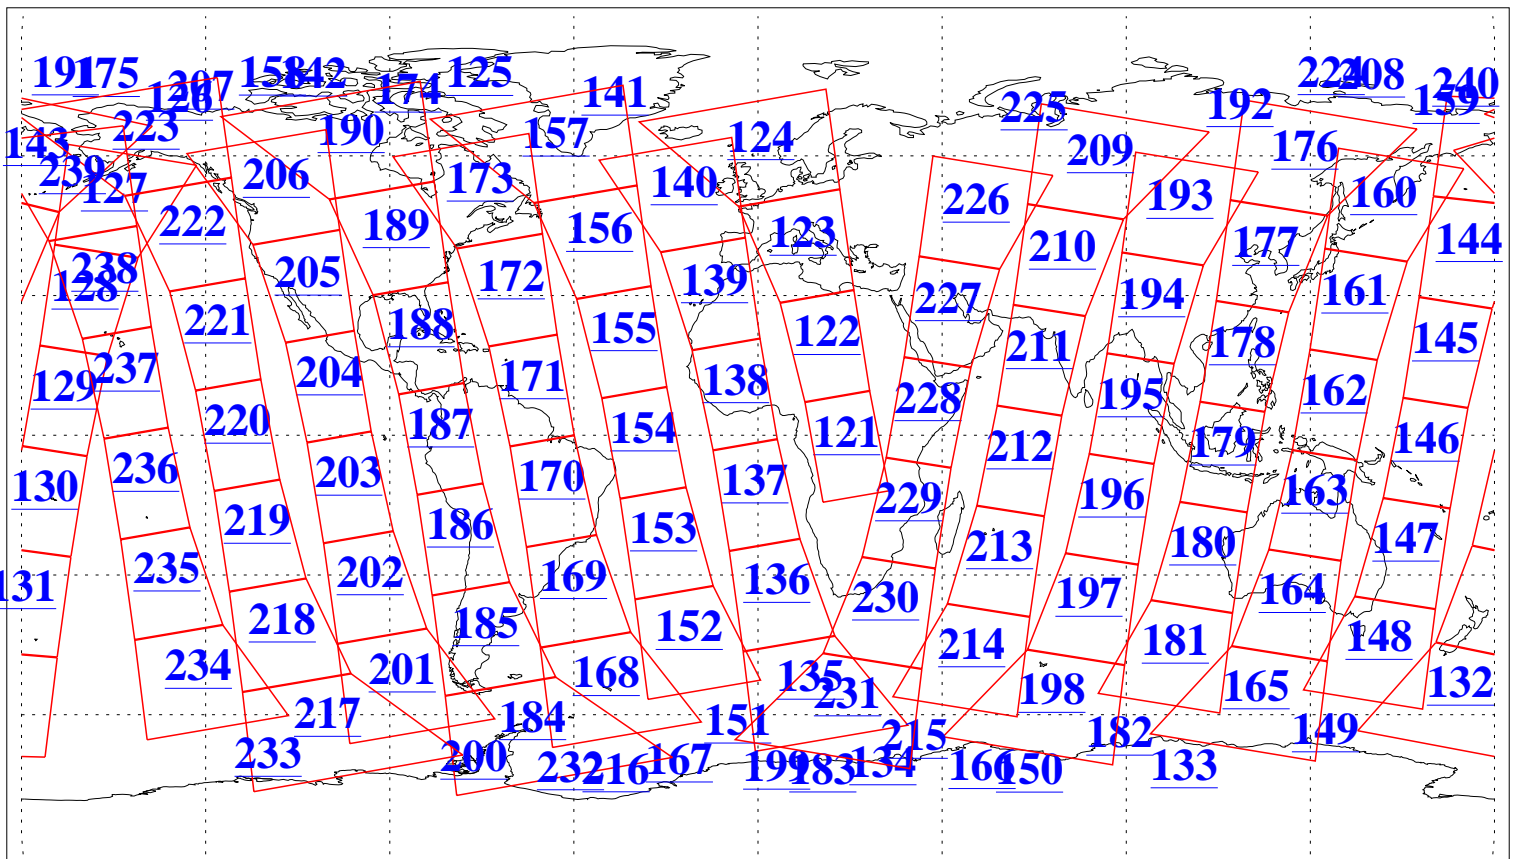

L1B Availability  
AMSU Granules: 240  
HSB Granules: 0  
AIRS Granules: 240

30 Aug 2004  
DoY 243  
Aqua Day 849  
Granules: 1 to 120

Granules: 121 to 240

Legend: AMSU Available, HSB Available, AIRS Available

L1B Availability  
AMSU Granules: 240  
HSB Granules: 0  
AIRS Granules: 240

30 Aug 2004  
DoY 243  
Aqua Day 849

Ascending Granules

Descending Granules

Legend: AMSU Available, HSB Available, AIRS Available

L1B Availability  
 AMSU Granules: 240  
 HSB Granules: 0  
 AIRS Granules: 240

30 Aug 2004  
 DoY 243  
 Aqua Day 849

Northern Hemisphere Granules

Southern Hemisphere Granules

Legend: AMSU Available, HSB Available, AIRS Available