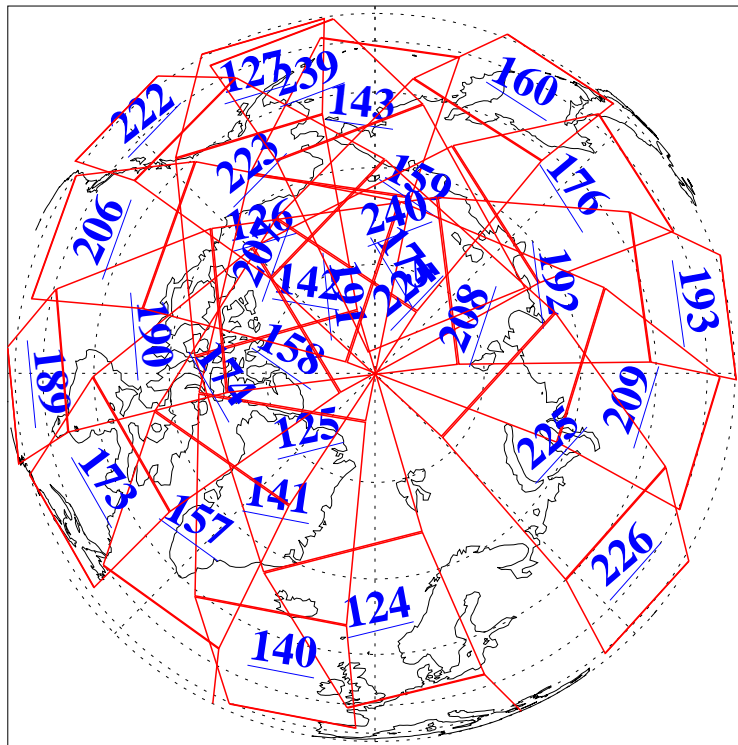

L1B Availability  
AMSU Granules: 240  
HSB Granules: 0  
AIRS Granules: 240

30 Aug 2004  
DoY 243  
Aqua Day 849  
Granules: 1 to 120

Granules: 121 to 240

Legend: AMSU Available, HSB Available, AIRS Available

L1B Availability  
AMSU Granules: 240  
HSB Granules: 0  
AIRS Granules: 240

30 Aug 2004  
DoY 243  
Aqua Day 849

Ascending Granules

Descending Granules

Legend: AMSU Available, HSB Available, AIRS Available

L1B Availability  
 AMSU Granules: 240  
 HSB Granules: 0  
 AIRS Granules: 240

30 Aug 2004  
 DoY 243  
 Aqua Day 849

Northern Hemisphere Granules

Southern Hemisphere Granules

Legend: AMSU Available, HSB Available, AIRS Available