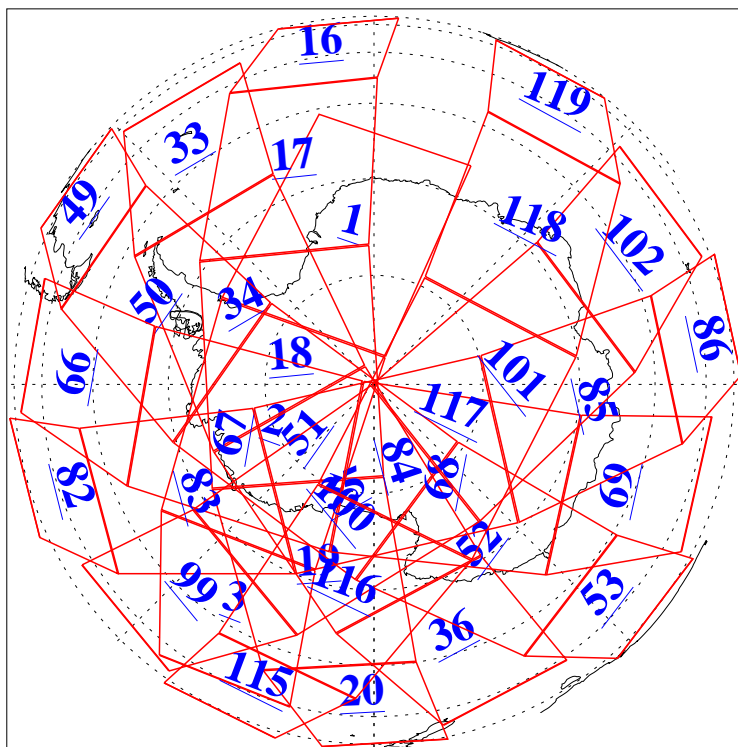

L1B Availability  
AMSU Granules: 240  
HSB Granules: 0  
AIRS Granules: 240

30 Aug 2004  
DoY 243  
Aqua Day 849  
Granules: 1 to 120

Granules: 121 to 240

Legend: AMSU Available, HSB Available, AIRS Available

L1B Availability  
AMSU Granules: 240  
HSB Granules: 0  
AIRS Granules: 240

30 Aug 2004  
DoY 243  
Aqua Day 849

Ascending Granules

Descending Granules

Legend: AMSU Available, HSB Available, AIRS Available

L1B Availability  
 AMSU Granules: 240  
 HSB Granules: 0  
 AIRS Granules: 240

30 Aug 2004  
 DoY 243  
 Aqua Day 849

Northern Hemisphere Granules

Southern Hemisphere Granules

Legend: AMSU Available, HSB Available, AIRS Available