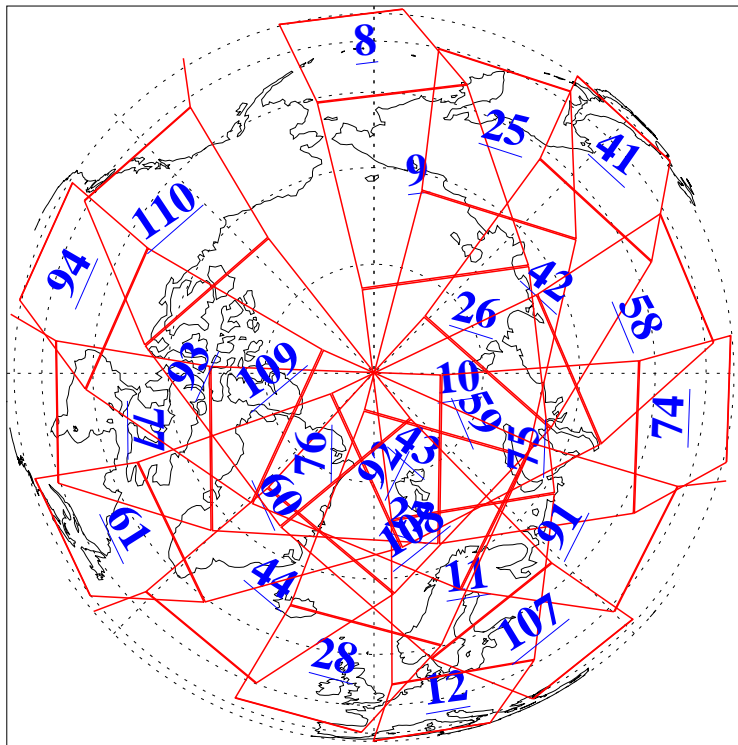

L1B Availability  
AMSU Granules: 240  
HSB Granules: 0  
AIRS Granules: 240

30 Aug 2004  
DoY 243  
Aqua Day 849  
Granules: 1 to 120

Granules: 121 to 240

Legend: AMSU Available, HSB Available, AIRS Available

L1B Availability  
AMSU Granules: 240  
HSB Granules: 0  
AIRS Granules: 240

30 Aug 2004  
DoY 243  
Aqua Day 849

Ascending Granules

Descending Granules

Legend: AMSU Available, HSB Available, AIRS Available

L1B Availability  
 AMSU Granules: 240  
 HSB Granules: 0  
 AIRS Granules: 240

30 Aug 2004  
 DoY 243  
 Aqua Day 849

Northern Hemisphere Granules

Southern Hemisphere Granules

Legend: AMSU Available, HSB Available, AIRS Available