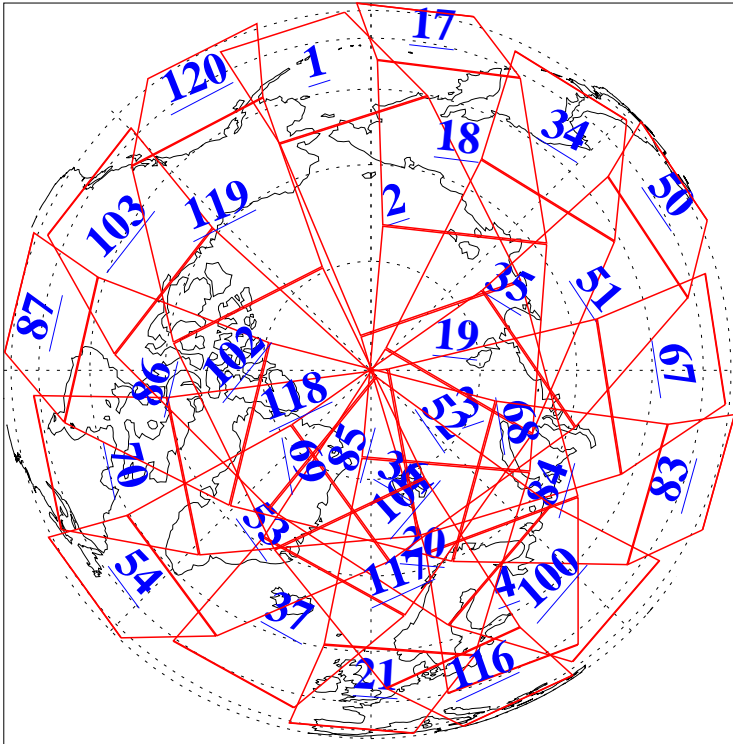

L1B Availability
AMSU Granules: 240
HSB Granules: 0
AIRS Granules: 240

29 Aug 2004
DoY 242
Aqua Day 848
Granules: 1 to 120

Granules: 121 to 240

Legend: AMSU Available, HSB Available, AIRS Available

L1B Availability
AMSU Granules: 240
HSB Granules: 0
AIRS Granules: 240

29 Aug 2004
DoY 242
Aqua Day 848

Ascending Granules

Descending Granules

Legend: AMSU Available, HSB Available, AIRS Available

L1B Availability
 AMSU Granules: 240
 HSB Granules: 0
 AIRS Granules: 240

29 Aug 2004
 DoY 242
 Aqua Day 848

Northern Hemisphere Granules

Southern Hemisphere Granules

Legend: AMSU Available, HSB Available, AIRS Available