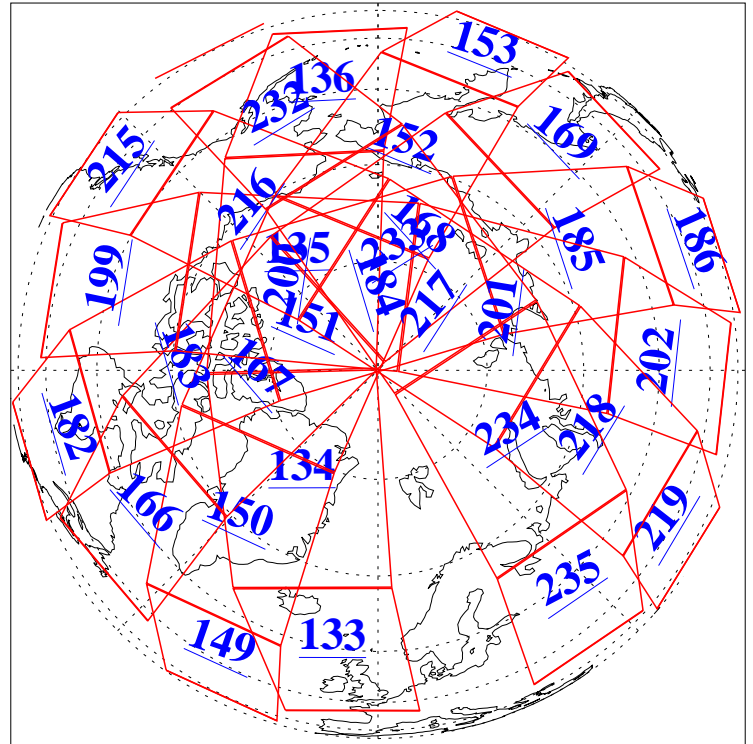

L1B Availability
AMSU Granules: 240
HSB Granules: 0
AIRS Granules: 240

29 Aug 2004
DoY 242
Aqua Day 848
Granules: 1 to 120

Granules: 121 to 240

Legend: AMSU Available, HSB Available, AIRS Available

L1B Availability
AMSU Granules: 240
HSB Granules: 0
AIRS Granules: 240

29 Aug 2004
DoY 242
Aqua Day 848

Ascending Granules

Descending Granules

Legend: AMSU Available, HSB Available, AIRS Available

L1B Availability
 AMSU Granules: 240
 HSB Granules: 0
 AIRS Granules: 240

29 Aug 2004
 DoY 242
 Aqua Day 848

Northern Hemisphere Granules

Southern Hemisphere Granules

Legend: AMSU Available, HSB Available, AIRS Available