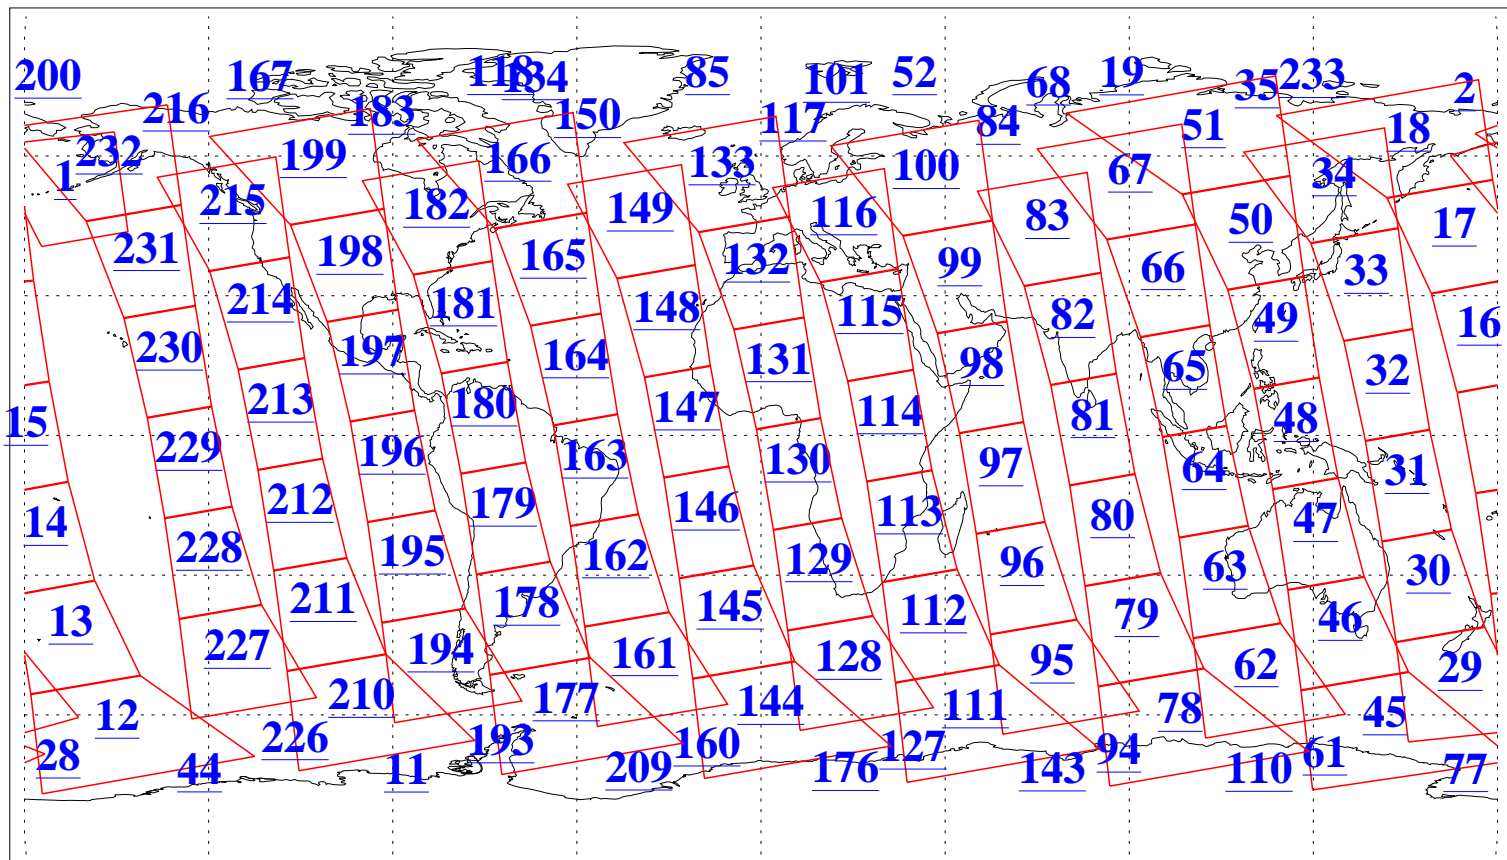

L1B Availability
AMSU Granules: 240
HSB Granules: 0
AIRS Granules: 240

29 Aug 2004
DoY 242
Aqua Day 848
Granules: 1 to 120

Granules: 121 to 240

Legend: AMSU Available, HSB Available, AIRS Available

L1B Availability
AMSU Granules: 240
HSB Granules: 0
AIRS Granules: 240

29 Aug 2004
DoY 242
Aqua Day 848

Ascending Granules

Descending Granules

Legend: AMSU Available, HSB Available, AIRS Available

L1B Availability
 AMSU Granules: 240
 HSB Granules: 0
 AIRS Granules: 240

29 Aug 2004
 DoY 242
 Aqua Day 848

Northern Hemisphere Granules

Southern Hemisphere Granules

Legend: AMSU Available, HSB Available, AIRS Available