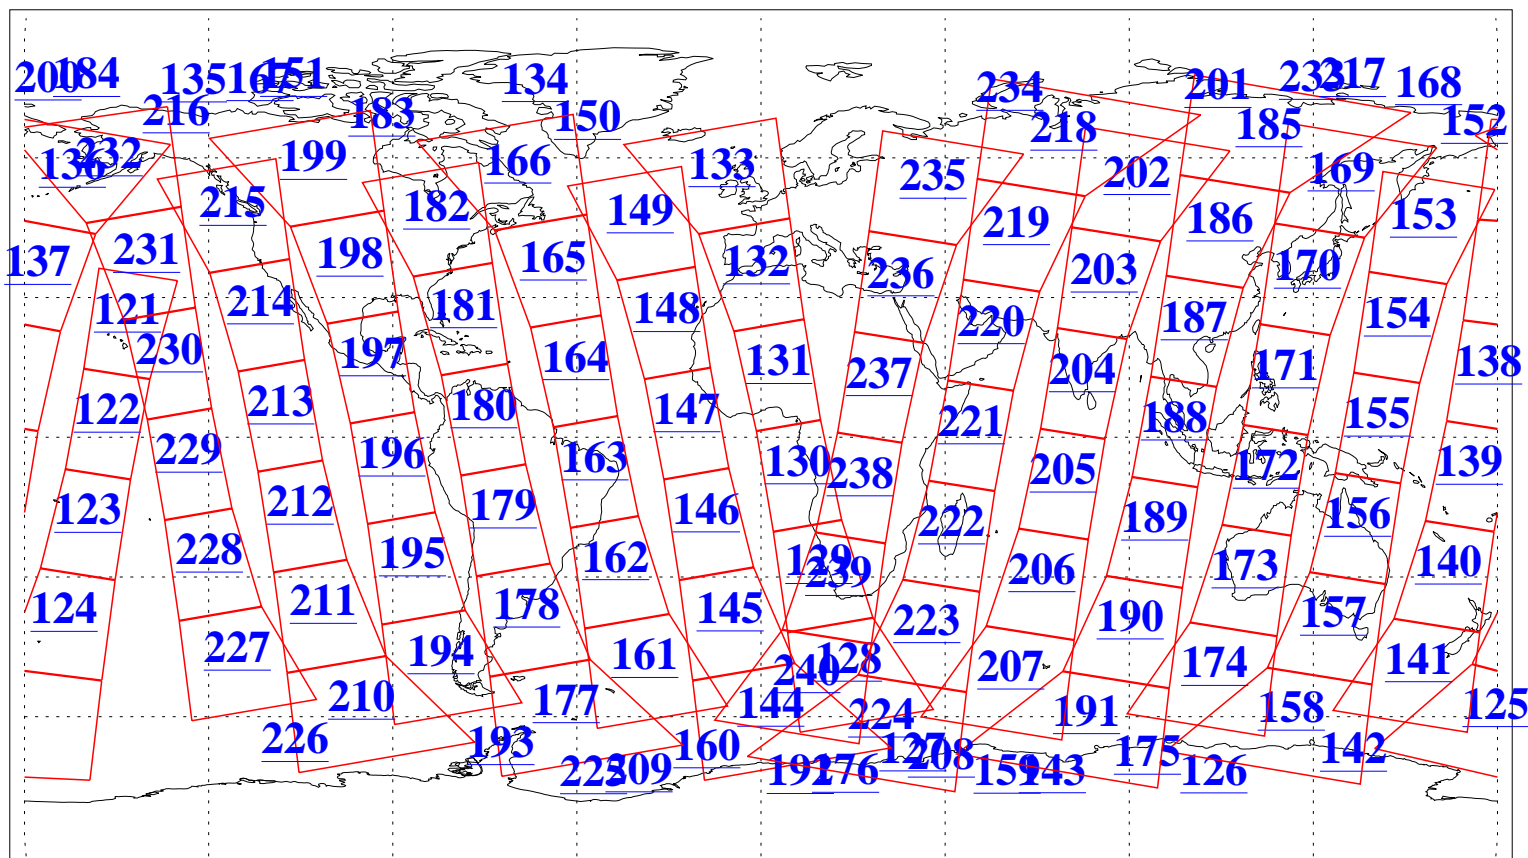

L1B Availability
AMSU Granules: 240
HSB Granules: 0
AIRS Granules: 240

29 Aug 2004
DoY 242
Aqua Day 848
Granules: 1 to 120

Granules: 121 to 240

Legend: AMSU Available, HSB Available, AIRS Available

L1B Availability
AMSU Granules: 240
HSB Granules: 0
AIRS Granules: 240

29 Aug 2004
DoY 242
Aqua Day 848

Ascending Granules

Descending Granules

Legend: AMSU Available, HSB Available, AIRS Available

L1B Availability
 AMSU Granules: 240
 HSB Granules: 0
 AIRS Granules: 240

29 Aug 2004
 DoY 242
 Aqua Day 848