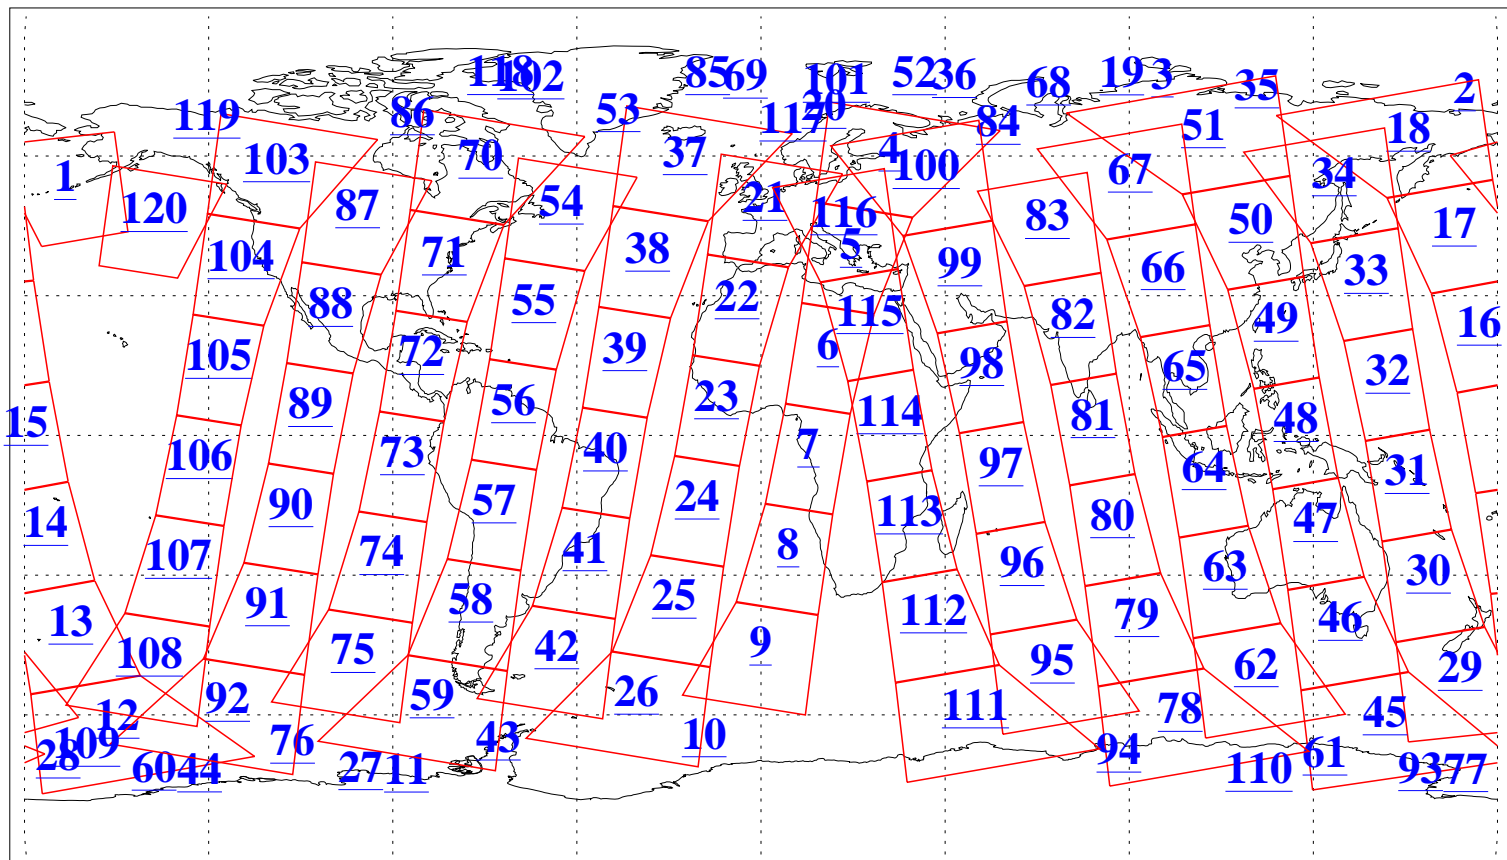

L1B Availability
AMSU Granules: 240
HSB Granules: 0
AIRS Granules: 240

29 Aug 2004
DoY 242
Aqua Day 848
Granules: 1 to 120

Granules: 121 to 240

Legend: AMSU Available, HSB Available, AIRS Available

L1B Availability
AMSU Granules: 240
HSB Granules: 0
AIRS Granules: 240

29 Aug 2004
DoY 242
Aqua Day 848

Ascending Granules

Descending Granules

Legend: AMSU Available, HSB Available, AIRS Available

L1B Availability
 AMSU Granules: 240
 HSB Granules: 0
 AIRS Granules: 240

29 Aug 2004
 DoY 242
 Aqua Day 848

Northern Hemisphere Granules

Southern Hemisphere Granules

Legend: AMSU Available, HSB Available, AIRS Available