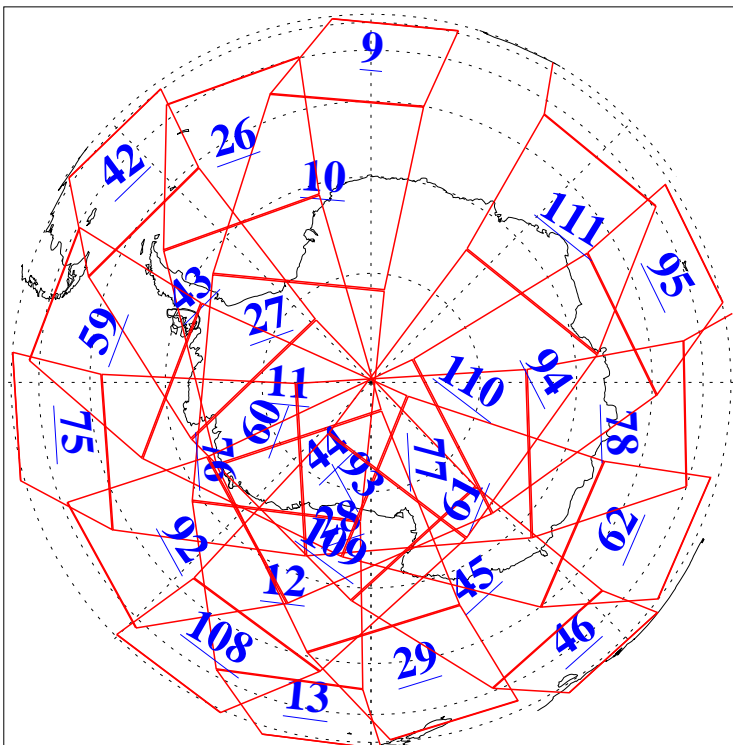

L1B Availability
AMSU Granules: 240
HSB Granules: 0
AIRS Granules: 240

29 Aug 2004
DoY 242
Aqua Day 848
Granules: 1 to 120

Granules: 121 to 240

Legend: AMSU Available, HSB Available, AIRS Available

L1B Availability
AMSU Granules: 240
HSB Granules: 0
AIRS Granules: 240

29 Aug 2004
DoY 242
Aqua Day 848

Ascending Granules

Descending Granules

Legend: AMSU Available, HSB Available, AIRS Available

L1B Availability
 AMSU Granules: 240
 HSB Granules: 0
 AIRS Granules: 240

29 Aug 2004
 DoY 242
 Aqua Day 848

Northern Hemisphere Granules

Southern Hemisphere Granules

Legend: AMSU Available, HSB Available, AIRS Available