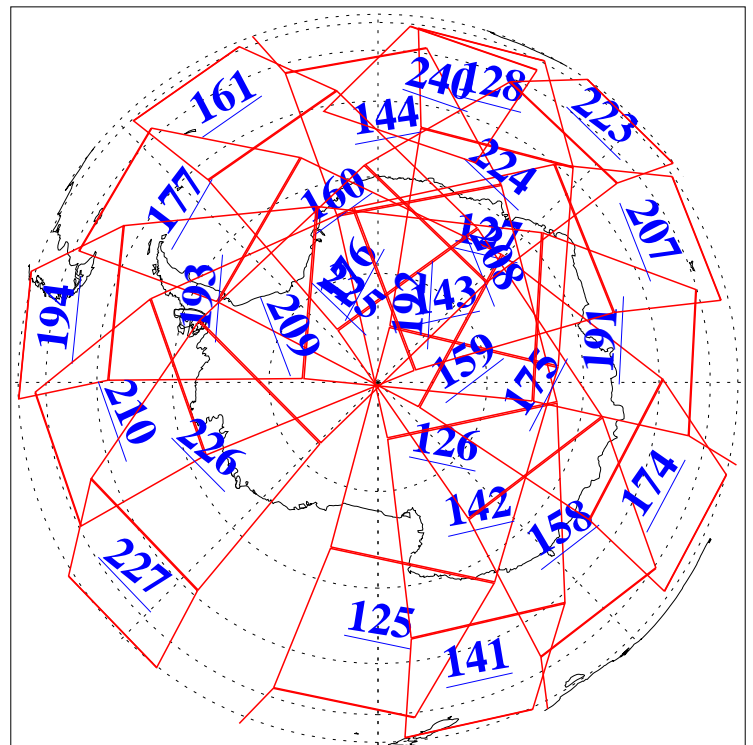

L1B Availability
AMSU Granules: 240
HSB Granules: 0
AIRS Granules: 240

29 Aug 2004
DoY 242
Aqua Day 848
Granules: 1 to 120

Granules: 121 to 240

Legend: AMSU Available, HSB Available, AIRS Available

L1B Availability
AMSU Granules: 240
HSB Granules: 0
AIRS Granules: 240

29 Aug 2004
DoY 242
Aqua Day 848

Ascending Granules

Descending Granules

Legend: AMSU Available, HSB Available, AIRS Available

L1B Availability
 AMSU Granules: 240
 HSB Granules: 0
 AIRS Granules: 240

29 Aug 2004
 DoY 242
 Aqua Day 848

Northern Hemisphere Granules

Southern Hemisphere Granules

Legend: AMSU Available, HSB Available, AIRS Available