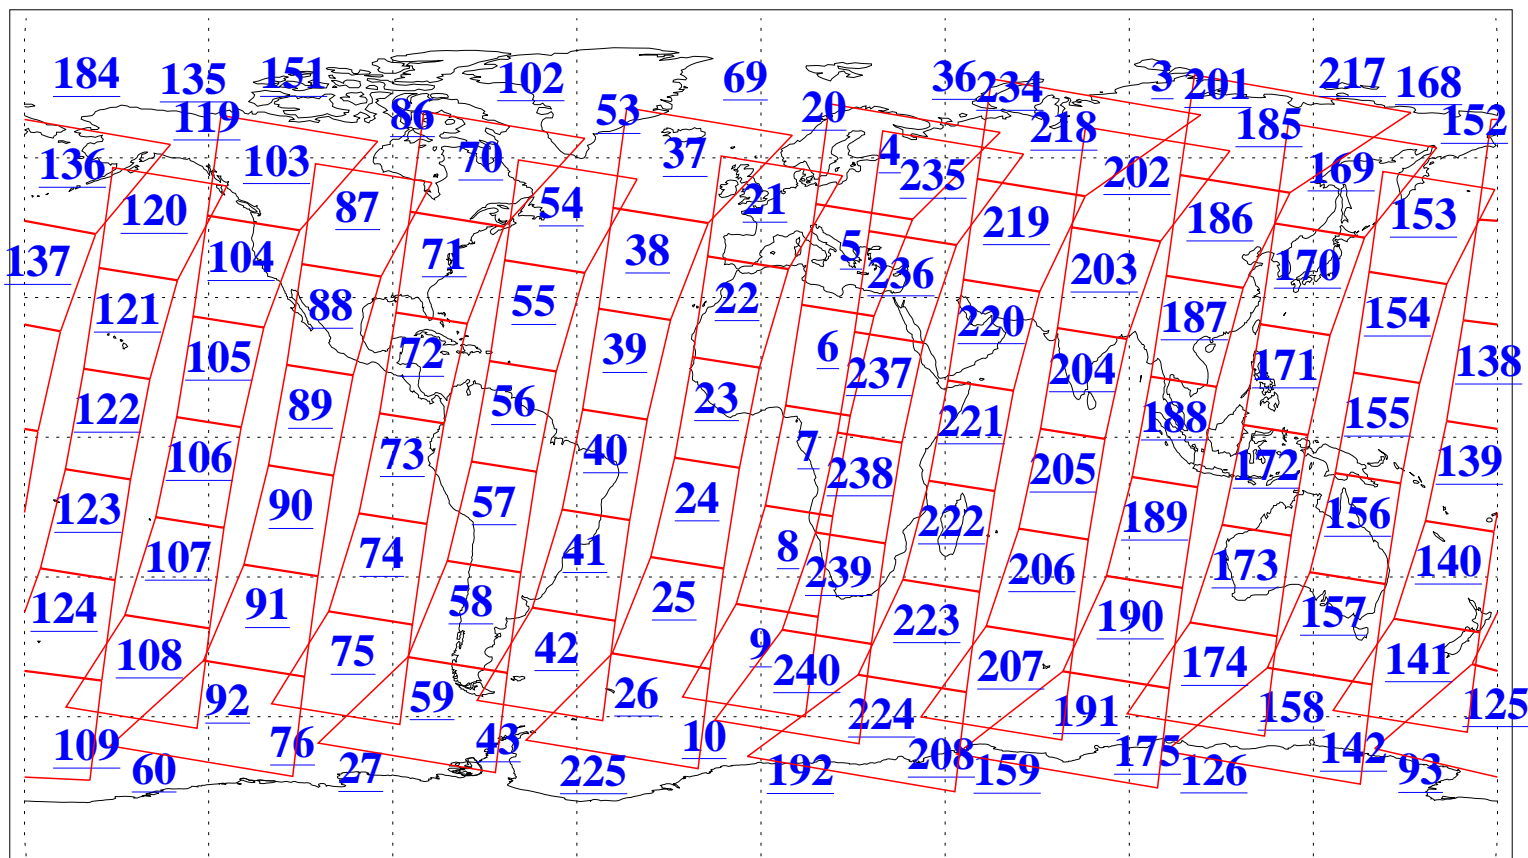

L1B Availability
AMSU Granules: 240
HSB Granules: 0
AIRS Granules: 240

29 Aug 2004
DoY 242
Aqua Day 848
Granules: 1 to 120

Granules: 121 to 240

Legend: AMSU Available, HSB Available, AIRS Available

L1B Availability
AMSU Granules: 240
HSB Granules: 0
AIRS Granules: 240

29 Aug 2004
DoY 242
Aqua Day 848

Ascending Granules

Descending Granules

Legend: AMSU Available, HSB Available, AIRS Available

L1B Availability
 AMSU Granules: 240
 HSB Granules: 0
 AIRS Granules: 240

29 Aug 2004
 DoY 242
 Aqua Day 848

Northern Hemisphere Granules

Southern Hemisphere Granules

Legend: AMSU Available, HSB Available, AIRS Available