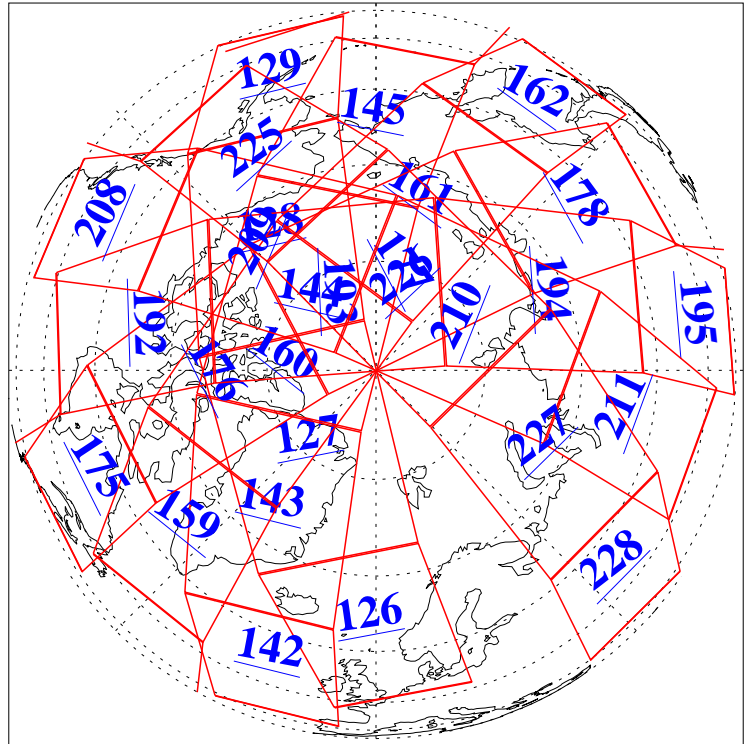

L1B Availability
AMSU Granules: 240
HSB Granules: 0
AIRS Granules: 240

28 Aug 2004
DoY 241
Aqua Day 847
Granules: 1 to 120

Granules: 121 to 240

Legend: AMSU Available, HSB Available, AIRS Available

L1B Availability
AMSU Granules: 240
HSB Granules: 0
AIRS Granules: 240

28 Aug 2004
DoY 241
Aqua Day 847

Ascending Granules

Descending Granules

Legend: AMSU Available, HSB Available, AIRS Available

L1B Availability
 AMSU Granules: 240
 HSB Granules: 0
 AIRS Granules: 240

28 Aug 2004
 DoY 241
 Aqua Day 847

Northern Hemisphere Granules

Southern Hemisphere Granules

Legend: AMSU Available, HSB Available, AIRS Available