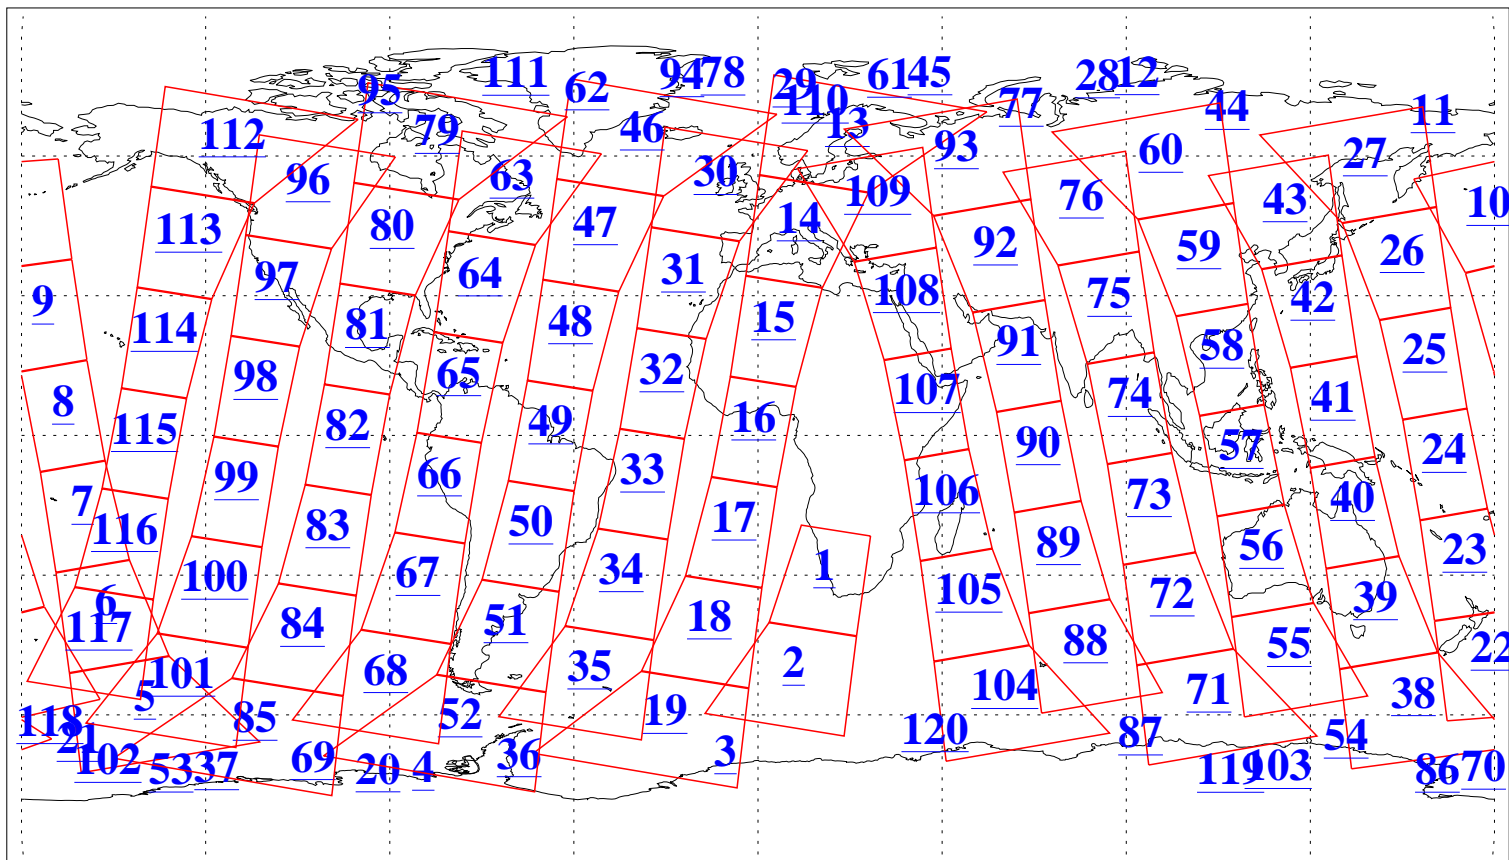

L1B Availability
AMSU Granules: 240
HSB Granules: 0
AIRS Granules: 240

28 Aug 2004
DoY 241
Aqua Day 847
Granules: 1 to 120

Granules: 121 to 240

Legend: AMSU Available, HSB Available, AIRS Available

L1B Availability
AMSU Granules: 240
HSB Granules: 0
AIRS Granules: 240

28 Aug 2004
DoY 241
Aqua Day 847

Ascending Granules

Descending Granules

Legend: AMSU Available, HSB Available, AIRS Available

L1B Availability
 AMSU Granules: 240
 HSB Granules: 0
 AIRS Granules: 240

28 Aug 2004
 DoY 241
 Aqua Day 847

Northern Hemisphere Granules

Southern Hemisphere Granules

Legend: AMSU Available, HSB Available, AIRS Available