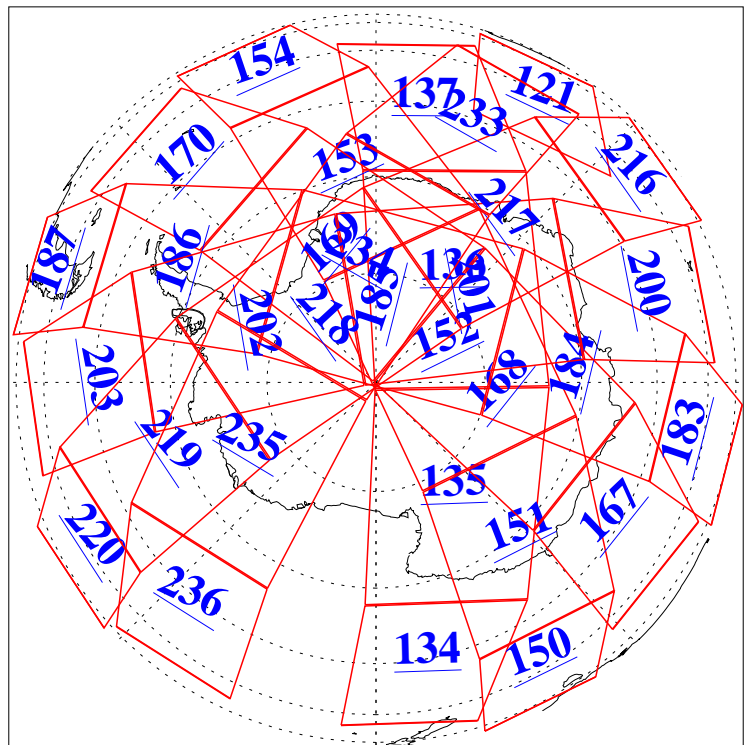

L1B Availability
AMSU Granules: 240
HSB Granules: 0
AIRS Granules: 240

28 Aug 2004
DoY 241
Aqua Day 847
Granules: 1 to 120

Granules: 121 to 240

Legend: AMSU Available, HSB Available, AIRS Available

L1B Availability
AMSU Granules: 240
HSB Granules: 0
AIRS Granules: 240

28 Aug 2004
DoY 241
Aqua Day 847

Ascending Granules

Descending Granules

Legend: AMSU Available, HSB Available, AIRS Available

L1B Availability
 AMSU Granules: 240
 HSB Granules: 0
 AIRS Granules: 240

28 Aug 2004
 DoY 241
 Aqua Day 847

Northern Hemisphere Granules

Southern Hemisphere Granules

Legend: AMSU Available, HSB Available, AIRS Available