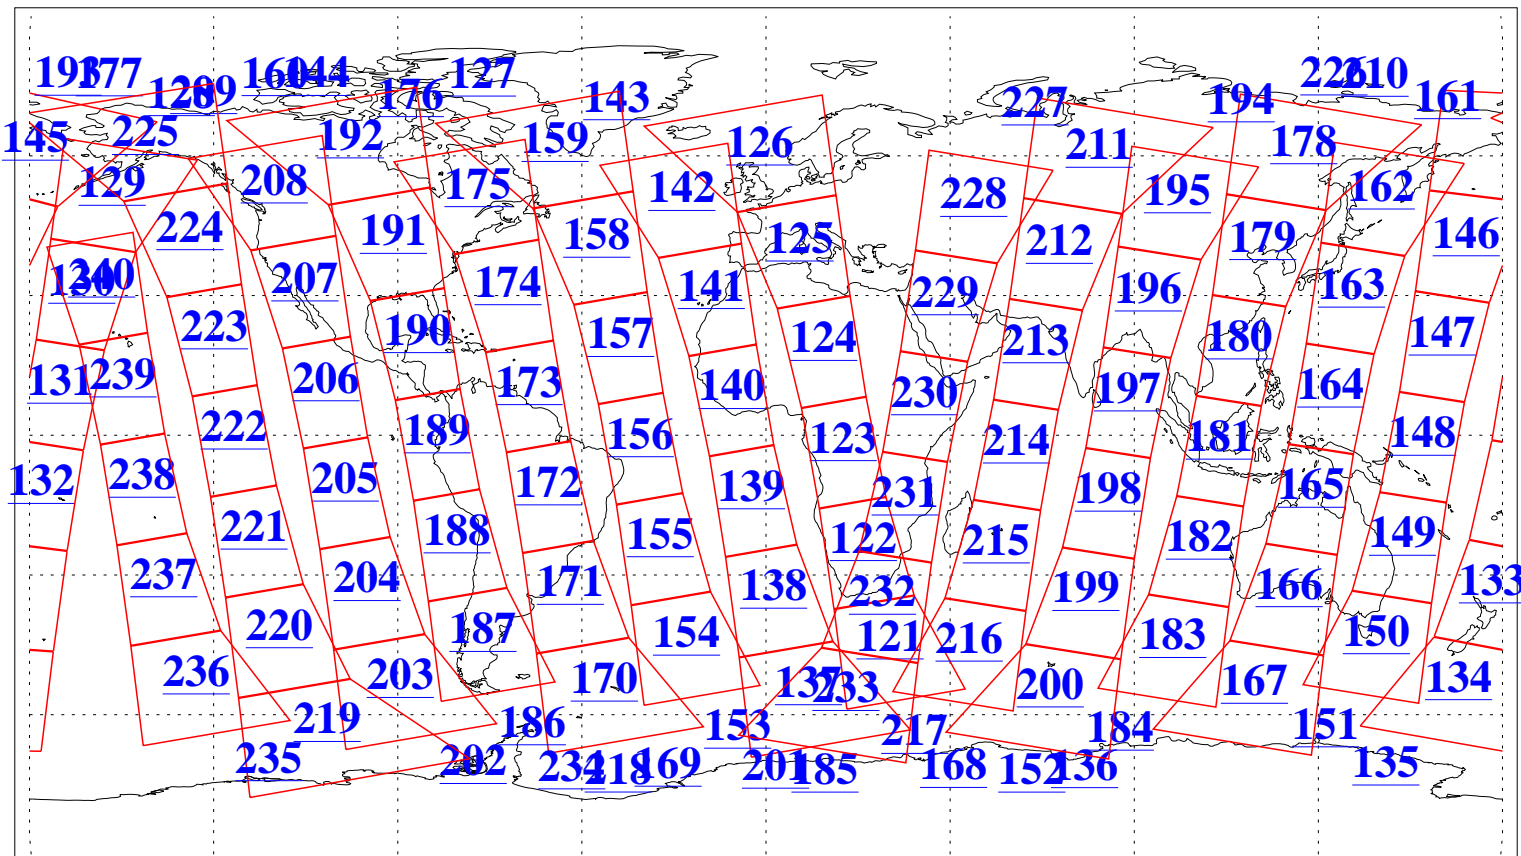

L1B Availability
AMSU Granules: 240
HSB Granules: 0
AIRS Granules: 240

28 Aug 2004
DoY 241
Aqua Day 847
Granules: 1 to 120

Granules: 121 to 240

Legend: AMSU Available, HSB Available, AIRS Available

L1B Availability
AMSU Granules: 240
HSB Granules: 0
AIRS Granules: 240

28 Aug 2004
DoY 241
Aqua Day 847

Ascending Granules

Descending Granules

Legend: AMSU Available, HSB Available, AIRS Available

L1B Availability
 AMSU Granules: 240
 HSB Granules: 0
 AIRS Granules: 240

28 Aug 2004
 DoY 241
 Aqua Day 847

Northern Hemisphere Granules

Southern Hemisphere Granules

Legend: AMSU Available, HSB Available, AIRS Available