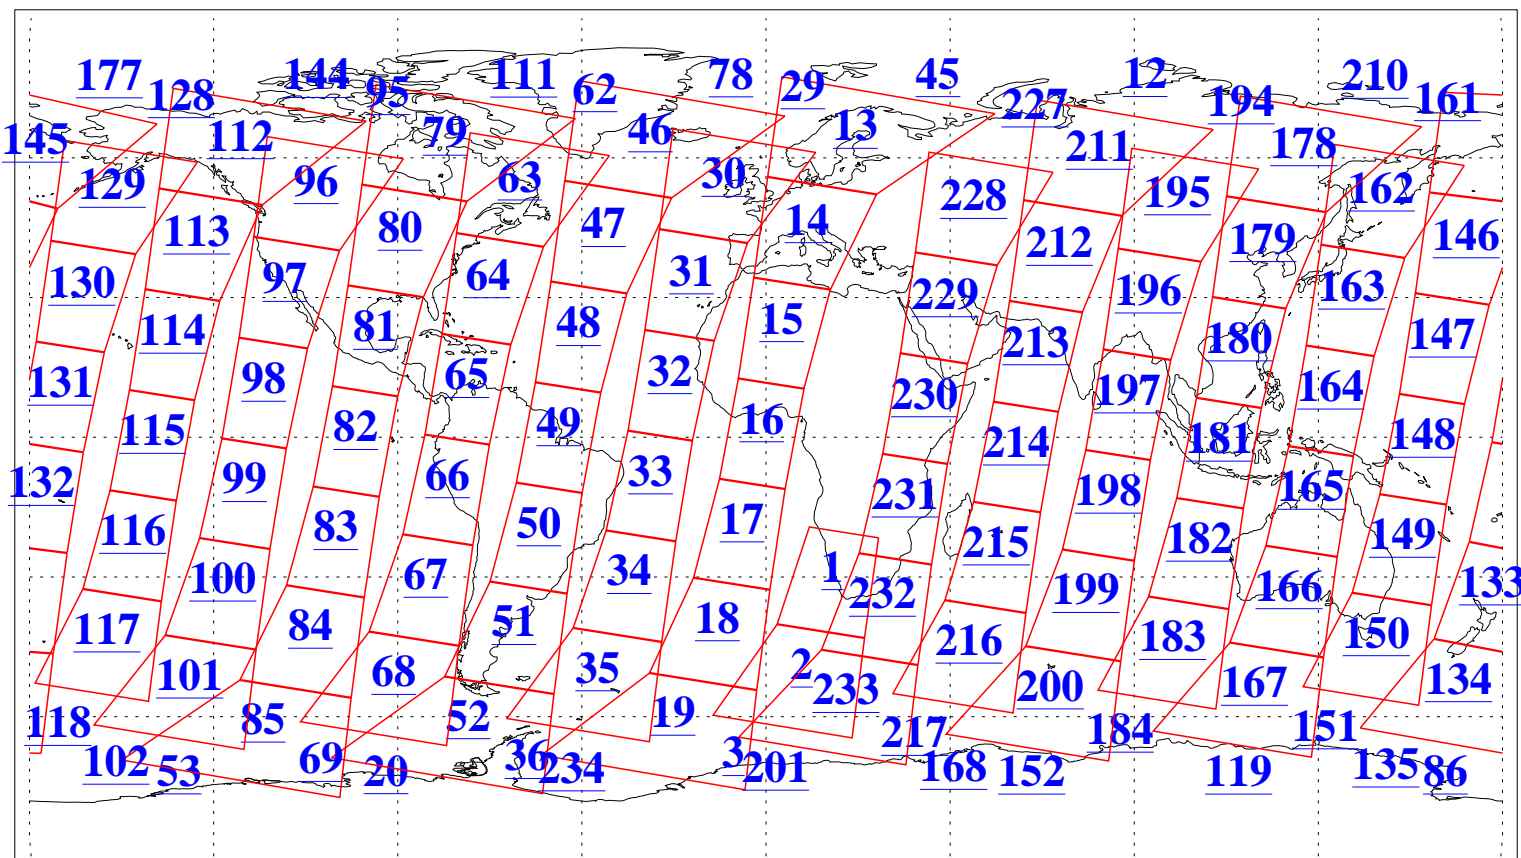

L1B Availability
AMSU Granules: 240
HSB Granules: 0
AIRS Granules: 240

28 Aug 2004
DoY 241
Aqua Day 847
Granules: 1 to 120

Granules: 121 to 240

Legend: AMSU Available, HSB Available, AIRS Available

L1B Availability
AMSU Granules: 240
HSB Granules: 0
AIRS Granules: 240

28 Aug 2004
DoY 241
Aqua Day 847

Ascending Granules

Descending Granules

Legend: AMSU Available, HSB Available, AIRS Available

L1B Availability
 AMSU Granules: 240
 HSB Granules: 0
 AIRS Granules: 240

28 Aug 2004
 DoY 241
 Aqua Day 847

Northern Hemisphere Granules

Southern Hemisphere Granules

Legend: AMSU Available, HSB Available, AIRS Available