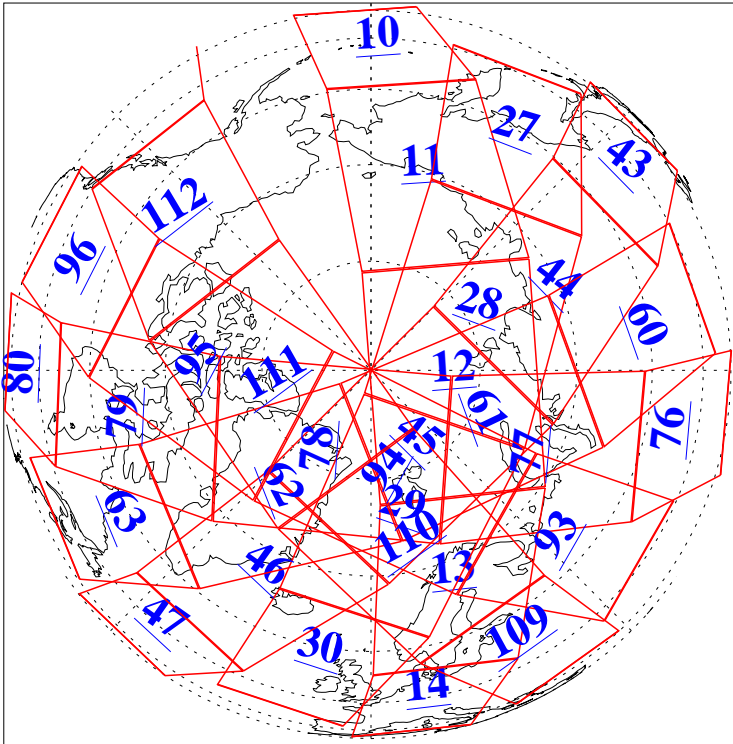

L1B Availability
AMSU Granules: 240
HSB Granules: 0
AIRS Granules: 240

28 Aug 2004
DoY 241
Aqua Day 847
Granules: 1 to 120

Granules: 121 to 240

Legend: AMSU Available, HSB Available, AIRS Available

L1B Availability
AMSU Granules: 240
HSB Granules: 0
AIRS Granules: 240

28 Aug 2004
DoY 241
Aqua Day 847

Ascending Granules

Descending Granules

Legend: AMSU Available, HSB Available, AIRS Available

L1B Availability
 AMSU Granules: 240
 HSB Granules: 0
 AIRS Granules: 240

28 Aug 2004
 DoY 241
 Aqua Day 847

Northern Hemisphere Granules

Southern Hemisphere Granules

Legend: AMSU Available, HSB Available, AIRS Available