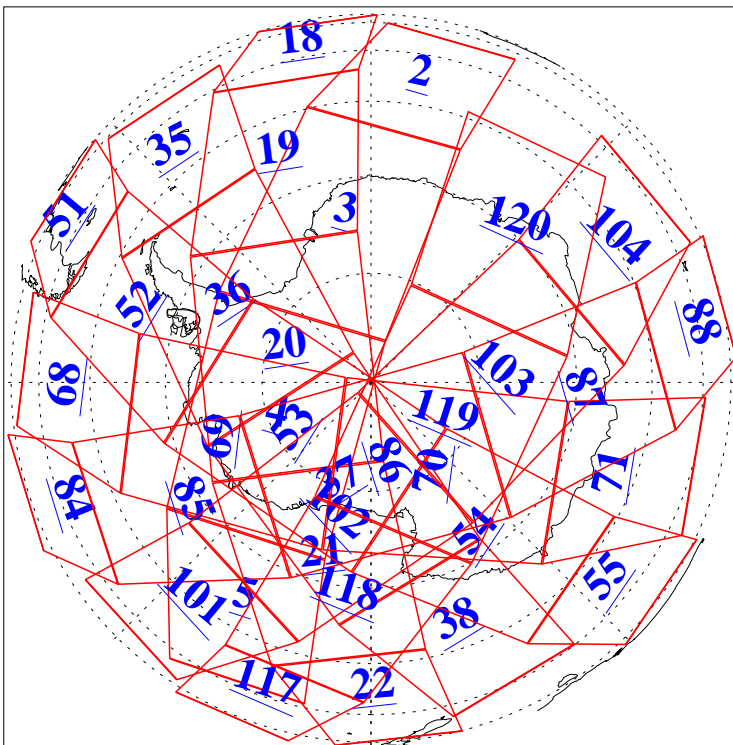

L1B Availability
AMSU Granules: 240
HSB Granules: 0
AIRS Granules: 240

28 Aug 2004
DoY 241
Aqua Day 847
Granules: 1 to 120

Granules: 121 to 240

Legend: AMSU Available, HSB Available, AIRS Available

L1B Availability
AMSU Granules: 240
HSB Granules: 0
AIRS Granules: 240

28 Aug 2004
DoY 241
Aqua Day 847

Ascending Granules

Descending Granules

Legend: AMSU Available, HSB Available, AIRS Available

L1B Availability
 AMSU Granules: 240
 HSB Granules: 0
 AIRS Granules: 240

28 Aug 2004
 DoY 241
 Aqua Day 847

Northern Hemisphere Granules

Southern Hemisphere Granules

Legend: AMSU Available, HSB Available, AIRS Available