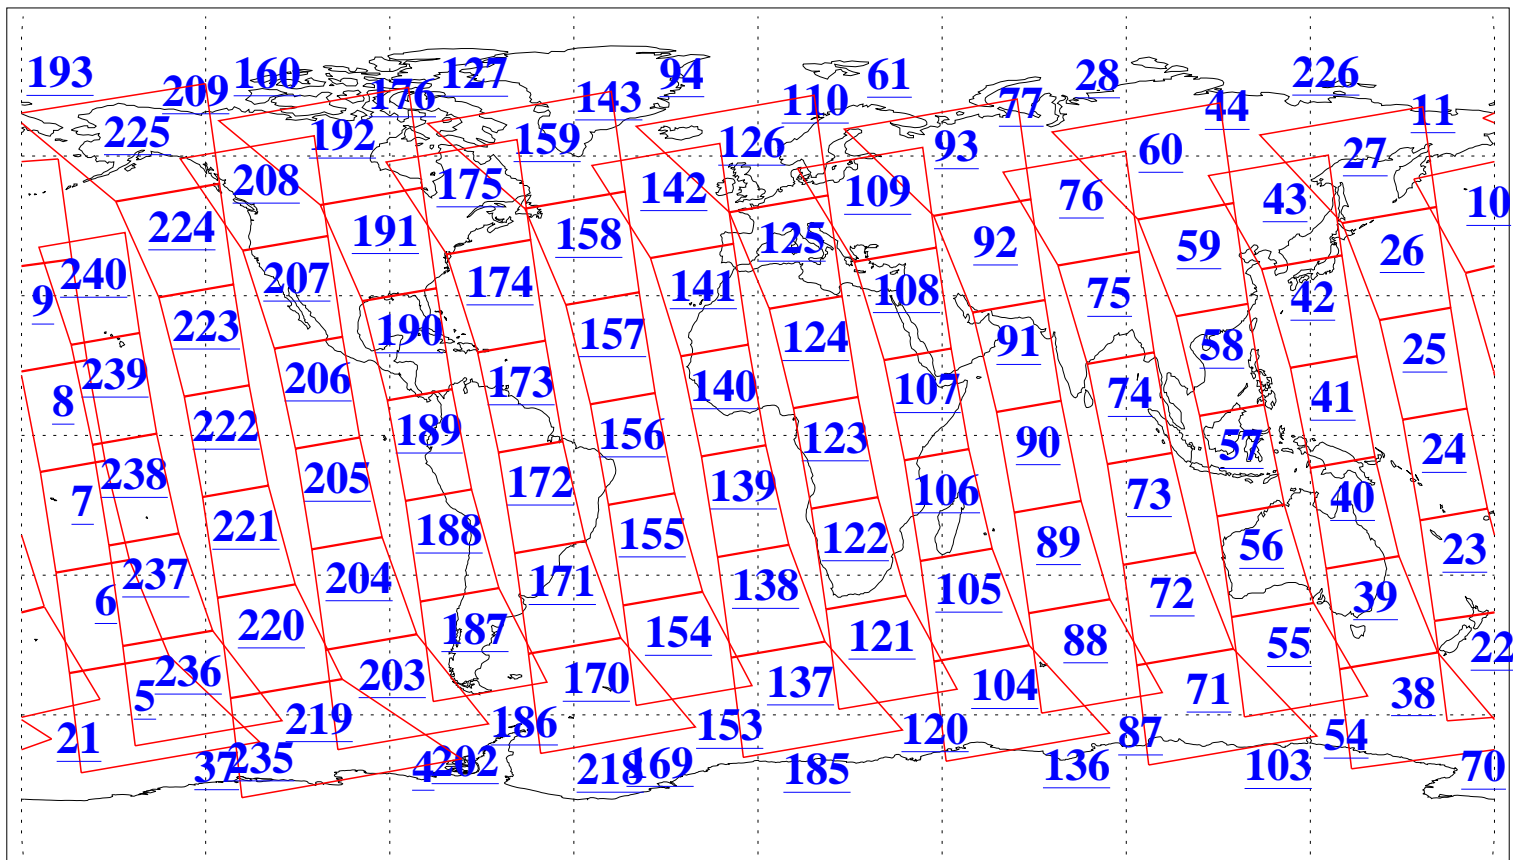

L1B Availability
AMSU Granules: 240
HSB Granules: 0
AIRS Granules: 240

28 Aug 2004
DoY 241
Aqua Day 847
Granules: 1 to 120

Granules: 121 to 240

Legend: AMSU Available, HSB Available, AIRS Available

L1B Availability
AMSU Granules: 240
HSB Granules: 0
AIRS Granules: 240

28 Aug 2004
DoY 241
Aqua Day 847

Ascending Granules

Descending Granules

Legend: AMSU Available, HSB Available, AIRS Available

L1B Availability
 AMSU Granules: 240
 HSB Granules: 0
 AIRS Granules: 240

28 Aug 2004
 DoY 241
 Aqua Day 847

Northern Hemisphere Granules

Southern Hemisphere Granules

Legend: AMSU Available, HSB Available, AIRS Available