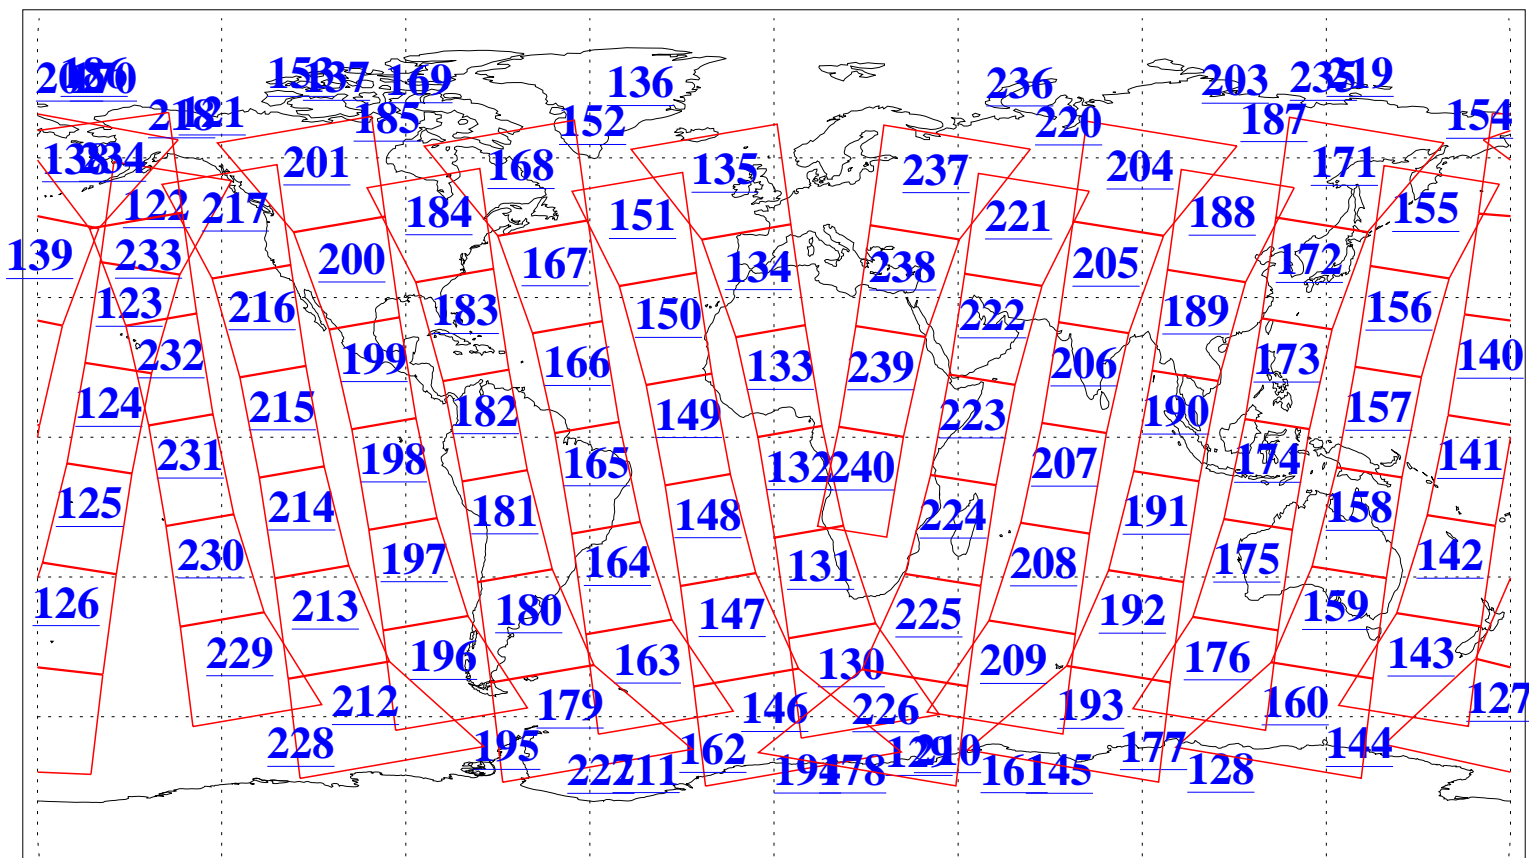

L1B Availability
AMSU Granules: 240
HSB Granules: 0
AIRS Granules: 240

27 Aug 2004
DoY 240
Aqua Day 846
Granules: 1 to 120

Granules: 121 to 240

Legend: AMSU Available, HSB Available, AIRS Available

L1B Availability
AMSU Granules: 240
HSB Granules: 0
AIRS Granules: 240

27 Aug 2004
DoY 240
Aqua Day 846

Ascending Granules

Descending Granules

Legend: AMSU Available, HSB Available, AIRS Available

L1B Availability
 AMSU Granules: 240
 HSB Granules: 0
 AIRS Granules: 240

27 Aug 2004
 DoY 240
 Aqua Day 846

Northern Hemisphere Granules

Southern Hemisphere Granules

Legend: AMSU Available, HSB Available, AIRS Available