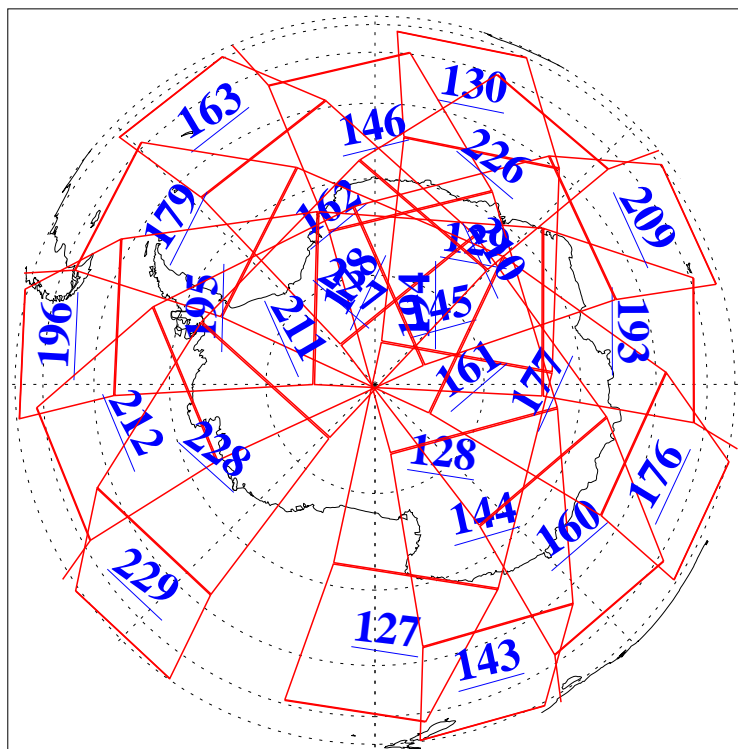

L1B Availability
AMSU Granules: 240
HSB Granules: 0
AIRS Granules: 240

27 Aug 2004
DoY 240
Aqua Day 846
Granules: 1 to 120

Granules: 121 to 240

Legend: AMSU Available, HSB Available, AIRS Available

L1B Availability
AMSU Granules: 240
HSB Granules: 0
AIRS Granules: 240

27 Aug 2004
DoY 240
Aqua Day 846

Ascending Granules

Descending Granules

Legend: AMSU Available, HSB Available, AIRS Available

L1B Availability
 AMSU Granules: 240
 HSB Granules: 0
 AIRS Granules: 240

27 Aug 2004
 DoY 240
 Aqua Day 846

Northern Hemisphere Granules

Southern Hemisphere Granules

Legend: AMSU Available, HSB Available, AIRS Available