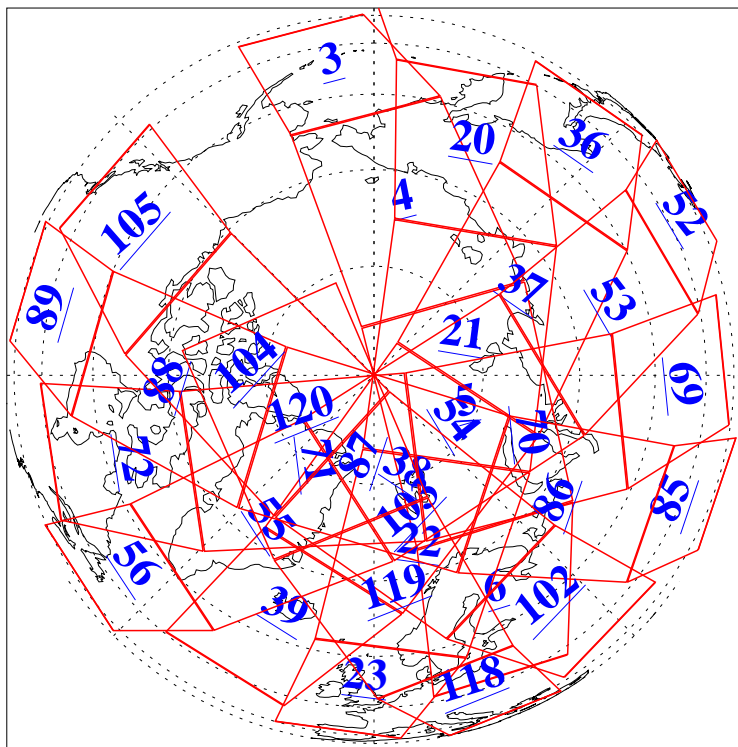

L1B Availability
AMSU Granules: 240
HSB Granules: 0
AIRS Granules: 240

27 Aug 2004
DoY 240
Aqua Day 846
Granules: 1 to 120

Granules: 121 to 240

Legend: AMSU Available, HSB Available, AIRS Available

L1B Availability
AMSU Granules: 240
HSB Granules: 0
AIRS Granules: 240

27 Aug 2004
DoY 240
Aqua Day 846

Ascending Granules

Descending Granules

Legend: AMSU Available, HSB Available, AIRS Available

L1B Availability
 AMSU Granules: 240
 HSB Granules: 0
 AIRS Granules: 240

27 Aug 2004
 DoY 240
 Aqua Day 846

Northern Hemisphere Granules

Southern Hemisphere Granules

Legend: AMSU Available, HSB Available, AIRS Available