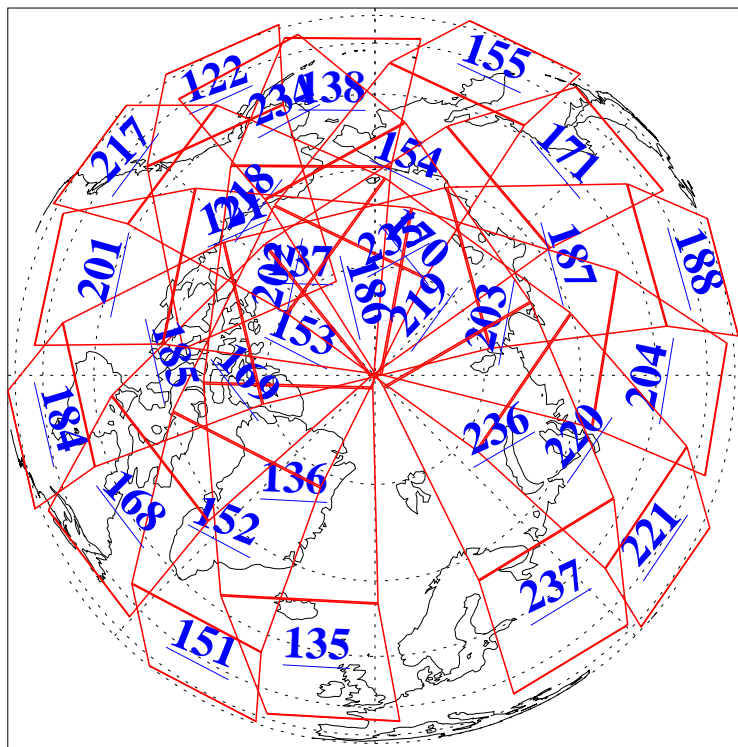

L1B Availability
AMSU Granules: 240
HSB Granules: 0
AIRS Granules: 240

27 Aug 2004
DoY 240
Aqua Day 846
Granules: 1 to 120

Granules: 121 to 240

Legend: AMSU Available, HSB Available, AIRS Available

L1B Availability
AMSU Granules: 240
HSB Granules: 0
AIRS Granules: 240

27 Aug 2004
DoY 240
Aqua Day 846

Ascending Granules

Descending Granules

Legend: AMSU Available, HSB Available, AIRS Available

L1B Availability
 AMSU Granules: 240
 HSB Granules: 0
 AIRS Granules: 240

27 Aug 2004
 DoY 240
 Aqua Day 846

Northern Hemisphere Granules

Southern Hemisphere Granules

Legend: AMSU Available, HSB Available, AIRS Available