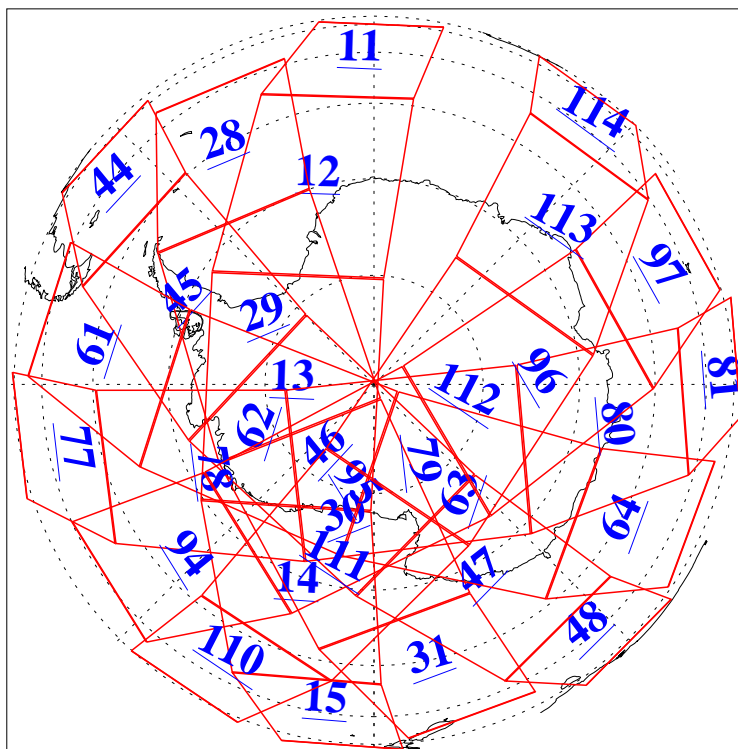

L1B Availability
AMSU Granules: 240
HSB Granules: 0
AIRS Granules: 240

27 Aug 2004
DoY 240
Aqua Day 846
Granules: 1 to 120

Granules: 121 to 240

Legend: AMSU Available, HSB Available, AIRS Available

L1B Availability
AMSU Granules: 240
HSB Granules: 0
AIRS Granules: 240

27 Aug 2004
DoY 240
Aqua Day 846

Ascending Granules

Descending Granules

Legend: AMSU Available, HSB Available, AIRS Available

L1B Availability
 AMSU Granules: 240
 HSB Granules: 0
 AIRS Granules: 240

27 Aug 2004
 DoY 240
 Aqua Day 846

Northern Hemisphere Granules

Southern Hemisphere Granules

Legend: AMSU Available, HSB Available, AIRS Available