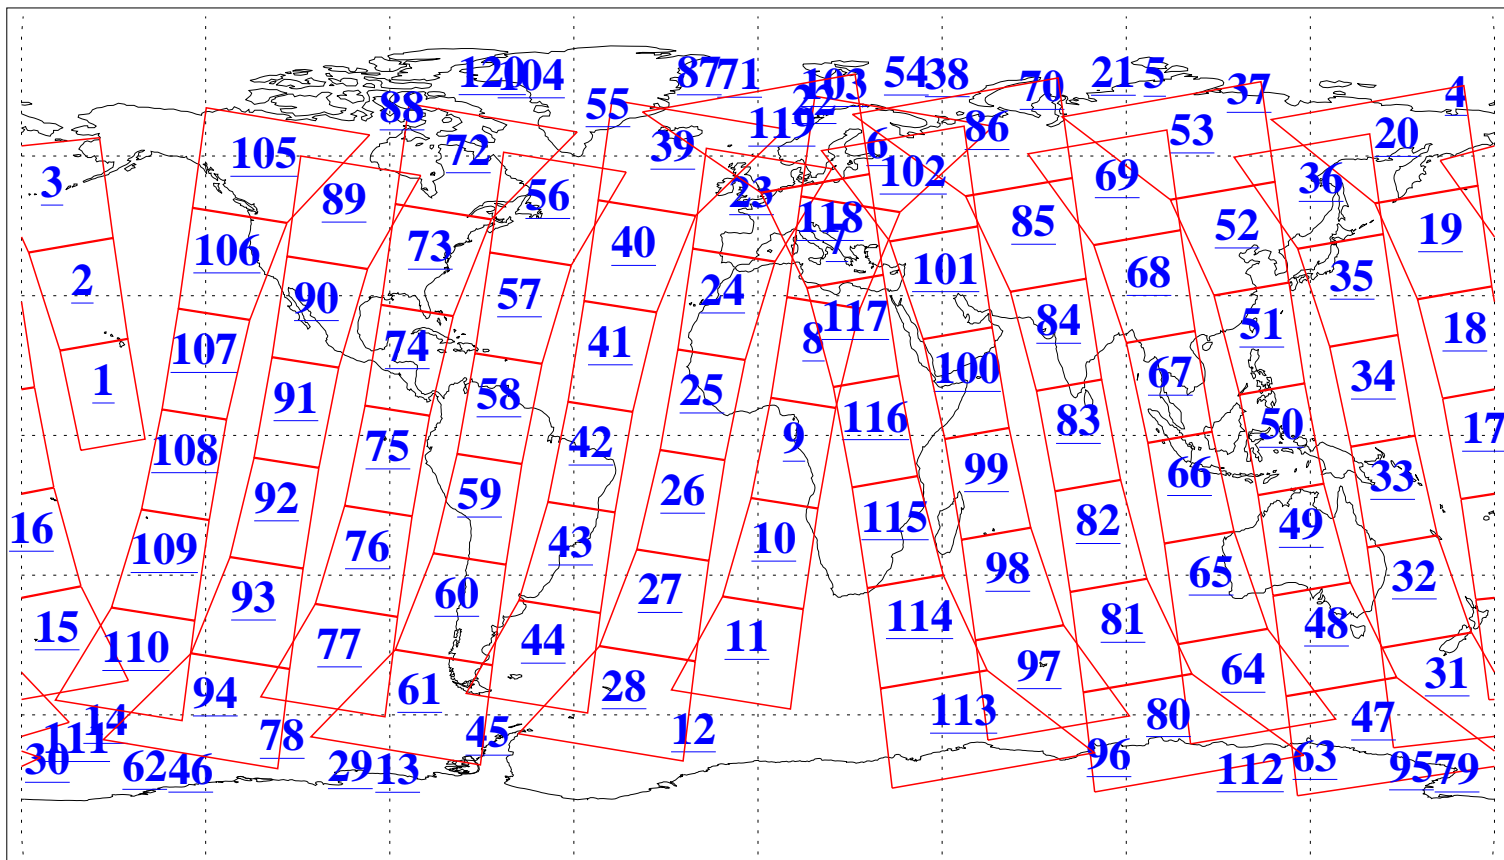

L1B Availability
AMSU Granules: 240
HSB Granules: 0
AIRS Granules: 240

27 Aug 2004
DoY 240
Aqua Day 846
Granules: 1 to 120

Granules: 121 to 240

Legend: AMSU Available, HSB Available, AIRS Available

L1B Availability
AMSU Granules: 240
HSB Granules: 0
AIRS Granules: 240

27 Aug 2004
DoY 240
Aqua Day 846

Ascending Granules

Descending Granules

Legend: AMSU Available, HSB Available, AIRS Available

L1B Availability
 AMSU Granules: 240
 HSB Granules: 0
 AIRS Granules: 240

27 Aug 2004
 DoY 240
 Aqua Day 846

Northern Hemisphere Granules

Southern Hemisphere Granules

Legend: AMSU Available, HSB Available, AIRS Available