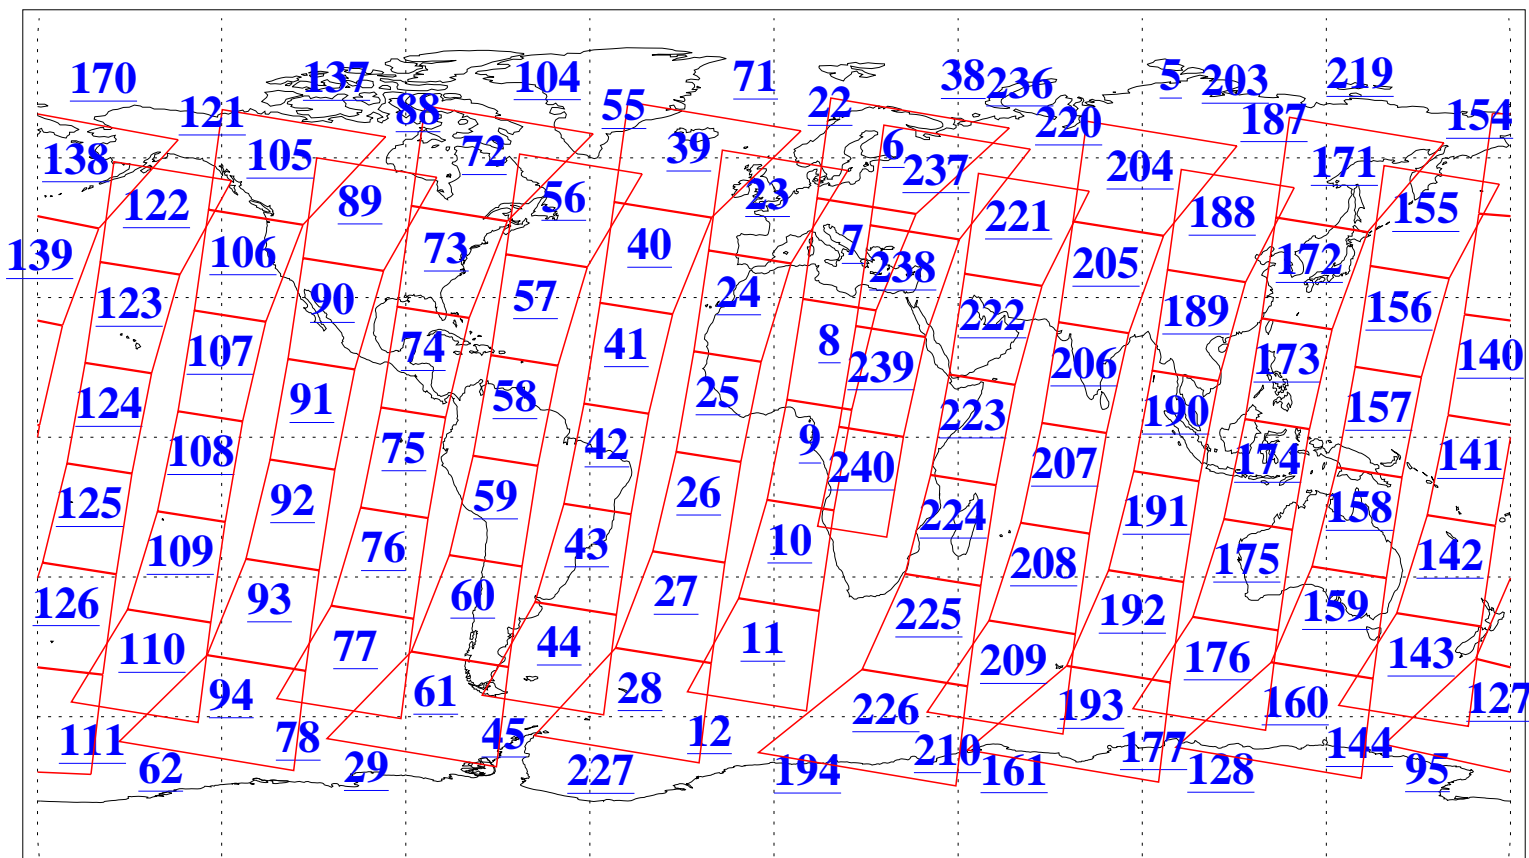

L1B Availability
AMSU Granules: 240
HSB Granules: 0
AIRS Granules: 240

27 Aug 2004
DoY 240
Aqua Day 846
Granules: 1 to 120

Granules: 121 to 240

Legend: AMSU Available, HSB Available, AIRS Available

L1B Availability
AMSU Granules: 240
HSB Granules: 0
AIRS Granules: 240

27 Aug 2004
DoY 240
Aqua Day 846

Ascending Granules

Descending Granules

Legend: AMSU Available, HSB Available, AIRS Available

L1B Availability
 AMSU Granules: 240
 HSB Granules: 0
 AIRS Granules: 240

27 Aug 2004
 DoY 240
 Aqua Day 846

Northern Hemisphere Granules

Southern Hemisphere Granules

Legend: AMSU Available, HSB Available, AIRS Available