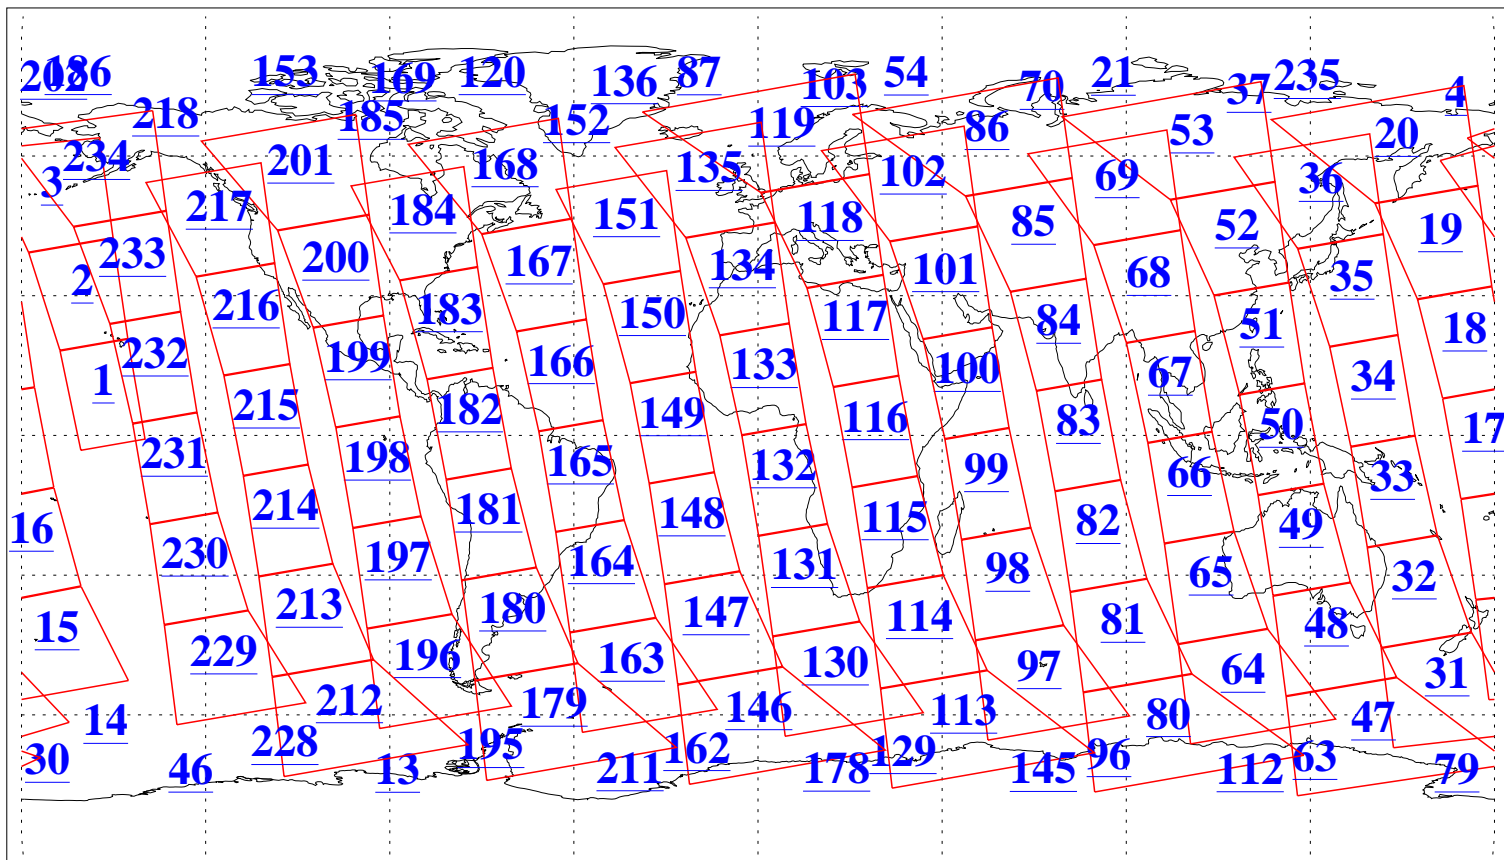

L1B Availability
AMSU Granules: 240
HSB Granules: 0
AIRS Granules: 240

27 Aug 2004
DoY 240
Aqua Day 846
Granules: 1 to 120

Granules: 121 to 240

Legend: AMSU Available, HSB Available, AIRS Available

L1B Availability
AMSU Granules: 240
HSB Granules: 0
AIRS Granules: 240

27 Aug 2004
DoY 240
Aqua Day 846

Ascending Granules

Descending Granules

Legend: AMSU Available, HSB Available, AIRS Available

L1B Availability
 AMSU Granules: 240
 HSB Granules: 0
 AIRS Granules: 240

27 Aug 2004
 DoY 240
 Aqua Day 846

Northern Hemisphere Granules

Southern Hemisphere Granules

Legend: AMSU Available, HSB Available, AIRS Available