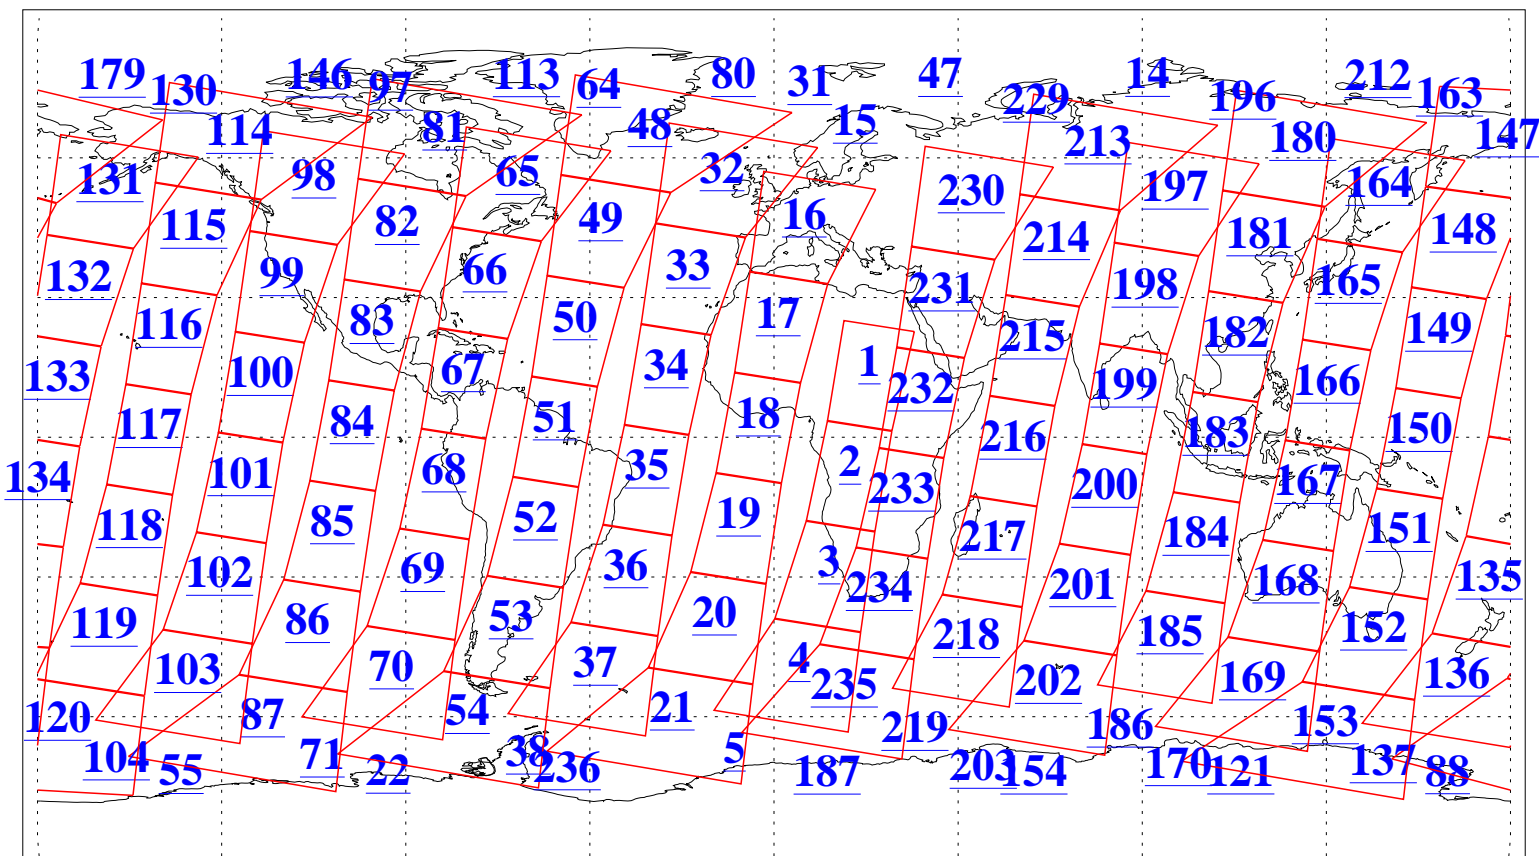

L1B Availability  
AMSU Granules: 240  
HSB Granules: 0  
AIRS Granules: 240

26 Aug 2004  
DoY 239  
Aqua Day 845  
Granules: 1 to 120

Granules: 121 to 240

Legend: AMSU Available, HSB Available, AIRS Available

L1B Availability  
AMSU Granules: 240  
HSB Granules: 0  
AIRS Granules: 240

26 Aug 2004  
DoY 239  
Aqua Day 845

Ascending Granules

Descending Granules

Legend: AMSU Available, HSB Available, AIRS Available

L1B Availability  
 AMSU Granules: 240  
 HSB Granules: 0  
 AIRS Granules: 240

26 Aug 2004  
 DoY 239  
 Aqua Day 845

Northern Hemisphere Granules

Southern Hemisphere Granules

Legend: AMSU Available, HSB Available, AIRS Available