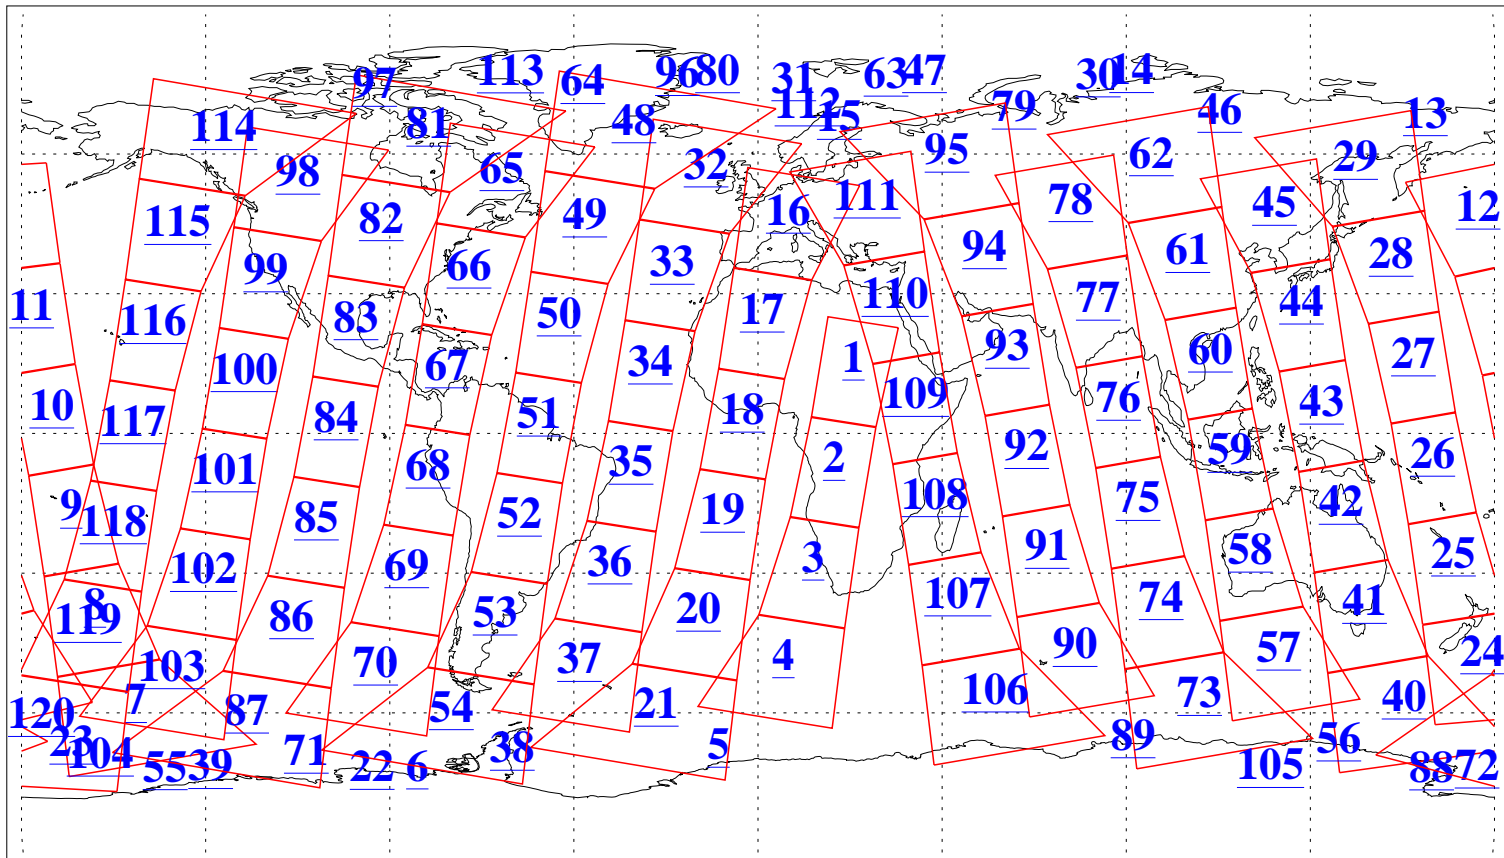

L1B Availability  
AMSU Granules: 240  
HSB Granules: 0  
AIRS Granules: 240

26 Aug 2004  
DoY 239  
Aqua Day 845  
Granules: 1 to 120

Granules: 121 to 240

Legend: AMSU Available, HSB Available, AIRS Available

L1B Availability  
AMSU Granules: 240  
HSB Granules: 0  
AIRS Granules: 240

26 Aug 2004  
DoY 239  
Aqua Day 845

Ascending Granules

Descending Granules

Legend: AMSU Available, HSB Available, AIRS Available

L1B Availability  
 AMSU Granules: 240  
 HSB Granules: 0  
 AIRS Granules: 240

26 Aug 2004  
 DoY 239  
 Aqua Day 845

Northern Hemisphere Granules

Southern Hemisphere Granules

Legend: AMSU Available, HSB Available, AIRS Available