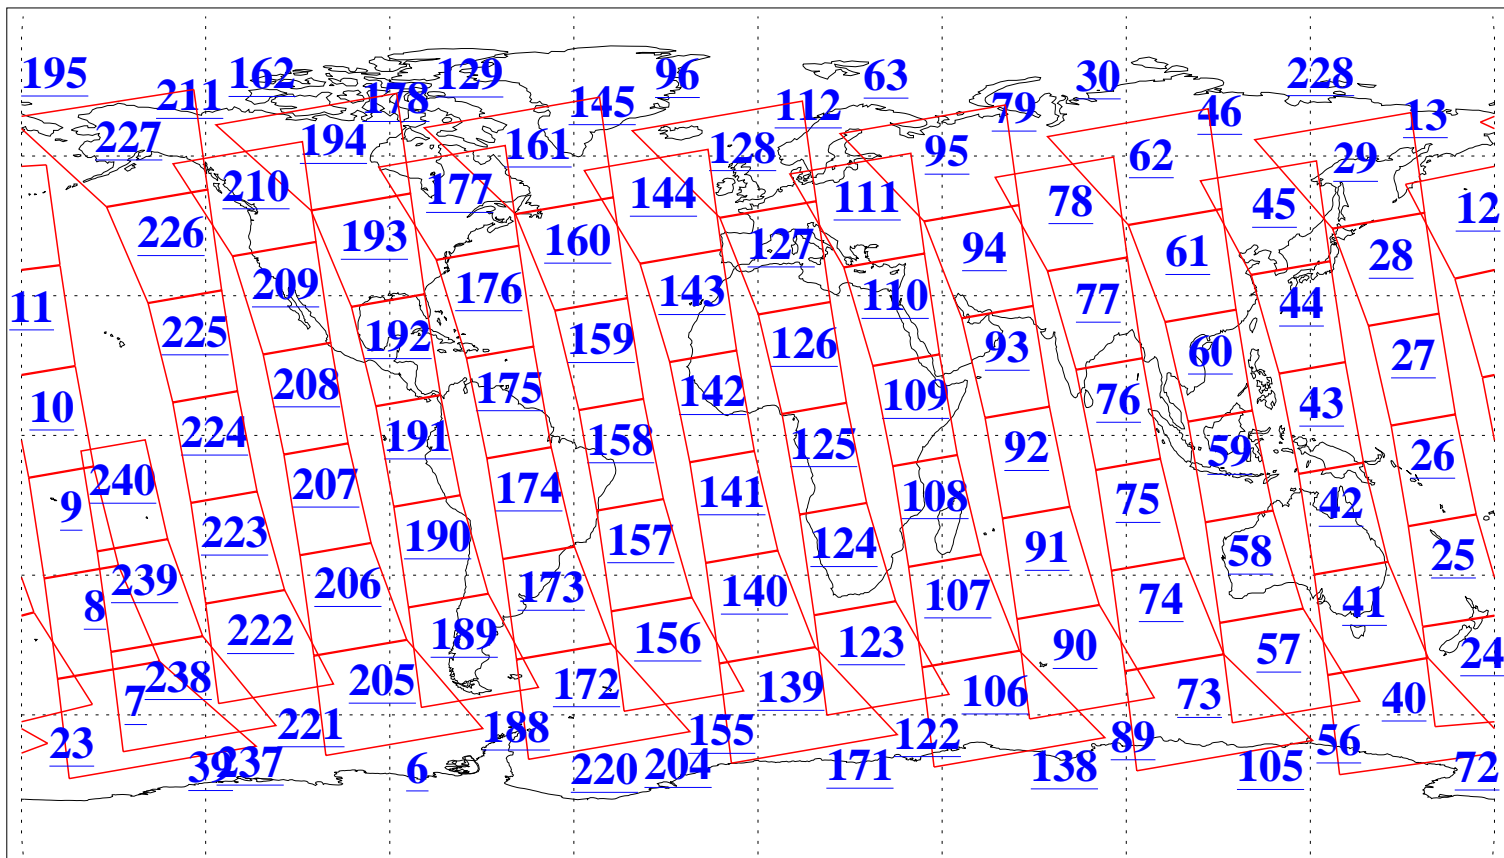

L1B Availability  
AMSU Granules: 240  
HSB Granules: 0  
AIRS Granules: 240

26 Aug 2004  
DoY 239  
Aqua Day 845  
Granules: 1 to 120

Granules: 121 to 240

Legend: AMSU Available, HSB Available, AIRS Available

L1B Availability  
AMSU Granules: 240  
HSB Granules: 0  
AIRS Granules: 240

26 Aug 2004  
DoY 239  
Aqua Day 845

Ascending Granules

Descending Granules

Legend: AMSU Available, HSB Available, AIRS Available

L1B Availability  
 AMSU Granules: 240  
 HSB Granules: 0  
 AIRS Granules: 240

26 Aug 2004  
 DoY 239  
 Aqua Day 845

Northern Hemisphere Granules

Southern Hemisphere Granules

Legend: AMSU Available, HSB Available, AIRS Available