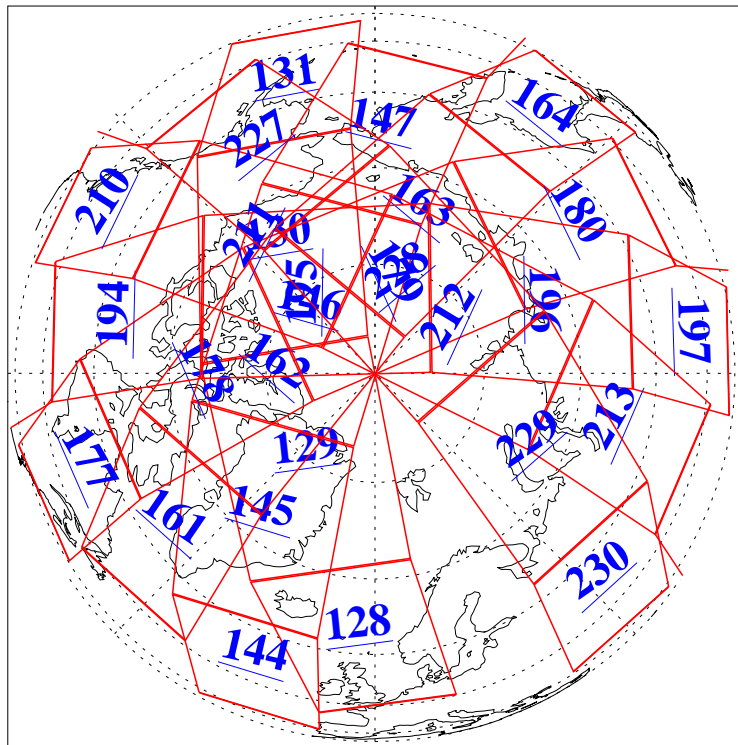

L1B Availability  
AMSU Granules: 240  
HSB Granules: 0  
AIRS Granules: 240

26 Aug 2004  
DoY 239  
Aqua Day 845  
Granules: 1 to 120

Granules: 121 to 240

Legend: AMSU Available, HSB Available, AIRS Available

L1B Availability  
AMSU Granules: 240  
HSB Granules: 0  
AIRS Granules: 240

26 Aug 2004  
DoY 239  
Aqua Day 845

Ascending Granules

Descending Granules

Legend: AMSU Available, HSB Available, AIRS Available

L1B Availability  
 AMSU Granules: 240  
 HSB Granules: 0  
 AIRS Granules: 240

26 Aug 2004  
 DoY 239  
 Aqua Day 845

Northern Hemisphere Granules

Southern Hemisphere Granules

Legend: AMSU Available, HSB Available, AIRS Available