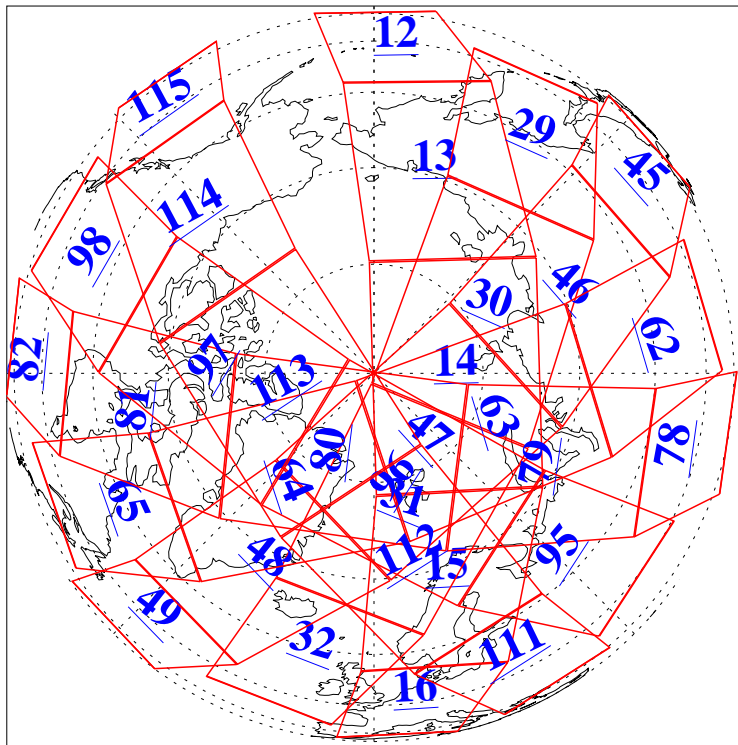

L1B Availability  
AMSU Granules: 240  
HSB Granules: 0  
AIRS Granules: 240

26 Aug 2004  
DoY 239  
Aqua Day 845  
Granules: 1 to 120

Granules: 121 to 240

Legend: AMSU Available, HSB Available, AIRS Available

L1B Availability  
AMSU Granules: 240  
HSB Granules: 0  
AIRS Granules: 240

26 Aug 2004  
DoY 239  
Aqua Day 845

Ascending Granules

Descending Granules

Legend: AMSU Available, HSB Available, AIRS Available

L1B Availability  
 AMSU Granules: 240  
 HSB Granules: 0  
 AIRS Granules: 240

26 Aug 2004  
 DoY 239  
 Aqua Day 845

Northern Hemisphere Granules

Southern Hemisphere Granules

Legend: AMSU Available, HSB Available, AIRS Available