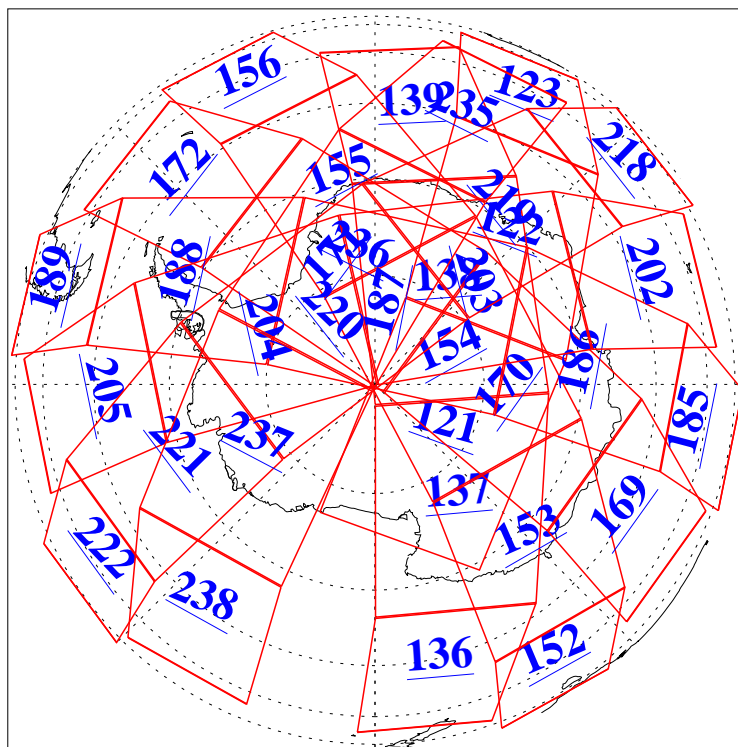

L1B Availability  
AMSU Granules: 240  
HSB Granules: 0  
AIRS Granules: 240

26 Aug 2004  
DoY 239  
Aqua Day 845  
Granules: 1 to 120

Granules: 121 to 240

Legend: AMSU Available, HSB Available, AIRS Available

L1B Availability  
AMSU Granules: 240  
HSB Granules: 0  
AIRS Granules: 240

26 Aug 2004  
DoY 239  
Aqua Day 845

Ascending Granules

Descending Granules

Legend: AMSU Available, HSB Available, AIRS Available

L1B Availability  
 AMSU Granules: 240  
 HSB Granules: 0  
 AIRS Granules: 240

26 Aug 2004  
 DoY 239  
 Aqua Day 845

Northern Hemisphere Granules

Southern Hemisphere Granules

Legend: AMSU Available, HSB Available, AIRS Available