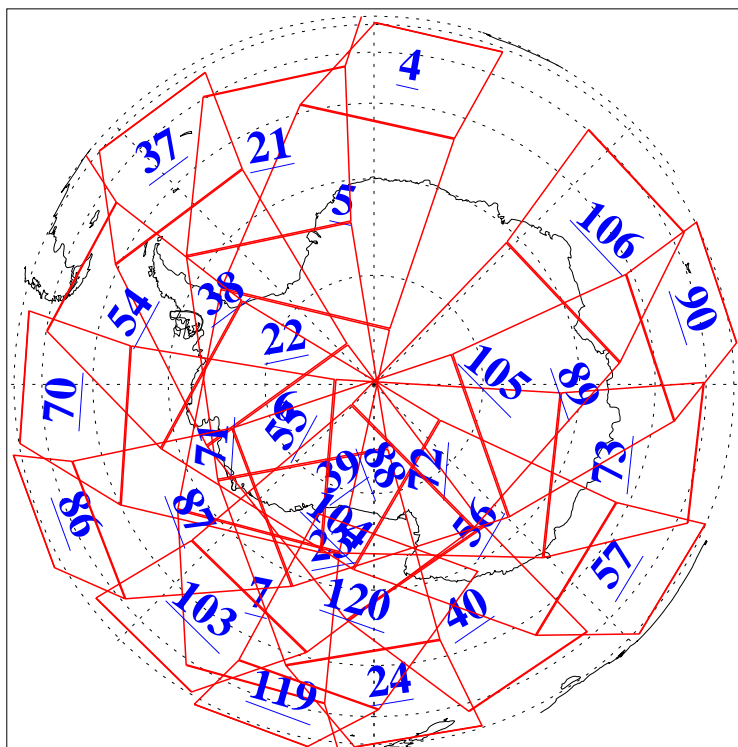

L1B Availability  
AMSU Granules: 240  
HSB Granules: 0  
AIRS Granules: 240

26 Aug 2004  
DoY 239  
Aqua Day 845  
Granules: 1 to 120

Granules: 121 to 240

Legend: AMSU Available, HSB Available, AIRS Available

L1B Availability  
AMSU Granules: 240  
HSB Granules: 0  
AIRS Granules: 240

26 Aug 2004  
DoY 239  
Aqua Day 845

Ascending Granules

Descending Granules

Legend: AMSU Available, HSB Available, AIRS Available

L1B Availability  
 AMSU Granules: 240  
 HSB Granules: 0  
 AIRS Granules: 240

26 Aug 2004  
 DoY 239  
 Aqua Day 845

Northern Hemisphere Granules

Southern Hemisphere Granules

Legend: AMSU Available, HSB Available, AIRS Available