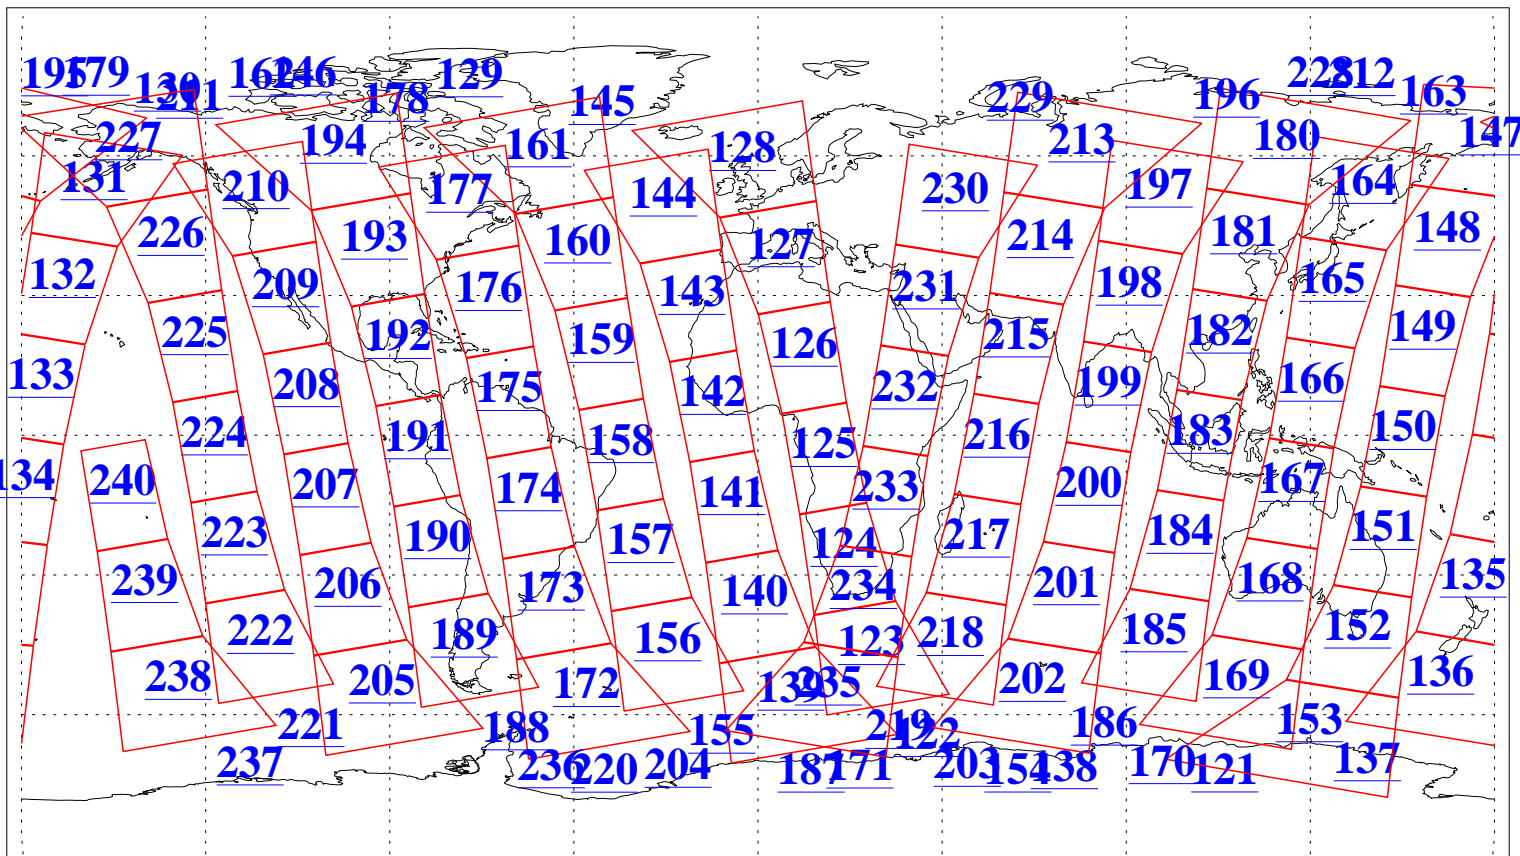

L1B Availability  
AMSU Granules: 240  
HSB Granules: 0  
AIRS Granules: 240

26 Aug 2004  
DoY 239  
Aqua Day 845  
Granules: 1 to 120

Granules: 121 to 240

Legend: AMSU Available, HSB Available, AIRS Available

L1B Availability  
AMSU Granules: 240  
HSB Granules: 0  
AIRS Granules: 240

26 Aug 2004  
DoY 239  
Aqua Day 845

Ascending Granules

Descending Granules

Legend: AMSU Available, HSB Available, AIRS Available

L1B Availability  
 AMSU Granules: 240  
 HSB Granules: 0  
 AIRS Granules: 240

26 Aug 2004  
 DoY 239  
 Aqua Day 845

Northern Hemisphere Granules

Southern Hemisphere Granules

Legend: AMSU Available, HSB Available, AIRS Available