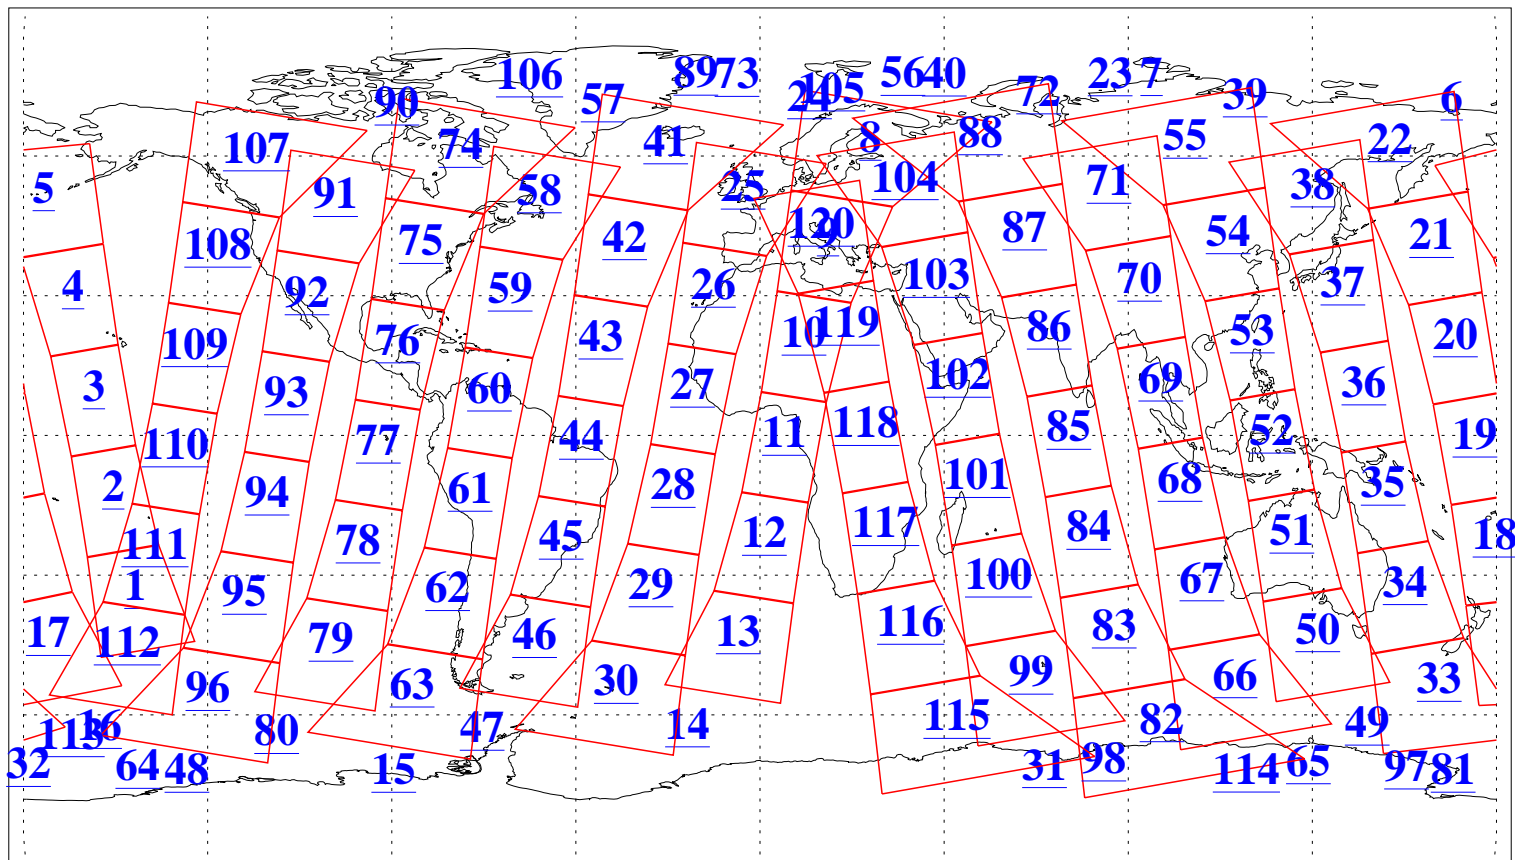

L1B Availability
AMSU Granules: 240
HSB Granules: 0
AIRS Granules: 240

25 Aug 2004
DoY 238
Aqua Day 844
Granules: 1 to 120

Granules: 121 to 240

Legend: AMSU Available, HSB Available, AIRS Available

L1B Availability
AMSU Granules: 240
HSB Granules: 0
AIRS Granules: 240

25 Aug 2004
DoY 238
Aqua Day 844

Ascending Granules

Descending Granules

Legend: AMSU Available, HSB Available, AIRS Available

L1B Availability
 AMSU Granules: 240
 HSB Granules: 0
 AIRS Granules: 240

25 Aug 2004
 DoY 238
 Aqua Day 844

Northern Hemisphere Granules

Southern Hemisphere Granules

Legend: AMSU Available, HSB Available, AIRS Available