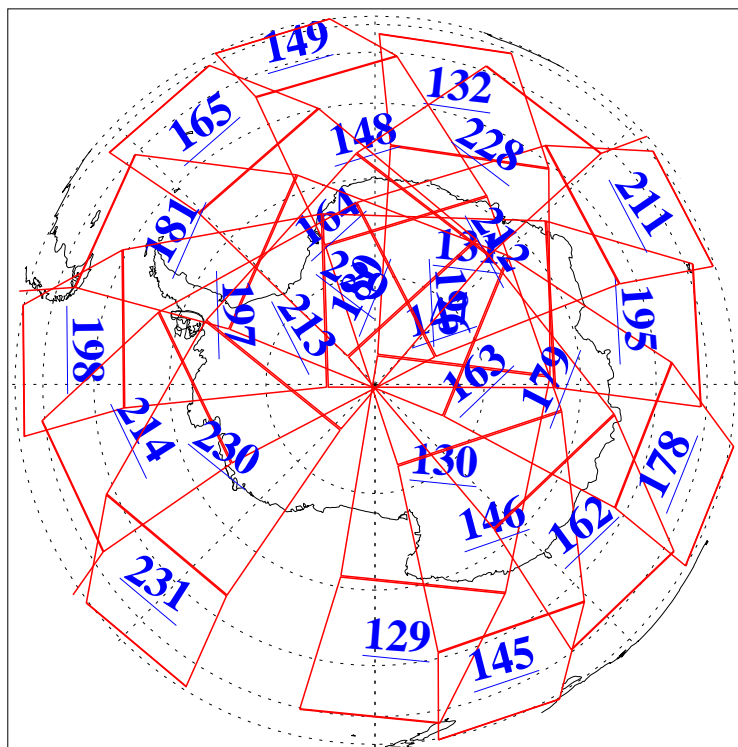

25 Aug 2004
DoY 238
Aqua Day 844

Ascending Granules

Descending Granules

Legend: AMSU Available, HSB Available, AIRS Available

L1B Availability
 AMSU Granules: 240
 HSB Granules: 0
 AIRS Granules: 240

25 Aug 2004
 DoY 238
 Aqua Day 844

Northern Hemisphere Granules

Southern Hemisphere Granules

Legend: AMSU Available, HSB Available, AIRS Available