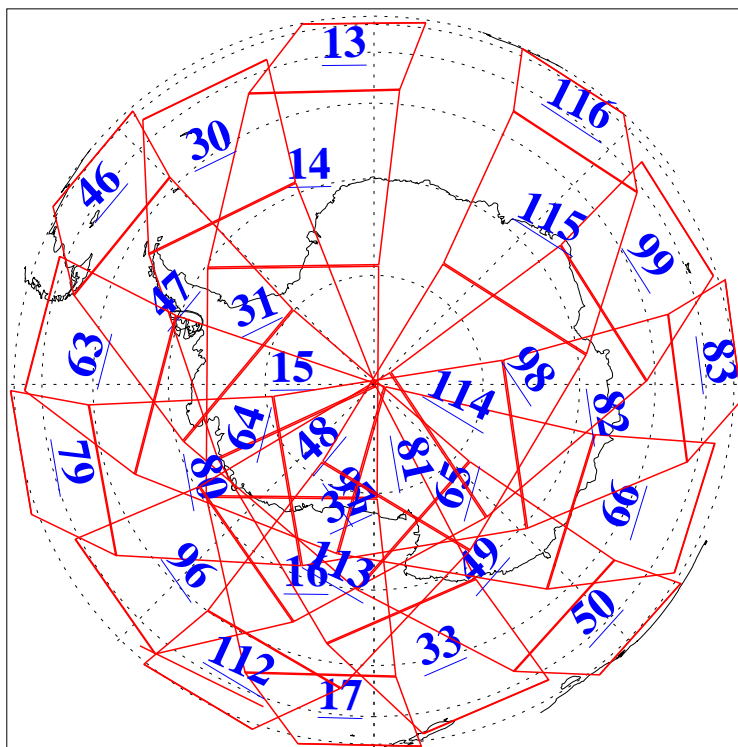

L1B Availability
AMSU Granules: 240
HSB Granules: 0
AIRS Granules: 240

25 Aug 2004
DoY 238
Aqua Day 844
Granules: 1 to 120

Granules: 121 to 240

Legend: AMSU Available, HSB Available, AIRS Available

L1B Availability
AMSU Granules: 240
HSB Granules: 0
AIRS Granules: 240

25 Aug 2004
DoY 238
Aqua Day 844

Ascending Granules

Descending Granules

Legend: AMSU Available, HSB Available, AIRS Available

L1B Availability
 AMSU Granules: 240
 HSB Granules: 0
 AIRS Granules: 240

25 Aug 2004
 DoY 238
 Aqua Day 844

Northern Hemisphere Granules

Southern Hemisphere Granules

Legend: AMSU Available, HSB Available, AIRS Available