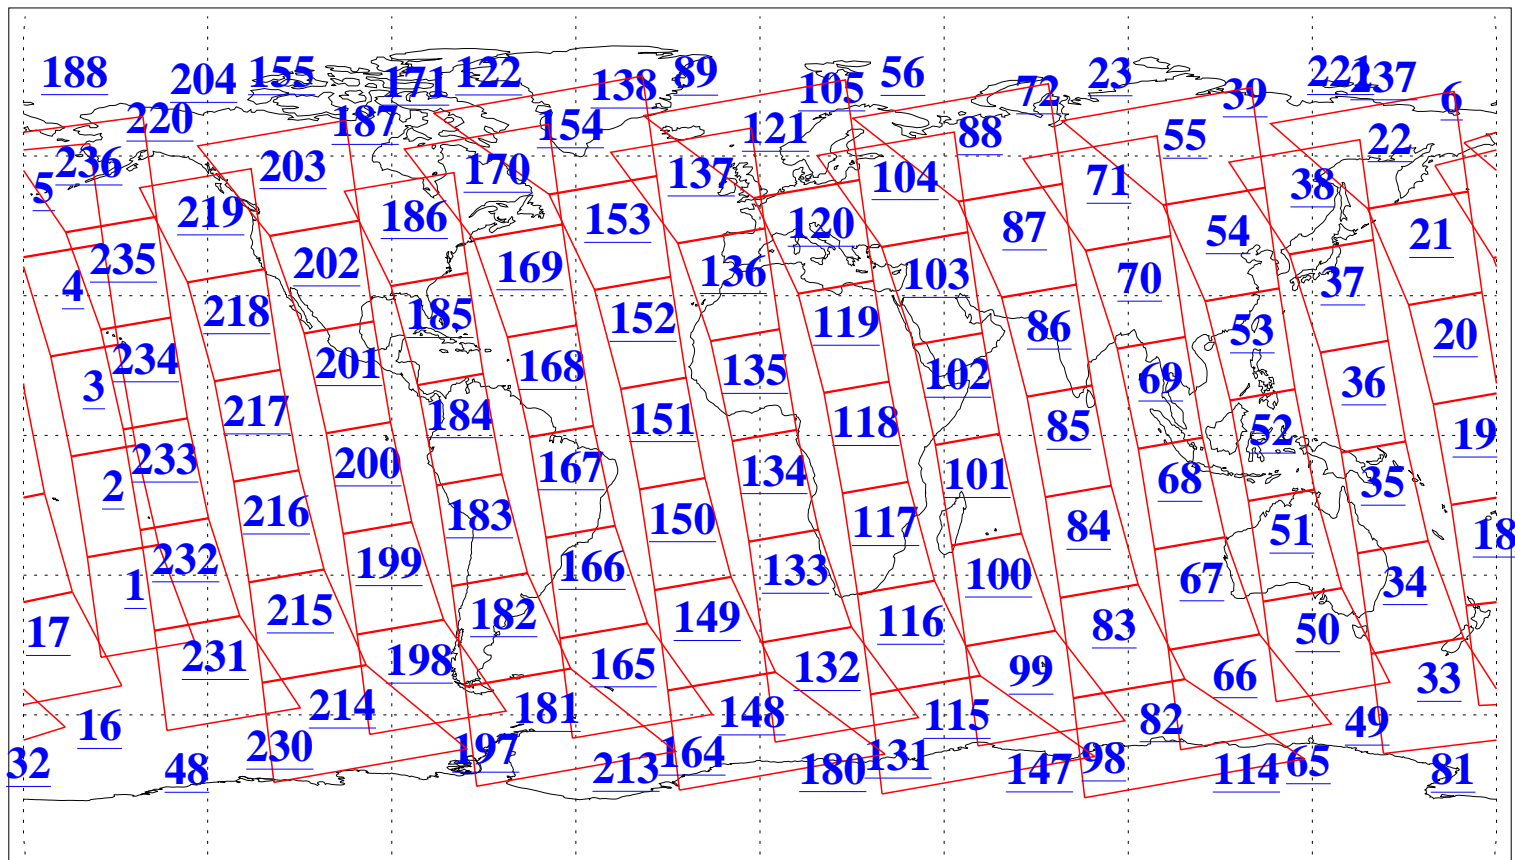

L1B Availability
AMSU Granules: 240
HSB Granules: 0
AIRS Granules: 240

25 Aug 2004
DoY 238
Aqua Day 844
Granules: 1 to 120

Granules: 121 to 240

Legend: AMSU Available, HSB Available, AIRS Available

L1B Availability
AMSU Granules: 240
HSB Granules: 0
AIRS Granules: 240

25 Aug 2004
DoY 238
Aqua Day 844

Ascending Granules

Descending Granules

Legend: AMSU Available, HSB Available, AIRS Available

L1B Availability
 AMSU Granules: 240
 HSB Granules: 0
 AIRS Granules: 240

25 Aug 2004
 DoY 238
 Aqua Day 844

Northern Hemisphere Granules

Southern Hemisphere Granules

Legend: AMSU Available, HSB Available, AIRS Available