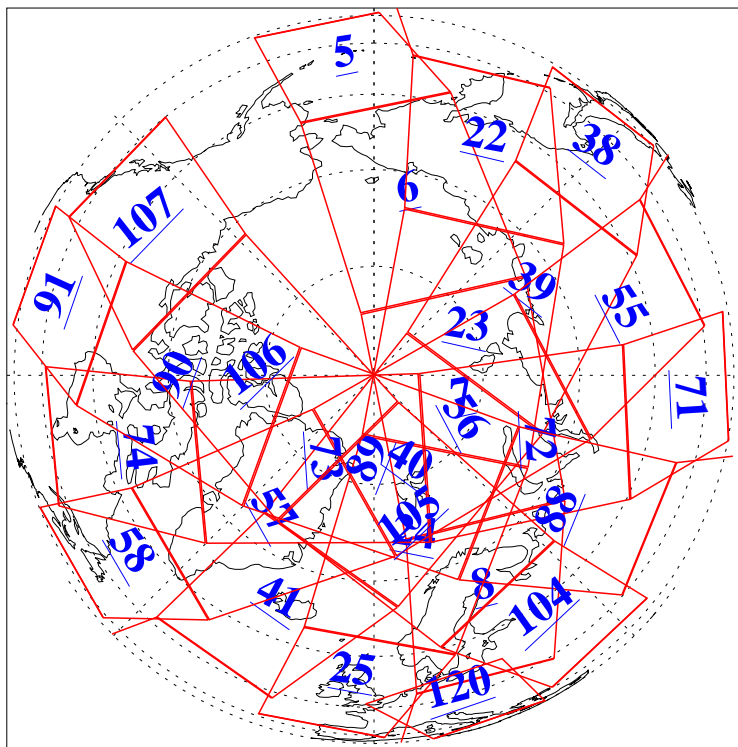

L1B Availability
AMSU Granules: 240
HSB Granules: 0
AIRS Granules: 240

25 Aug 2004
DoY 238
Aqua Day 844
Granules: 1 to 120

Granules: 121 to 240

Legend: AMSU Available, HSB Available, AIRS Available

L1B Availability
AMSU Granules: 240
HSB Granules: 0
AIRS Granules: 240

25 Aug 2004
DoY 238
Aqua Day 844

Ascending Granules

Descending Granules

Legend: AMSU Available, HSB Available, AIRS Available

L1B Availability
 AMSU Granules: 240
 HSB Granules: 0
 AIRS Granules: 240

25 Aug 2004
 DoY 238
 Aqua Day 844

Northern Hemisphere Granules

Southern Hemisphere Granules

Legend: AMSU Available, HSB Available, AIRS Available