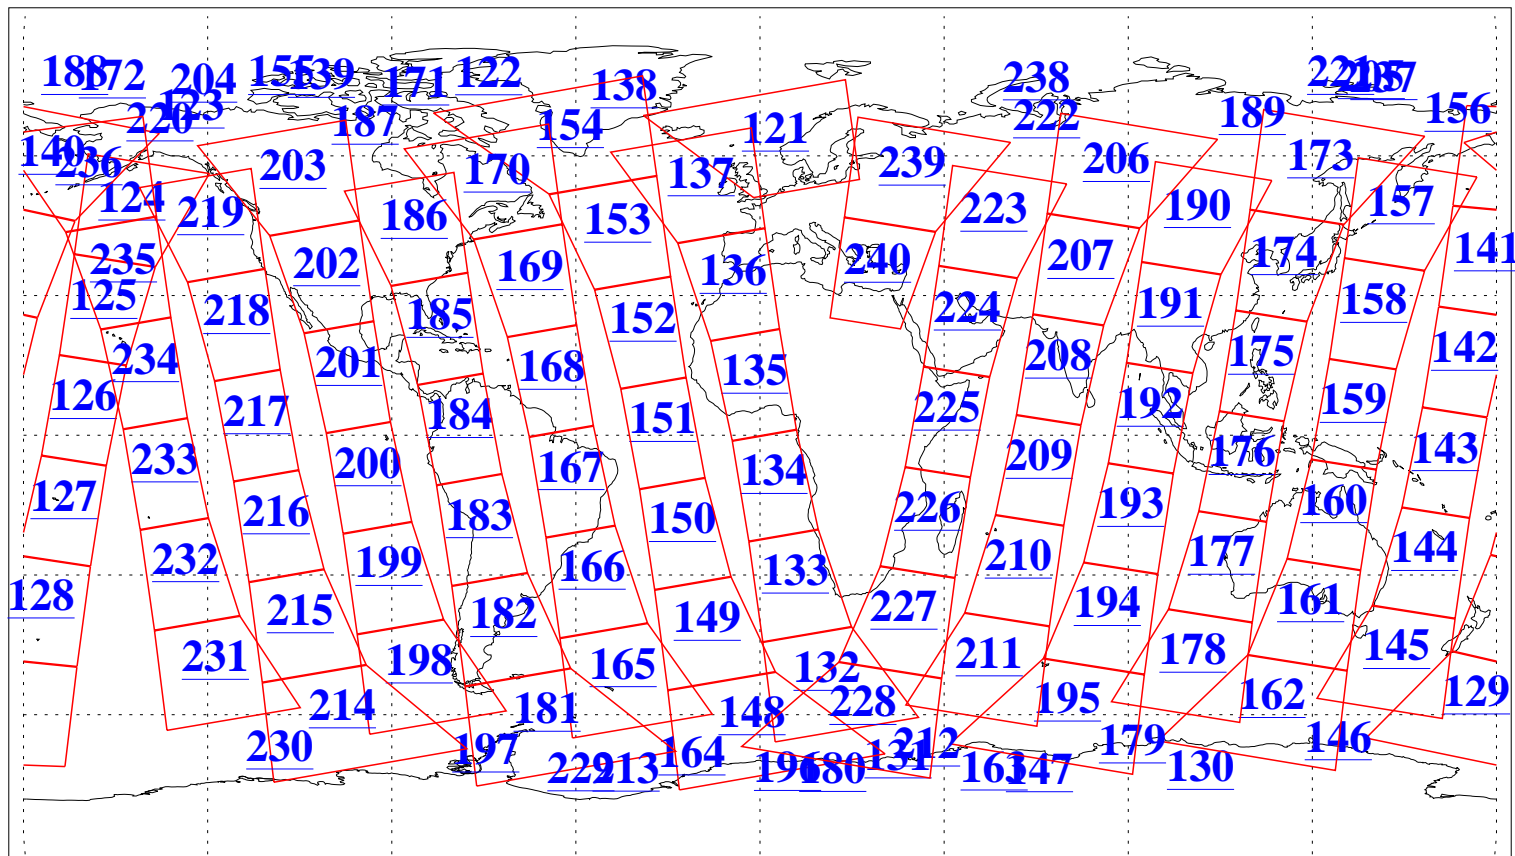

L1B Availability
AMSU Granules: 240
HSB Granules: 0
AIRS Granules: 240

25 Aug 2004
DoY 238
Aqua Day 844
Granules: 1 to 120

Granules: 121 to 240

Legend: AMSU Available, HSB Available, AIRS Available

L1B Availability
AMSU Granules: 240
HSB Granules: 0
AIRS Granules: 240

25 Aug 2004
DoY 238
Aqua Day 844

Ascending Granules

Descending Granules

Legend: AMSU Available, HSB Available, AIRS Available

L1B Availability
 AMSU Granules: 240
 HSB Granules: 0
 AIRS Granules: 240

25 Aug 2004
 DoY 238
 Aqua Day 844

Northern Hemisphere Granules

Southern Hemisphere Granules

Legend: AMSU Available, HSB Available, AIRS Available