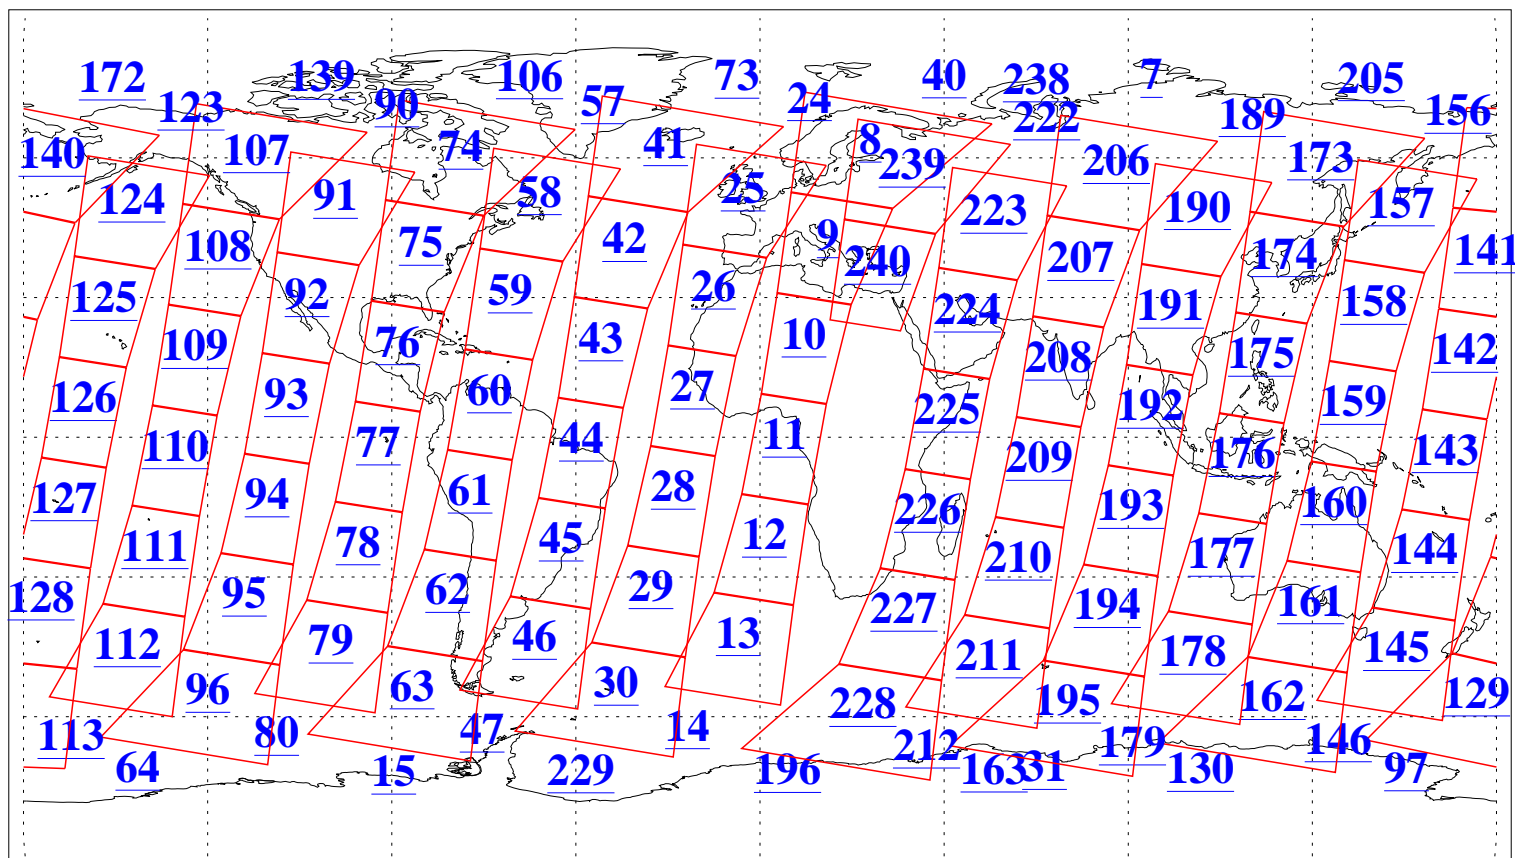

L1B Availability
AMSU Granules: 240
HSB Granules: 0
AIRS Granules: 240

25 Aug 2004
DoY 238
Aqua Day 844
Granules: 1 to 120

Granules: 121 to 240

Legend: AMSU Available, HSB Available, AIRS Available

L1B Availability
AMSU Granules: 240
HSB Granules: 0
AIRS Granules: 240

25 Aug 2004
DoY 238
Aqua Day 844

Ascending Granules

Descending Granules

Legend: AMSU Available, HSB Available, AIRS Available

L1B Availability
 AMSU Granules: 240
 HSB Granules: 0
 AIRS Granules: 240

25 Aug 2004
 DoY 238
 Aqua Day 844

Northern Hemisphere Granules

Southern Hemisphere Granules

Legend: AMSU Available, HSB Available, AIRS Available