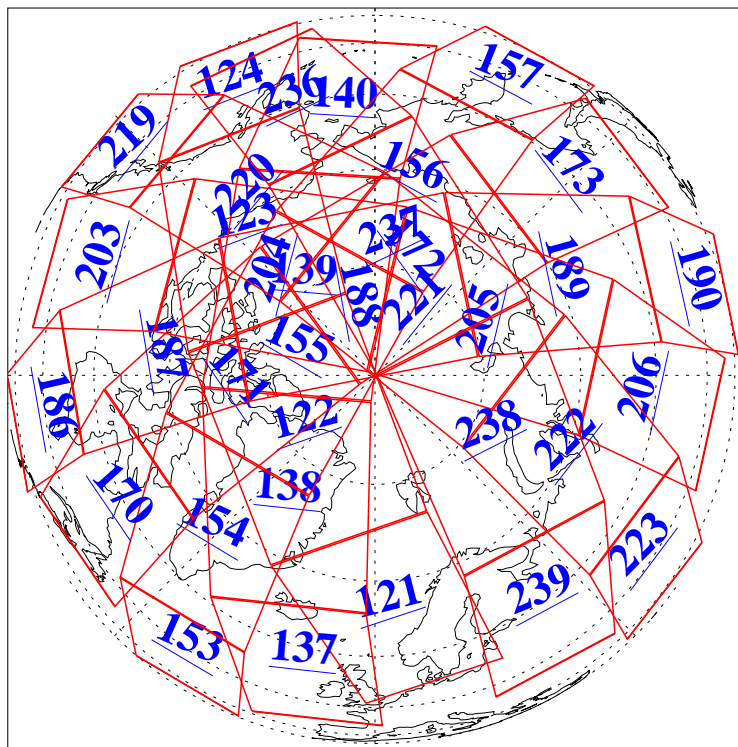

L1B Availability
AMSU Granules: 240
HSB Granules: 0
AIRS Granules: 240

25 Aug 2004
DoY 238
Aqua Day 844
Granules: 1 to 120

Granules: 121 to 240

Legend: AMSU Available, HSB Available, AIRS Available

L1B Availability
AMSU Granules: 240
HSB Granules: 0
AIRS Granules: 240

25 Aug 2004
DoY 238
Aqua Day 844

Ascending Granules

Descending Granules

Legend: AMSU Available, HSB Available, AIRS Available

L1B Availability
 AMSU Granules: 240
 HSB Granules: 0
 AIRS Granules: 240

25 Aug 2004
 DoY 238
 Aqua Day 844

Northern Hemisphere Granules

Southern Hemisphere Granules

Legend: AMSU Available, HSB Available, AIRS Available