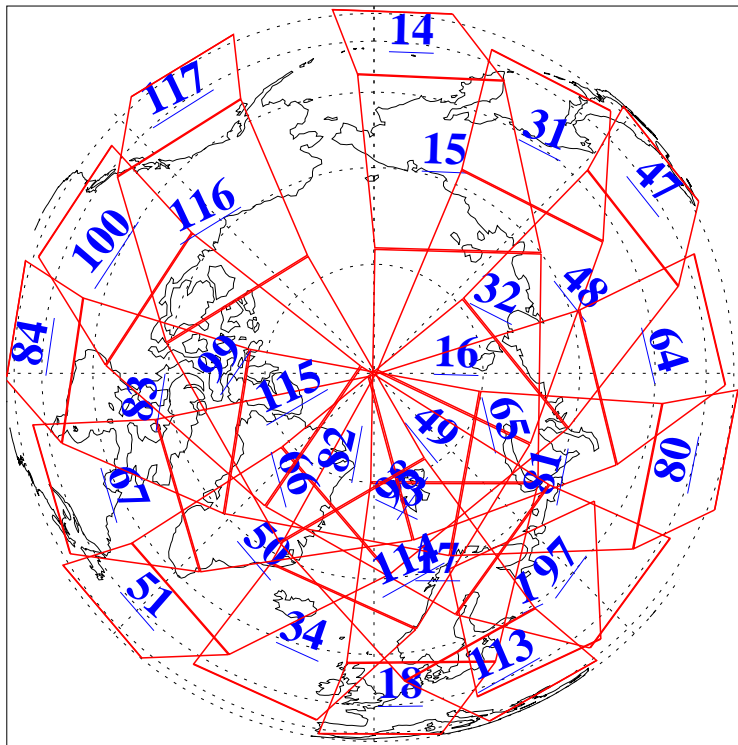

L1B Availability
AMSU Granules: 240
HSB Granules: 0
AIRS Granules: 240

24 Aug 2004
DoY 237
Aqua Day 843
Granules: 1 to 120

Granules: 121 to 240

Legend: AMSU Available, HSB Available, AIRS Available

L1B Availability
AMSU Granules: 240
HSB Granules: 0
AIRS Granules: 240

24 Aug 2004
DoY 237
Aqua Day 843

Ascending Granules

Descending Granules

Legend: AMSU Available, HSB Available, AIRS Available

L1B Availability
 AMSU Granules: 240
 HSB Granules: 0
 AIRS Granules: 240

24 Aug 2004
 DoY 237
 Aqua Day 843

Northern Hemisphere Granules

Southern Hemisphere Granules

Legend: AMSU Available, HSB Available, AIRS Available