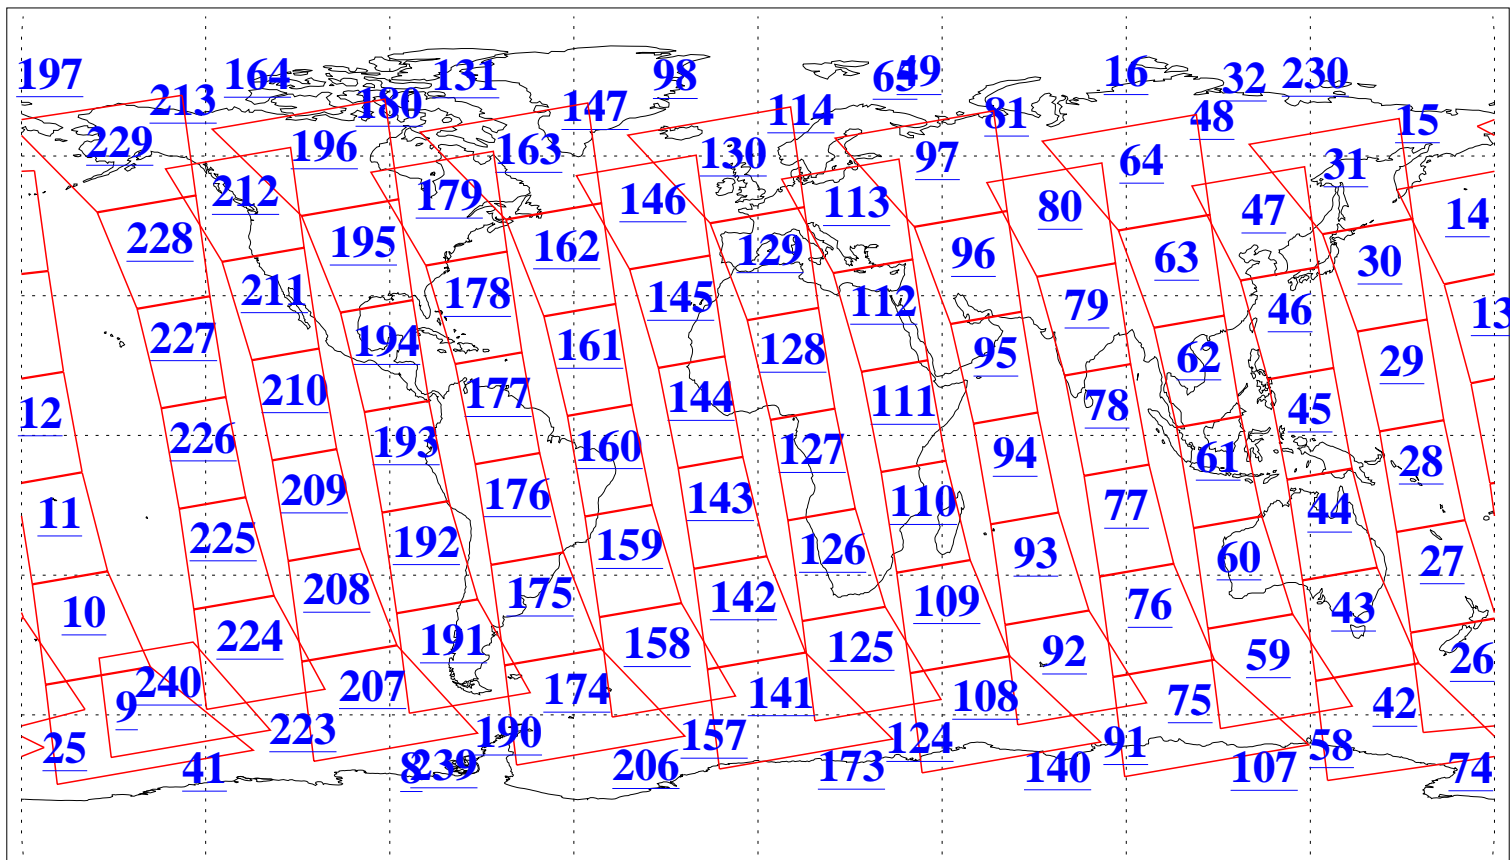

L1B Availability
AMSU Granules: 240
HSB Granules: 0
AIRS Granules: 240

24 Aug 2004
DoY 237
Aqua Day 843
Granules: 1 to 120

Granules: 121 to 240

Legend: AMSU Available, HSB Available, AIRS Available

L1B Availability
AMSU Granules: 240
HSB Granules: 0
AIRS Granules: 240

24 Aug 2004
DoY 237
Aqua Day 843

Ascending Granules

Descending Granules

Legend: AMSU Available, HSB Available, AIRS Available

L1B Availability
 AMSU Granules: 240
 HSB Granules: 0
 AIRS Granules: 240

24 Aug 2004
 DoY 237
 Aqua Day 843

Northern Hemisphere Granules

Southern Hemisphere Granules

Legend: AMSU Available, HSB Available, AIRS Available