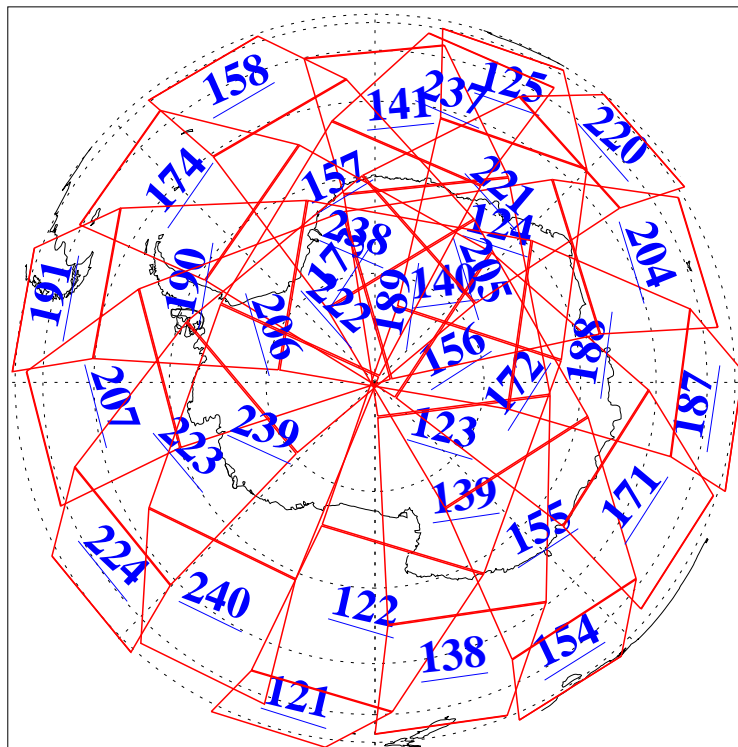

L1B Availability
AMSU Granules: 240
HSB Granules: 0
AIRS Granules: 240

24 Aug 2004
DoY 237
Aqua Day 843
Granules: 1 to 120

Granules: 121 to 240

Legend: AMSU Available, HSB Available, AIRS Available

L1B Availability
AMSU Granules: 240
HSB Granules: 0
AIRS Granules: 240

24 Aug 2004
DoY 237
Aqua Day 843

Ascending Granules

Descending Granules

Legend: AMSU Available, HSB Available, AIRS Available

L1B Availability
 AMSU Granules: 240
 HSB Granules: 0
 AIRS Granules: 240

24 Aug 2004
 DoY 237
 Aqua Day 843

Northern Hemisphere Granules

Southern Hemisphere Granules

Legend: AMSU Available, HSB Available, AIRS Available