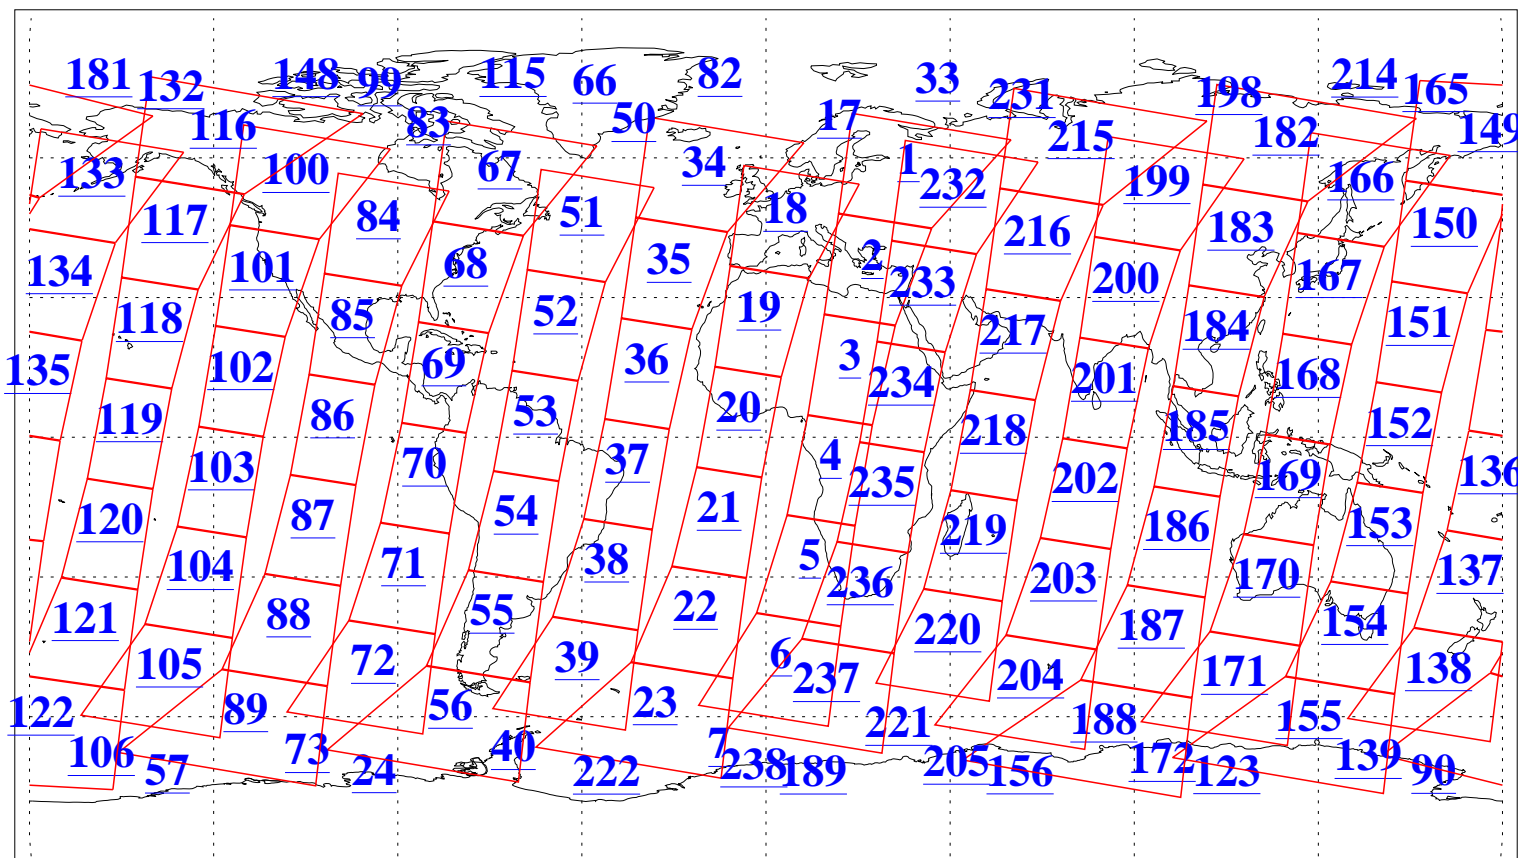

L1B Availability
AMSU Granules: 240
HSB Granules: 0
AIRS Granules: 240

24 Aug 2004
DoY 237
Aqua Day 843
Granules: 1 to 120

Granules: 121 to 240

Legend: AMSU Available, HSB Available, AIRS Available

L1B Availability
AMSU Granules: 240
HSB Granules: 0
AIRS Granules: 240

24 Aug 2004
DoY 237
Aqua Day 843

Ascending Granules

Descending Granules

Legend: AMSU Available, HSB Available, AIRS Available

L1B Availability
 AMSU Granules: 240
 HSB Granules: 0
 AIRS Granules: 240

24 Aug 2004
 DoY 237
 Aqua Day 843

Northern Hemisphere Granules

Southern Hemisphere Granules

Legend: AMSU Available, HSB Available, AIRS Available