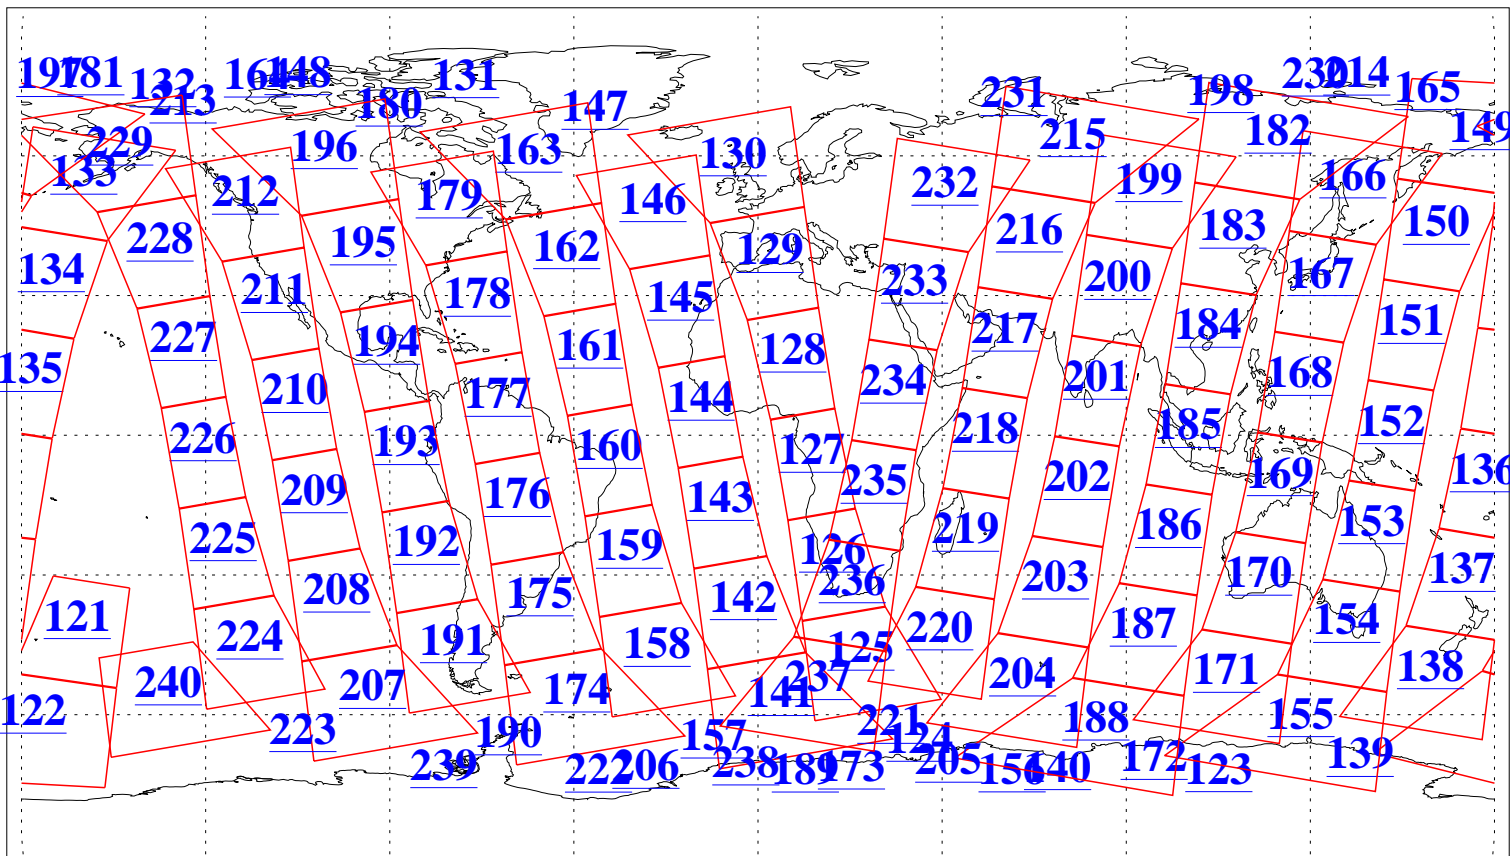

L1B Availability
AMSU Granules: 240
HSB Granules: 0
AIRS Granules: 240

24 Aug 2004
DoY 237
Aqua Day 843
Granules: 1 to 120

Granules: 121 to 240

Legend: AMSU Available, HSB Available, AIRS Available

L1B Availability
AMSU Granules: 240
HSB Granules: 0
AIRS Granules: 240

24 Aug 2004
DoY 237
Aqua Day 843

Ascending Granules

Descending Granules

Legend: AMSU Available, HSB Available, AIRS Available

L1B Availability
 AMSU Granules: 240
 HSB Granules: 0
 AIRS Granules: 240

24 Aug 2004
 DoY 237
 Aqua Day 843