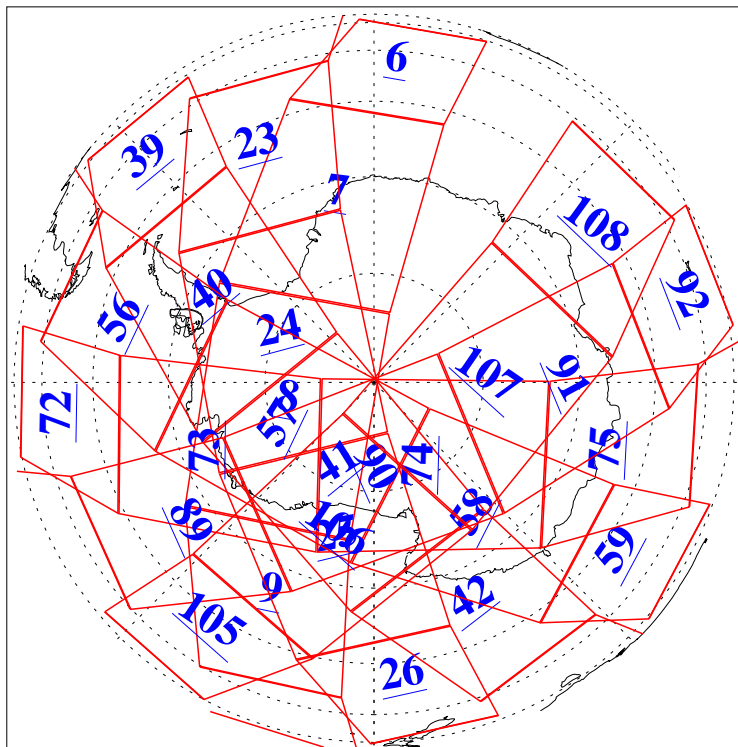

L1B Availability
AMSU Granules: 240
HSB Granules: 0
AIRS Granules: 240

24 Aug 2004
DoY 237
Aqua Day 843
Granules: 1 to 120

Granules: 121 to 240

Legend: AMSU Available, HSB Available, AIRS Available

L1B Availability
AMSU Granules: 240
HSB Granules: 0
AIRS Granules: 240

24 Aug 2004
DoY 237
Aqua Day 843

Ascending Granules

Descending Granules

Legend: AMSU Available, HSB Available, AIRS Available

L1B Availability
 AMSU Granules: 240
 HSB Granules: 0
 AIRS Granules: 240

24 Aug 2004
 DoY 237
 Aqua Day 843

Northern Hemisphere Granules

Southern Hemisphere Granules

Legend: AMSU Available, HSB Available, AIRS Available