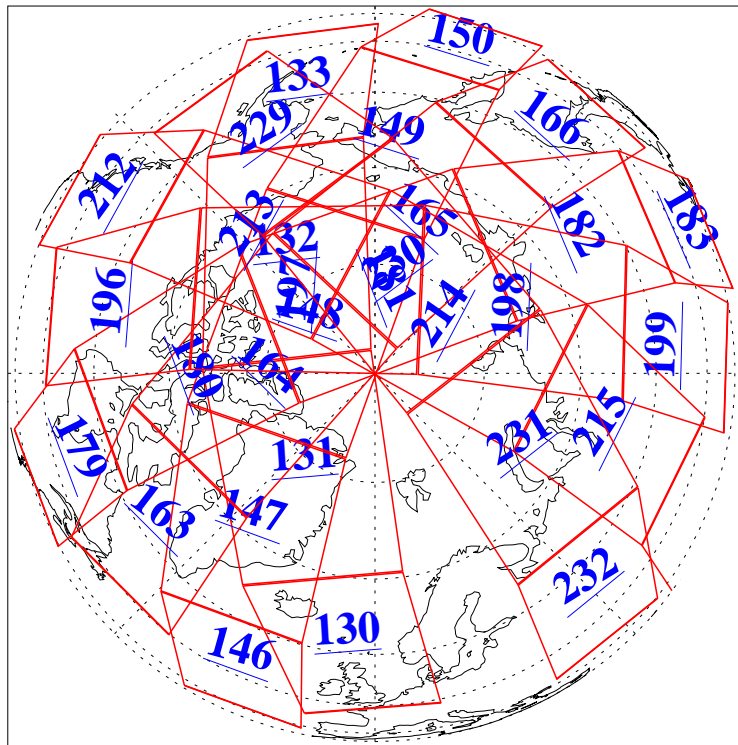

L1B Availability
AMSU Granules: 240
HSB Granules: 0
AIRS Granules: 240

24 Aug 2004
DoY 237
Aqua Day 843
Granules: 1 to 120

Granules: 121 to 240

Legend: AMSU Available, HSB Available, AIRS Available

L1B Availability
AMSU Granules: 240
HSB Granules: 0
AIRS Granules: 240

24 Aug 2004
DoY 237
Aqua Day 843

Ascending Granules

Descending Granules

Legend: AMSU Available, HSB Available, AIRS Available

L1B Availability
 AMSU Granules: 240
 HSB Granules: 0
 AIRS Granules: 240

24 Aug 2004
 DoY 237
 Aqua Day 843

Northern Hemisphere Granules

Southern Hemisphere Granules

Legend: AMSU Available, HSB Available, AIRS Available