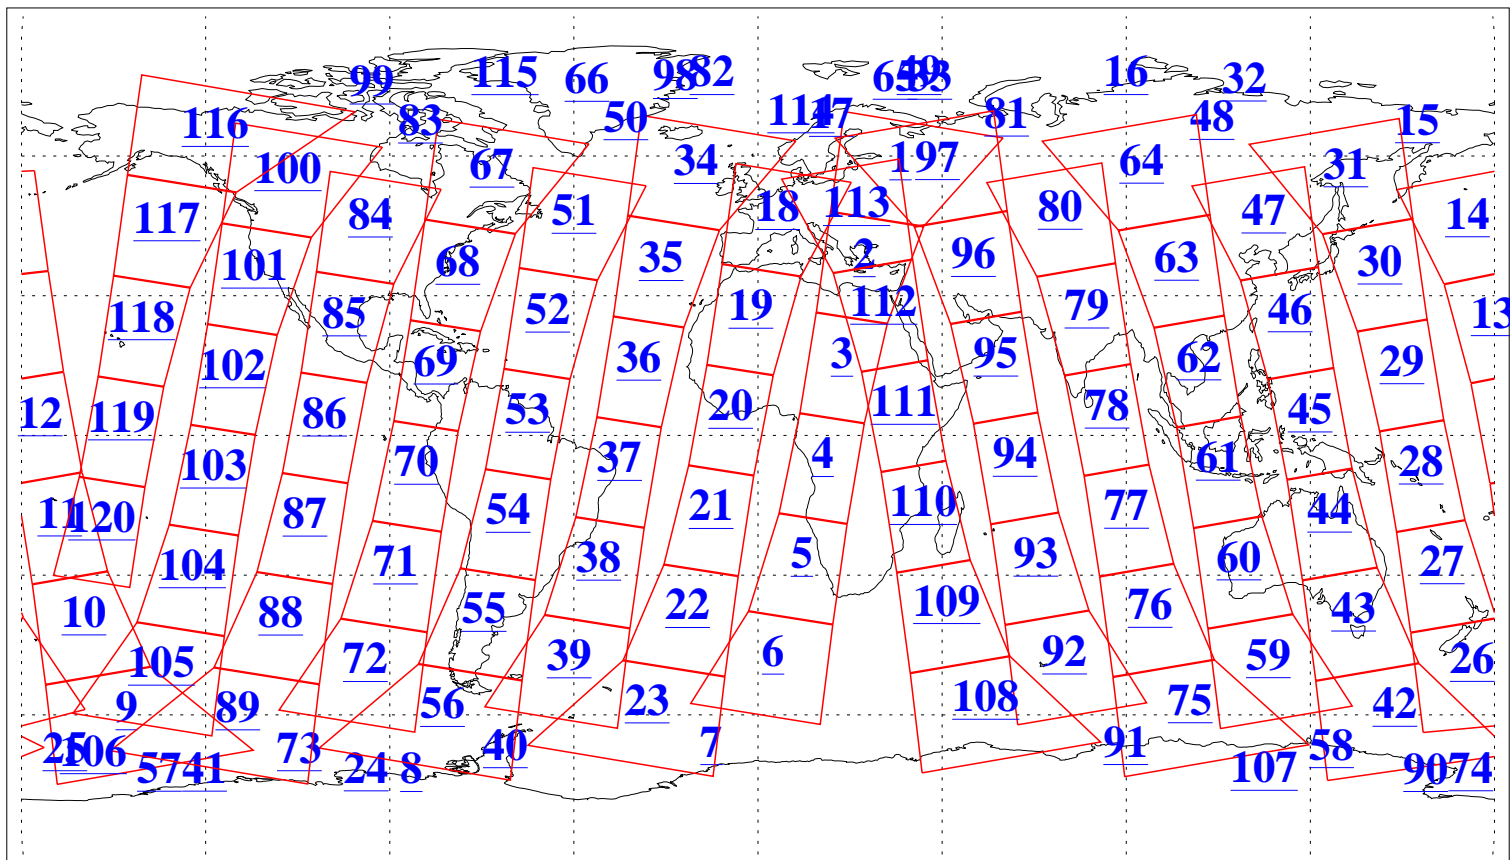

L1B Availability
AMSU Granules: 240
HSB Granules: 0
AIRS Granules: 240

24 Aug 2004
DoY 237
Aqua Day 843
Granules: 1 to 120

Granules: 121 to 240

Legend: AMSU Available, HSB Available, AIRS Available

L1B Availability
AMSU Granules: 240
HSB Granules: 0
AIRS Granules: 240

24 Aug 2004
DoY 237
Aqua Day 843

Ascending Granules

Descending Granules

Legend: AMSU Available, HSB Available, AIRS Available

L1B Availability
 AMSU Granules: 240
 HSB Granules: 0
 AIRS Granules: 240

24 Aug 2004
 DoY 237
 Aqua Day 843

Northern Hemisphere Granules

Southern Hemisphere Granules

Legend: AMSU Available, HSB Available, AIRS Available