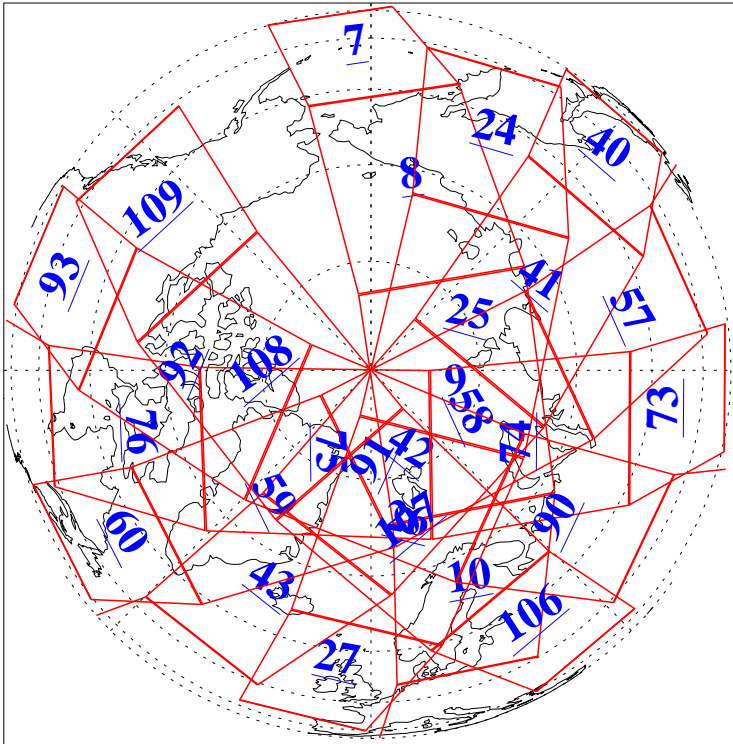

L1B Availability  
AMSU Granules: 240  
HSB Granules: 0  
AIRS Granules: 240

23 Aug 2004  
DoY 236  
Aqua Day 842  
Granules: 1 to 120

Granules: 121 to 240

Legend: AMSU Available, HSB Available, AIRS Available

L1B Availability  
AMSU Granules: 240  
HSB Granules: 0  
AIRS Granules: 240

23 Aug 2004  
DoY 236  
Aqua Day 842

Ascending Granules

Descending Granules

Legend: AMSU Available, HSB Available, AIRS Available

L1B Availability  
 AMSU Granules: 240  
 HSB Granules: 0  
 AIRS Granules: 240

23 Aug 2004  
 DoY 236  
 Aqua Day 842

Northern Hemisphere Granules

Southern Hemisphere Granules

Legend: AMSU Available, HSB Available, AIRS Available