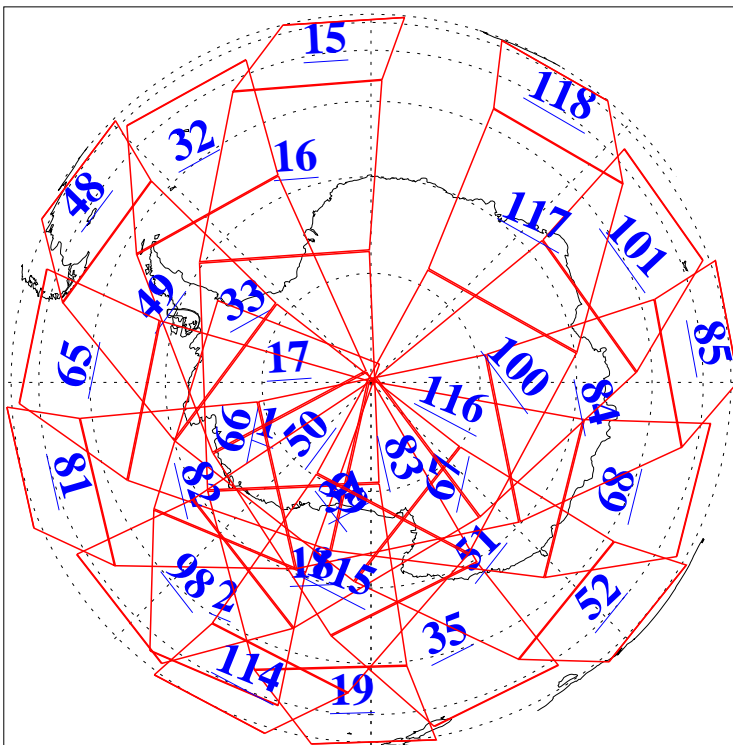

L1B Availability  
AMSU Granules: 240  
HSB Granules: 0  
AIRS Granules: 240

23 Aug 2004  
DoY 236  
Aqua Day 842  
Granules: 1 to 120

Granules: 121 to 240

Legend: AMSU Available, HSB Available, AIRS Available

L1B Availability  
AMSU Granules: 240  
HSB Granules: 0  
AIRS Granules: 240

23 Aug 2004  
DoY 236  
Aqua Day 842

Ascending Granules

Descending Granules

Legend: AMSU Available, HSB Available, AIRS Available

L1B Availability  
 AMSU Granules: 240  
 HSB Granules: 0  
 AIRS Granules: 240

23 Aug 2004  
 DoY 236  
 Aqua Day 842

Northern Hemisphere Granules

Southern Hemisphere Granules

Legend: AMSU Available, HSB Available, AIRS Available