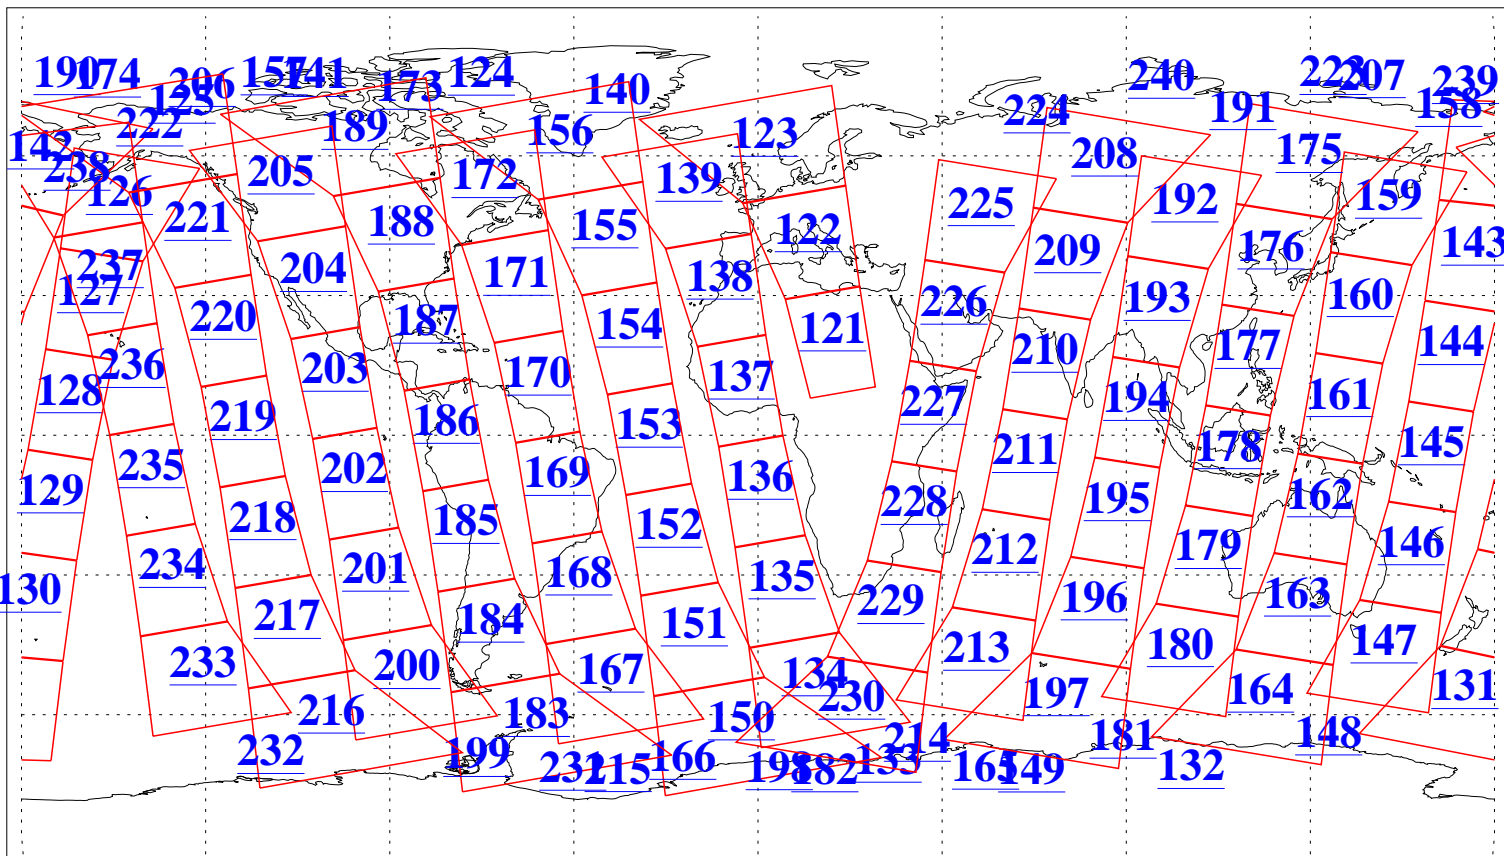

L1B Availability  
AMSU Granules: 240  
HSB Granules: 0  
AIRS Granules: 240

23 Aug 2004  
DoY 236  
Aqua Day 842  
Granules: 1 to 120

Granules: 121 to 240

Legend: AMSU Available, HSB Available, AIRS Available

L1B Availability  
AMSU Granules: 240  
HSB Granules: 0  
AIRS Granules: 240

23 Aug 2004  
DoY 236  
Aqua Day 842

Ascending Granules

Descending Granules

Legend: AMSU Available, HSB Available, AIRS Available

L1B Availability  
 AMSU Granules: 240  
 HSB Granules: 0  
 AIRS Granules: 240

23 Aug 2004  
 DoY 236  
 Aqua Day 842

Northern Hemisphere Granules

Southern Hemisphere Granules

Legend: AMSU Available, HSB Available, AIRS Available