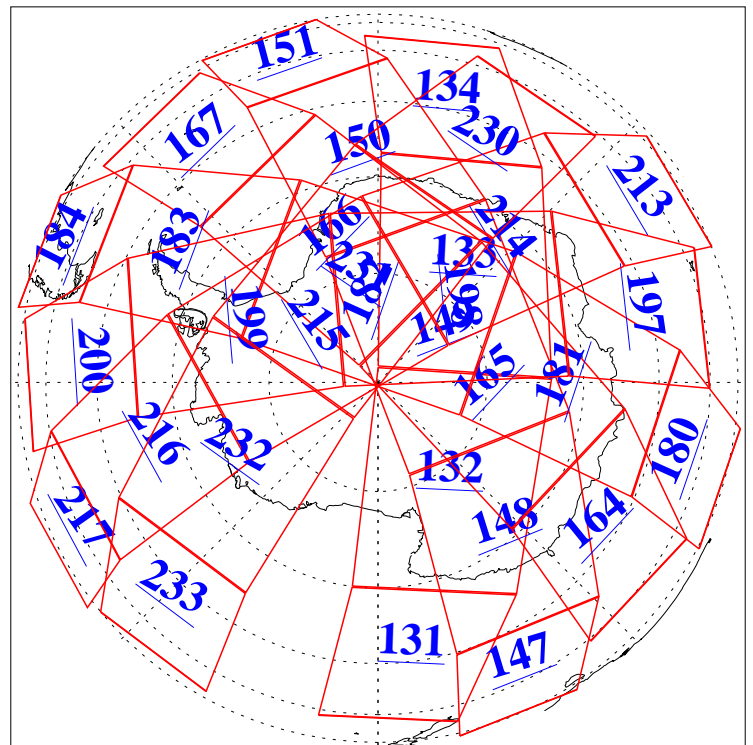

L1B Availability  
AMSU Granules: 240  
HSB Granules: 0  
AIRS Granules: 240

23 Aug 2004  
DoY 236  
Aqua Day 842  
Granules: 1 to 120

Granules: 121 to 240

Legend: AMSU Available, HSB Available, AIRS Available

L1B Availability  
AMSU Granules: 240  
HSB Granules: 0  
AIRS Granules: 240

23 Aug 2004  
DoY 236  
Aqua Day 842

Ascending Granules

Descending Granules

Legend: AMSU Available, HSB Available, AIRS Available

L1B Availability  
 AMSU Granules: 240  
 HSB Granules: 0  
 AIRS Granules: 240

23 Aug 2004  
 DoY 236  
 Aqua Day 842

Northern Hemisphere Granules

Southern Hemisphere Granules

Legend: AMSU Available, HSB Available, AIRS Available