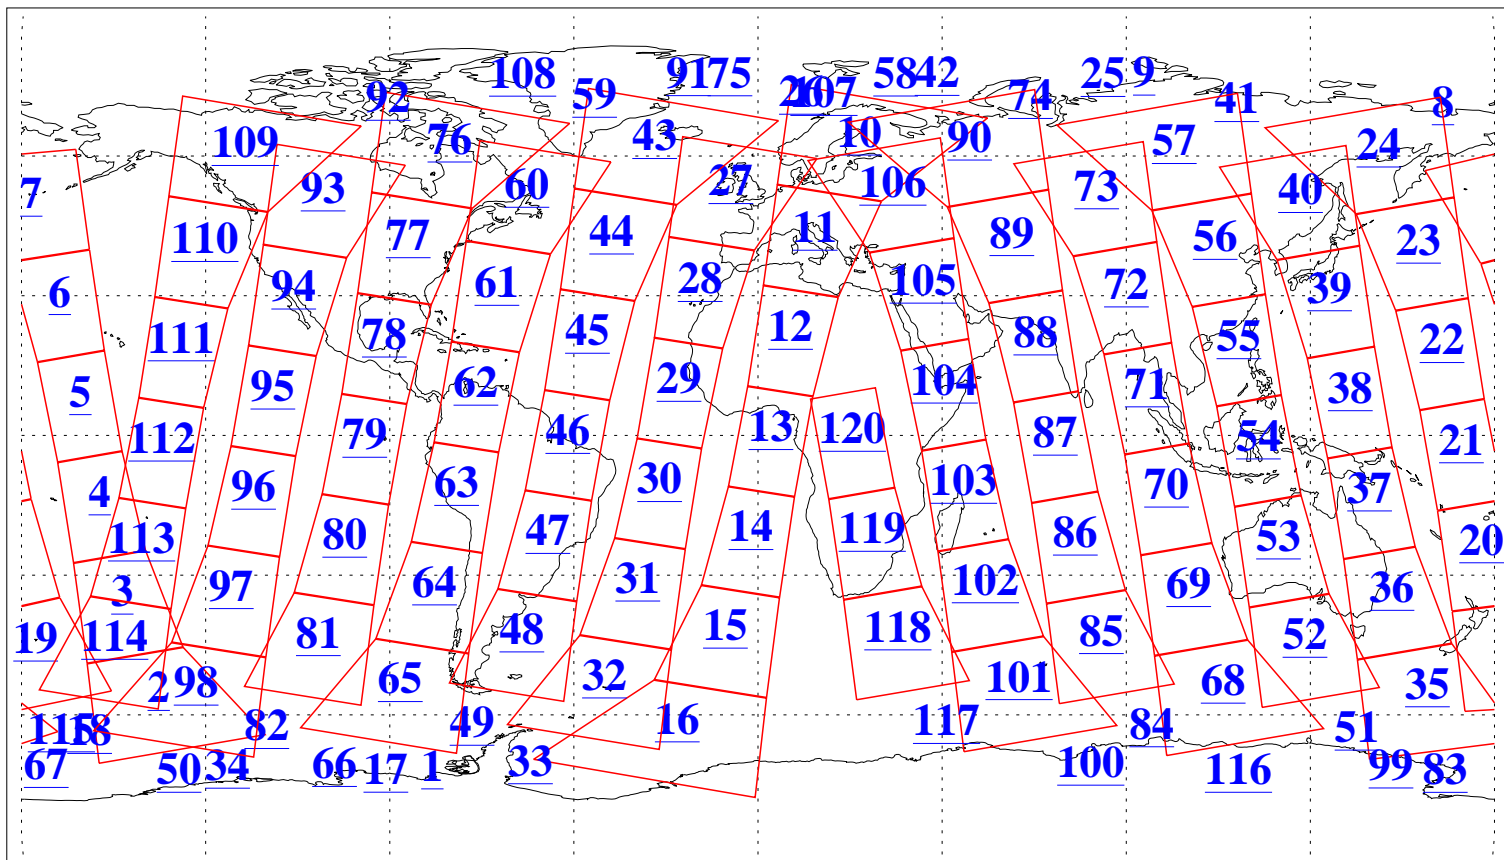

L1B Availability  
AMSU Granules: 240  
HSB Granules: 0  
AIRS Granules: 240

23 Aug 2004  
DoY 236  
Aqua Day 842  
Granules: 1 to 120

Granules: 121 to 240

Legend: AMSU Available, HSB Available, AIRS Available

L1B Availability  
AMSU Granules: 240  
HSB Granules: 0  
AIRS Granules: 240

23 Aug 2004  
DoY 236  
Aqua Day 842

Ascending Granules

Descending Granules

Legend: AMSU Available, HSB Available, AIRS Available

L1B Availability  
 AMSU Granules: 240  
 HSB Granules: 0  
 AIRS Granules: 240

23 Aug 2004  
 DoY 236  
 Aqua Day 842

Northern Hemisphere Granules

Southern Hemisphere Granules

Legend: AMSU Available, HSB Available, AIRS Available