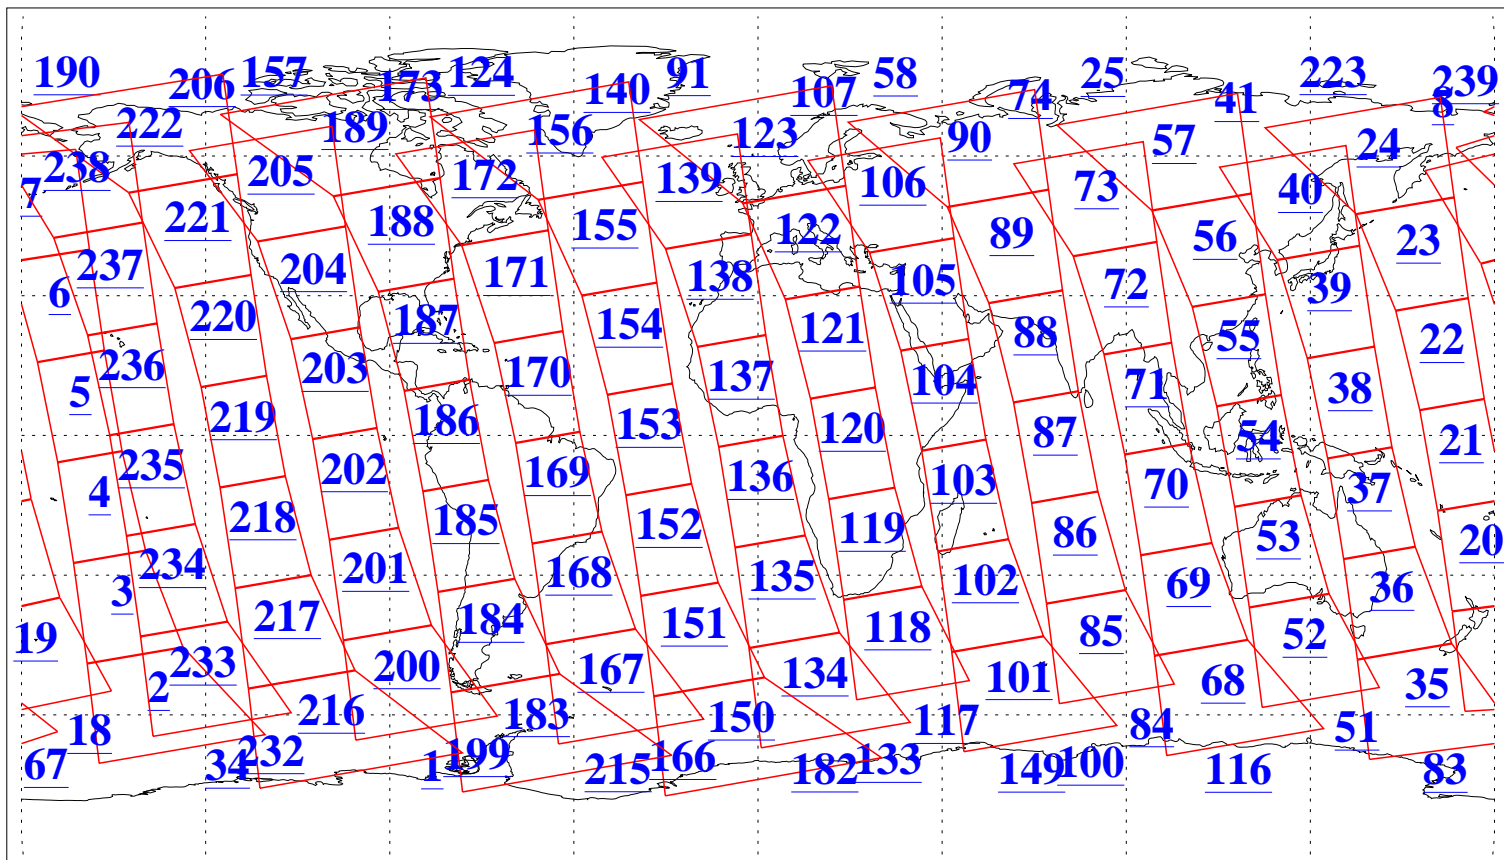

L1B Availability  
AMSU Granules: 240  
HSB Granules: 0  
AIRS Granules: 240

23 Aug 2004  
DoY 236  
Aqua Day 842  
Granules: 1 to 120

Granules: 121 to 240

Legend: AMSU Available, HSB Available, AIRS Available

L1B Availability  
AMSU Granules: 240  
HSB Granules: 0  
AIRS Granules: 240

23 Aug 2004  
DoY 236  
Aqua Day 842

Ascending Granules

Descending Granules

Legend: AMSU Available, HSB Available, AIRS Available

L1B Availability  
 AMSU Granules: 240  
 HSB Granules: 0  
 AIRS Granules: 240

23 Aug 2004  
 DoY 236  
 Aqua Day 842

Northern Hemisphere Granules

Southern Hemisphere Granules

Legend: AMSU Available, HSB Available, AIRS Available