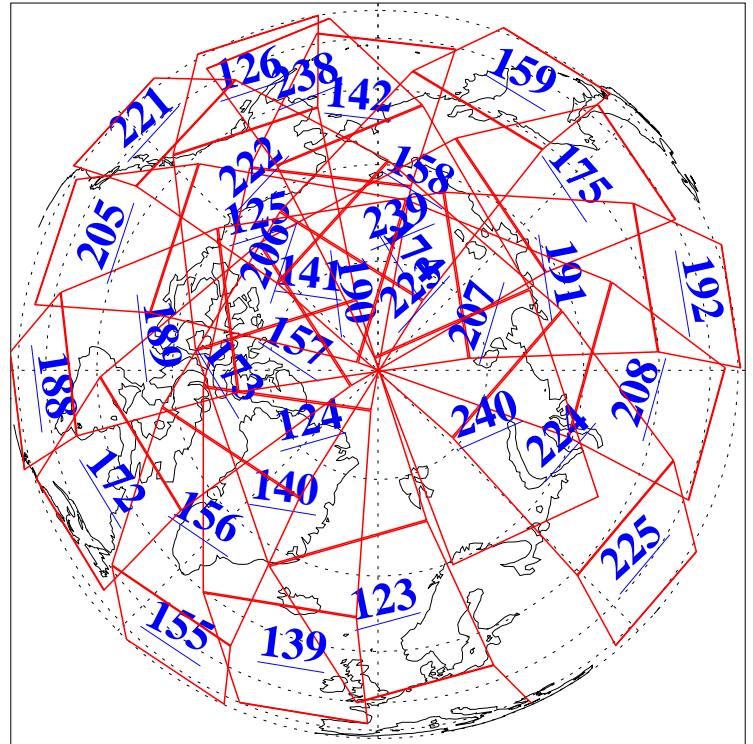

L1B Availability  
AMSU Granules: 240  
HSB Granules: 0  
AIRS Granules: 240

23 Aug 2004  
DoY 236  
Aqua Day 842

Ascending Granules

Descending Granules

Legend: AMSU Available, HSB Available, AIRS Available

L1B Availability  
 AMSU Granules: 240  
 HSB Granules: 0  
 AIRS Granules: 240

23 Aug 2004  
 DoY 236  
 Aqua Day 842

Northern Hemisphere Granules

Southern Hemisphere Granules

Legend: AMSU Available, HSB Available, AIRS Available