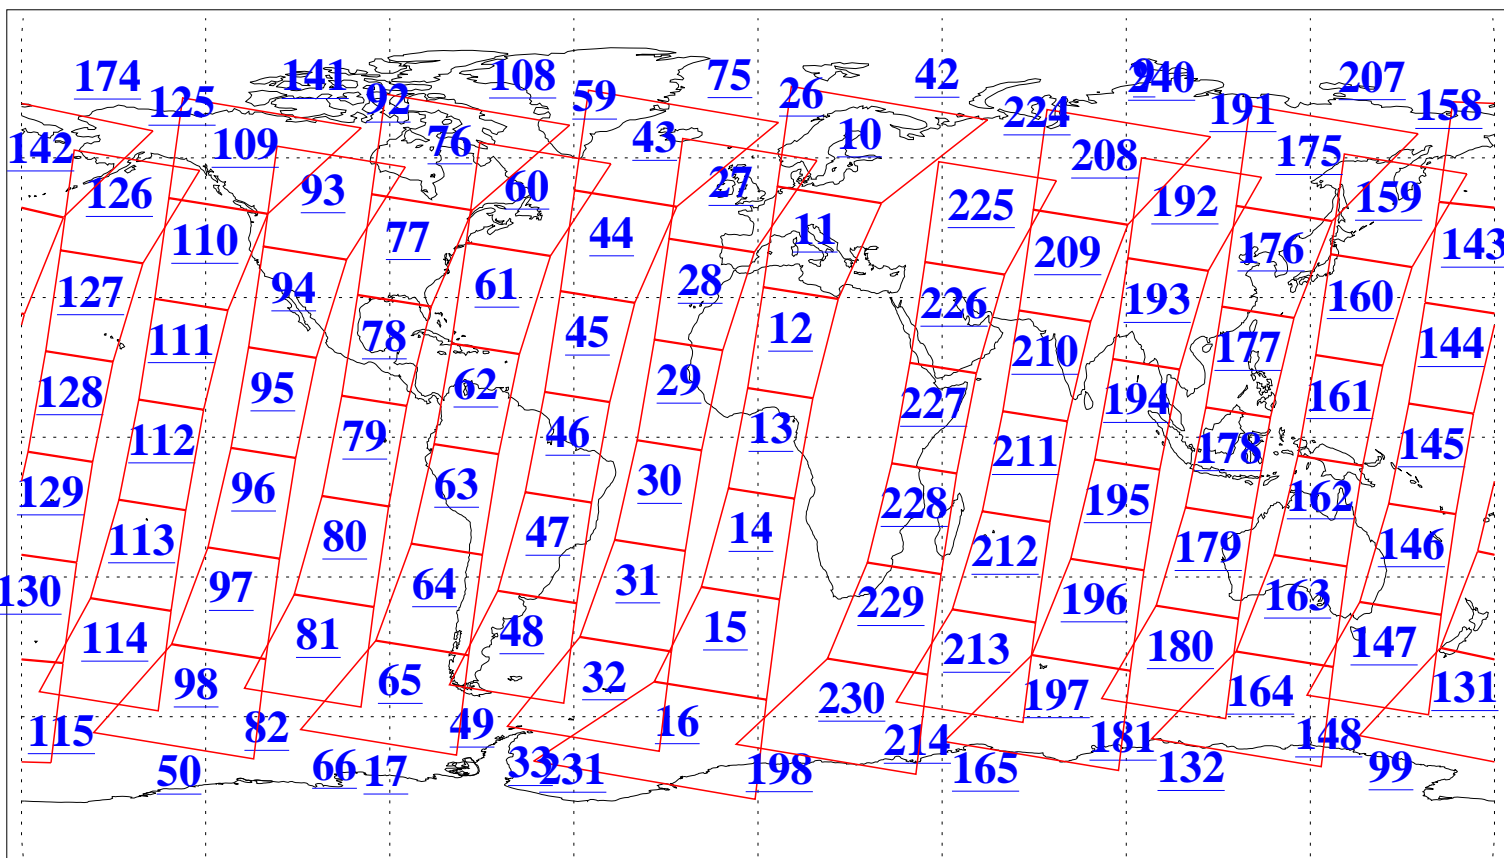

L1B Availability  
AMSU Granules: 240  
HSB Granules: 0  
AIRS Granules: 240

23 Aug 2004  
DoY 236  
Aqua Day 842  
Granules: 1 to 120

Granules: 121 to 240

Legend: AMSU Available, HSB Available, AIRS Available

L1B Availability  
AMSU Granules: 240  
HSB Granules: 0  
AIRS Granules: 240

23 Aug 2004  
DoY 236  
Aqua Day 842

Ascending Granules

Descending Granules

Legend: AMSU Available, HSB Available, AIRS Available

L1B Availability  
 AMSU Granules: 240  
 HSB Granules: 0  
 AIRS Granules: 240

23 Aug 2004  
 DoY 236  
 Aqua Day 842

Northern Hemisphere Granules

Southern Hemisphere Granules

Legend: AMSU Available, HSB Available, AIRS Available