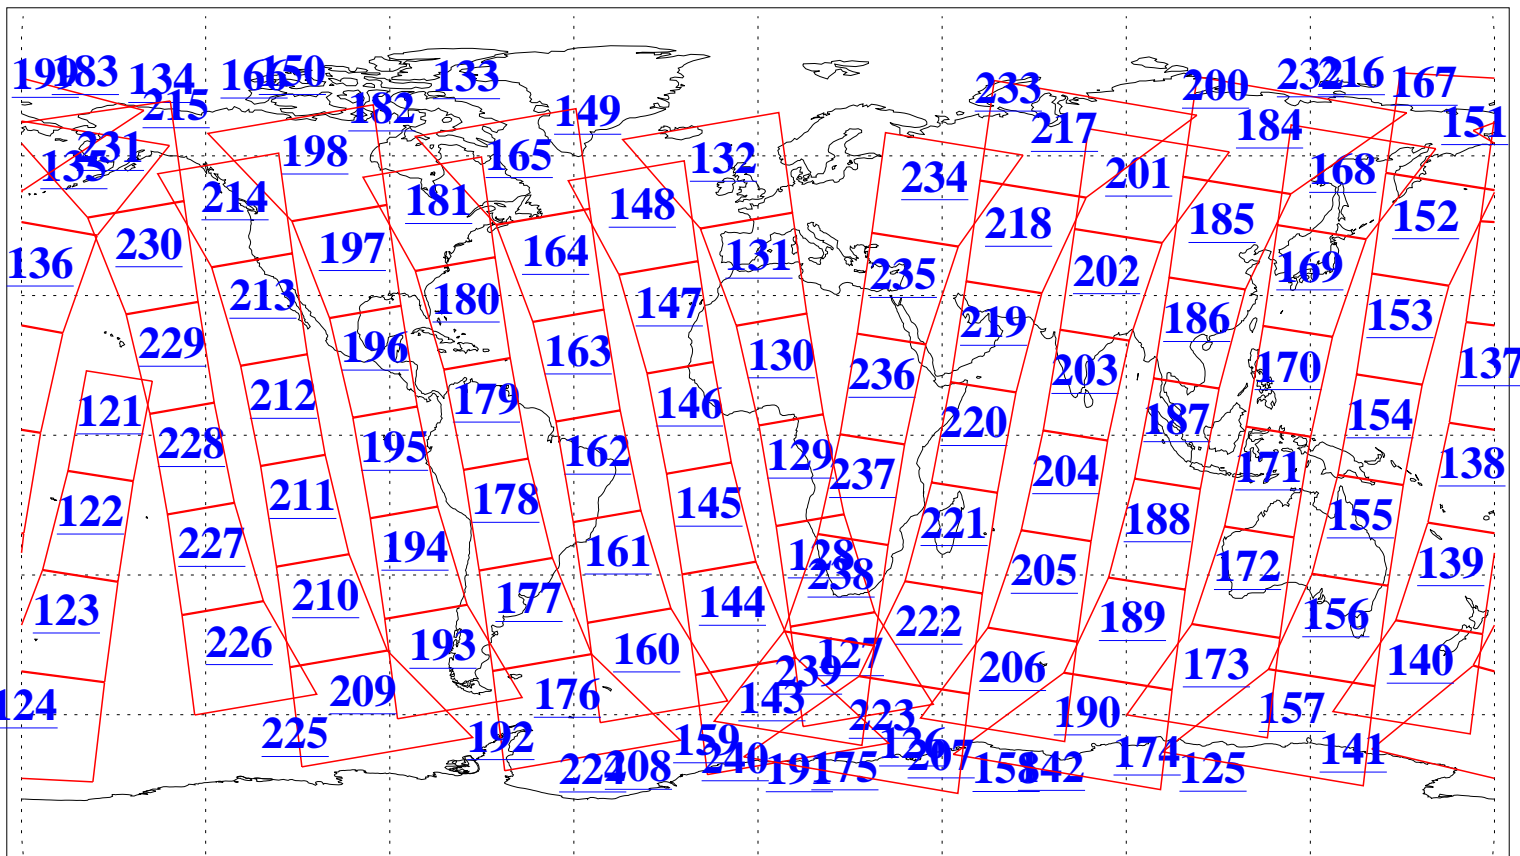

L1B Availability  
AMSU Granules: 240  
HSB Granules: 0  
AIRS Granules: 240

22 Aug 2004  
DoY 235  
Aqua Day 841  
Granules: 1 to 120

Granules: 121 to 240

Legend: AMSU Available, HSB Available, AIRS Available

L1B Availability  
AMSU Granules: 240  
HSB Granules: 0  
AIRS Granules: 240

22 Aug 2004  
DoY 235  
Aqua Day 841

Ascending Granules

Descending Granules

Legend: AMSU Available, HSB Available, AIRS Available

L1B Availability  
AMSU Granules: 240  
HSB Granules: 0  
AIRS Granules: 240

22 Aug 2004  
DoY 235  
Aqua Day 841

Northern Hemisphere Granules

Southern Hemisphere Granules

Legend: AMSU Available, HSB Available, AIRS Available