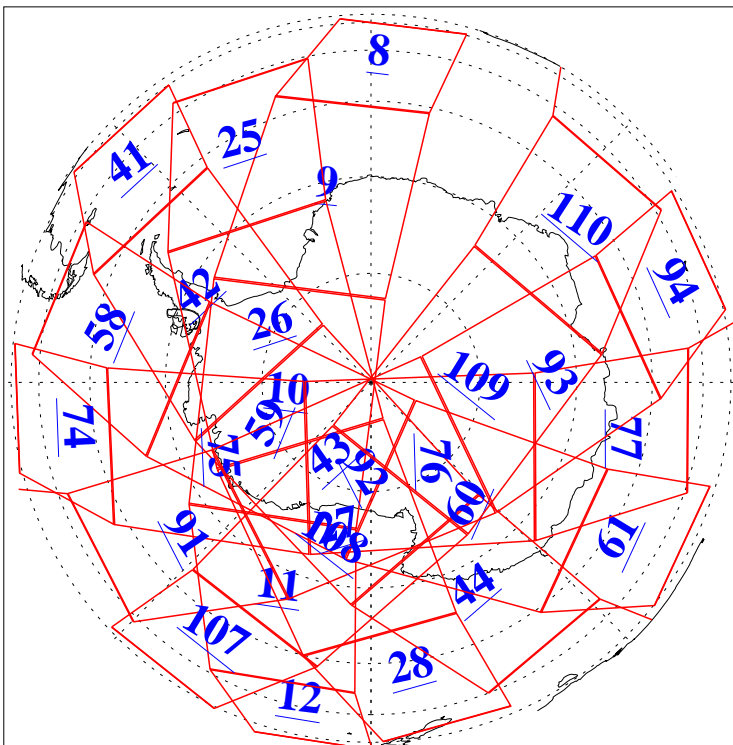

L1B Availability  
AMSU Granules: 240  
HSB Granules: 0  
AIRS Granules: 240

22 Aug 2004  
DoY 235  
Aqua Day 841  
Granules: 1 to 120

Granules: 121 to 240

Legend: AMSU Available, HSB Available, AIRS Available

L1B Availability  
AMSU Granules: 240  
HSB Granules: 0  
AIRS Granules: 240

22 Aug 2004  
DoY 235  
Aqua Day 841

Ascending Granules

Descending Granules

Legend: AMSU Available, HSB Available, AIRS Available

L1B Availability  
AMSU Granules: 240  
HSB Granules: 0  
AIRS Granules: 240

22 Aug 2004  
DoY 235  
Aqua Day 841

Northern Hemisphere Granules

Southern Hemisphere Granules

Legend: AMSU Available, HSB Available, AIRS Available