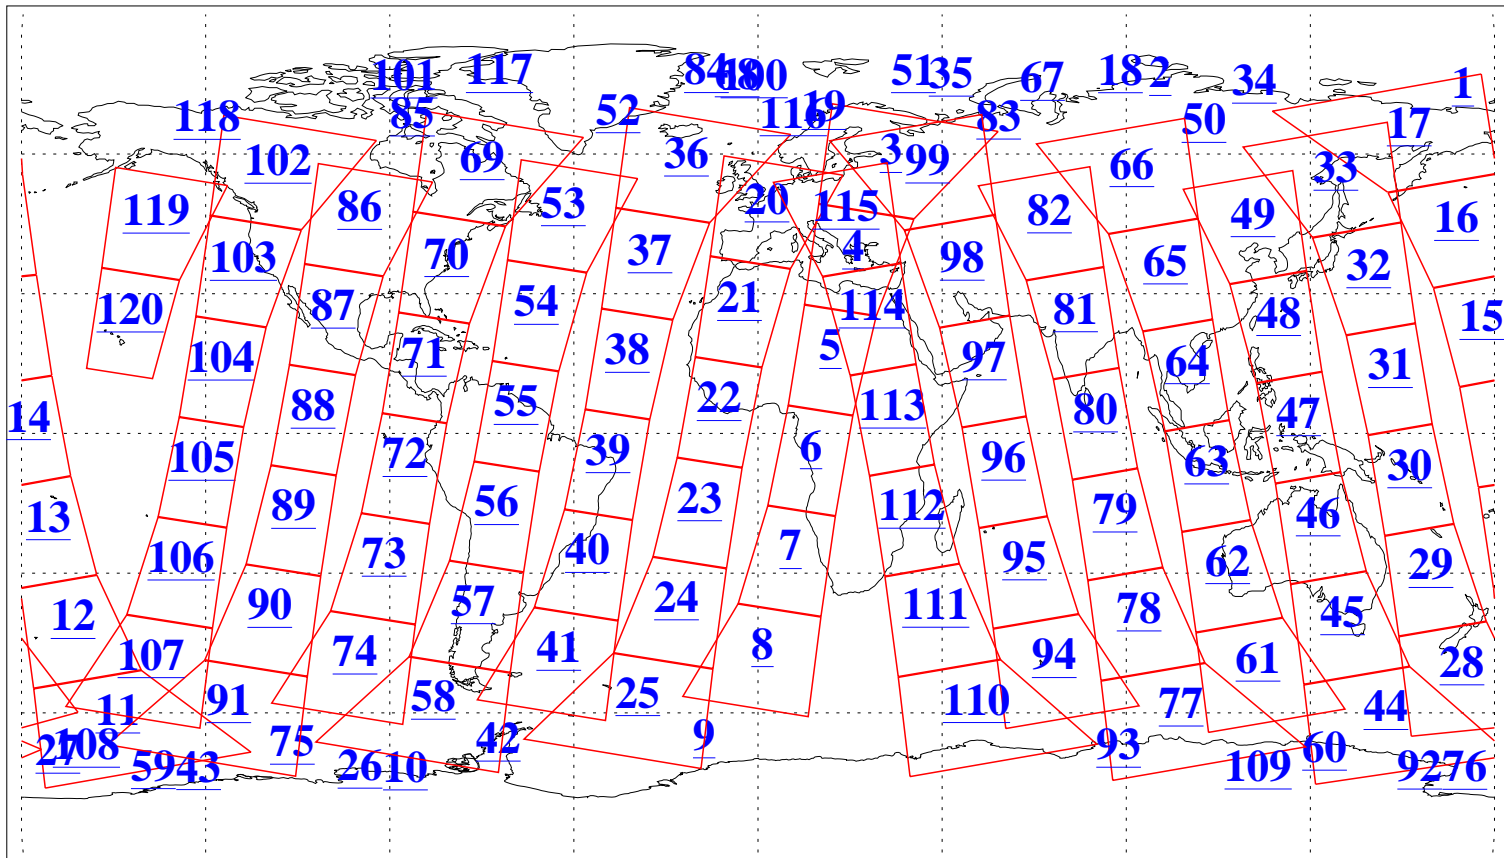

L1B Availability  
AMSU Granules: 240  
HSB Granules: 0  
AIRS Granules: 240

22 Aug 2004  
DoY 235  
Aqua Day 841  
Granules: 1 to 120

Granules: 121 to 240

Legend: AMSU Available, HSB Available, AIRS Available

L1B Availability  
AMSU Granules: 240  
HSB Granules: 0  
AIRS Granules: 240

22 Aug 2004  
DoY 235  
Aqua Day 841

Ascending Granules

Descending Granules

Legend: AMSU Available, HSB Available, AIRS Available

L1B Availability  
AMSU Granules: 240  
HSB Granules: 0  
AIRS Granules: 240

22 Aug 2004  
DoY 235  
Aqua Day 841

Northern Hemisphere Granules

Southern Hemisphere Granules

Legend: AMSU Available, HSB Available, AIRS Available