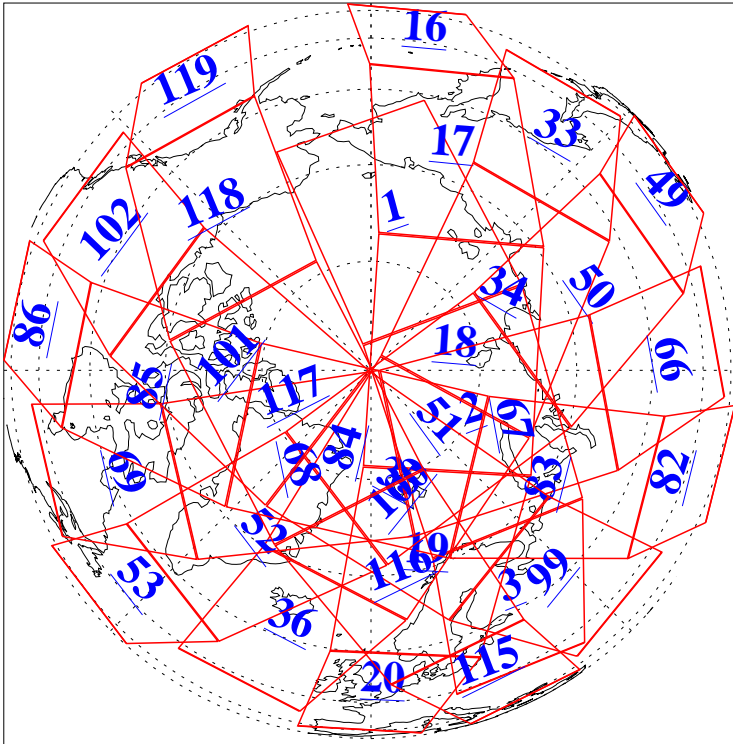

L1B Availability  
AMSU Granules: 240  
HSB Granules: 0  
AIRS Granules: 240

22 Aug 2004  
DoY 235  
Aqua Day 841  
Granules: 1 to 120

Granules: 121 to 240

Legend: AMSU Available, HSB Available, AIRS Available

L1B Availability  
AMSU Granules: 240  
HSB Granules: 0  
AIRS Granules: 240

22 Aug 2004  
DoY 235  
Aqua Day 841

Ascending Granules

Descending Granules

Legend: AMSU Available, HSB Available, AIRS Available

L1B Availability  
AMSU Granules: 240  
HSB Granules: 0  
AIRS Granules: 240

22 Aug 2004  
DoY 235  
Aqua Day 841

Northern Hemisphere Granules

Southern Hemisphere Granules

Legend: AMSU Available, HSB Available, AIRS Available