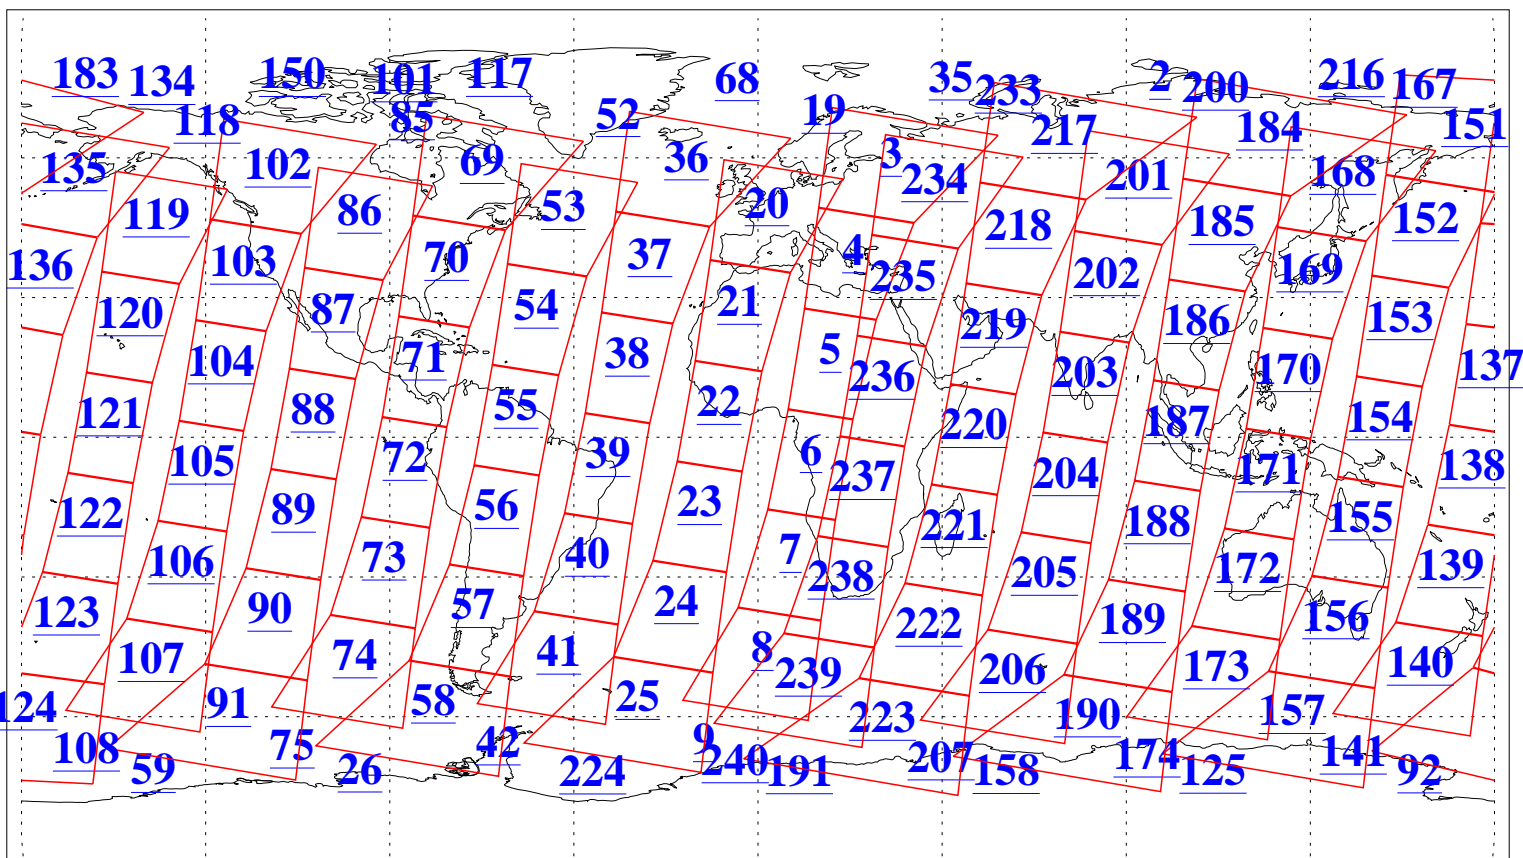

L1B Availability  
AMSU Granules: 240  
HSB Granules: 0  
AIRS Granules: 240

22 Aug 2004  
DoY 235  
Aqua Day 841  
Granules: 1 to 120

Granules: 121 to 240

Legend: AMSU Available, HSB Available, AIRS Available

L1B Availability  
AMSU Granules: 240  
HSB Granules: 0  
AIRS Granules: 240

22 Aug 2004  
DoY 235  
Aqua Day 841

Ascending Granules

Descending Granules

Legend: AMSU Available, HSB Available, AIRS Available

L1B Availability  
AMSU Granules: 240  
HSB Granules: 0  
AIRS Granules: 240

22 Aug 2004  
DoY 235  
Aqua Day 841

Northern Hemisphere Granules

Southern Hemisphere Granules

Legend: AMSU Available, HSB Available, AIRS Available