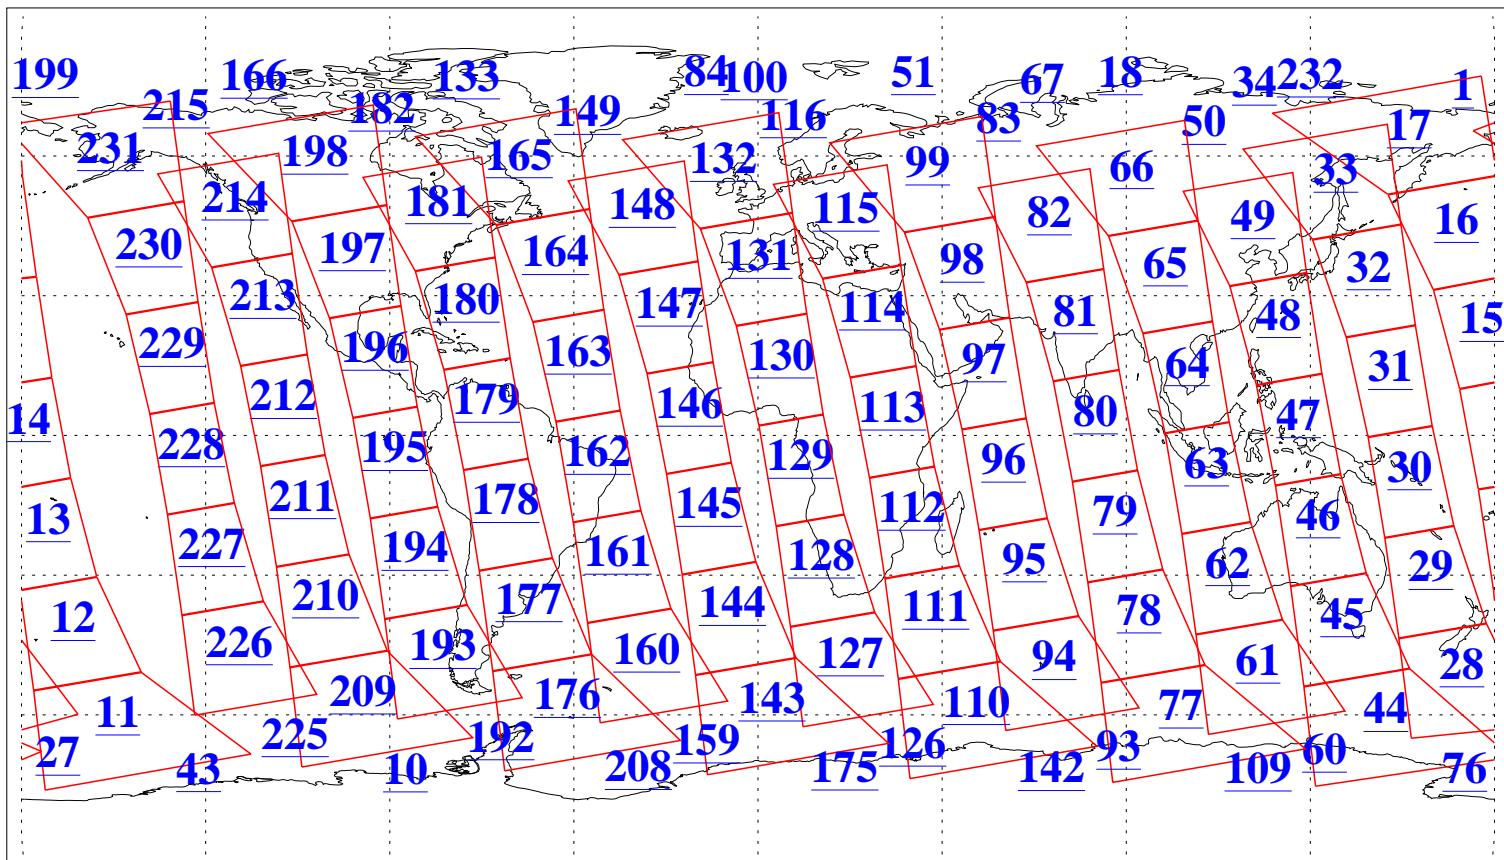

L1B Availability  
AMSU Granules: 240  
HSB Granules: 0  
AIRS Granules: 240

22 Aug 2004  
DoY 235  
Aqua Day 841  
Granules: 1 to 120

Granules: 121 to 240

Legend: AMSU Available, HSB Available, AIRS Available

L1B Availability  
AMSU Granules: 240  
HSB Granules: 0  
AIRS Granules: 240

22 Aug 2004  
DoY 235  
Aqua Day 841

Ascending Granules

Descending Granules

Legend: AMSU Available, HSB Available, AIRS Available

L1B Availability  
AMSU Granules: 240  
HSB Granules: 0  
AIRS Granules: 240

22 Aug 2004  
DoY 235  
Aqua Day 841

Northern Hemisphere Granules

Southern Hemisphere Granules

Legend: AMSU Available, HSB Available, AIRS Available