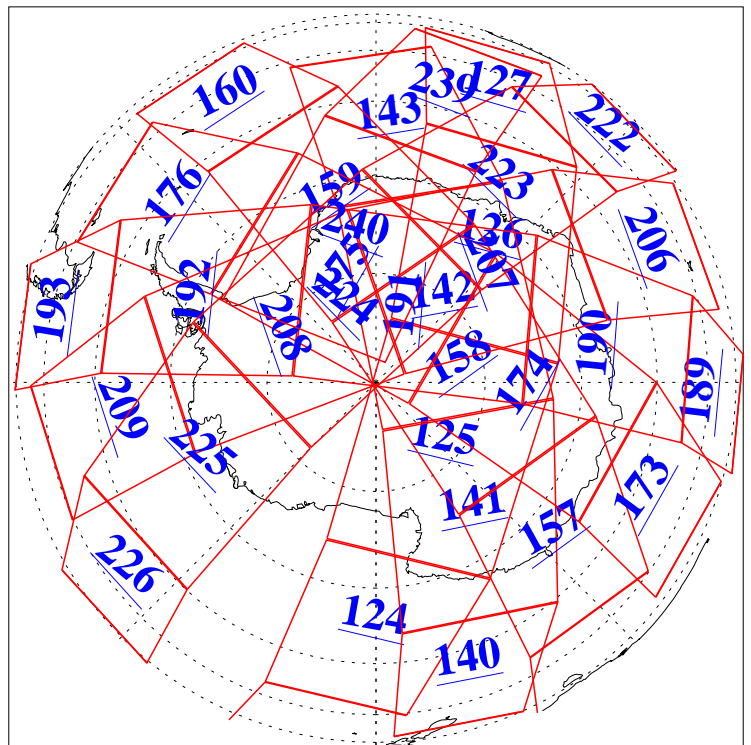

L1B Availability  
AMSU Granules: 240  
HSB Granules: 0  
AIRS Granules: 240

22 Aug 2004  
DoY 235  
Aqua Day 841  
Granules: 1 to 120

Granules: 121 to 240

Legend: AMSU Available, HSB Available, AIRS Available

L1B Availability  
AMSU Granules: 240  
HSB Granules: 0  
AIRS Granules: 240

22 Aug 2004  
DoY 235  
Aqua Day 841

Ascending Granules

Descending Granules

Legend: AMSU Available, HSB Available, AIRS Available

L1B Availability  
AMSU Granules: 240  
HSB Granules: 0  
AIRS Granules: 240

22 Aug 2004  
DoY 235  
Aqua Day 841

Northern Hemisphere Granules

Southern Hemisphere Granules

Legend: AMSU Available, HSB Available, AIRS Available