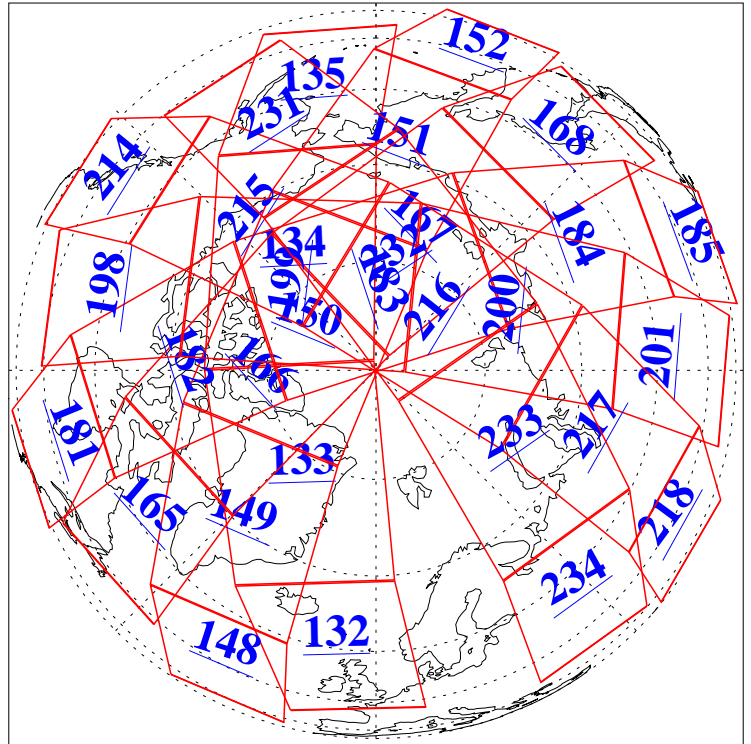

L1B Availability  
AMSU Granules: 240  
HSB Granules: 0  
AIRS Granules: 240

22 Aug 2004  
DoY 235  
Aqua Day 841  
Granules: 1 to 120

Granules: 121 to 240

Legend: AMSU Available, HSB Available, AIRS Available

L1B Availability  
AMSU Granules: 240  
HSB Granules: 0  
AIRS Granules: 240

22 Aug 2004  
DoY 235  
Aqua Day 841

Ascending Granules

Descending Granules

Legend: AMSU Available, HSB Available, AIRS Available

L1B Availability  
AMSU Granules: 240  
HSB Granules: 0  
AIRS Granules: 240

22 Aug 2004  
DoY 235  
Aqua Day 841

Northern Hemisphere Granules

Southern Hemisphere Granules

Legend: AMSU Available, HSB Available, AIRS Available