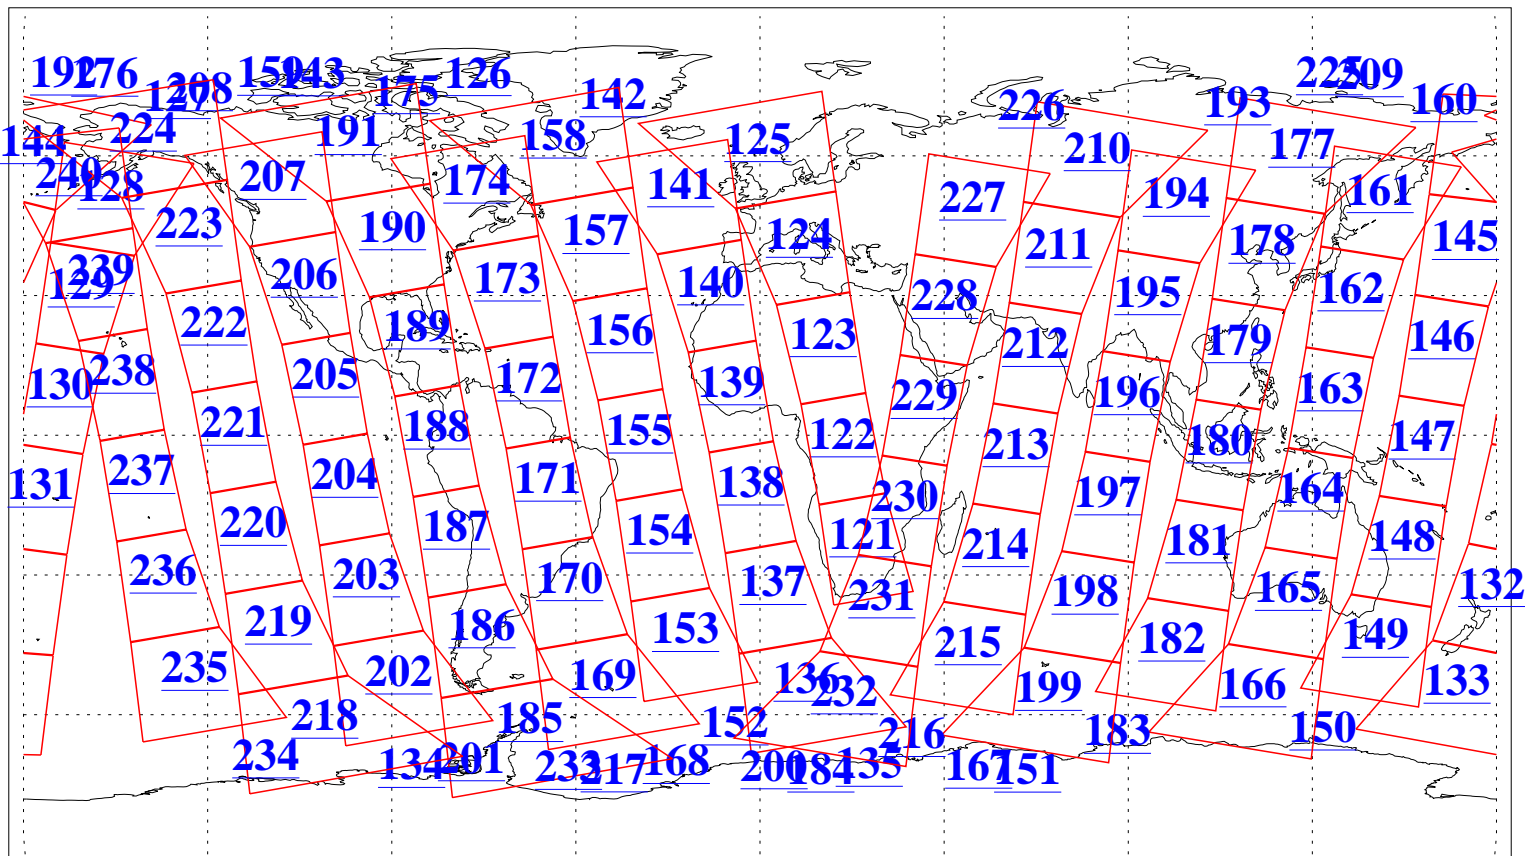

L1B Availability
AMSU Granules: 240
HSB Granules: 0
AIRS Granules: 240

21 Aug 2004
DoY 234
Aqua Day 840
Granules: 1 to 120

Granules: 121 to 240

Legend: AMSU Available, HSB Available, AIRS Available

L1B Availability
AMSU Granules: 240
HSB Granules: 0
AIRS Granules: 240

21 Aug 2004
DoY 234
Aqua Day 840

Ascending Granules

Descending Granules

Legend: AMSU Available, HSB Available, AIRS Available

L1B Availability
 AMSU Granules: 240
 HSB Granules: 0
 AIRS Granules: 240

21 Aug 2004
 DoY 234
 Aqua Day 840