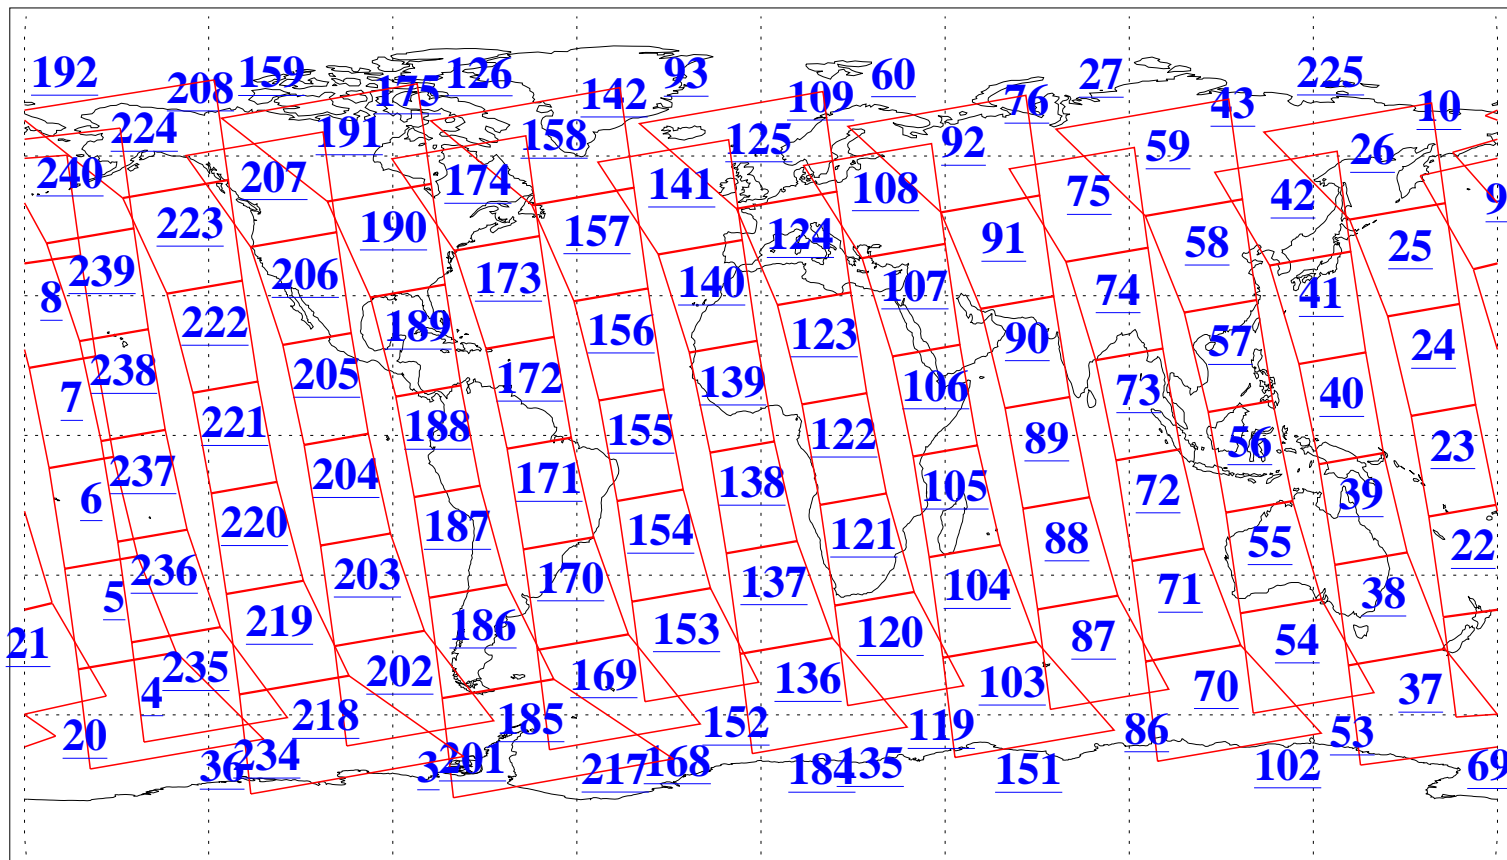

L1B Availability
AMSU Granules: 240
HSB Granules: 0
AIRS Granules: 240

21 Aug 2004
DoY 234
Aqua Day 840
Granules: 1 to 120

Granules: 121 to 240

Legend: AMSU Available, HSB Available, AIRS Available

L1B Availability
AMSU Granules: 240
HSB Granules: 0
AIRS Granules: 240

21 Aug 2004
DoY 234
Aqua Day 840

Ascending Granules

Descending Granules

Legend: AMSU Available, HSB Available, AIRS Available

L1B Availability
 AMSU Granules: 240
 HSB Granules: 0
 AIRS Granules: 240

21 Aug 2004
 DoY 234
 Aqua Day 840

Northern Hemisphere Granules

Southern Hemisphere Granules

Legend: AMSU Available, HSB Available, AIRS Available