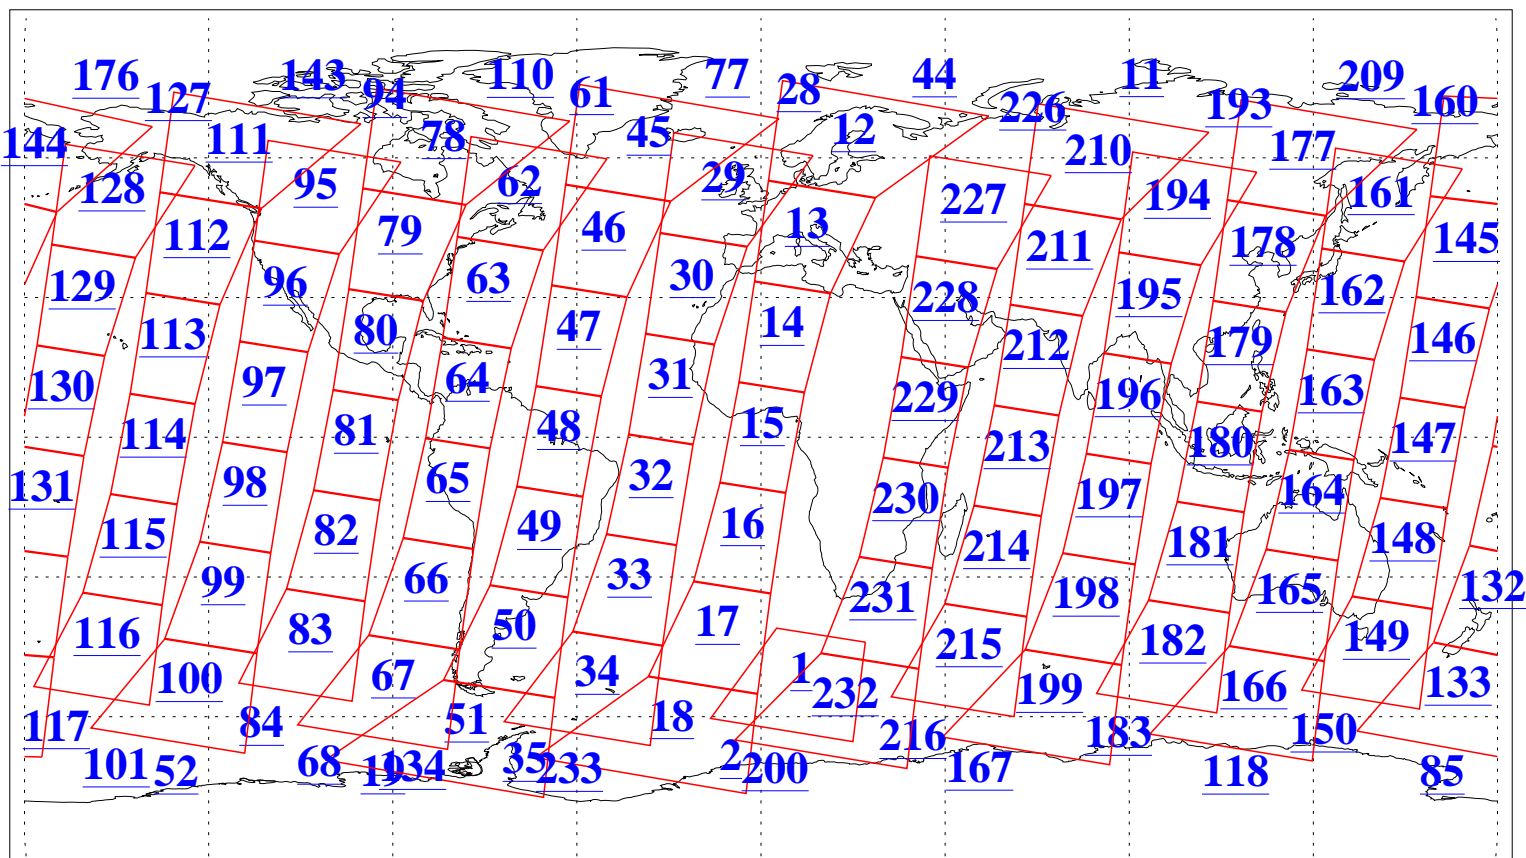

L1B Availability
AMSU Granules: 240
HSB Granules: 0
AIRS Granules: 240

21 Aug 2004
DoY 234
Aqua Day 840
Granules: 1 to 120

Granules: 121 to 240

Legend: AMSU Available, HSB Available, AIRS Available

L1B Availability
AMSU Granules: 240
HSB Granules: 0
AIRS Granules: 240

21 Aug 2004
DoY 234
Aqua Day 840

Ascending Granules

Descending Granules

Legend: AMSU Available, HSB Available, AIRS Available

L1B Availability
 AMSU Granules: 240
 HSB Granules: 0
 AIRS Granules: 240

21 Aug 2004
 DoY 234
 Aqua Day 840

Northern Hemisphere Granules

Southern Hemisphere Granules

Legend: AMSU Available, HSB Available, AIRS Available