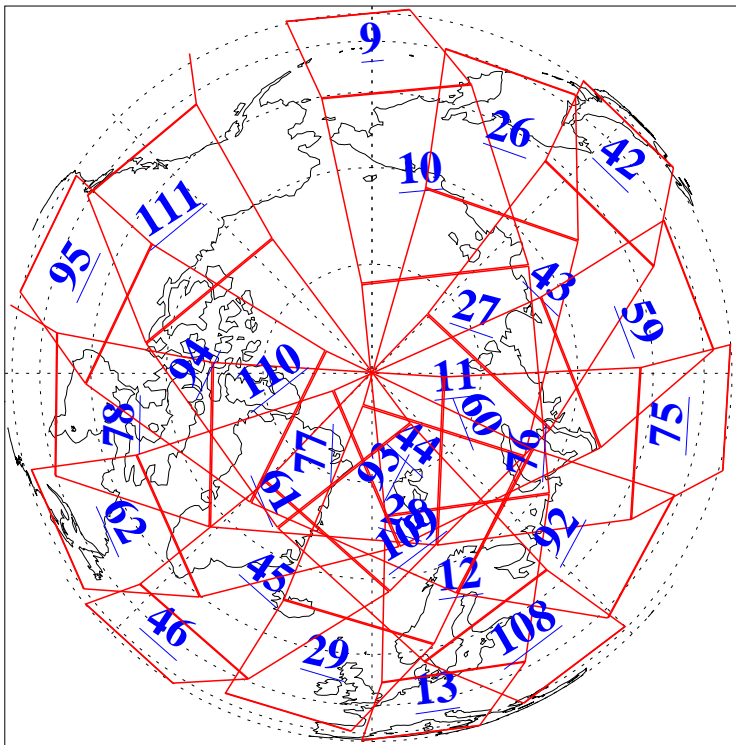

L1B Availability
AMSU Granules: 240
HSB Granules: 0
AIRS Granules: 240

21 Aug 2004
DoY 234
Aqua Day 840
Granules: 1 to 120

Granules: 121 to 240

Legend: AMSU Available, HSB Available, AIRS Available

L1B Availability
AMSU Granules: 240
HSB Granules: 0
AIRS Granules: 240

21 Aug 2004
DoY 234
Aqua Day 840

Ascending Granules

Descending Granules

Legend: AMSU Available, HSB Available, AIRS Available

L1B Availability
 AMSU Granules: 240
 HSB Granules: 0
 AIRS Granules: 240

21 Aug 2004
 DoY 234
 Aqua Day 840

Northern Hemisphere Granules

Southern Hemisphere Granules

Legend: AMSU Available, HSB Available, AIRS Available