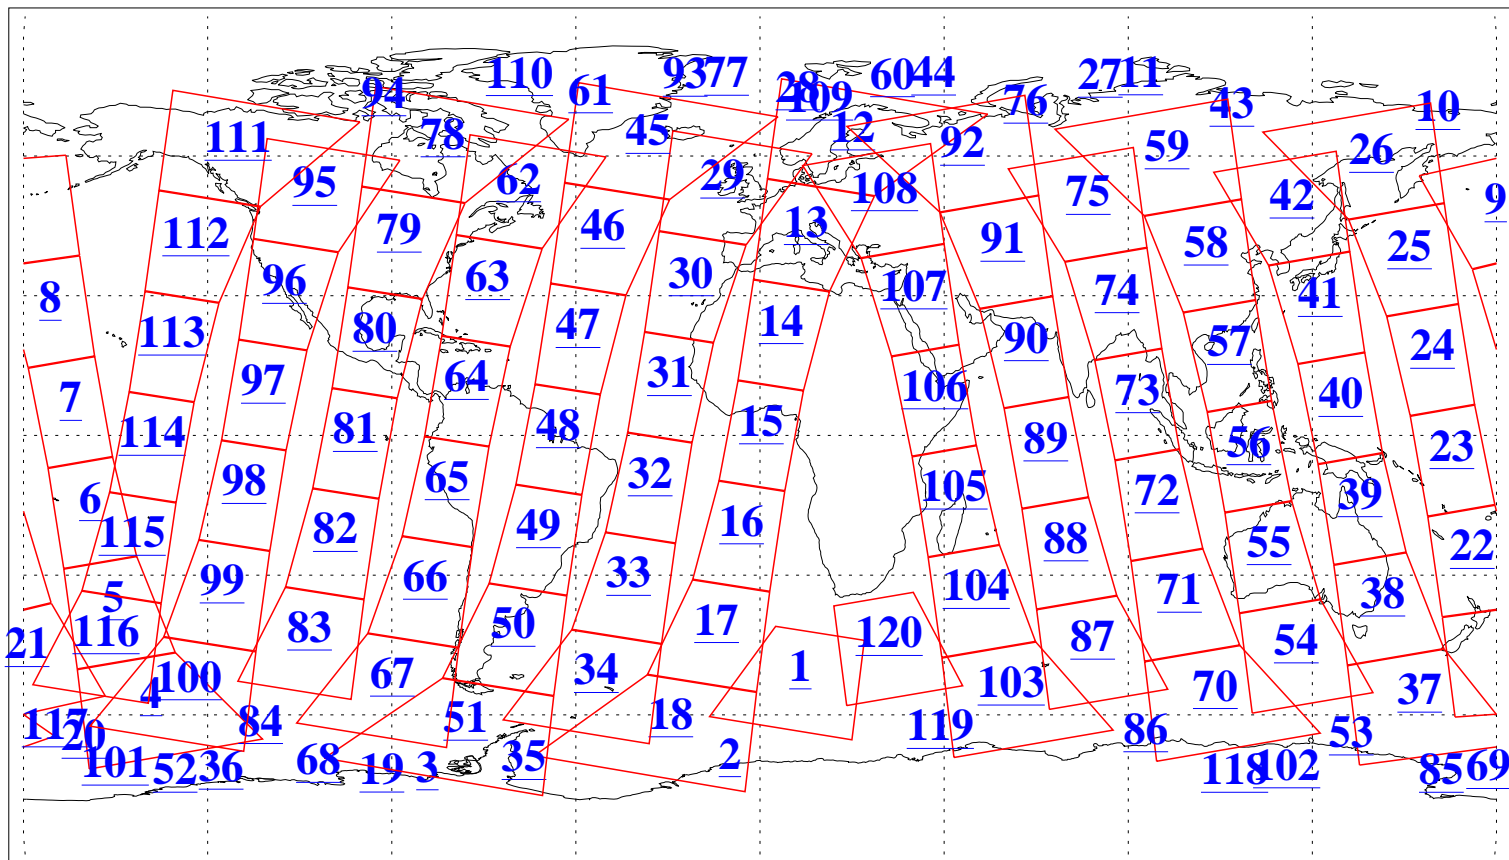

L1B Availability
AMSU Granules: 240
HSB Granules: 0
AIRS Granules: 240

21 Aug 2004
DoY 234
Aqua Day 840
Granules: 1 to 120

Granules: 121 to 240

Legend: AMSU Available, HSB Available, AIRS Available

L1B Availability
AMSU Granules: 240
HSB Granules: 0
AIRS Granules: 240

21 Aug 2004
DoY 234
Aqua Day 840

Ascending Granules

Descending Granules

Legend: AMSU Available, HSB Available, AIRS Available

L1B Availability
 AMSU Granules: 240
 HSB Granules: 0
 AIRS Granules: 240

21 Aug 2004
 DoY 234
 Aqua Day 840

Northern Hemisphere Granules

Southern Hemisphere Granules

Legend: AMSU Available, HSB Available, AIRS Available