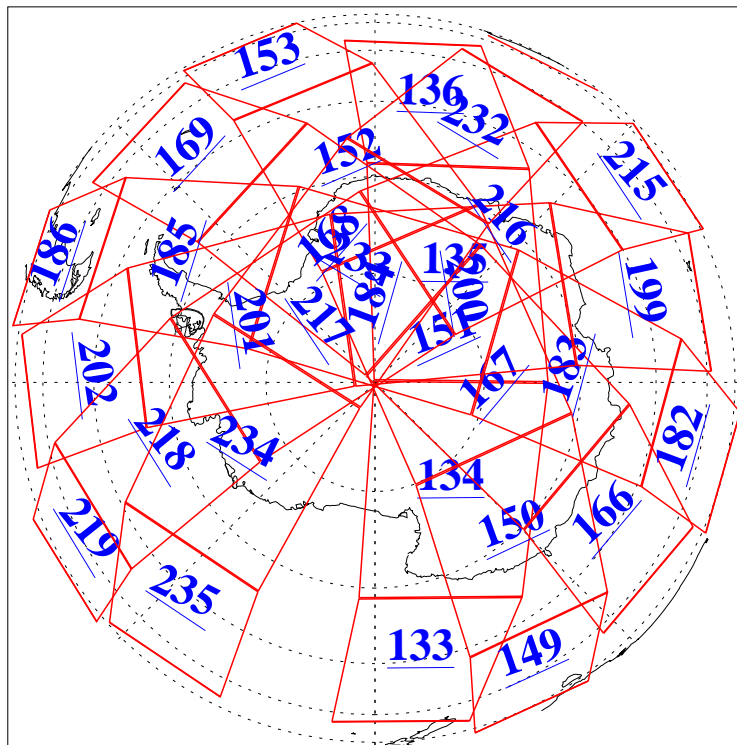

L1B Availability
AMSU Granules: 240
HSB Granules: 0
AIRS Granules: 240

21 Aug 2004
DoY 234
Aqua Day 840
Granules: 1 to 120

Granules: 121 to 240

Legend: AMSU Available, HSB Available, AIRS Available

L1B Availability
AMSU Granules: 240
HSB Granules: 0
AIRS Granules: 240

21 Aug 2004
DoY 234
Aqua Day 840

Ascending Granules

Descending Granules

Legend: AMSU Available, HSB Available, AIRS Available

L1B Availability
 AMSU Granules: 240
 HSB Granules: 0
 AIRS Granules: 240

21 Aug 2004
 DoY 234
 Aqua Day 840

Northern Hemisphere Granules

Southern Hemisphere Granules

Legend: AMSU Available, HSB Available, AIRS Available