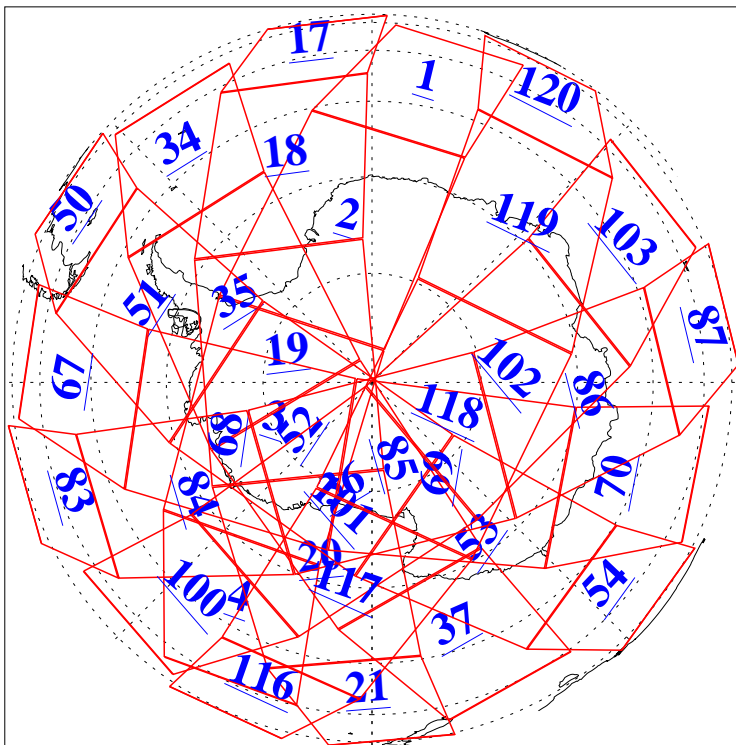

L1B Availability
AMSU Granules: 240
HSB Granules: 0
AIRS Granules: 240

21 Aug 2004
DoY 234
Aqua Day 840
Granules: 1 to 120

Granules: 121 to 240

Legend: AMSU Available, HSB Available, AIRS Available

L1B Availability
AMSU Granules: 240
HSB Granules: 0
AIRS Granules: 240

21 Aug 2004
DoY 234
Aqua Day 840

Ascending Granules

Descending Granules

Legend: AMSU Available, HSB Available, AIRS Available

L1B Availability
 AMSU Granules: 240
 HSB Granules: 0
 AIRS Granules: 240

21 Aug 2004
 DoY 234
 Aqua Day 840

Northern Hemisphere Granules

Southern Hemisphere Granules

Legend: AMSU Available, HSB Available, AIRS Available