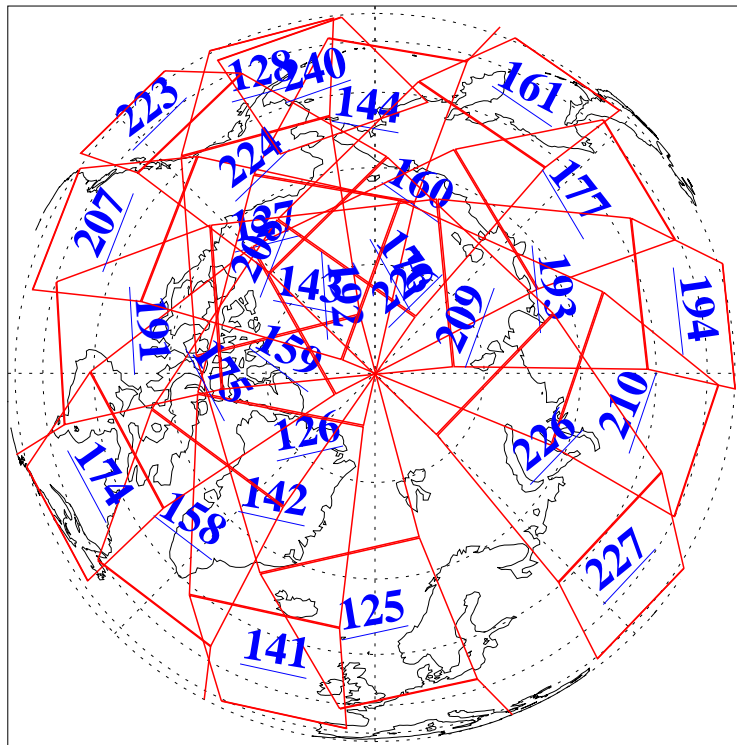

L1B Availability
AMSU Granules: 240
HSB Granules: 0
AIRS Granules: 240

21 Aug 2004
DoY 234
Aqua Day 840
Granules: 1 to 120

Granules: 121 to 240

Legend: AMSU Available, HSB Available, AIRS Available

L1B Availability
AMSU Granules: 240
HSB Granules: 0
AIRS Granules: 240

21 Aug 2004
DoY 234
Aqua Day 840

Ascending Granules

Descending Granules

Legend: AMSU Available, HSB Available, AIRS Available

L1B Availability
 AMSU Granules: 240
 HSB Granules: 0
 AIRS Granules: 240

21 Aug 2004
 DoY 234
 Aqua Day 840

Northern Hemisphere Granules

Southern Hemisphere Granules

Legend: AMSU Available, HSB Available, AIRS Available