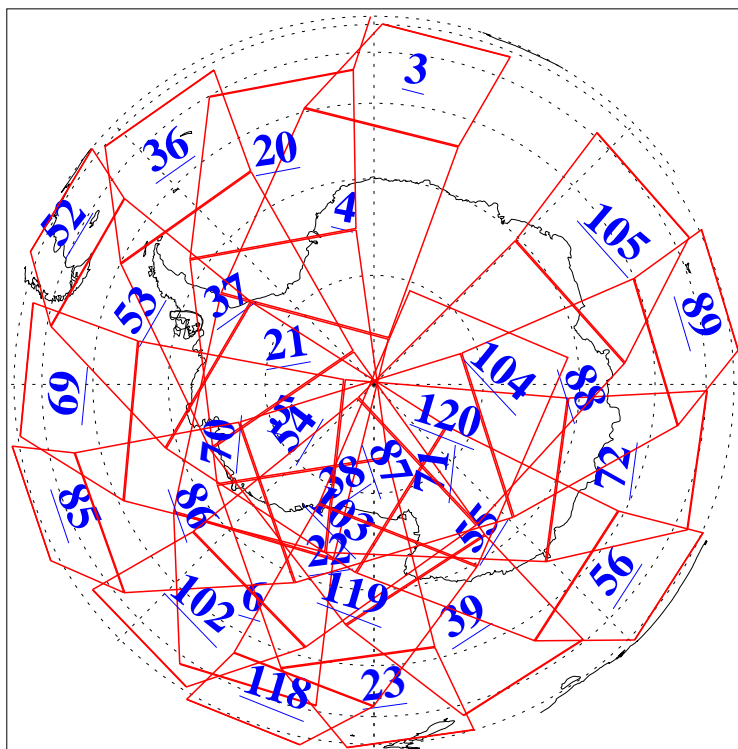

L1B Availability
AMSU Granules: 240
HSB Granules: 0
AIRS Granules: 240

19 Aug 2004
DoY 232
Aqua Day 838

Ascending Granules

Descending Granules

Legend: AMSU Available, HSB Available, AIRS Available

L1B Availability
 AMSU Granules: 240
 HSB Granules: 0
 AIRS Granules: 240

19 Aug 2004
 DoY 232
 Aqua Day 838

Northern Hemisphere Granules

Southern Hemisphere Granules

Legend: AMSU Available, HSB Available, AIRS Available