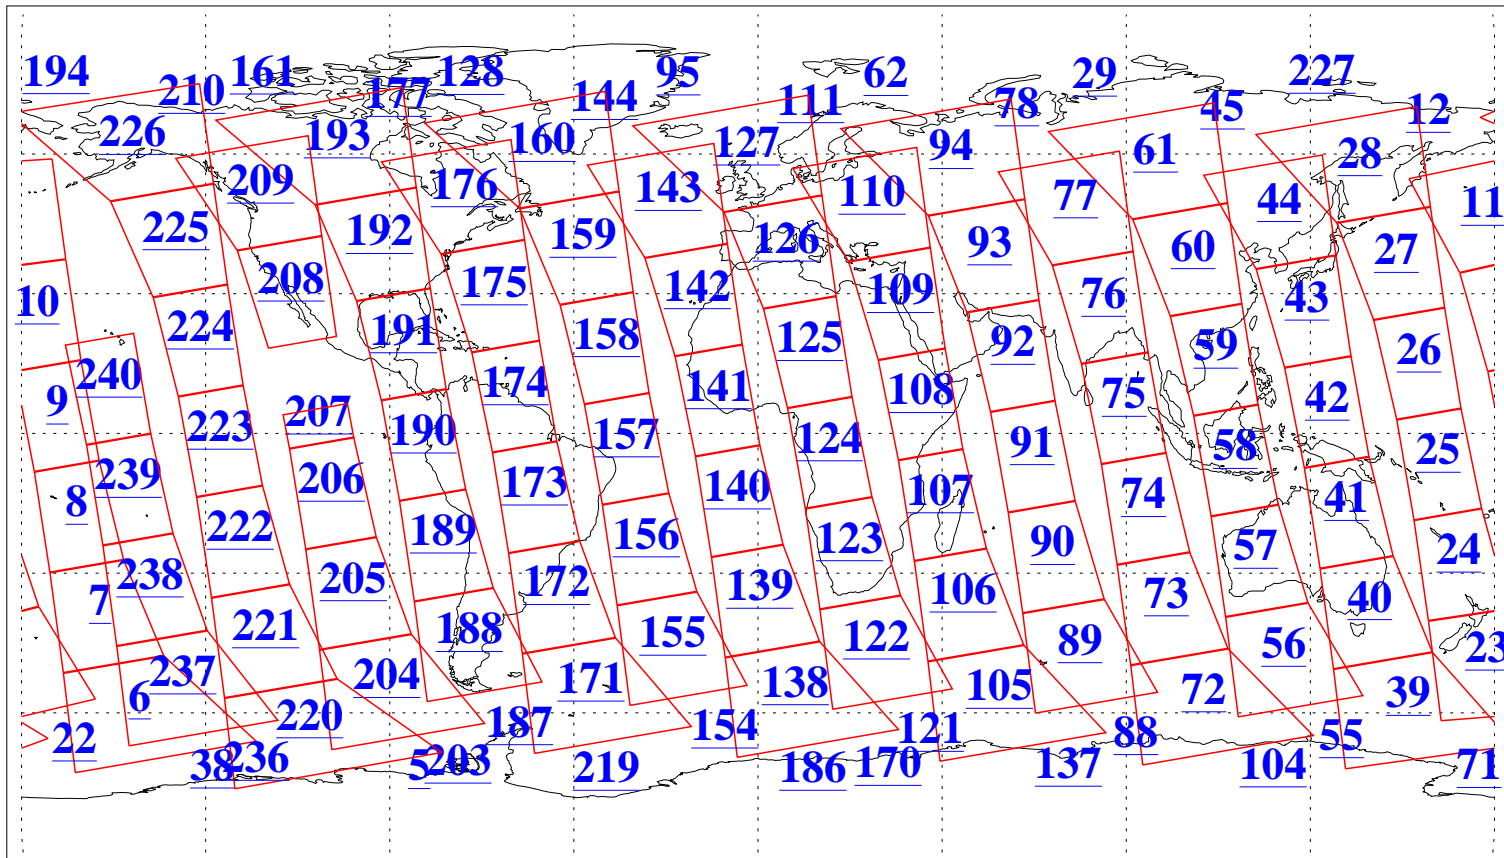

L1B Availability
AMSU Granules: 240
HSB Granules: 0
AIRS Granules: 240

19 Aug 2004
DoY 232
Aqua Day 838

Ascending Granules

Descending Granules

Legend: AMSU Available, HSB Available, AIRS Available

L1B Availability
 AMSU Granules: 240
 HSB Granules: 0
 AIRS Granules: 240

19 Aug 2004
 DoY 232
 Aqua Day 838

Northern Hemisphere Granules

Southern Hemisphere Granules

Legend: AMSU Available, HSB Available, AIRS Available