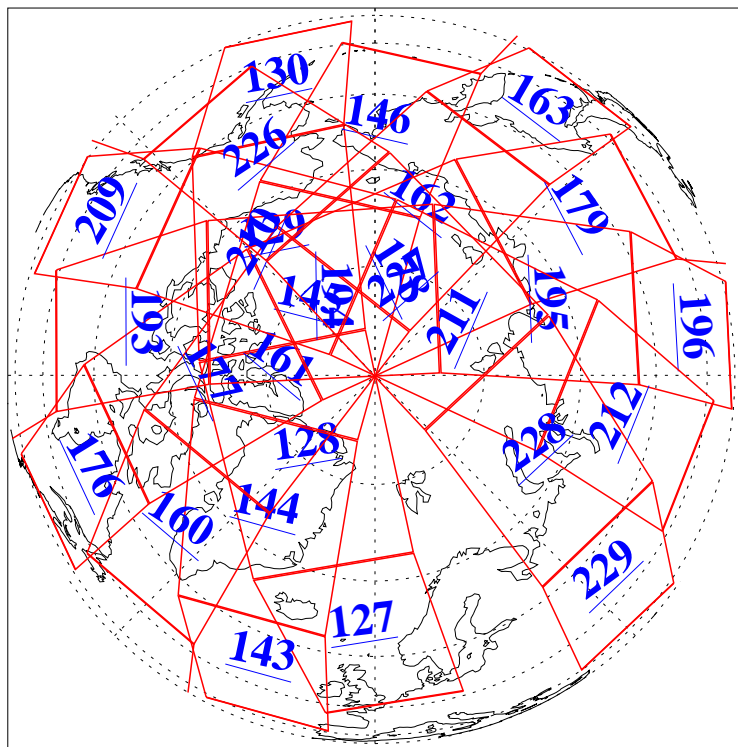

L1B Availability
AMSU Granules: 240
HSB Granules: 0
AIRS Granules: 240

19 Aug 2004
DoY 232
Aqua Day 838

Ascending Granules

Descending Granules

Legend: AMSU Available, HSB Available, AIRS Available

L1B Availability
 AMSU Granules: 240
 HSB Granules: 0
 AIRS Granules: 240

19 Aug 2004
 DoY 232
 Aqua Day 838

Northern Hemisphere Granules

Southern Hemisphere Granules

Legend: AMSU Available, HSB Available, AIRS Available