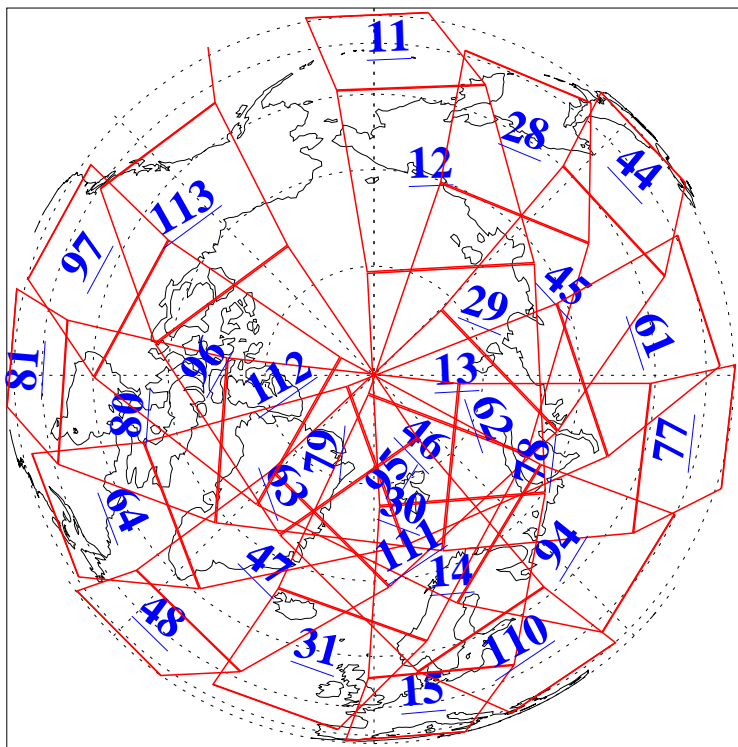

L1B Availability
AMSU Granules: 240
HSB Granules: 0
AIRS Granules: 240

19 Aug 2004
DoY 232
Aqua Day 838

Ascending Granules

Descending Granules

Legend: AMSU Available, HSB Available, AIRS Available

L1B Availability
 AMSU Granules: 240
 HSB Granules: 0
 AIRS Granules: 240

19 Aug 2004
 DoY 232
 Aqua Day 838

Northern Hemisphere Granules

Southern Hemisphere Granules

Legend: AMSU Available, HSB Available, AIRS Available