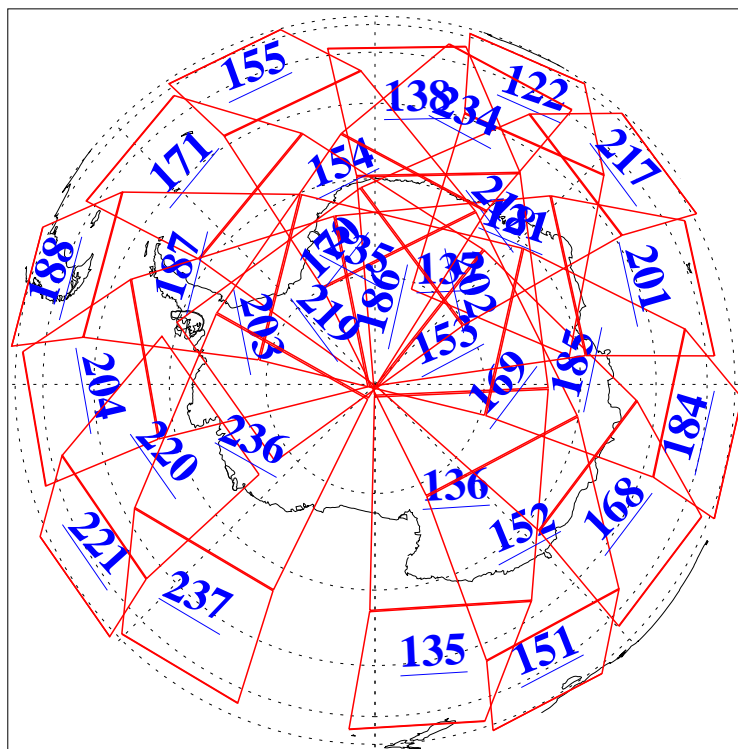

L1B Availability
AMSU Granules: 240
HSB Granules: 0
AIRS Granules: 240

19 Aug 2004
DoY 232
Aqua Day 838

Ascending Granules

Descending Granules

Legend: AMSU Available, HSB Available, AIRS Available

L1B Availability
 AMSU Granules: 240
 HSB Granules: 0
 AIRS Granules: 240

19 Aug 2004
 DoY 232
 Aqua Day 838

Northern Hemisphere Granules

Southern Hemisphere Granules

Legend: AMSU Available, HSB Available, AIRS Available