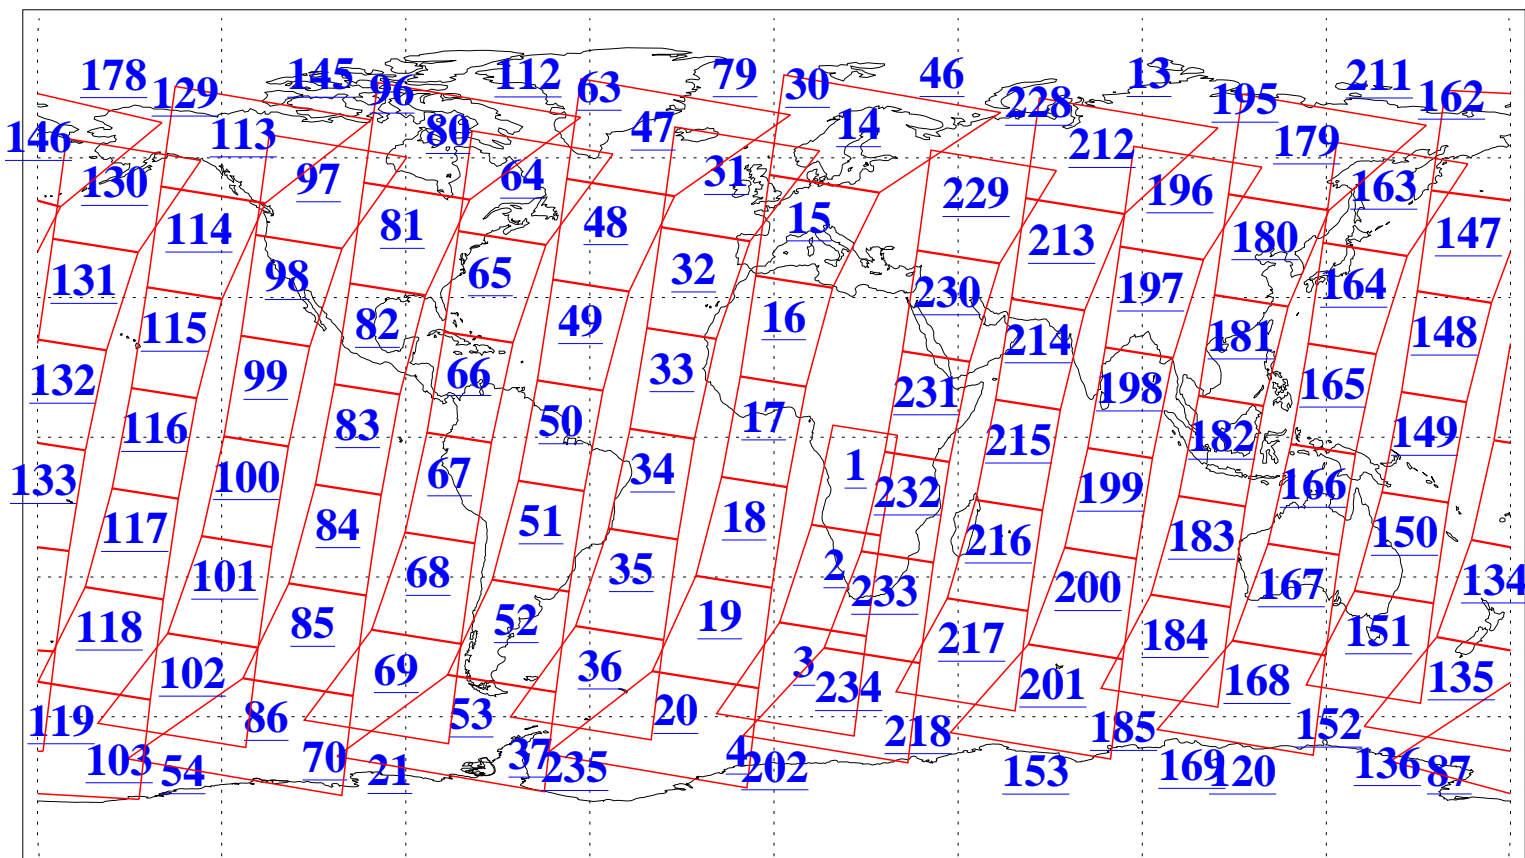

L1B Availability
AMSU Granules: 240
HSB Granules: 0
AIRS Granules: 240

19 Aug 2004
DoY 232
Aqua Day 838

Ascending Granules

Descending Granules

Legend: AMSU Available, HSB Available, AIRS Available

L1B Availability
 AMSU Granules: 240
 HSB Granules: 0
 AIRS Granules: 240

19 Aug 2004
 DoY 232
 Aqua Day 838

Northern Hemisphere Granules

Southern Hemisphere Granules

Legend: AMSU Available, HSB Available, AIRS Available