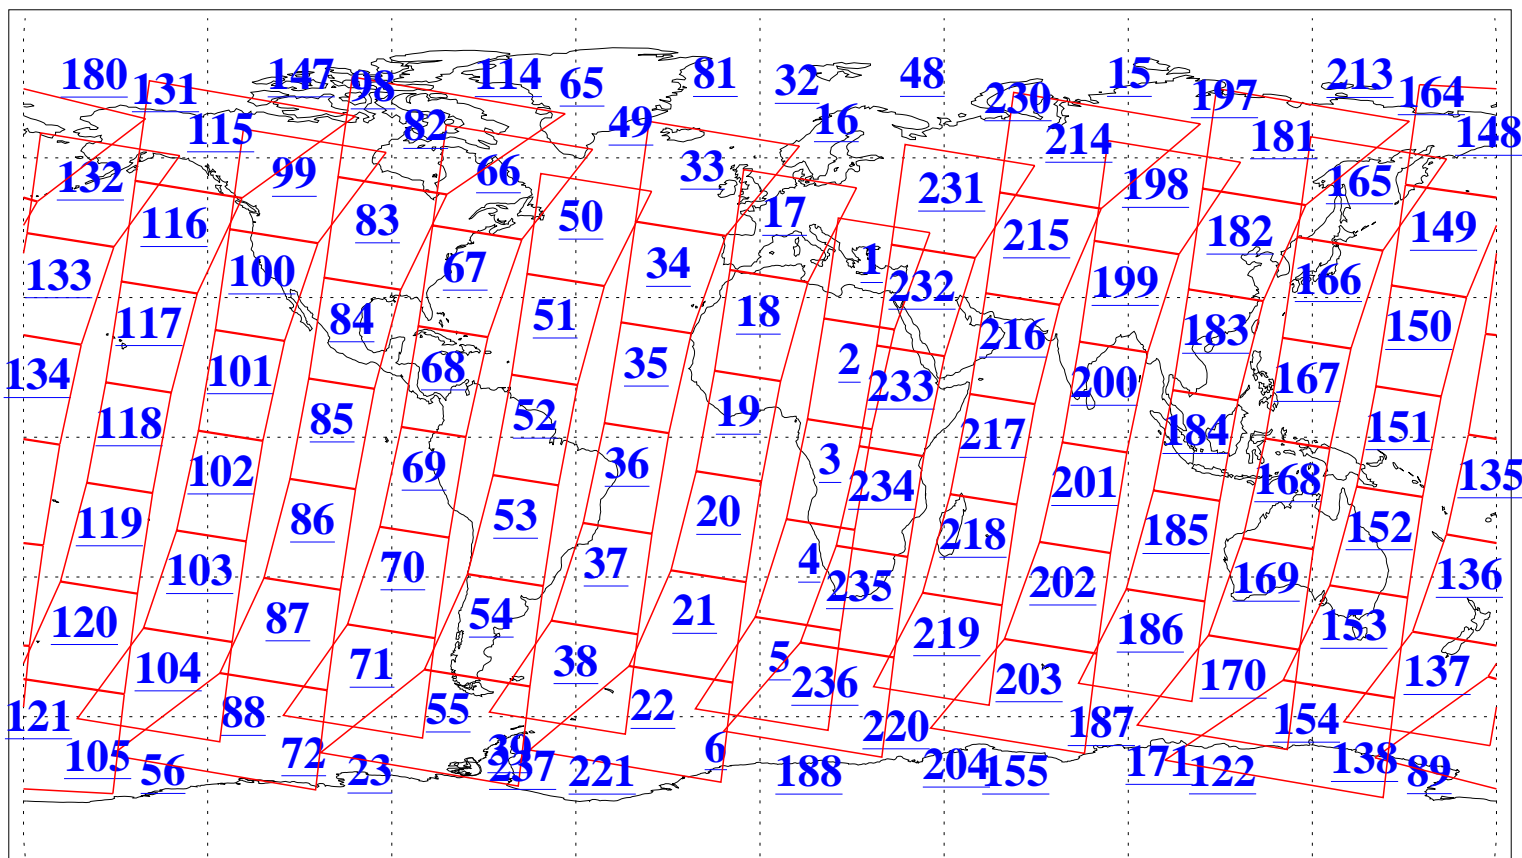

L1B Availability  
AMSU Granules: 240  
HSB Granules: 0  
AIRS Granules: 240

17 Aug 2004  
DoY 230  
Aqua Day 836  
Granules: 1 to 120

Granules: 121 to 240

Legend: AMSU Available, HSB Available, AIRS Available

L1B Availability  
AMSU Granules: 240  
HSB Granules: 0  
AIRS Granules: 240

17 Aug 2004  
DoY 230  
Aqua Day 836

Ascending Granules

Descending Granules

Legend: AMSU Available, HSB Available, AIRS Available

L1B Availability  
 AMSU Granules: 240  
 HSB Granules: 0  
 AIRS Granules: 240

17 Aug 2004  
 DoY 230  
 Aqua Day 836

Northern Hemisphere Granules

Southern Hemisphere Granules

Legend: AMSU Available, HSB Available, AIRS Available