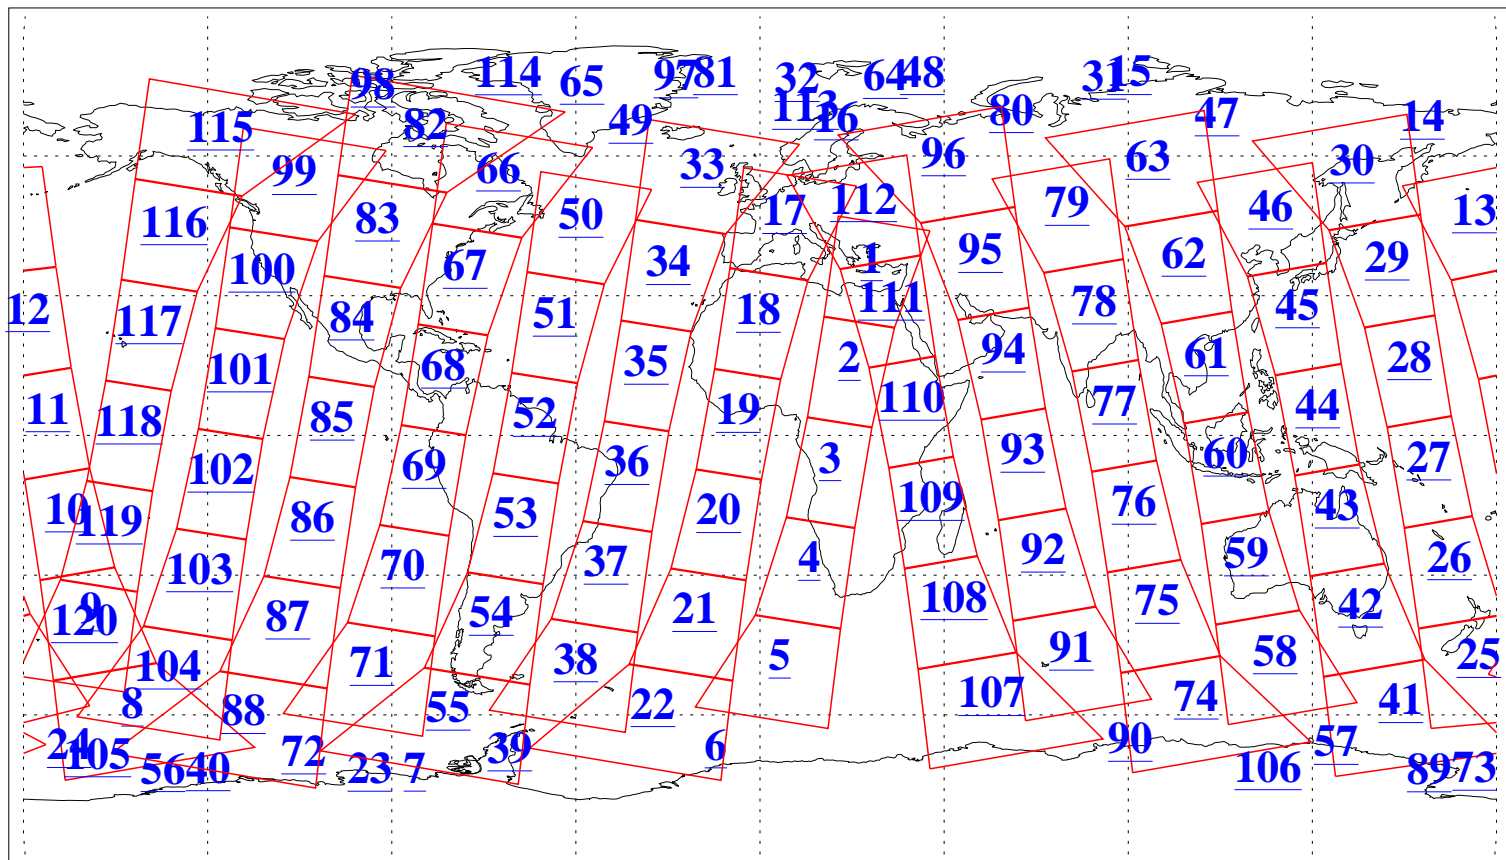

L1B Availability  
AMSU Granules: 240  
HSB Granules: 0  
AIRS Granules: 240

17 Aug 2004  
DoY 230  
Aqua Day 836  
Granules: 1 to 120

Granules: 121 to 240

Legend: AMSU Available, HSB Available, AIRS Available

L1B Availability  
AMSU Granules: 240  
HSB Granules: 0  
AIRS Granules: 240

17 Aug 2004  
DoY 230  
Aqua Day 836

Ascending Granules

Descending Granules

Legend: AMSU Available, HSB Available, AIRS Available

L1B Availability  
 AMSU Granules: 240  
 HSB Granules: 0  
 AIRS Granules: 240

17 Aug 2004  
 DoY 230  
 Aqua Day 836

Northern Hemisphere Granules

Southern Hemisphere Granules

Legend: AMSU Available, HSB Available, AIRS Available