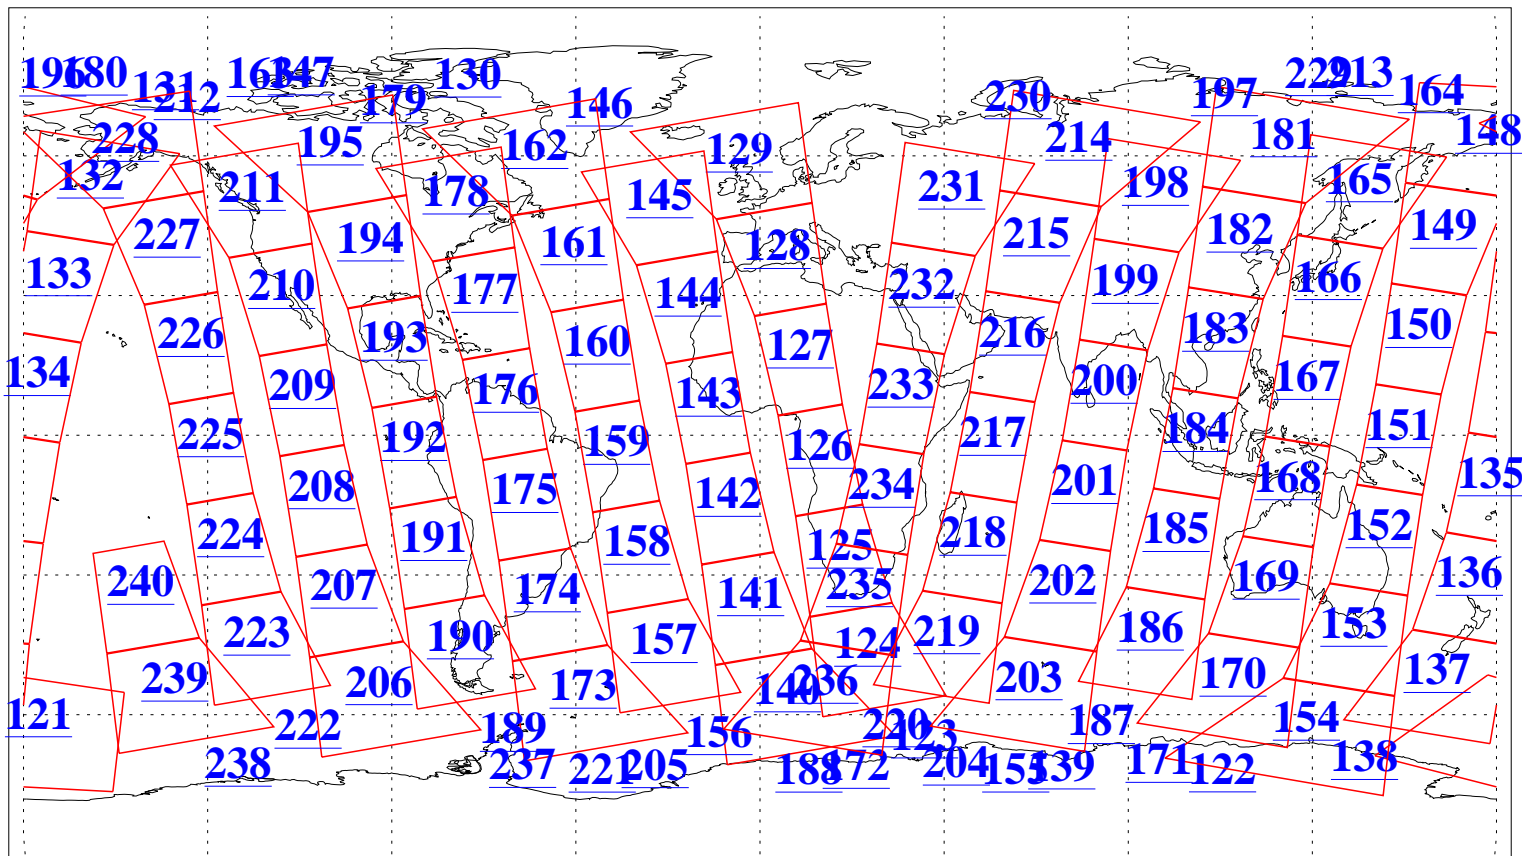

L1B Availability  
AMSU Granules: 240  
HSB Granules: 0  
AIRS Granules: 240

17 Aug 2004  
DoY 230  
Aqua Day 836  
Granules: 1 to 120

Granules: 121 to 240

Legend: AMSU Available, HSB Available, AIRS Available

L1B Availability  
AMSU Granules: 240  
HSB Granules: 0  
AIRS Granules: 240

17 Aug 2004  
DoY 230  
Aqua Day 836

Ascending Granules

Descending Granules

Legend: AMSU Available, HSB Available, AIRS Available

L1B Availability  
 AMSU Granules: 240  
 HSB Granules: 0  
 AIRS Granules: 240

17 Aug 2004  
 DoY 230  
 Aqua Day 836

Northern Hemisphere Granules

Southern Hemisphere Granules

Legend: AMSU Available, HSB Available, AIRS Available