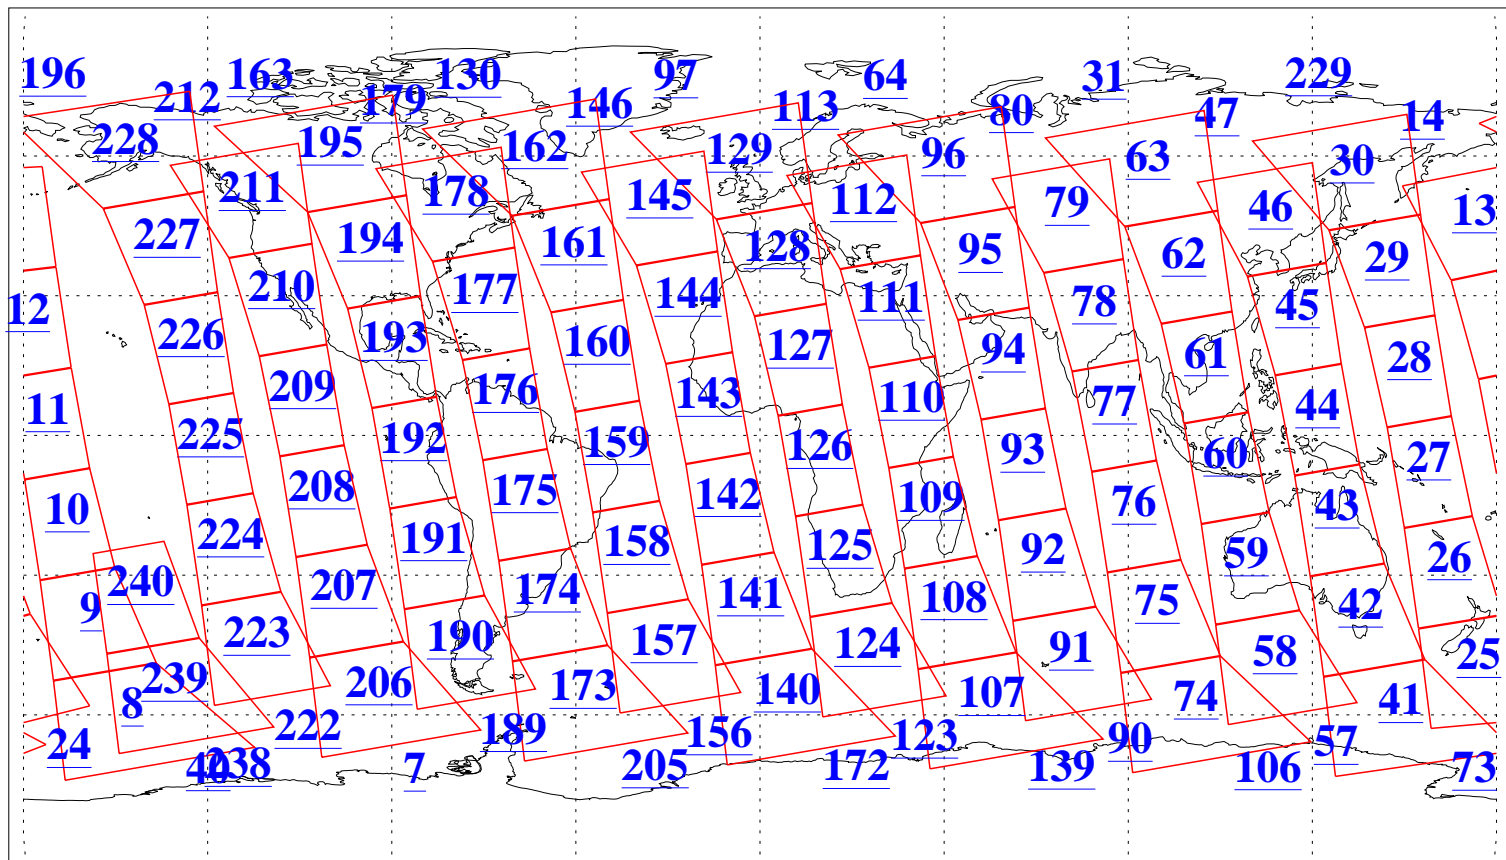

L1B Availability  
AMSU Granules: 240  
HSB Granules: 0  
AIRS Granules: 240

17 Aug 2004  
DoY 230  
Aqua Day 836  
Granules: 1 to 120

Granules: 121 to 240

Legend: AMSU Available, HSB Available, AIRS Available

L1B Availability  
AMSU Granules: 240  
HSB Granules: 0  
AIRS Granules: 240

17 Aug 2004  
DoY 230  
Aqua Day 836

Ascending Granules

Descending Granules

Legend: AMSU Available, HSB Available, AIRS Available

L1B Availability  
 AMSU Granules: 240  
 HSB Granules: 0  
 AIRS Granules: 240

17 Aug 2004  
 DoY 230  
 Aqua Day 836

Northern Hemisphere Granules

Southern Hemisphere Granules

Legend: AMSU Available, HSB Available, AIRS Available