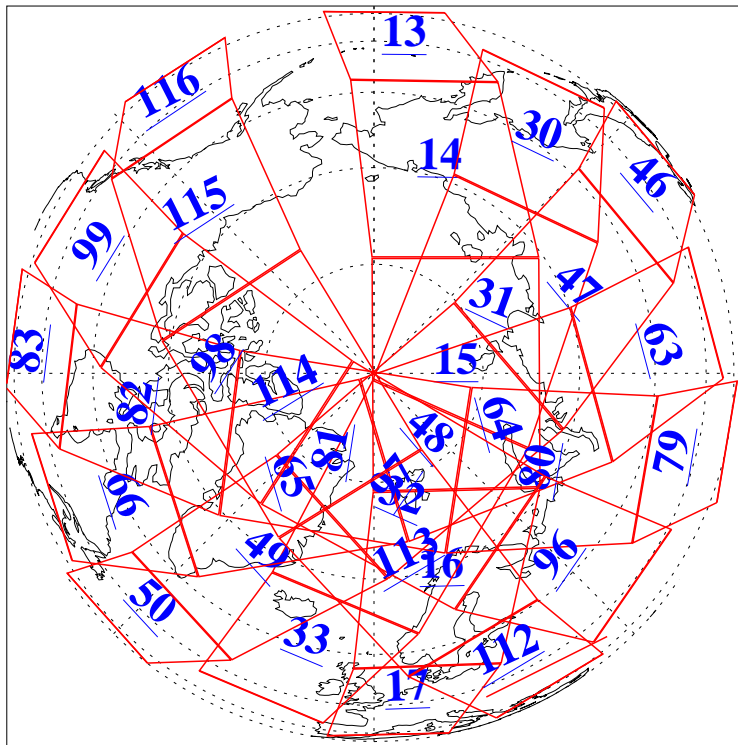

L1B Availability  
AMSU Granules: 240  
HSB Granules: 0  
AIRS Granules: 240

17 Aug 2004  
DoY 230  
Aqua Day 836  
Granules: 1 to 120

Granules: 121 to 240

Legend: AMSU Available, HSB Available, AIRS Available

L1B Availability  
AMSU Granules: 240  
HSB Granules: 0  
AIRS Granules: 240

17 Aug 2004  
DoY 230  
Aqua Day 836

Ascending Granules

Descending Granules

Legend: AMSU Available, HSB Available, AIRS Available

L1B Availability  
 AMSU Granules: 240  
 HSB Granules: 0  
 AIRS Granules: 240

17 Aug 2004  
 DoY 230  
 Aqua Day 836

Northern Hemisphere Granules

Southern Hemisphere Granules

Legend: AMSU Available, HSB Available, AIRS Available