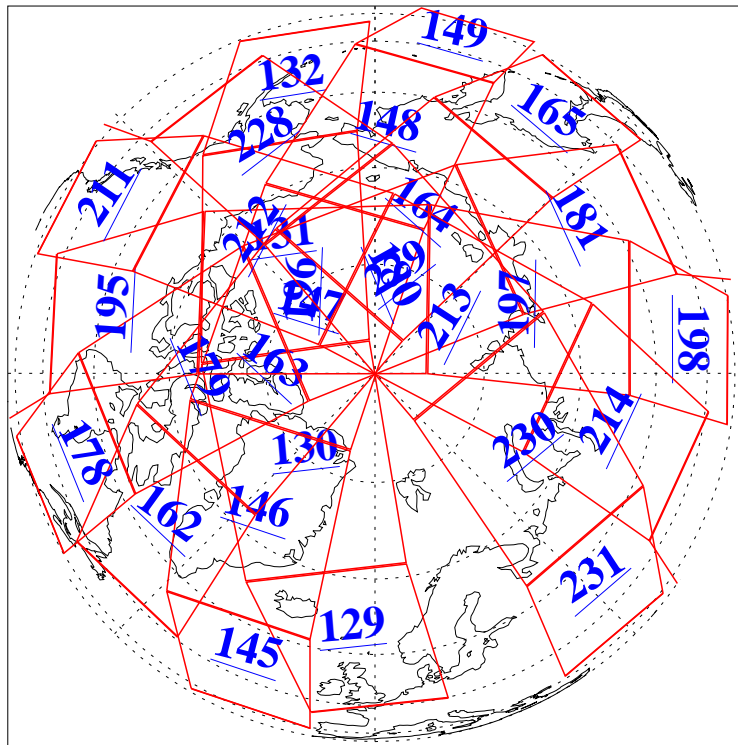

L1B Availability  
AMSU Granules: 240  
HSB Granules: 0  
AIRS Granules: 240

17 Aug 2004  
DoY 230  
Aqua Day 836  
Granules: 1 to 120

Granules: 121 to 240

Legend: AMSU Available, HSB Available, AIRS Available

L1B Availability  
AMSU Granules: 240  
HSB Granules: 0  
AIRS Granules: 240

17 Aug 2004  
DoY 230  
Aqua Day 836

Ascending Granules

Descending Granules

Legend: AMSU Available, HSB Available, AIRS Available

L1B Availability  
 AMSU Granules: 240  
 HSB Granules: 0  
 AIRS Granules: 240

17 Aug 2004  
 DoY 230  
 Aqua Day 836

Northern Hemisphere Granules

Southern Hemisphere Granules

Legend: AMSU Available, HSB Available, AIRS Available