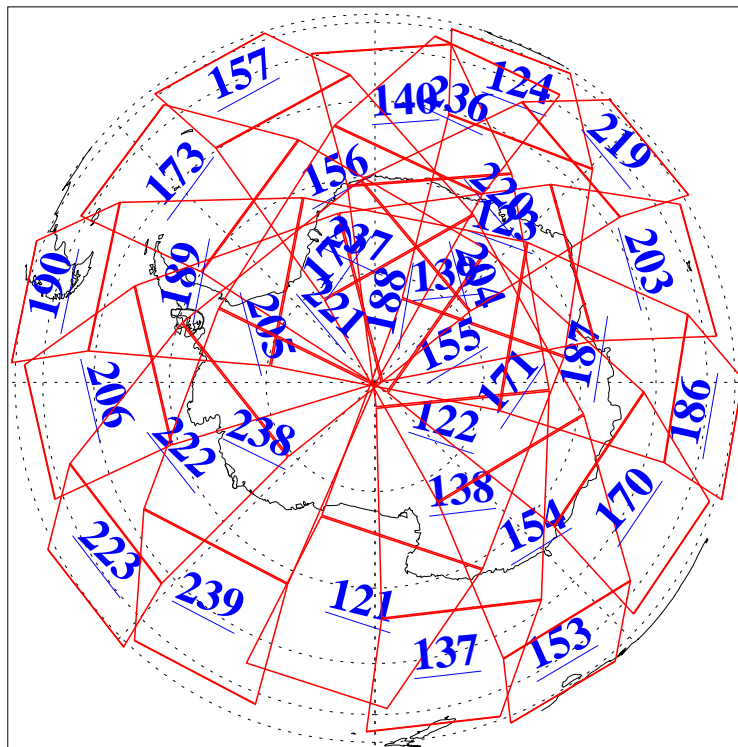

L1B Availability  
AMSU Granules: 240  
HSB Granules: 0  
AIRS Granules: 240

17 Aug 2004  
DoY 230  
Aqua Day 836  
Granules: 1 to 120

Granules: 121 to 240

Legend: AMSU Available, HSB Available, AIRS Available

L1B Availability  
AMSU Granules: 240  
HSB Granules: 0  
AIRS Granules: 240

17 Aug 2004  
DoY 230  
Aqua Day 836

Ascending Granules

Descending Granules

Legend: AMSU Available, HSB Available, AIRS Available

L1B Availability  
 AMSU Granules: 240  
 HSB Granules: 0  
 AIRS Granules: 240

17 Aug 2004  
 DoY 230  
 Aqua Day 836

Northern Hemisphere Granules

Southern Hemisphere Granules

Legend: AMSU Available, HSB Available, AIRS Available