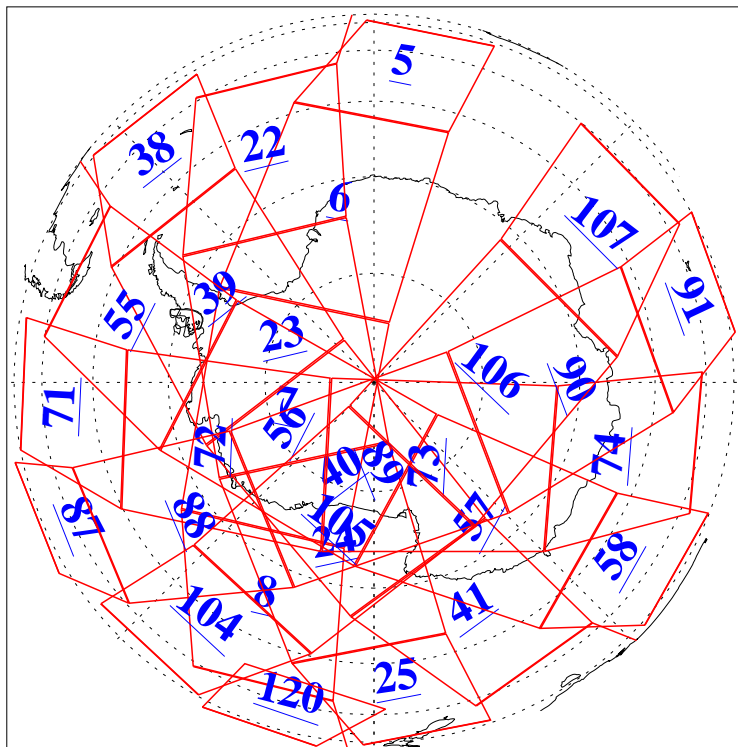

L1B Availability  
AMSU Granules: 240  
HSB Granules: 0  
AIRS Granules: 240

17 Aug 2004  
DoY 230  
Aqua Day 836  
Granules: 1 to 120

Granules: 121 to 240

Legend: AMSU Available, HSB Available, AIRS Available

L1B Availability  
AMSU Granules: 240  
HSB Granules: 0  
AIRS Granules: 240

17 Aug 2004  
DoY 230  
Aqua Day 836

Ascending Granules

Descending Granules

Legend: AMSU Available, HSB Available, AIRS Available

L1B Availability  
 AMSU Granules: 240  
 HSB Granules: 0  
 AIRS Granules: 240

17 Aug 2004  
 DoY 230  
 Aqua Day 836

Northern Hemisphere Granules

Southern Hemisphere Granules

Legend: AMSU Available, HSB Available, AIRS Available