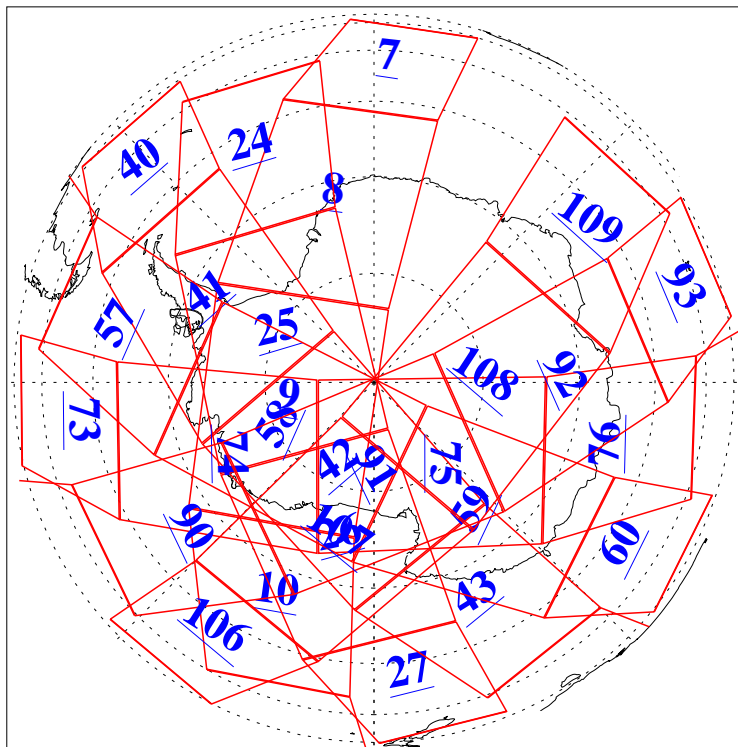

L1B Availability
AMSU Granules: 240
HSB Granules: 0
AIRS Granules: 240

15 Aug 2004
DoY 228
Aqua Day 834
Granules: 1 to 120

Granules: 121 to 240

Legend: AMSU Available, HSB Available, AIRS Available

L1B Availability
AMSU Granules: 240
HSB Granules: 0
AIRS Granules: 240

15 Aug 2004
DoY 228
Aqua Day 834

Ascending Granules

Descending Granules

Legend: AMSU Available, HSB Available, AIRS Available

L1B Availability
 AMSU Granules: 240
 HSB Granules: 0
 AIRS Granules: 240

15 Aug 2004
 DoY 228
 Aqua Day 834

Northern Hemisphere Granules

Southern Hemisphere Granules

Legend: AMSU Available, HSB Available, AIRS Available