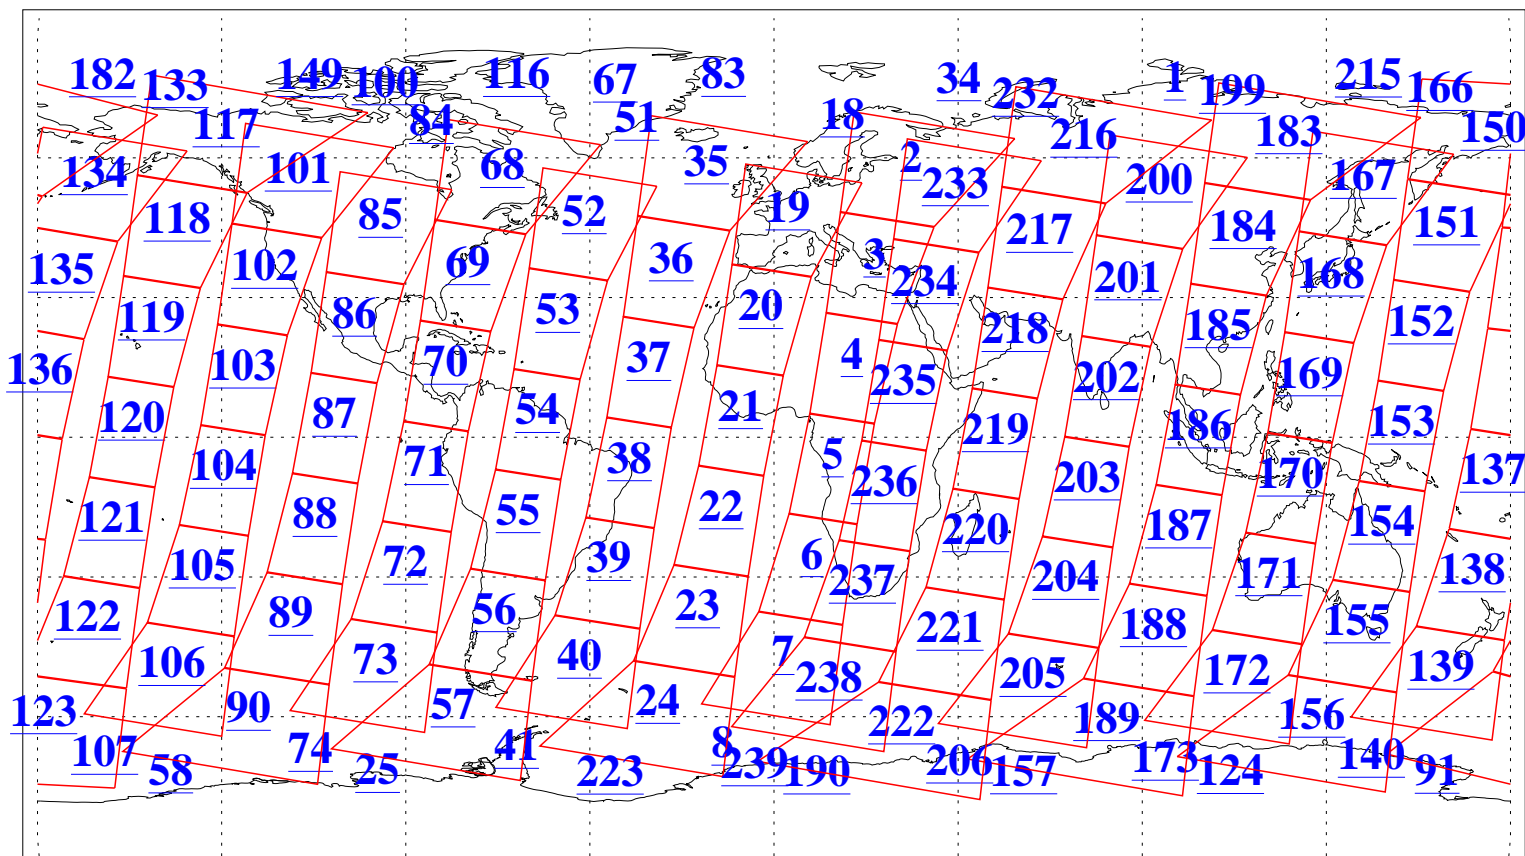

L1B Availability
AMSU Granules: 240
HSB Granules: 0
AIRS Granules: 240

15 Aug 2004
DoY 228
Aqua Day 834
Granules: 1 to 120

Granules: 121 to 240

Legend: AMSU Available, HSB Available, AIRS Available

L1B Availability
AMSU Granules: 240
HSB Granules: 0
AIRS Granules: 240

15 Aug 2004
DoY 228
Aqua Day 834

Ascending Granules

Descending Granules

Legend: AMSU Available, HSB Available, AIRS Available

L1B Availability
 AMSU Granules: 240
 HSB Granules: 0
 AIRS Granules: 240

15 Aug 2004
 DoY 228
 Aqua Day 834

Northern Hemisphere Granules

Southern Hemisphere Granules

Legend: AMSU Available, HSB Available, AIRS Available