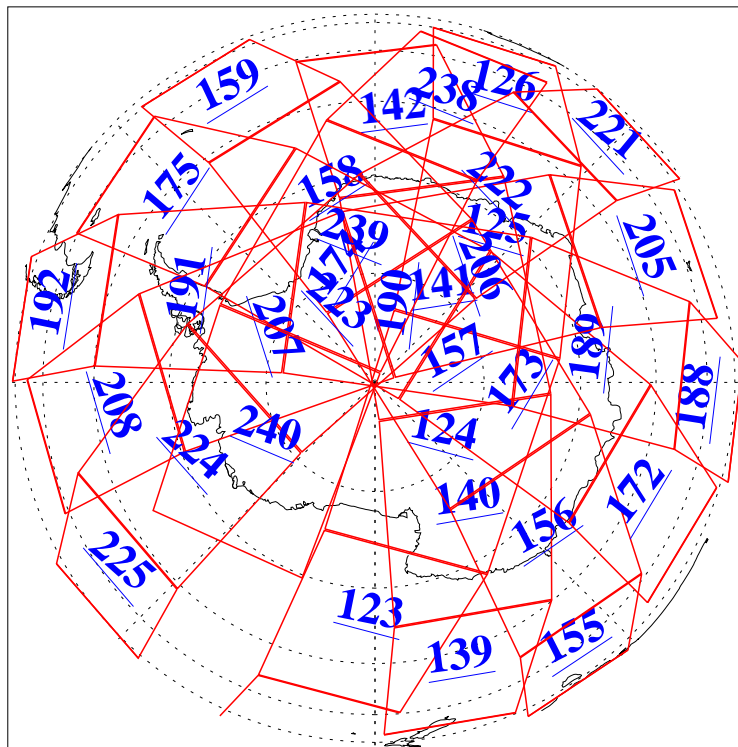

L1B Availability
AMSU Granules: 240
HSB Granules: 0
AIRS Granules: 240

15 Aug 2004
DoY 228
Aqua Day 834
Granules: 1 to 120

Granules: 121 to 240

Legend: AMSU Available, HSB Available, AIRS Available

L1B Availability
AMSU Granules: 240
HSB Granules: 0
AIRS Granules: 240

15 Aug 2004
DoY 228
Aqua Day 834

Ascending Granules

Descending Granules

Legend: AMSU Available, HSB Available, AIRS Available

L1B Availability
 AMSU Granules: 240
 HSB Granules: 0
 AIRS Granules: 240

15 Aug 2004
 DoY 228
 Aqua Day 834

Northern Hemisphere Granules

Southern Hemisphere Granules

Legend: AMSU Available, HSB Available, AIRS Available