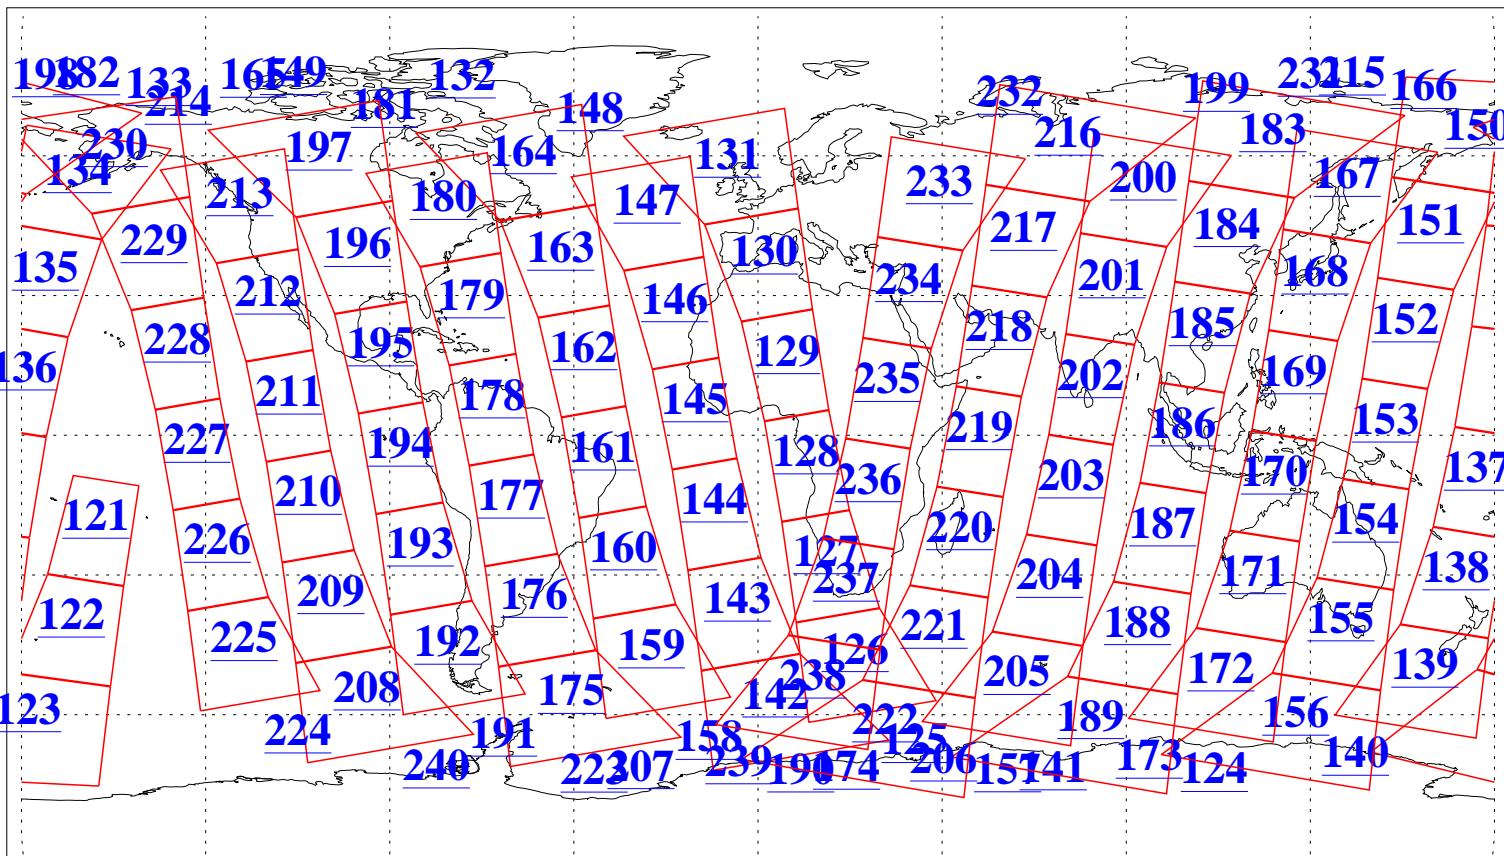

L1B Availability
AMSU Granules: 240
HSB Granules: 0
AIRS Granules: 240

15 Aug 2004
DoY 228
Aqua Day 834
Granules: 1 to 120

Granules: 121 to 240

Legend: AMSU Available, HSB Available, AIRS Available

L1B Availability
AMSU Granules: 240
HSB Granules: 0
AIRS Granules: 240

15 Aug 2004
DoY 228
Aqua Day 834

Ascending Granules

Descending Granules

Legend: AMSU Available, HSB Available, AIRS Available

L1B Availability
 AMSU Granules: 240
 HSB Granules: 0
 AIRS Granules: 240

15 Aug 2004
 DoY 228
 Aqua Day 834