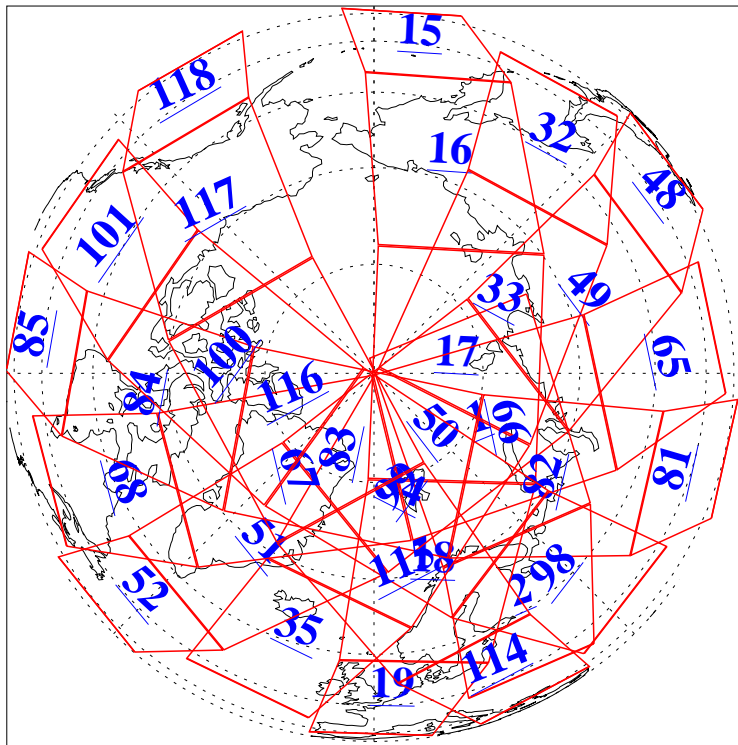

L1B Availability
AMSU Granules: 240
HSB Granules: 0
AIRS Granules: 240

15 Aug 2004
DoY 228
Aqua Day 834
Granules: 1 to 120

Granules: 121 to 240

Legend: AMSU Available, HSB Available, AIRS Available

L1B Availability
AMSU Granules: 240
HSB Granules: 0
AIRS Granules: 240

15 Aug 2004
DoY 228
Aqua Day 834

Ascending Granules

Descending Granules

Legend: AMSU Available, HSB Available, AIRS Available

L1B Availability
 AMSU Granules: 240
 HSB Granules: 0
 AIRS Granules: 240

15 Aug 2004
 DoY 228
 Aqua Day 834

Northern Hemisphere Granules

Southern Hemisphere Granules

Legend: AMSU Available, HSB Available, AIRS Available