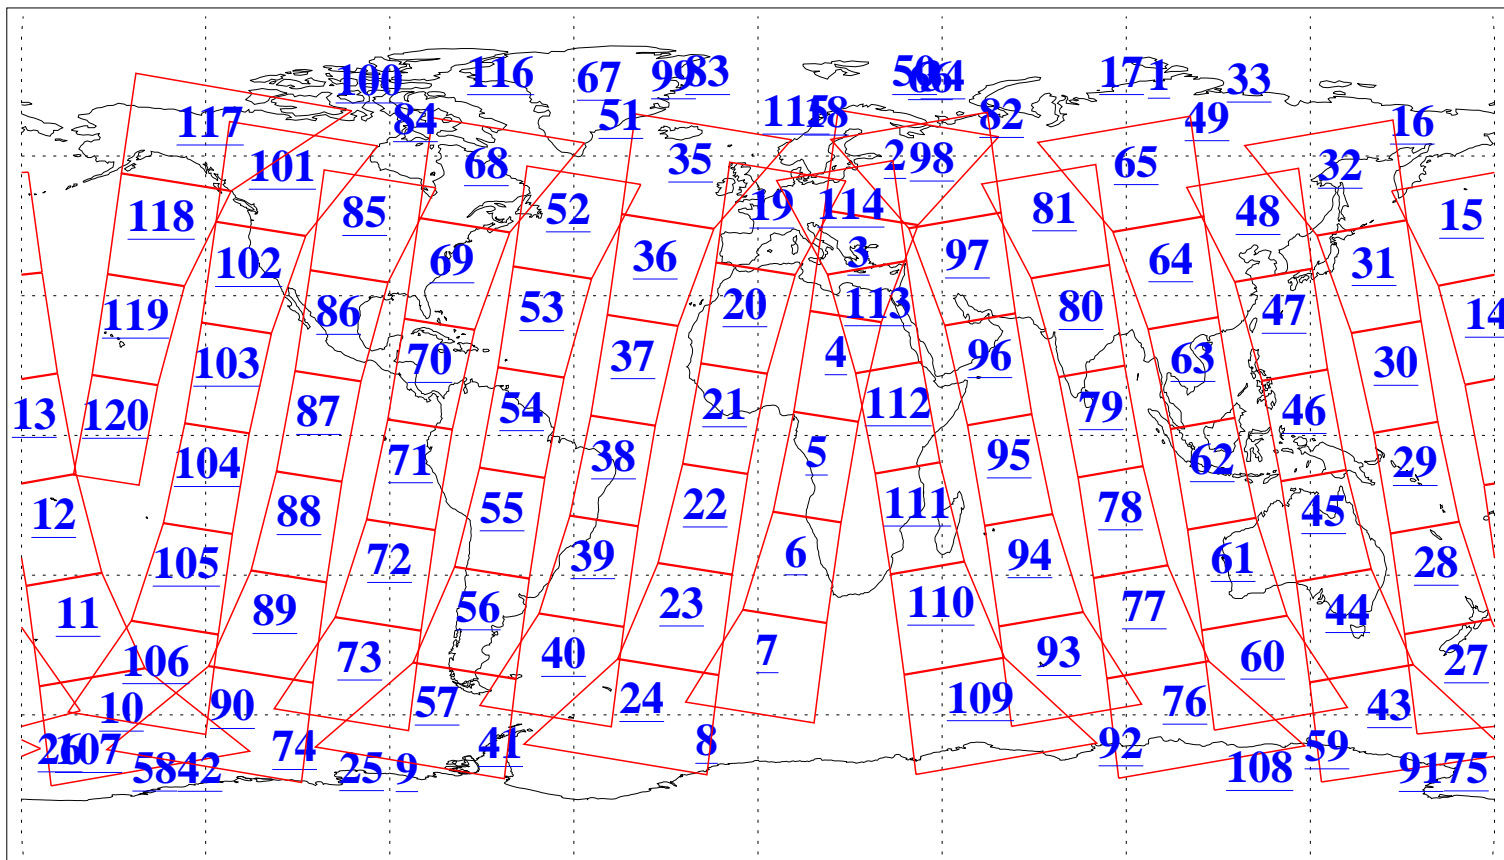

L1B Availability
AMSU Granules: 240
HSB Granules: 0
AIRS Granules: 240

15 Aug 2004
DoY 228
Aqua Day 834
Granules: 1 to 120

Granules: 121 to 240

Legend: AMSU Available, HSB Available, AIRS Available

L1B Availability
AMSU Granules: 240
HSB Granules: 0
AIRS Granules: 240

15 Aug 2004
DoY 228
Aqua Day 834

Ascending Granules

Descending Granules

Legend: AMSU Available, HSB Available, AIRS Available

L1B Availability
 AMSU Granules: 240
 HSB Granules: 0
 AIRS Granules: 240

15 Aug 2004
 DoY 228
 Aqua Day 834

Northern Hemisphere Granules

Southern Hemisphere Granules

Legend: AMSU Available, HSB Available, AIRS Available