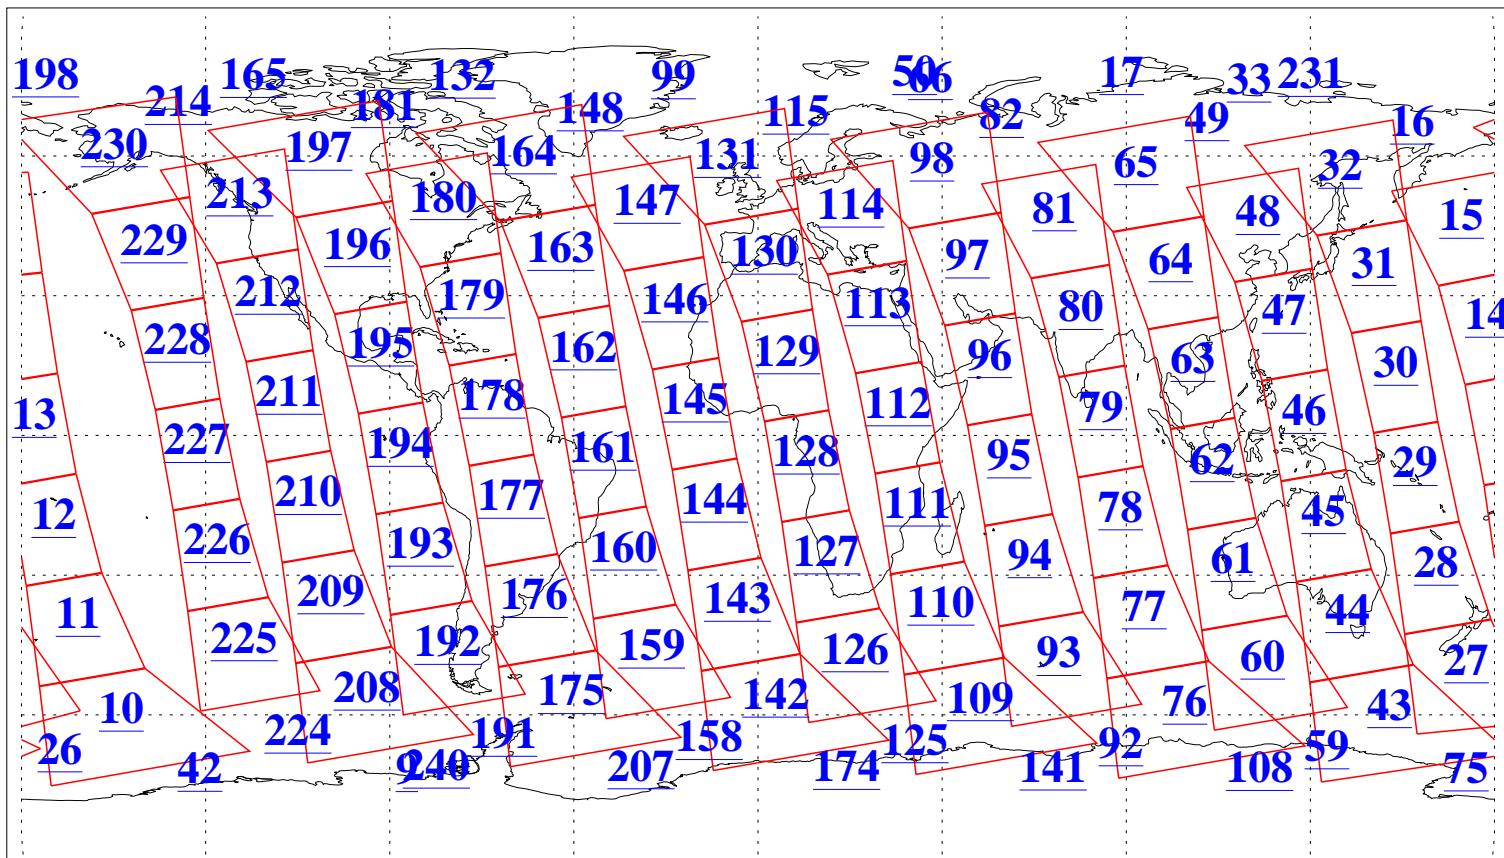

L1B Availability
AMSU Granules: 240
HSB Granules: 0
AIRS Granules: 240

15 Aug 2004
DoY 228
Aqua Day 834
Granules: 1 to 120

Granules: 121 to 240

Legend: AMSU Available, HSB Available, AIRS Available

L1B Availability
AMSU Granules: 240
HSB Granules: 0
AIRS Granules: 240

15 Aug 2004
DoY 228
Aqua Day 834

Ascending Granules

Descending Granules

Legend: AMSU Available, HSB Available, AIRS Available

L1B Availability
 AMSU Granules: 240
 HSB Granules: 0
 AIRS Granules: 240

15 Aug 2004
 DoY 228
 Aqua Day 834

Northern Hemisphere Granules

Southern Hemisphere Granules

Legend: AMSU Available, HSB Available, AIRS Available