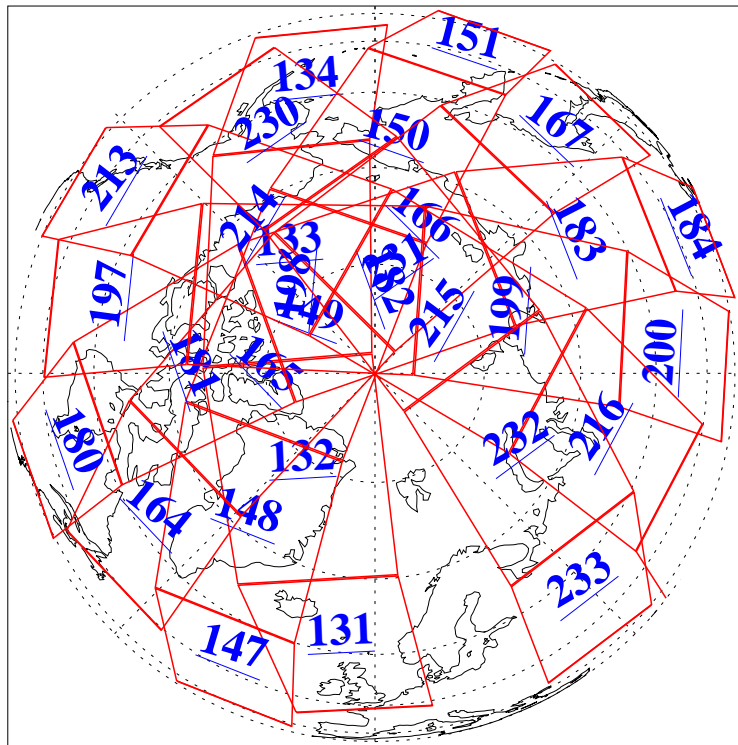

L1B Availability
AMSU Granules: 240
HSB Granules: 0
AIRS Granules: 240

15 Aug 2004
DoY 228
Aqua Day 834
Granules: 1 to 120

Granules: 121 to 240

Legend: AMSU Available, HSB Available, AIRS Available

L1B Availability
AMSU Granules: 240
HSB Granules: 0
AIRS Granules: 240

15 Aug 2004
DoY 228
Aqua Day 834

Ascending Granules

Descending Granules

Legend: AMSU Available, HSB Available, AIRS Available

L1B Availability
 AMSU Granules: 240
 HSB Granules: 0
 AIRS Granules: 240

15 Aug 2004
 DoY 228
 Aqua Day 834

Northern Hemisphere Granules

Southern Hemisphere Granules

Legend: AMSU Available, HSB Available, AIRS Available