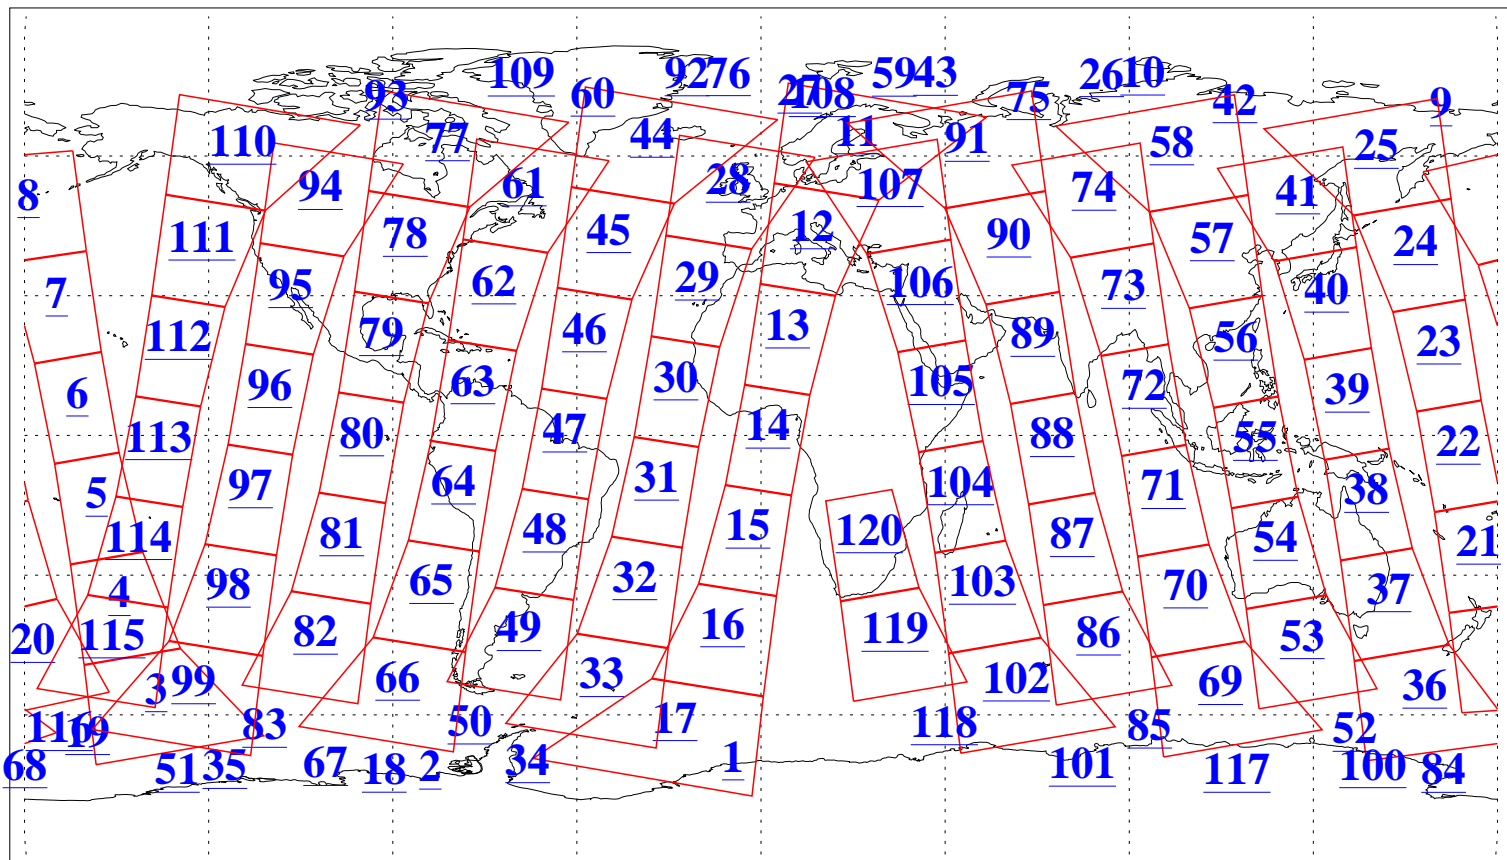

L1B Availability  
AMSU Granules: 240  
HSB Granules: 0  
AIRS Granules: 240

14 Aug 2004  
DoY 227  
Aqua Day 833  
Granules: 1 to 120

Granules: 121 to 240

Legend: AMSU Available, HSB Available, AIRS Available

L1B Availability  
AMSU Granules: 240  
HSB Granules: 0  
AIRS Granules: 240

14 Aug 2004  
DoY 227  
Aqua Day 833

Ascending Granules

Descending Granules

Legend: AMSU Available, HSB Available, AIRS Available

L1B Availability  
 AMSU Granules: 240  
 HSB Granules: 0  
 AIRS Granules: 240

14 Aug 2004  
 DoY 227  
 Aqua Day 833

Northern Hemisphere Granules

Southern Hemisphere Granules

Legend: AMSU Available, HSB Available, AIRS Available