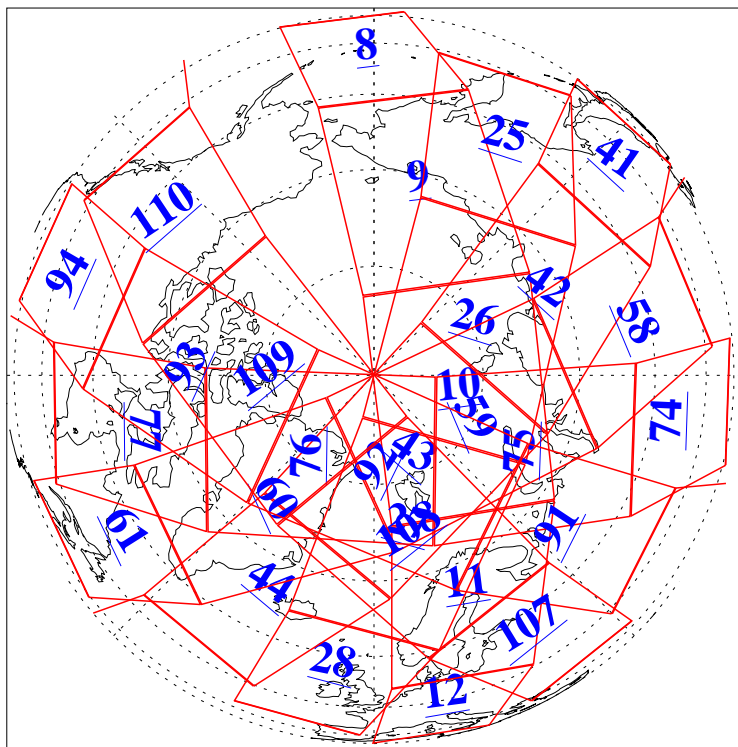

L1B Availability  
AMSU Granules: 240  
HSB Granules: 0  
AIRS Granules: 240

14 Aug 2004  
DoY 227  
Aqua Day 833  
Granules: 1 to 120

Granules: 121 to 240

Legend: AMSU Available, HSB Available, AIRS Available

L1B Availability  
AMSU Granules: 240  
HSB Granules: 0  
AIRS Granules: 240

14 Aug 2004  
DoY 227  
Aqua Day 833

Ascending Granules

Descending Granules

Legend: AMSU Available, HSB Available, AIRS Available

L1B Availability  
 AMSU Granules: 240  
 HSB Granules: 0  
 AIRS Granules: 240

14 Aug 2004  
 DoY 227  
 Aqua Day 833

Northern Hemisphere Granules

Southern Hemisphere Granules

Legend: AMSU Available, HSB Available, AIRS Available