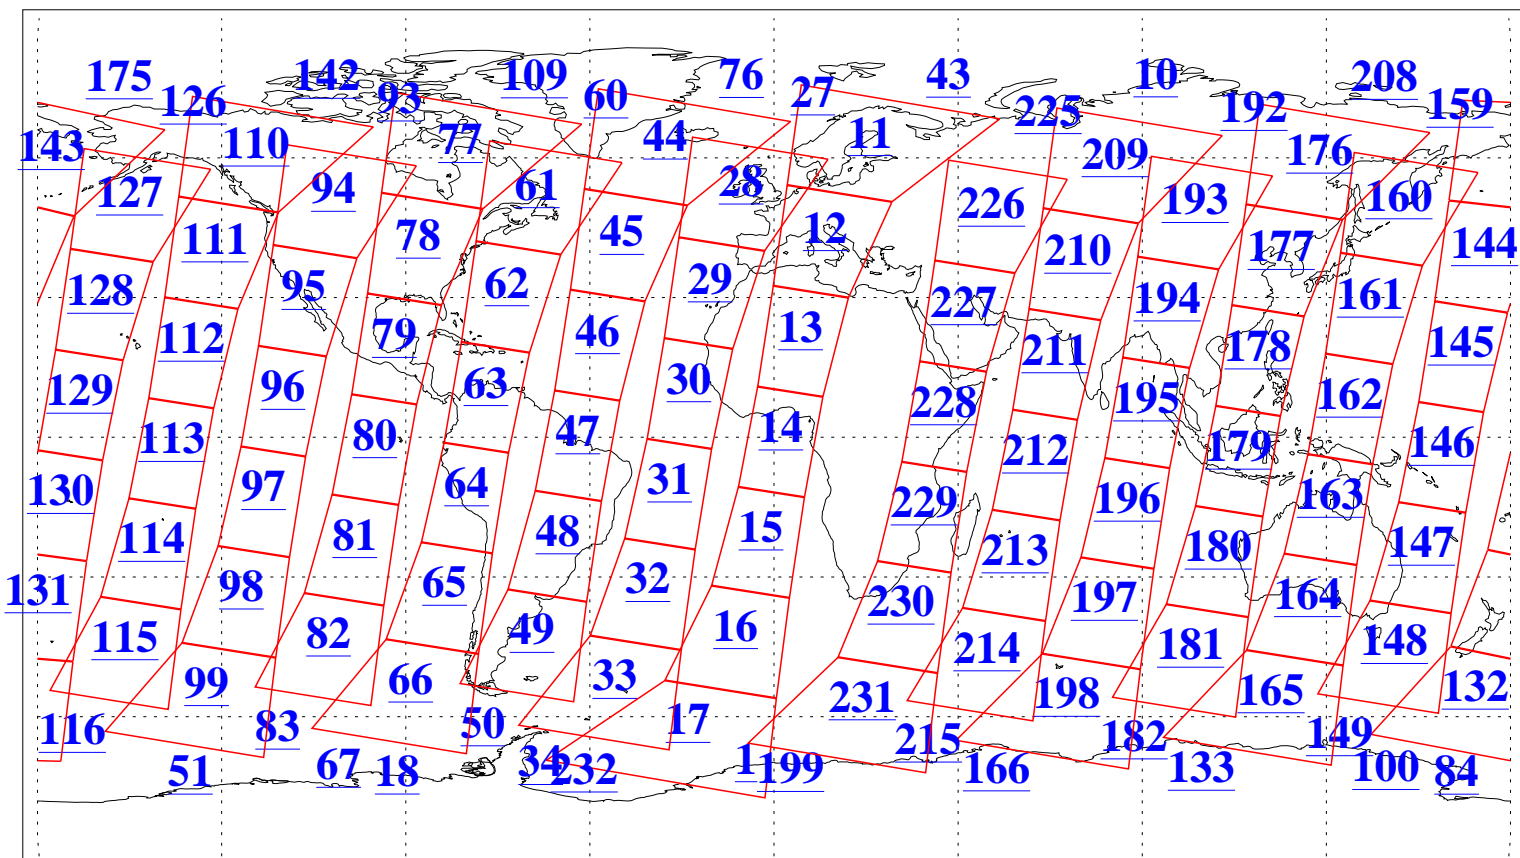

L1B Availability  
AMSU Granules: 240  
HSB Granules: 0  
AIRS Granules: 240

14 Aug 2004  
DoY 227  
Aqua Day 833  
Granules: 1 to 120

Granules: 121 to 240

Legend: AMSU Available, HSB Available, AIRS Available

L1B Availability  
AMSU Granules: 240  
HSB Granules: 0  
AIRS Granules: 240

14 Aug 2004  
DoY 227  
Aqua Day 833

Ascending Granules

Descending Granules

Legend: AMSU Available, HSB Available, AIRS Available

L1B Availability  
 AMSU Granules: 240  
 HSB Granules: 0  
 AIRS Granules: 240

14 Aug 2004  
 DoY 227  
 Aqua Day 833

Northern Hemisphere Granules

Southern Hemisphere Granules

Legend: AMSU Available, HSB Available, AIRS Available