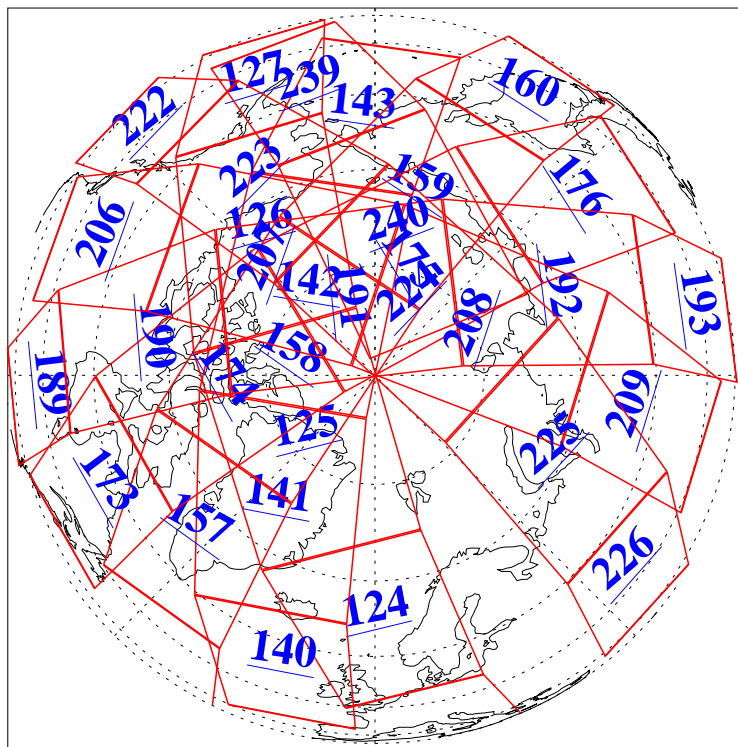

L1B Availability  
AMSU Granules: 240  
HSB Granules: 0  
AIRS Granules: 240

14 Aug 2004  
DoY 227  
Aqua Day 833  
Granules: 1 to 120

Granules: 121 to 240

Legend: AMSU Available, HSB Available, AIRS Available

L1B Availability  
AMSU Granules: 240  
HSB Granules: 0  
AIRS Granules: 240

14 Aug 2004  
DoY 227  
Aqua Day 833

Ascending Granules

Descending Granules

Legend: AMSU Available, HSB Available, AIRS Available

L1B Availability  
 AMSU Granules: 240  
 HSB Granules: 0  
 AIRS Granules: 240

14 Aug 2004  
 DoY 227  
 Aqua Day 833

Northern Hemisphere Granules

Southern Hemisphere Granules

Legend: AMSU Available, HSB Available, AIRS Available