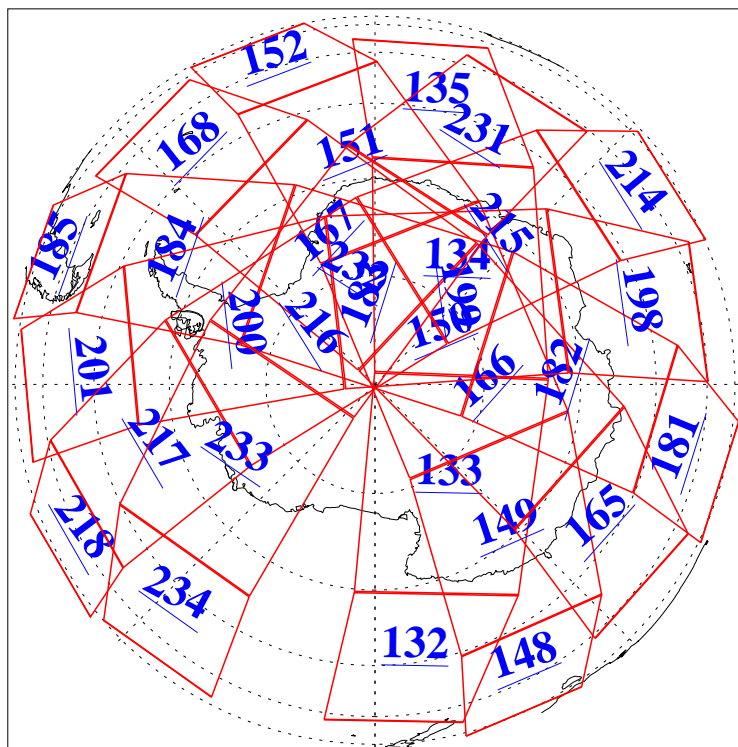

L1B Availability  
AMSU Granules: 240  
HSB Granules: 0  
AIRS Granules: 240

14 Aug 2004  
DoY 227  
Aqua Day 833  
Granules: 1 to 120

Granules: 121 to 240

Legend: AMSU Available, HSB Available, AIRS Available

L1B Availability  
AMSU Granules: 240  
HSB Granules: 0  
AIRS Granules: 240

14 Aug 2004  
DoY 227  
Aqua Day 833

Ascending Granules

Descending Granules

Legend: AMSU Available, HSB Available, AIRS Available

L1B Availability  
 AMSU Granules: 240  
 HSB Granules: 0  
 AIRS Granules: 240

14 Aug 2004  
 DoY 227  
 Aqua Day 833

Northern Hemisphere Granules

Southern Hemisphere Granules

Legend: AMSU Available, HSB Available, AIRS Available