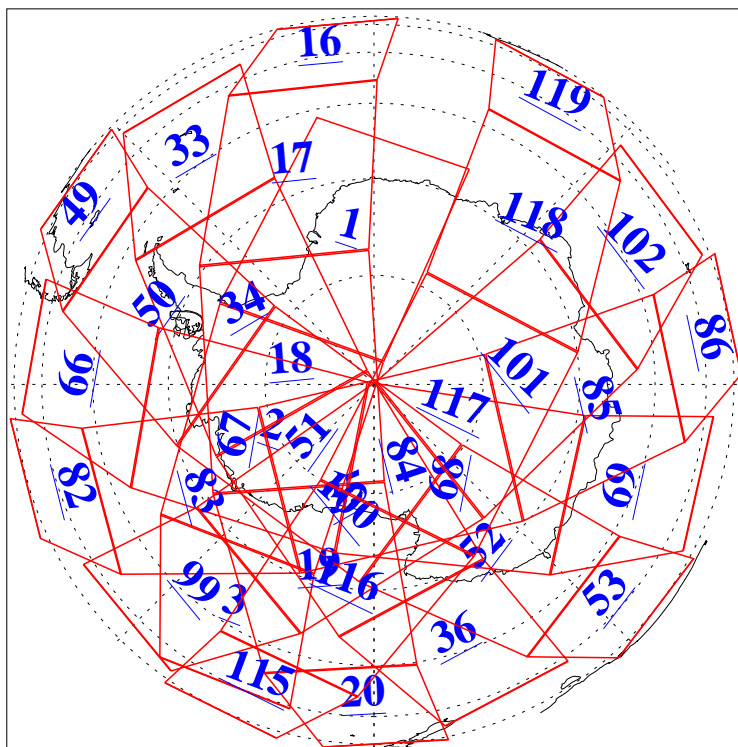

L1B Availability  
AMSU Granules: 240  
HSB Granules: 0  
AIRS Granules: 240

14 Aug 2004  
DoY 227  
Aqua Day 833  
Granules: 1 to 120

Granules: 121 to 240

Legend: AMSU Available, HSB Available, AIRS Available

L1B Availability  
AMSU Granules: 240  
HSB Granules: 0  
AIRS Granules: 240

14 Aug 2004  
DoY 227  
Aqua Day 833

Ascending Granules

Descending Granules

Legend: AMSU Available, HSB Available, AIRS Available

L1B Availability  
 AMSU Granules: 240  
 HSB Granules: 0  
 AIRS Granules: 240

14 Aug 2004  
 DoY 227  
 Aqua Day 833

Northern Hemisphere Granules

Southern Hemisphere Granules

Legend: AMSU Available, HSB Available, AIRS Available