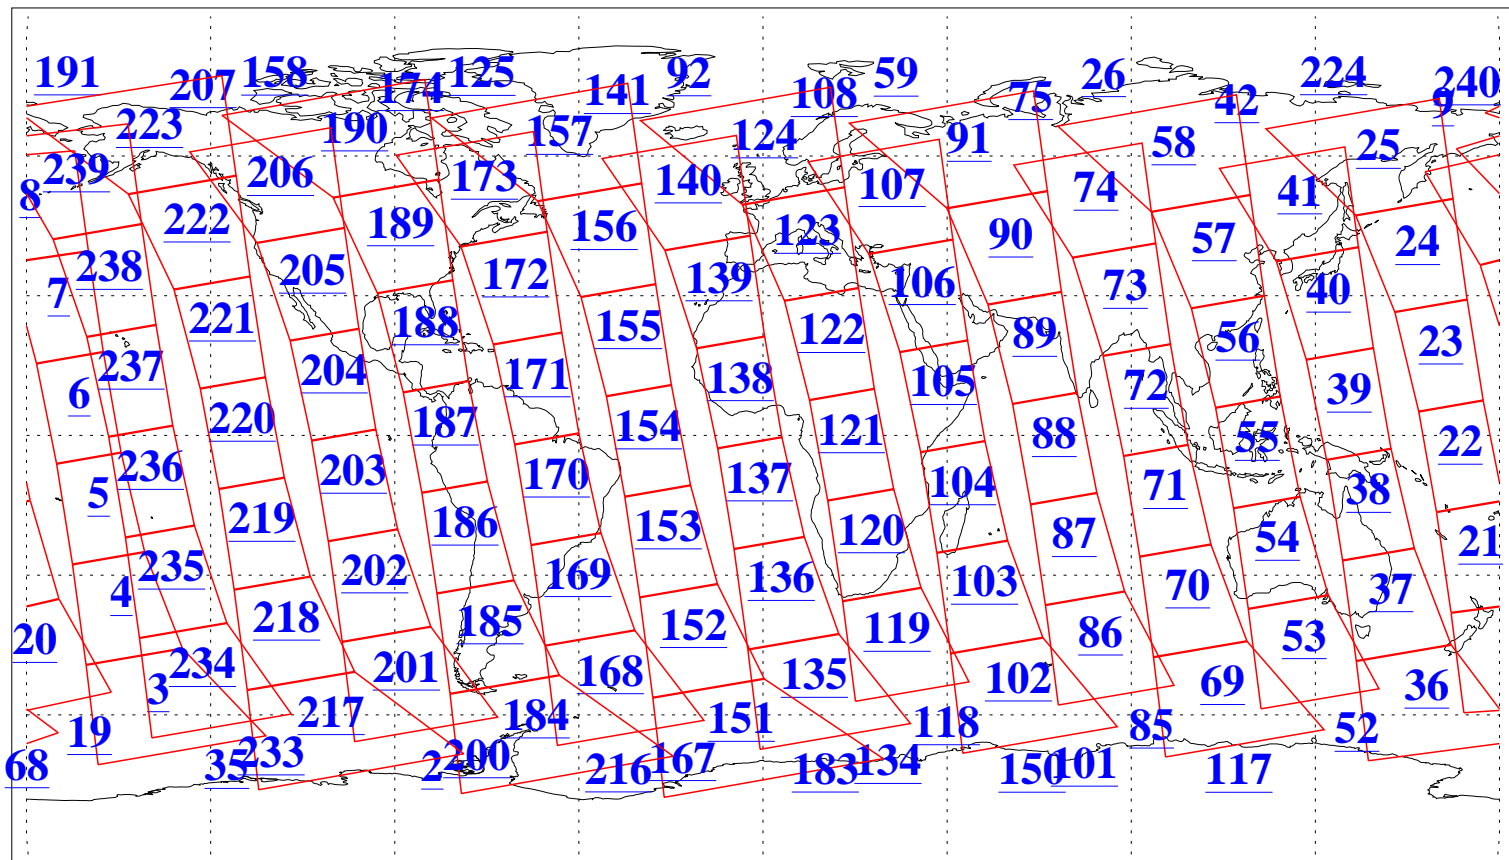

L1B Availability  
AMSU Granules: 240  
HSB Granules: 0  
AIRS Granules: 240

14 Aug 2004  
DoY 227  
Aqua Day 833  
Granules: 1 to 120

Granules: 121 to 240

Legend: AMSU Available, HSB Available, AIRS Available

L1B Availability  
AMSU Granules: 240  
HSB Granules: 0  
AIRS Granules: 240

14 Aug 2004  
DoY 227  
Aqua Day 833

Ascending Granules

Descending Granules

Legend: AMSU Available, HSB Available, AIRS Available

L1B Availability  
 AMSU Granules: 240  
 HSB Granules: 0  
 AIRS Granules: 240

14 Aug 2004  
 DoY 227  
 Aqua Day 833

Northern Hemisphere Granules

Southern Hemisphere Granules

Legend: AMSU Available, HSB Available, AIRS Available