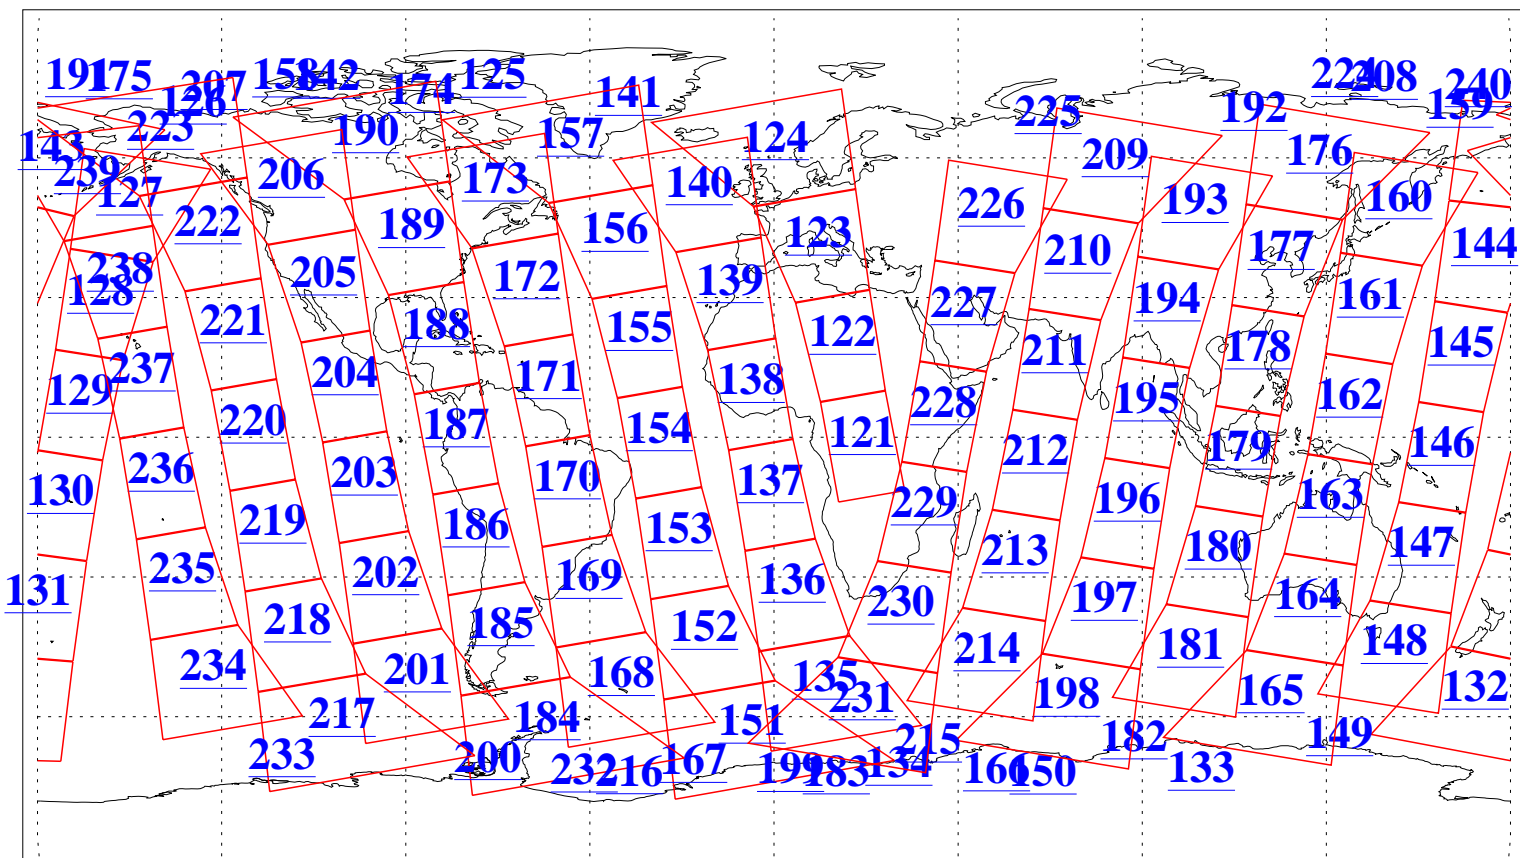

L1B Availability  
AMSU Granules: 240  
HSB Granules: 0  
AIRS Granules: 240

14 Aug 2004  
DoY 227  
Aqua Day 833  
Granules: 1 to 120

Granules: 121 to 240

Legend: AMSU Available, HSB Available, AIRS Available

L1B Availability  
AMSU Granules: 240  
HSB Granules: 0  
AIRS Granules: 240

14 Aug 2004  
DoY 227  
Aqua Day 833

Ascending Granules

Descending Granules

Legend: AMSU Available, HSB Available, AIRS Available

L1B Availability  
 AMSU Granules: 240  
 HSB Granules: 0  
 AIRS Granules: 240

14 Aug 2004  
 DoY 227  
 Aqua Day 833

Northern Hemisphere Granules

Southern Hemisphere Granules

Legend: AMSU Available, HSB Available, AIRS Available