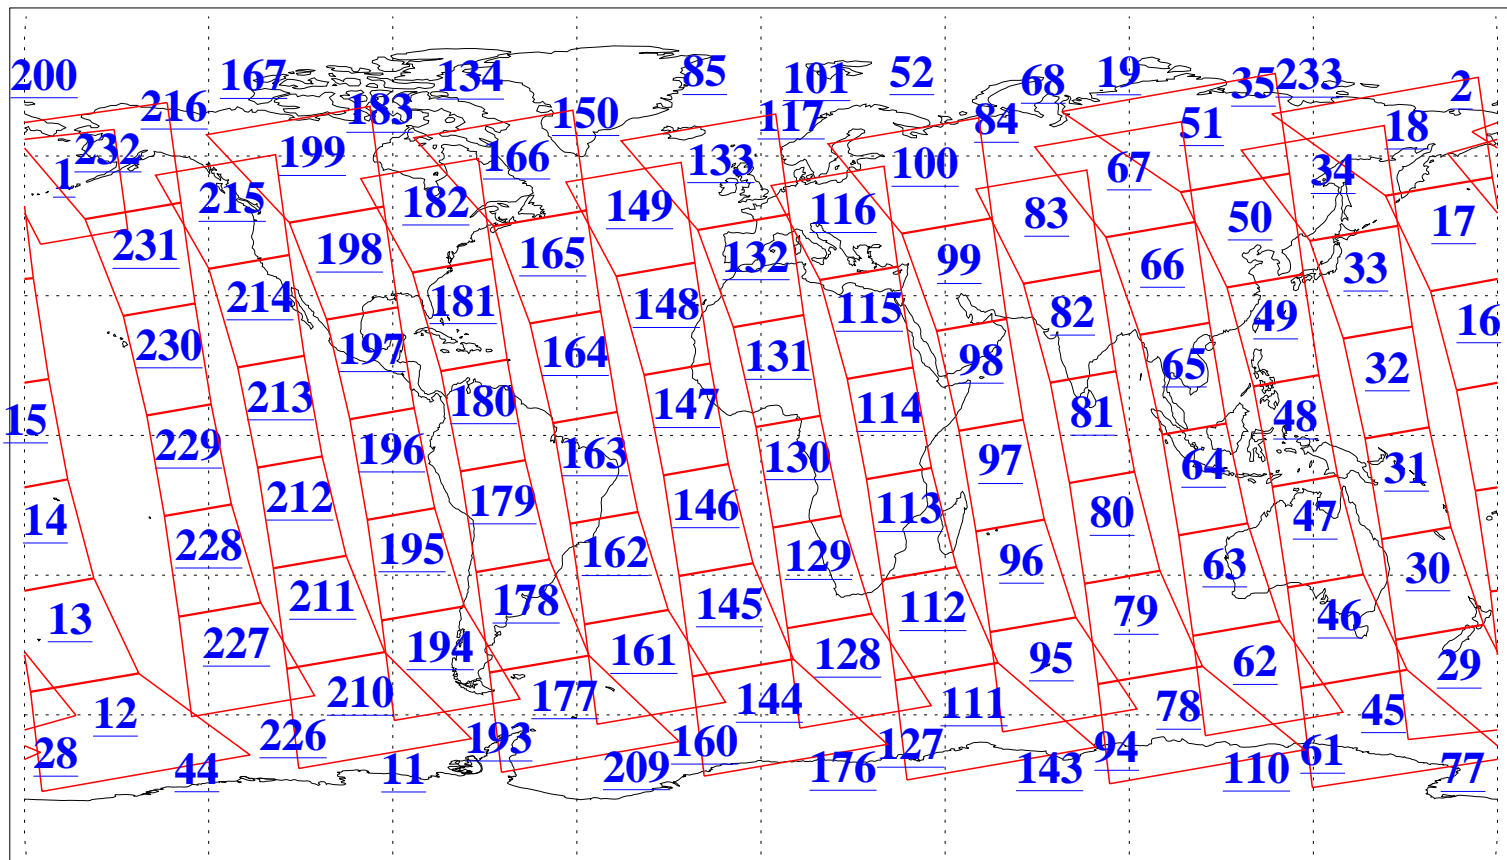

L1B Availability
AMSU Granules: 240
HSB Granules: 0
AIRS Granules: 240

13 Aug 2004
DoY 226
Aqua Day 832
Granules: 1 to 120

Granules: 121 to 240

Legend: AMSU Available, HSB Available, AIRS Available

L1B Availability
AMSU Granules: 240
HSB Granules: 0
AIRS Granules: 240

13 Aug 2004
DoY 226
Aqua Day 832

Ascending Granules

Descending Granules

Legend: AMSU Available, HSB Available, AIRS Available

L1B Availability
 AMSU Granules: 240
 HSB Granules: 0
 AIRS Granules: 240

13 Aug 2004
 DoY 226
 Aqua Day 832

Northern Hemisphere Granules

Southern Hemisphere Granules

Legend: AMSU Available, HSB Available, AIRS Available