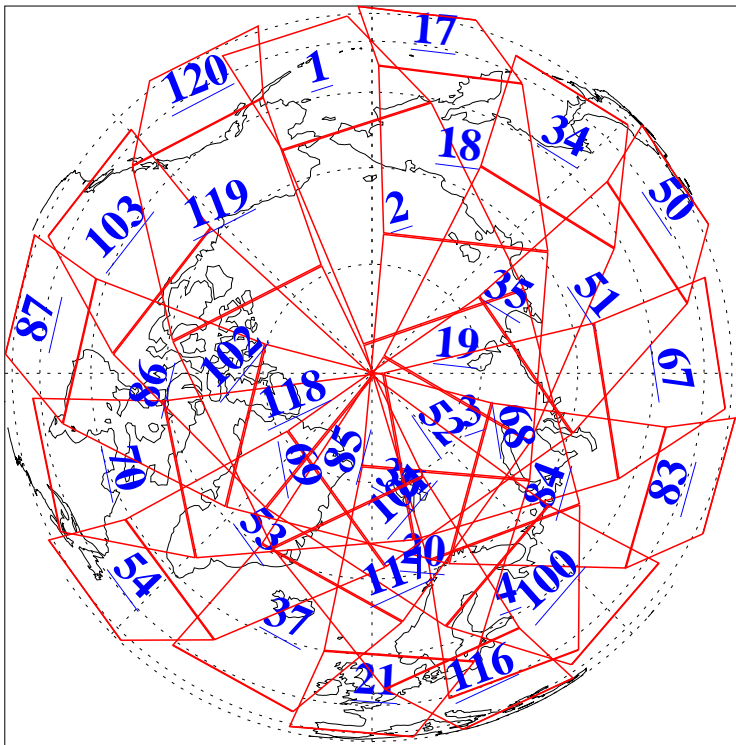

L1B Availability
AMSU Granules: 240
HSB Granules: 0
AIRS Granules: 240

13 Aug 2004
DoY 226
Aqua Day 832
Granules: 1 to 120

Granules: 121 to 240

Legend: AMSU Available, HSB Available, AIRS Available

L1B Availability
AMSU Granules: 240
HSB Granules: 0
AIRS Granules: 240

13 Aug 2004
DoY 226
Aqua Day 832

Ascending Granules

Descending Granules

Legend: AMSU Available, HSB Available, AIRS Available

L1B Availability
 AMSU Granules: 240
 HSB Granules: 0
 AIRS Granules: 240

13 Aug 2004
 DoY 226
 Aqua Day 832

Northern Hemisphere Granules

Southern Hemisphere Granules

Legend: AMSU Available, HSB Available, AIRS Available