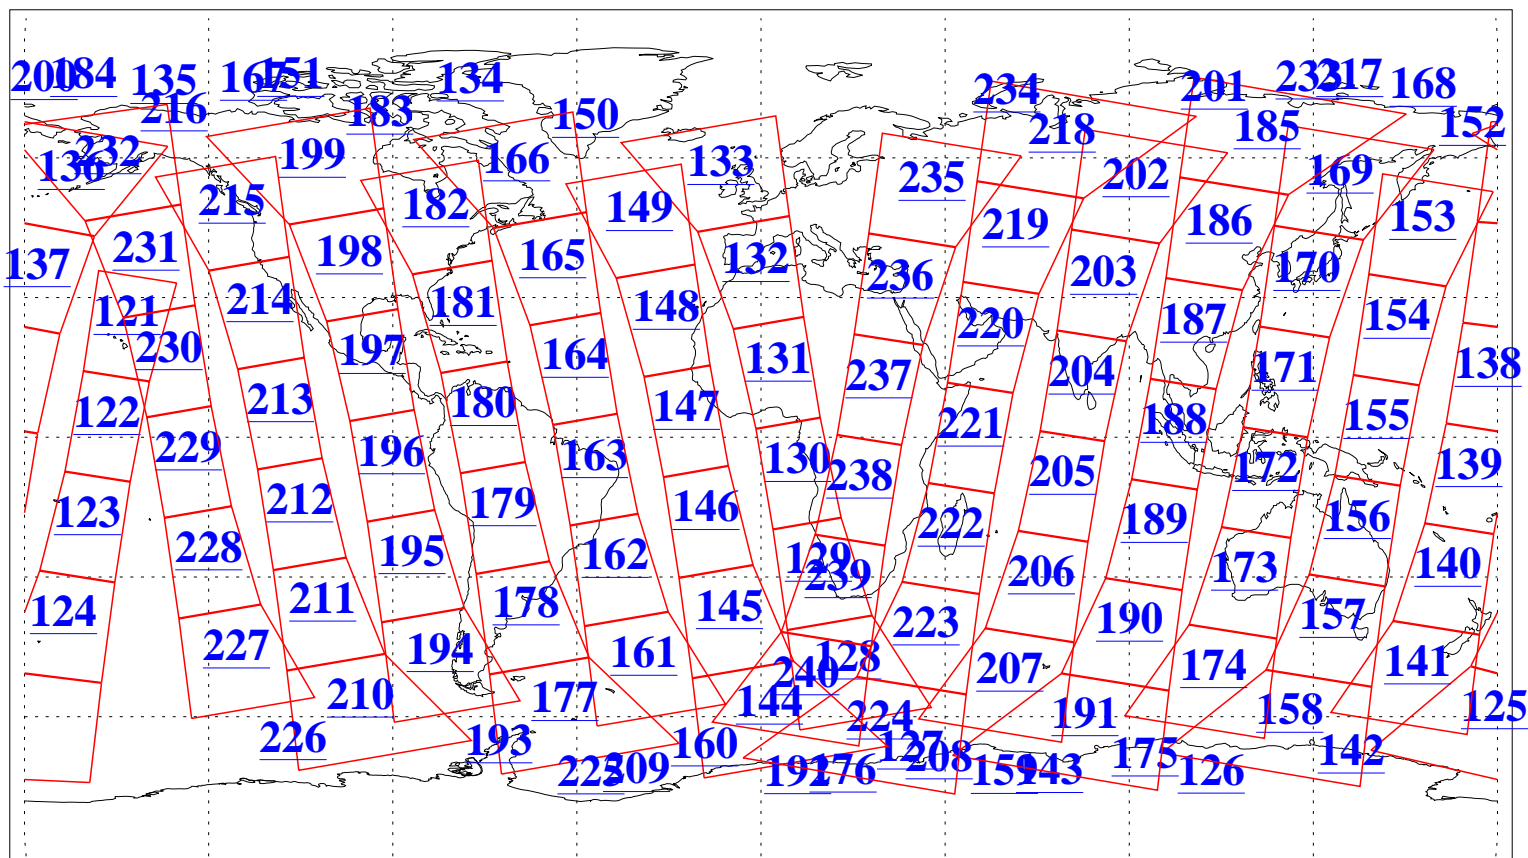

L1B Availability
AMSU Granules: 240
HSB Granules: 0
AIRS Granules: 240

13 Aug 2004
DoY 226
Aqua Day 832
Granules: 1 to 120

Granules: 121 to 240

Legend: AMSU Available, HSB Available, AIRS Available

L1B Availability
AMSU Granules: 240
HSB Granules: 0
AIRS Granules: 240

13 Aug 2004
DoY 226
Aqua Day 832

Ascending Granules

Descending Granules

Legend: AMSU Available, HSB Available, AIRS Available

L1B Availability
 AMSU Granules: 240
 HSB Granules: 0
 AIRS Granules: 240

13 Aug 2004
 DoY 226
 Aqua Day 832