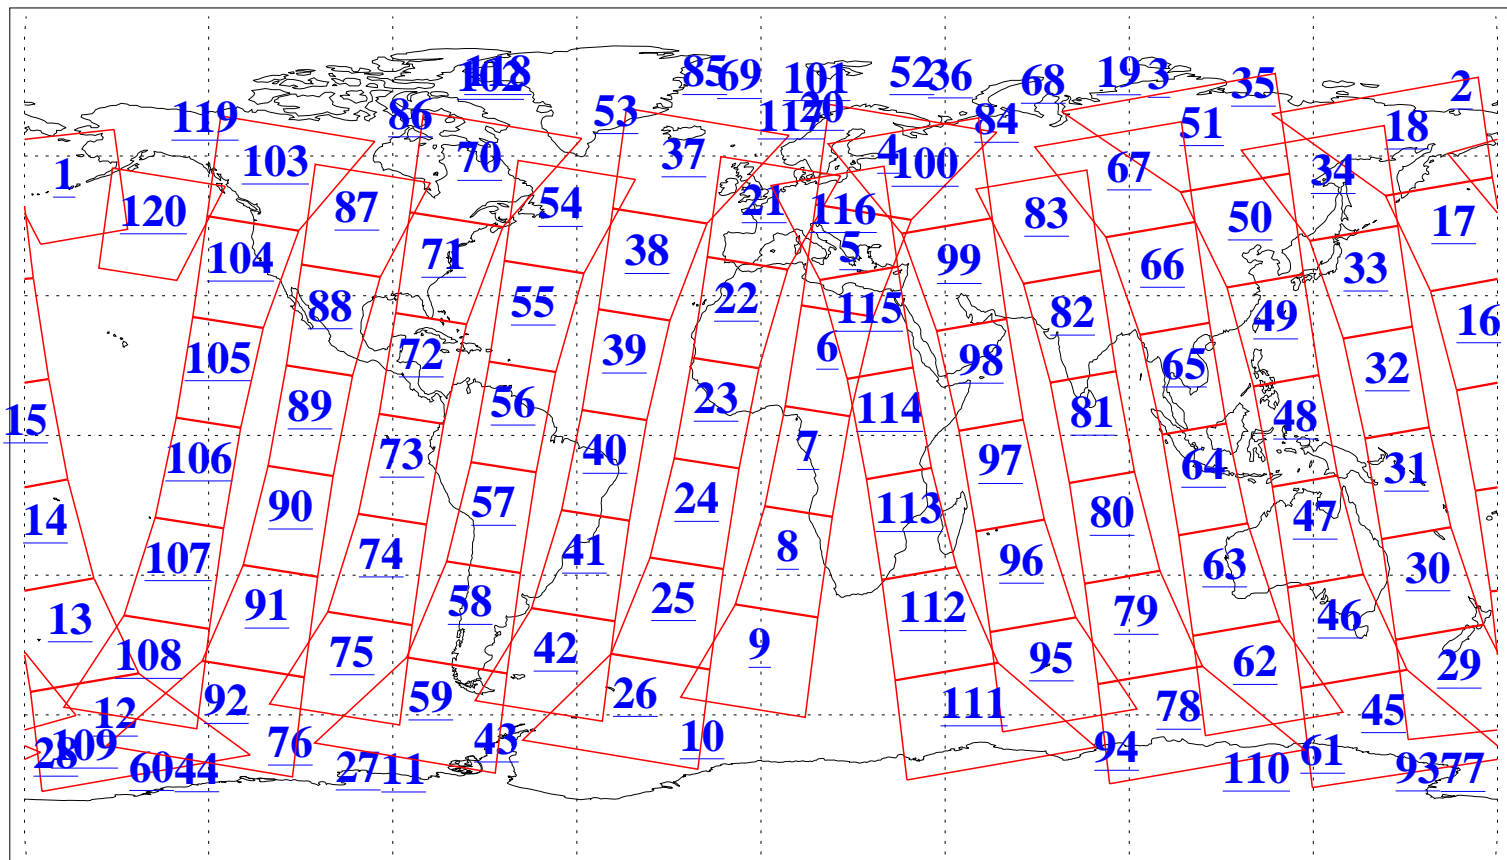

L1B Availability
AMSU Granules: 240
HSB Granules: 0
AIRS Granules: 240

13 Aug 2004
DoY 226
Aqua Day 832
Granules: 1 to 120

Granules: 121 to 240

Legend: AMSU Available, HSB Available, AIRS Available

L1B Availability
AMSU Granules: 240
HSB Granules: 0
AIRS Granules: 240

13 Aug 2004
DoY 226
Aqua Day 832

Ascending Granules

Descending Granules

Legend: AMSU Available, HSB Available, AIRS Available

L1B Availability
 AMSU Granules: 240
 HSB Granules: 0
 AIRS Granules: 240

13 Aug 2004
 DoY 226
 Aqua Day 832

Northern Hemisphere Granules

Southern Hemisphere Granules

Legend: AMSU Available, HSB Available, AIRS Available