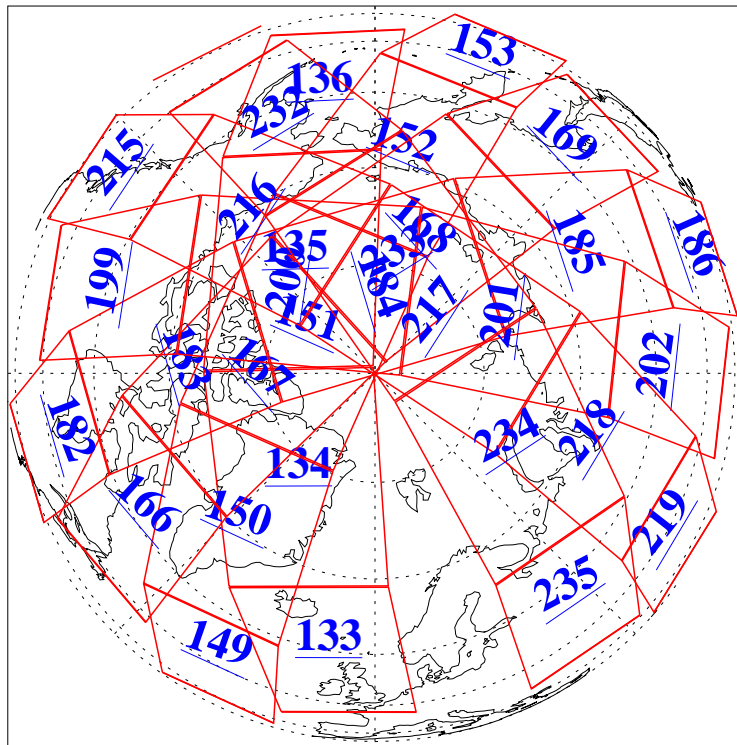

L1B Availability
AMSU Granules: 240
HSB Granules: 0
AIRS Granules: 240

13 Aug 2004
DoY 226
Aqua Day 832
Granules: 1 to 120

Granules: 121 to 240

Legend: AMSU Available, HSB Available, AIRS Available

L1B Availability
AMSU Granules: 240
HSB Granules: 0
AIRS Granules: 240

13 Aug 2004
DoY 226
Aqua Day 832

Ascending Granules

Descending Granules

Legend: AMSU Available, HSB Available, AIRS Available

L1B Availability
 AMSU Granules: 240
 HSB Granules: 0
 AIRS Granules: 240

13 Aug 2004
 DoY 226
 Aqua Day 832

Northern Hemisphere Granules

Southern Hemisphere Granules

Legend: AMSU Available, HSB Available, AIRS Available