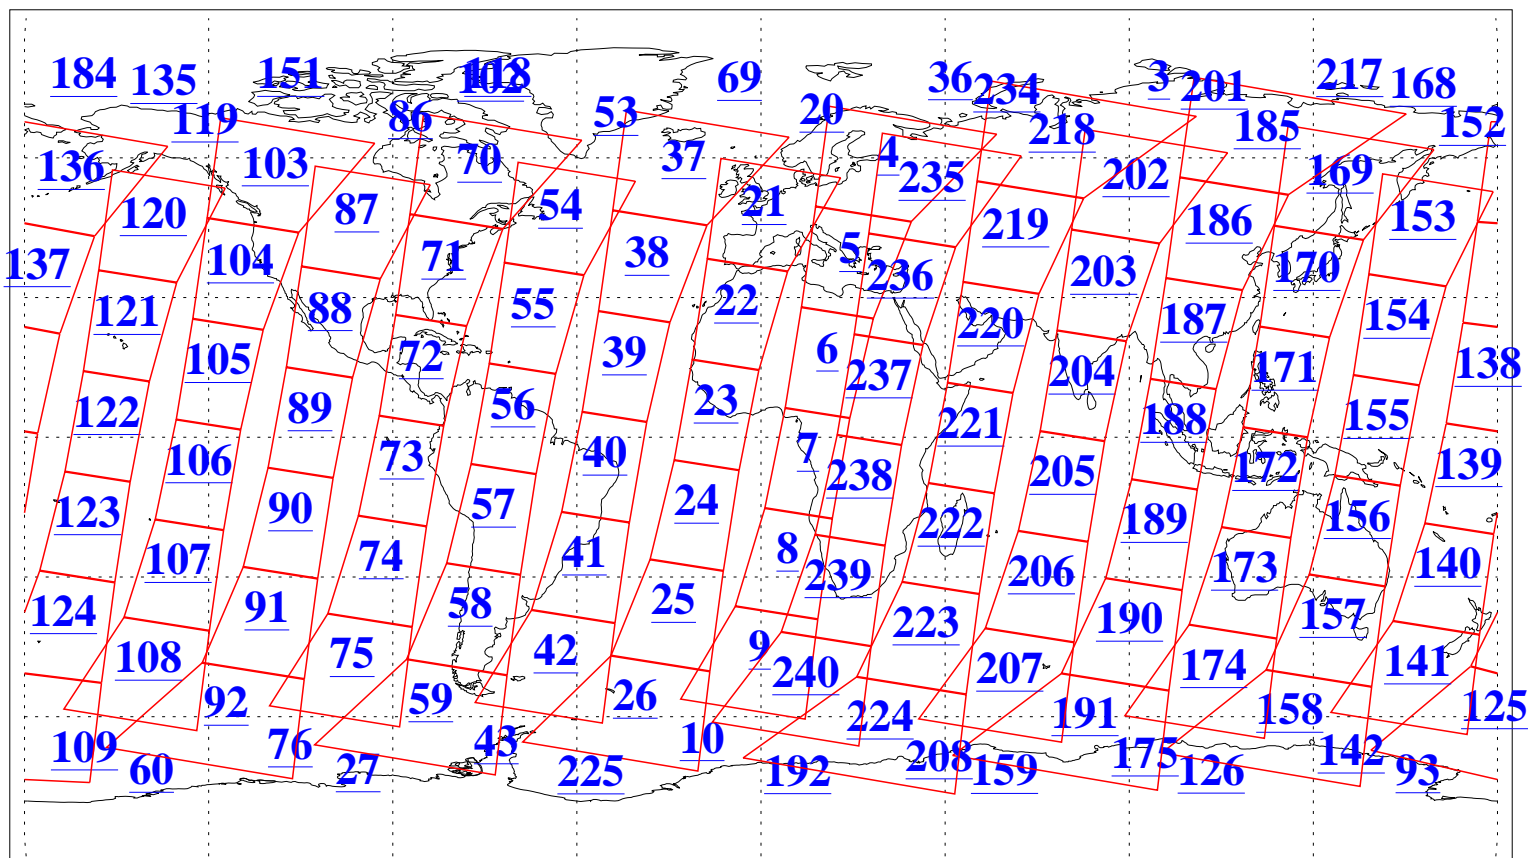

L1B Availability
AMSU Granules: 240
HSB Granules: 0
AIRS Granules: 240

13 Aug 2004
DoY 226
Aqua Day 832
Granules: 1 to 120

Granules: 121 to 240

Legend: AMSU Available, HSB Available, AIRS Available

L1B Availability
AMSU Granules: 240
HSB Granules: 0
AIRS Granules: 240

13 Aug 2004
DoY 226
Aqua Day 832

Ascending Granules

Descending Granules

Legend: AMSU Available, HSB Available, AIRS Available

L1B Availability
 AMSU Granules: 240
 HSB Granules: 0
 AIRS Granules: 240

13 Aug 2004
 DoY 226
 Aqua Day 832

Northern Hemisphere Granules

Southern Hemisphere Granules

Legend: AMSU Available, HSB Available, AIRS Available