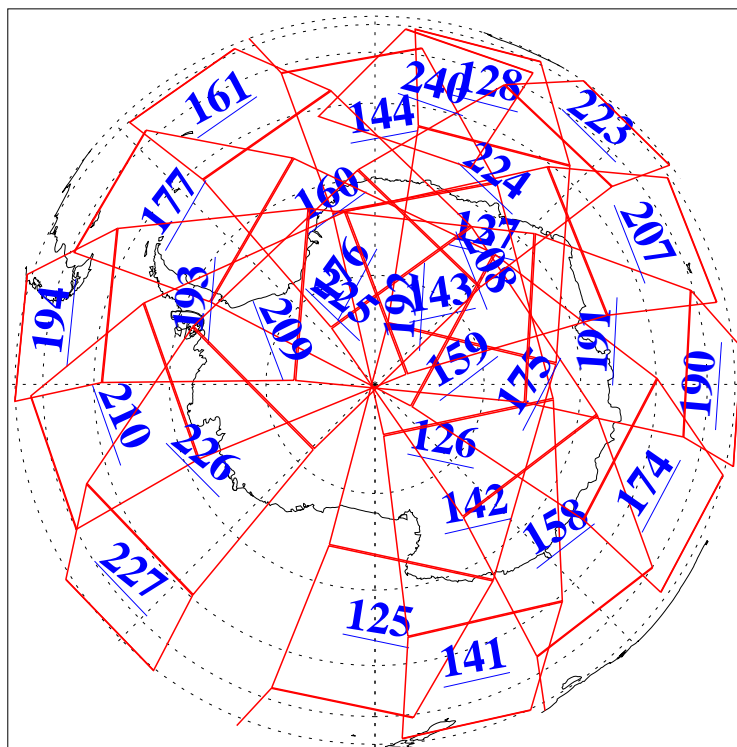

L1B Availability
AMSU Granules: 240
HSB Granules: 0
AIRS Granules: 240

13 Aug 2004
DoY 226
Aqua Day 832
Granules: 1 to 120

Granules: 121 to 240

Legend: AMSU Available, HSB Available, AIRS Available

L1B Availability
AMSU Granules: 240
HSB Granules: 0
AIRS Granules: 240

13 Aug 2004
DoY 226
Aqua Day 832

Ascending Granules

Descending Granules

Legend: AMSU Available, HSB Available, AIRS Available

L1B Availability
 AMSU Granules: 240
 HSB Granules: 0
 AIRS Granules: 240

13 Aug 2004
 DoY 226
 Aqua Day 832

Northern Hemisphere Granules

Southern Hemisphere Granules

Legend: AMSU Available, HSB Available, AIRS Available