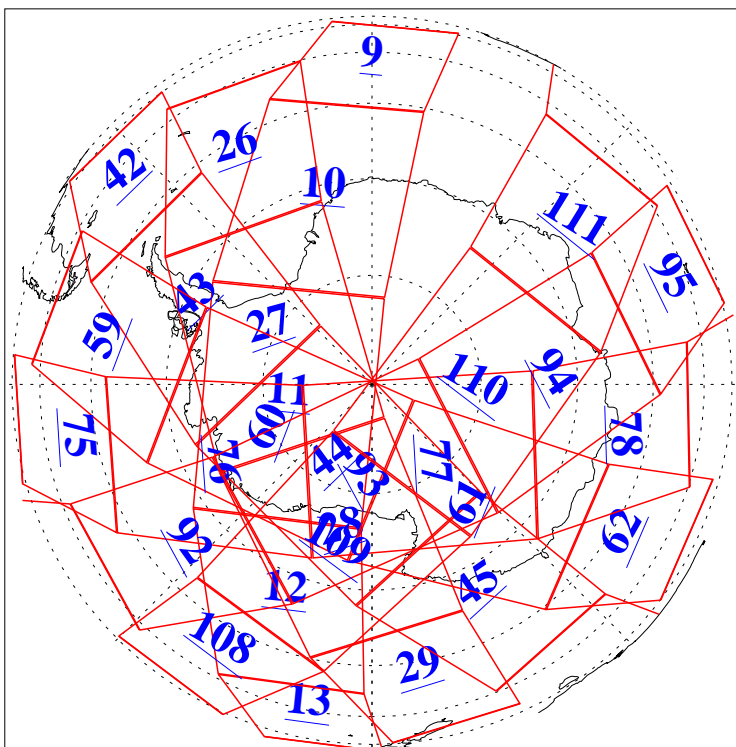

L1B Availability
AMSU Granules: 240
HSB Granules: 0
AIRS Granules: 240

13 Aug 2004
DoY 226
Aqua Day 832
Granules: 1 to 120

Granules: 121 to 240

Legend: AMSU Available, HSB Available, AIRS Available

L1B Availability
AMSU Granules: 240
HSB Granules: 0
AIRS Granules: 240

13 Aug 2004
DoY 226
Aqua Day 832

Ascending Granules

Descending Granules

Legend: AMSU Available, HSB Available, AIRS Available

L1B Availability
 AMSU Granules: 240
 HSB Granules: 0
 AIRS Granules: 240

13 Aug 2004
 DoY 226
 Aqua Day 832

Northern Hemisphere Granules

Southern Hemisphere Granules

Legend: AMSU Available, HSB Available, AIRS Available