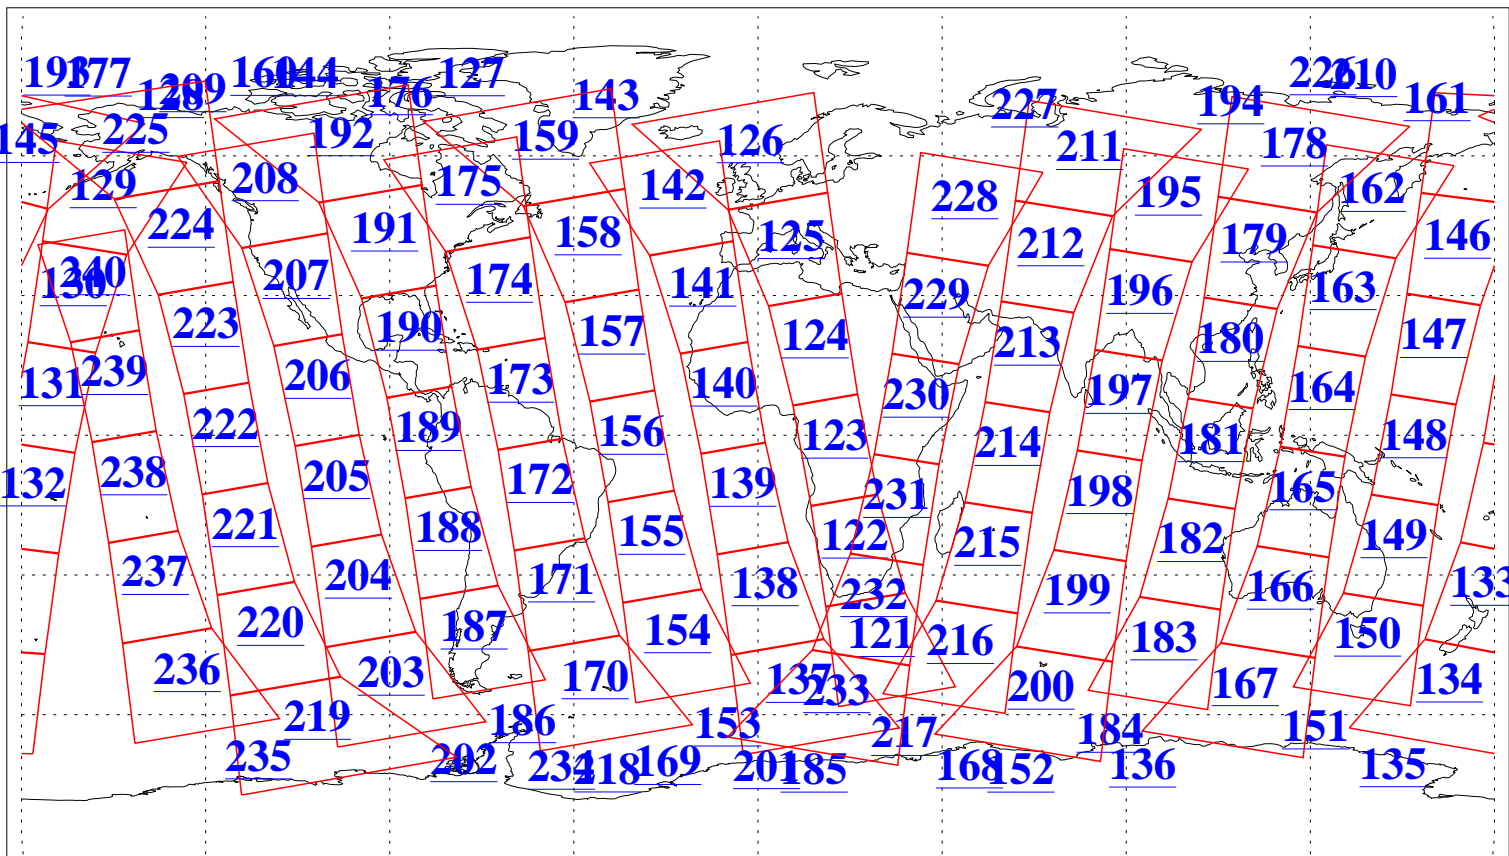

L1B Availability  
AMSU Granules: 240  
HSB Granules: 0  
AIRS Granules: 240

12 Aug 2004  
DoY 225  
Aqua Day 831  
Granules: 1 to 120

Granules: 121 to 240

Legend: AMSU Available, HSB Available, AIRS Available

L1B Availability  
AMSU Granules: 240  
HSB Granules: 0  
AIRS Granules: 240

12 Aug 2004  
DoY 225  
Aqua Day 831

Ascending Granules

Descending Granules

Legend: AMSU Available, HSB Available, AIRS Available

L1B Availability  
 AMSU Granules: 240  
 HSB Granules: 0  
 AIRS Granules: 240

12 Aug 2004  
 DoY 225  
 Aqua Day 831

Northern Hemisphere Granules

Southern Hemisphere Granules

Legend: AMSU Available, HSB Available, AIRS Available