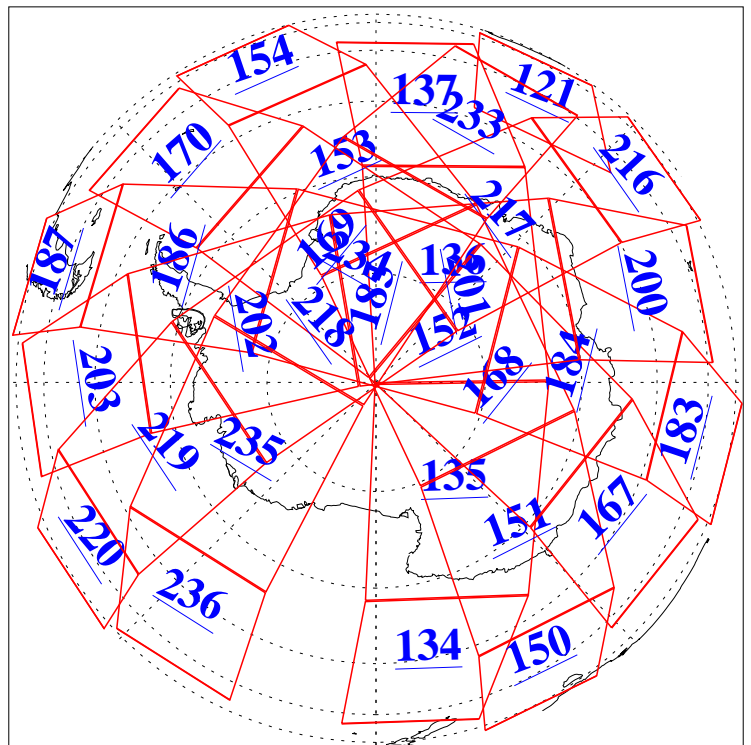

L1B Availability  
AMSU Granules: 240  
HSB Granules: 0  
AIRS Granules: 240

12 Aug 2004  
DoY 225  
Aqua Day 831  
Granules: 1 to 120

Granules: 121 to 240

Legend: AMSU Available, HSB Available, AIRS Available

L1B Availability  
AMSU Granules: 240  
HSB Granules: 0  
AIRS Granules: 240

12 Aug 2004  
DoY 225  
Aqua Day 831

Ascending Granules

Descending Granules

Legend: AMSU Available, HSB Available, AIRS Available

L1B Availability  
 AMSU Granules: 240  
 HSB Granules: 0  
 AIRS Granules: 240

12 Aug 2004  
 DoY 225  
 Aqua Day 831

Northern Hemisphere Granules

Southern Hemisphere Granules

Legend: AMSU Available, HSB Available, AIRS Available