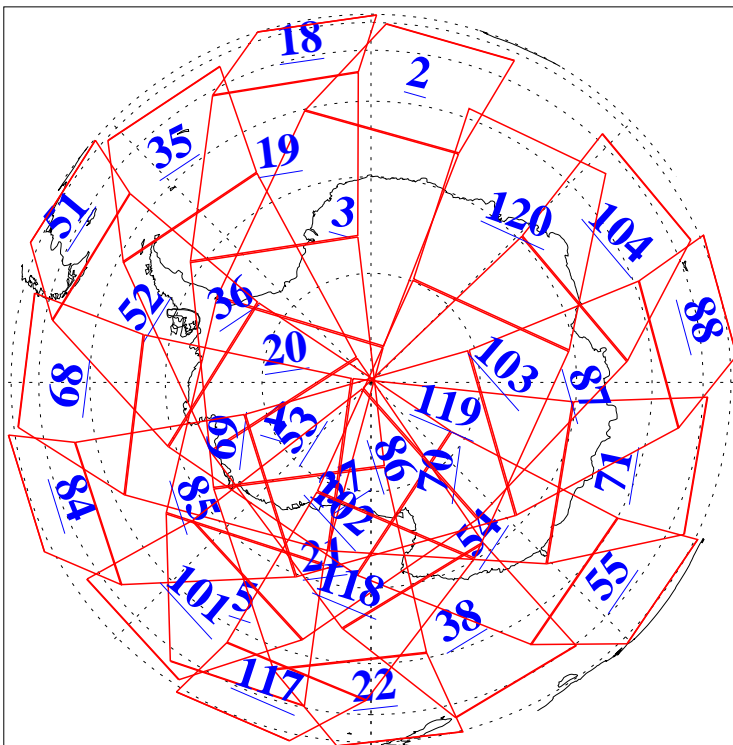

L1B Availability  
AMSU Granules: 240  
HSB Granules: 0  
AIRS Granules: 240

12 Aug 2004  
DoY 225  
Aqua Day 831  
Granules: 1 to 120

Granules: 121 to 240

Legend: AMSU Available, HSB Available, AIRS Available

L1B Availability  
AMSU Granules: 240  
HSB Granules: 0  
AIRS Granules: 240

12 Aug 2004  
DoY 225  
Aqua Day 831

Ascending Granules

Descending Granules

Legend: AMSU Available, HSB Available, AIRS Available

L1B Availability  
 AMSU Granules: 240  
 HSB Granules: 0  
 AIRS Granules: 240

12 Aug 2004  
 DoY 225  
 Aqua Day 831

Northern Hemisphere Granules

Southern Hemisphere Granules

Legend: AMSU Available, HSB Available, AIRS Available