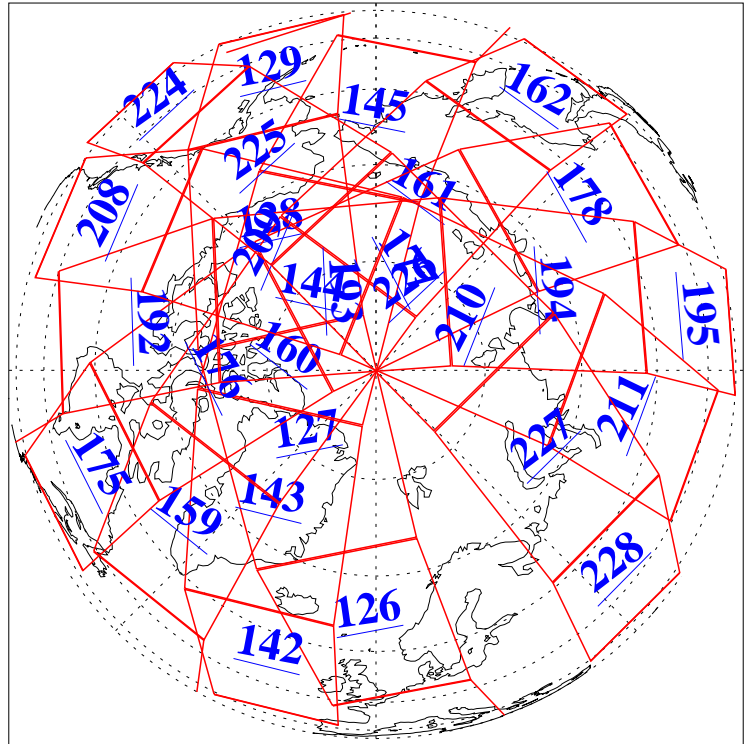

L1B Availability  
AMSU Granules: 240  
HSB Granules: 0  
AIRS Granules: 240

12 Aug 2004  
DoY 225  
Aqua Day 831  
Granules: 1 to 120

Granules: 121 to 240

Legend: AMSU Available, HSB Available, AIRS Available

L1B Availability  
AMSU Granules: 240  
HSB Granules: 0  
AIRS Granules: 240

12 Aug 2004  
DoY 225  
Aqua Day 831

Ascending Granules

Descending Granules

Legend: AMSU Available, HSB Available, AIRS Available

L1B Availability  
 AMSU Granules: 240  
 HSB Granules: 0  
 AIRS Granules: 240

12 Aug 2004  
 DoY 225  
 Aqua Day 831

Northern Hemisphere Granules

Southern Hemisphere Granules

Legend: AMSU Available, HSB Available, AIRS Available