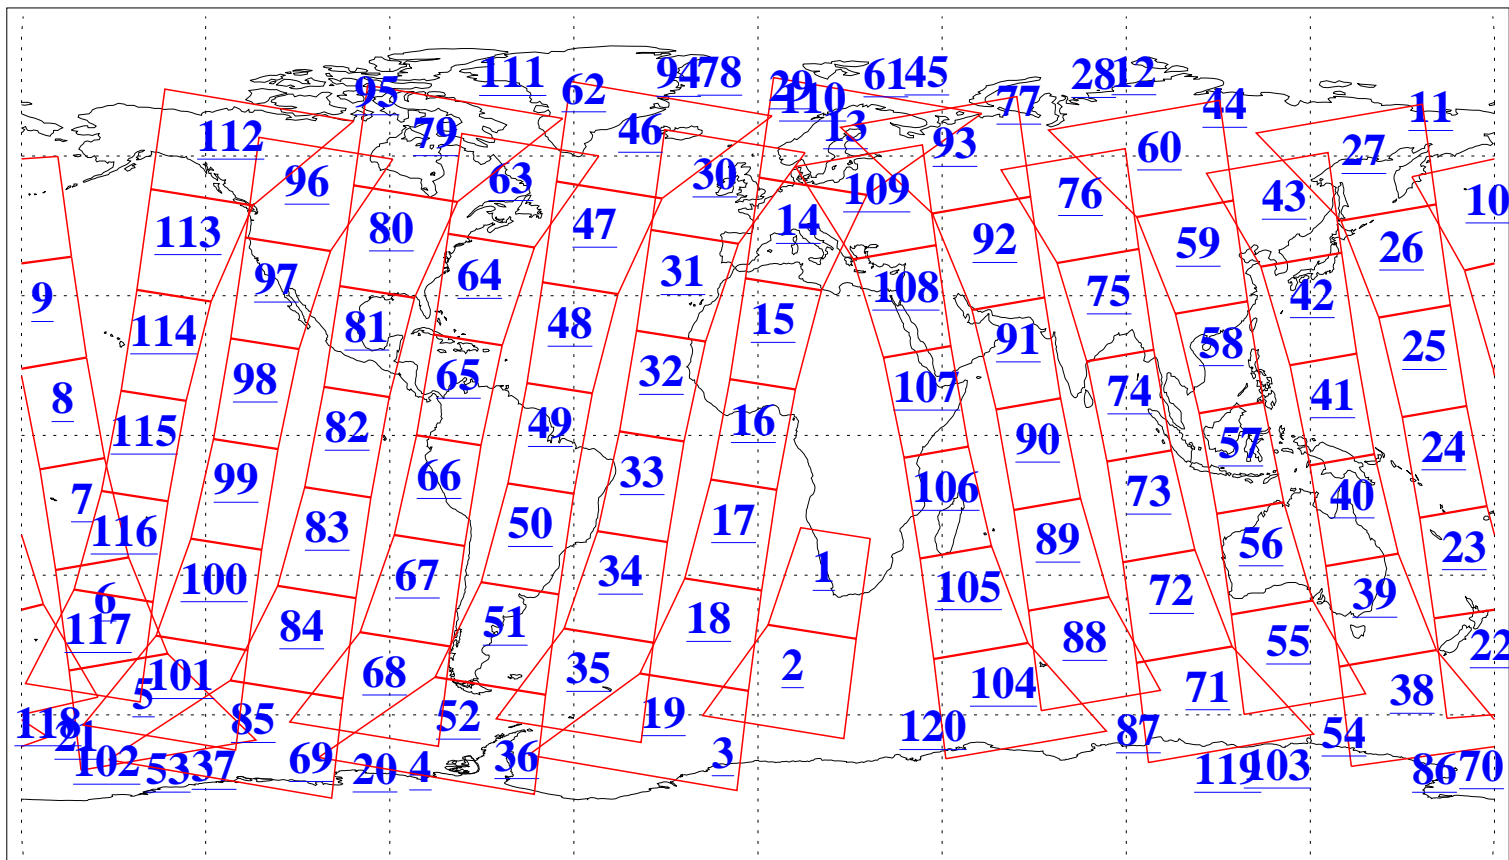

L1B Availability  
AMSU Granules: 240  
HSB Granules: 0  
AIRS Granules: 240

12 Aug 2004  
DoY 225  
Aqua Day 831  
Granules: 1 to 120

Granules: 121 to 240

Legend: AMSU Available, HSB Available, AIRS Available

L1B Availability  
AMSU Granules: 240  
HSB Granules: 0  
AIRS Granules: 240

12 Aug 2004  
DoY 225  
Aqua Day 831

Ascending Granules

Descending Granules

Legend: AMSU Available, HSB Available, AIRS Available

L1B Availability  
 AMSU Granules: 240  
 HSB Granules: 0  
 AIRS Granules: 240

12 Aug 2004  
 DoY 225  
 Aqua Day 831

Northern Hemisphere Granules

Southern Hemisphere Granules

Legend: AMSU Available, HSB Available, AIRS Available