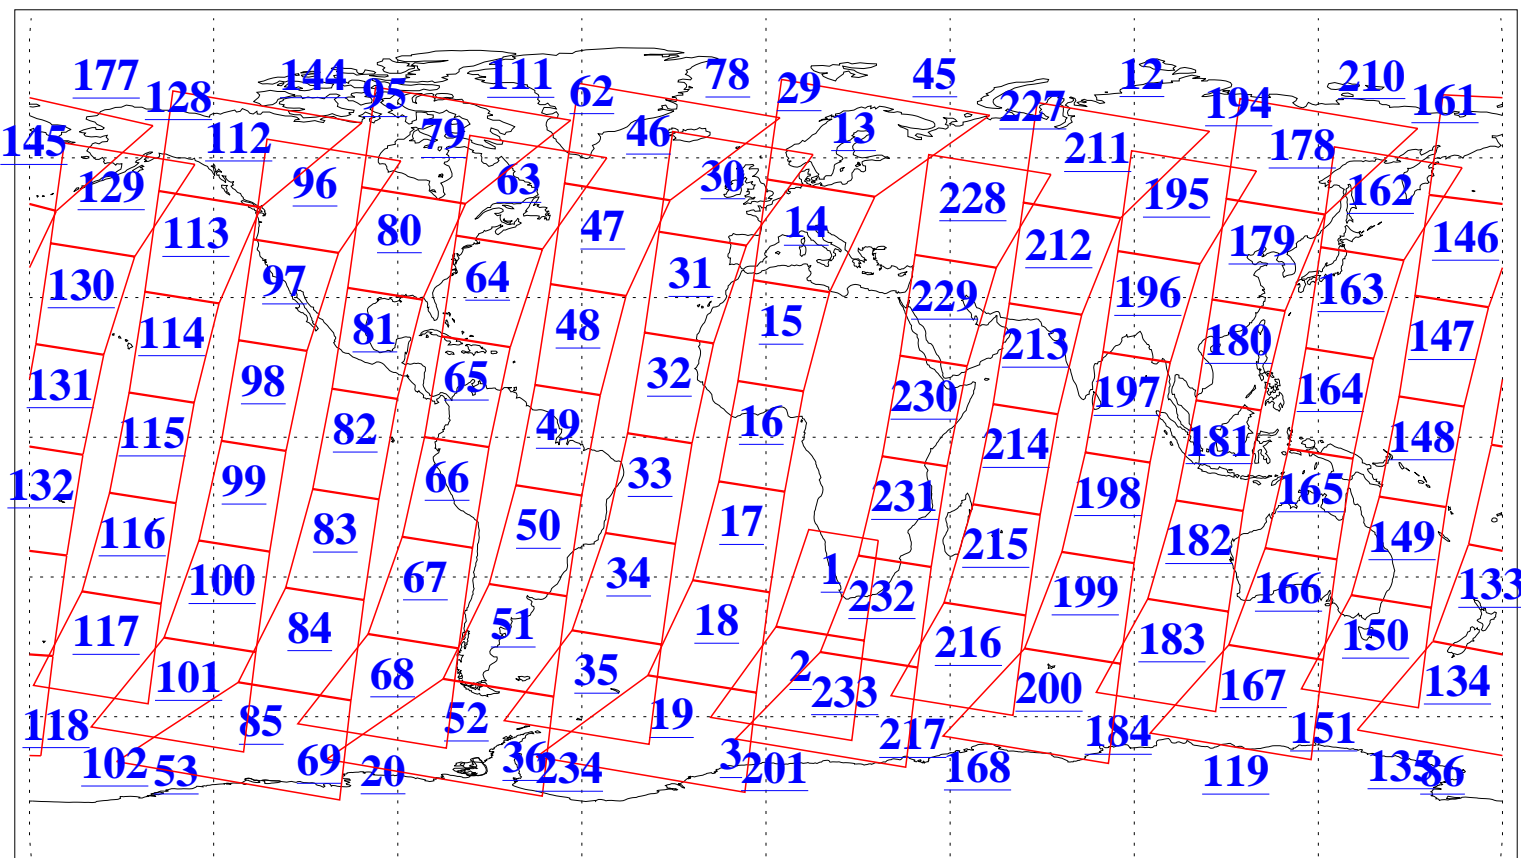

L1B Availability  
AMSU Granules: 240  
HSB Granules: 0  
AIRS Granules: 240

12 Aug 2004  
DoY 225  
Aqua Day 831  
Granules: 1 to 120

Granules: 121 to 240

Legend: AMSU Available, HSB Available, AIRS Available

L1B Availability  
AMSU Granules: 240  
HSB Granules: 0  
AIRS Granules: 240

12 Aug 2004  
DoY 225  
Aqua Day 831

Ascending Granules

Descending Granules

Legend: AMSU Available, HSB Available, AIRS Available

L1B Availability  
 AMSU Granules: 240  
 HSB Granules: 0  
 AIRS Granules: 240

12 Aug 2004  
 DoY 225  
 Aqua Day 831

Northern Hemisphere Granules

Southern Hemisphere Granules

Legend: AMSU Available, HSB Available, AIRS Available