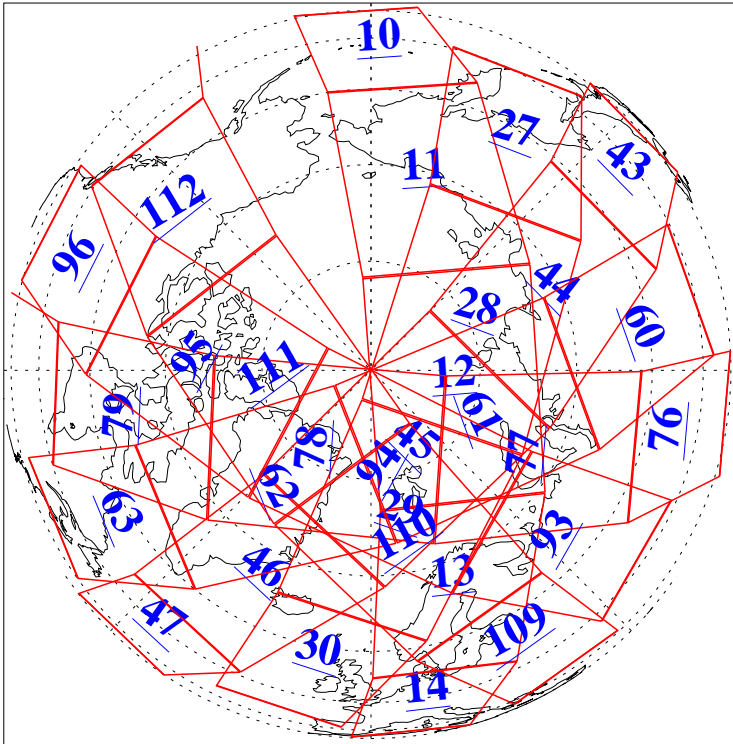

L1B Availability  
AMSU Granules: 240  
HSB Granules: 0  
AIRS Granules: 240

12 Aug 2004  
DoY 225  
Aqua Day 831  
Granules: 1 to 120

Granules: 121 to 240

Legend: AMSU Available, HSB Available, AIRS Available

L1B Availability  
AMSU Granules: 240  
HSB Granules: 0  
AIRS Granules: 240

12 Aug 2004  
DoY 225  
Aqua Day 831

Ascending Granules

Descending Granules

Legend: AMSU Available, HSB Available, AIRS Available

L1B Availability  
 AMSU Granules: 240  
 HSB Granules: 0  
 AIRS Granules: 240

12 Aug 2004  
 DoY 225  
 Aqua Day 831

Northern Hemisphere Granules

Southern Hemisphere Granules

Legend: AMSU Available, HSB Available, AIRS Available