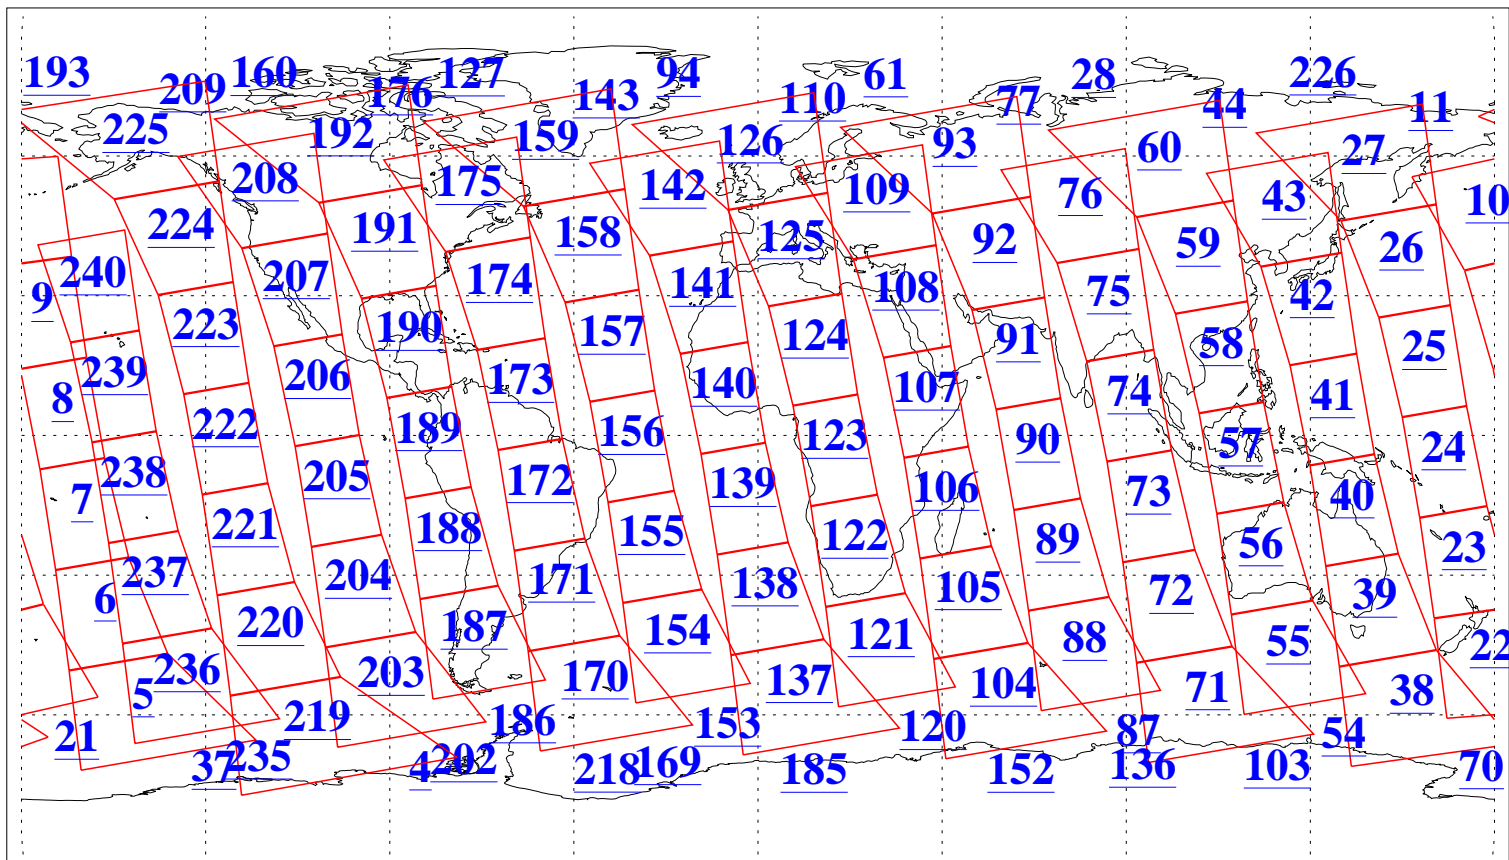

L1B Availability  
AMSU Granules: 240  
HSB Granules: 0  
AIRS Granules: 240

12 Aug 2004  
DoY 225  
Aqua Day 831  
Granules: 1 to 120

Granules: 121 to 240

Legend: AMSU Available, HSB Available, AIRS Available

L1B Availability  
AMSU Granules: 240  
HSB Granules: 0  
AIRS Granules: 240

12 Aug 2004  
DoY 225  
Aqua Day 831

Ascending Granules

Descending Granules

Legend: AMSU Available, HSB Available, AIRS Available

L1B Availability  
 AMSU Granules: 240  
 HSB Granules: 0  
 AIRS Granules: 240

12 Aug 2004  
 DoY 225  
 Aqua Day 831

Northern Hemisphere Granules

Southern Hemisphere Granules

Legend: AMSU Available, HSB Available, AIRS Available