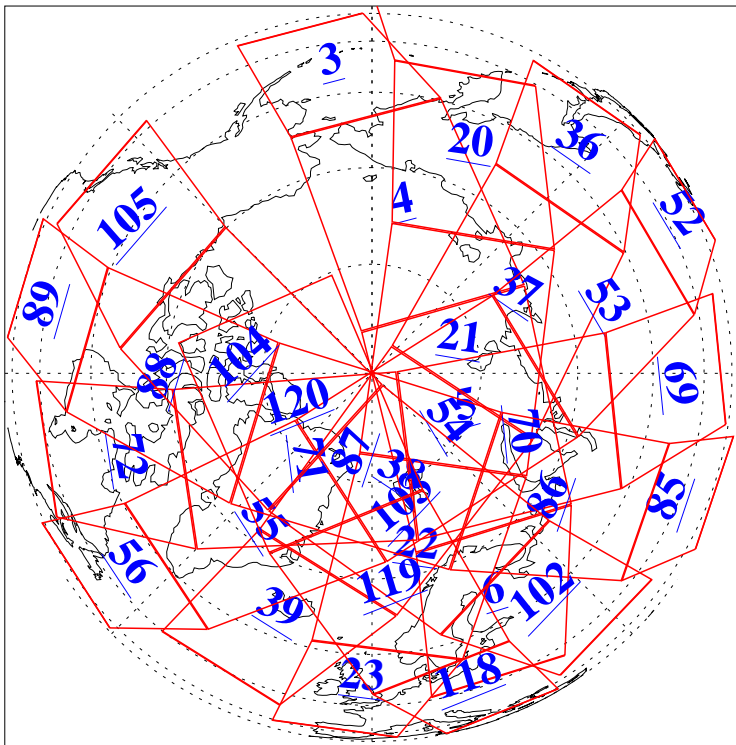

L1B Availability
AMSU Granules: 240
HSB Granules: 0
AIRS Granules: 240

11 Aug 2004
DoY 224
Aqua Day 830
Granules: 1 to 120

Granules: 121 to 240

Legend: AMSU Available, HSB Available, AIRS Available

L1B Availability
AMSU Granules: 240
HSB Granules: 0
AIRS Granules: 240

11 Aug 2004
DoY 224
Aqua Day 830

Ascending Granules

Descending Granules

Legend: AMSU Available, HSB Available, AIRS Available

L1B Availability
 AMSU Granules: 240
 HSB Granules: 0
 AIRS Granules: 240

11 Aug 2004
 DoY 224
 Aqua Day 830

Northern Hemisphere Granules

Southern Hemisphere Granules

Legend: AMSU Available, HSB Available, AIRS Available