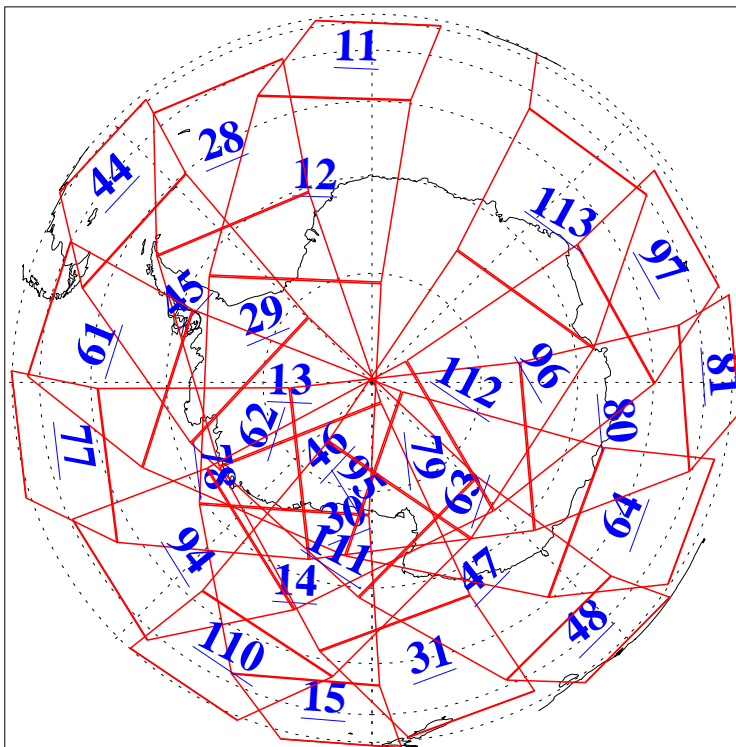

L1B Availability
AMSU Granules: 240
HSB Granules: 0
AIRS Granules: 240

11 Aug 2004
DoY 224
Aqua Day 830
Granules: 1 to 120

Granules: 121 to 240

Legend: AMSU Available, HSB Available, AIRS Available

L1B Availability
AMSU Granules: 240
HSB Granules: 0
AIRS Granules: 240

11 Aug 2004
DoY 224
Aqua Day 830

Ascending Granules

Descending Granules

Legend: AMSU Available, HSB Available, AIRS Available

L1B Availability
 AMSU Granules: 240
 HSB Granules: 0
 AIRS Granules: 240

11 Aug 2004
 DoY 224
 Aqua Day 830

Northern Hemisphere Granules

Southern Hemisphere Granules

Legend: AMSU Available, HSB Available, AIRS Available