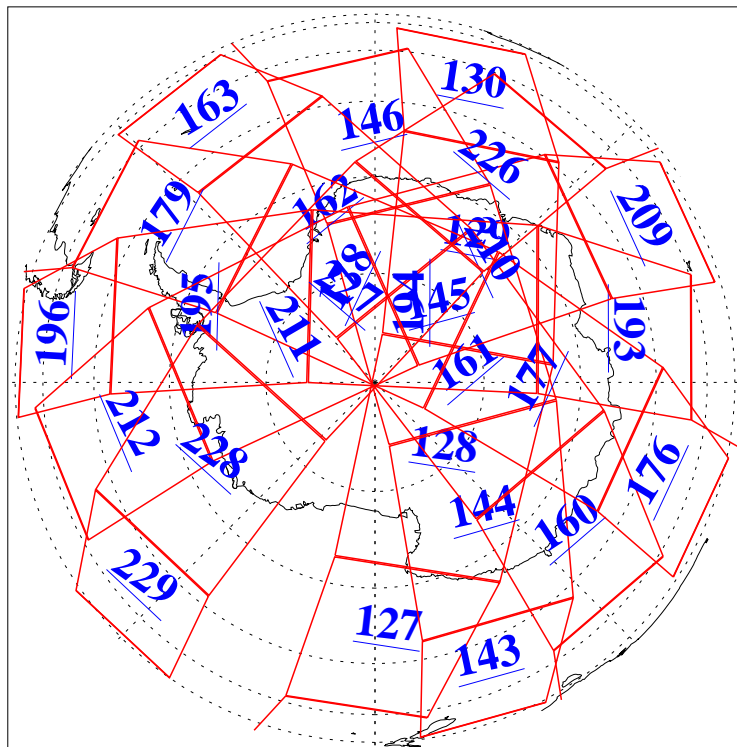

L1B Availability
AMSU Granules: 240
HSB Granules: 0
AIRS Granules: 240

11 Aug 2004
DoY 224
Aqua Day 830
Granules: 1 to 120

Granules: 121 to 240

Legend: AMSU Available, HSB Available, AIRS Available

L1B Availability
AMSU Granules: 240
HSB Granules: 0
AIRS Granules: 240

11 Aug 2004
DoY 224
Aqua Day 830

Ascending Granules

Descending Granules

Legend: AMSU Available, HSB Available, AIRS Available

L1B Availability
 AMSU Granules: 240
 HSB Granules: 0
 AIRS Granules: 240

11 Aug 2004
 DoY 224
 Aqua Day 830

Northern Hemisphere Granules

Southern Hemisphere Granules

Legend: AMSU Available, HSB Available, AIRS Available