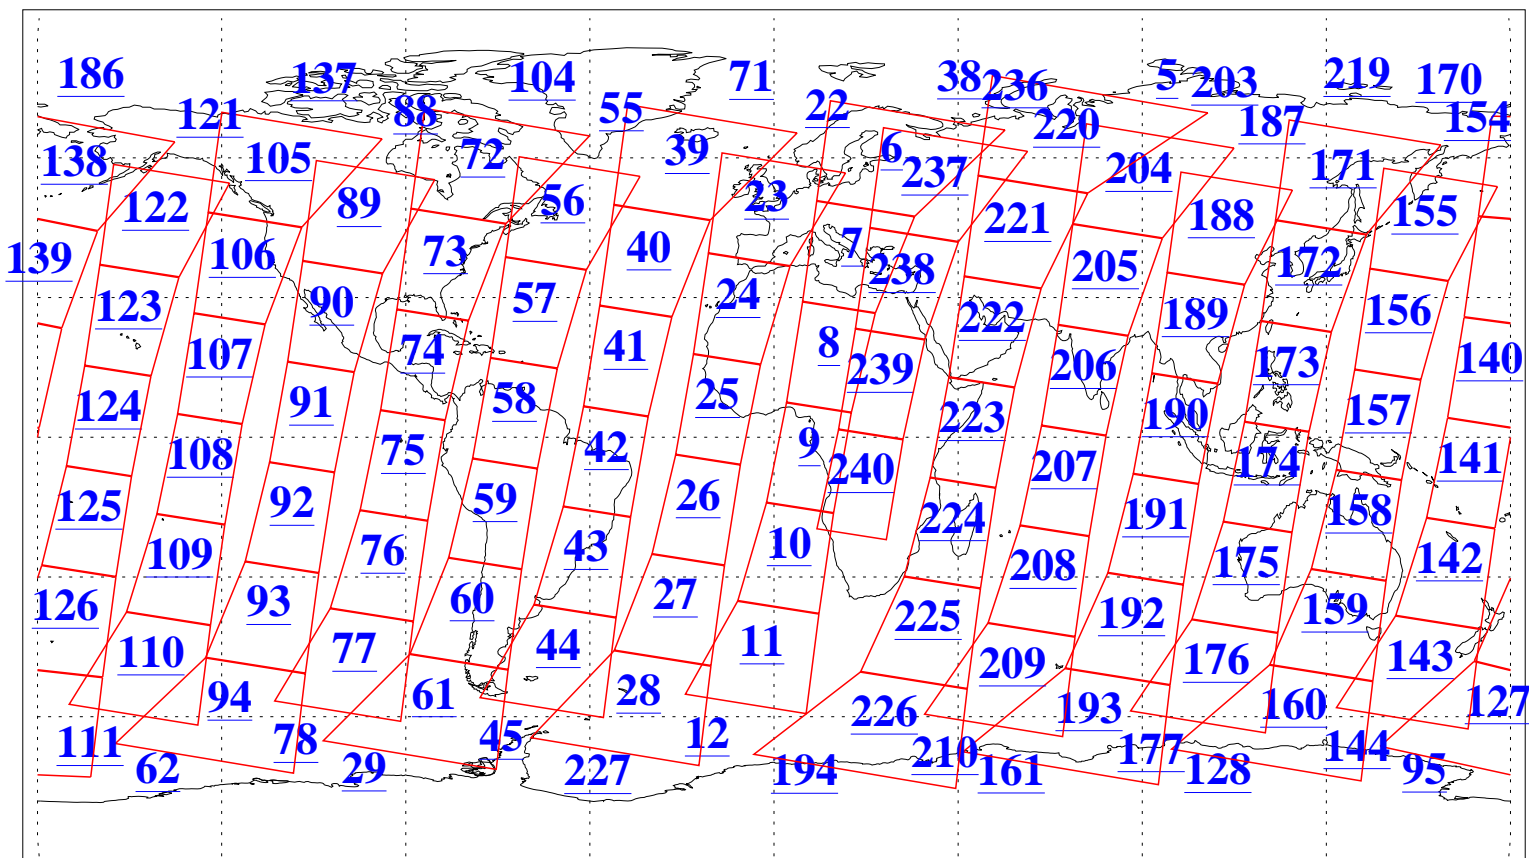

L1B Availability
AMSU Granules: 240
HSB Granules: 0
AIRS Granules: 240

11 Aug 2004
DoY 224
Aqua Day 830
Granules: 1 to 120

Granules: 121 to 240

Legend: AMSU Available, HSB Available, AIRS Available

L1B Availability
AMSU Granules: 240
HSB Granules: 0
AIRS Granules: 240

11 Aug 2004
DoY 224
Aqua Day 830

Ascending Granules

Descending Granules

Legend: AMSU Available, HSB Available, AIRS Available

L1B Availability
 AMSU Granules: 240
 HSB Granules: 0
 AIRS Granules: 240

11 Aug 2004
 DoY 224
 Aqua Day 830

Northern Hemisphere Granules

Southern Hemisphere Granules

Legend: AMSU Available, HSB Available, AIRS Available