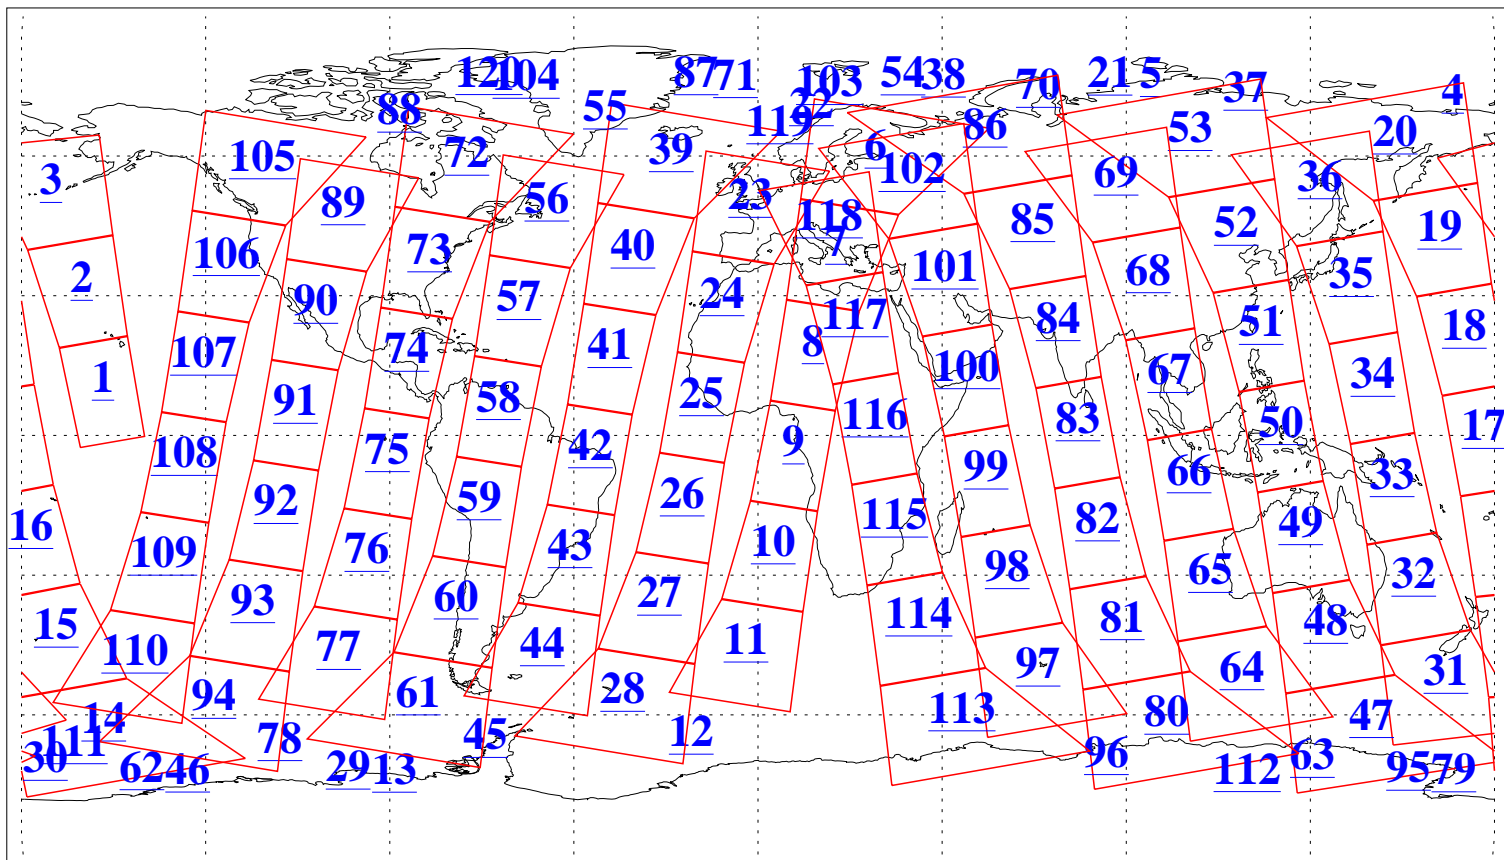

L1B Availability
AMSU Granules: 240
HSB Granules: 0
AIRS Granules: 240

11 Aug 2004
DoY 224
Aqua Day 830
Granules: 1 to 120

Granules: 121 to 240

Legend: AMSU Available, HSB Available, AIRS Available

L1B Availability
AMSU Granules: 240
HSB Granules: 0
AIRS Granules: 240

11 Aug 2004
DoY 224
Aqua Day 830

Ascending Granules

Descending Granules

Legend: AMSU Available, HSB Available, AIRS Available

L1B Availability
 AMSU Granules: 240
 HSB Granules: 0
 AIRS Granules: 240

11 Aug 2004
 DoY 224
 Aqua Day 830

Northern Hemisphere Granules

Southern Hemisphere Granules

Legend: AMSU Available, HSB Available, AIRS Available