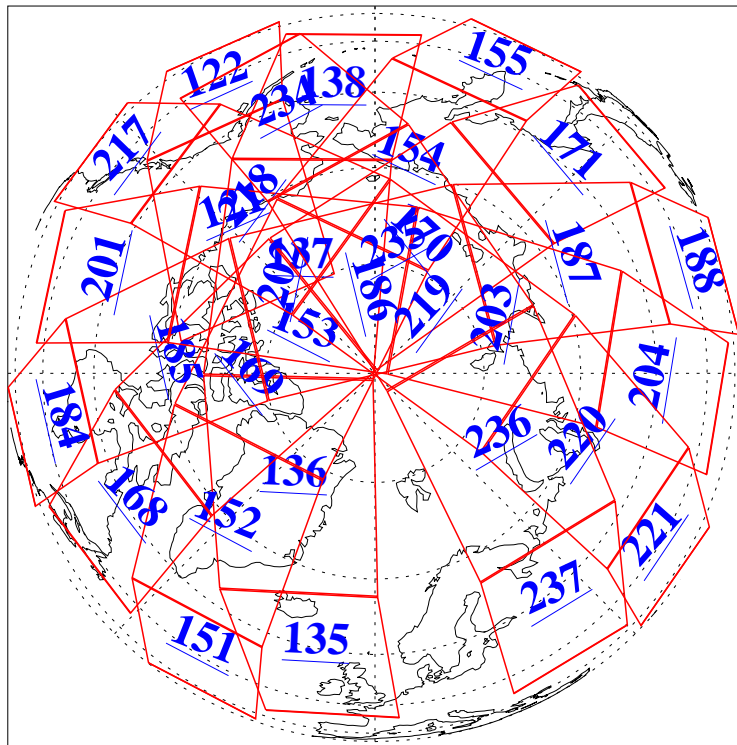

L1B Availability
AMSU Granules: 240
HSB Granules: 0
AIRS Granules: 240

11 Aug 2004
DoY 224
Aqua Day 830
Granules: 1 to 120

Granules: 121 to 240

Legend: AMSU Available, HSB Available, AIRS Available

L1B Availability
AMSU Granules: 240
HSB Granules: 0
AIRS Granules: 240

11 Aug 2004
DoY 224
Aqua Day 830

Ascending Granules

Descending Granules

Legend: AMSU Available, HSB Available, AIRS Available

L1B Availability
 AMSU Granules: 240
 HSB Granules: 0
 AIRS Granules: 240

11 Aug 2004
 DoY 224
 Aqua Day 830

Northern Hemisphere Granules

Southern Hemisphere Granules

Legend: AMSU Available, HSB Available, AIRS Available