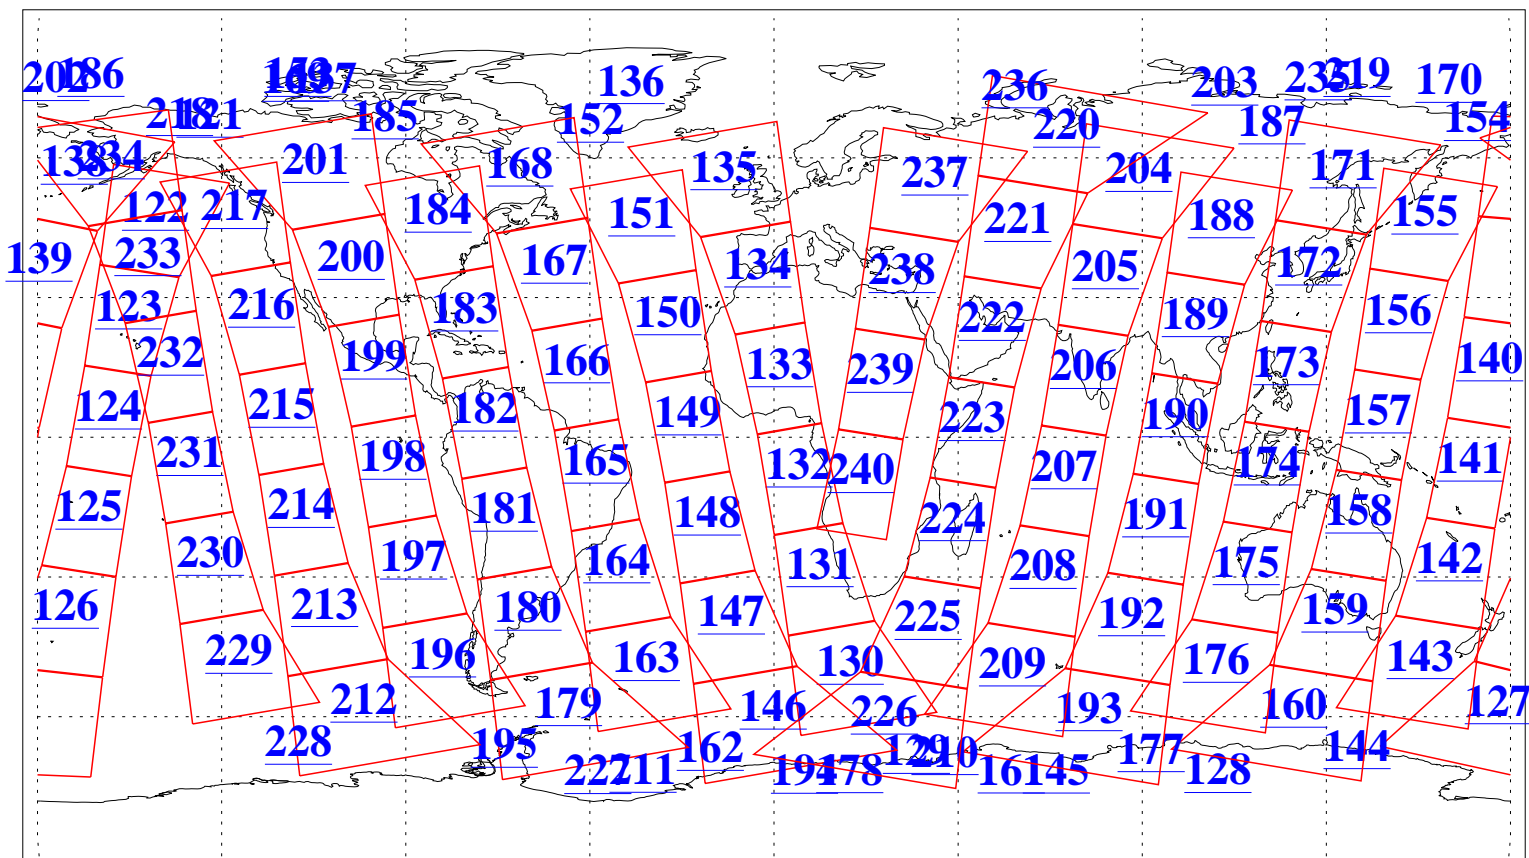

L1B Availability
AMSU Granules: 240
HSB Granules: 0
AIRS Granules: 240

11 Aug 2004
DoY 224
Aqua Day 830
Granules: 1 to 120

Granules: 121 to 240

Legend: AMSU Available, HSB Available, AIRS Available

L1B Availability
AMSU Granules: 240
HSB Granules: 0
AIRS Granules: 240

11 Aug 2004
DoY 224
Aqua Day 830

Ascending Granules

Descending Granules

Legend: AMSU Available, HSB Available, AIRS Available

L1B Availability
 AMSU Granules: 240
 HSB Granules: 0
 AIRS Granules: 240

11 Aug 2004
 DoY 224
 Aqua Day 830