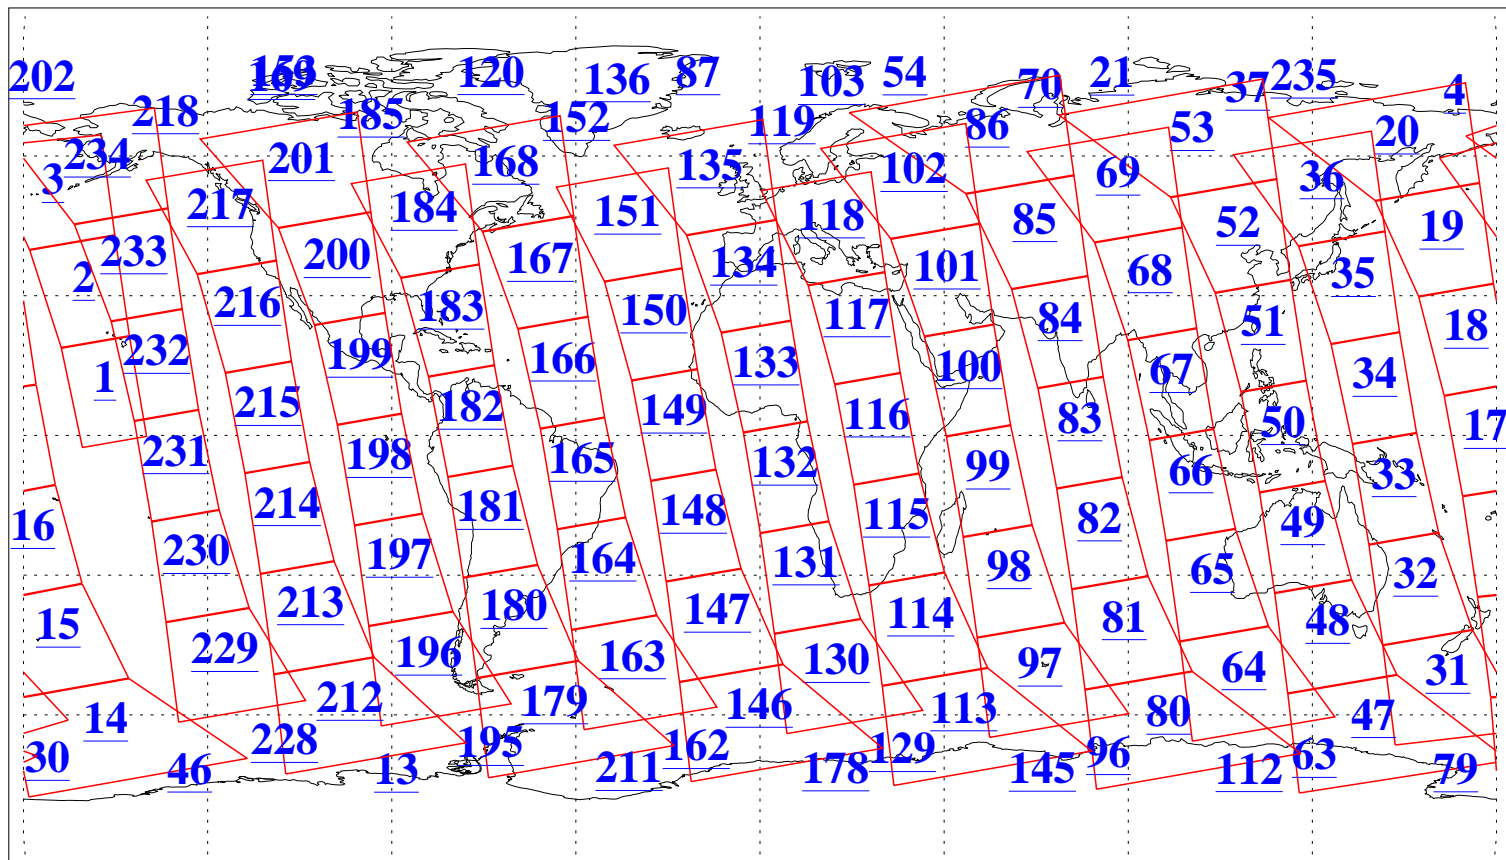

L1B Availability
AMSU Granules: 240
HSB Granules: 0
AIRS Granules: 240

11 Aug 2004
DoY 224
Aqua Day 830
Granules: 1 to 120

Granules: 121 to 240

Legend: AMSU Available, HSB Available, AIRS Available

L1B Availability
AMSU Granules: 240
HSB Granules: 0
AIRS Granules: 240

11 Aug 2004
DoY 224
Aqua Day 830

Ascending Granules

Descending Granules

Legend: AMSU Available, HSB Available, AIRS Available

L1B Availability
 AMSU Granules: 240
 HSB Granules: 0
 AIRS Granules: 240

11 Aug 2004
 DoY 224
 Aqua Day 830

Northern Hemisphere Granules

Southern Hemisphere Granules

Legend: AMSU Available, HSB Available, AIRS Available