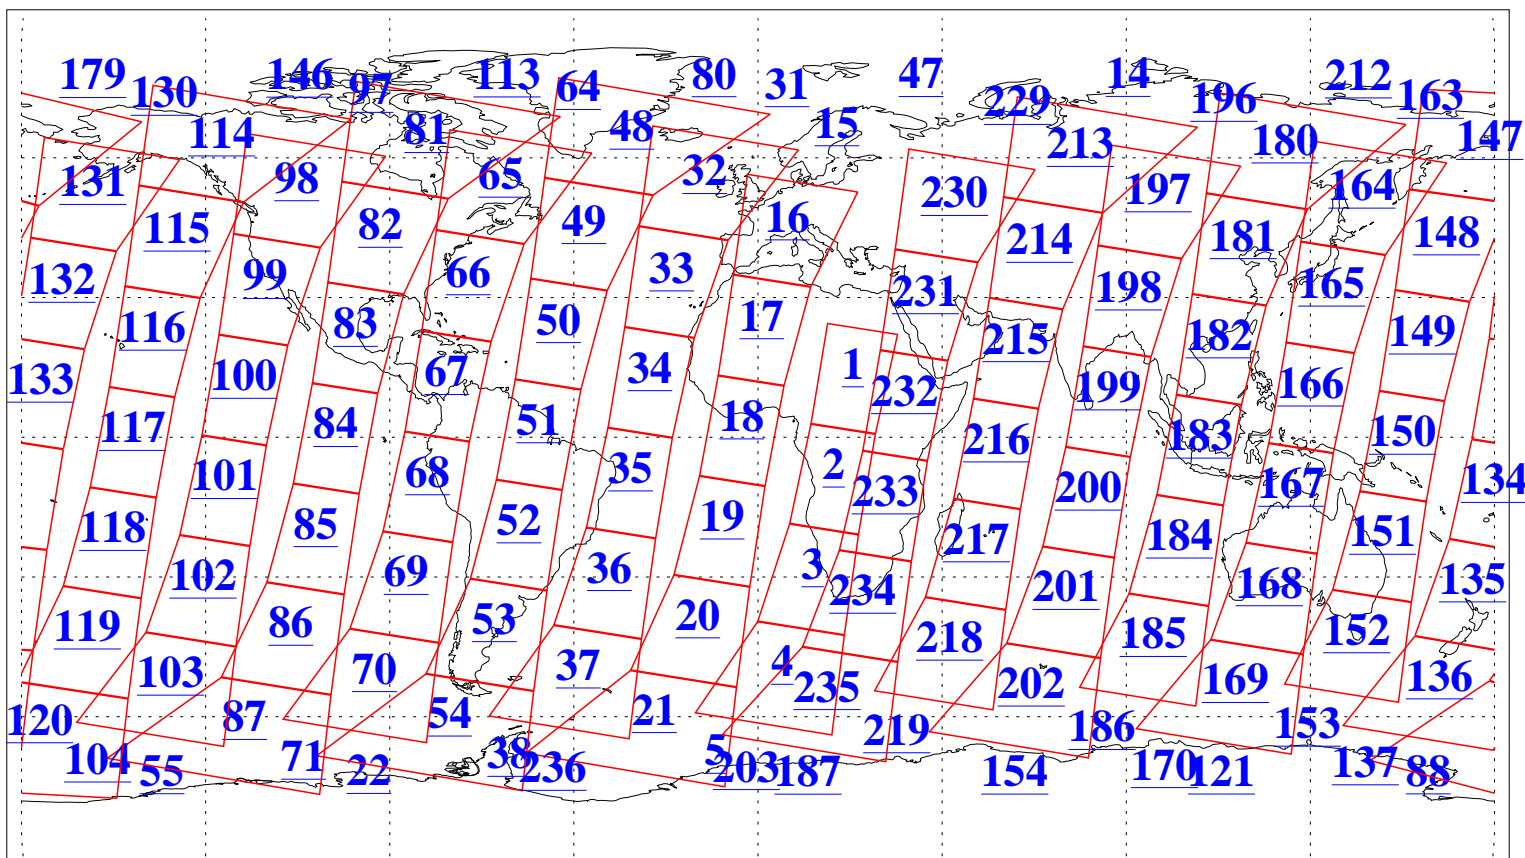

L1B Availability  
AMSU Granules: 240  
HSB Granules: 0  
AIRS Granules: 240

10 Aug 2004  
DoY 223  
Aqua Day 829  
Granules: 1 to 120

Granules: 121 to 240

Legend: AMSU Available, HSB Available, AIRS Available

L1B Availability  
AMSU Granules: 240  
HSB Granules: 0  
AIRS Granules: 240

10 Aug 2004  
DoY 223  
Aqua Day 829

Ascending Granules

Descending Granules

Legend: AMSU Available, HSB Available, AIRS Available