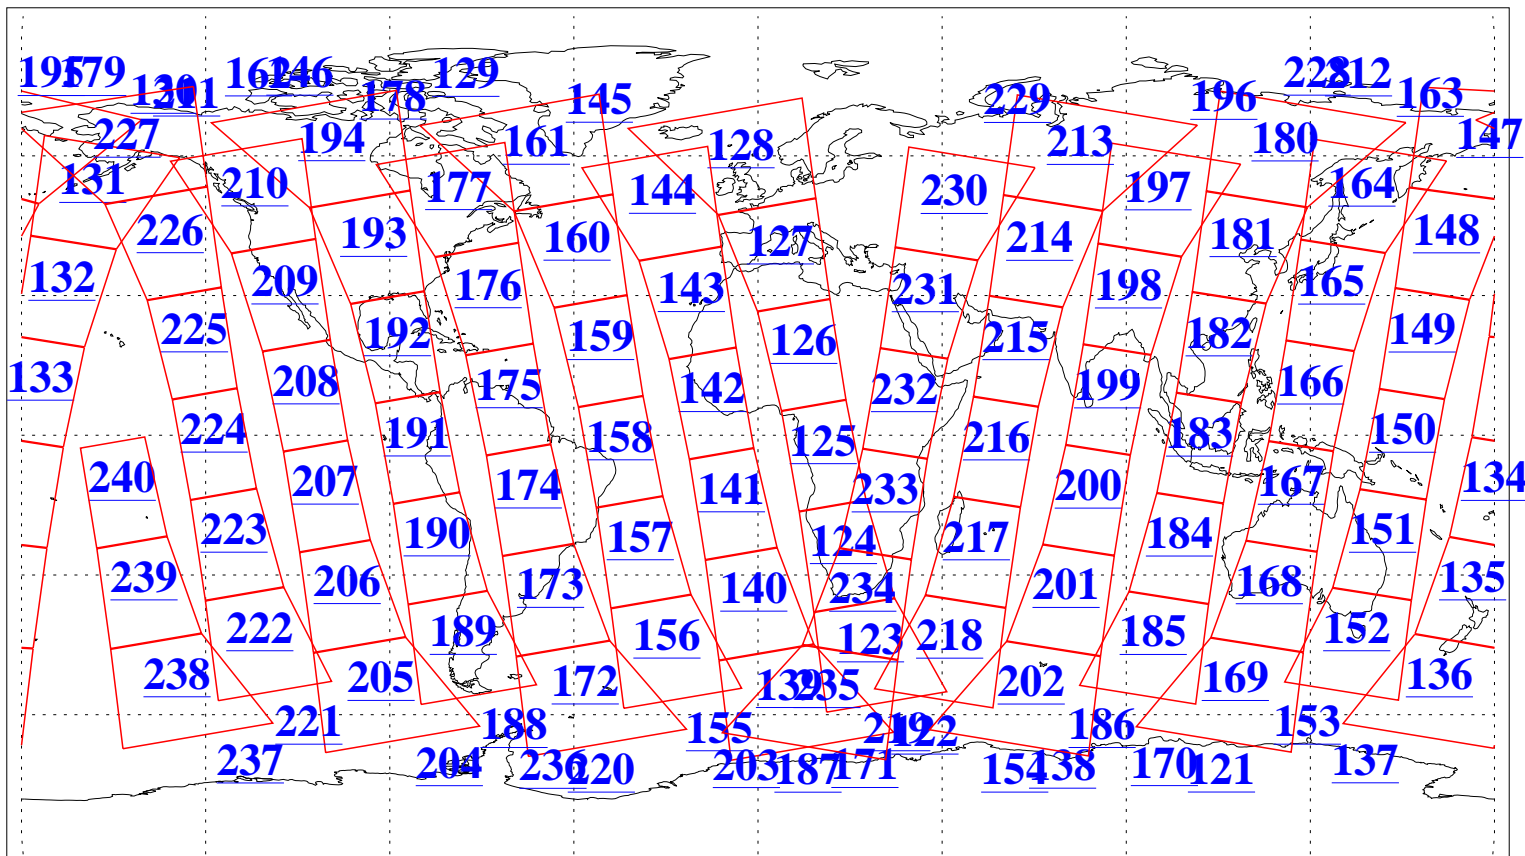

L1B Availability  
AMSU Granules: 240  
HSB Granules: 0  
AIRS Granules: 240

10 Aug 2004  
DoY 223  
Aqua Day 829  
Granules: 1 to 120

Granules: 121 to 240

Legend: AMSU Available, HSB Available, AIRS Available

L1B Availability  
AMSU Granules: 240  
HSB Granules: 0  
AIRS Granules: 240

10 Aug 2004  
DoY 223  
Aqua Day 829

Ascending Granules

Descending Granules

Legend: AMSU Available, HSB Available, AIRS Available