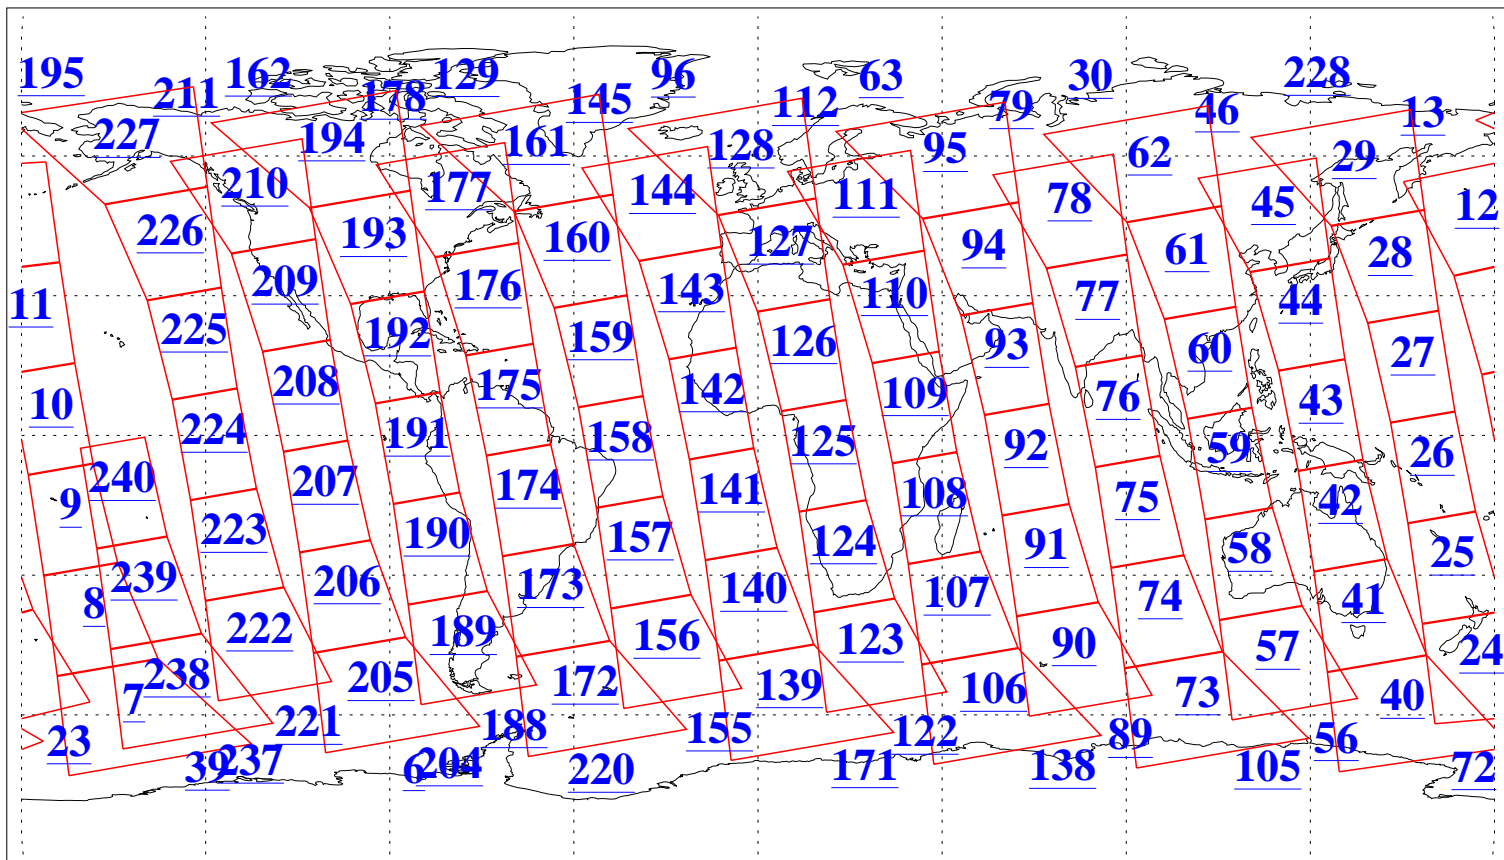

L1B Availability  
AMSU Granules: 240  
HSB Granules: 0  
AIRS Granules: 240

10 Aug 2004  
DoY 223  
Aqua Day 829  
Granules: 1 to 120

Granules: 121 to 240

Legend: AMSU Available, HSB Available, AIRS Available

L1B Availability  
AMSU Granules: 240  
HSB Granules: 0  
AIRS Granules: 240

10 Aug 2004  
DoY 223  
Aqua Day 829

Ascending Granules

Descending Granules

Legend: AMSU Available, HSB Available, AIRS Available