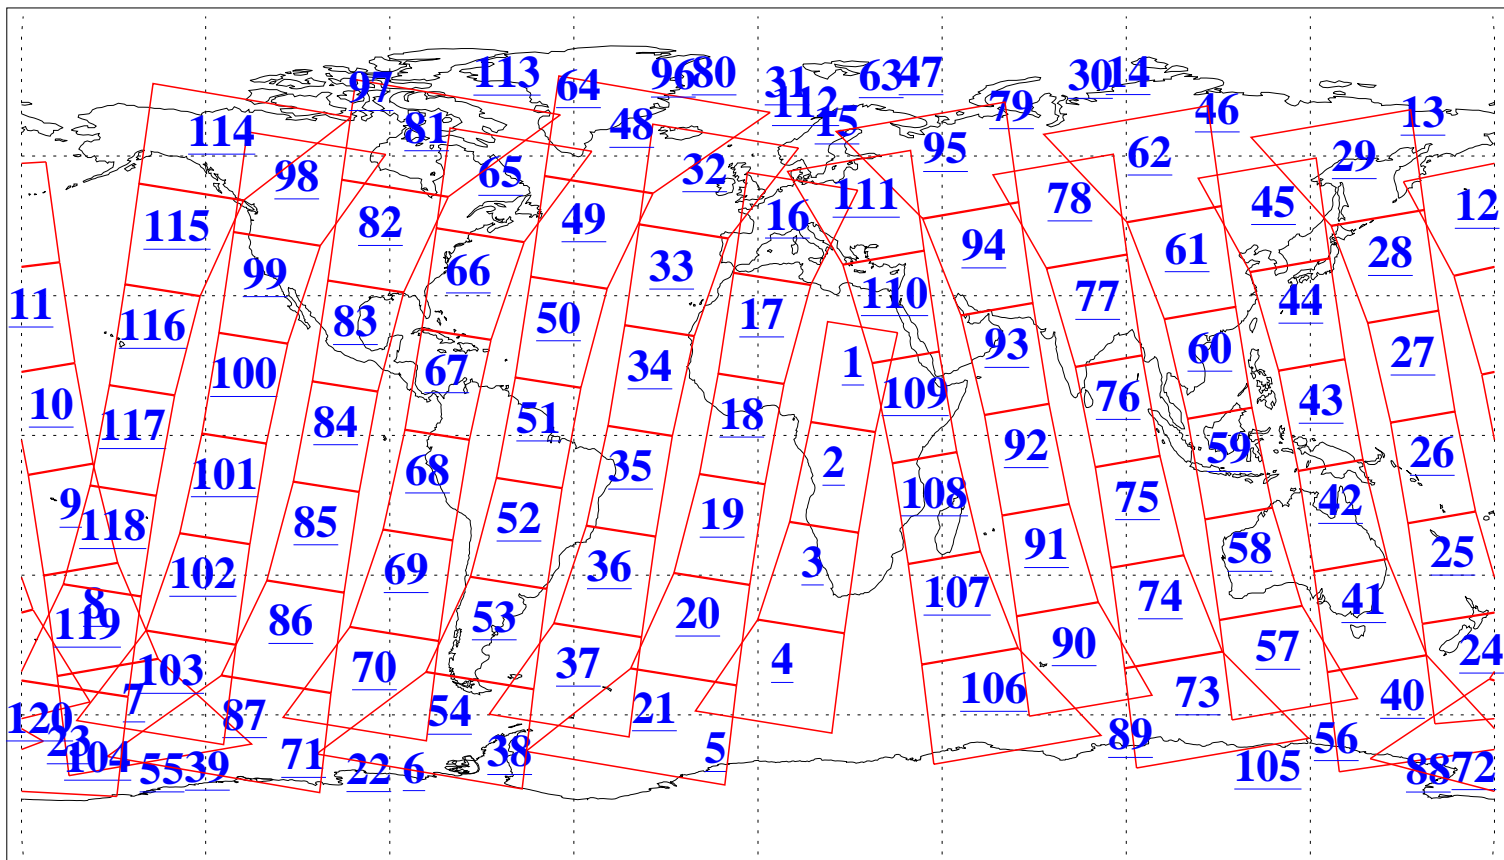

L1B Availability  
AMSU Granules: 240  
HSB Granules: 0  
AIRS Granules: 240

10 Aug 2004  
DoY 223  
Aqua Day 829  
Granules: 1 to 120

Granules: 121 to 240

Legend: AMSU Available, HSB Available, AIRS Available

L1B Availability  
AMSU Granules: 240  
HSB Granules: 0  
AIRS Granules: 240

10 Aug 2004  
DoY 223  
Aqua Day 829

Ascending Granules

Descending Granules

Legend: AMSU Available, HSB Available, AIRS Available