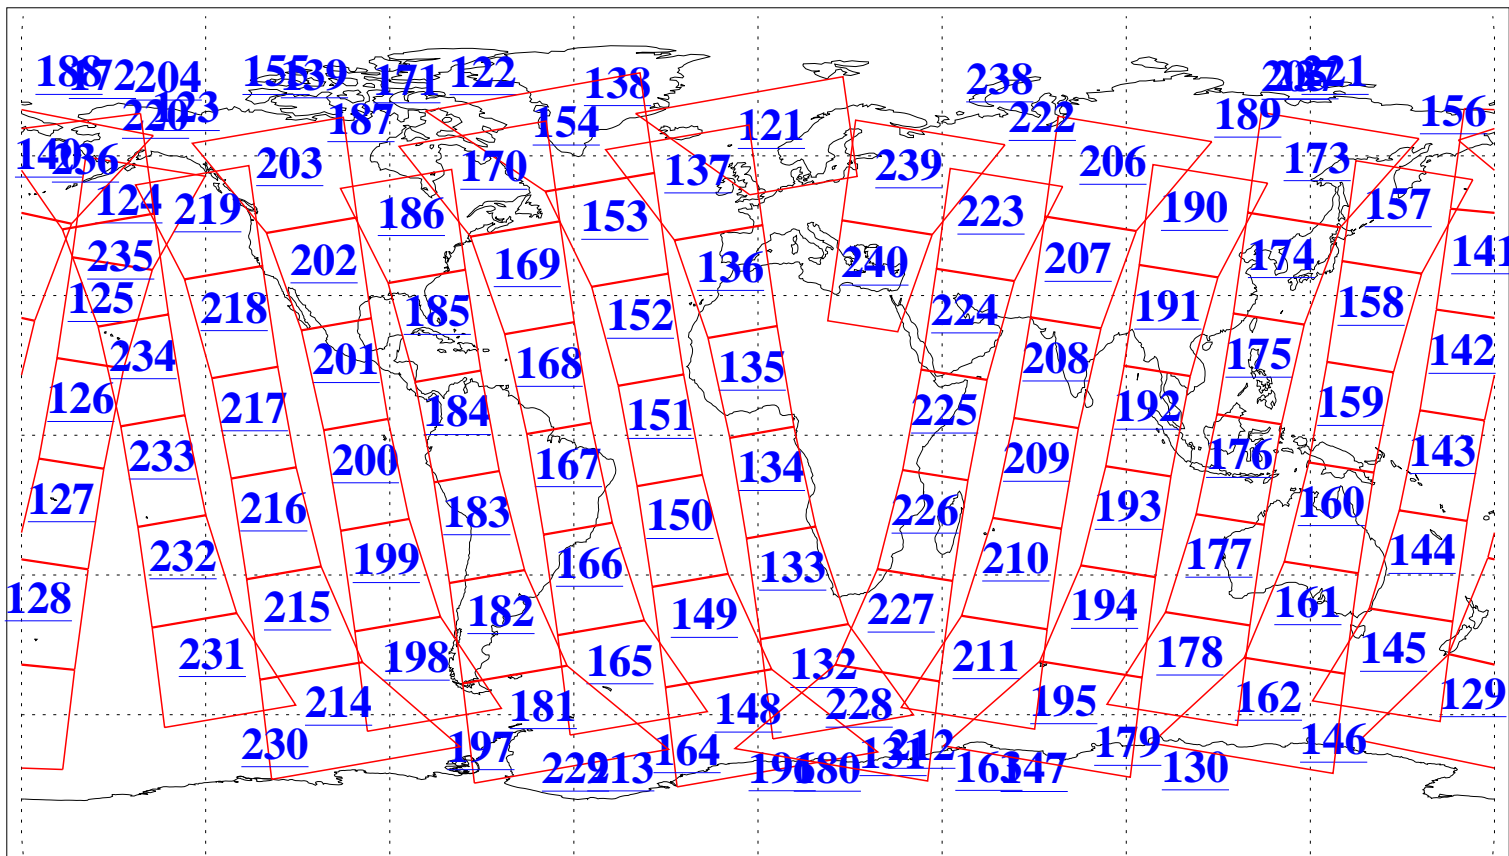

L1B Availability
AMSU Granules: 240
HSB Granules: 0
AIRS Granules: 240

9 Aug 2004
DoY 222
Aqua Day 828
Granules: 1 to 120

Granules: 121 to 240

Legend: AMSU Available, HSB Available, AIRS Available

L1B Availability
AMSU Granules: 240
HSB Granules: 0
AIRS Granules: 240

9 Aug 2004
DoY 222
Aqua Day 828

Ascending Granules

Descending Granules

Legend: AMSU Available, HSB Available, AIRS Available

L1B Availability
 AMSU Granules: 240
 HSB Granules: 0
 AIRS Granules: 240

9 Aug 2004
 DoY 222
 Aqua Day 828

Northern Hemisphere Granules

Southern Hemisphere Granules

Legend: AMSU Available, HSB Available, AIRS Available