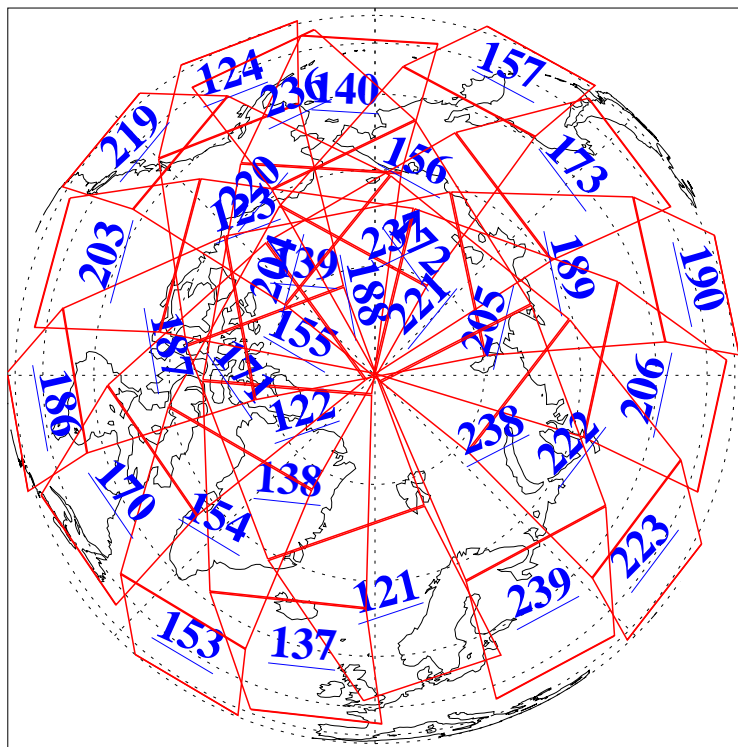

L1B Availability
AMSU Granules: 240
HSB Granules: 0
AIRS Granules: 240

9 Aug 2004
DoY 222
Aqua Day 828
Granules: 1 to 120

Granules: 121 to 240

Legend: AMSU Available, HSB Available, AIRS Available

L1B Availability
AMSU Granules: 240
HSB Granules: 0
AIRS Granules: 240

9 Aug 2004
DoY 222
Aqua Day 828

Ascending Granules

Descending Granules

Legend: AMSU Available, HSB Available, AIRS Available

L1B Availability
 AMSU Granules: 240
 HSB Granules: 0
 AIRS Granules: 240

9 Aug 2004
 DoY 222
 Aqua Day 828

Northern Hemisphere Granules

Southern Hemisphere Granules

Legend: AMSU Available, HSB Available, AIRS Available