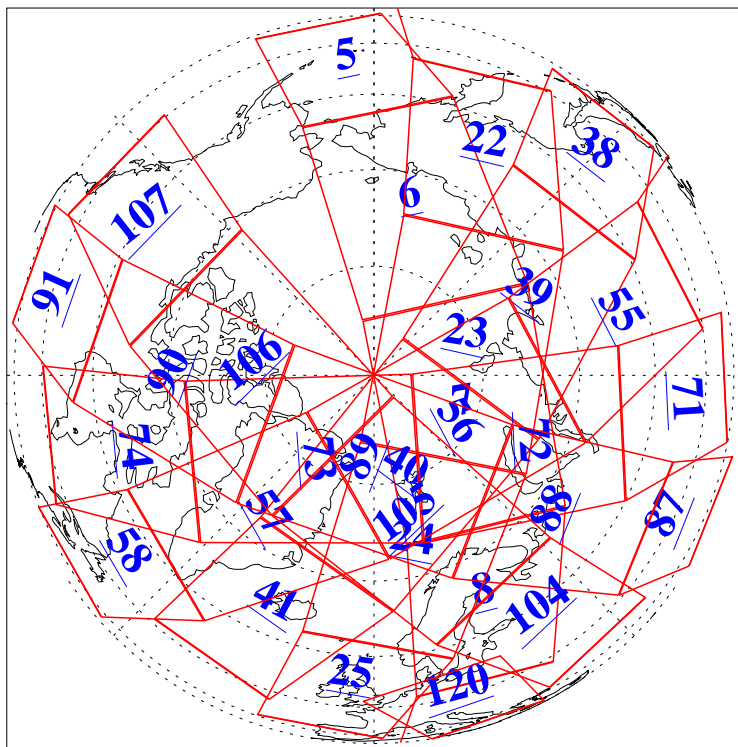

L1B Availability
AMSU Granules: 240
HSB Granules: 0
AIRS Granules: 240

9 Aug 2004
DoY 222
Aqua Day 828
Granules: 1 to 120

Granules: 121 to 240

Legend: AMSU Available, HSB Available, AIRS Available

L1B Availability
AMSU Granules: 240
HSB Granules: 0
AIRS Granules: 240

9 Aug 2004
DoY 222
Aqua Day 828

Ascending Granules

Descending Granules

Legend: AMSU Available, HSB Available, AIRS Available

L1B Availability
 AMSU Granules: 240
 HSB Granules: 0
 AIRS Granules: 240

9 Aug 2004
 DoY 222
 Aqua Day 828

Northern Hemisphere Granules

Southern Hemisphere Granules

Legend: AMSU Available, HSB Available, AIRS Available