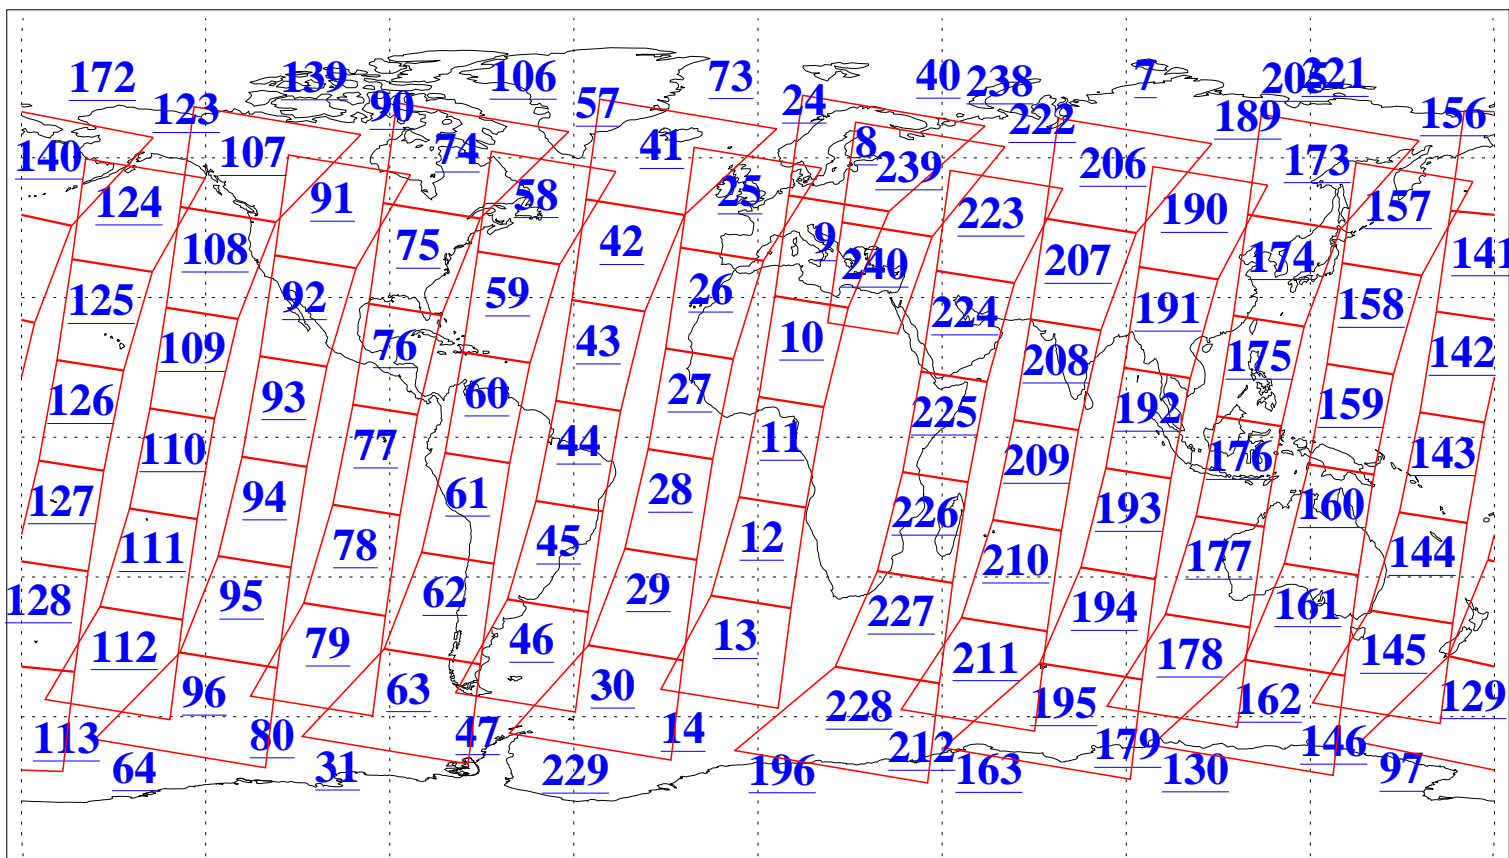

L1B Availability
AMSU Granules: 240
HSB Granules: 0
AIRS Granules: 240

9 Aug 2004
DoY 222
Aqua Day 828
Granules: 1 to 120

Granules: 121 to 240

Legend: AMSU Available, HSB Available, AIRS Available

L1B Availability
AMSU Granules: 240
HSB Granules: 0
AIRS Granules: 240

9 Aug 2004
DoY 222
Aqua Day 828

Ascending Granules

Descending Granules

Legend: AMSU Available, HSB Available, AIRS Available

L1B Availability
 AMSU Granules: 240
 HSB Granules: 0
 AIRS Granules: 240

9 Aug 2004
 DoY 222
 Aqua Day 828

Northern Hemisphere Granules

Southern Hemisphere Granules

Legend: AMSU Available, HSB Available, AIRS Available