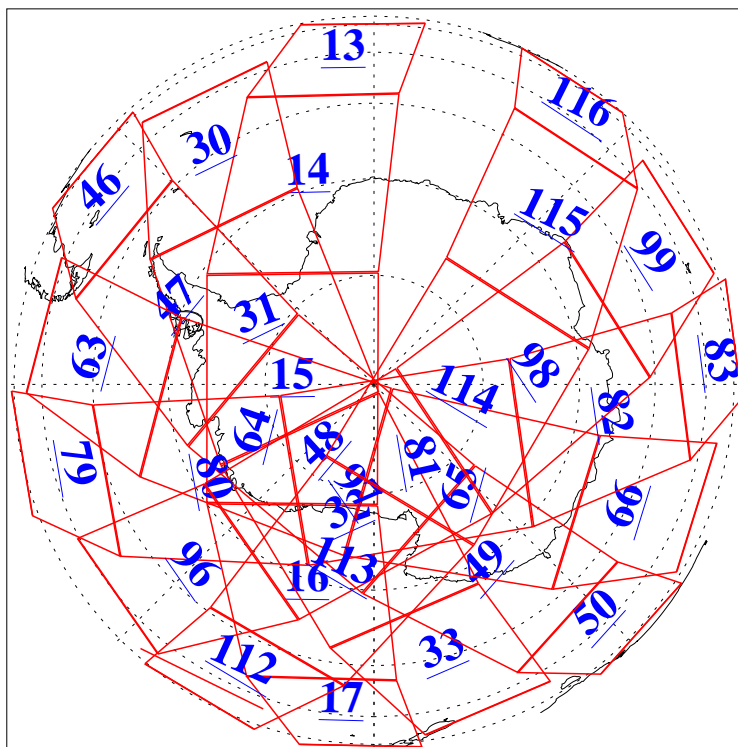

L1B Availability
AMSU Granules: 240
HSB Granules: 0
AIRS Granules: 240

9 Aug 2004
DoY 222
Aqua Day 828
Granules: 1 to 120

Granules: 121 to 240

Legend: AMSU Available, HSB Available, AIRS Available

L1B Availability
AMSU Granules: 240
HSB Granules: 0
AIRS Granules: 240

9 Aug 2004
DoY 222
Aqua Day 828

Ascending Granules

Descending Granules

Legend: AMSU Available, HSB Available, AIRS Available

L1B Availability
 AMSU Granules: 240
 HSB Granules: 0
 AIRS Granules: 240

9 Aug 2004
 DoY 222
 Aqua Day 828

Northern Hemisphere Granules

Southern Hemisphere Granules

Legend: AMSU Available, HSB Available, AIRS Available