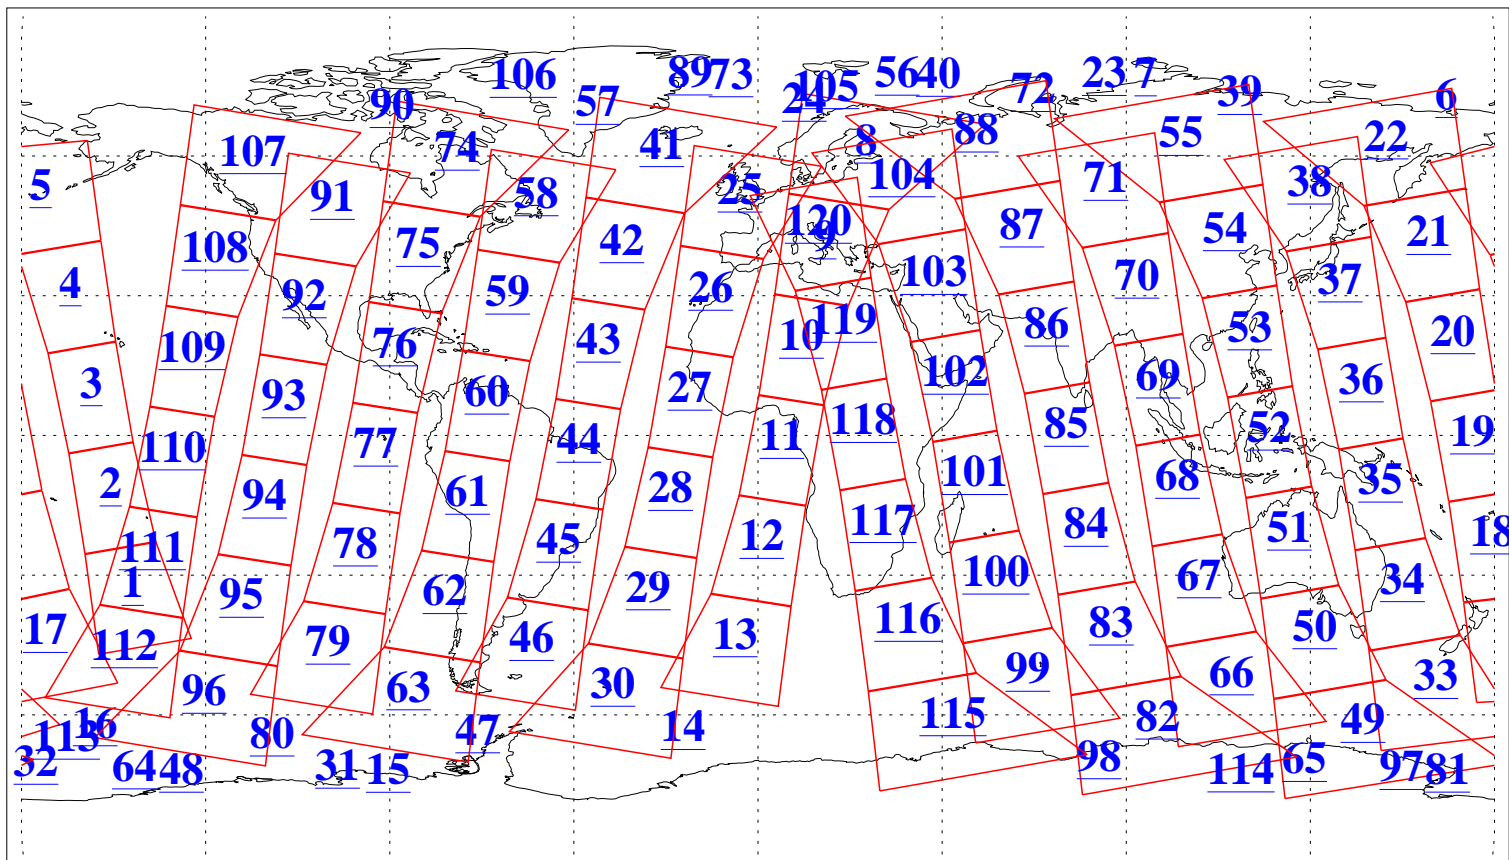

L1B Availability
AMSU Granules: 240
HSB Granules: 0
AIRS Granules: 240

9 Aug 2004
DoY 222
Aqua Day 828
Granules: 1 to 120

Granules: 121 to 240

Legend: AMSU Available, HSB Available, AIRS Available

L1B Availability
AMSU Granules: 240
HSB Granules: 0
AIRS Granules: 240

9 Aug 2004
DoY 222
Aqua Day 828

Ascending Granules

Descending Granules

Legend: AMSU Available, HSB Available, AIRS Available

L1B Availability
 AMSU Granules: 240
 HSB Granules: 0
 AIRS Granules: 240

9 Aug 2004
 DoY 222
 Aqua Day 828

Northern Hemisphere Granules

Southern Hemisphere Granules

Legend: AMSU Available, HSB Available, AIRS Available