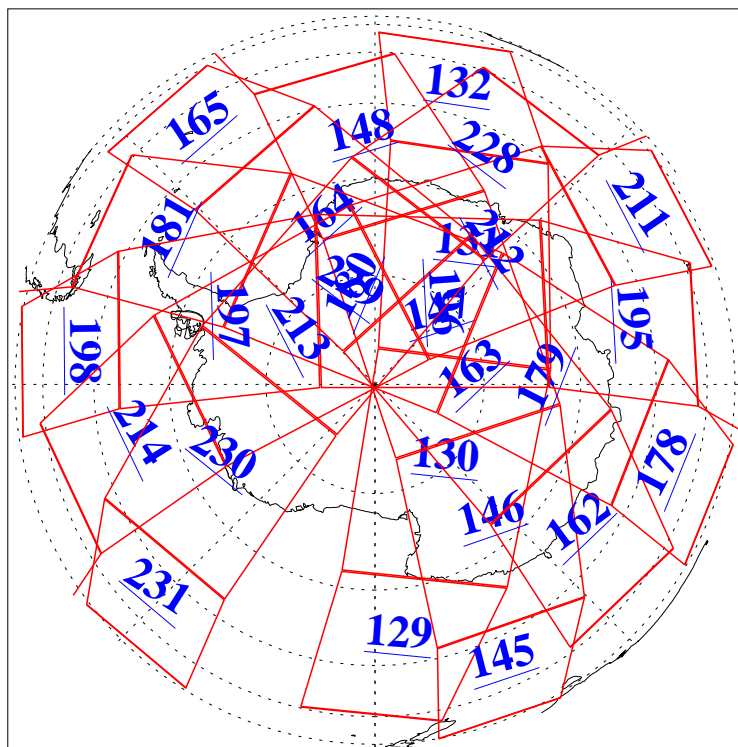

L1B Availability
AMSU Granules: 240
HSB Granules: 0
AIRS Granules: 240

9 Aug 2004
DoY 222
Aqua Day 828
Granules: 1 to 120

Granules: 121 to 240

Legend: AMSU Available, HSB Available, AIRS Available

L1B Availability
AMSU Granules: 240
HSB Granules: 0
AIRS Granules: 240

9 Aug 2004
DoY 222
Aqua Day 828

Ascending Granules

Descending Granules

Legend: AMSU Available, HSB Available, AIRS Available

L1B Availability
 AMSU Granules: 240
 HSB Granules: 0
 AIRS Granules: 240

9 Aug 2004
 DoY 222
 Aqua Day 828

Northern Hemisphere Granules

Southern Hemisphere Granules

Legend: AMSU Available, HSB Available, AIRS Available