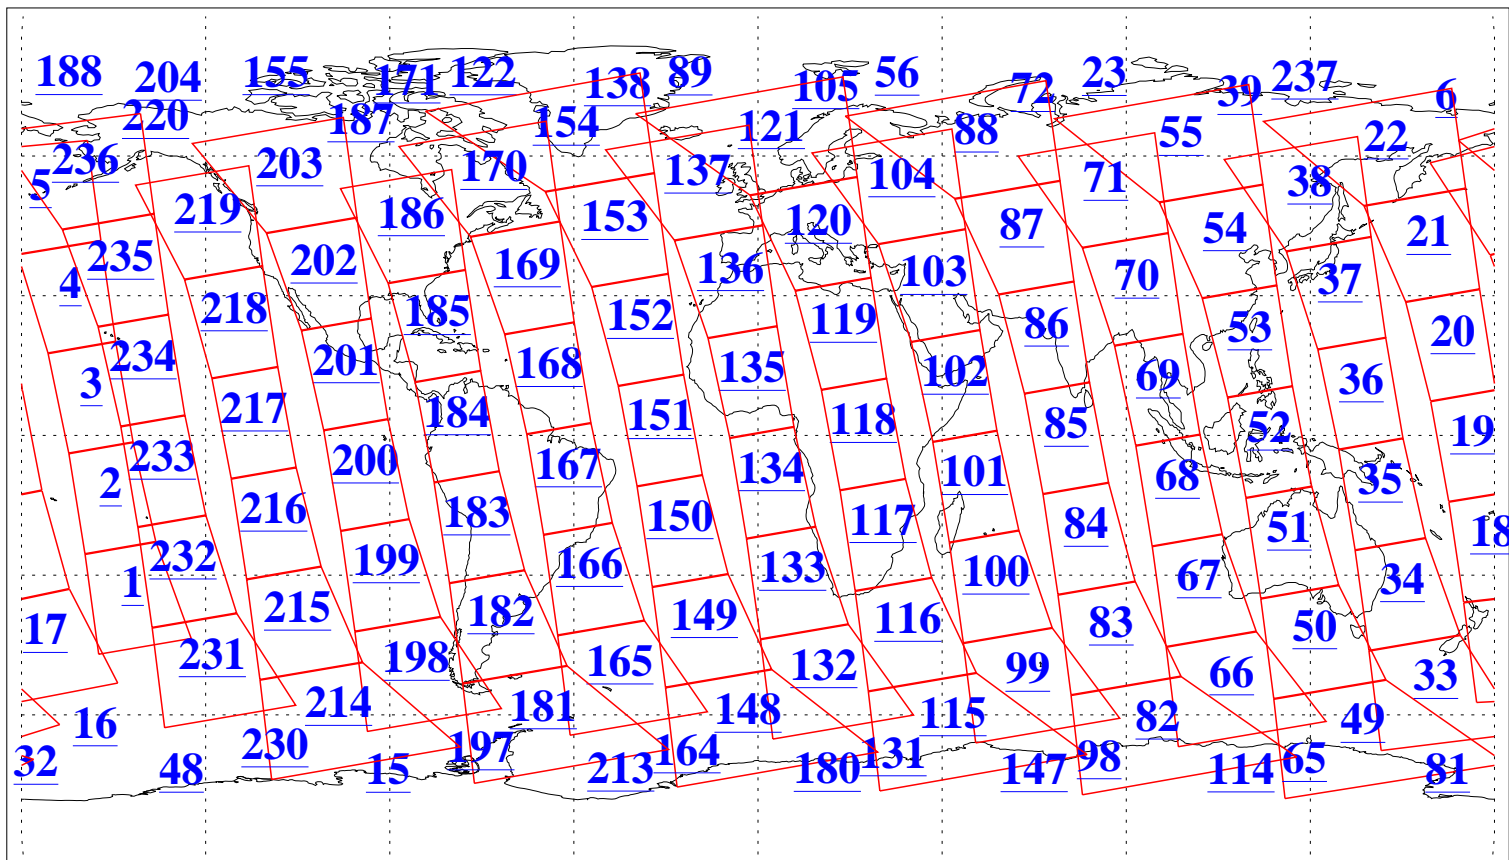

L1B Availability
AMSU Granules: 240
HSB Granules: 0
AIRS Granules: 240

9 Aug 2004
DoY 222
Aqua Day 828
Granules: 1 to 120

Granules: 121 to 240

Legend: AMSU Available, HSB Available, AIRS Available

L1B Availability
AMSU Granules: 240
HSB Granules: 0
AIRS Granules: 240

9 Aug 2004
DoY 222
Aqua Day 828

Ascending Granules

Descending Granules

Legend: AMSU Available, HSB Available, AIRS Available

L1B Availability
 AMSU Granules: 240
 HSB Granules: 0
 AIRS Granules: 240

9 Aug 2004
 DoY 222
 Aqua Day 828

Northern Hemisphere Granules

Southern Hemisphere Granules

Legend: AMSU Available, HSB Available, AIRS Available