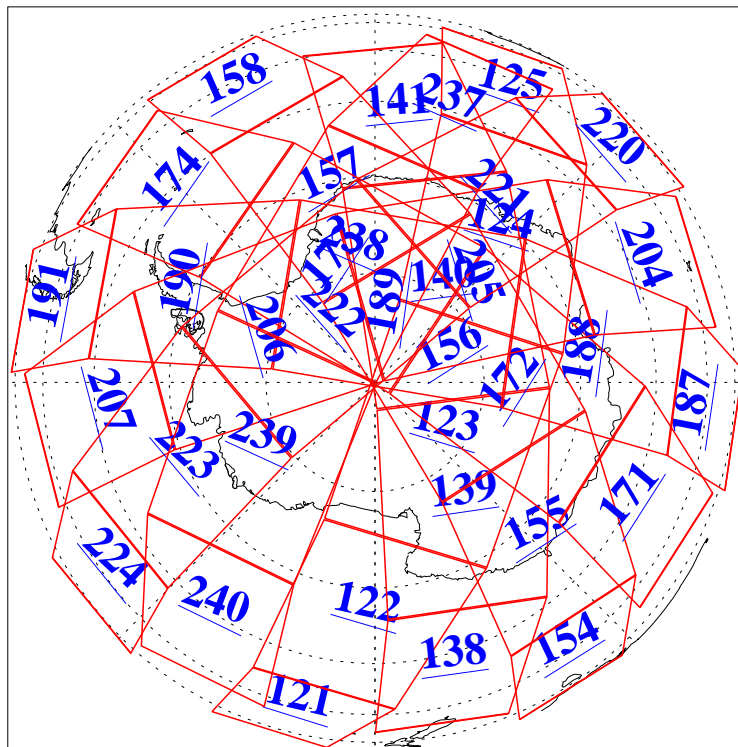

L1B Availability  
AMSU Granules: 240  
HSB Granules: 0  
AIRS Granules: 240

8 Aug 2004  
DoY 221  
Aqua Day 827  
Granules: 1 to 120

Granules: 121 to 240

Legend: AMSU Available, HSB Available, AIRS Available

L1B Availability  
AMSU Granules: 240  
HSB Granules: 0  
AIRS Granules: 240

8 Aug 2004  
DoY 221  
Aqua Day 827

Ascending Granules

Descending Granules

Legend: AMSU Available, HSB Available, AIRS Available

L1B Availability  
 AMSU Granules: 240  
 HSB Granules: 0  
 AIRS Granules: 240

8 Aug 2004  
 DoY 221  
 Aqua Day 827

Northern Hemisphere Granules

Southern Hemisphere Granules

Legend: AMSU Available, HSB Available, AIRS Available