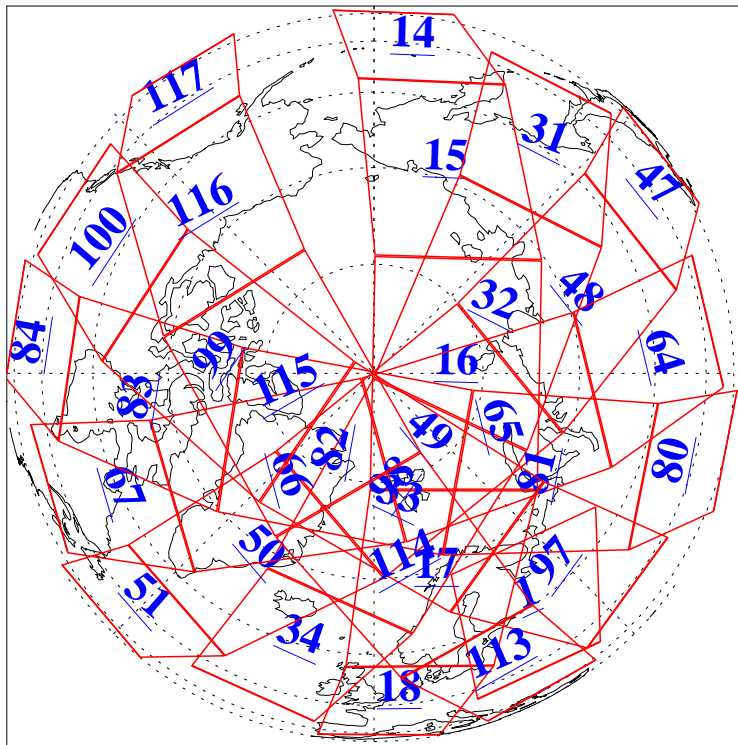

L1B Availability  
AMSU Granules: 240  
HSB Granules: 0  
AIRS Granules: 240

8 Aug 2004  
DoY 221  
Aqua Day 827  
Granules: 1 to 120

Granules: 121 to 240

Legend: AMSU Available, HSB Available, AIRS Available

L1B Availability  
AMSU Granules: 240  
HSB Granules: 0  
AIRS Granules: 240

8 Aug 2004  
DoY 221  
Aqua Day 827

Ascending Granules

Descending Granules

Legend: AMSU Available, HSB Available, AIRS Available

L1B Availability  
 AMSU Granules: 240  
 HSB Granules: 0  
 AIRS Granules: 240

8 Aug 2004  
 DoY 221  
 Aqua Day 827

Northern Hemisphere Granules

Southern Hemisphere Granules

Legend: AMSU Available, HSB Available, AIRS Available