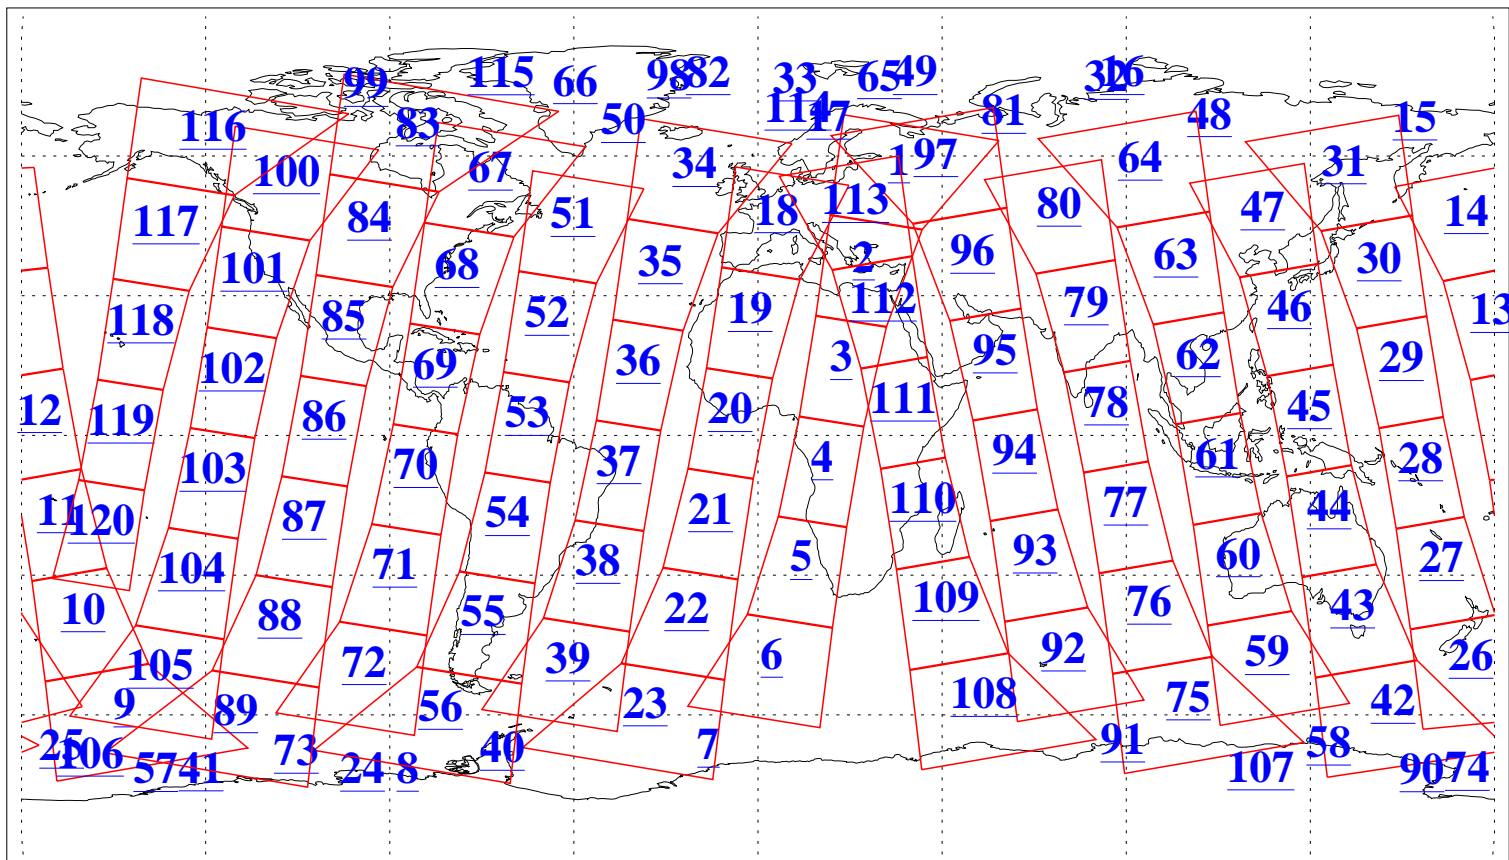

L1B Availability  
AMSU Granules: 240  
HSB Granules: 0  
AIRS Granules: 240

8 Aug 2004  
DoY 221  
Aqua Day 827  
Granules: 1 to 120

Granules: 121 to 240

Legend: AMSU Available, HSB Available, AIRS Available

L1B Availability  
AMSU Granules: 240  
HSB Granules: 0  
AIRS Granules: 240

8 Aug 2004  
DoY 221  
Aqua Day 827

Ascending Granules

Descending Granules

Legend: AMSU Available, HSB Available, AIRS Available

L1B Availability  
 AMSU Granules: 240  
 HSB Granules: 0  
 AIRS Granules: 240

8 Aug 2004  
 DoY 221  
 Aqua Day 827

Northern Hemisphere Granules

Southern Hemisphere Granules

Legend: AMSU Available, HSB Available, AIRS Available