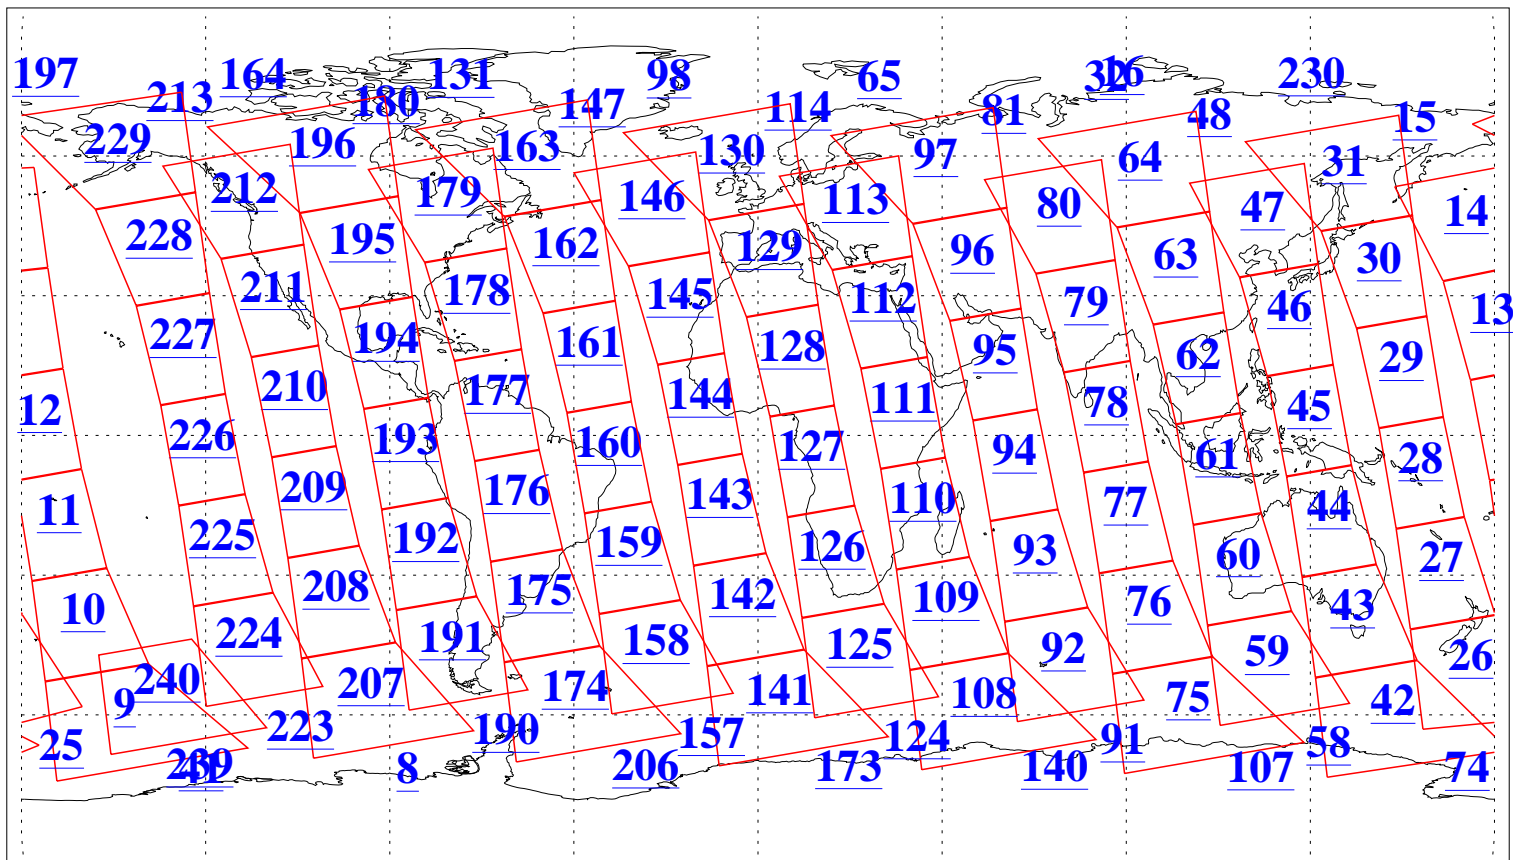

L1B Availability  
AMSU Granules: 240  
HSB Granules: 0  
AIRS Granules: 240

8 Aug 2004  
DoY 221  
Aqua Day 827  
Granules: 1 to 120

Granules: 121 to 240

Legend: AMSU Available, HSB Available, AIRS Available

L1B Availability  
AMSU Granules: 240  
HSB Granules: 0  
AIRS Granules: 240

8 Aug 2004  
DoY 221  
Aqua Day 827

Ascending Granules

Descending Granules

Legend: AMSU Available, HSB Available, AIRS Available

L1B Availability  
 AMSU Granules: 240  
 HSB Granules: 0  
 AIRS Granules: 240

8 Aug 2004  
 DoY 221  
 Aqua Day 827

Northern Hemisphere Granules

Southern Hemisphere Granules

Legend: AMSU Available, HSB Available, AIRS Available