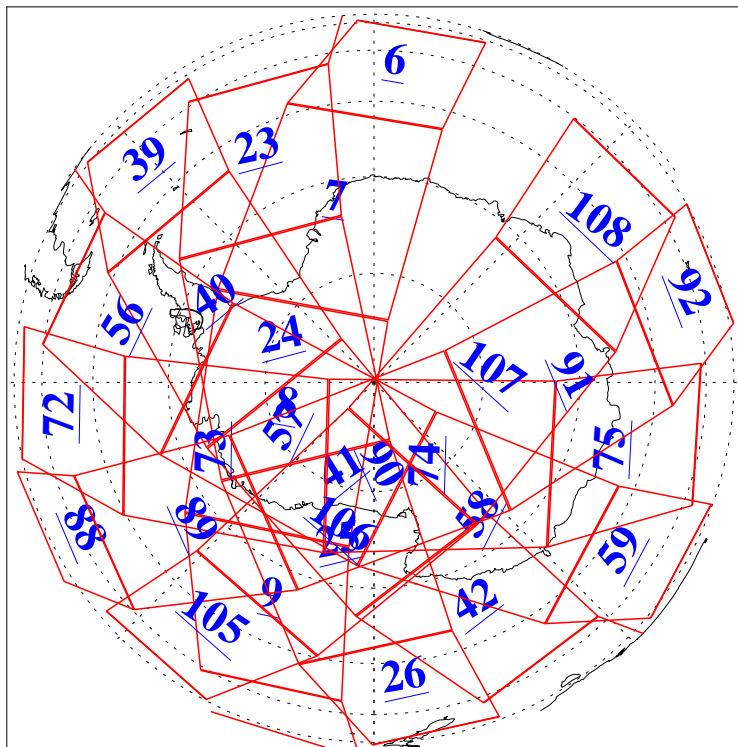

L1B Availability  
AMSU Granules: 240  
HSB Granules: 0  
AIRS Granules: 240

8 Aug 2004  
DoY 221  
Aqua Day 827  
Granules: 1 to 120

Granules: 121 to 240

Legend: AMSU Available, HSB Available, AIRS Available

L1B Availability  
AMSU Granules: 240  
HSB Granules: 0  
AIRS Granules: 240

8 Aug 2004  
DoY 221  
Aqua Day 827

Ascending Granules

Descending Granules

Legend: AMSU Available, HSB Available, AIRS Available

L1B Availability  
 AMSU Granules: 240  
 HSB Granules: 0  
 AIRS Granules: 240

8 Aug 2004  
 DoY 221  
 Aqua Day 827

Northern Hemisphere Granules

Southern Hemisphere Granules

Legend: AMSU Available, HSB Available, AIRS Available