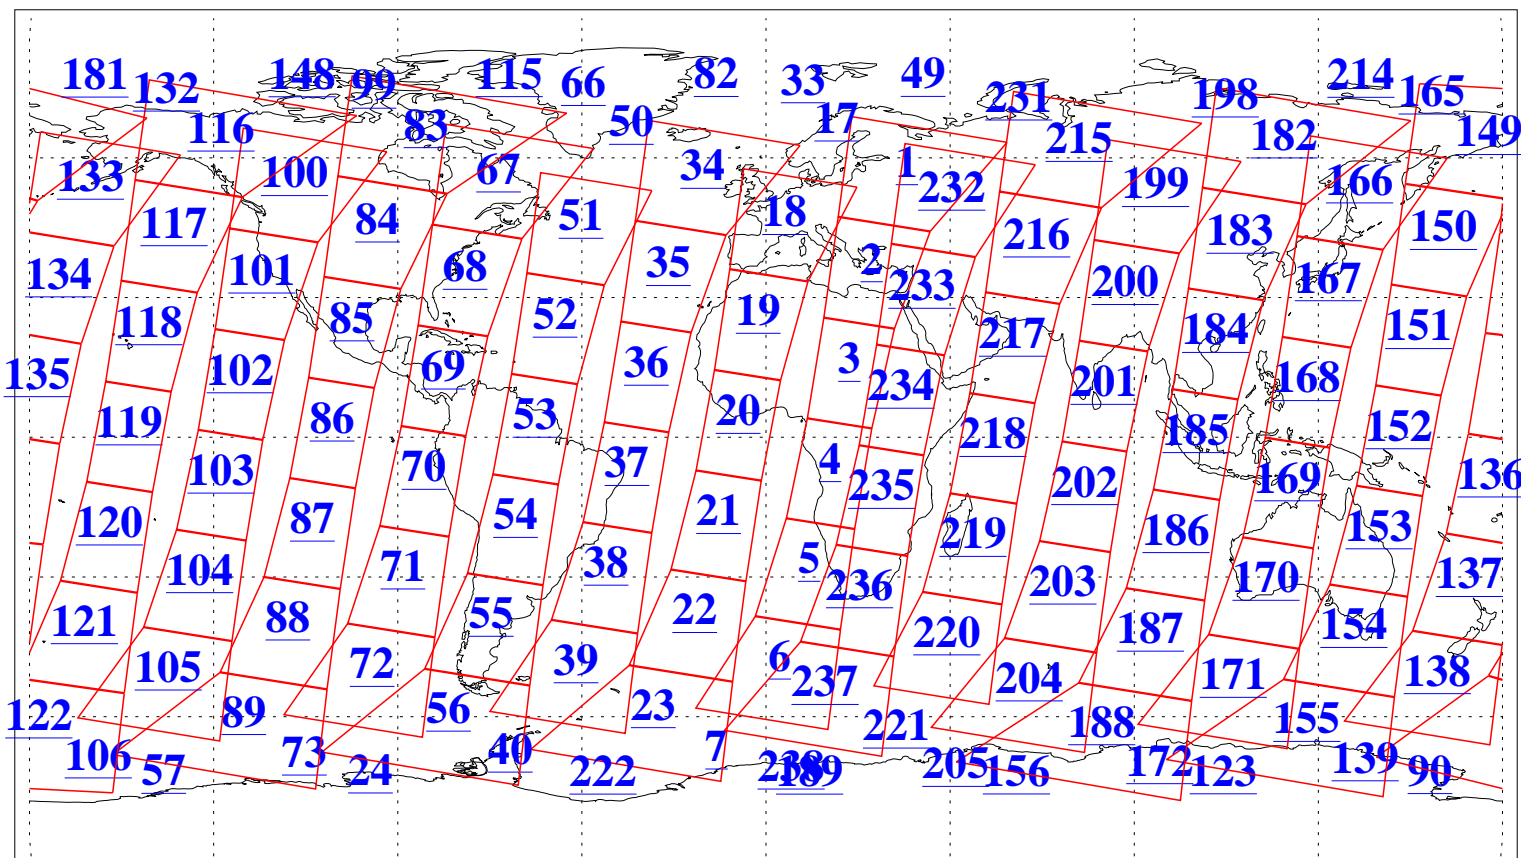

L1B Availability  
AMSU Granules: 240  
HSB Granules: 0  
AIRS Granules: 240

8 Aug 2004  
DoY 221  
Aqua Day 827  
Granules: 1 to 120

Granules: 121 to 240

Legend: AMSU Available, HSB Available, AIRS Available

L1B Availability  
AMSU Granules: 240  
HSB Granules: 0  
AIRS Granules: 240

8 Aug 2004  
DoY 221  
Aqua Day 827

Ascending Granules

Descending Granules

Legend: AMSU Available, HSB Available, AIRS Available

L1B Availability  
 AMSU Granules: 240  
 HSB Granules: 0  
 AIRS Granules: 240

8 Aug 2004  
 DoY 221  
 Aqua Day 827

Northern Hemisphere Granules

Southern Hemisphere Granules

Legend: AMSU Available, HSB Available, AIRS Available