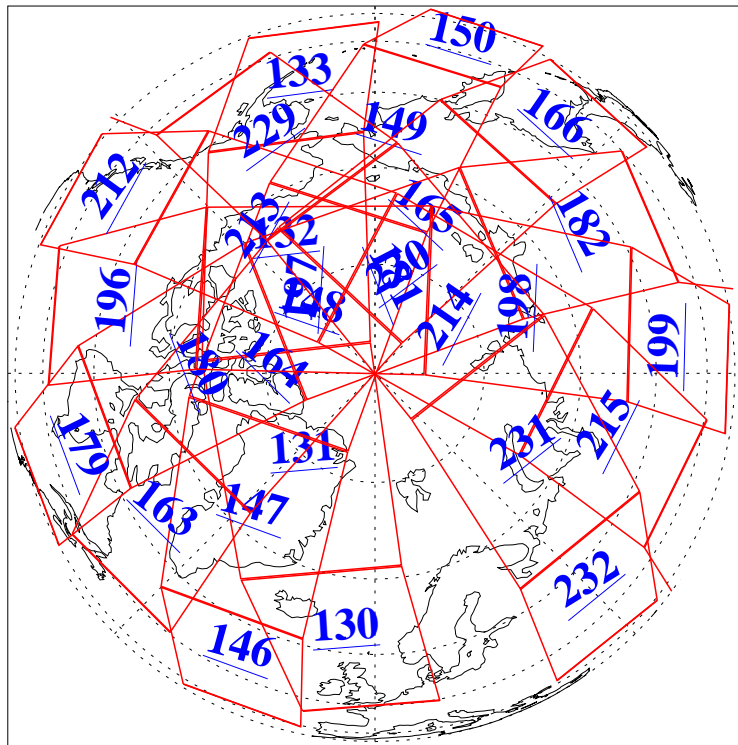

L1B Availability  
AMSU Granules: 240  
HSB Granules: 0  
AIRS Granules: 240

8 Aug 2004  
DoY 221  
Aqua Day 827  
Granules: 1 to 120

Granules: 121 to 240

Legend: AMSU Available, HSB Available, AIRS Available

L1B Availability  
AMSU Granules: 240  
HSB Granules: 0  
AIRS Granules: 240

8 Aug 2004  
DoY 221  
Aqua Day 827

Ascending Granules

Descending Granules

Legend: AMSU Available, HSB Available, AIRS Available

L1B Availability  
 AMSU Granules: 240  
 HSB Granules: 0  
 AIRS Granules: 240

8 Aug 2004  
 DoY 221  
 Aqua Day 827

Northern Hemisphere Granules

Southern Hemisphere Granules

Legend: AMSU Available, HSB Available, AIRS Available