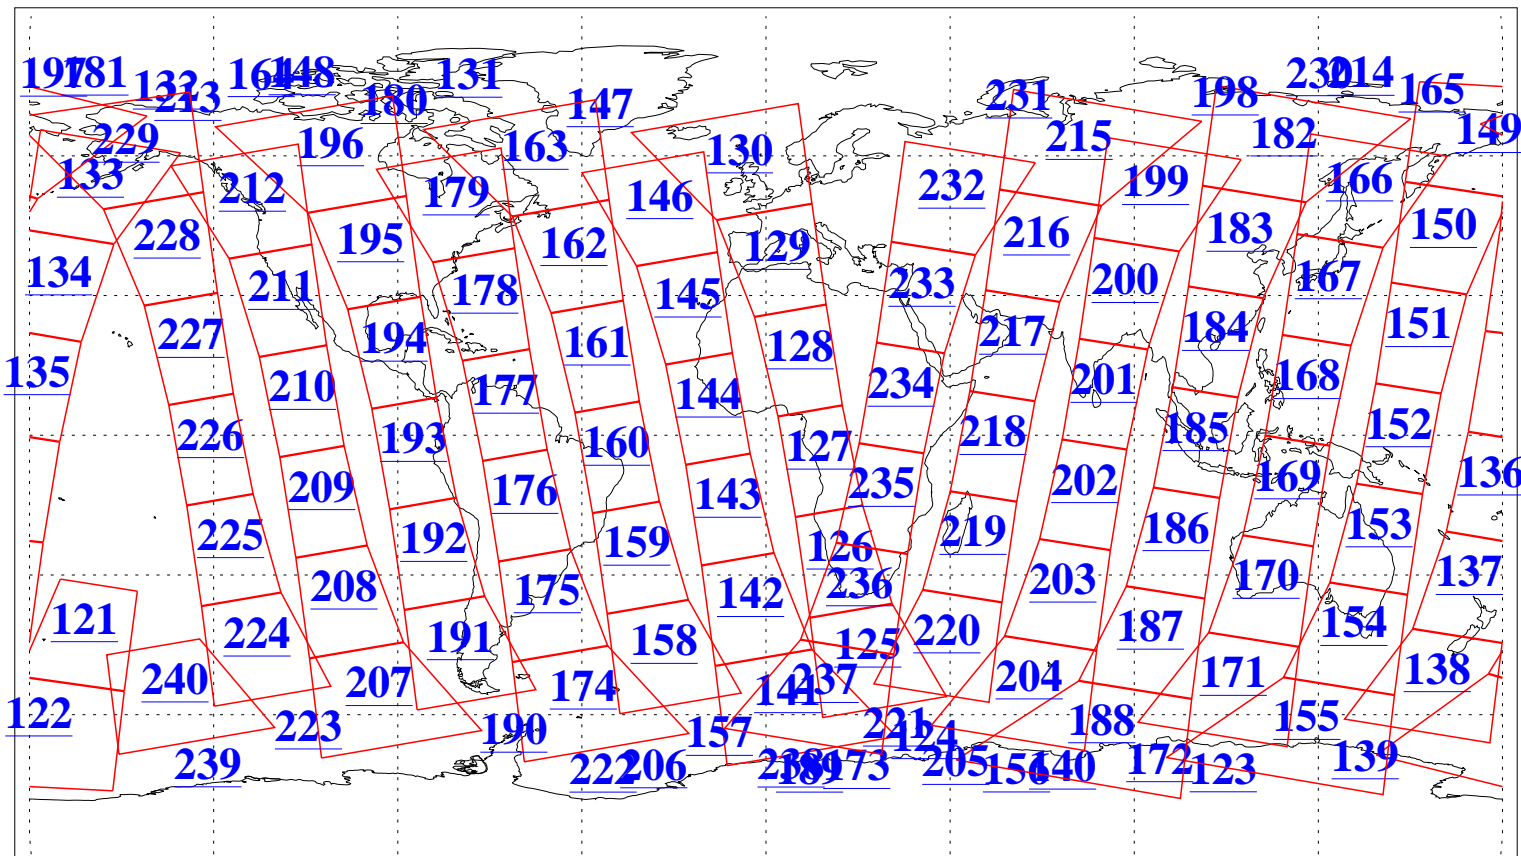

L1B Availability  
AMSU Granules: 240  
HSB Granules: 0  
AIRS Granules: 240

8 Aug 2004  
DoY 221  
Aqua Day 827  
Granules: 1 to 120

Granules: 121 to 240

Legend: AMSU Available, HSB Available, AIRS Available

L1B Availability  
AMSU Granules: 240  
HSB Granules: 0  
AIRS Granules: 240

8 Aug 2004  
DoY 221  
Aqua Day 827

Ascending Granules

Descending Granules

Legend: AMSU Available, HSB Available, AIRS Available

L1B Availability  
 AMSU Granules: 240  
 HSB Granules: 0  
 AIRS Granules: 240

8 Aug 2004  
 DoY 221  
 Aqua Day 827

Northern Hemisphere Granules

Southern Hemisphere Granules

Legend: AMSU Available, HSB Available, AIRS Available