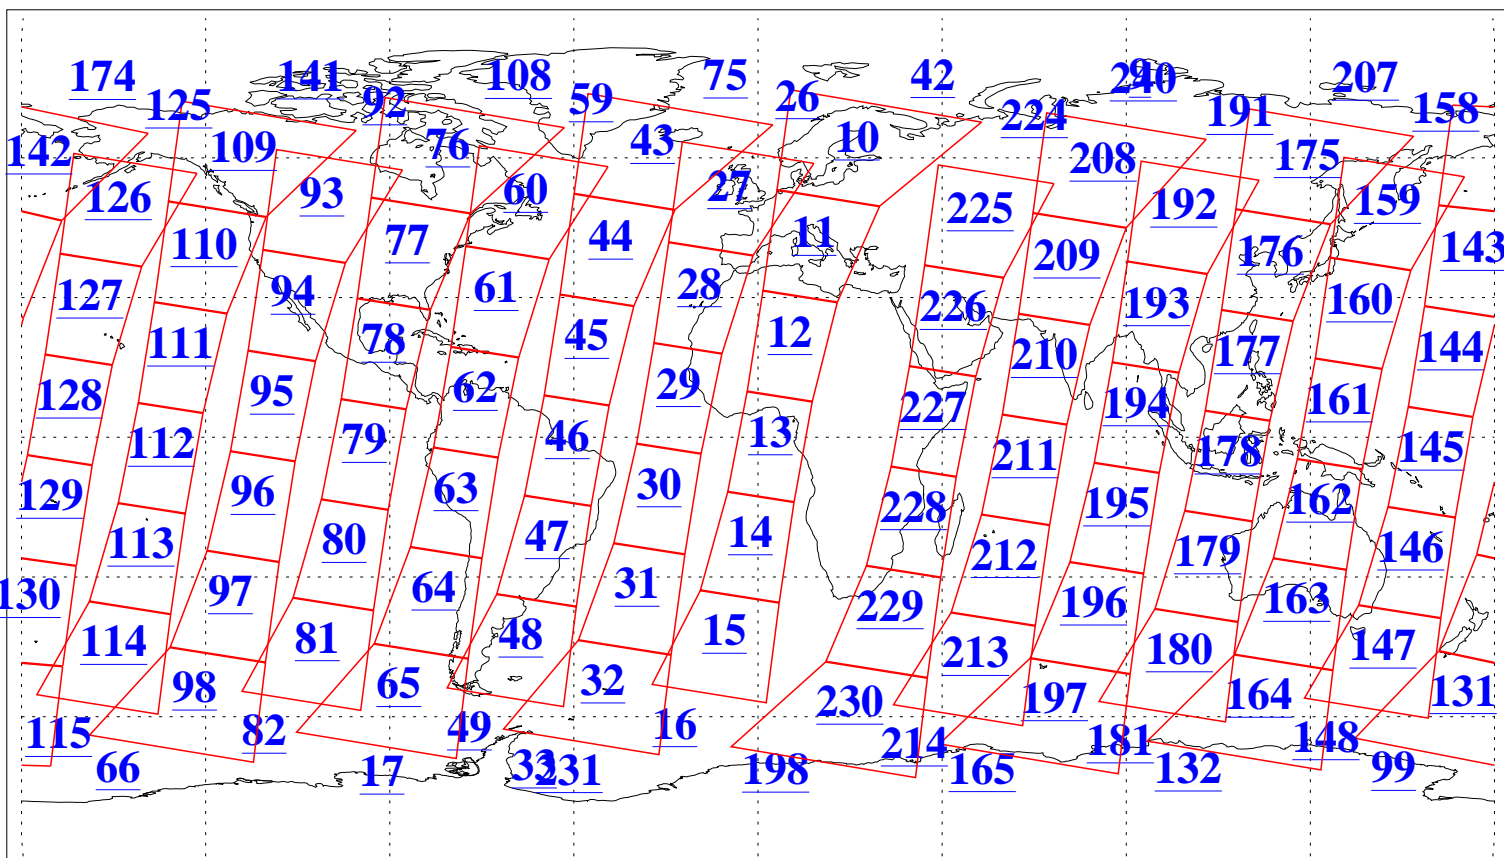

L1B Availability
AMSU Granules: 240
HSB Granules: 0
AIRS Granules: 240

7 Aug 2004
DoY 220
Aqua Day 826
Granules: 1 to 120

Granules: 121 to 240

Legend: AMSU Available, HSB Available, AIRS Available

L1B Availability
AMSU Granules: 240
HSB Granules: 0
AIRS Granules: 240

7 Aug 2004
DoY 220
Aqua Day 826

Ascending Granules

Descending Granules

Legend: AMSU Available, HSB Available, AIRS Available

L1B Availability
 AMSU Granules: 240
 HSB Granules: 0
 AIRS Granules: 240

7 Aug 2004
 DoY 220
 Aqua Day 826

Northern Hemisphere Granules

Southern Hemisphere Granules

Legend: AMSU Available, HSB Available, AIRS Available