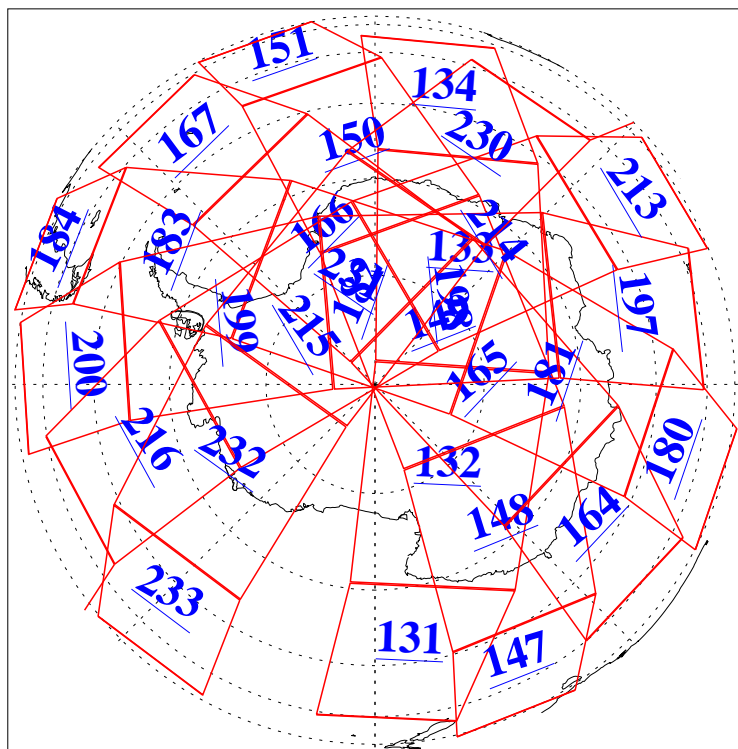

L1B Availability
AMSU Granules: 240
HSB Granules: 0
AIRS Granules: 240

7 Aug 2004
DoY 220
Aqua Day 826
Granules: 1 to 120

Granules: 121 to 240

Legend: AMSU Available, HSB Available, AIRS Available

L1B Availability
AMSU Granules: 240
HSB Granules: 0
AIRS Granules: 240

7 Aug 2004
DoY 220
Aqua Day 826

Ascending Granules

Descending Granules

Legend: AMSU Available, HSB Available, AIRS Available

L1B Availability
 AMSU Granules: 240
 HSB Granules: 0
 AIRS Granules: 240

7 Aug 2004
 DoY 220
 Aqua Day 826

Northern Hemisphere Granules

Southern Hemisphere Granules

Legend: AMSU Available, HSB Available, AIRS Available