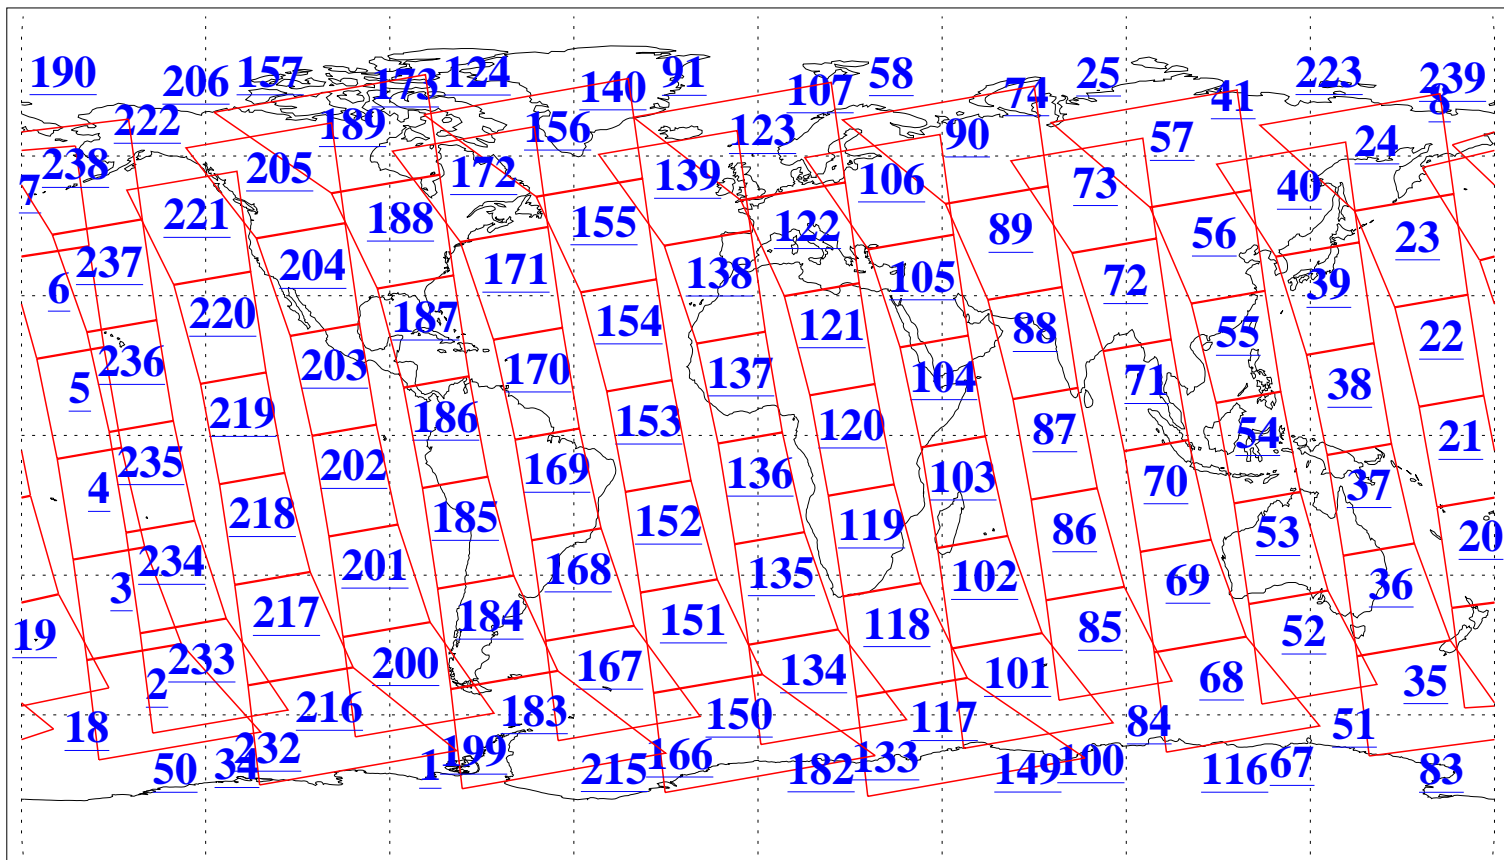

L1B Availability
AMSU Granules: 240
HSB Granules: 0
AIRS Granules: 240

7 Aug 2004
DoY 220
Aqua Day 826
Granules: 1 to 120

Granules: 121 to 240

Legend: AMSU Available, HSB Available, AIRS Available

L1B Availability
AMSU Granules: 240
HSB Granules: 0
AIRS Granules: 240

7 Aug 2004
DoY 220
Aqua Day 826

Ascending Granules

Descending Granules

Legend: AMSU Available, HSB Available, AIRS Available

L1B Availability
 AMSU Granules: 240
 HSB Granules: 0
 AIRS Granules: 240

7 Aug 2004
 DoY 220
 Aqua Day 826

Northern Hemisphere Granules

Southern Hemisphere Granules

Legend: AMSU Available, HSB Available, AIRS Available