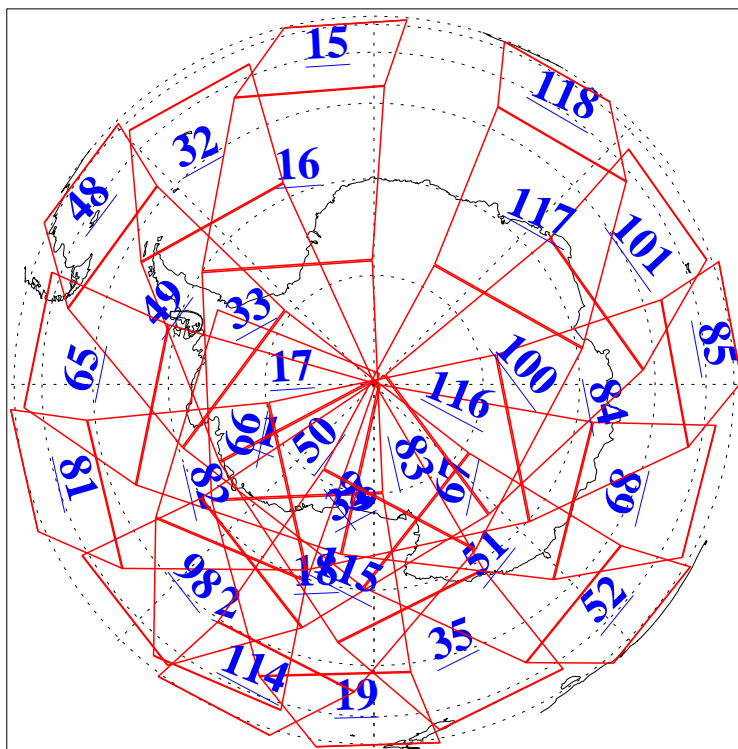

L1B Availability
AMSU Granules: 240
HSB Granules: 0
AIRS Granules: 240

7 Aug 2004
DoY 220
Aqua Day 826
Granules: 1 to 120

Granules: 121 to 240

Legend: AMSU Available, HSB Available, AIRS Available

L1B Availability
AMSU Granules: 240
HSB Granules: 0
AIRS Granules: 240

7 Aug 2004
DoY 220
Aqua Day 826

Ascending Granules

Descending Granules

Legend: AMSU Available, HSB Available, AIRS Available

L1B Availability
 AMSU Granules: 240
 HSB Granules: 0
 AIRS Granules: 240

7 Aug 2004
 DoY 220
 Aqua Day 826

Northern Hemisphere Granules

Southern Hemisphere Granules

Legend: AMSU Available, HSB Available, AIRS Available