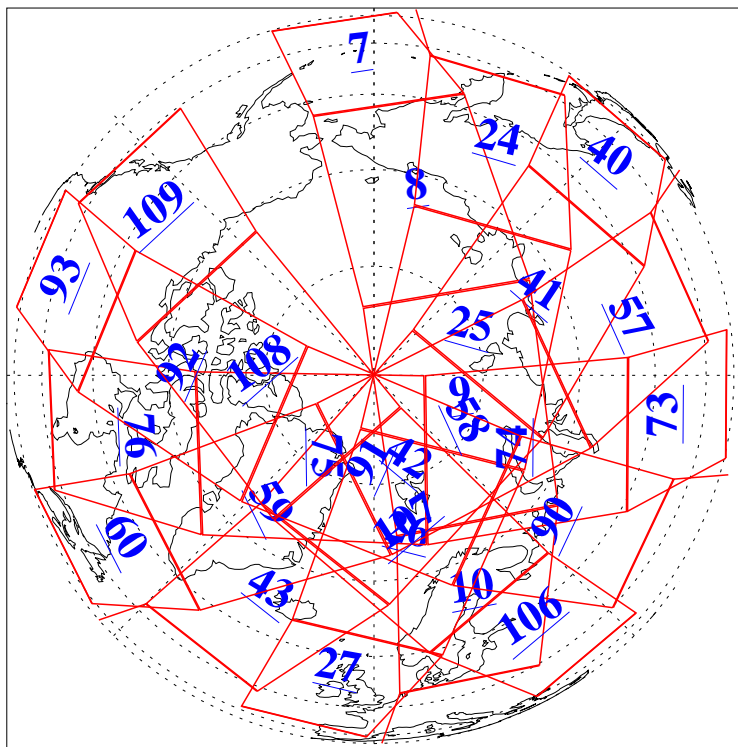

L1B Availability
AMSU Granules: 240
HSB Granules: 0
AIRS Granules: 240

7 Aug 2004
DoY 220
Aqua Day 826
Granules: 1 to 120

Granules: 121 to 240

Legend: AMSU Available, HSB Available, AIRS Available

L1B Availability
AMSU Granules: 240
HSB Granules: 0
AIRS Granules: 240

7 Aug 2004
DoY 220
Aqua Day 826

Ascending Granules

Descending Granules

Legend: AMSU Available, HSB Available, AIRS Available

L1B Availability
 AMSU Granules: 240
 HSB Granules: 0
 AIRS Granules: 240

7 Aug 2004
 DoY 220
 Aqua Day 826

Northern Hemisphere Granules

Southern Hemisphere Granules

Legend: AMSU Available, HSB Available, AIRS Available