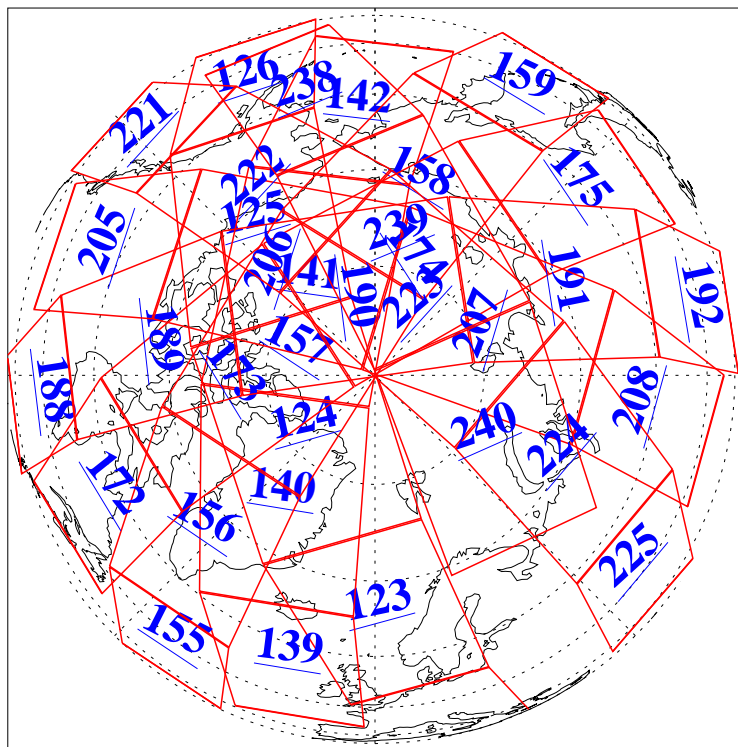

7 Aug 2004
DoY 220
Aqua Day 826

Ascending Granules

Descending Granules

Legend: AMSU Available, HSB Available, AIRS Available

L1B Availability
 AMSU Granules: 240
 HSB Granules: 0
 AIRS Granules: 240

7 Aug 2004
 DoY 220
 Aqua Day 826

Northern Hemisphere Granules

Southern Hemisphere Granules

Legend: AMSU Available, HSB Available, AIRS Available