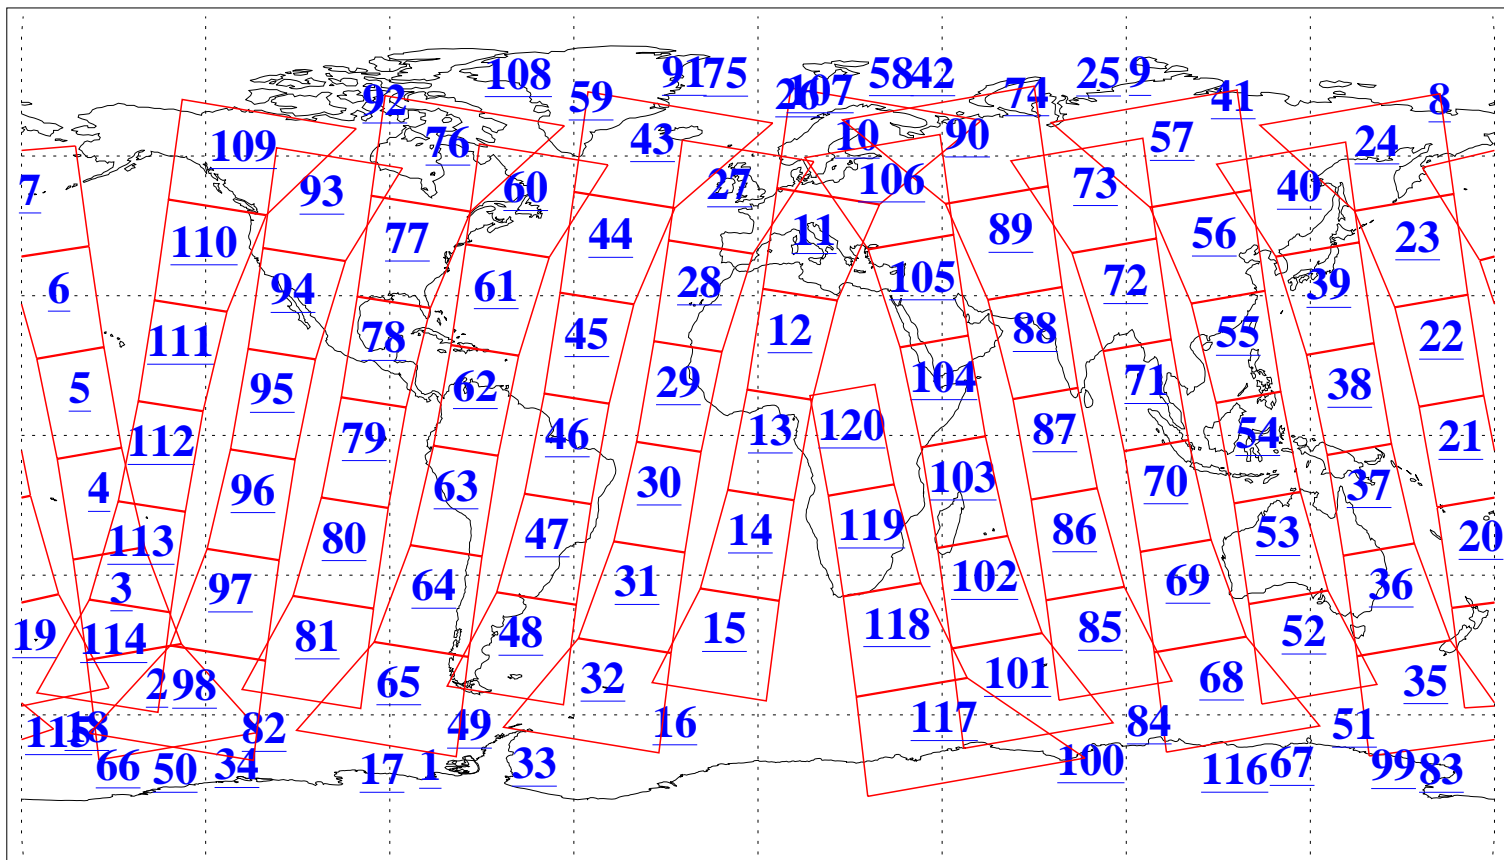

L1B Availability
AMSU Granules: 240
HSB Granules: 0
AIRS Granules: 240

7 Aug 2004
DoY 220
Aqua Day 826
Granules: 1 to 120

Granules: 121 to 240

Legend: AMSU Available, HSB Available, AIRS Available

L1B Availability
AMSU Granules: 240
HSB Granules: 0
AIRS Granules: 240

7 Aug 2004
DoY 220
Aqua Day 826

Ascending Granules

Descending Granules

Legend: AMSU Available, HSB Available, AIRS Available

L1B Availability
 AMSU Granules: 240
 HSB Granules: 0
 AIRS Granules: 240

7 Aug 2004
 DoY 220
 Aqua Day 826

Northern Hemisphere Granules

Southern Hemisphere Granules

Legend: AMSU Available, HSB Available, AIRS Available