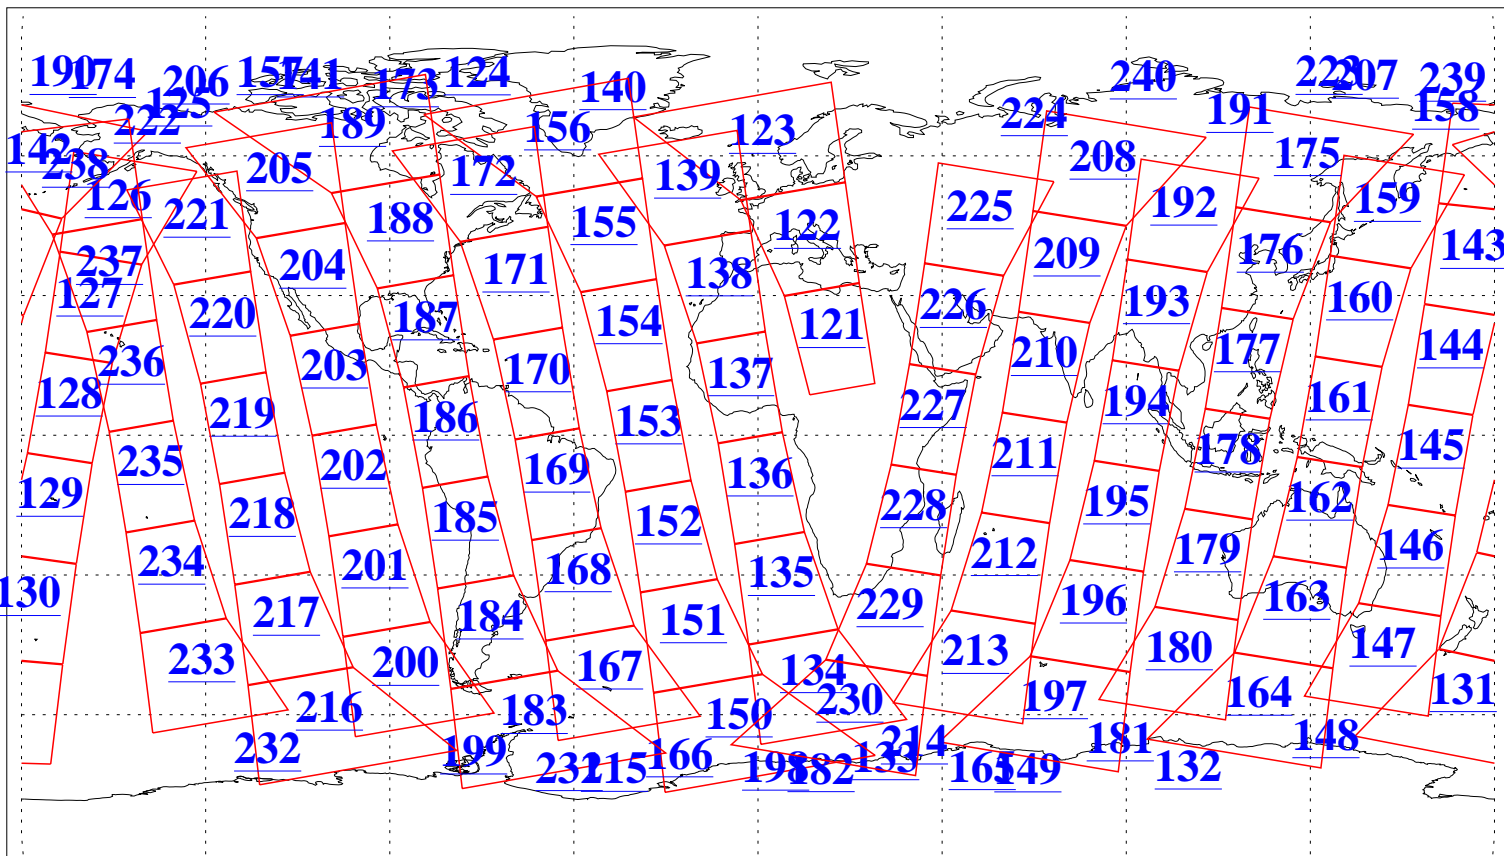

L1B Availability
AMSU Granules: 240
HSB Granules: 0
AIRS Granules: 240

7 Aug 2004
DoY 220
Aqua Day 826
Granules: 1 to 120

Granules: 121 to 240

Legend: AMSU Available, HSB Available, AIRS Available

L1B Availability
AMSU Granules: 240
HSB Granules: 0
AIRS Granules: 240

7 Aug 2004
DoY 220
Aqua Day 826

Ascending Granules

Descending Granules

Legend: AMSU Available, HSB Available, AIRS Available

L1B Availability
 AMSU Granules: 240
 HSB Granules: 0
 AIRS Granules: 240

7 Aug 2004
 DoY 220
 Aqua Day 826

Northern Hemisphere Granules

Southern Hemisphere Granules

Legend: AMSU Available, HSB Available, AIRS Available