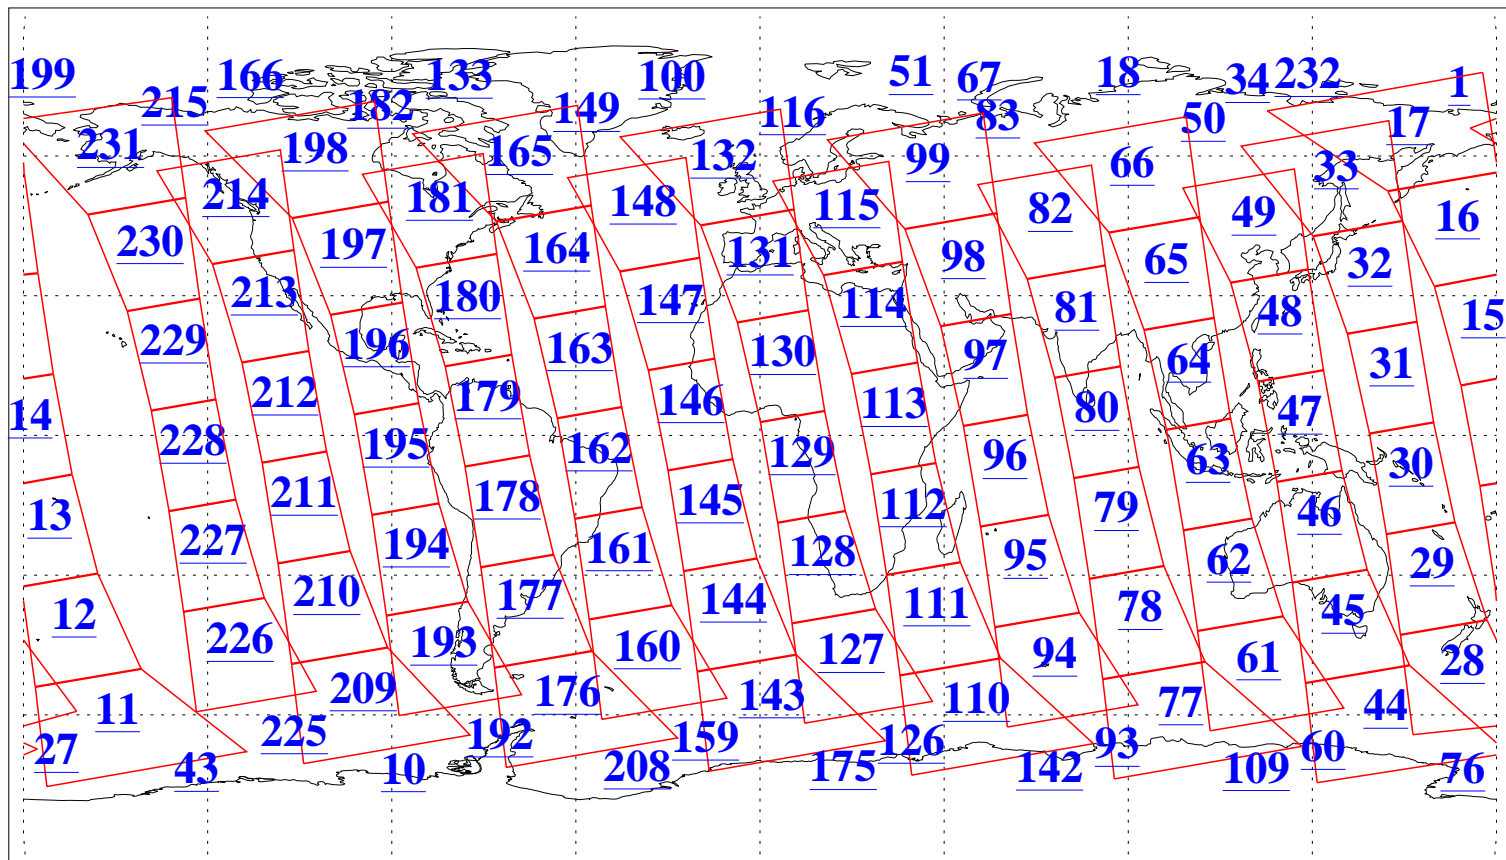

L1B Availability
AMSU Granules: 240
HSB Granules: 0
AIRS Granules: 240

6 Aug 2004
DoY 219
Aqua Day 825
Granules: 1 to 120

Granules: 121 to 240

Legend: AMSU Available, HSB Available, AIRS Available

L1B Availability
AMSU Granules: 240
HSB Granules: 0
AIRS Granules: 240

6 Aug 2004
DoY 219
Aqua Day 825

Ascending Granules

Descending Granules

Legend: AMSU Available, HSB Available, AIRS Available

L1B Availability
 AMSU Granules: 240
 HSB Granules: 0
 AIRS Granules: 240

6 Aug 2004
 DoY 219
 Aqua Day 825

Northern Hemisphere Granules

Southern Hemisphere Granules

Legend: AMSU Available, HSB Available, AIRS Available