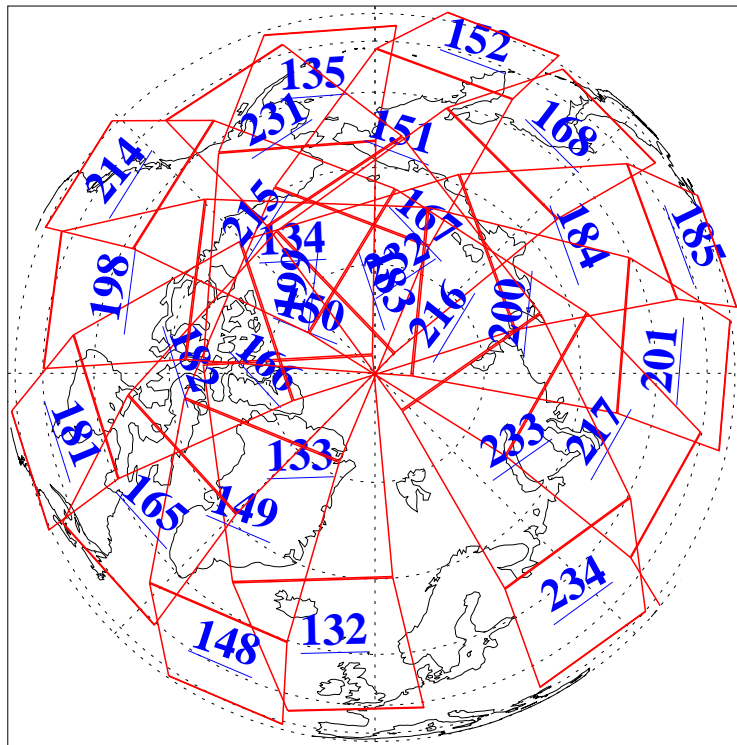

L1B Availability
AMSU Granules: 240
HSB Granules: 0
AIRS Granules: 240

6 Aug 2004
DoY 219
Aqua Day 825
Granules: 1 to 120

Granules: 121 to 240

Legend: AMSU Available, HSB Available, AIRS Available

L1B Availability
AMSU Granules: 240
HSB Granules: 0
AIRS Granules: 240

6 Aug 2004
DoY 219
Aqua Day 825

Ascending Granules

Descending Granules

Legend: AMSU Available, HSB Available, AIRS Available

L1B Availability
 AMSU Granules: 240
 HSB Granules: 0
 AIRS Granules: 240

6 Aug 2004
 DoY 219
 Aqua Day 825

Northern Hemisphere Granules

Southern Hemisphere Granules

Legend: AMSU Available, HSB Available, AIRS Available