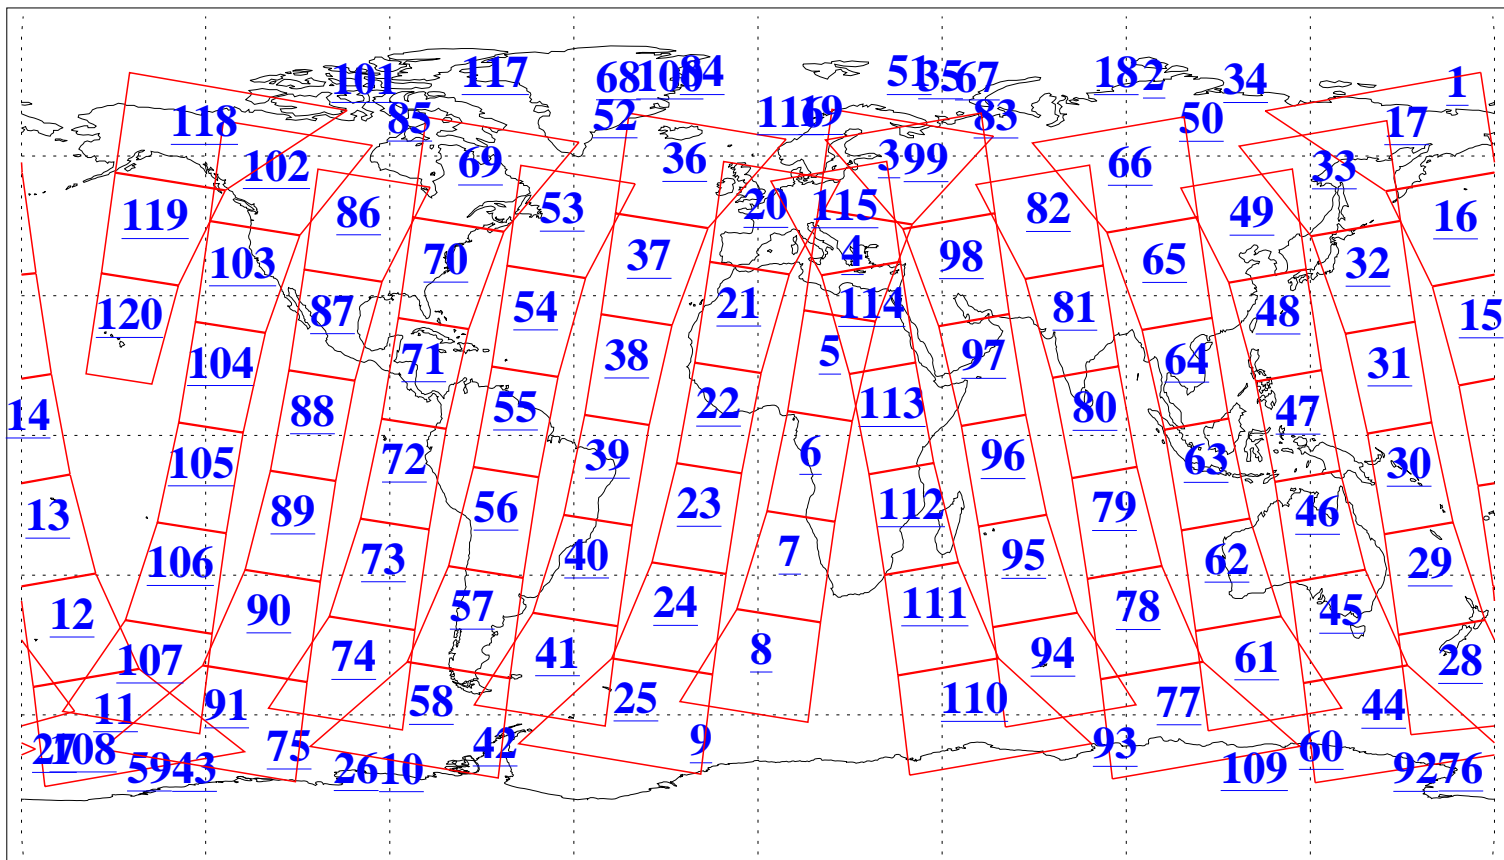

L1B Availability
AMSU Granules: 240
HSB Granules: 0
AIRS Granules: 240

6 Aug 2004
DoY 219
Aqua Day 825
Granules: 1 to 120

Granules: 121 to 240

Legend: AMSU Available, HSB Available, AIRS Available

L1B Availability
AMSU Granules: 240
HSB Granules: 0
AIRS Granules: 240

6 Aug 2004
DoY 219
Aqua Day 825

Ascending Granules

Descending Granules

Legend: AMSU Available, HSB Available, AIRS Available

L1B Availability
 AMSU Granules: 240
 HSB Granules: 0
 AIRS Granules: 240

6 Aug 2004
 DoY 219
 Aqua Day 825

Northern Hemisphere Granules

Southern Hemisphere Granules

Legend: AMSU Available, HSB Available, AIRS Available