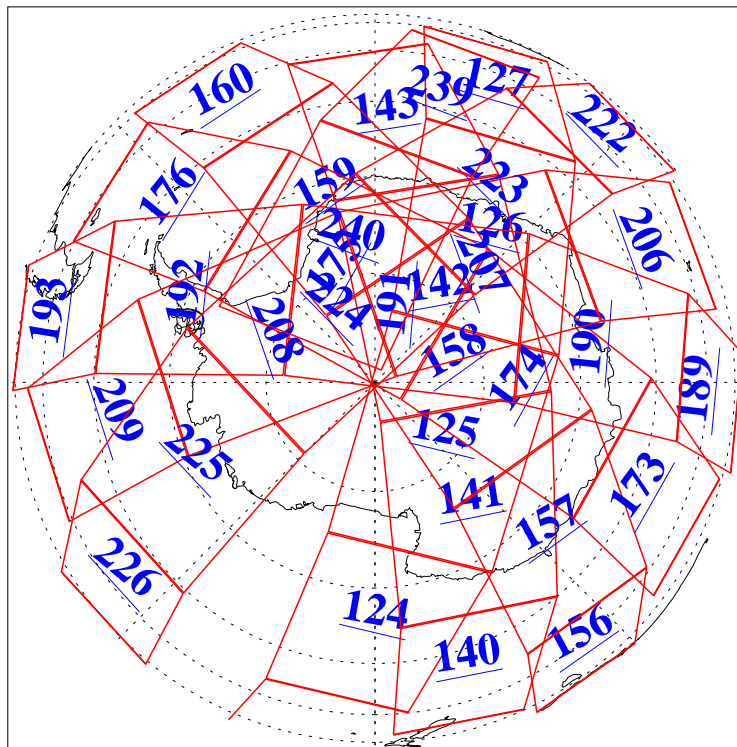

6 Aug 2004
DoY 219
Aqua Day 825

Ascending Granules

Descending Granules

Legend: AMSU Available, HSB Available, AIRS Available

L1B Availability
 AMSU Granules: 240
 HSB Granules: 0
 AIRS Granules: 240

6 Aug 2004
 DoY 219
 Aqua Day 825

Northern Hemisphere Granules

Southern Hemisphere Granules

Legend: AMSU Available, HSB Available, AIRS Available