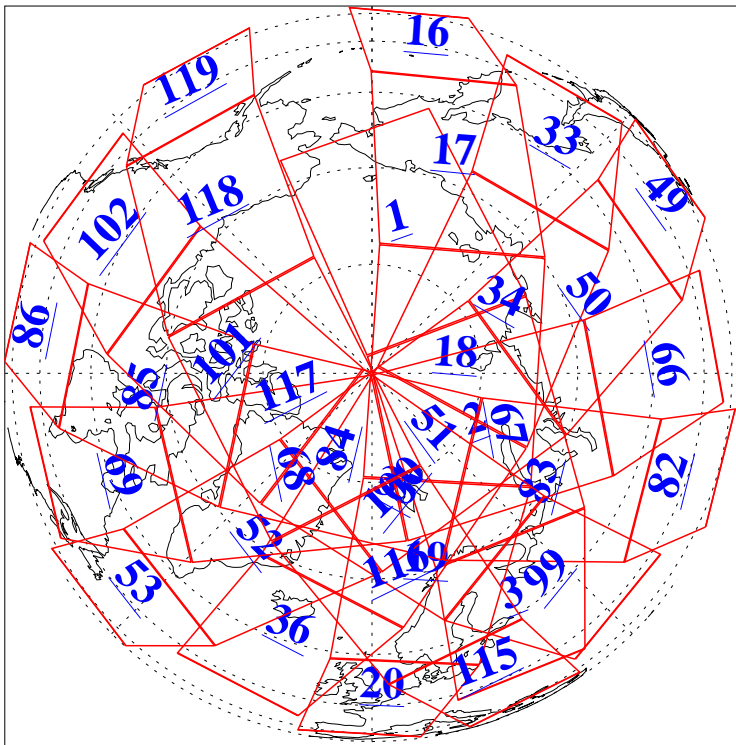

L1B Availability
AMSU Granules: 240
HSB Granules: 0
AIRS Granules: 240

6 Aug 2004
DoY 219
Aqua Day 825
Granules: 1 to 120

Granules: 121 to 240

Legend: AMSU Available, HSB Available, AIRS Available

L1B Availability
AMSU Granules: 240
HSB Granules: 0
AIRS Granules: 240

6 Aug 2004
DoY 219
Aqua Day 825

Ascending Granules

Descending Granules

Legend: AMSU Available, HSB Available, AIRS Available

L1B Availability
 AMSU Granules: 240
 HSB Granules: 0
 AIRS Granules: 240

6 Aug 2004
 DoY 219
 Aqua Day 825

Northern Hemisphere Granules

Southern Hemisphere Granules

Legend: AMSU Available, HSB Available, AIRS Available