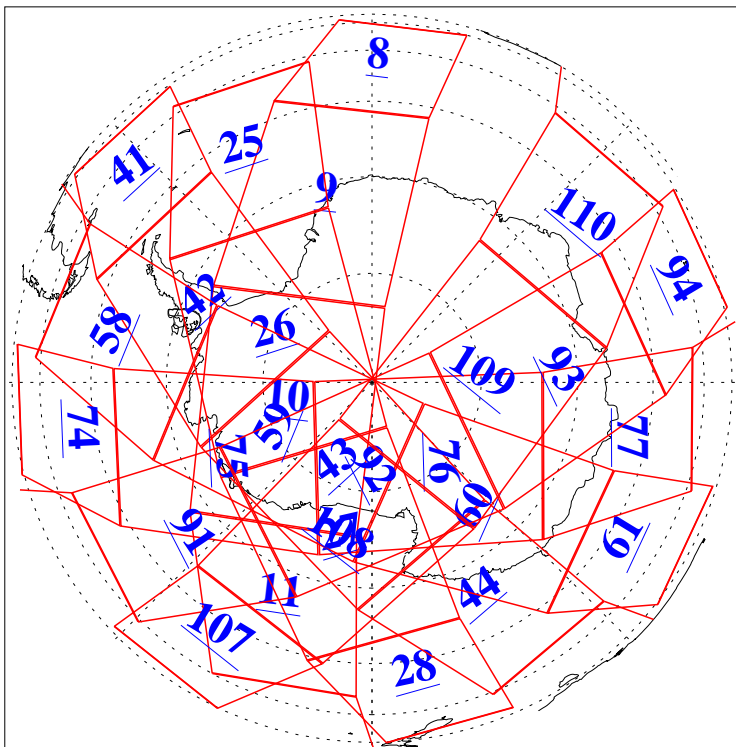

L1B Availability
AMSU Granules: 240
HSB Granules: 0
AIRS Granules: 240

6 Aug 2004
DoY 219
Aqua Day 825
Granules: 1 to 120

Granules: 121 to 240

Legend: AMSU Available, HSB Available, AIRS Available

L1B Availability
AMSU Granules: 240
HSB Granules: 0
AIRS Granules: 240

6 Aug 2004
DoY 219
Aqua Day 825

Ascending Granules

Descending Granules

Legend: AMSU Available, HSB Available, AIRS Available

L1B Availability
 AMSU Granules: 240
 HSB Granules: 0
 AIRS Granules: 240

6 Aug 2004
 DoY 219
 Aqua Day 825

Northern Hemisphere Granules

Southern Hemisphere Granules

Legend: AMSU Available, HSB Available, AIRS Available