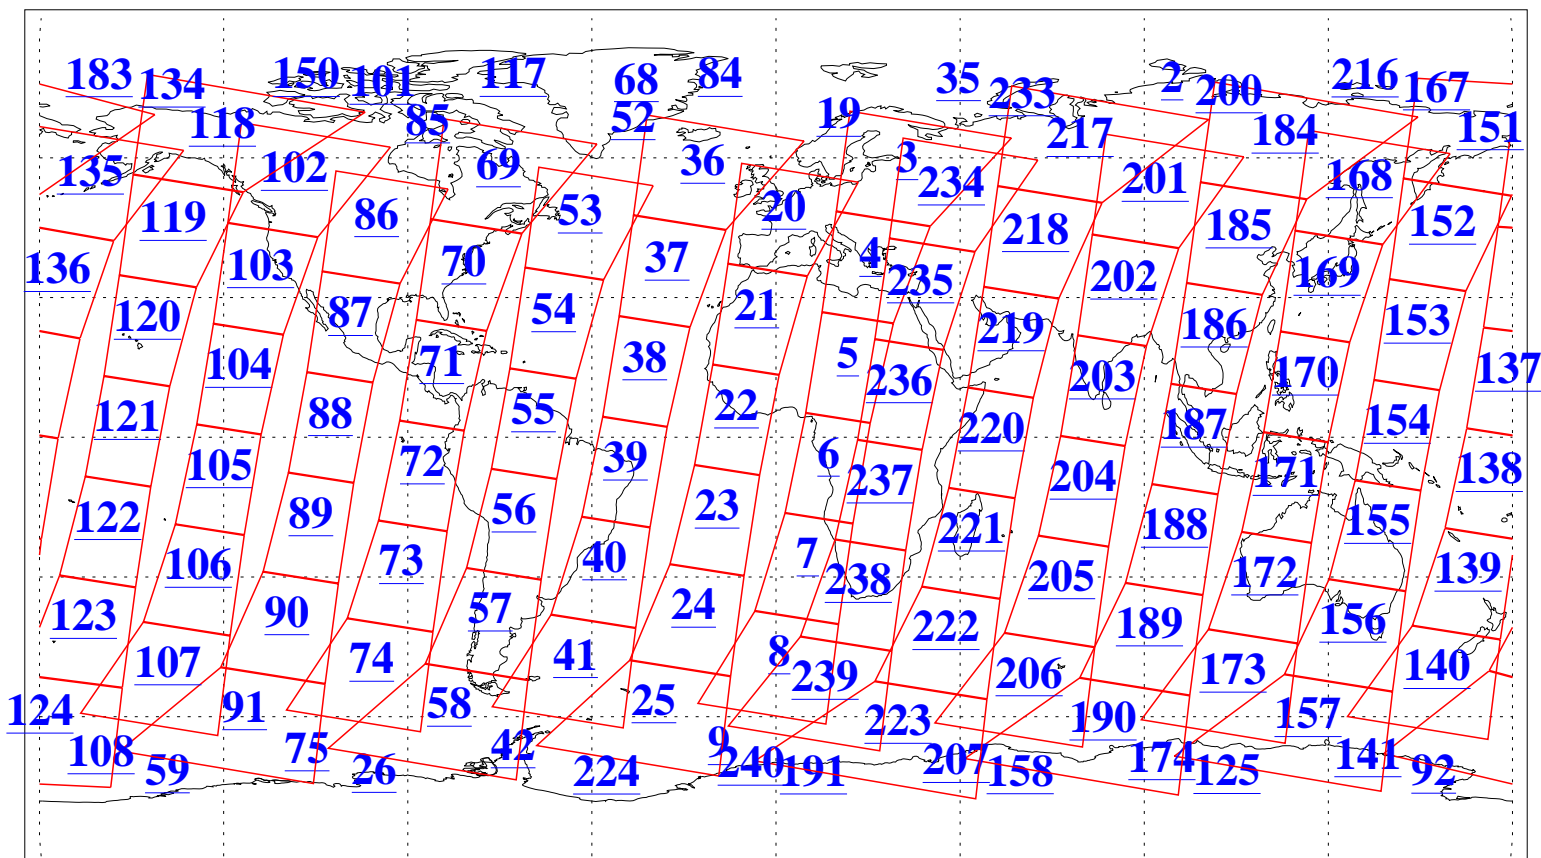

L1B Availability
AMSU Granules: 240
HSB Granules: 0
AIRS Granules: 240

6 Aug 2004
DoY 219
Aqua Day 825
Granules: 1 to 120

Granules: 121 to 240

Legend: AMSU Available, HSB Available, AIRS Available

L1B Availability
AMSU Granules: 240
HSB Granules: 0
AIRS Granules: 240

6 Aug 2004
DoY 219
Aqua Day 825

Ascending Granules

Descending Granules

Legend: AMSU Available, HSB Available, AIRS Available

L1B Availability
 AMSU Granules: 240
 HSB Granules: 0
 AIRS Granules: 240

6 Aug 2004
 DoY 219
 Aqua Day 825

Northern Hemisphere Granules

Southern Hemisphere Granules

Legend: AMSU Available, HSB Available, AIRS Available