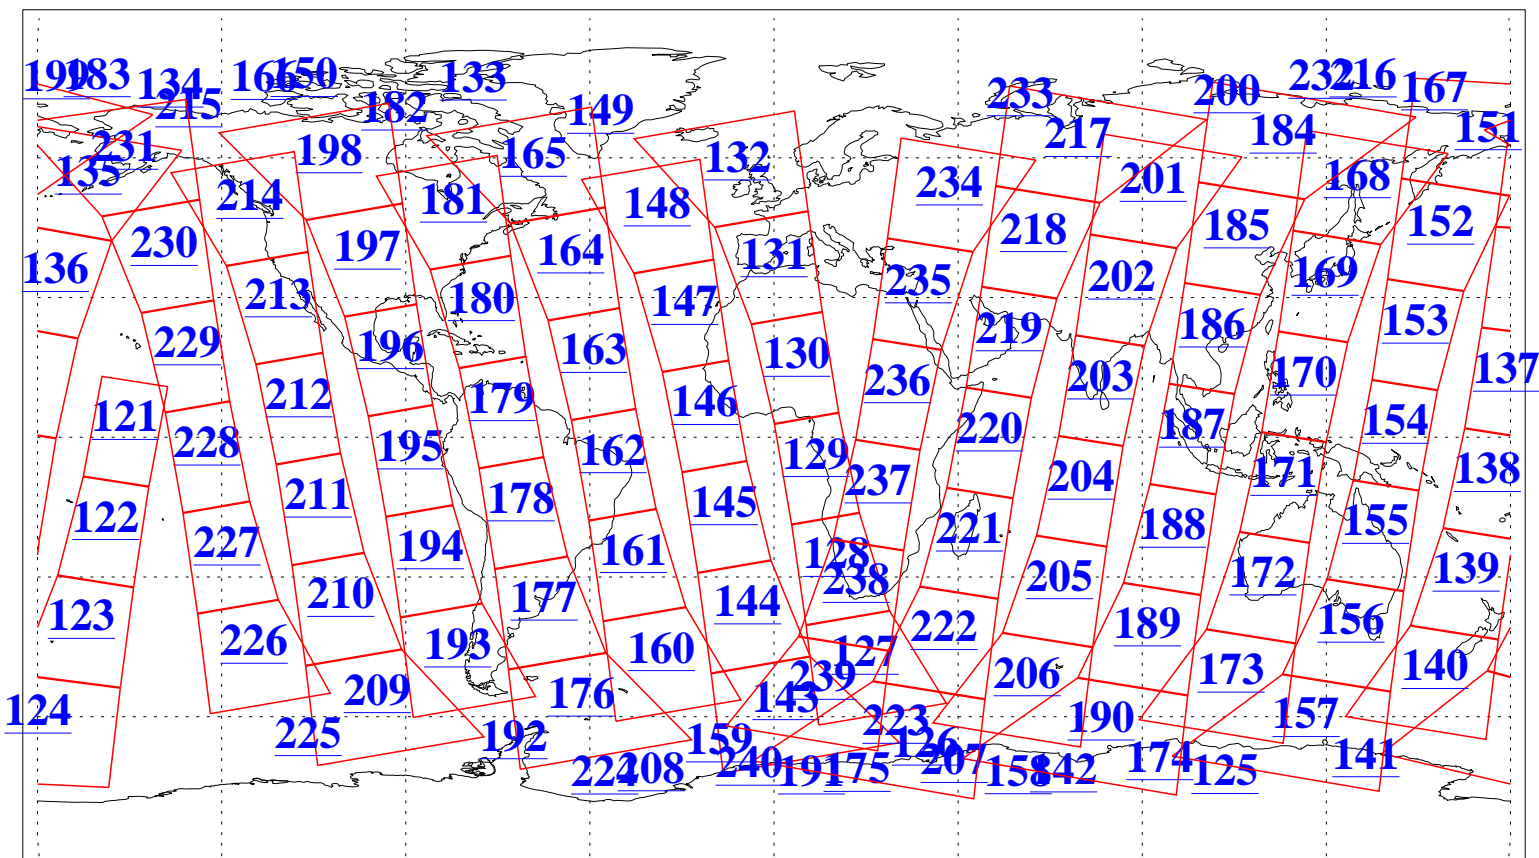

L1B Availability
AMSU Granules: 240
HSB Granules: 0
AIRS Granules: 240

6 Aug 2004
DoY 219
Aqua Day 825
Granules: 1 to 120

Granules: 121 to 240

Legend: AMSU Available, HSB Available, AIRS Available

L1B Availability
AMSU Granules: 240
HSB Granules: 0
AIRS Granules: 240

6 Aug 2004
DoY 219
Aqua Day 825

Ascending Granules

Descending Granules

Legend: AMSU Available, HSB Available, AIRS Available

L1B Availability
 AMSU Granules: 240
 HSB Granules: 0
 AIRS Granules: 240

6 Aug 2004
 DoY 219
 Aqua Day 825

Northern Hemisphere Granules

Southern Hemisphere Granules

Legend: AMSU Available, HSB Available, AIRS Available