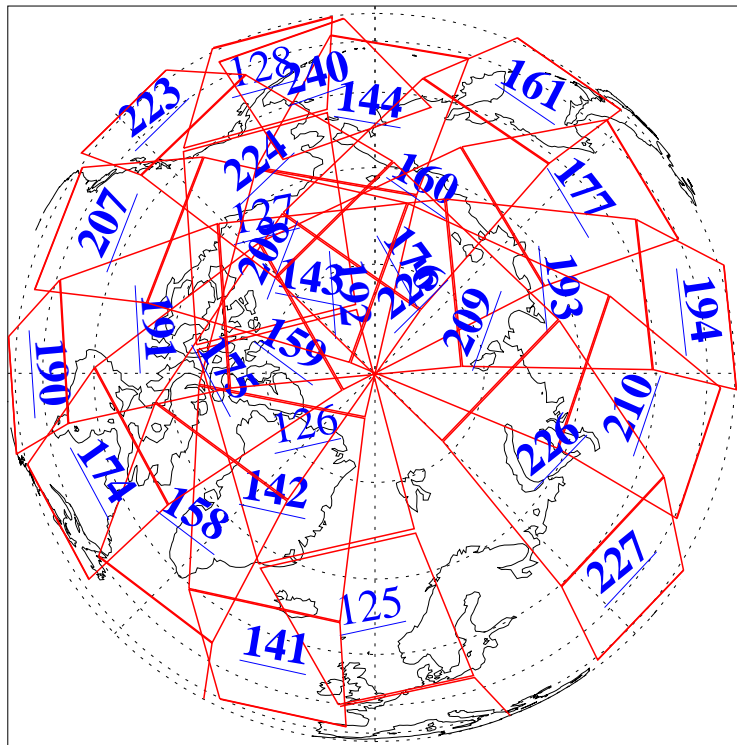

L1B Availability  
AMSU Granules: 240  
HSB Granules: 0  
AIRS Granules: 200

5 Aug 2004  
DoY 218  
Aqua Day 824  
Granules: 1 to 120

Granules: 121 to 240

Legend: AMSU Available, HSB Available, AIRS Available

L1B Availability  
AMSU Granules: 240  
HSB Granules: 0  
AIRS Granules: 200

5 Aug 2004  
DoY 218  
Aqua Day 824

Ascending Granules

Descending Granules

Legend: AMSU Available, HSB Available, AIRS Available

L1B Availability  
 AMSU Granules: 240  
 HSB Granules: 0  
 AIRS Granules: 200

5 Aug 2004  
 DoY 218  
 Aqua Day 824

Northern Hemisphere Granules

Southern Hemisphere Granules

Legend: AMSU Available, HSB Available, AIRS Available