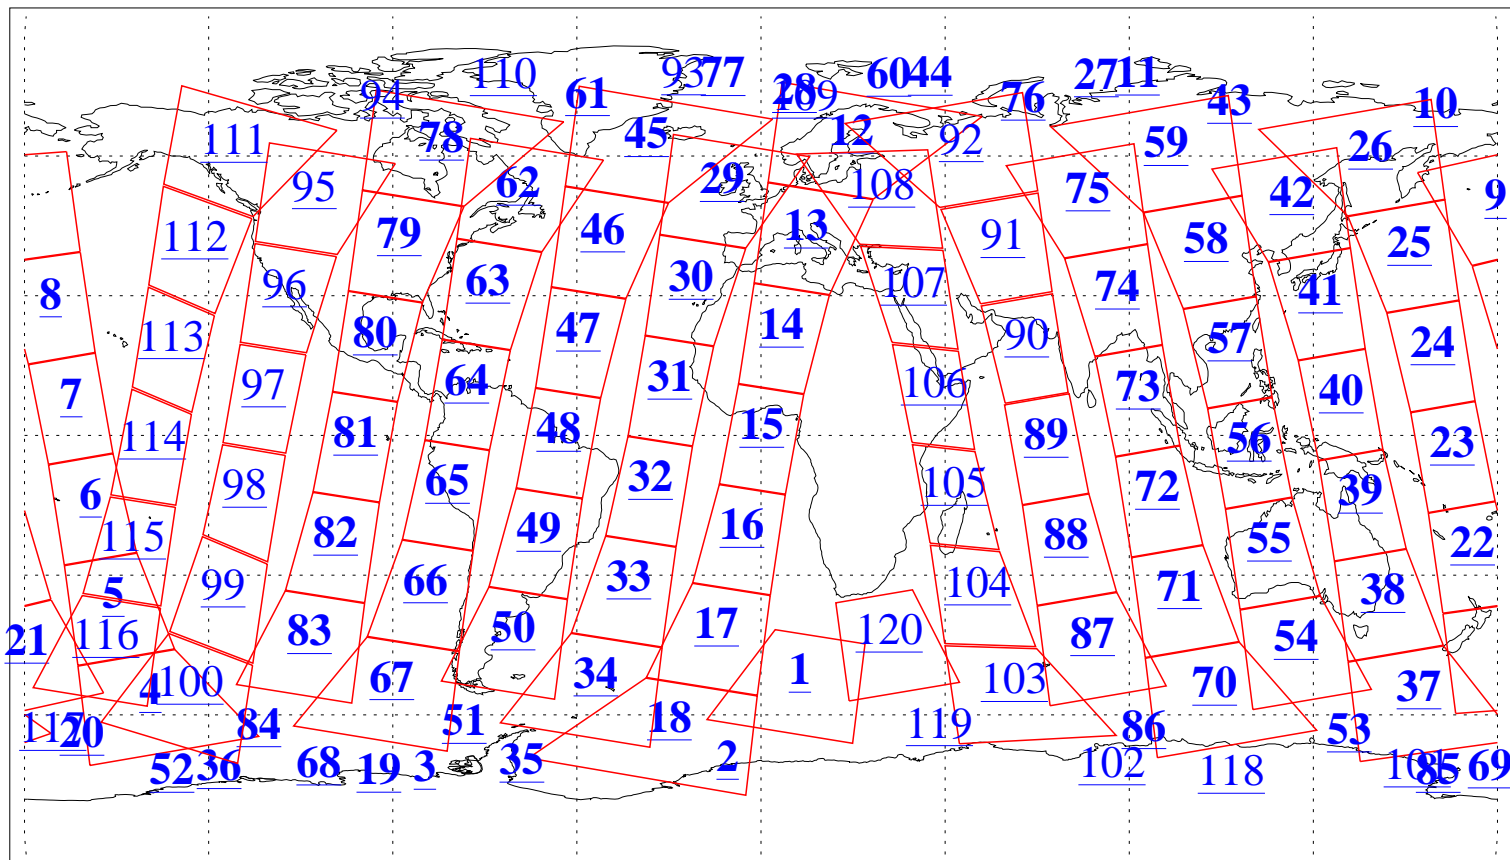

L1B Availability  
AMSU Granules: 240  
HSB Granules: 0  
AIRS Granules: 200

5 Aug 2004  
DoY 218  
Aqua Day 824  
Granules: 1 to 120

Granules: 121 to 240

Legend: AMSU Available, HSB Available, AIRS Available

L1B Availability  
AMSU Granules: 240  
HSB Granules: 0  
AIRS Granules: 200

5 Aug 2004  
DoY 218  
Aqua Day 824

Ascending Granules

Descending Granules

Legend: AMSU Available, HSB Available, AIRS Available

L1B Availability  
 AMSU Granules: 240  
 HSB Granules: 0  
 AIRS Granules: 200

5 Aug 2004  
 DoY 218  
 Aqua Day 824

Northern Hemisphere Granules

Southern Hemisphere Granules

Legend: AMSU Available, HSB Available, AIRS Available