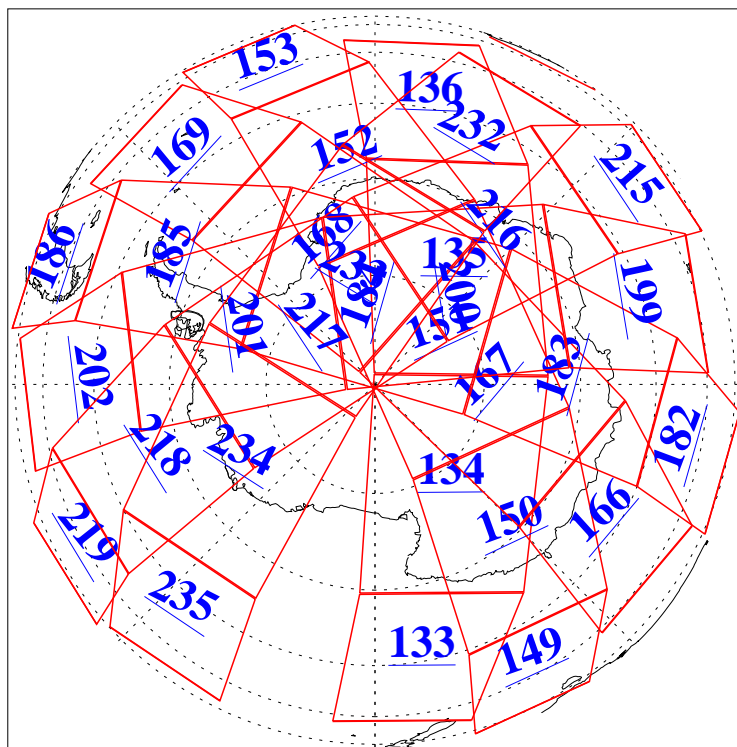

L1B Availability  
AMSU Granules: 240  
HSB Granules: 0  
AIRS Granules: 200

5 Aug 2004  
DoY 218  
Aqua Day 824  
Granules: 1 to 120

Granules: 121 to 240

Legend: AMSU Available, HSB Available, AIRS Available

L1B Availability  
AMSU Granules: 240  
HSB Granules: 0  
AIRS Granules: 200

5 Aug 2004  
DoY 218  
Aqua Day 824

Ascending Granules

Descending Granules

Legend: AMSU Available, HSB Available, AIRS Available

L1B Availability  
 AMSU Granules: 240  
 HSB Granules: 0  
 AIRS Granules: 200

5 Aug 2004  
 DoY 218  
 Aqua Day 824

Northern Hemisphere Granules

Southern Hemisphere Granules

Legend: AMSU Available, HSB Available, AIRS Available