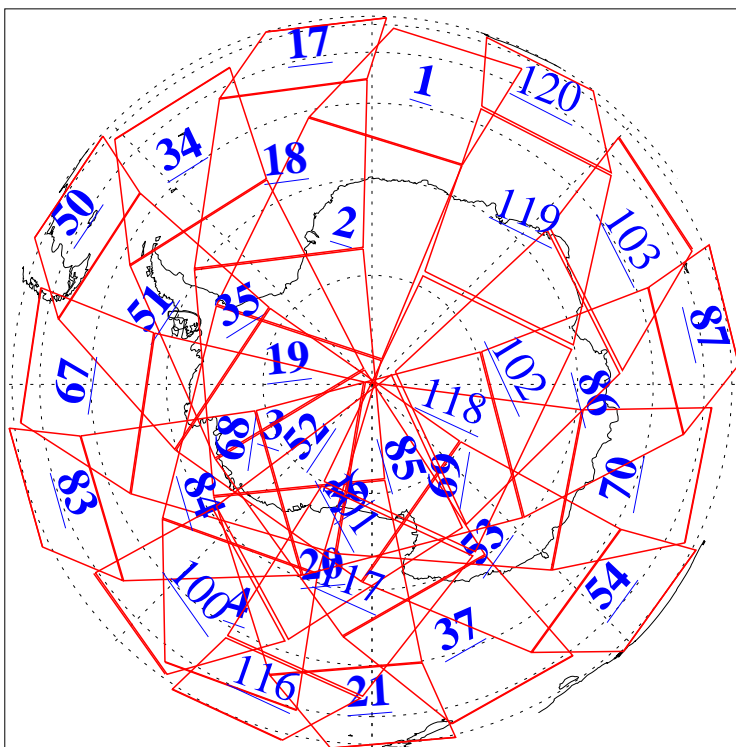

L1B Availability  
AMSU Granules: 240  
HSB Granules: 0  
AIRS Granules: 200

5 Aug 2004  
DoY 218  
Aqua Day 824  
Granules: 1 to 120

Granules: 121 to 240

Legend: AMSU Available, HSB Available, AIRS Available

L1B Availability  
AMSU Granules: 240  
HSB Granules: 0  
AIRS Granules: 200

5 Aug 2004  
DoY 218  
Aqua Day 824

Ascending Granules

Descending Granules

Legend: AMSU Available, HSB Available, AIRS Available

L1B Availability  
 AMSU Granules: 240  
 HSB Granules: 0  
 AIRS Granules: 200

5 Aug 2004  
 DoY 218  
 Aqua Day 824

Northern Hemisphere Granules

Southern Hemisphere Granules

Legend: AMSU Available, HSB Available, AIRS Available