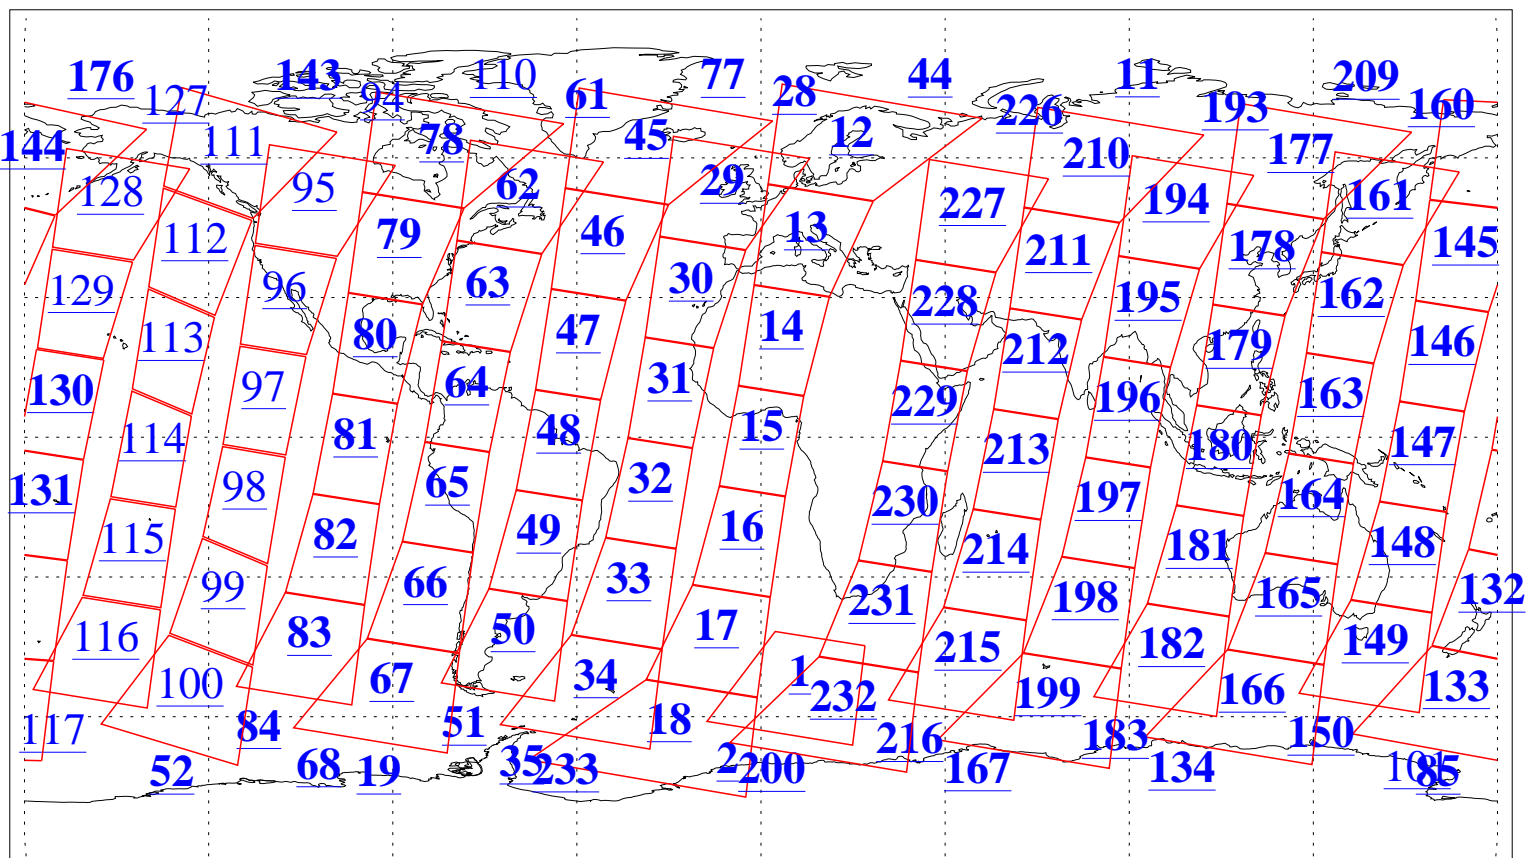

L1B Availability  
AMSU Granules: 240  
HSB Granules: 0  
AIRS Granules: 200

5 Aug 2004  
DoY 218  
Aqua Day 824  
Granules: 1 to 120

Granules: 121 to 240

Legend: AMSU Available, HSB Available, AIRS Available

L1B Availability  
AMSU Granules: 240  
HSB Granules: 0  
AIRS Granules: 200

5 Aug 2004  
DoY 218  
Aqua Day 824

Ascending Granules

Descending Granules

Legend: AMSU Available, HSB Available, AIRS Available

L1B Availability  
 AMSU Granules: 240  
 HSB Granules: 0  
 AIRS Granules: 200

5 Aug 2004  
 DoY 218  
 Aqua Day 824

Northern Hemisphere Granules

Southern Hemisphere Granules

Legend: AMSU Available, HSB Available, AIRS Available