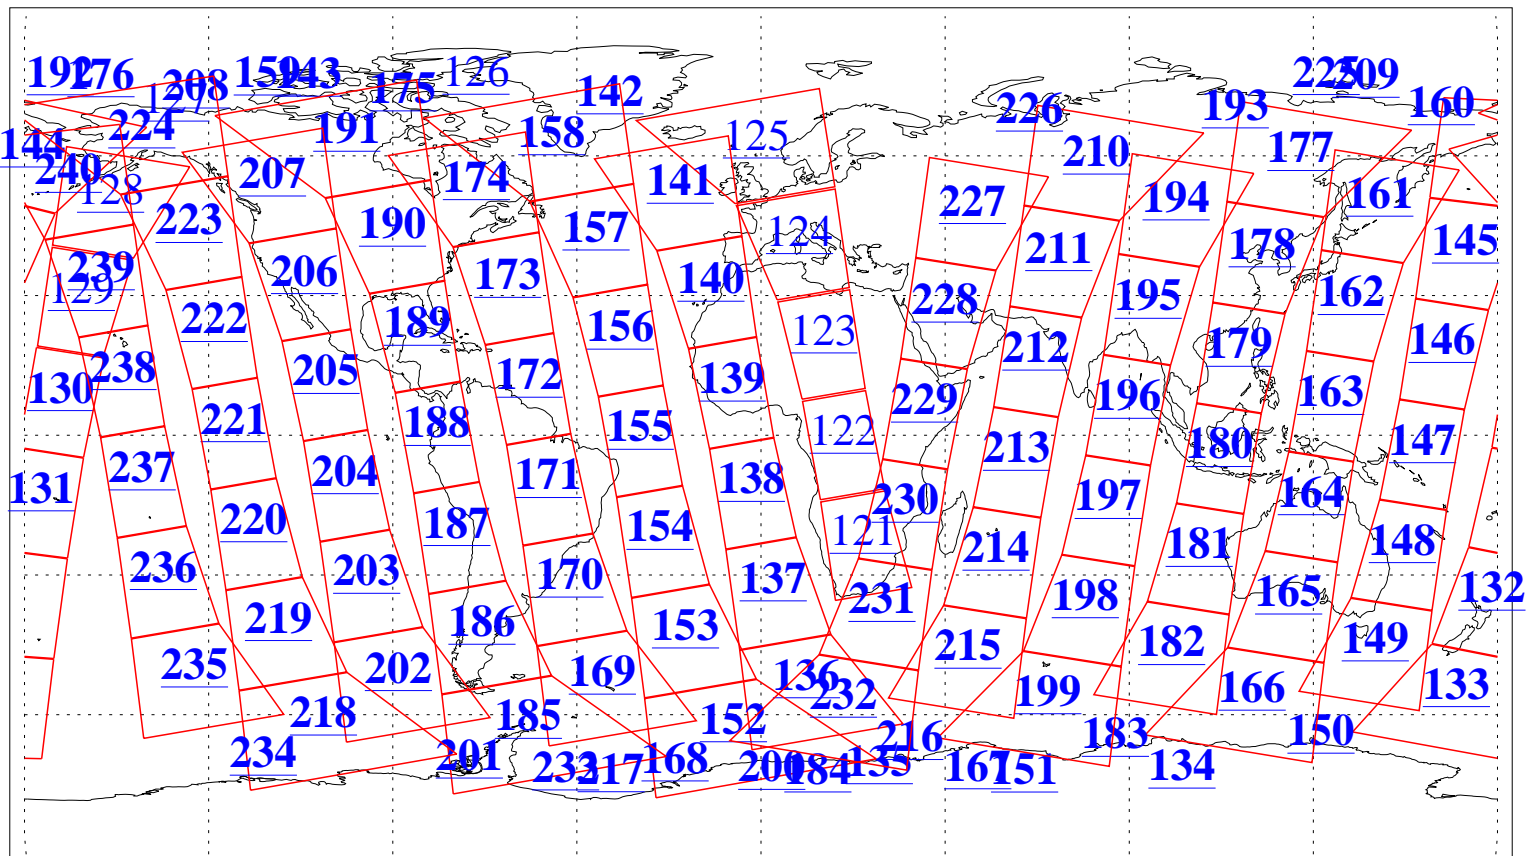

L1B Availability  
AMSU Granules: 240  
HSB Granules: 0  
AIRS Granules: 200

5 Aug 2004  
DoY 218  
Aqua Day 824  
Granules: 1 to 120

Granules: 121 to 240

Legend: AMSU Available, HSB Available, AIRS Available

L1B Availability  
AMSU Granules: 240  
HSB Granules: 0  
AIRS Granules: 200

5 Aug 2004  
DoY 218  
Aqua Day 824

Ascending Granules

Descending Granules

Legend: AMSU Available, HSB Available, AIRS Available

L1B Availability  
 AMSU Granules: 240  
 HSB Granules: 0  
 AIRS Granules: 200

5 Aug 2004  
 DoY 218  
 Aqua Day 824

Northern Hemisphere Granules

Southern Hemisphere Granules

Legend: AMSU Available, HSB Available, AIRS Available