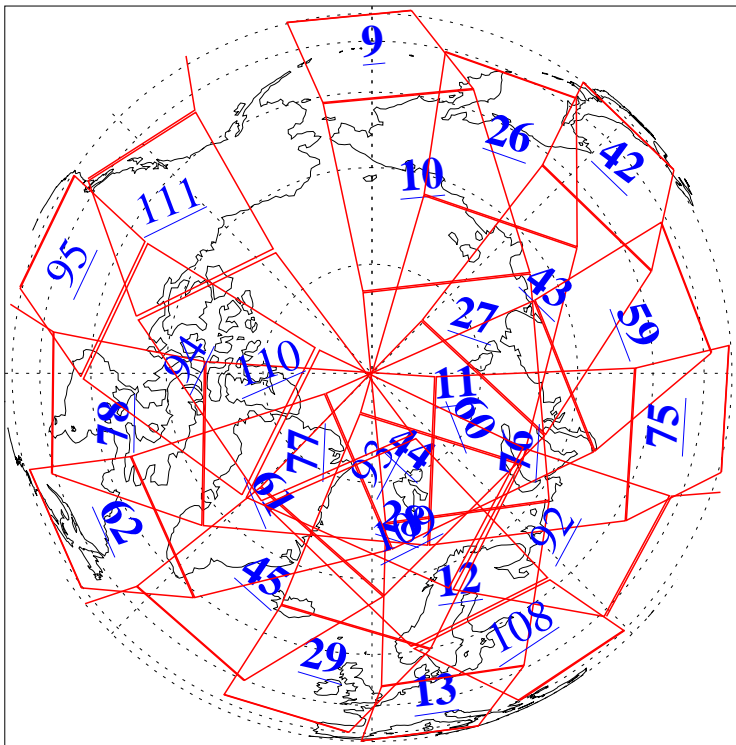

L1B Availability  
AMSU Granules: 240  
HSB Granules: 0  
AIRS Granules: 200

5 Aug 2004  
DoY 218  
Aqua Day 824  
Granules: 1 to 120

Granules: 121 to 240

Legend: AMSU Available, HSB Available, AIRS Available

L1B Availability  
AMSU Granules: 240  
HSB Granules: 0  
AIRS Granules: 200

5 Aug 2004  
DoY 218  
Aqua Day 824

Ascending Granules

Descending Granules

Legend: AMSU Available, HSB Available, AIRS Available

L1B Availability  
 AMSU Granules: 240  
 HSB Granules: 0  
 AIRS Granules: 200

5 Aug 2004  
 DoY 218  
 Aqua Day 824

Northern Hemisphere Granules

Southern Hemisphere Granules

Legend: AMSU Available, HSB Available, AIRS Available