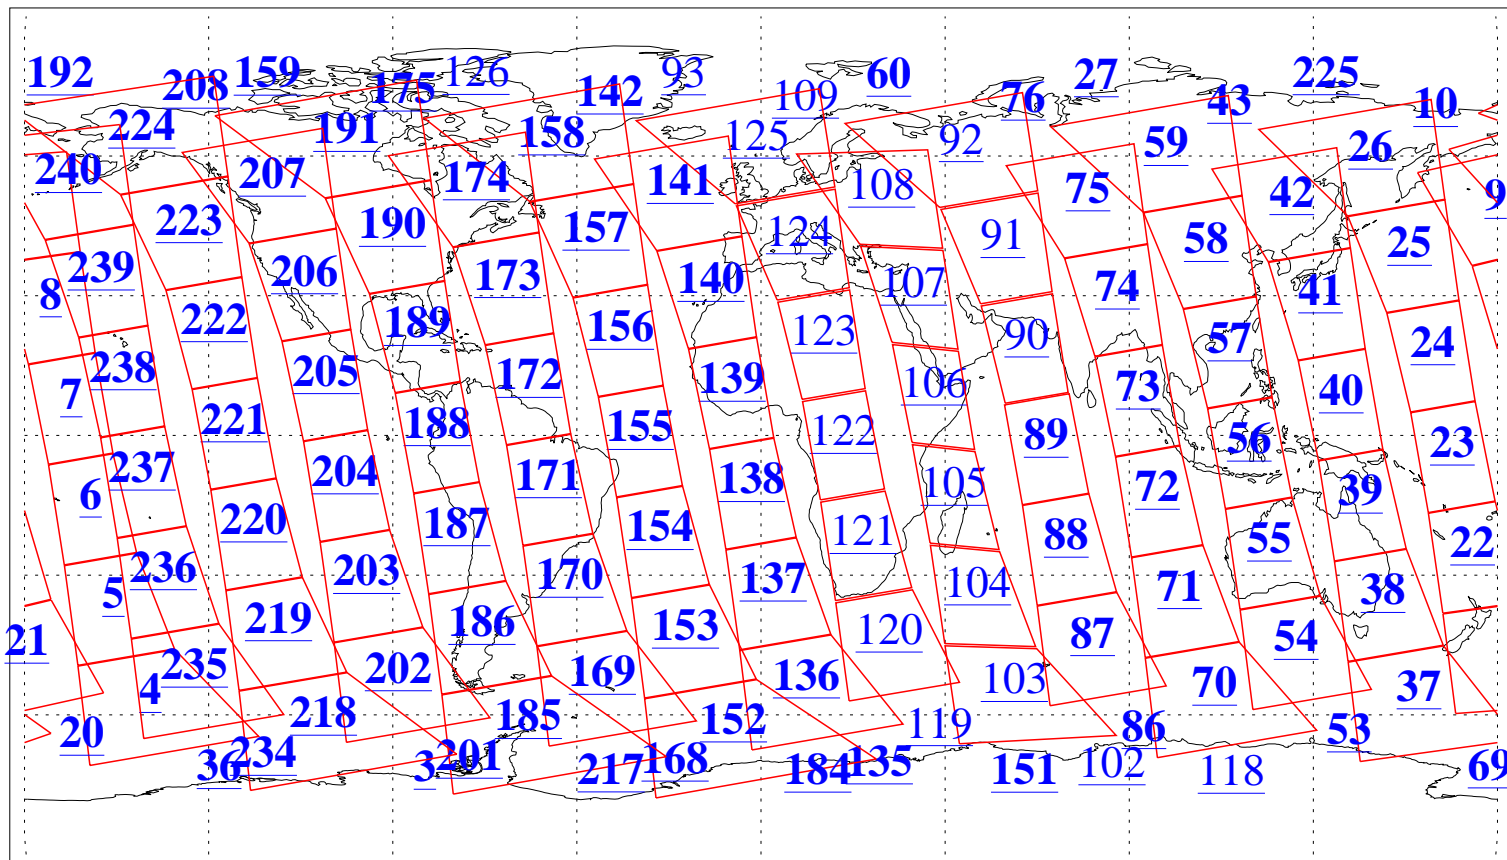

L1B Availability  
AMSU Granules: 240  
HSB Granules: 0  
AIRS Granules: 200

5 Aug 2004  
DoY 218  
Aqua Day 824  
Granules: 1 to 120

Granules: 121 to 240

Legend: AMSU Available, HSB Available, AIRS Available

L1B Availability  
AMSU Granules: 240  
HSB Granules: 0  
AIRS Granules: 200

5 Aug 2004  
DoY 218  
Aqua Day 824

Ascending Granules

Descending Granules

Legend: AMSU Available, HSB Available, AIRS Available

L1B Availability  
 AMSU Granules: 240  
 HSB Granules: 0  
 AIRS Granules: 200

5 Aug 2004  
 DoY 218  
 Aqua Day 824

Northern Hemisphere Granules

Southern Hemisphere Granules

Legend: AMSU Available, HSB Available, AIRS Available