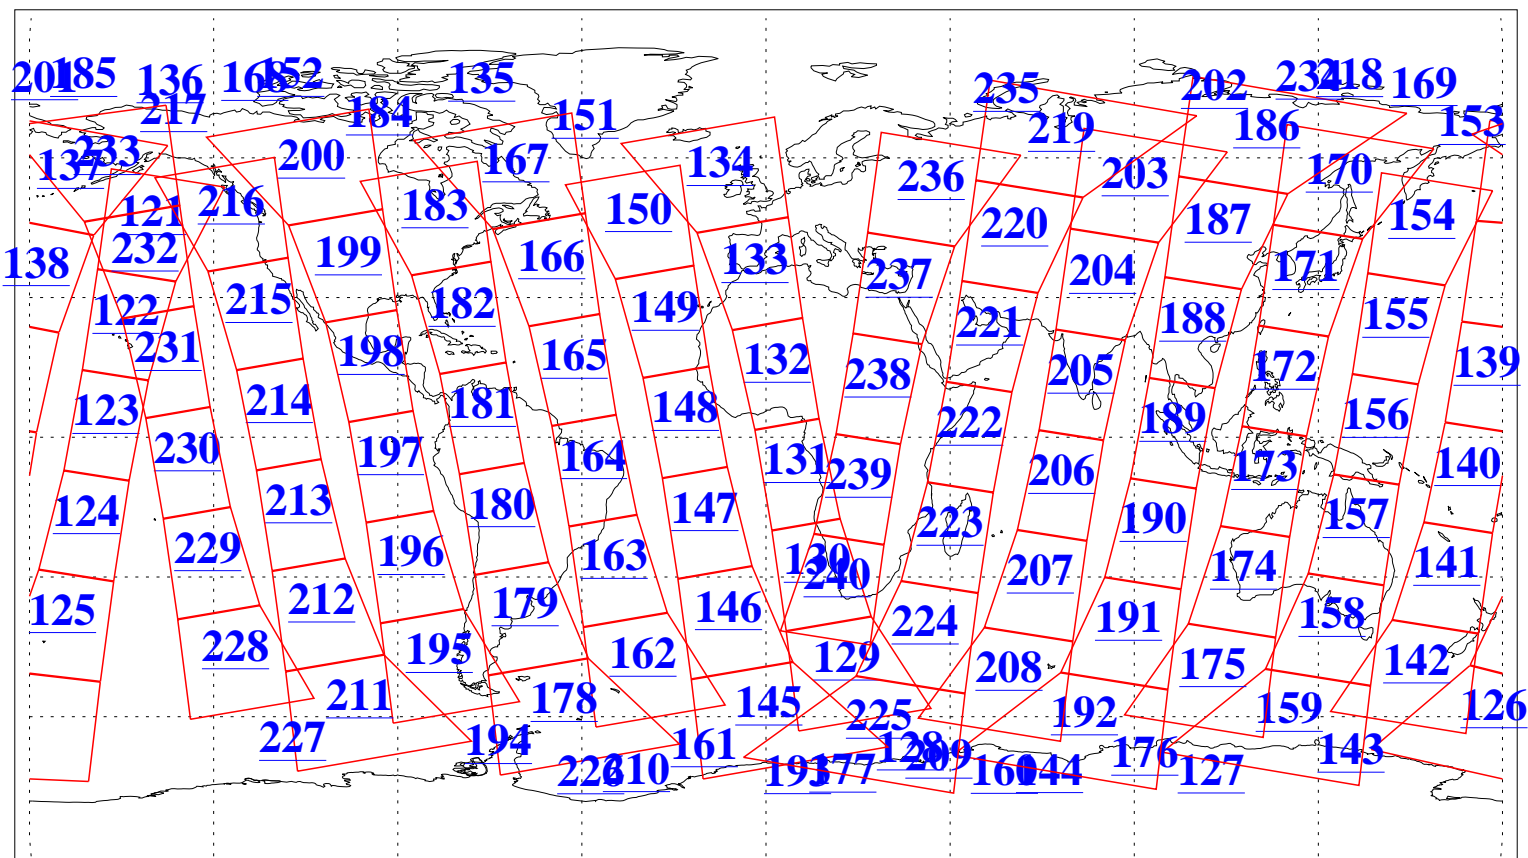

L1B Availability  
AMSU Granules: 240  
HSB Granules: 0  
AIRS Granules: 240

4 Aug 2004  
DoY 217  
Aqua Day 823  
Granules: 1 to 120

Granules: 121 to 240

Legend: AMSU Available, HSB Available, AIRS Available

L1B Availability  
AMSU Granules: 240  
HSB Granules: 0  
AIRS Granules: 240

4 Aug 2004  
DoY 217  
Aqua Day 823

Ascending Granules

Descending Granules

Legend: AMSU Available, HSB Available, AIRS Available

L1B Availability  
 AMSU Granules: 240  
 HSB Granules: 0  
 AIRS Granules: 240

4 Aug 2004  
 DoY 217  
 Aqua Day 823

Northern Hemisphere Granules

Southern Hemisphere Granules

Legend: AMSU Available, HSB Available, AIRS Available