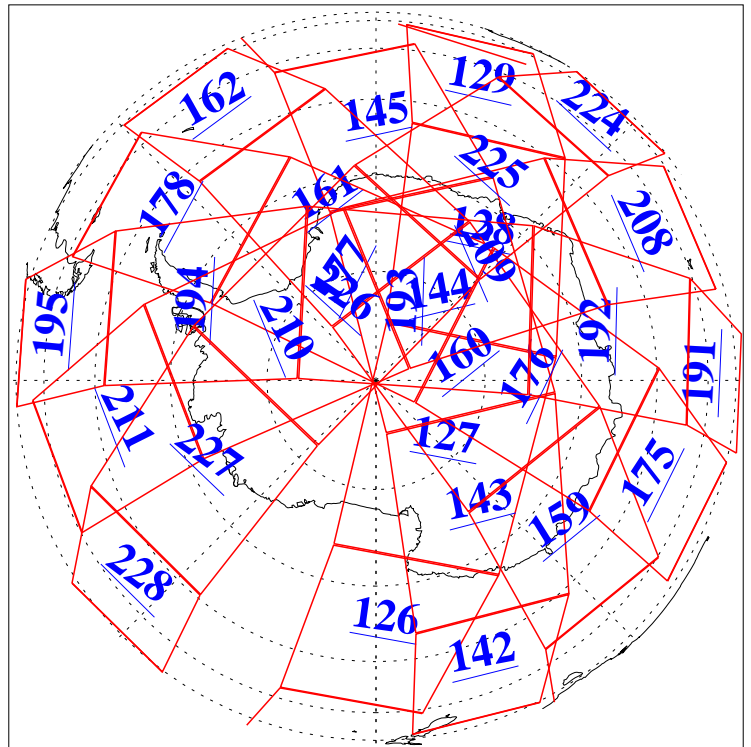

L1B Availability  
AMSU Granules: 240  
HSB Granules: 0  
AIRS Granules: 240

4 Aug 2004  
DoY 217  
Aqua Day 823  
Granules: 1 to 120

Granules: 121 to 240

Legend: AMSU Available, HSB Available, AIRS Available

L1B Availability  
AMSU Granules: 240  
HSB Granules: 0  
AIRS Granules: 240

4 Aug 2004  
DoY 217  
Aqua Day 823

Ascending Granules

Descending Granules

Legend: AMSU Available, HSB Available, AIRS Available

L1B Availability  
 AMSU Granules: 240  
 HSB Granules: 0  
 AIRS Granules: 240

4 Aug 2004  
 DoY 217  
 Aqua Day 823

Northern Hemisphere Granules

Southern Hemisphere Granules

Legend: AMSU Available, HSB Available, AIRS Available