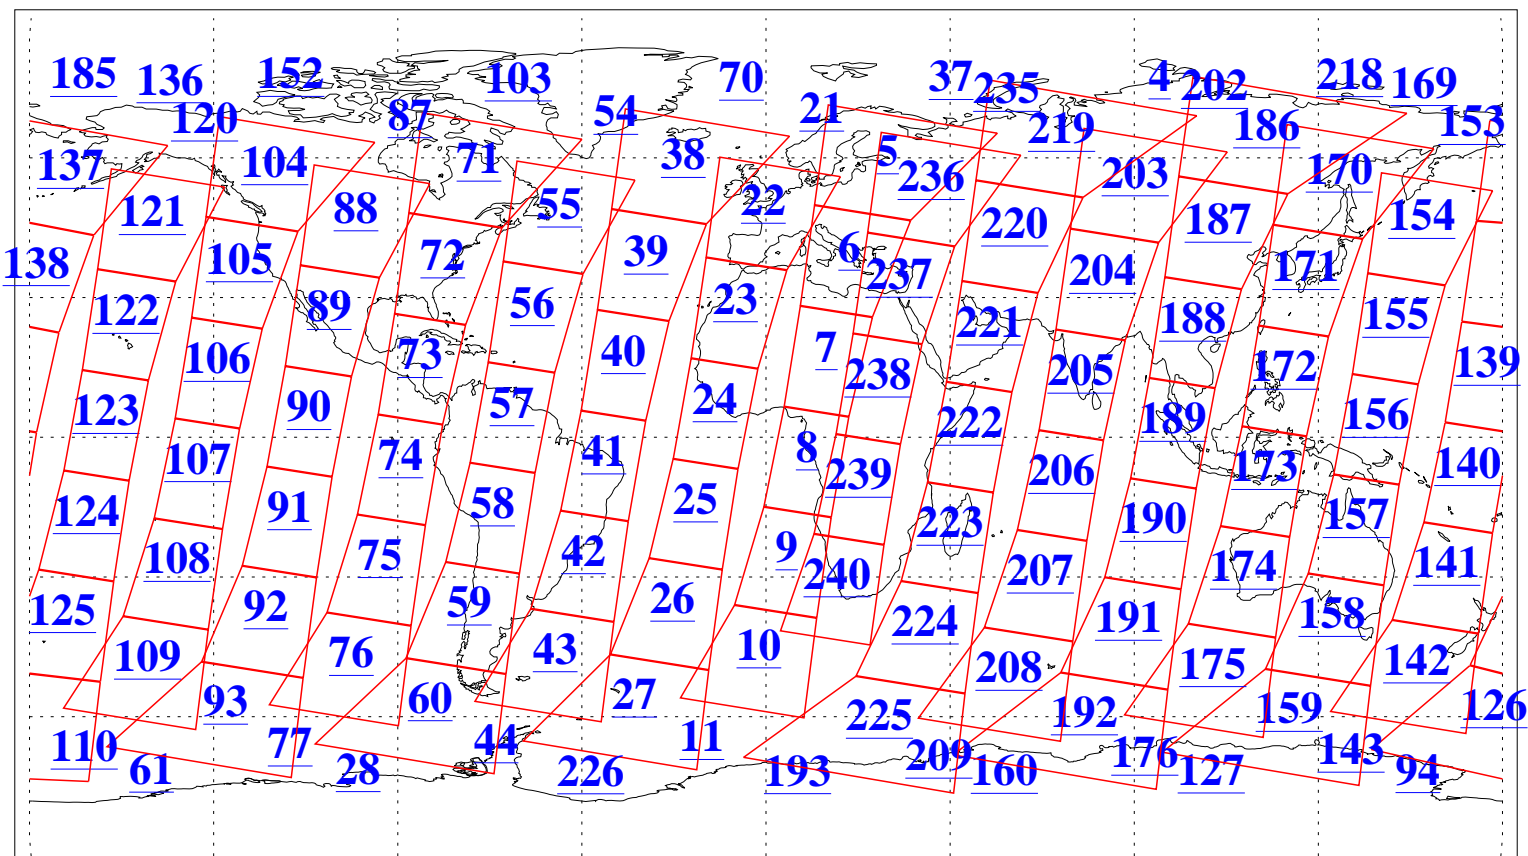

L1B Availability  
AMSU Granules: 240  
HSB Granules: 0  
AIRS Granules: 240

4 Aug 2004  
DoY 217  
Aqua Day 823  
Granules: 1 to 120

Granules: 121 to 240

Legend: AMSU Available, HSB Available, AIRS Available

L1B Availability  
AMSU Granules: 240  
HSB Granules: 0  
AIRS Granules: 240

4 Aug 2004  
DoY 217  
Aqua Day 823

Ascending Granules

Descending Granules

Legend: AMSU Available, HSB Available, AIRS Available

L1B Availability  
 AMSU Granules: 240  
 HSB Granules: 0  
 AIRS Granules: 240

4 Aug 2004  
 DoY 217  
 Aqua Day 823

Northern Hemisphere Granules

Southern Hemisphere Granules

Legend: AMSU Available, HSB Available, AIRS Available