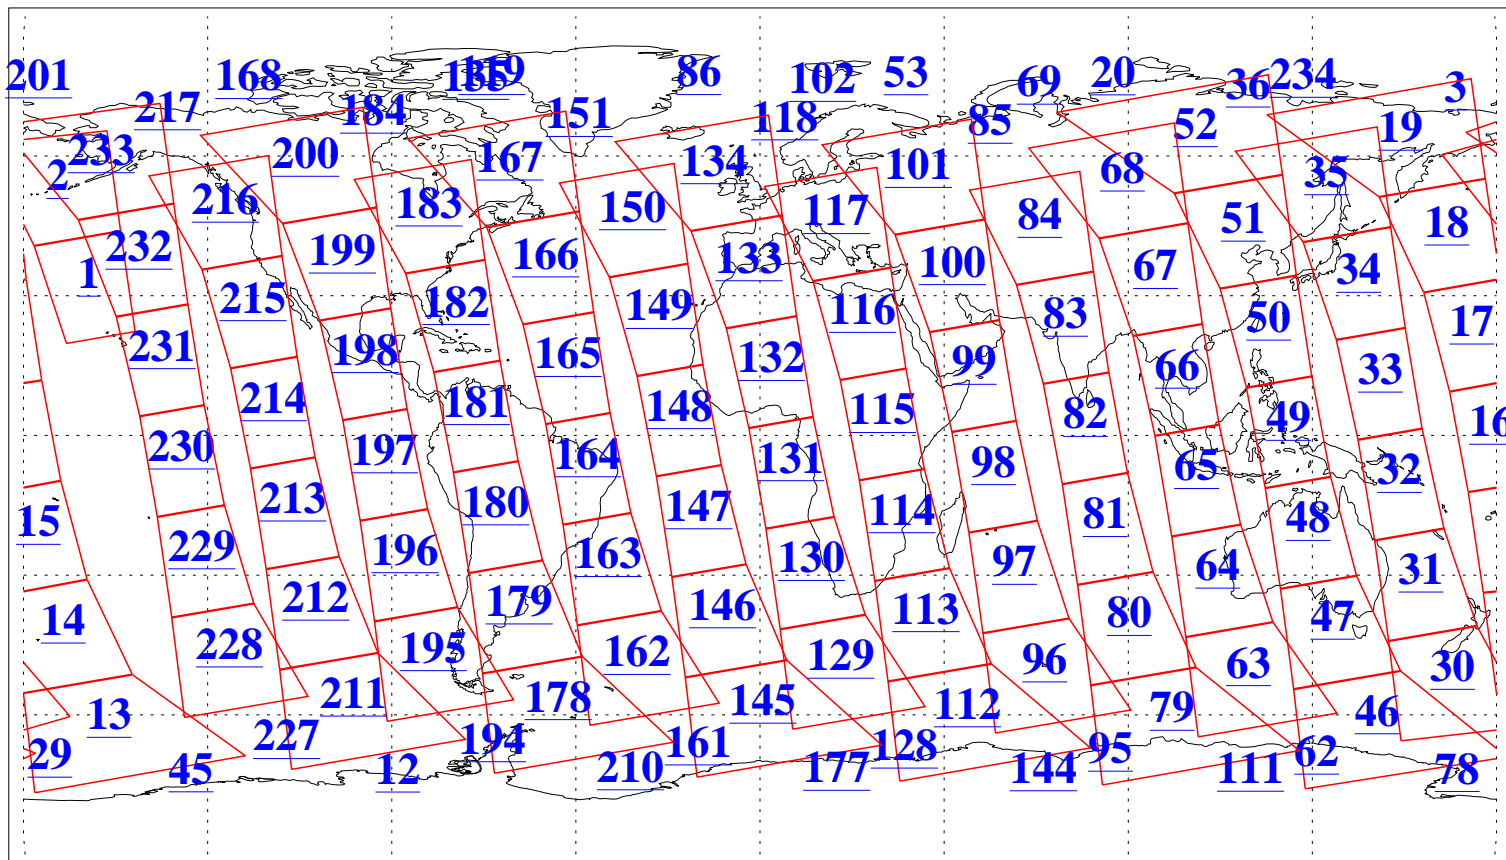

L1B Availability  
AMSU Granules: 240  
HSB Granules: 0  
AIRS Granules: 240

4 Aug 2004  
DoY 217  
Aqua Day 823  
Granules: 1 to 120

Granules: 121 to 240

Legend: AMSU Available, HSB Available, AIRS Available

L1B Availability  
AMSU Granules: 240  
HSB Granules: 0  
AIRS Granules: 240

4 Aug 2004  
DoY 217  
Aqua Day 823

Ascending Granules

Descending Granules

Legend: AMSU Available, HSB Available, AIRS Available

L1B Availability  
 AMSU Granules: 240  
 HSB Granules: 0  
 AIRS Granules: 240

4 Aug 2004  
 DoY 217  
 Aqua Day 823

Northern Hemisphere Granules

Southern Hemisphere Granules

Legend: AMSU Available, HSB Available, AIRS Available