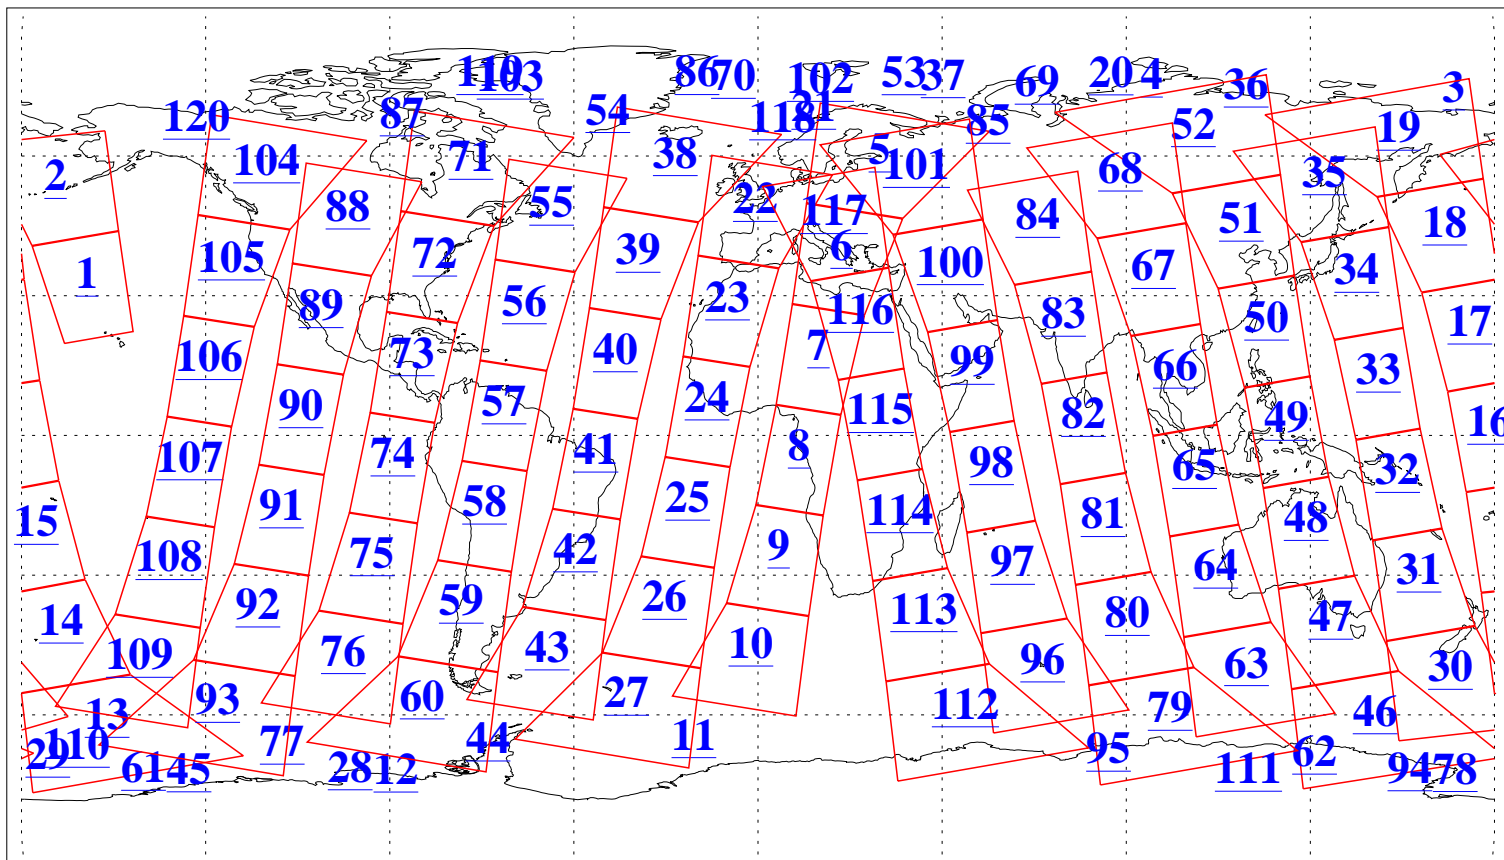

L1B Availability  
AMSU Granules: 240  
HSB Granules: 0  
AIRS Granules: 240

4 Aug 2004  
DoY 217  
Aqua Day 823  
Granules: 1 to 120

Granules: 121 to 240

Legend: AMSU Available, HSB Available, AIRS Available

L1B Availability  
AMSU Granules: 240  
HSB Granules: 0  
AIRS Granules: 240

4 Aug 2004  
DoY 217  
Aqua Day 823

Ascending Granules

Descending Granules

Legend: AMSU Available, HSB Available, AIRS Available

L1B Availability  
 AMSU Granules: 240  
 HSB Granules: 0  
 AIRS Granules: 240

4 Aug 2004  
 DoY 217  
 Aqua Day 823

Northern Hemisphere Granules

Southern Hemisphere Granules

Legend: AMSU Available, HSB Available, AIRS Available