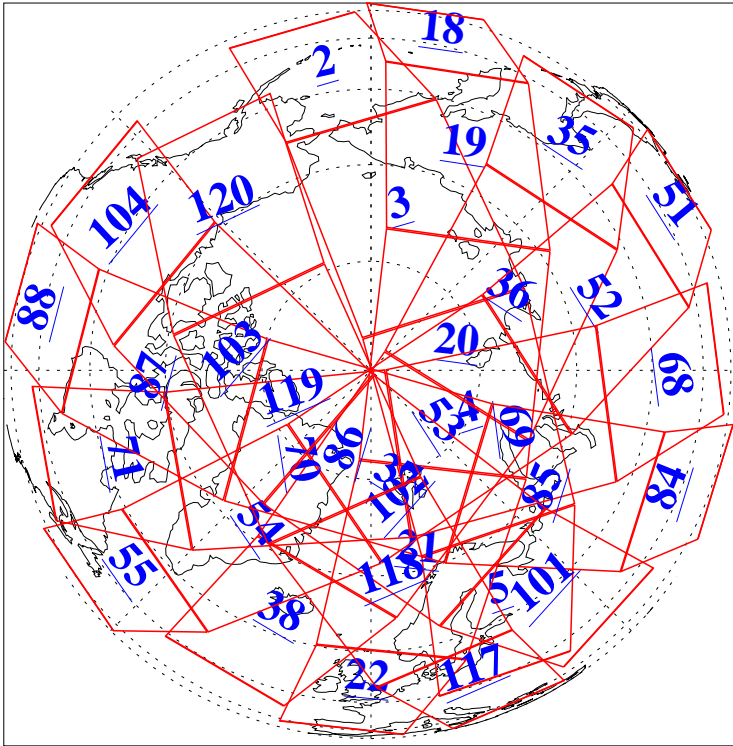

L1B Availability  
AMSU Granules: 240  
HSB Granules: 0  
AIRS Granules: 240

4 Aug 2004  
DoY 217  
Aqua Day 823  
Granules: 1 to 120

Granules: 121 to 240

Legend: AMSU Available, HSB Available, AIRS Available

L1B Availability  
AMSU Granules: 240  
HSB Granules: 0  
AIRS Granules: 240

4 Aug 2004  
DoY 217  
Aqua Day 823

Ascending Granules

Descending Granules

Legend: AMSU Available, HSB Available, AIRS Available

L1B Availability  
 AMSU Granules: 240  
 HSB Granules: 0  
 AIRS Granules: 240

4 Aug 2004  
 DoY 217  
 Aqua Day 823

Northern Hemisphere Granules

Southern Hemisphere Granules

Legend: AMSU Available, HSB Available, AIRS Available