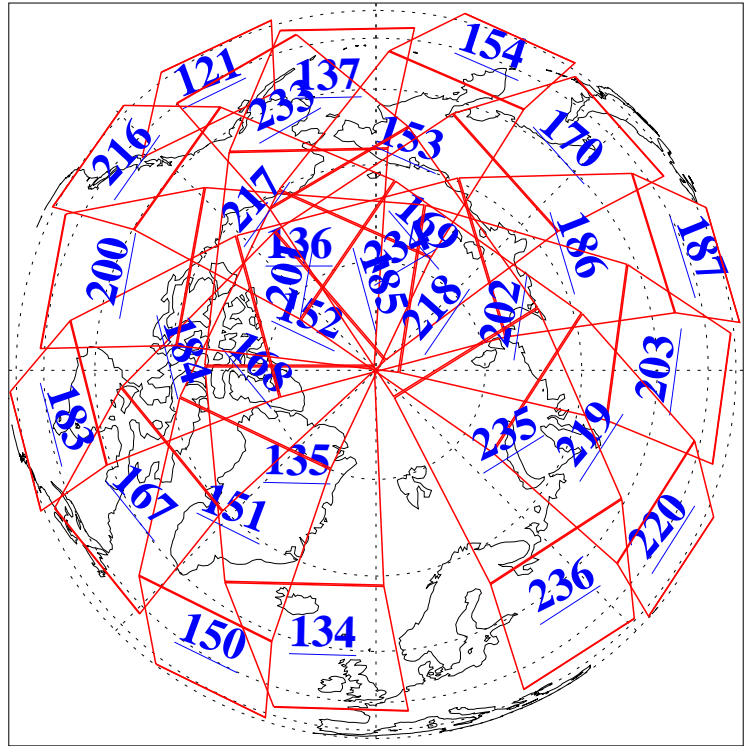

L1B Availability  
AMSU Granules: 240  
HSB Granules: 0  
AIRS Granules: 240

4 Aug 2004  
DoY 217  
Aqua Day 823  
Granules: 1 to 120

Granules: 121 to 240

Legend: AMSU Available, HSB Available, AIRS Available

L1B Availability  
AMSU Granules: 240  
HSB Granules: 0  
AIRS Granules: 240

4 Aug 2004  
DoY 217  
Aqua Day 823

Ascending Granules

Descending Granules

Legend: AMSU Available, HSB Available, AIRS Available

L1B Availability  
 AMSU Granules: 240  
 HSB Granules: 0  
 AIRS Granules: 240

4 Aug 2004  
 DoY 217  
 Aqua Day 823

Northern Hemisphere Granules

Southern Hemisphere Granules

Legend: AMSU Available, HSB Available, AIRS Available