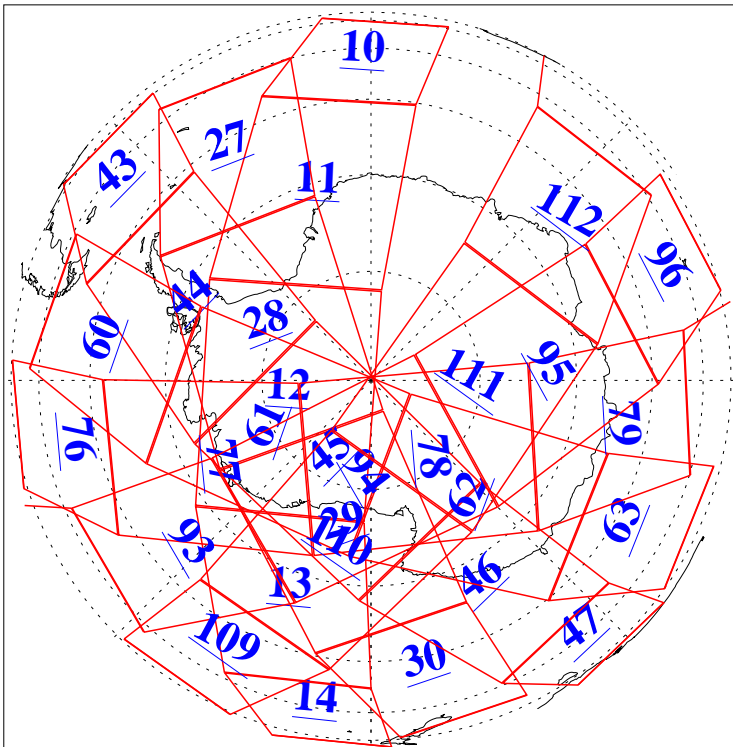

L1B Availability  
AMSU Granules: 240  
HSB Granules: 0  
AIRS Granules: 240

4 Aug 2004  
DoY 217  
Aqua Day 823  
Granules: 1 to 120

Granules: 121 to 240

Legend: AMSU Available, HSB Available, AIRS Available

L1B Availability  
AMSU Granules: 240  
HSB Granules: 0  
AIRS Granules: 240

4 Aug 2004  
DoY 217  
Aqua Day 823

Ascending Granules

Descending Granules

Legend: AMSU Available, HSB Available, AIRS Available

L1B Availability  
 AMSU Granules: 240  
 HSB Granules: 0  
 AIRS Granules: 240

4 Aug 2004  
 DoY 217  
 Aqua Day 823

Northern Hemisphere Granules

Southern Hemisphere Granules

Legend: AMSU Available, HSB Available, AIRS Available