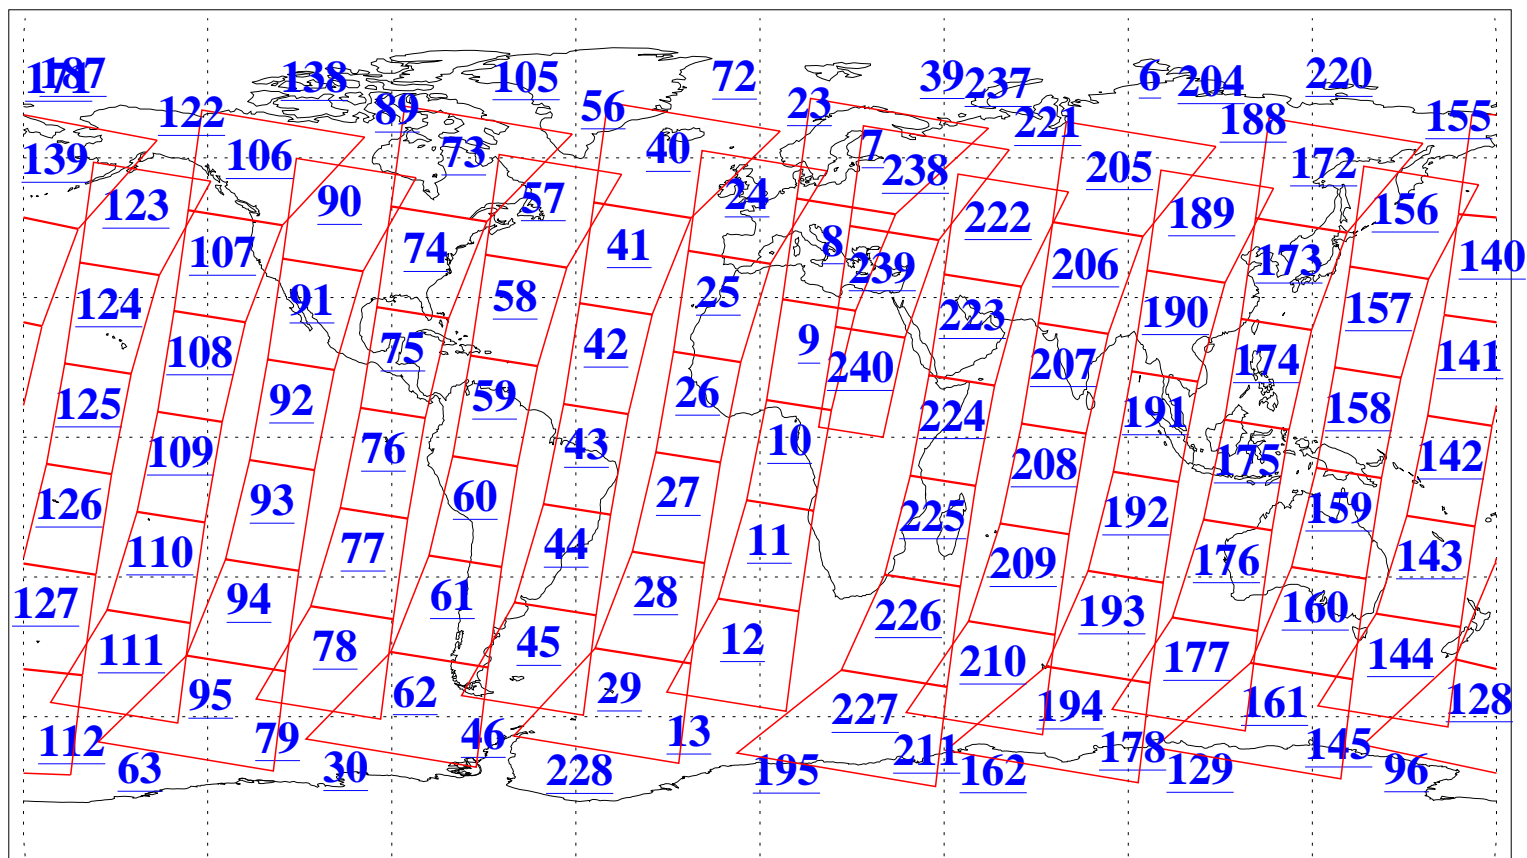

L1B Availability
AMSU Granules: 240
HSB Granules: 0
AIRS Granules: 240

2 Aug 2004
DoY 215
Aqua Day 821
Granules: 1 to 120

Granules: 121 to 240

Legend: AMSU Available, HSB Available, AIRS Available

L1B Availability
AMSU Granules: 240
HSB Granules: 0
AIRS Granules: 240

2 Aug 2004
DoY 215
Aqua Day 821

Ascending Granules

Descending Granules

Legend: AMSU Available, HSB Available, AIRS Available

L1B Availability
AMSU Granules: 240
HSB Granules: 0
AIRS Granules: 240

2 Aug 2004
DoY 215
Aqua Day 821