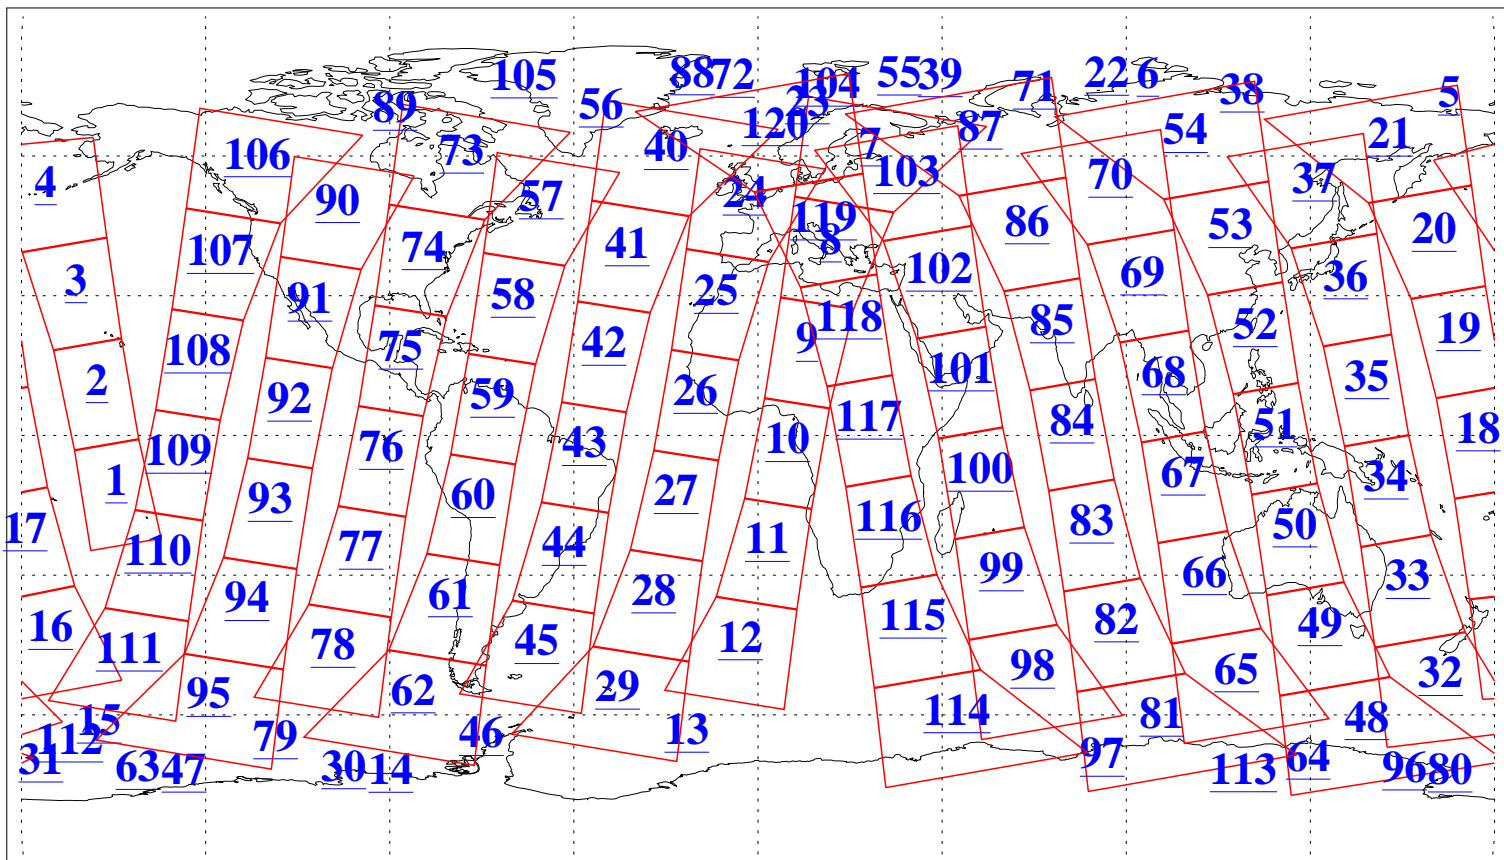

L1B Availability
AMSU Granules: 240
HSB Granules: 0
AIRS Granules: 240

2 Aug 2004
DoY 215
Aqua Day 821
Granules: 1 to 120

Granules: 121 to 240

Legend: AMSU Available, HSB Available, AIRS Available

L1B Availability
AMSU Granules: 240
HSB Granules: 0
AIRS Granules: 240

2 Aug 2004
DoY 215
Aqua Day 821

Ascending Granules

Descending Granules

Legend: AMSU Available, HSB Available, AIRS Available

L1B Availability
AMSU Granules: 240
HSB Granules: 0
AIRS Granules: 240

2 Aug 2004
DoY 215
Aqua Day 821

Northern Hemisphere Granules

Southern Hemisphere Granules

Legend: AMSU Available, HSB Available, AIRS Available