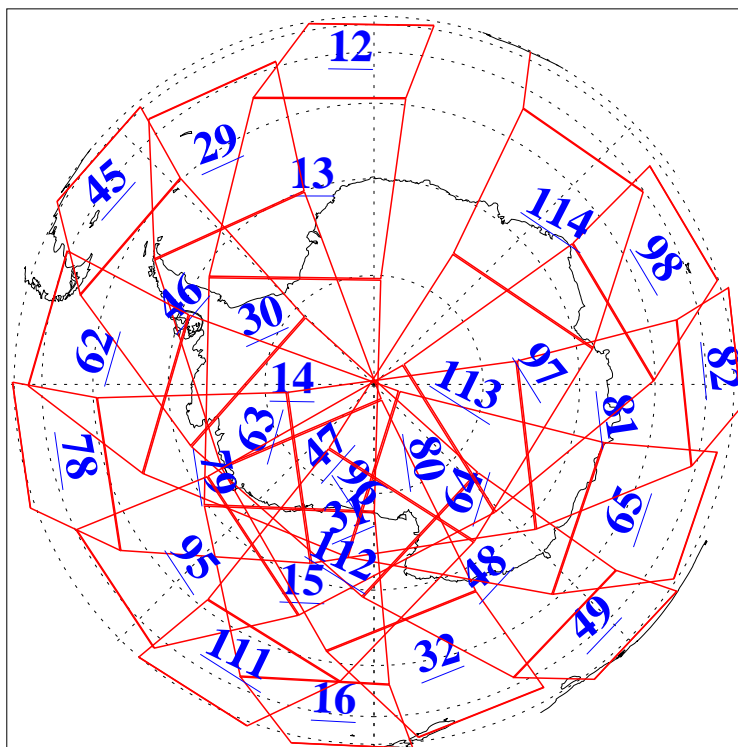

L1B Availability
AMSU Granules: 240
HSB Granules: 0
AIRS Granules: 240

2 Aug 2004
DoY 215
Aqua Day 821
Granules: 1 to 120

Granules: 121 to 240

Legend: AMSU Available, HSB Available, AIRS Available

L1B Availability
AMSU Granules: 240
HSB Granules: 0
AIRS Granules: 240

2 Aug 2004
DoY 215
Aqua Day 821

Ascending Granules

Descending Granules

Legend: AMSU Available, HSB Available, AIRS Available

L1B Availability
AMSU Granules: 240
HSB Granules: 0
AIRS Granules: 240

2 Aug 2004
DoY 215
Aqua Day 821

Northern Hemisphere Granules

Southern Hemisphere Granules

Legend: AMSU Available, HSB Available, AIRS Available