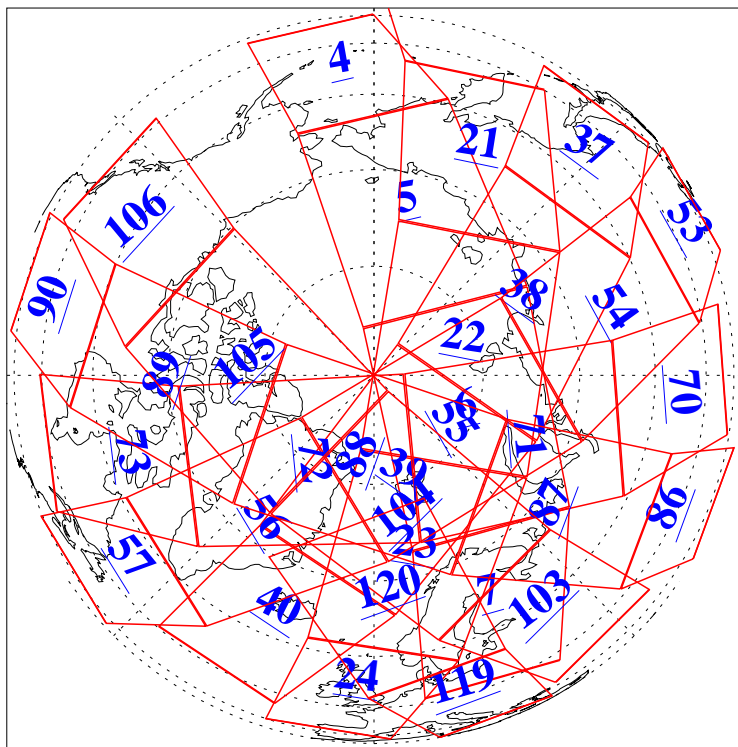

L1B Availability
AMSU Granules: 240
HSB Granules: 0
AIRS Granules: 240

2 Aug 2004
DoY 215
Aqua Day 821
Granules: 1 to 120

Granules: 121 to 240

Legend: AMSU Available, HSB Available, AIRS Available

L1B Availability
AMSU Granules: 240
HSB Granules: 0
AIRS Granules: 240

2 Aug 2004
DoY 215
Aqua Day 821

Ascending Granules

Descending Granules

Legend: AMSU Available, HSB Available, AIRS Available

L1B Availability
AMSU Granules: 240
HSB Granules: 0
AIRS Granules: 240

2 Aug 2004
DoY 215
Aqua Day 821

Northern Hemisphere Granules

Southern Hemisphere Granules

Legend: AMSU Available, HSB Available, AIRS Available