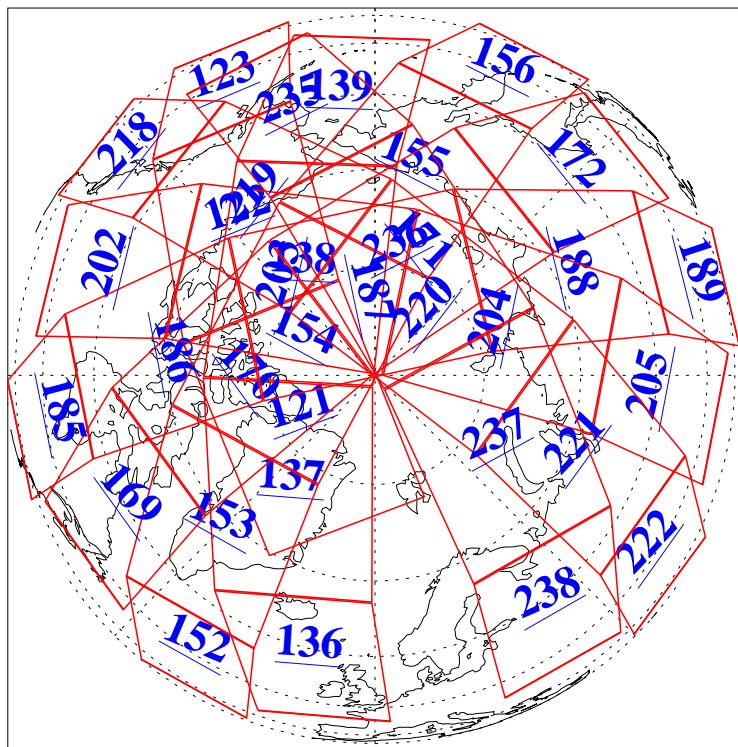

L1B Availability
AMSU Granules: 240
HSB Granules: 0
AIRS Granules: 240

2 Aug 2004
DoY 215
Aqua Day 821
Granules: 1 to 120

Granules: 121 to 240

Legend: AMSU Available, HSB Available, AIRS Available

L1B Availability
AMSU Granules: 240
HSB Granules: 0
AIRS Granules: 240

2 Aug 2004
DoY 215
Aqua Day 821

Ascending Granules

Descending Granules

Legend: AMSU Available, HSB Available, AIRS Available

L1B Availability
AMSU Granules: 240
HSB Granules: 0
AIRS Granules: 240

2 Aug 2004
DoY 215
Aqua Day 821

Northern Hemisphere Granules

Southern Hemisphere Granules

Legend: AMSU Available, HSB Available, AIRS Available