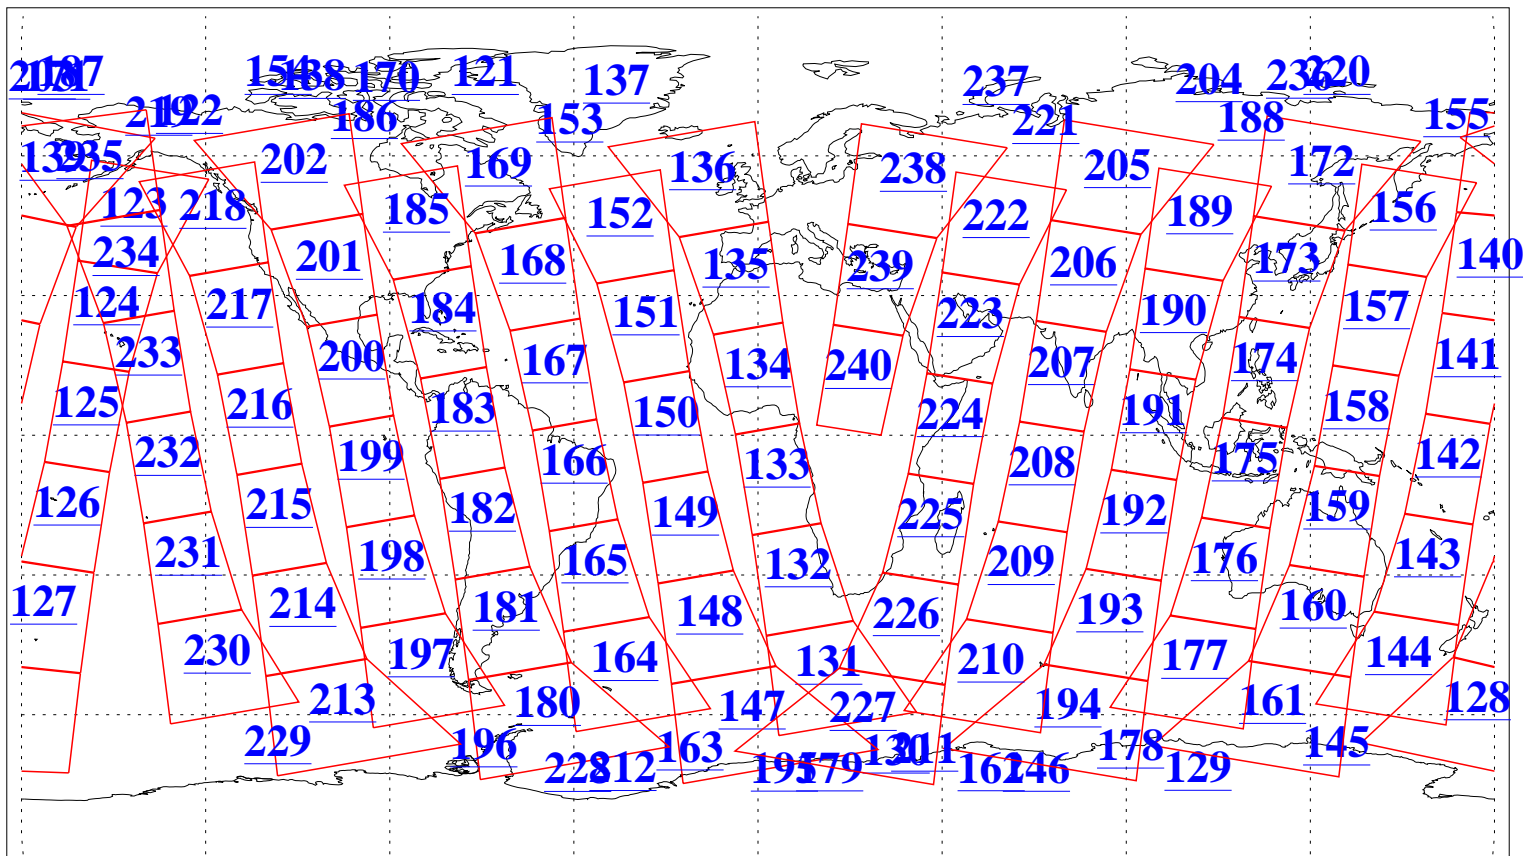

L1B Availability
AMSU Granules: 240
HSB Granules: 0
AIRS Granules: 240

2 Aug 2004
DoY 215
Aqua Day 821
Granules: 1 to 120

Granules: 121 to 240

Legend: AMSU Available, HSB Available, AIRS Available

L1B Availability
AMSU Granules: 240
HSB Granules: 0
AIRS Granules: 240

2 Aug 2004
DoY 215
Aqua Day 821

Ascending Granules

Descending Granules

Legend: AMSU Available, HSB Available, AIRS Available

L1B Availability
AMSU Granules: 240
HSB Granules: 0
AIRS Granules: 240

2 Aug 2004
DoY 215
Aqua Day 821

Northern Hemisphere Granules

Southern Hemisphere Granules

Legend: AMSU Available, HSB Available, AIRS Available