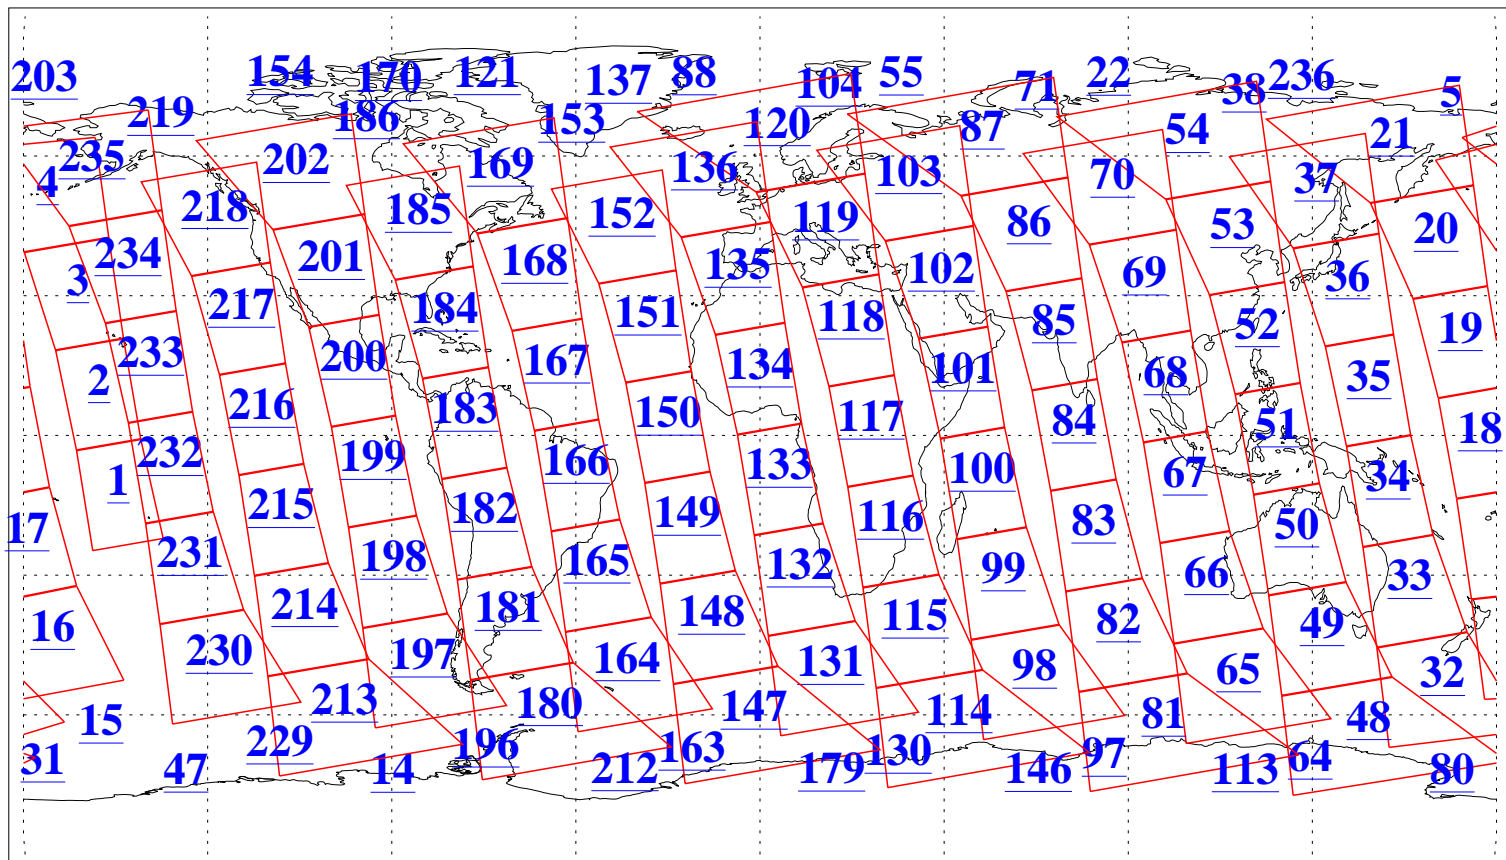

L1B Availability
AMSU Granules: 240
HSB Granules: 0
AIRS Granules: 240

2 Aug 2004
DoY 215
Aqua Day 821
Granules: 1 to 120

Granules: 121 to 240

Legend: AMSU Available, HSB Available, AIRS Available

L1B Availability
AMSU Granules: 240
HSB Granules: 0
AIRS Granules: 240

2 Aug 2004
DoY 215
Aqua Day 821

Ascending Granules

Descending Granules

Legend: AMSU Available, HSB Available, AIRS Available

L1B Availability
AMSU Granules: 240
HSB Granules: 0
AIRS Granules: 240

2 Aug 2004
DoY 215
Aqua Day 821

Northern Hemisphere Granules

Southern Hemisphere Granules

Legend: AMSU Available, HSB Available, AIRS Available