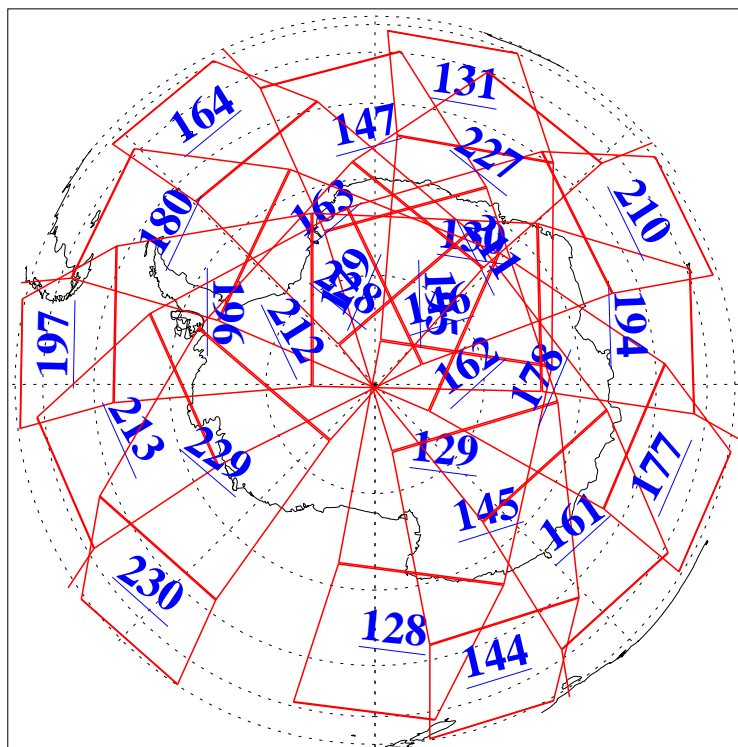

L1B Availability
AMSU Granules: 240
HSB Granules: 0
AIRS Granules: 240

2 Aug 2004
DoY 215
Aqua Day 821
Granules: 1 to 120

Granules: 121 to 240

Legend: AMSU Available, HSB Available, AIRS Available

L1B Availability
AMSU Granules: 240
HSB Granules: 0
AIRS Granules: 240

2 Aug 2004
DoY 215
Aqua Day 821

Ascending Granules

Descending Granules

Legend: AMSU Available, HSB Available, AIRS Available

L1B Availability
AMSU Granules: 240
HSB Granules: 0
AIRS Granules: 240

2 Aug 2004
DoY 215
Aqua Day 821

Northern Hemisphere Granules

Southern Hemisphere Granules

Legend: AMSU Available, HSB Available, AIRS Available