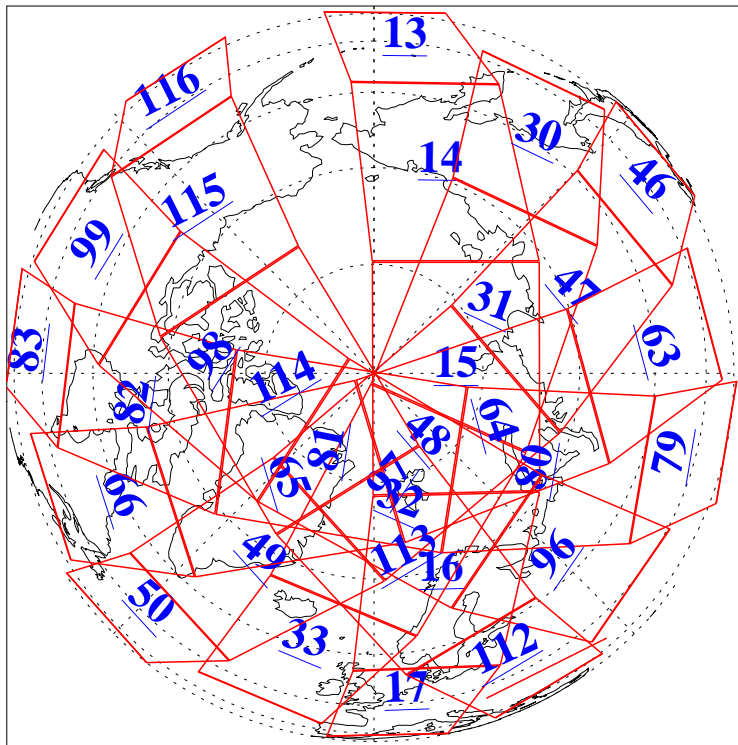

L1B Availability  
AMSU Granules: 240  
HSB Granules: 0  
AIRS Granules: 240

1 Aug 2004  
DoY 214  
Aqua Day 820  
Granules: 1 to 120

Granules: 121 to 240

Legend: AMSU Available, HSB Available, AIRS Available

L1B Availability  
AMSU Granules: 240  
HSB Granules: 0  
AIRS Granules: 240

1 Aug 2004  
DoY 214  
Aqua Day 820

Ascending Granules

Descending Granules

Legend: AMSU Available, HSB Available, AIRS Available

L1B Availability  
 AMSU Granules: 240  
 HSB Granules: 0  
 AIRS Granules: 240

1 Aug 2004  
 DoY 214  
 Aqua Day 820

Northern Hemisphere Granules

Southern Hemisphere Granules

Legend: AMSU Available, HSB Available, AIRS Available