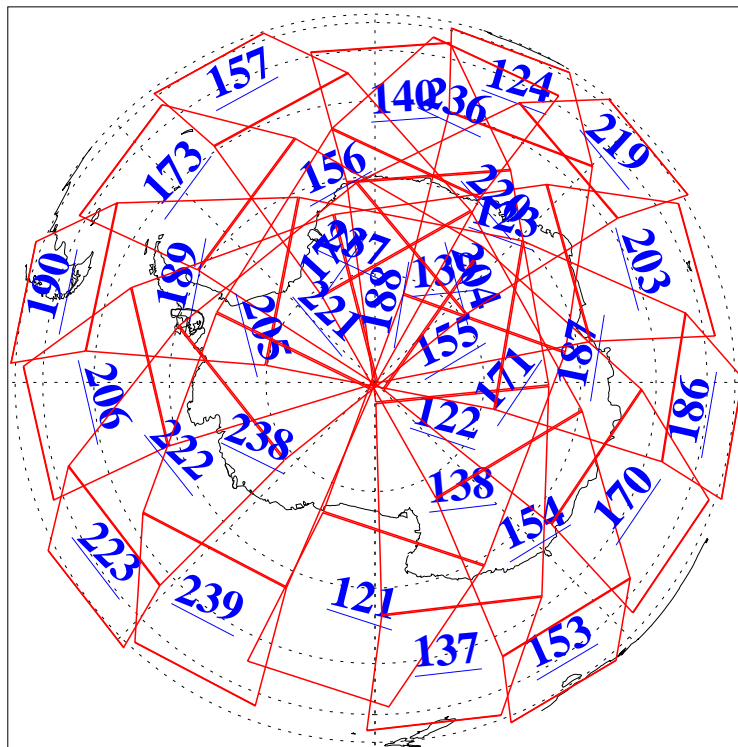

L1B Availability  
AMSU Granules: 240  
HSB Granules: 0  
AIRS Granules: 240

1 Aug 2004  
DoY 214  
Aqua Day 820  
Granules: 1 to 120

Granules: 121 to 240

Legend: AMSU Available, HSB Available, AIRS Available

L1B Availability  
AMSU Granules: 240  
HSB Granules: 0  
AIRS Granules: 240

1 Aug 2004  
DoY 214  
Aqua Day 820

Ascending Granules

Descending Granules

Legend: AMSU Available, HSB Available, AIRS Available

L1B Availability  
 AMSU Granules: 240  
 HSB Granules: 0  
 AIRS Granules: 240

1 Aug 2004  
 DoY 214  
 Aqua Day 820

Northern Hemisphere Granules

Southern Hemisphere Granules

Legend: AMSU Available, HSB Available, AIRS Available