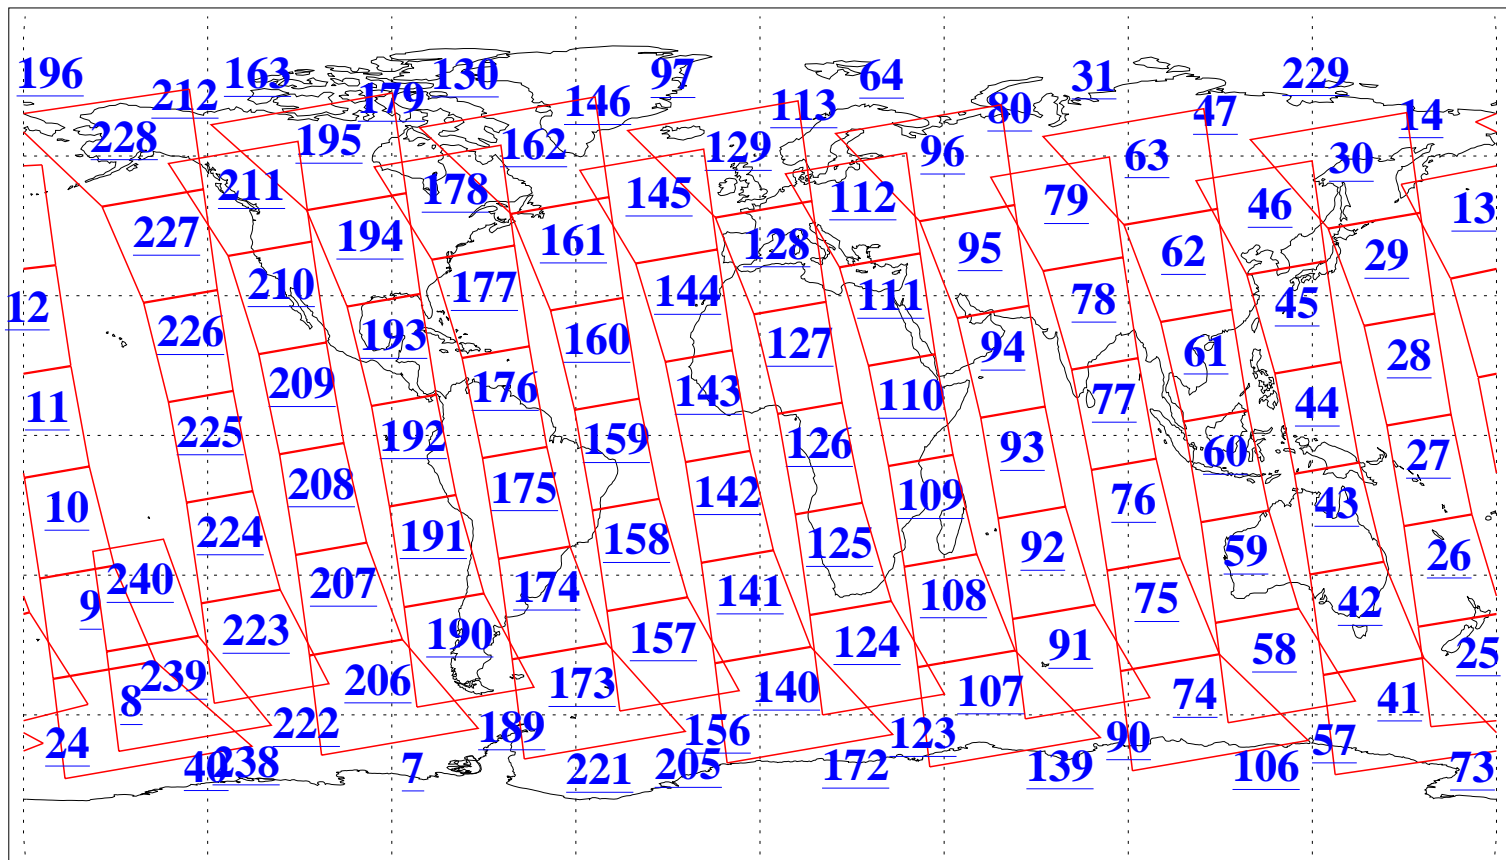

L1B Availability  
AMSU Granules: 240  
HSB Granules: 0  
AIRS Granules: 240

1 Aug 2004  
DoY 214  
Aqua Day 820  
Granules: 1 to 120

Granules: 121 to 240

Legend: AMSU Available, HSB Available, AIRS Available

L1B Availability  
AMSU Granules: 240  
HSB Granules: 0  
AIRS Granules: 240

1 Aug 2004  
DoY 214  
Aqua Day 820

Ascending Granules

Descending Granules

Legend: AMSU Available, HSB Available, AIRS Available

L1B Availability  
 AMSU Granules: 240  
 HSB Granules: 0  
 AIRS Granules: 240

1 Aug 2004  
 DoY 214  
 Aqua Day 820

Northern Hemisphere Granules

Southern Hemisphere Granules

Legend: AMSU Available, HSB Available, AIRS Available