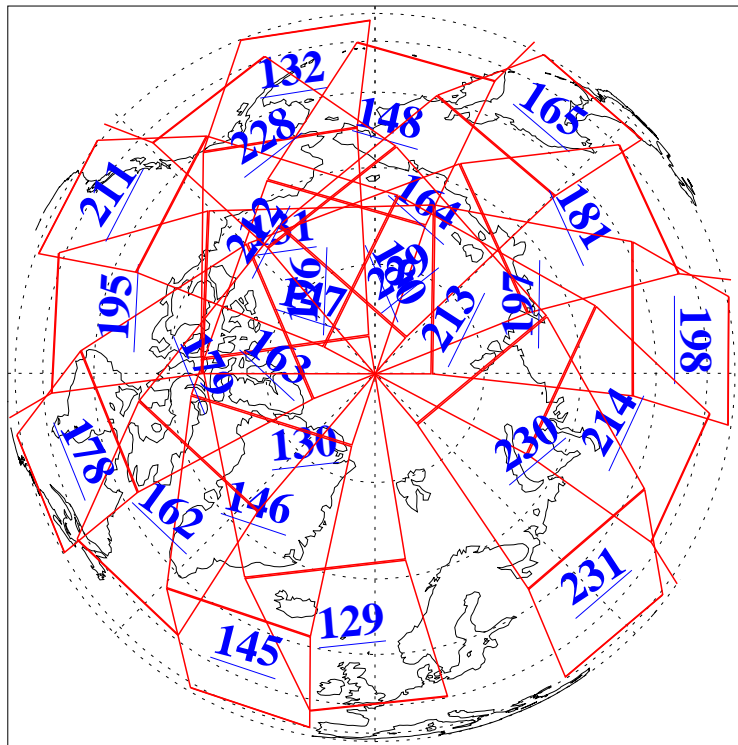

L1B Availability  
AMSU Granules: 240  
HSB Granules: 0  
AIRS Granules: 240

1 Aug 2004  
DoY 214  
Aqua Day 820  
Granules: 1 to 120

Granules: 121 to 240

Legend: AMSU Available, HSB Available, AIRS Available

L1B Availability  
AMSU Granules: 240  
HSB Granules: 0  
AIRS Granules: 240

1 Aug 2004  
DoY 214  
Aqua Day 820

Ascending Granules

Descending Granules

Legend: AMSU Available, HSB Available, AIRS Available

L1B Availability  
 AMSU Granules: 240  
 HSB Granules: 0  
 AIRS Granules: 240

1 Aug 2004  
 DoY 214  
 Aqua Day 820

Northern Hemisphere Granules

Southern Hemisphere Granules

Legend: AMSU Available, HSB Available, AIRS Available