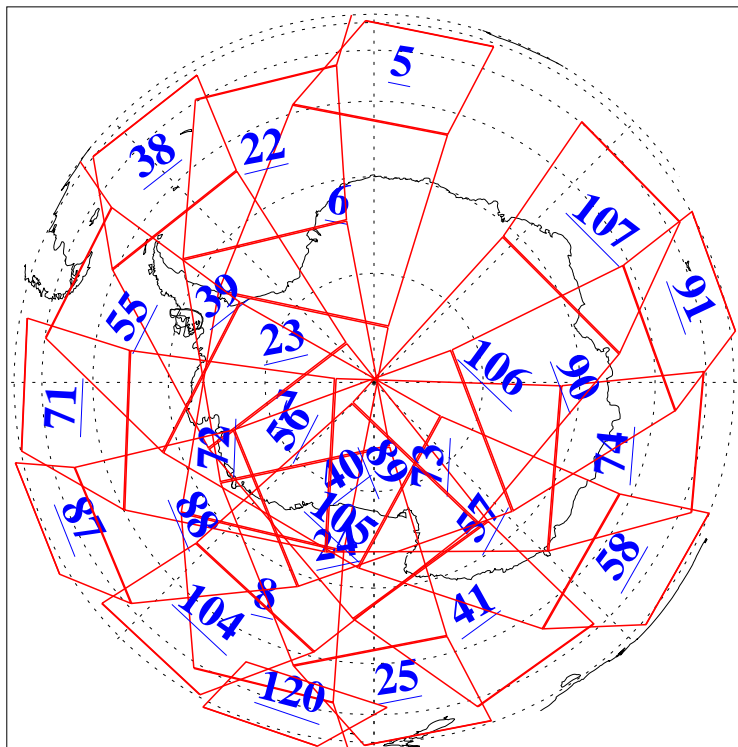

L1B Availability  
AMSU Granules: 240  
HSB Granules: 0  
AIRS Granules: 240

1 Aug 2004  
DoY 214  
Aqua Day 820  
Granules: 1 to 120

Granules: 121 to 240

Legend: AMSU Available, HSB Available, AIRS Available

L1B Availability  
AMSU Granules: 240  
HSB Granules: 0  
AIRS Granules: 240

1 Aug 2004  
DoY 214  
Aqua Day 820

Ascending Granules

Descending Granules

Legend: AMSU Available, HSB Available, AIRS Available

L1B Availability  
 AMSU Granules: 240  
 HSB Granules: 0  
 AIRS Granules: 240

1 Aug 2004  
 DoY 214  
 Aqua Day 820

Northern Hemisphere Granules

Southern Hemisphere Granules

Legend: AMSU Available, HSB Available, AIRS Available