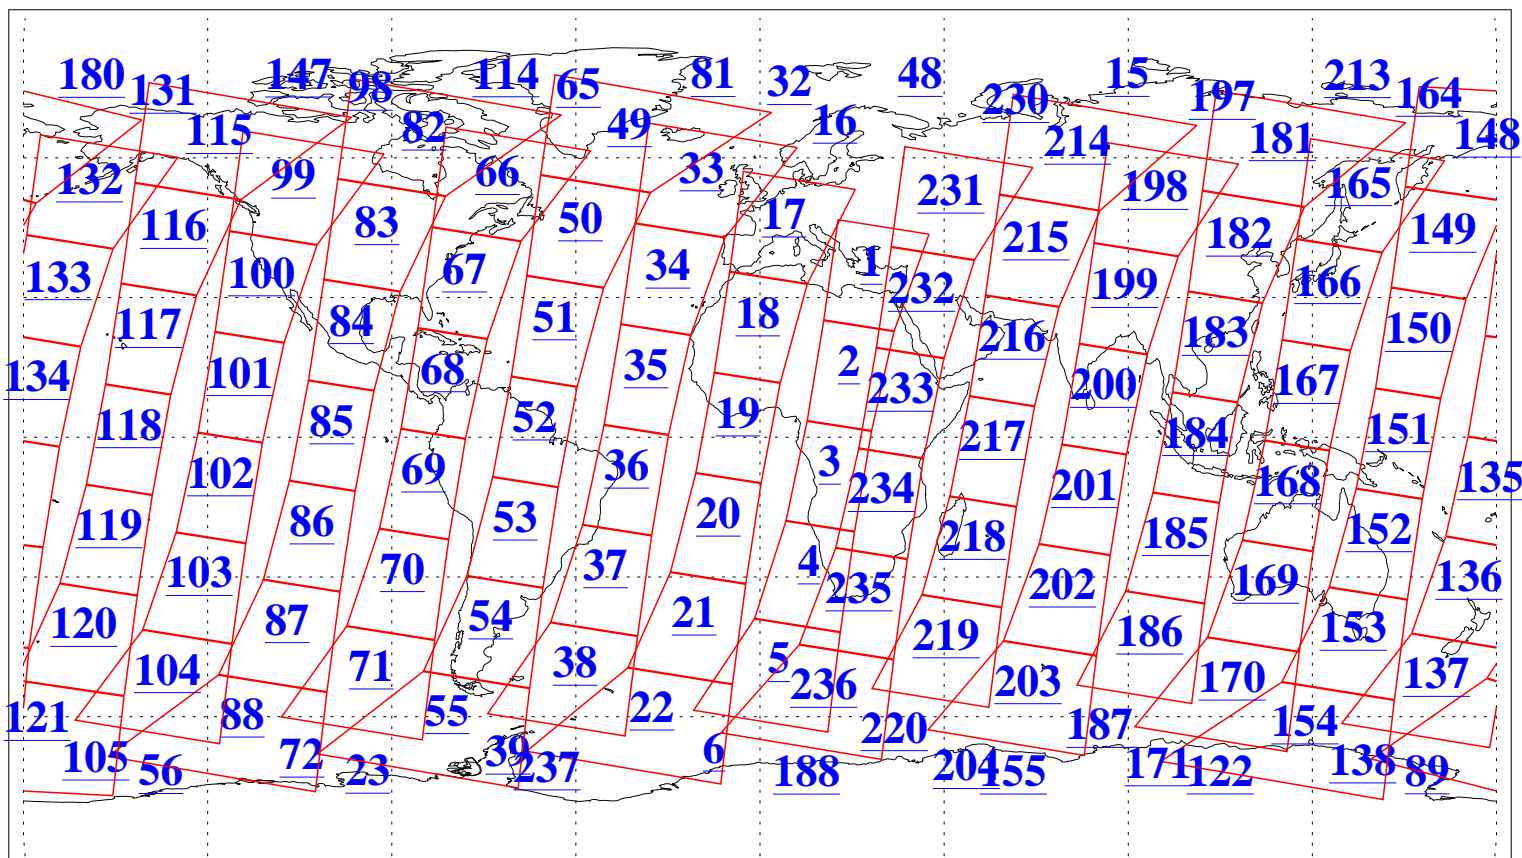

L1B Availability  
AMSU Granules: 240  
HSB Granules: 0  
AIRS Granules: 240

1 Aug 2004  
DoY 214  
Aqua Day 820  
Granules: 1 to 120

Granules: 121 to 240

Legend: AMSU Available, HSB Available, AIRS Available

L1B Availability  
AMSU Granules: 240  
HSB Granules: 0  
AIRS Granules: 240

1 Aug 2004  
DoY 214  
Aqua Day 820

Ascending Granules

Descending Granules

Legend: AMSU Available, HSB Available, AIRS Available

L1B Availability  
 AMSU Granules: 240  
 HSB Granules: 0  
 AIRS Granules: 240

1 Aug 2004  
 DoY 214  
 Aqua Day 820

Northern Hemisphere Granules

Southern Hemisphere Granules

Legend: AMSU Available, HSB Available, AIRS Available