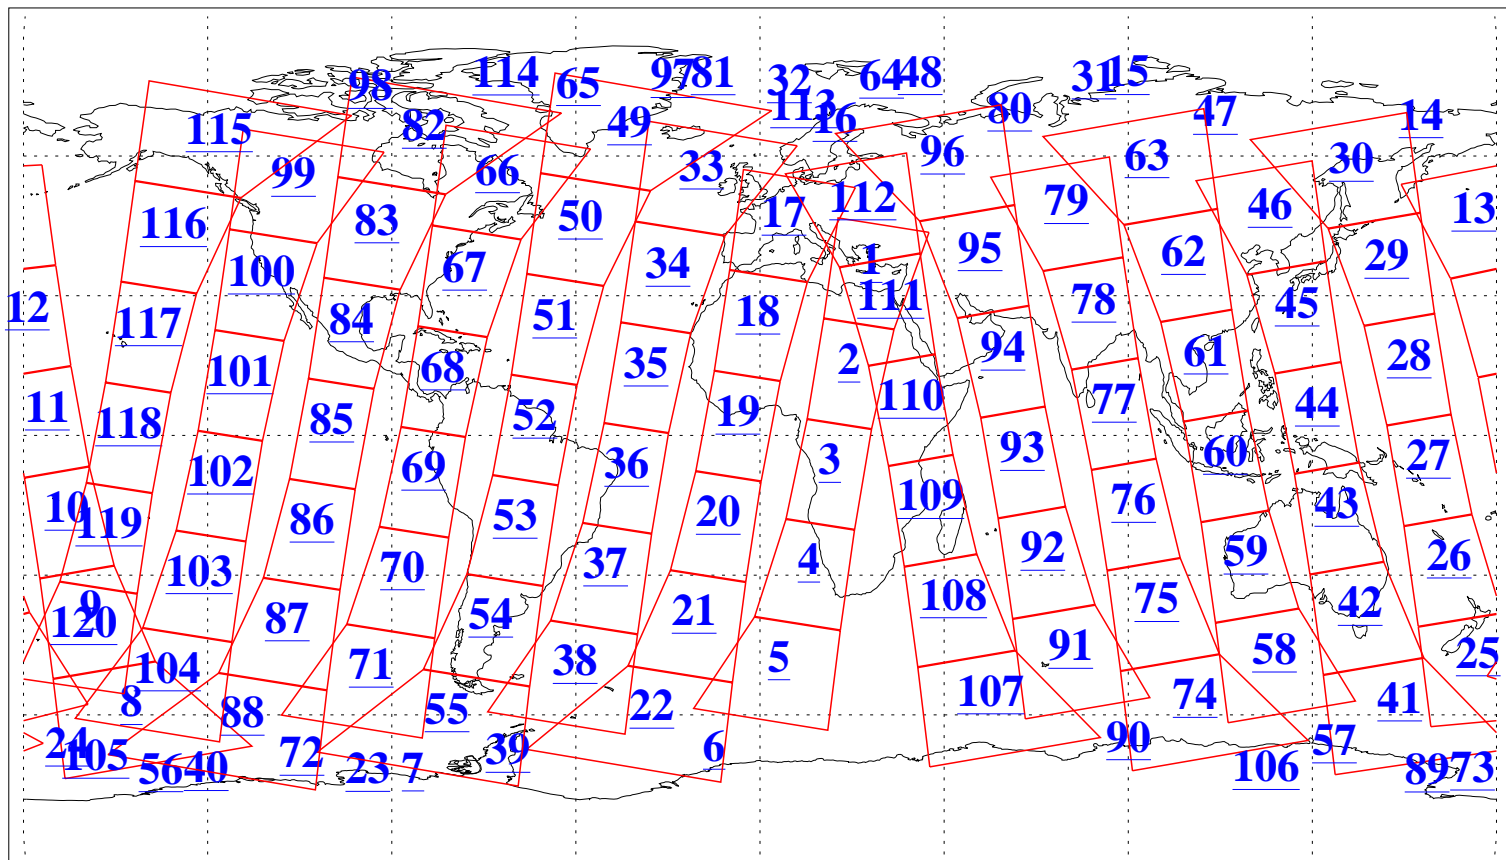

L1B Availability  
AMSU Granules: 240  
HSB Granules: 0  
AIRS Granules: 240

1 Aug 2004  
DoY 214  
Aqua Day 820  
Granules: 1 to 120

Granules: 121 to 240

Legend: AMSU Available, HSB Available, AIRS Available

L1B Availability  
AMSU Granules: 240  
HSB Granules: 0  
AIRS Granules: 240

1 Aug 2004  
DoY 214  
Aqua Day 820

Ascending Granules

Descending Granules

Legend: AMSU Available, HSB Available, AIRS Available

L1B Availability  
 AMSU Granules: 240  
 HSB Granules: 0  
 AIRS Granules: 240

1 Aug 2004  
 DoY 214  
 Aqua Day 820

Northern Hemisphere Granules

Southern Hemisphere Granules

Legend: AMSU Available, HSB Available, AIRS Available