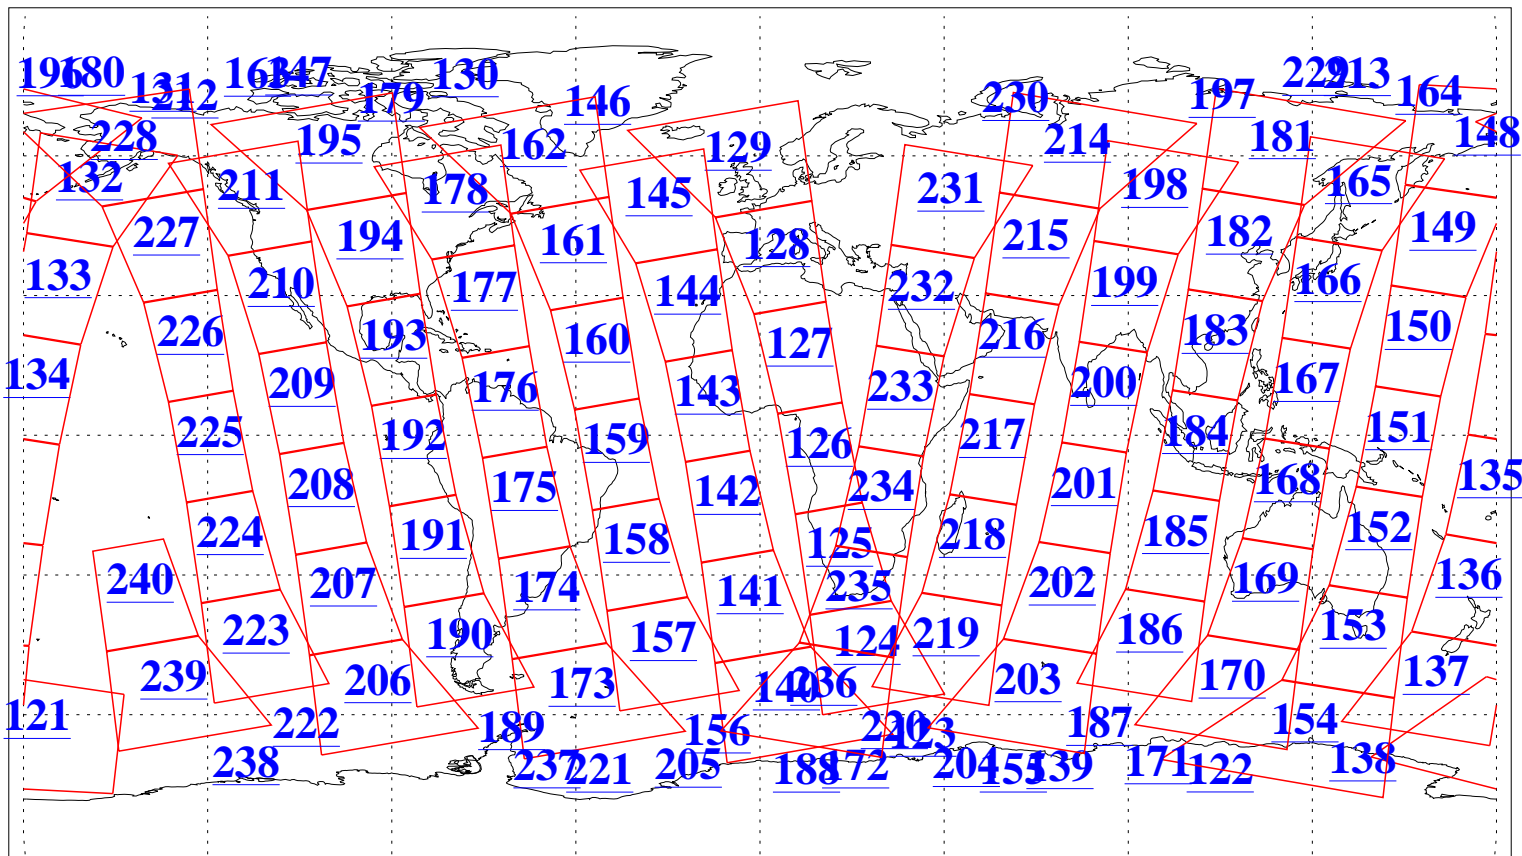

L1B Availability  
AMSU Granules: 240  
HSB Granules: 0  
AIRS Granules: 240

1 Aug 2004  
DoY 214  
Aqua Day 820  
Granules: 1 to 120

Granules: 121 to 240

Legend: AMSU Available, HSB Available, AIRS Available

L1B Availability  
AMSU Granules: 240  
HSB Granules: 0  
AIRS Granules: 240

1 Aug 2004  
DoY 214  
Aqua Day 820

Ascending Granules

Descending Granules

Legend: AMSU Available, HSB Available, AIRS Available

L1B Availability  
 AMSU Granules: 240  
 HSB Granules: 0  
 AIRS Granules: 240

1 Aug 2004  
 DoY 214  
 Aqua Day 820

Northern Hemisphere Granules

Southern Hemisphere Granules

Legend: AMSU Available, HSB Available, AIRS Available