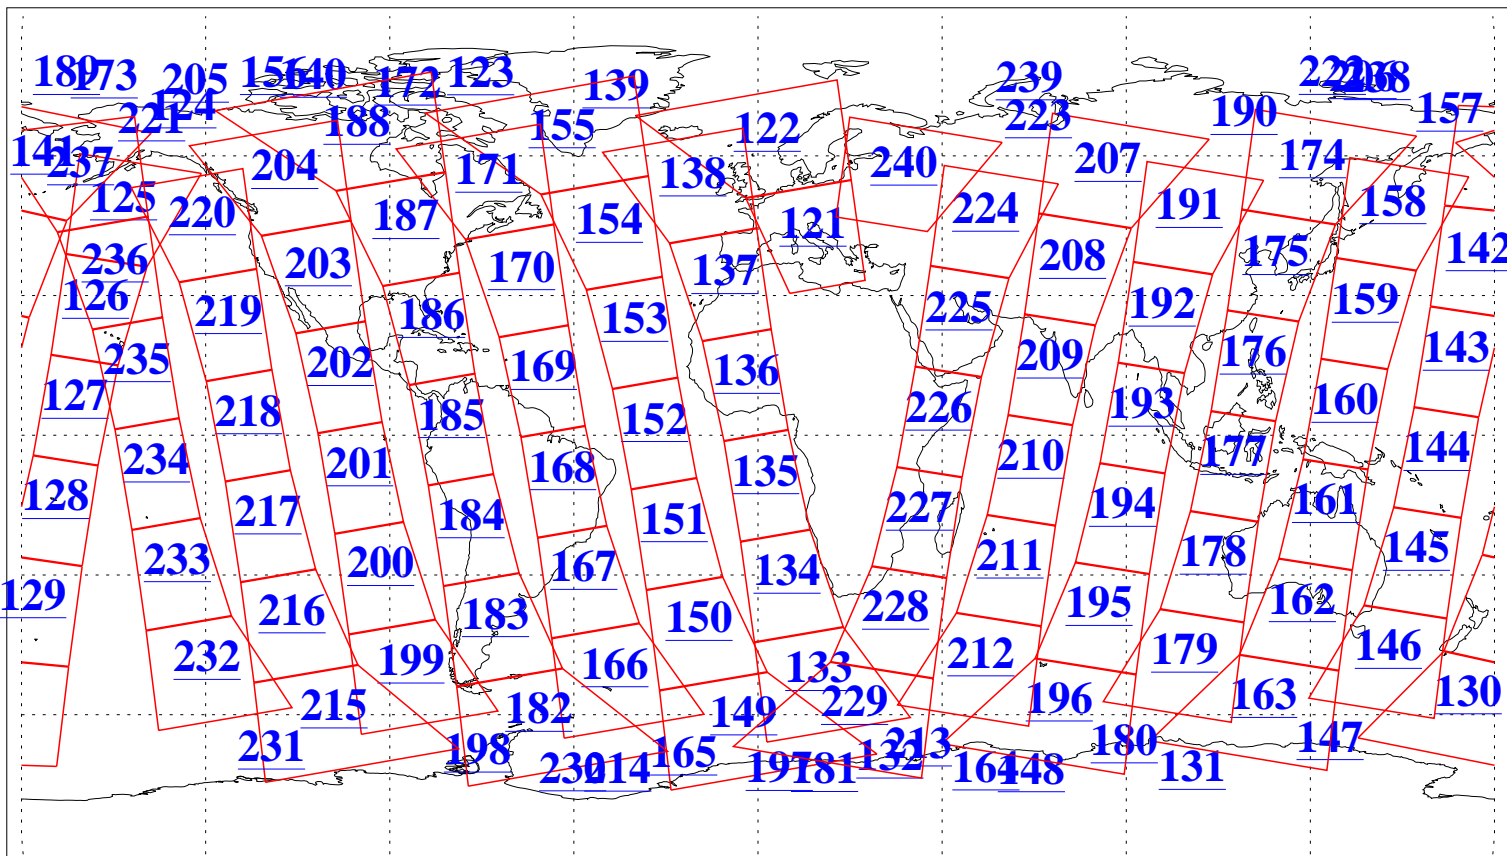

L1B Availability
AMSU Granules: 240
HSB Granules: 0
AIRS Granules: 240

31 Jul 2004
DoY 213
Aqua Day 819
Granules: 1 to 120

Granules: 121 to 240

Legend: AMSU Available, HSB Available, AIRS Available

L1B Availability
AMSU Granules: 240
HSB Granules: 0
AIRS Granules: 240

31 Jul 2004
DoY 213
Aqua Day 819

Ascending Granules

Descending Granules

Legend: AMSU Available, HSB Available, AIRS Available

L1B Availability
 AMSU Granules: 240
 HSB Granules: 0
 AIRS Granules: 240

31 Jul 2004
 DoY 213
 Aqua Day 819

Northern Hemisphere Granules

Southern Hemisphere Granules

Legend: AMSU Available, HSB Available, AIRS Available