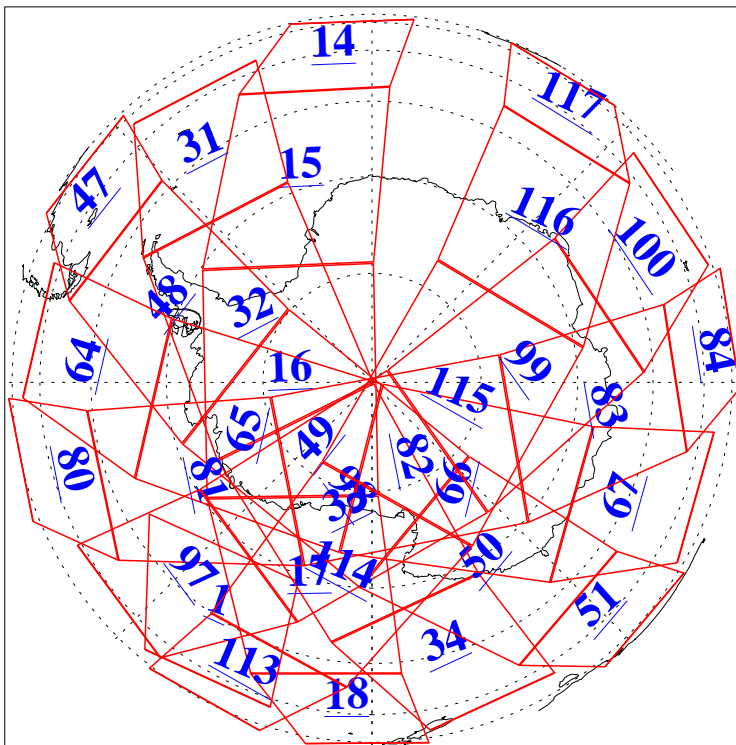

L1B Availability
AMSU Granules: 240
HSB Granules: 0
AIRS Granules: 240

31 Jul 2004
DoY 213
Aqua Day 819
Granules: 1 to 120

Granules: 121 to 240

Legend: AMSU Available, HSB Available, AIRS Available

L1B Availability
AMSU Granules: 240
HSB Granules: 0
AIRS Granules: 240

31 Jul 2004
DoY 213
Aqua Day 819

Ascending Granules

Descending Granules

Legend: AMSU Available, HSB Available, AIRS Available

L1B Availability
 AMSU Granules: 240
 HSB Granules: 0
 AIRS Granules: 240

31 Jul 2004
 DoY 213
 Aqua Day 819

Northern Hemisphere Granules

Southern Hemisphere Granules

Legend: AMSU Available, HSB Available, AIRS Available