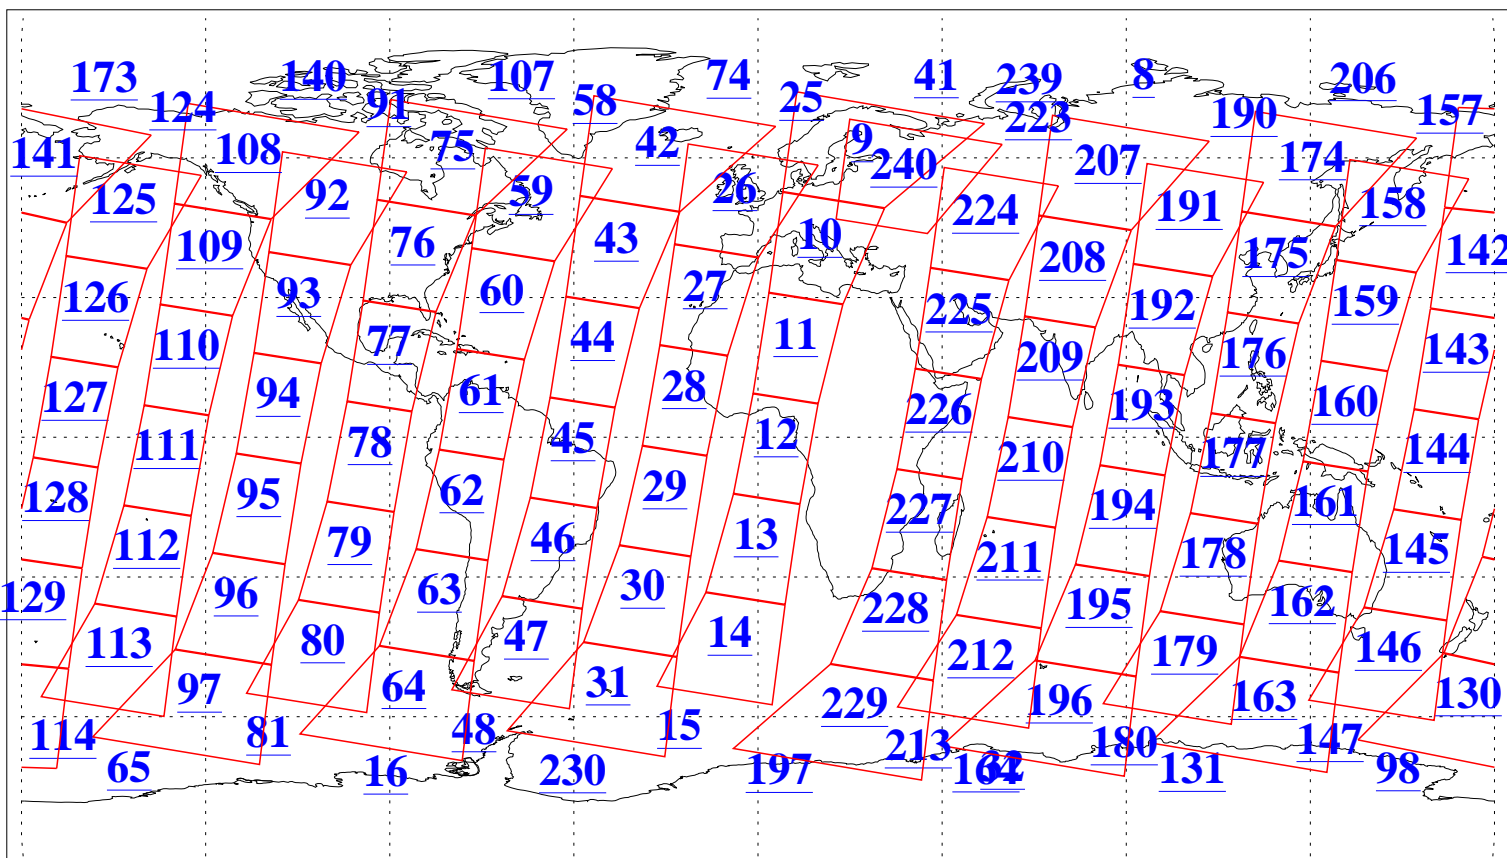

L1B Availability
AMSU Granules: 240
HSB Granules: 0
AIRS Granules: 240

31 Jul 2004
DoY 213
Aqua Day 819
Granules: 1 to 120

Granules: 121 to 240

Legend: AMSU Available, HSB Available, AIRS Available

L1B Availability
AMSU Granules: 240
HSB Granules: 0
AIRS Granules: 240

31 Jul 2004
DoY 213
Aqua Day 819

Ascending Granules

Descending Granules

Legend: AMSU Available, HSB Available, AIRS Available

L1B Availability
 AMSU Granules: 240
 HSB Granules: 0
 AIRS Granules: 240

31 Jul 2004
 DoY 213
 Aqua Day 819

Northern Hemisphere Granules

Southern Hemisphere Granules

Legend: AMSU Available, HSB Available, AIRS Available