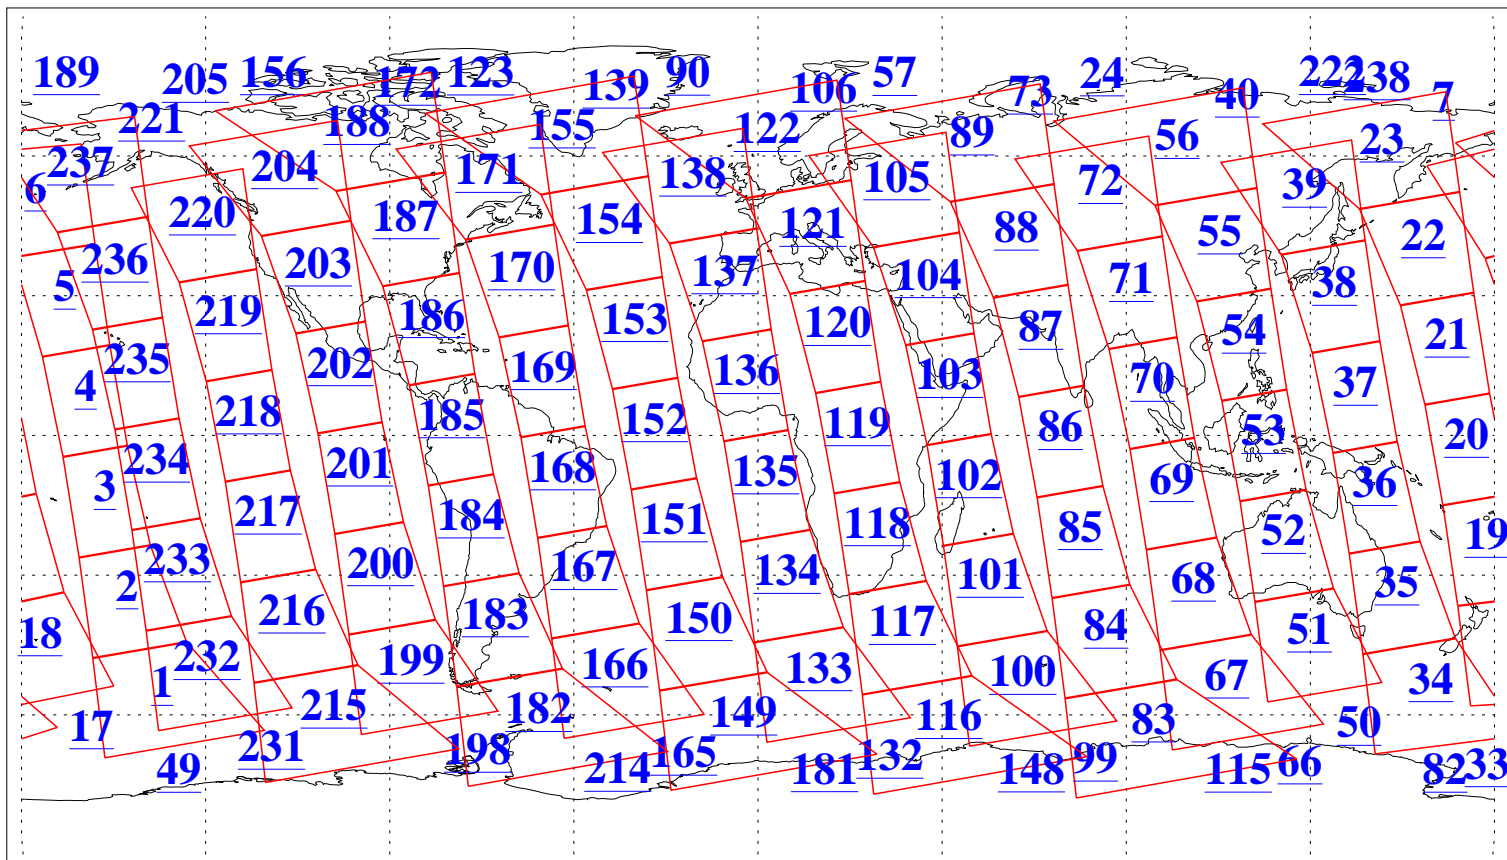

L1B Availability
AMSU Granules: 240
HSB Granules: 0
AIRS Granules: 240

31 Jul 2004
DoY 213
Aqua Day 819
Granules: 1 to 120

Granules: 121 to 240

Legend: AMSU Available, HSB Available, AIRS Available

L1B Availability
AMSU Granules: 240
HSB Granules: 0
AIRS Granules: 240

31 Jul 2004
DoY 213
Aqua Day 819

Ascending Granules

Descending Granules

Legend: AMSU Available, HSB Available, AIRS Available

L1B Availability
 AMSU Granules: 240
 HSB Granules: 0
 AIRS Granules: 240

31 Jul 2004
 DoY 213
 Aqua Day 819

Northern Hemisphere Granules

Southern Hemisphere Granules

Legend: AMSU Available, HSB Available, AIRS Available