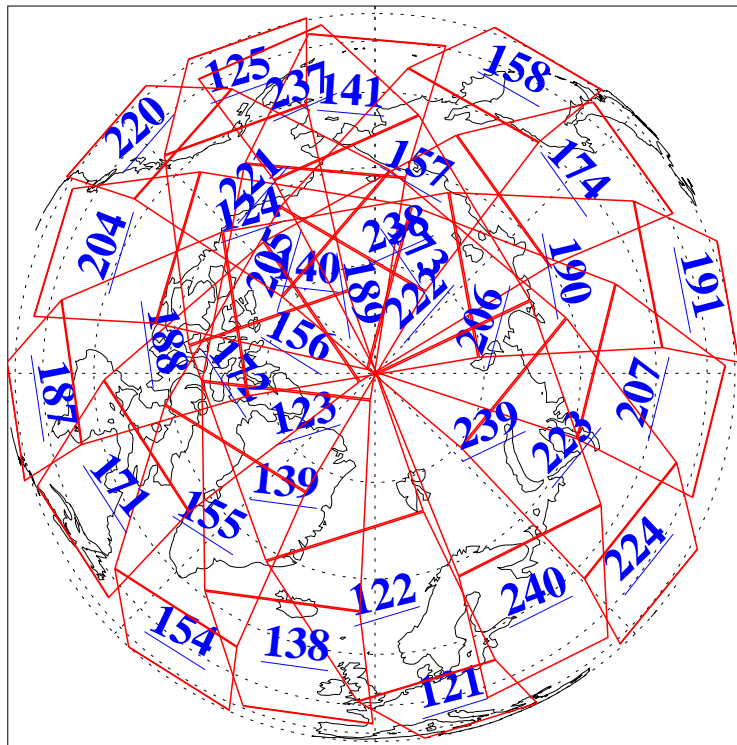

L1B Availability
AMSU Granules: 240
HSB Granules: 0
AIRS Granules: 240

31 Jul 2004
DoY 213
Aqua Day 819
Granules: 1 to 120

Granules: 121 to 240

Legend: AMSU Available, HSB Available, AIRS Available

L1B Availability
AMSU Granules: 240
HSB Granules: 0
AIRS Granules: 240

31 Jul 2004
DoY 213
Aqua Day 819

Ascending Granules

Descending Granules

Legend: AMSU Available, HSB Available, AIRS Available

L1B Availability
 AMSU Granules: 240
 HSB Granules: 0
 AIRS Granules: 240

31 Jul 2004
 DoY 213
 Aqua Day 819

Northern Hemisphere Granules

Southern Hemisphere Granules

Legend: AMSU Available, HSB Available, AIRS Available