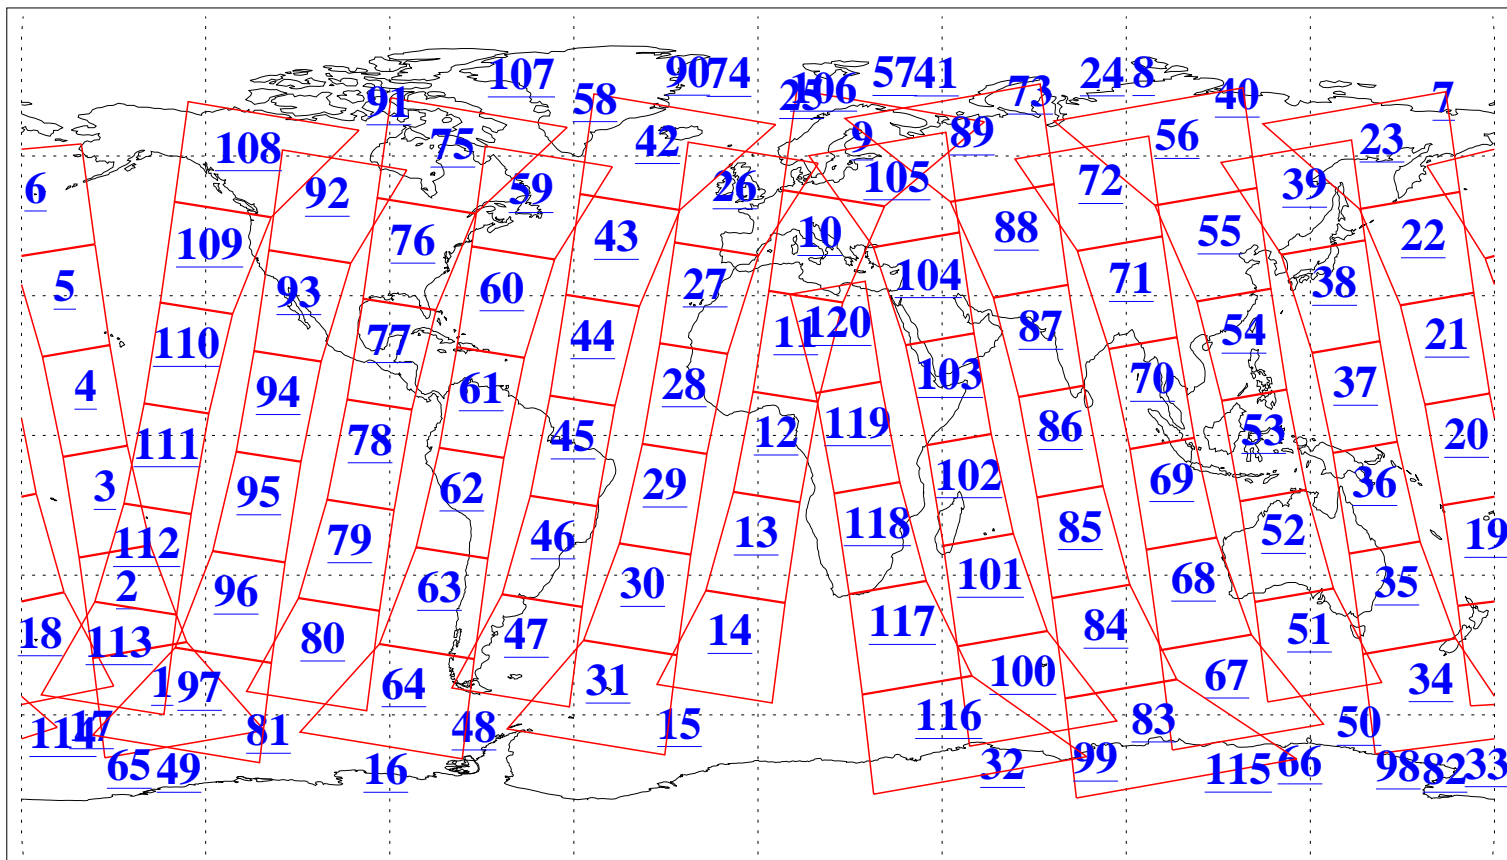

L1B Availability
AMSU Granules: 240
HSB Granules: 0
AIRS Granules: 240

31 Jul 2004
DoY 213
Aqua Day 819
Granules: 1 to 120

Granules: 121 to 240

Legend: AMSU Available, HSB Available, AIRS Available

L1B Availability
AMSU Granules: 240
HSB Granules: 0
AIRS Granules: 240

31 Jul 2004
DoY 213
Aqua Day 819

Ascending Granules

Descending Granules

Legend: AMSU Available, HSB Available, AIRS Available

L1B Availability
 AMSU Granules: 240
 HSB Granules: 0
 AIRS Granules: 240

31 Jul 2004
 DoY 213
 Aqua Day 819

Northern Hemisphere Granules

Southern Hemisphere Granules

Legend: AMSU Available, HSB Available, AIRS Available