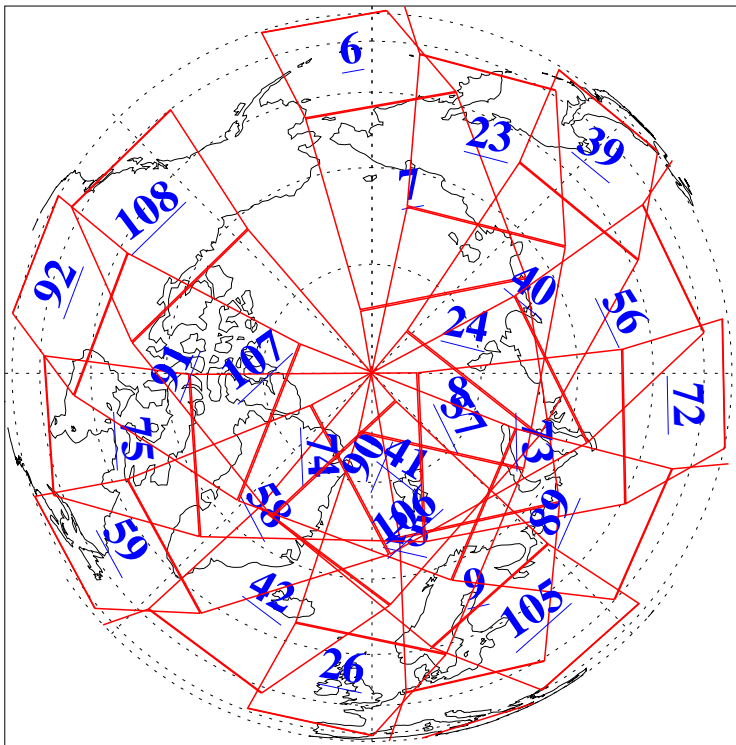

L1B Availability
AMSU Granules: 240
HSB Granules: 0
AIRS Granules: 240

31 Jul 2004
DoY 213
Aqua Day 819
Granules: 1 to 120

Granules: 121 to 240

Legend: AMSU Available, HSB Available, AIRS Available

L1B Availability
AMSU Granules: 240
HSB Granules: 0
AIRS Granules: 240

31 Jul 2004
DoY 213
Aqua Day 819

Ascending Granules

Descending Granules

Legend: AMSU Available, HSB Available, AIRS Available

L1B Availability
 AMSU Granules: 240
 HSB Granules: 0
 AIRS Granules: 240

31 Jul 2004
 DoY 213
 Aqua Day 819

Northern Hemisphere Granules

Southern Hemisphere Granules

Legend: AMSU Available, HSB Available, AIRS Available