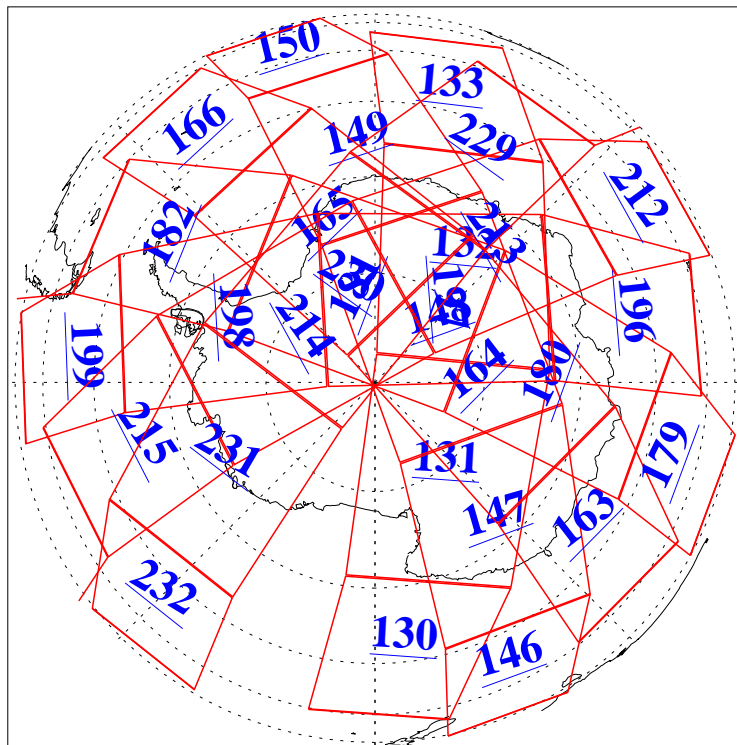

31 Jul 2004
DoY 213
Aqua Day 819

Ascending Granules

Descending Granules

Legend: AMSU Available, HSB Available, AIRS Available

L1B Availability
 AMSU Granules: 240
 HSB Granules: 0
 AIRS Granules: 240

31 Jul 2004
 DoY 213
 Aqua Day 819

Northern Hemisphere Granules

Southern Hemisphere Granules

Legend: AMSU Available, HSB Available, AIRS Available