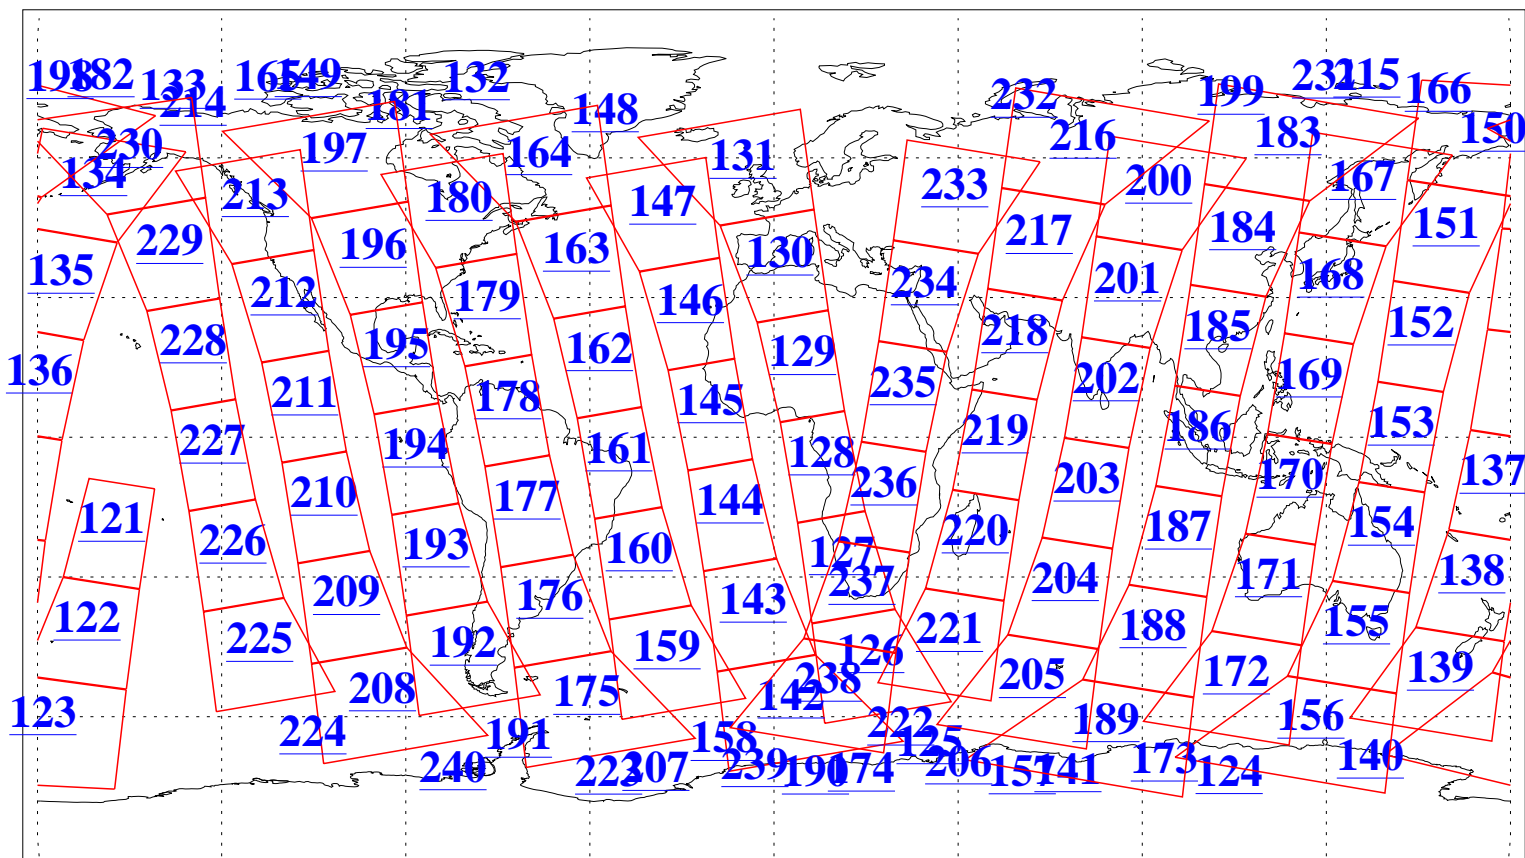

L1B Availability  
AMSU Granules: 240  
HSB Granules: 0  
AIRS Granules: 240

30 Jul 2004  
DoY 212  
Aqua Day 818  
Granules: 1 to 120

Granules: 121 to 240

Legend: AMSU Available, HSB Available, AIRS Available

L1B Availability  
AMSU Granules: 240  
HSB Granules: 0  
AIRS Granules: 240

30 Jul 2004  
DoY 212  
Aqua Day 818

Ascending Granules

Descending Granules

Legend: AMSU Available, HSB Available, AIRS Available

L1B Availability  
 AMSU Granules: 240  
 HSB Granules: 0  
 AIRS Granules: 240

30 Jul 2004  
 DoY 212  
 Aqua Day 818

Northern Hemisphere Granules

Southern Hemisphere Granules

Legend: AMSU Available, HSB Available, AIRS Available