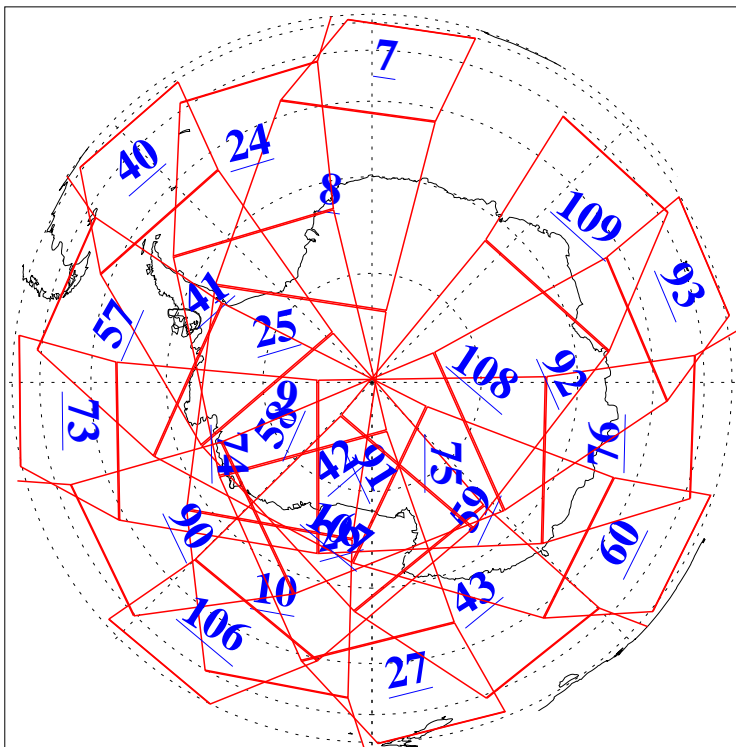

L1B Availability  
AMSU Granules: 240  
HSB Granules: 0  
AIRS Granules: 240

30 Jul 2004  
DoY 212  
Aqua Day 818  
Granules: 1 to 120

Granules: 121 to 240

Legend: AMSU Available, HSB Available, AIRS Available

L1B Availability  
AMSU Granules: 240  
HSB Granules: 0  
AIRS Granules: 240

30 Jul 2004  
DoY 212  
Aqua Day 818

Ascending Granules

Descending Granules

Legend: AMSU Available, HSB Available, AIRS Available

L1B Availability  
 AMSU Granules: 240  
 HSB Granules: 0  
 AIRS Granules: 240

30 Jul 2004  
 DoY 212  
 Aqua Day 818

Northern Hemisphere Granules

Southern Hemisphere Granules

Legend: AMSU Available, HSB Available, AIRS Available