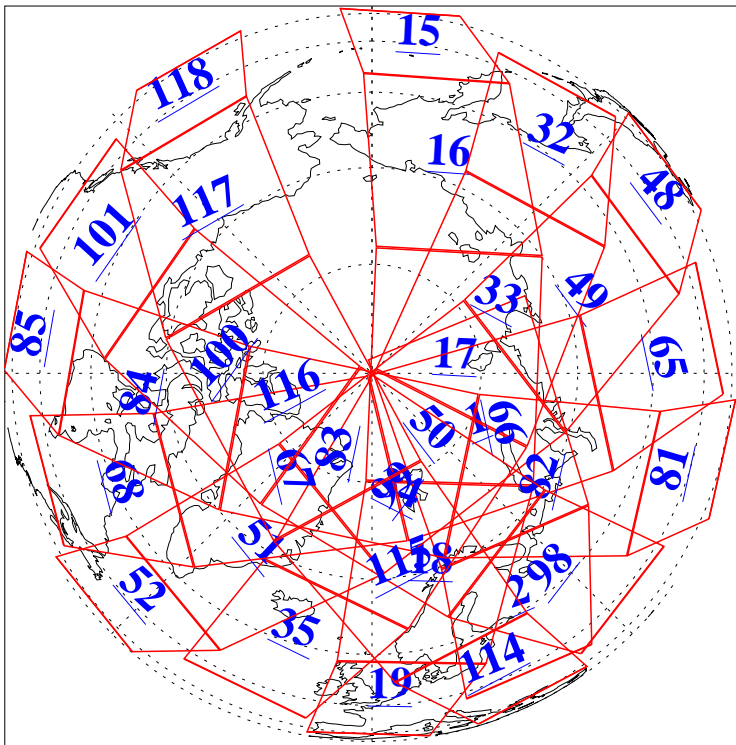

L1B Availability  
AMSU Granules: 240  
HSB Granules: 0  
AIRS Granules: 240

30 Jul 2004  
DoY 212  
Aqua Day 818  
Granules: 1 to 120

Granules: 121 to 240

Legend: AMSU Available, HSB Available, AIRS Available

L1B Availability  
AMSU Granules: 240  
HSB Granules: 0  
AIRS Granules: 240

30 Jul 2004  
DoY 212  
Aqua Day 818

Ascending Granules

Descending Granules

Legend: AMSU Available, HSB Available, AIRS Available

L1B Availability  
 AMSU Granules: 240  
 HSB Granules: 0  
 AIRS Granules: 240

30 Jul 2004  
 DoY 212  
 Aqua Day 818

Northern Hemisphere Granules

Southern Hemisphere Granules

Legend: AMSU Available, HSB Available, AIRS Available