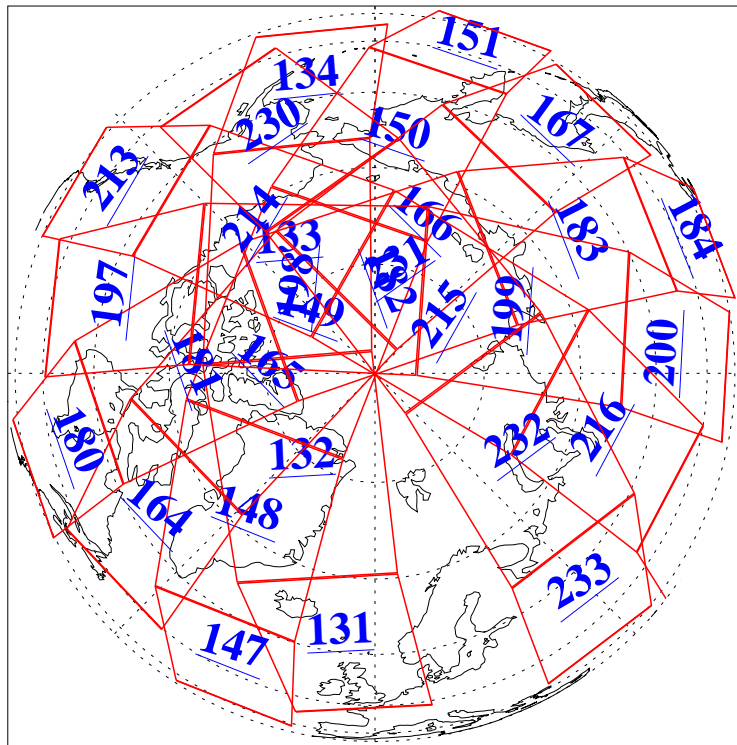

L1B Availability  
AMSU Granules: 240  
HSB Granules: 0  
AIRS Granules: 240

30 Jul 2004  
DoY 212  
Aqua Day 818  
Granules: 1 to 120

Granules: 121 to 240

Legend: AMSU Available, HSB Available, AIRS Available

L1B Availability  
AMSU Granules: 240  
HSB Granules: 0  
AIRS Granules: 240

30 Jul 2004  
DoY 212  
Aqua Day 818

Ascending Granules

Descending Granules

Legend: AMSU Available, HSB Available, AIRS Available

L1B Availability  
 AMSU Granules: 240  
 HSB Granules: 0  
 AIRS Granules: 240

30 Jul 2004  
 DoY 212  
 Aqua Day 818

Northern Hemisphere Granules

Southern Hemisphere Granules

Legend: AMSU Available, HSB Available, AIRS Available