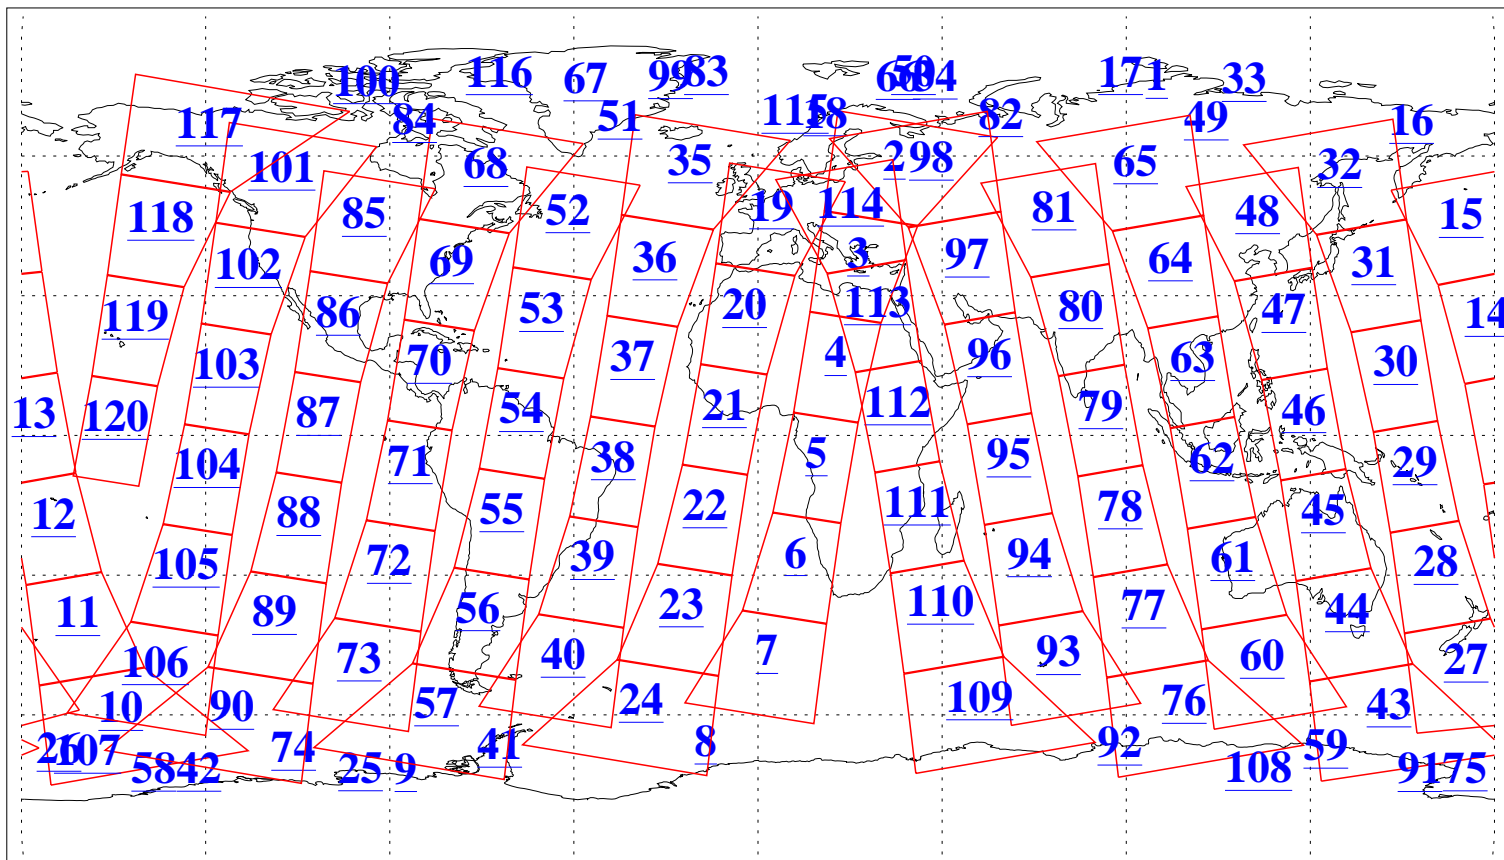

L1B Availability  
AMSU Granules: 240  
HSB Granules: 0  
AIRS Granules: 240

30 Jul 2004  
DoY 212  
Aqua Day 818  
Granules: 1 to 120

Granules: 121 to 240

Legend: AMSU Available, HSB Available, AIRS Available

L1B Availability  
AMSU Granules: 240  
HSB Granules: 0  
AIRS Granules: 240

30 Jul 2004  
DoY 212  
Aqua Day 818

Ascending Granules

Descending Granules

Legend: AMSU Available, HSB Available, AIRS Available

L1B Availability  
 AMSU Granules: 240  
 HSB Granules: 0  
 AIRS Granules: 240

30 Jul 2004  
 DoY 212  
 Aqua Day 818

Northern Hemisphere Granules

Southern Hemisphere Granules

Legend: AMSU Available, HSB Available, AIRS Available