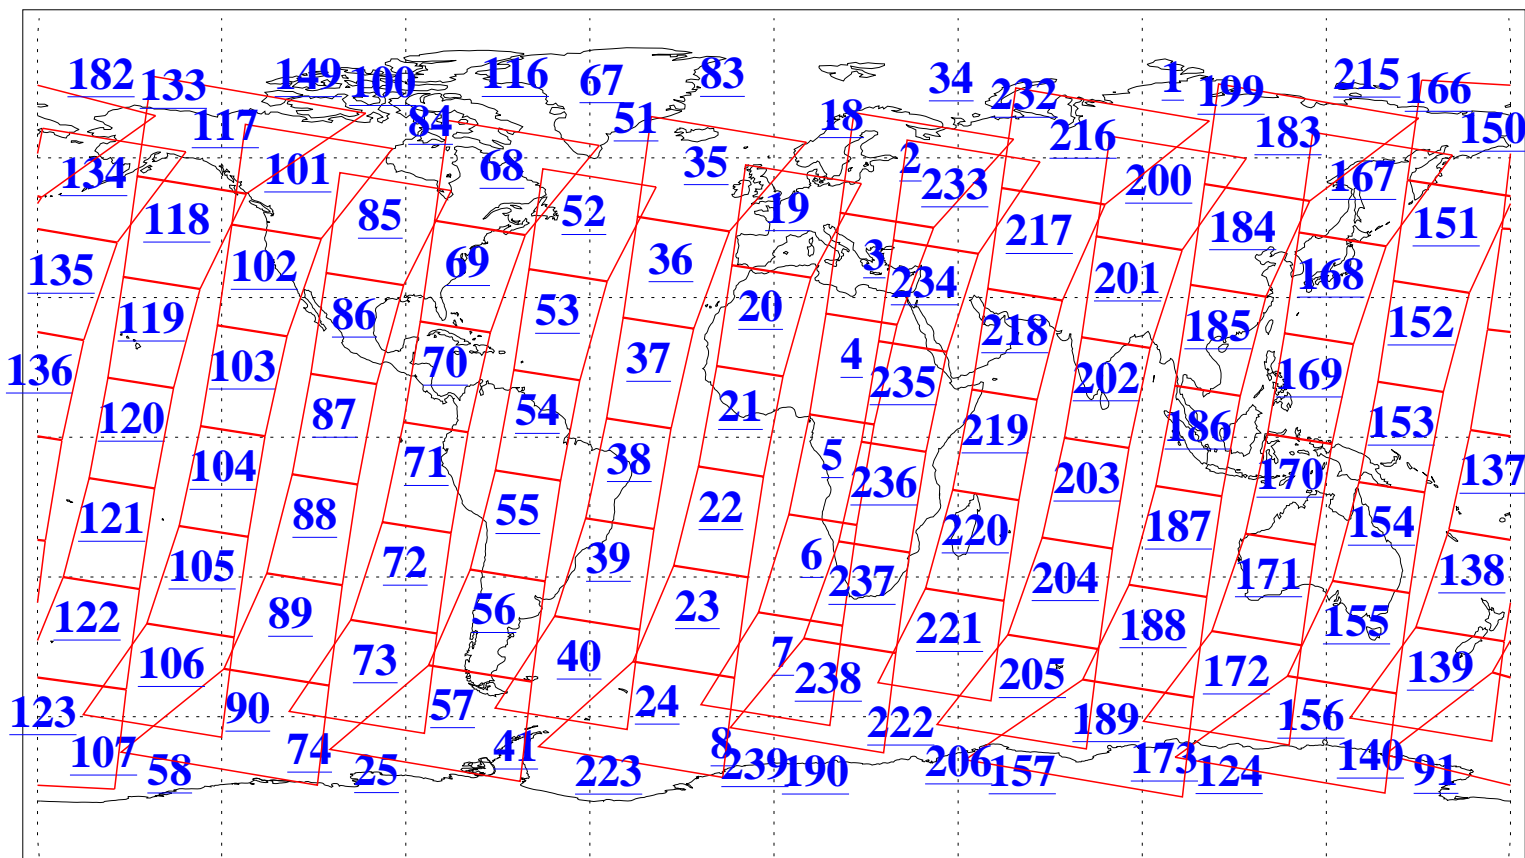

L1B Availability  
AMSU Granules: 240  
HSB Granules: 0  
AIRS Granules: 240

30 Jul 2004  
DoY 212  
Aqua Day 818  
Granules: 1 to 120

Granules: 121 to 240

Legend: AMSU Available, HSB Available, AIRS Available

L1B Availability  
AMSU Granules: 240  
HSB Granules: 0  
AIRS Granules: 240

30 Jul 2004  
DoY 212  
Aqua Day 818

Ascending Granules

Descending Granules

Legend: AMSU Available, HSB Available, AIRS Available

L1B Availability  
 AMSU Granules: 240  
 HSB Granules: 0  
 AIRS Granules: 240

30 Jul 2004  
 DoY 212  
 Aqua Day 818

Northern Hemisphere Granules

Southern Hemisphere Granules

Legend: AMSU Available, HSB Available, AIRS Available