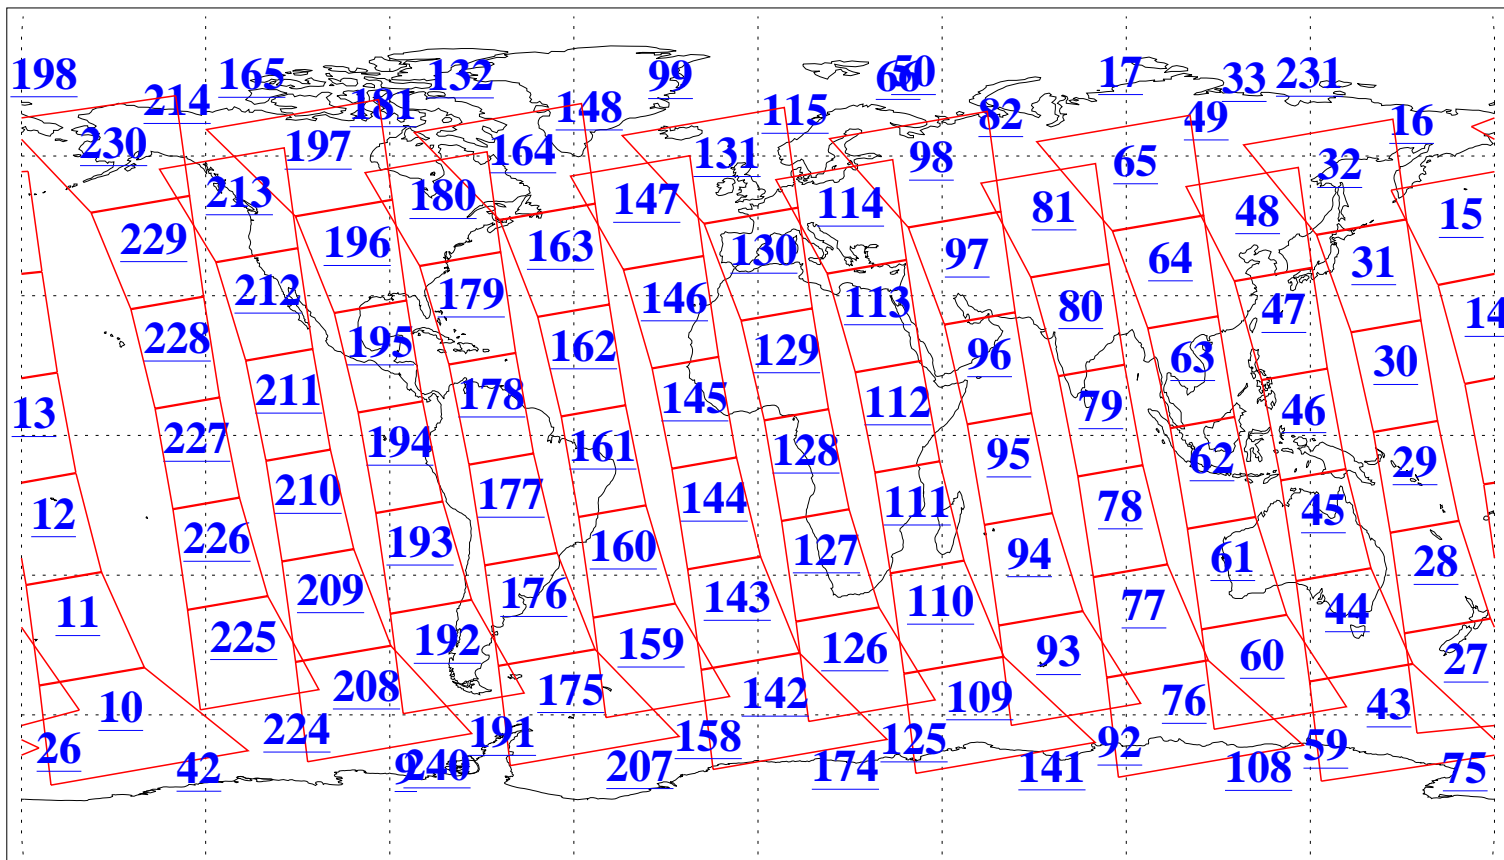

L1B Availability  
AMSU Granules: 240  
HSB Granules: 0  
AIRS Granules: 240

30 Jul 2004  
DoY 212  
Aqua Day 818  
Granules: 1 to 120

Granules: 121 to 240

Legend: AMSU Available, HSB Available, AIRS Available

L1B Availability  
AMSU Granules: 240  
HSB Granules: 0  
AIRS Granules: 240

30 Jul 2004  
DoY 212  
Aqua Day 818

Ascending Granules

Descending Granules

Legend: AMSU Available, HSB Available, AIRS Available

L1B Availability  
 AMSU Granules: 240  
 HSB Granules: 0  
 AIRS Granules: 240

30 Jul 2004  
 DoY 212  
 Aqua Day 818

Northern Hemisphere Granules

Southern Hemisphere Granules

Legend: AMSU Available, HSB Available, AIRS Available