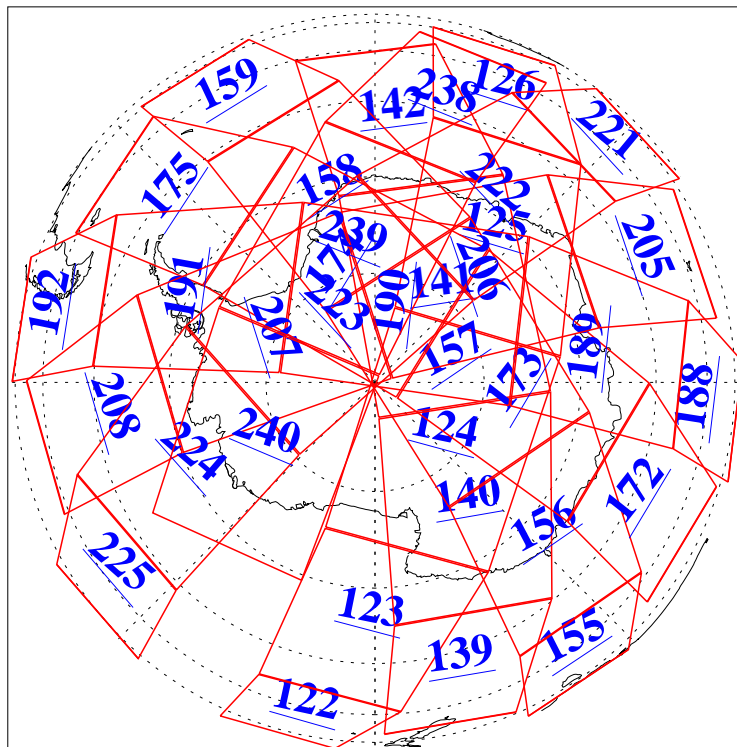

L1B Availability  
AMSU Granules: 240  
HSB Granules: 0  
AIRS Granules: 240

30 Jul 2004  
DoY 212  
Aqua Day 818  
Granules: 1 to 120

Granules: 121 to 240

Legend: AMSU Available, HSB Available, AIRS Available

L1B Availability  
AMSU Granules: 240  
HSB Granules: 0  
AIRS Granules: 240

30 Jul 2004  
DoY 212  
Aqua Day 818

Ascending Granules

Descending Granules

Legend: AMSU Available, HSB Available, AIRS Available

L1B Availability  
 AMSU Granules: 240  
 HSB Granules: 0  
 AIRS Granules: 240

30 Jul 2004  
 DoY 212  
 Aqua Day 818

Northern Hemisphere Granules

Southern Hemisphere Granules

Legend: AMSU Available, HSB Available, AIRS Available