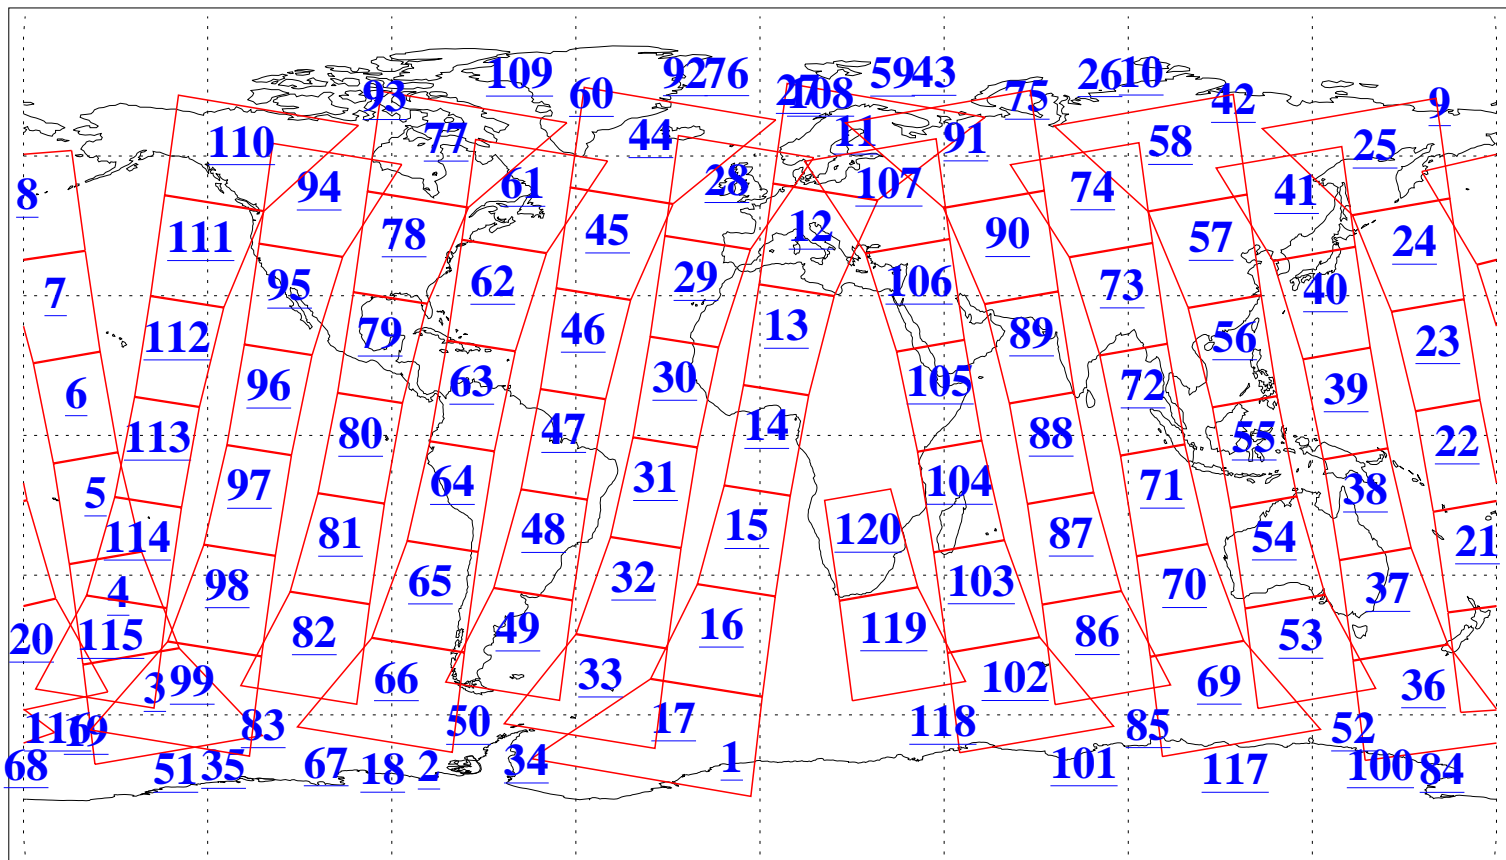

L1B Availability
AMSU Granules: 240
HSB Granules: 0
AIRS Granules: 240

29 Jul 2004
DoY 211
Aqua Day 817
Granules: 1 to 120

Granules: 121 to 240

Legend: AMSU Available, HSB Available, AIRS Available

L1B Availability
AMSU Granules: 240
HSB Granules: 0
AIRS Granules: 240

29 Jul 2004
DoY 211
Aqua Day 817

Ascending Granules

Descending Granules

Legend: AMSU Available, HSB Available, AIRS Available

L1B Availability
 AMSU Granules: 240
 HSB Granules: 0
 AIRS Granules: 240

29 Jul 2004
 DoY 211
 Aqua Day 817

Northern Hemisphere Granules

Southern Hemisphere Granules

Legend: AMSU Available, HSB Available, AIRS Available