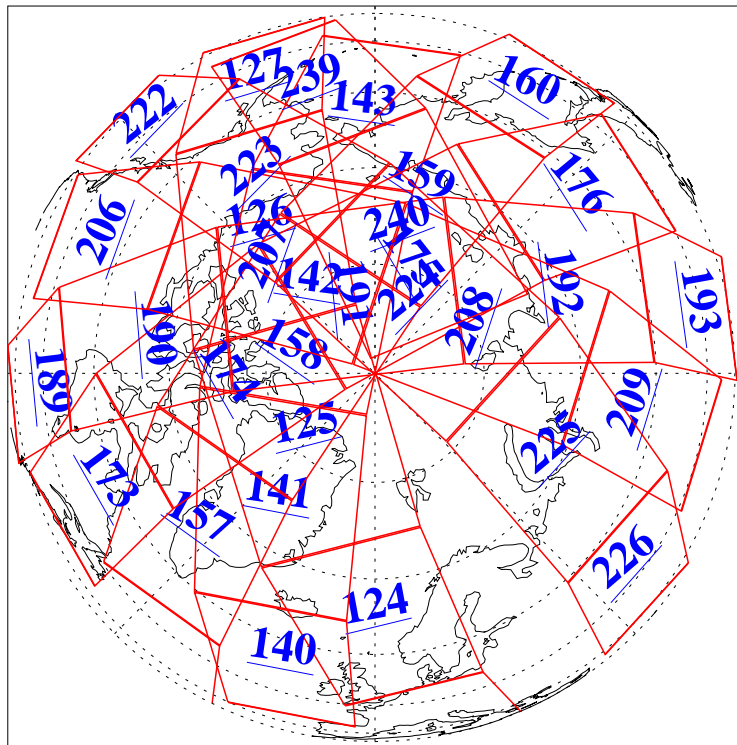

L1B Availability
AMSU Granules: 240
HSB Granules: 0
AIRS Granules: 240

29 Jul 2004
DoY 211
Aqua Day 817
Granules: 1 to 120

Granules: 121 to 240

Legend: AMSU Available, HSB Available, AIRS Available

L1B Availability
AMSU Granules: 240
HSB Granules: 0
AIRS Granules: 240

29 Jul 2004
DoY 211
Aqua Day 817

Ascending Granules

Descending Granules

Legend: AMSU Available, HSB Available, AIRS Available

L1B Availability
 AMSU Granules: 240
 HSB Granules: 0
 AIRS Granules: 240

29 Jul 2004
 DoY 211
 Aqua Day 817

Northern Hemisphere Granules

Southern Hemisphere Granules

Legend: AMSU Available, HSB Available, AIRS Available