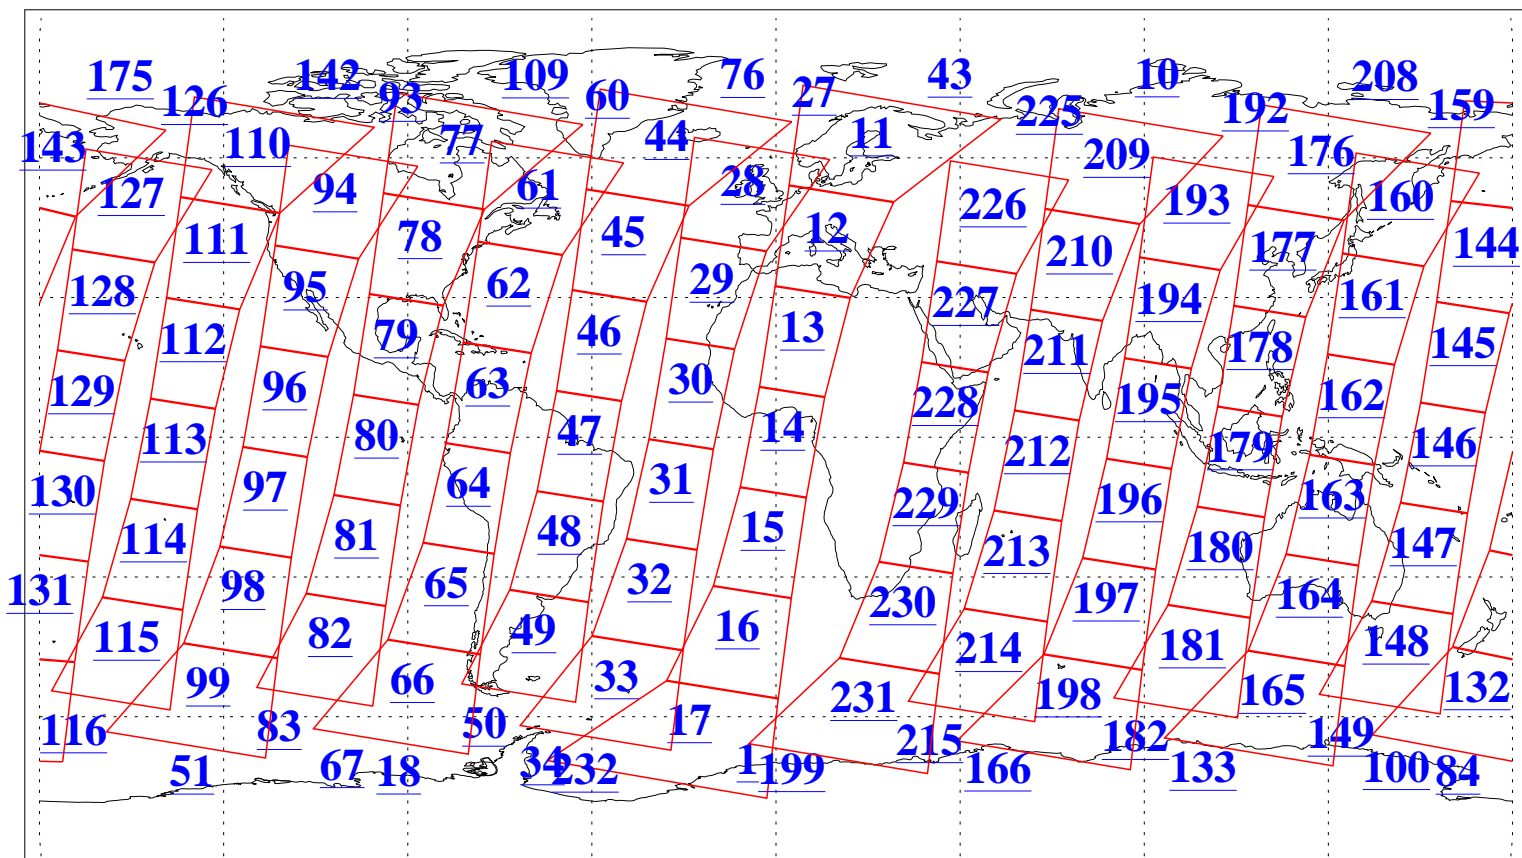

L1B Availability
AMSU Granules: 240
HSB Granules: 0
AIRS Granules: 240

29 Jul 2004
DoY 211
Aqua Day 817
Granules: 1 to 120

Granules: 121 to 240

Legend: AMSU Available, HSB Available, AIRS Available

L1B Availability
AMSU Granules: 240
HSB Granules: 0
AIRS Granules: 240

29 Jul 2004
DoY 211
Aqua Day 817

Ascending Granules

Descending Granules

Legend: AMSU Available, HSB Available, AIRS Available

L1B Availability
 AMSU Granules: 240
 HSB Granules: 0
 AIRS Granules: 240

29 Jul 2004
 DoY 211
 Aqua Day 817

Northern Hemisphere Granules

Southern Hemisphere Granules

Legend: AMSU Available, HSB Available, AIRS Available