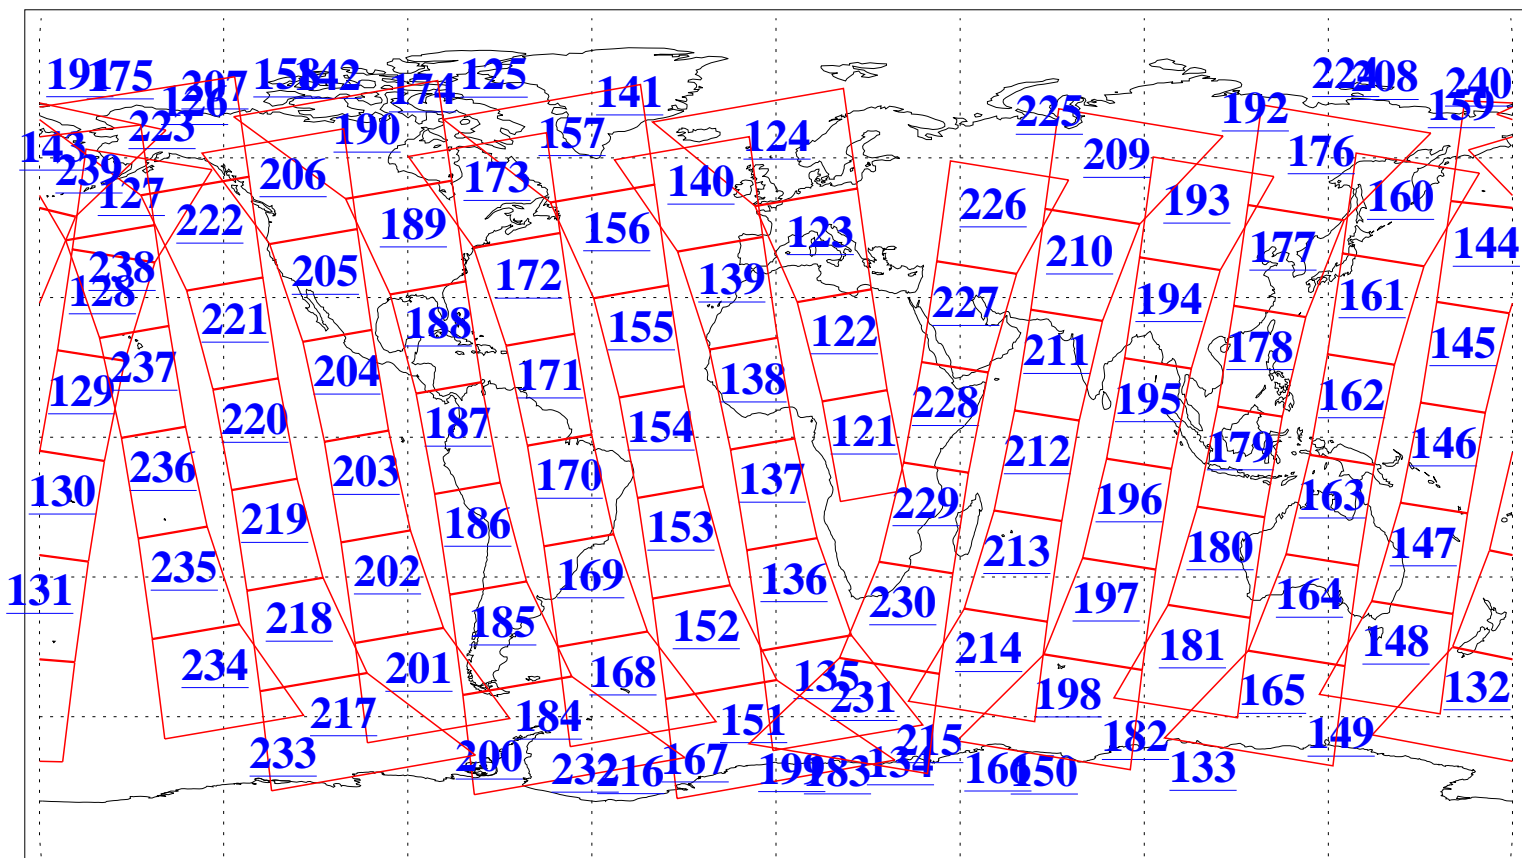

L1B Availability
AMSU Granules: 240
HSB Granules: 0
AIRS Granules: 240

29 Jul 2004
DoY 211
Aqua Day 817
Granules: 1 to 120

Granules: 121 to 240

Legend: AMSU Available, HSB Available, AIRS Available

L1B Availability
AMSU Granules: 240
HSB Granules: 0
AIRS Granules: 240

29 Jul 2004
DoY 211
Aqua Day 817

Ascending Granules

Descending Granules

Legend: AMSU Available, HSB Available, AIRS Available

L1B Availability
 AMSU Granules: 240
 HSB Granules: 0
 AIRS Granules: 240

29 Jul 2004
 DoY 211
 Aqua Day 817

Northern Hemisphere Granules

Southern Hemisphere Granules

Legend: AMSU Available, HSB Available, AIRS Available