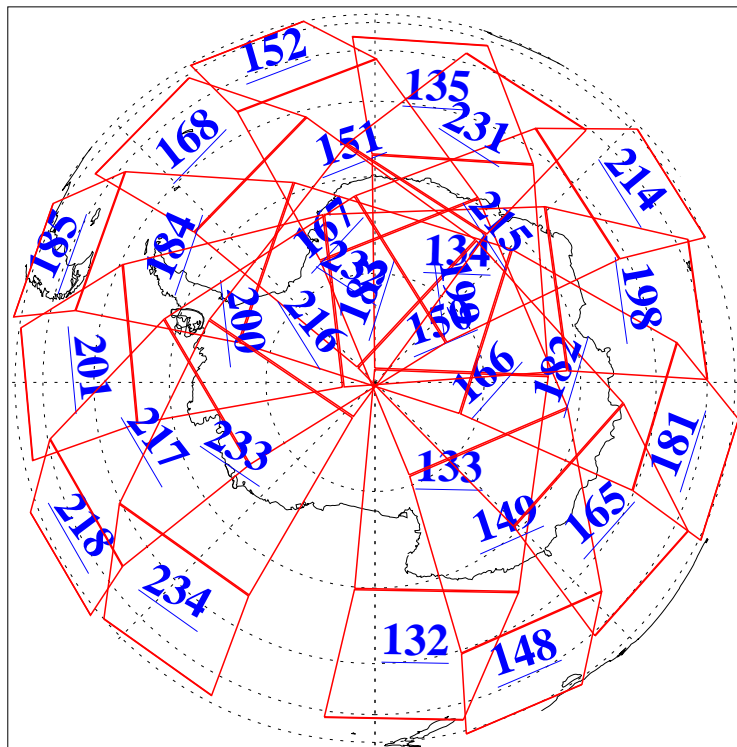

L1B Availability
AMSU Granules: 240
HSB Granules: 0
AIRS Granules: 240

29 Jul 2004
DoY 211
Aqua Day 817
Granules: 1 to 120

Granules: 121 to 240

Legend: AMSU Available, HSB Available, AIRS Available

L1B Availability
AMSU Granules: 240
HSB Granules: 0
AIRS Granules: 240

29 Jul 2004
DoY 211
Aqua Day 817

Ascending Granules

Descending Granules

Legend: AMSU Available, HSB Available, AIRS Available

L1B Availability
 AMSU Granules: 240
 HSB Granules: 0
 AIRS Granules: 240

29 Jul 2004
 DoY 211
 Aqua Day 817

Northern Hemisphere Granules

Southern Hemisphere Granules

Legend: AMSU Available, HSB Available, AIRS Available