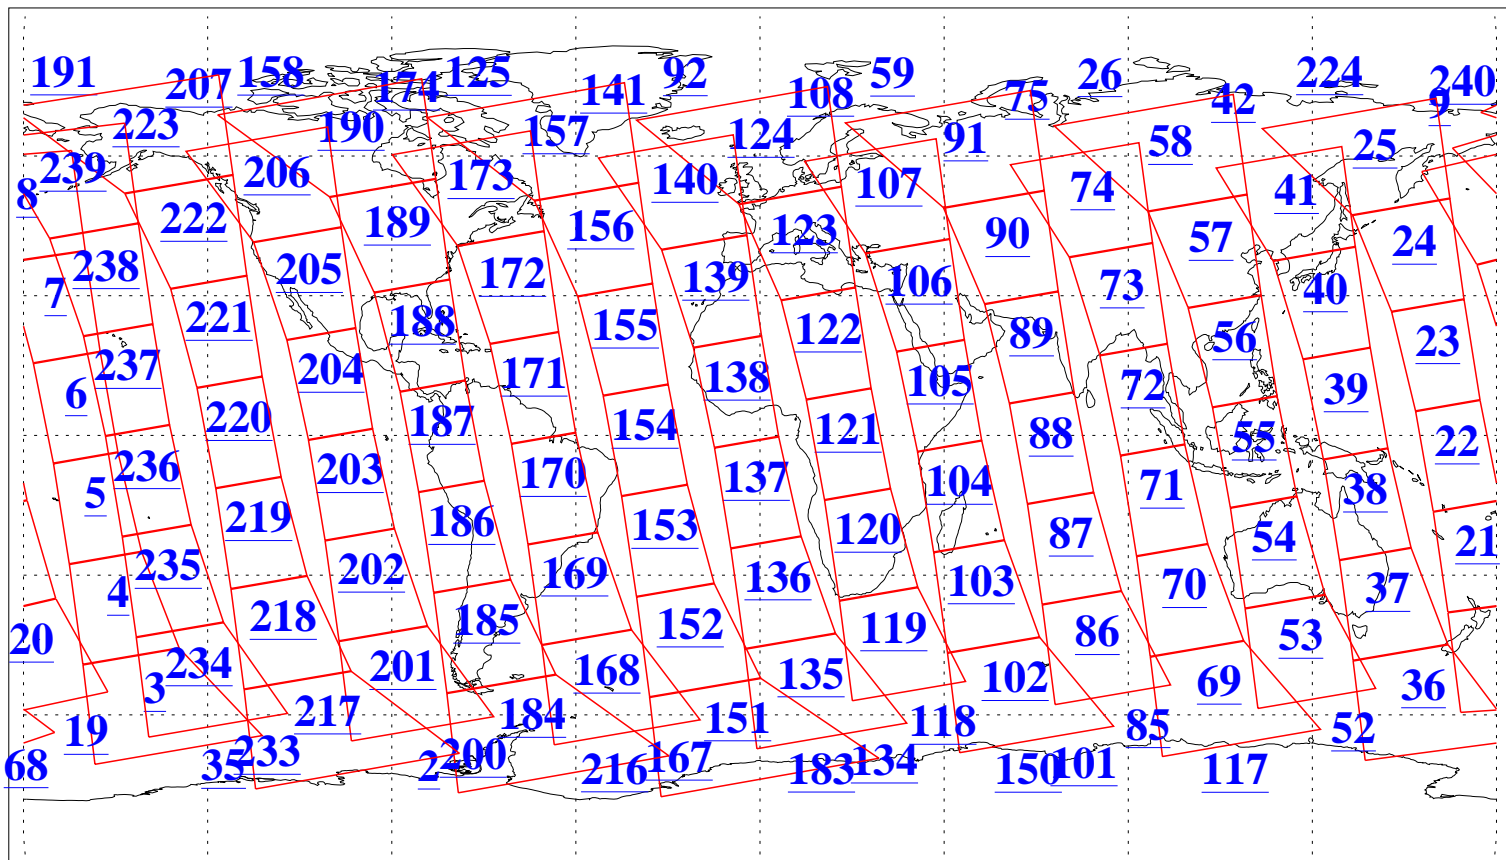

L1B Availability
AMSU Granules: 240
HSB Granules: 0
AIRS Granules: 240

29 Jul 2004
DoY 211
Aqua Day 817
Granules: 1 to 120

Granules: 121 to 240

Legend: AMSU Available, HSB Available, AIRS Available

L1B Availability
AMSU Granules: 240
HSB Granules: 0
AIRS Granules: 240

29 Jul 2004
DoY 211
Aqua Day 817

Ascending Granules

Descending Granules

Legend: AMSU Available, HSB Available, AIRS Available

L1B Availability
 AMSU Granules: 240
 HSB Granules: 0
 AIRS Granules: 240

29 Jul 2004
 DoY 211
 Aqua Day 817

Northern Hemisphere Granules

Southern Hemisphere Granules

Legend: AMSU Available, HSB Available, AIRS Available