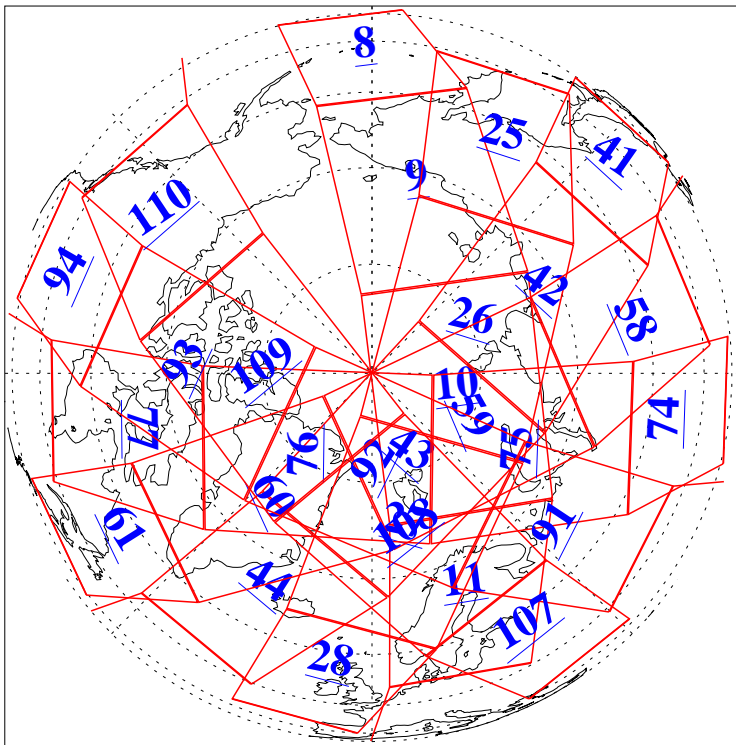

L1B Availability
AMSU Granules: 240
HSB Granules: 0
AIRS Granules: 240

29 Jul 2004
DoY 211
Aqua Day 817
Granules: 1 to 120

Granules: 121 to 240

Legend: AMSU Available, HSB Available, AIRS Available

L1B Availability
AMSU Granules: 240
HSB Granules: 0
AIRS Granules: 240

29 Jul 2004
DoY 211
Aqua Day 817

Ascending Granules

Descending Granules

Legend: AMSU Available, HSB Available, AIRS Available

L1B Availability
 AMSU Granules: 240
 HSB Granules: 0
 AIRS Granules: 240

29 Jul 2004
 DoY 211
 Aqua Day 817

Northern Hemisphere Granules

Southern Hemisphere Granules

Legend: AMSU Available, HSB Available, AIRS Available