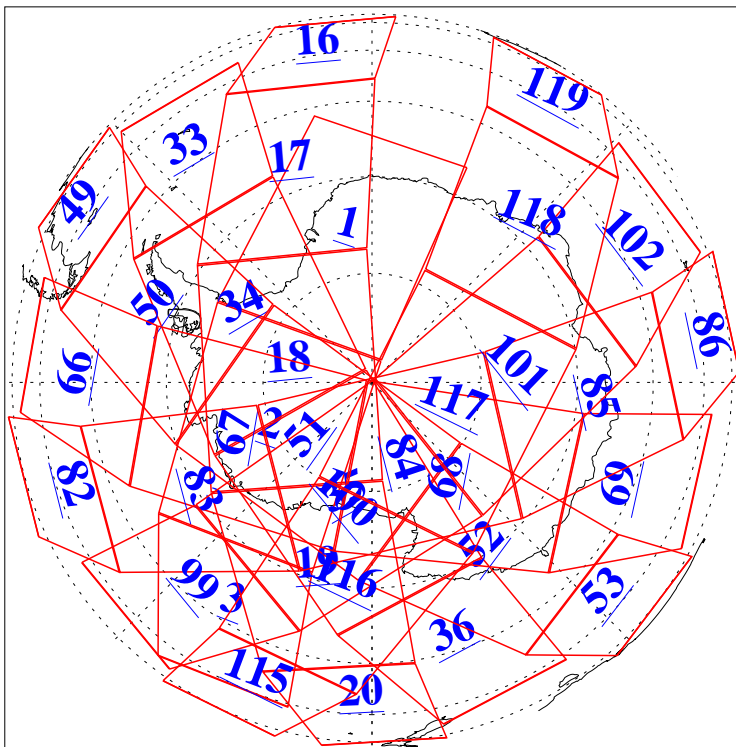

L1B Availability
AMSU Granules: 240
HSB Granules: 0
AIRS Granules: 240

29 Jul 2004
DoY 211
Aqua Day 817
Granules: 1 to 120

Granules: 121 to 240

Legend: AMSU Available, HSB Available, AIRS Available

L1B Availability
AMSU Granules: 240
HSB Granules: 0
AIRS Granules: 240

29 Jul 2004
DoY 211
Aqua Day 817

Ascending Granules

Descending Granules

Legend: AMSU Available, HSB Available, AIRS Available

L1B Availability
 AMSU Granules: 240
 HSB Granules: 0
 AIRS Granules: 240

29 Jul 2004
 DoY 211
 Aqua Day 817

Northern Hemisphere Granules

Southern Hemisphere Granules

Legend: AMSU Available, HSB Available, AIRS Available