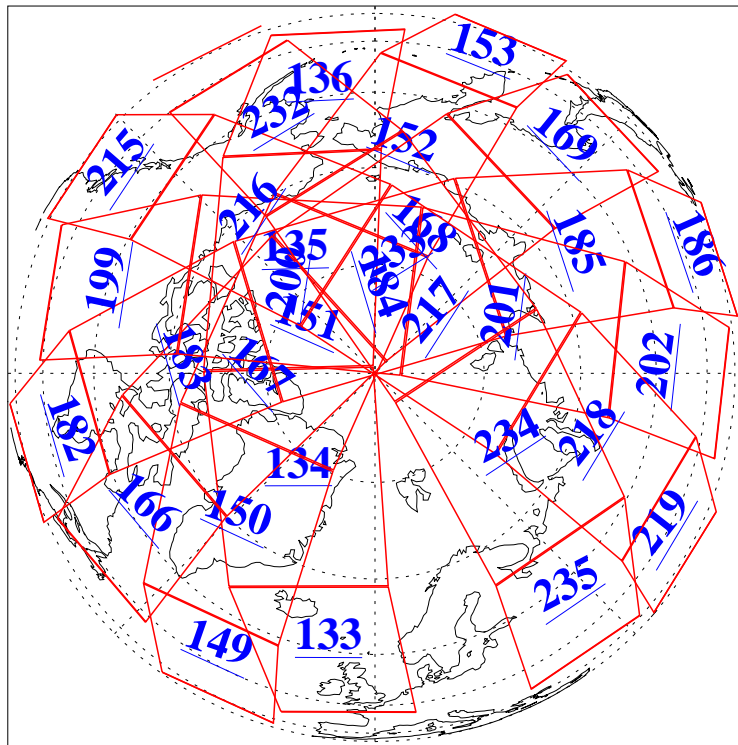

L1B Availability
AMSU Granules: 240
HSB Granules: 0
AIRS Granules: 240

28 Jul 2004
DoY 210
Aqua Day 816
Granules: 1 to 120

Granules: 121 to 240

Legend: AMSU Available, HSB Available, AIRS Available

L1B Availability
AMSU Granules: 240
HSB Granules: 0
AIRS Granules: 240

28 Jul 2004
DoY 210
Aqua Day 816

Ascending Granules

Descending Granules

Legend: AMSU Available, HSB Available, AIRS Available

L1B Availability
 AMSU Granules: 240
 HSB Granules: 0
 AIRS Granules: 240

28 Jul 2004
 DoY 210
 Aqua Day 816

Northern Hemisphere Granules

Southern Hemisphere Granules

Legend: AMSU Available, HSB Available, AIRS Available