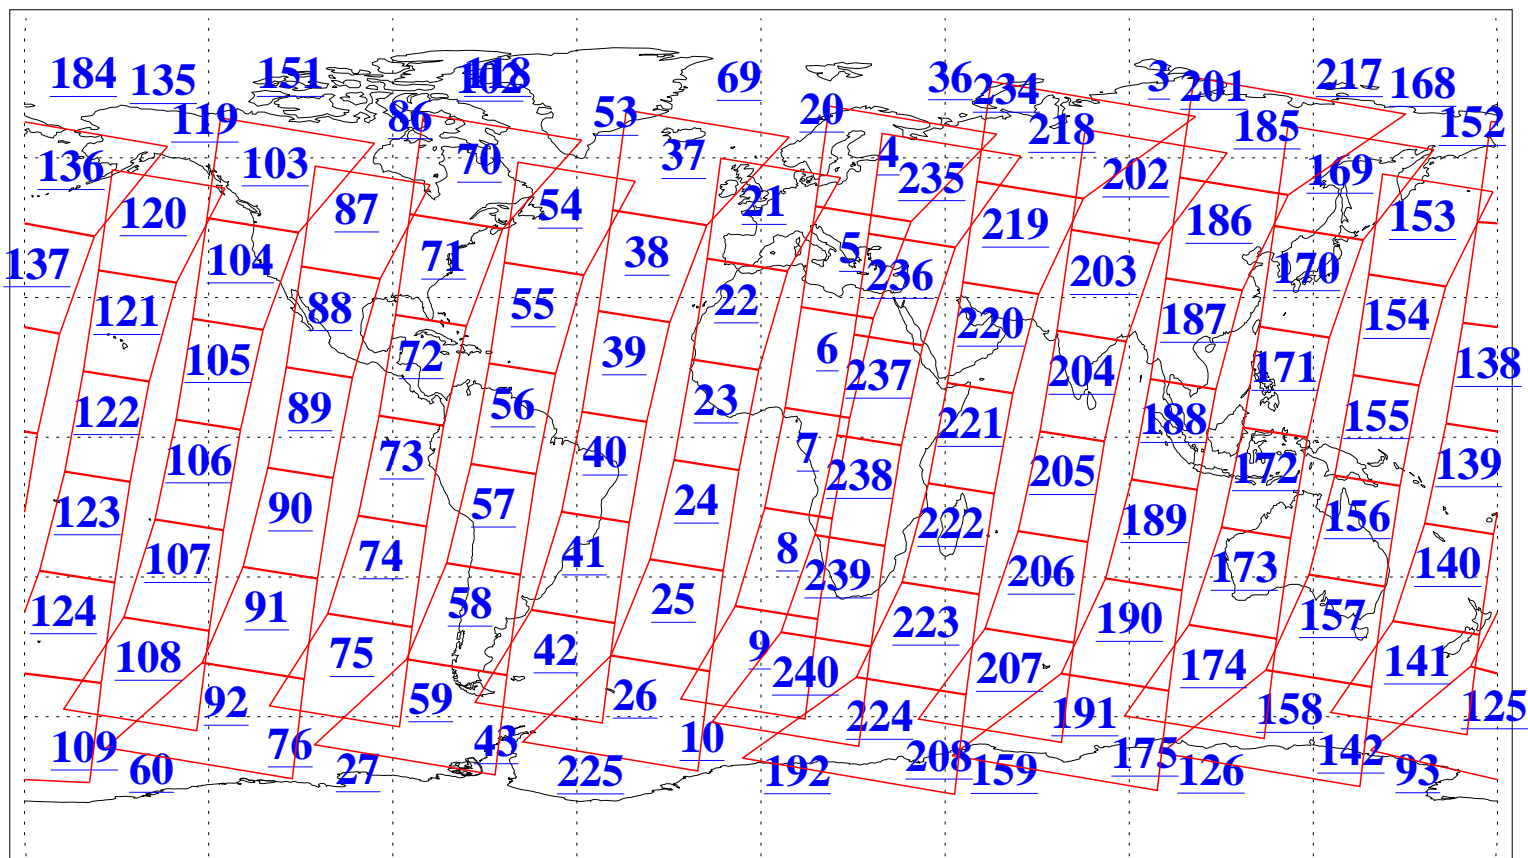

L1B Availability
AMSU Granules: 240
HSB Granules: 0
AIRS Granules: 240

28 Jul 2004
DoY 210
Aqua Day 816
Granules: 1 to 120

Granules: 121 to 240

Legend: AMSU Available, HSB Available, AIRS Available

L1B Availability
AMSU Granules: 240
HSB Granules: 0
AIRS Granules: 240

28 Jul 2004
DoY 210
Aqua Day 816

Ascending Granules

Descending Granules

Legend: AMSU Available, HSB Available, AIRS Available

L1B Availability
 AMSU Granules: 240
 HSB Granules: 0
 AIRS Granules: 240

28 Jul 2004
 DoY 210
 Aqua Day 816

Northern Hemisphere Granules

Southern Hemisphere Granules

Legend: AMSU Available, HSB Available, AIRS Available