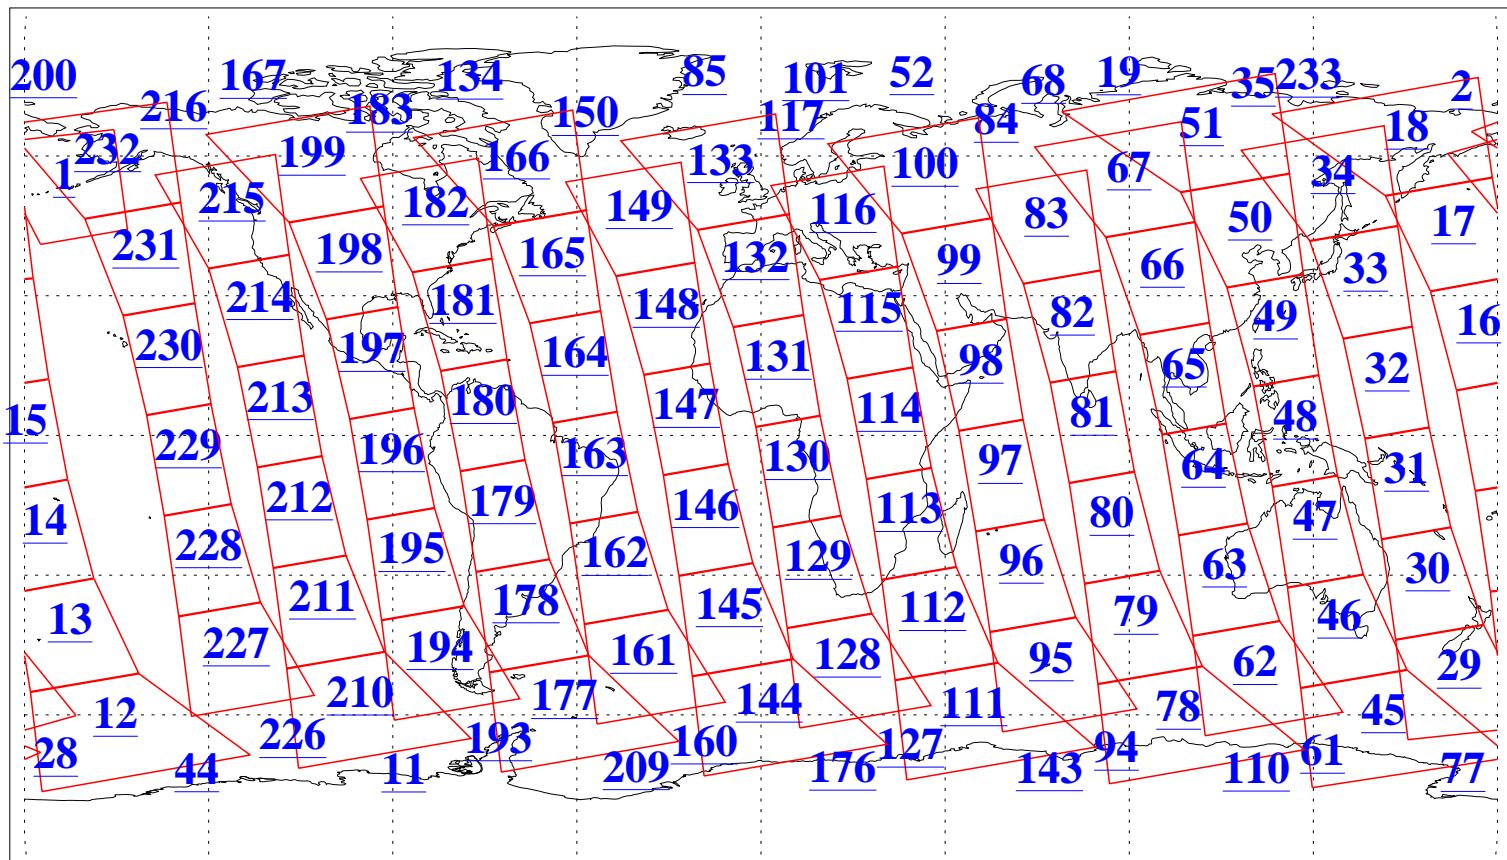

L1B Availability
AMSU Granules: 240
HSB Granules: 0
AIRS Granules: 240

28 Jul 2004
DoY 210
Aqua Day 816
Granules: 1 to 120

Granules: 121 to 240

Legend: AMSU Available, HSB Available, AIRS Available

L1B Availability
AMSU Granules: 240
HSB Granules: 0
AIRS Granules: 240

28 Jul 2004
DoY 210
Aqua Day 816

Ascending Granules

Descending Granules

Legend: AMSU Available, HSB Available, AIRS Available

L1B Availability
 AMSU Granules: 240
 HSB Granules: 0
 AIRS Granules: 240

28 Jul 2004
 DoY 210
 Aqua Day 816

Northern Hemisphere Granules

Southern Hemisphere Granules

Legend: AMSU Available, HSB Available, AIRS Available