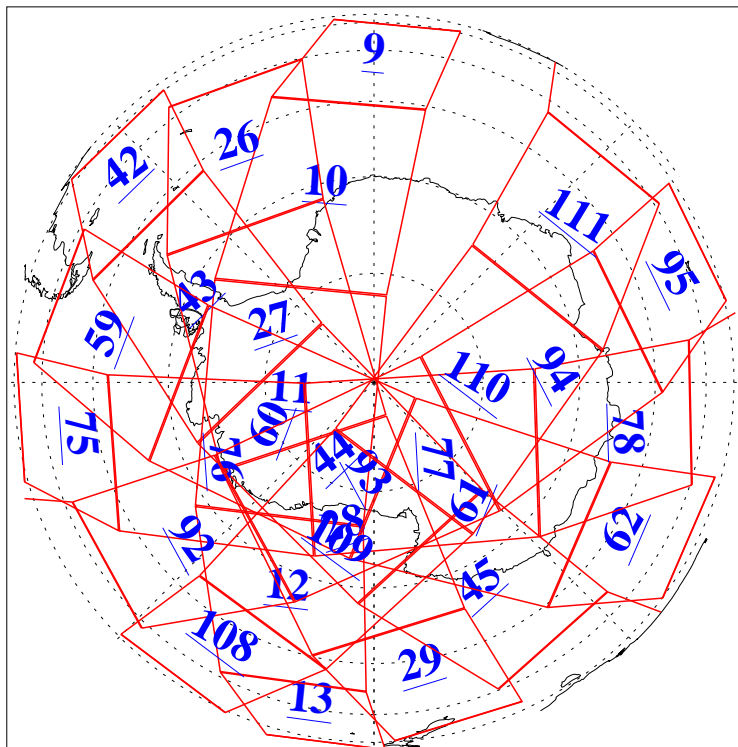

L1B Availability
AMSU Granules: 240
HSB Granules: 0
AIRS Granules: 240

28 Jul 2004
DoY 210
Aqua Day 816
Granules: 1 to 120

Granules: 121 to 240

Legend: AMSU Available, HSB Available, AIRS Available

L1B Availability
AMSU Granules: 240
HSB Granules: 0
AIRS Granules: 240

28 Jul 2004
DoY 210
Aqua Day 816

Ascending Granules

Descending Granules

Legend: AMSU Available, HSB Available, AIRS Available

L1B Availability
 AMSU Granules: 240
 HSB Granules: 0
 AIRS Granules: 240

28 Jul 2004
 DoY 210
 Aqua Day 816

Northern Hemisphere Granules

Southern Hemisphere Granules

Legend: AMSU Available, HSB Available, AIRS Available