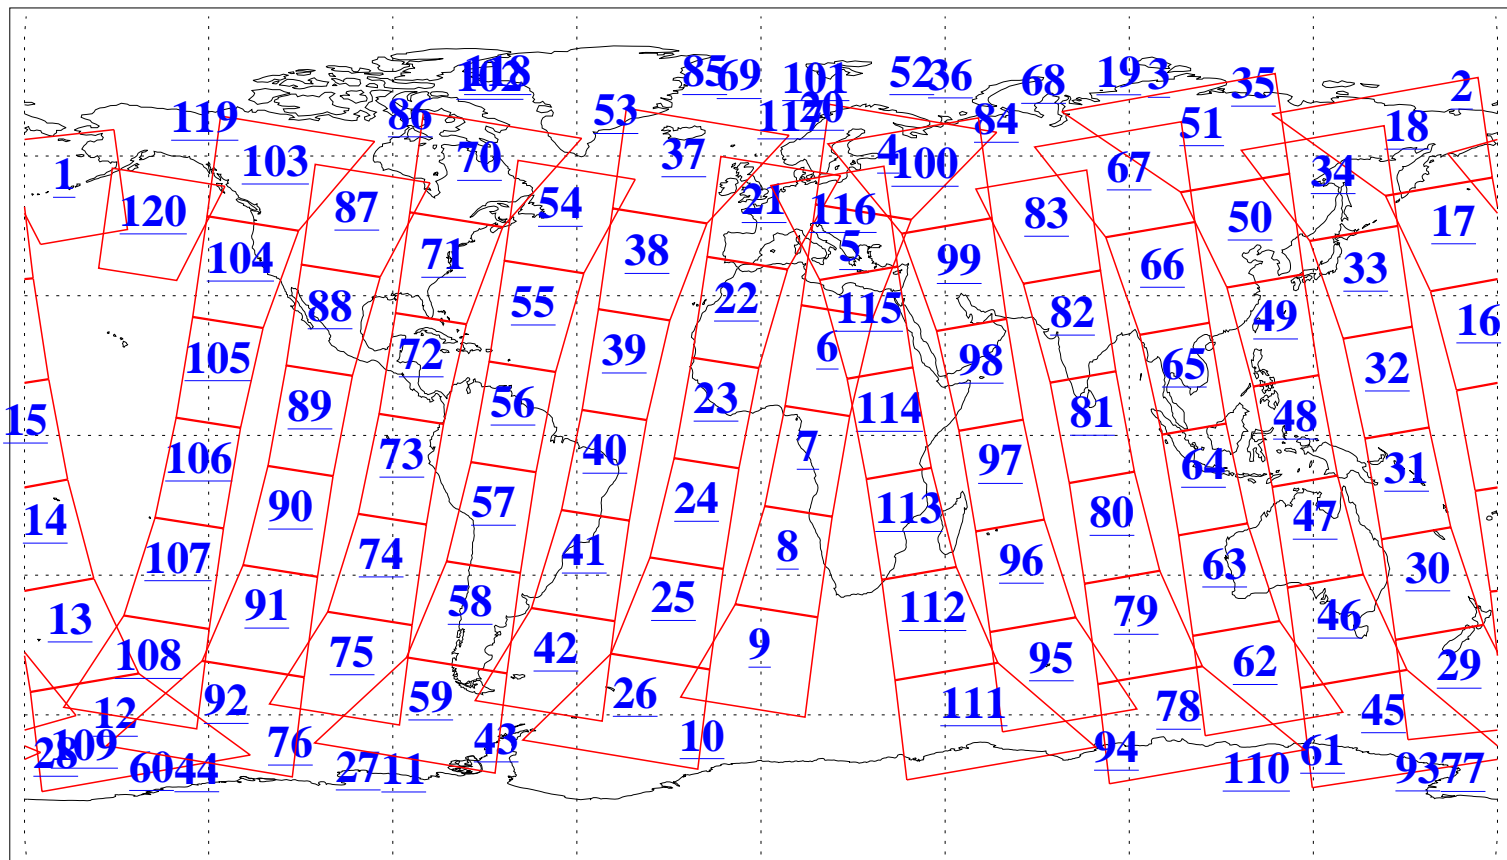

L1B Availability
AMSU Granules: 240
HSB Granules: 0
AIRS Granules: 240

28 Jul 2004
DoY 210
Aqua Day 816
Granules: 1 to 120

Granules: 121 to 240

Legend: AMSU Available, HSB Available, AIRS Available

L1B Availability
AMSU Granules: 240
HSB Granules: 0
AIRS Granules: 240

28 Jul 2004
DoY 210
Aqua Day 816

Ascending Granules

Descending Granules

Legend: AMSU Available, HSB Available, AIRS Available

L1B Availability
 AMSU Granules: 240
 HSB Granules: 0
 AIRS Granules: 240

28 Jul 2004
 DoY 210
 Aqua Day 816

Northern Hemisphere Granules

Southern Hemisphere Granules

Legend: AMSU Available, HSB Available, AIRS Available