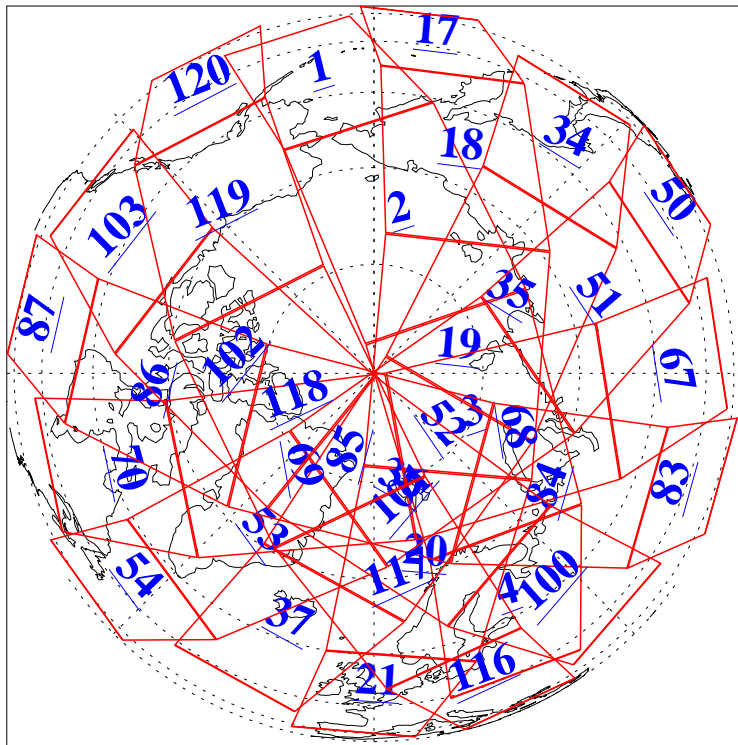

L1B Availability
AMSU Granules: 240
HSB Granules: 0
AIRS Granules: 240

28 Jul 2004
DoY 210
Aqua Day 816
Granules: 1 to 120

Granules: 121 to 240

Legend: AMSU Available, HSB Available, AIRS Available

L1B Availability
AMSU Granules: 240
HSB Granules: 0
AIRS Granules: 240

28 Jul 2004
DoY 210
Aqua Day 816

Ascending Granules

Descending Granules

Legend: AMSU Available, HSB Available, AIRS Available

L1B Availability
 AMSU Granules: 240
 HSB Granules: 0
 AIRS Granules: 240

28 Jul 2004
 DoY 210
 Aqua Day 816

Northern Hemisphere Granules

Southern Hemisphere Granules

Legend: AMSU Available, HSB Available, AIRS Available