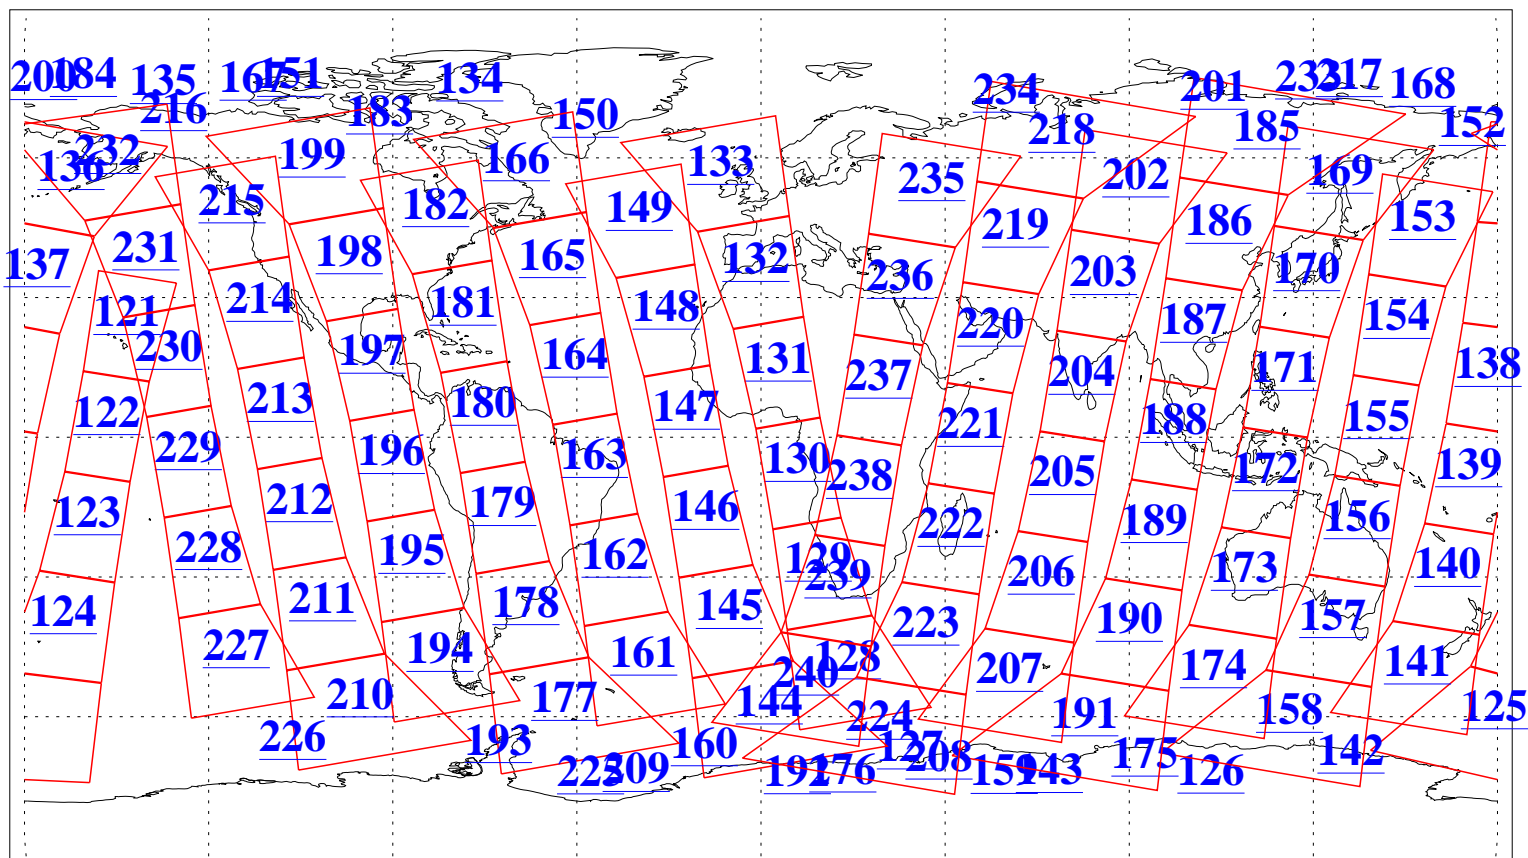

L1B Availability
AMSU Granules: 240
HSB Granules: 0
AIRS Granules: 240

28 Jul 2004
DoY 210
Aqua Day 816
Granules: 1 to 120

Granules: 121 to 240

Legend: AMSU Available, HSB Available, AIRS Available

L1B Availability
AMSU Granules: 240
HSB Granules: 0
AIRS Granules: 240

28 Jul 2004
DoY 210
Aqua Day 816

Ascending Granules

Descending Granules

Legend: AMSU Available, HSB Available, AIRS Available

L1B Availability
 AMSU Granules: 240
 HSB Granules: 0
 AIRS Granules: 240

28 Jul 2004
 DoY 210
 Aqua Day 816