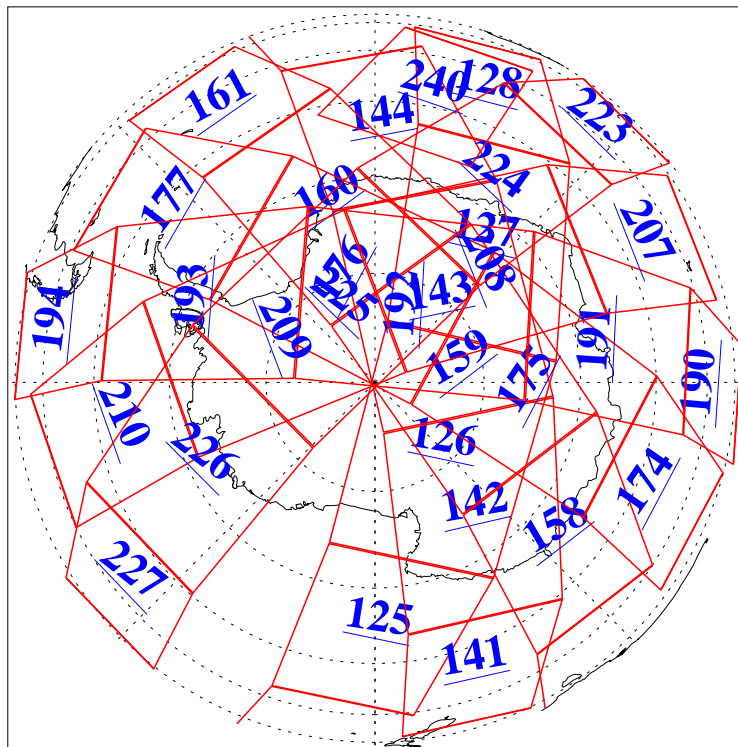

L1B Availability
AMSU Granules: 240
HSB Granules: 0
AIRS Granules: 240

28 Jul 2004
DoY 210
Aqua Day 816
Granules: 1 to 120

Granules: 121 to 240

Legend: AMSU Available, HSB Available, AIRS Available

L1B Availability
AMSU Granules: 240
HSB Granules: 0
AIRS Granules: 240

28 Jul 2004
DoY 210
Aqua Day 816

Ascending Granules

Descending Granules

Legend: AMSU Available, HSB Available, AIRS Available

L1B Availability
 AMSU Granules: 240
 HSB Granules: 0
 AIRS Granules: 240

28 Jul 2004
 DoY 210
 Aqua Day 816

Northern Hemisphere Granules

Southern Hemisphere Granules

Legend: AMSU Available, HSB Available, AIRS Available