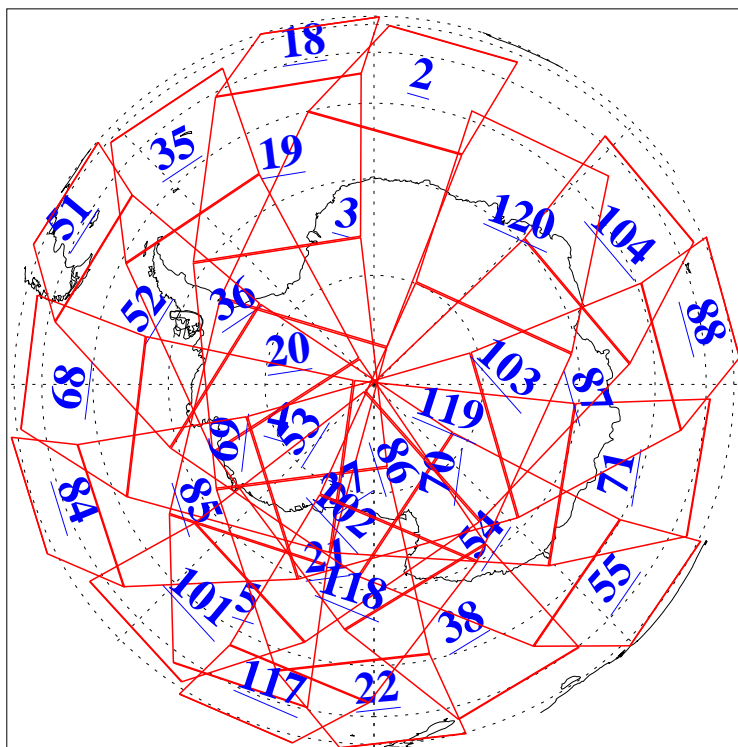

L1B Availability
AMSU Granules: 240
HSB Granules: 0
AIRS Granules: 240

27 Jul 2004
DoY 209
Aqua Day 815
Granules: 1 to 120

Granules: 121 to 240

Legend: AMSU Available, HSB Available, AIRS Available

L1B Availability
AMSU Granules: 240
HSB Granules: 0
AIRS Granules: 240

27 Jul 2004
DoY 209
Aqua Day 815

Ascending Granules

Descending Granules

Legend: AMSU Available, HSB Available, AIRS Available

L1B Availability
 AMSU Granules: 240
 HSB Granules: 0
 AIRS Granules: 240

27 Jul 2004
 DoY 209
 Aqua Day 815

Northern Hemisphere Granules

Southern Hemisphere Granules

Legend: AMSU Available, HSB Available, AIRS Available