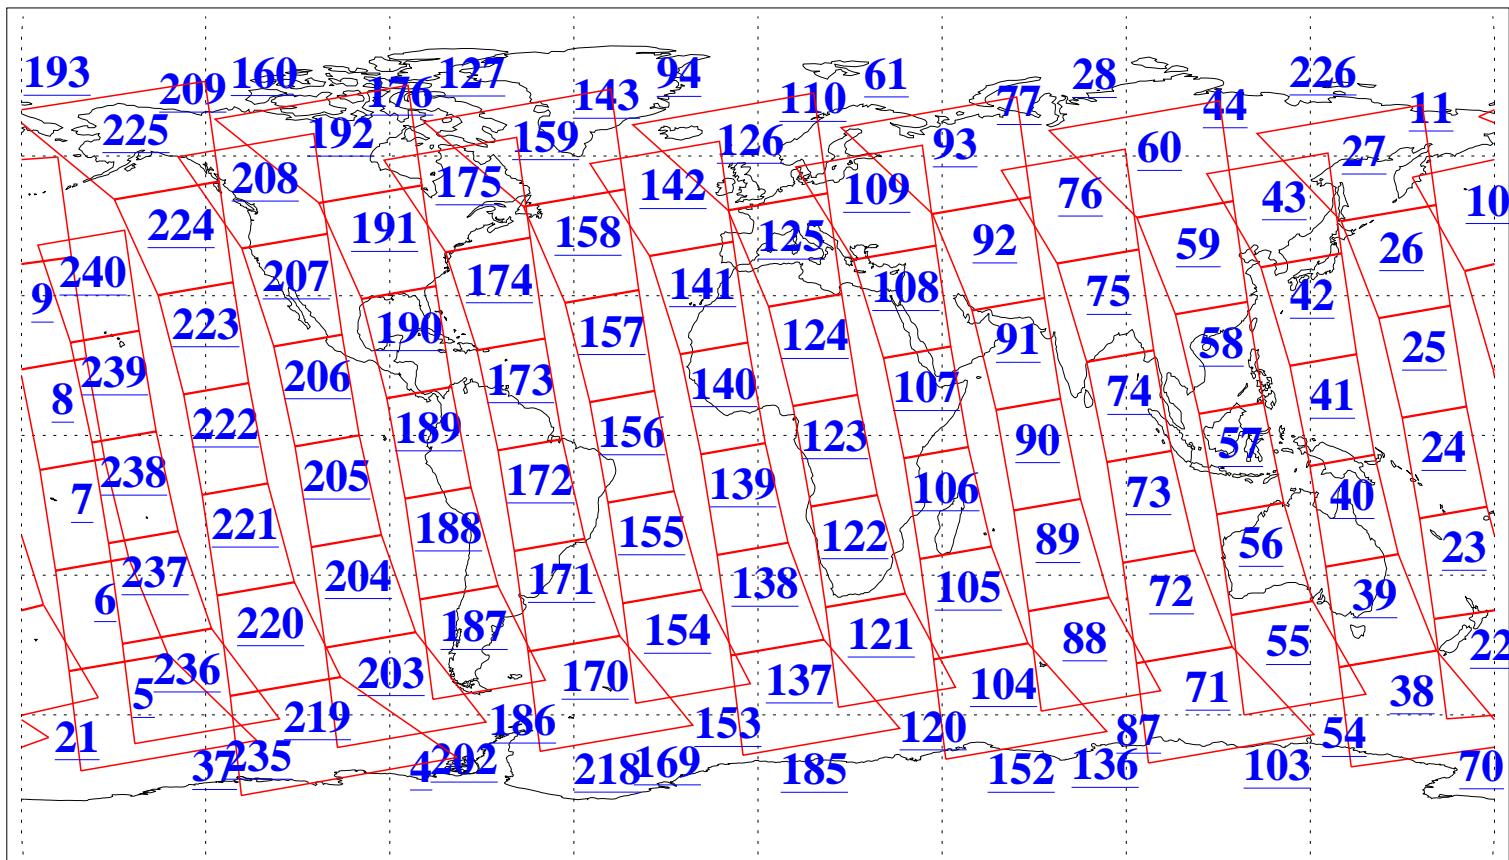

L1B Availability
AMSU Granules: 240
HSB Granules: 0
AIRS Granules: 240

27 Jul 2004
DoY 209
Aqua Day 815
Granules: 1 to 120

Granules: 121 to 240

Legend: AMSU Available, HSB Available, AIRS Available

L1B Availability
AMSU Granules: 240
HSB Granules: 0
AIRS Granules: 240

27 Jul 2004
DoY 209
Aqua Day 815

Ascending Granules

Descending Granules

Legend: AMSU Available, HSB Available, AIRS Available

L1B Availability
 AMSU Granules: 240
 HSB Granules: 0
 AIRS Granules: 240

27 Jul 2004
 DoY 209
 Aqua Day 815

Northern Hemisphere Granules

Southern Hemisphere Granules

Legend: AMSU Available, HSB Available, AIRS Available