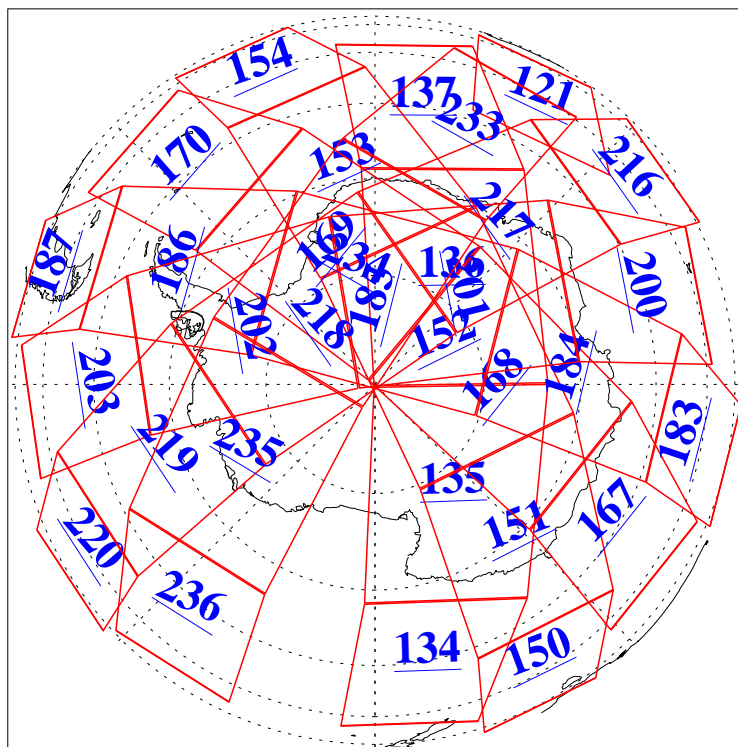

L1B Availability
AMSU Granules: 240
HSB Granules: 0
AIRS Granules: 240

27 Jul 2004
DoY 209
Aqua Day 815
Granules: 1 to 120

Granules: 121 to 240

Legend: AMSU Available, HSB Available, AIRS Available

L1B Availability
AMSU Granules: 240
HSB Granules: 0
AIRS Granules: 240

27 Jul 2004
DoY 209
Aqua Day 815

Ascending Granules

Descending Granules

Legend: AMSU Available, HSB Available, AIRS Available

L1B Availability
 AMSU Granules: 240
 HSB Granules: 0
 AIRS Granules: 240

27 Jul 2004
 DoY 209
 Aqua Day 815

Northern Hemisphere Granules

Southern Hemisphere Granules

Legend: AMSU Available, HSB Available, AIRS Available