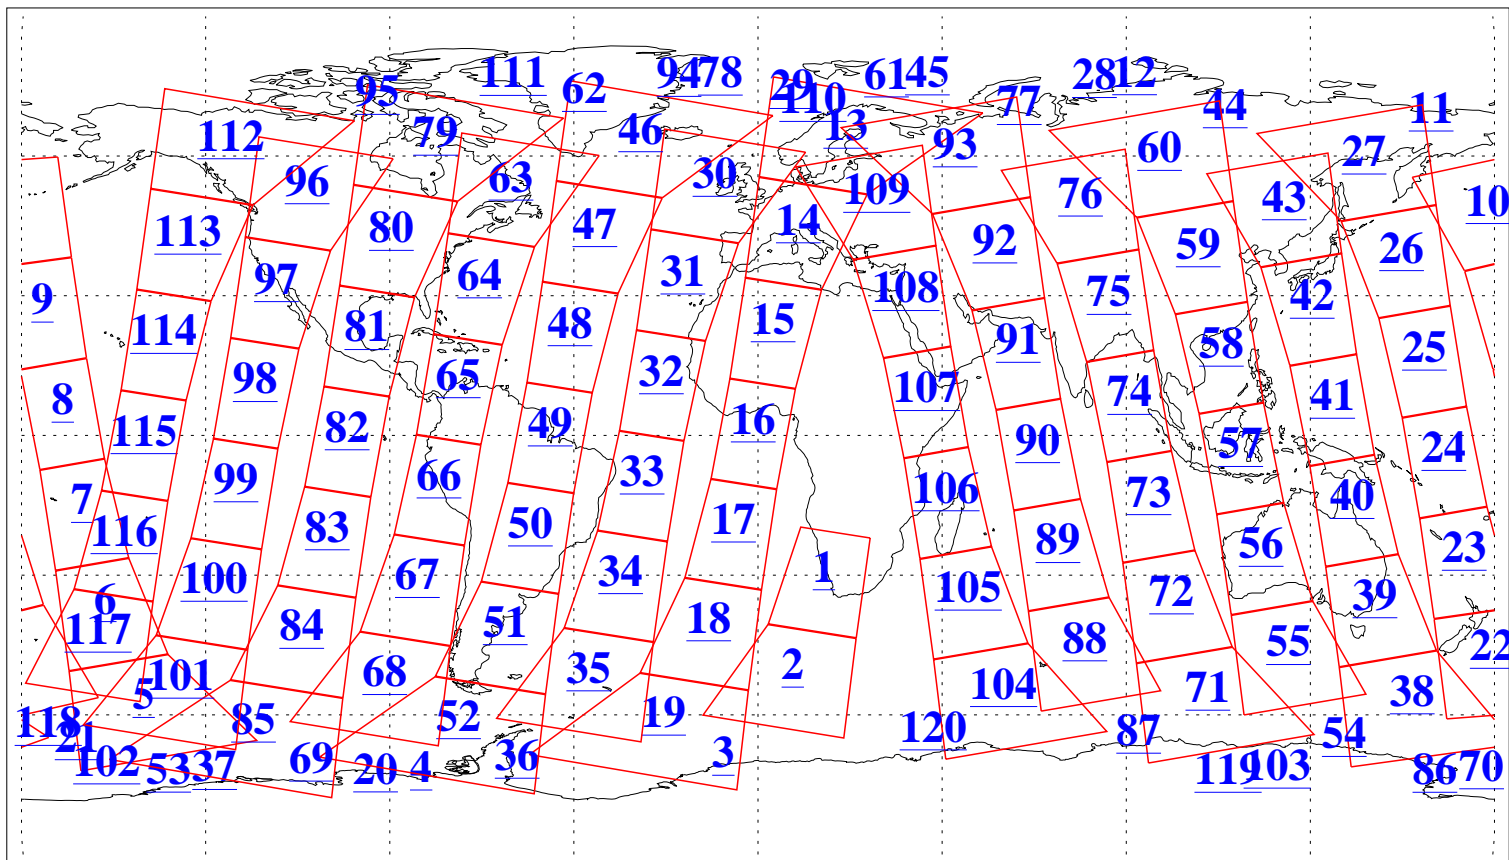

L1B Availability
AMSU Granules: 240
HSB Granules: 0
AIRS Granules: 240

27 Jul 2004
DoY 209
Aqua Day 815
Granules: 1 to 120

Granules: 121 to 240

Legend: AMSU Available, HSB Available, AIRS Available

L1B Availability
AMSU Granules: 240
HSB Granules: 0
AIRS Granules: 240

27 Jul 2004
DoY 209
Aqua Day 815

Ascending Granules

Descending Granules

Legend: AMSU Available, HSB Available, AIRS Available

L1B Availability
 AMSU Granules: 240
 HSB Granules: 0
 AIRS Granules: 240

27 Jul 2004
 DoY 209
 Aqua Day 815

Northern Hemisphere Granules

Southern Hemisphere Granules

Legend: AMSU Available, HSB Available, AIRS Available