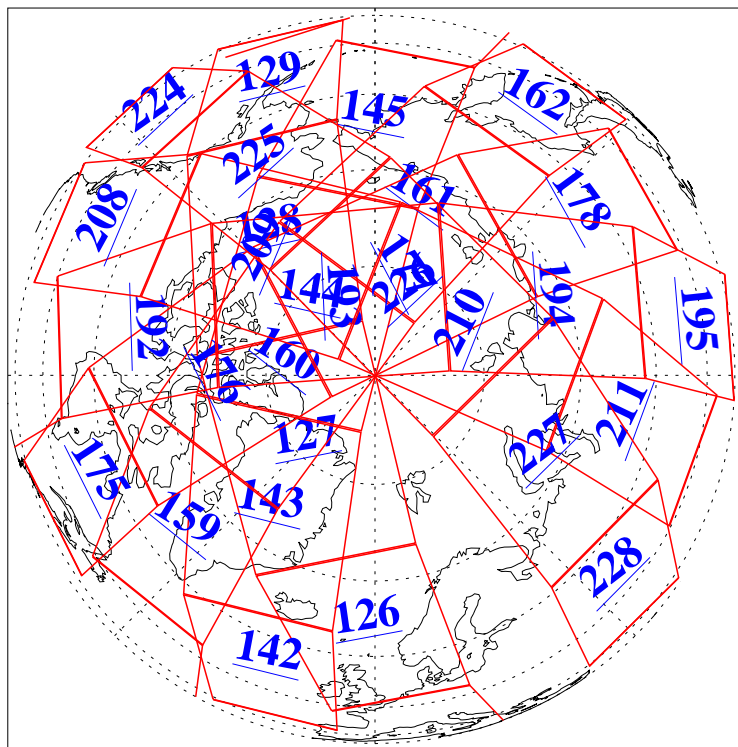

L1B Availability
AMSU Granules: 240
HSB Granules: 0
AIRS Granules: 240

27 Jul 2004
DoY 209
Aqua Day 815
Granules: 1 to 120

Granules: 121 to 240

Legend: AMSU Available, HSB Available, AIRS Available

L1B Availability
AMSU Granules: 240
HSB Granules: 0
AIRS Granules: 240

27 Jul 2004
DoY 209
Aqua Day 815

Ascending Granules

Descending Granules

Legend: AMSU Available, HSB Available, AIRS Available

L1B Availability
 AMSU Granules: 240
 HSB Granules: 0
 AIRS Granules: 240

27 Jul 2004
 DoY 209
 Aqua Day 815

Northern Hemisphere Granules

Southern Hemisphere Granules

Legend: AMSU Available, HSB Available, AIRS Available