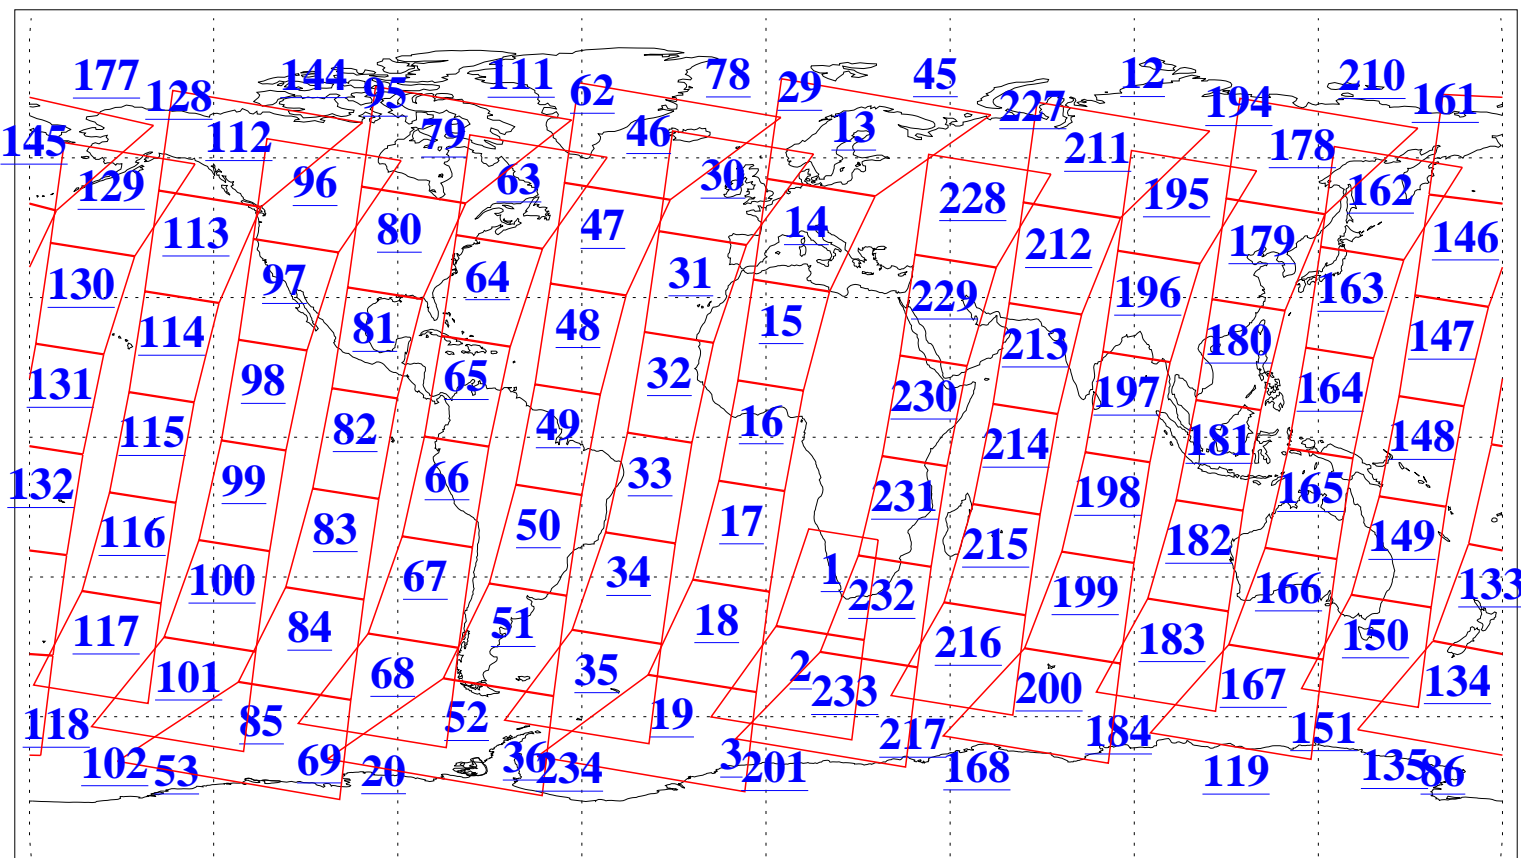

L1B Availability
AMSU Granules: 240
HSB Granules: 0
AIRS Granules: 240

27 Jul 2004
DoY 209
Aqua Day 815
Granules: 1 to 120

Granules: 121 to 240

Legend: AMSU Available, HSB Available, AIRS Available

L1B Availability
AMSU Granules: 240
HSB Granules: 0
AIRS Granules: 240

27 Jul 2004
DoY 209
Aqua Day 815

Ascending Granules

Descending Granules

Legend: AMSU Available, HSB Available, AIRS Available

L1B Availability
 AMSU Granules: 240
 HSB Granules: 0
 AIRS Granules: 240

27 Jul 2004
 DoY 209
 Aqua Day 815

Northern Hemisphere Granules

Southern Hemisphere Granules

Legend: AMSU Available, HSB Available, AIRS Available