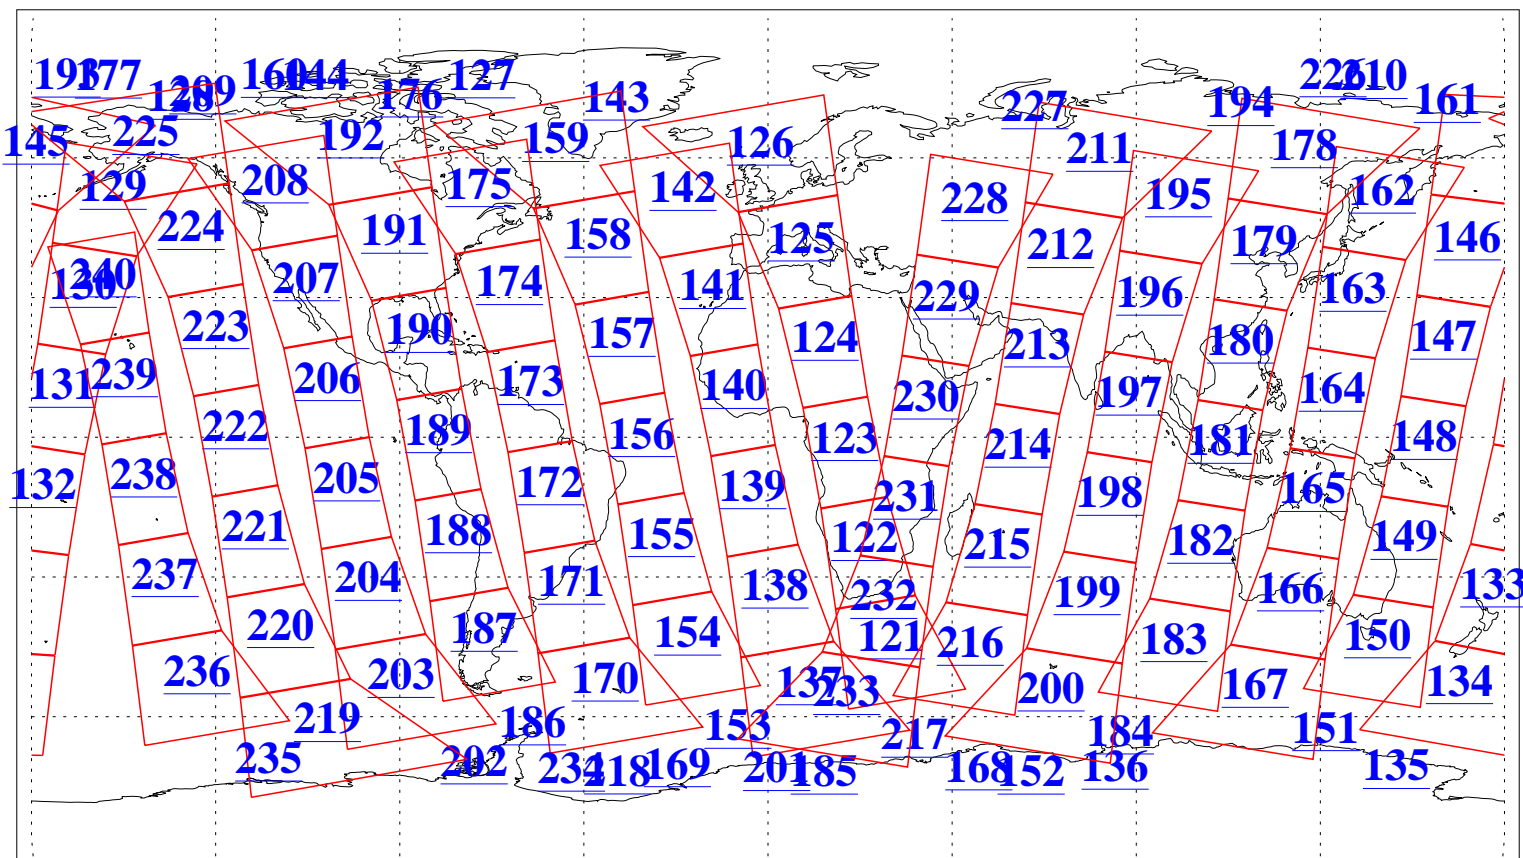

L1B Availability
AMSU Granules: 240
HSB Granules: 0
AIRS Granules: 240

27 Jul 2004
DoY 209
Aqua Day 815
Granules: 1 to 120

Granules: 121 to 240

Legend: AMSU Available, HSB Available, AIRS Available

L1B Availability
AMSU Granules: 240
HSB Granules: 0
AIRS Granules: 240

27 Jul 2004
DoY 209
Aqua Day 815

Ascending Granules

Descending Granules

Legend: AMSU Available, HSB Available, AIRS Available

L1B Availability
 AMSU Granules: 240
 HSB Granules: 0
 AIRS Granules: 240

27 Jul 2004
 DoY 209
 Aqua Day 815

Northern Hemisphere Granules

Southern Hemisphere Granules

Legend: AMSU Available, HSB Available, AIRS Available