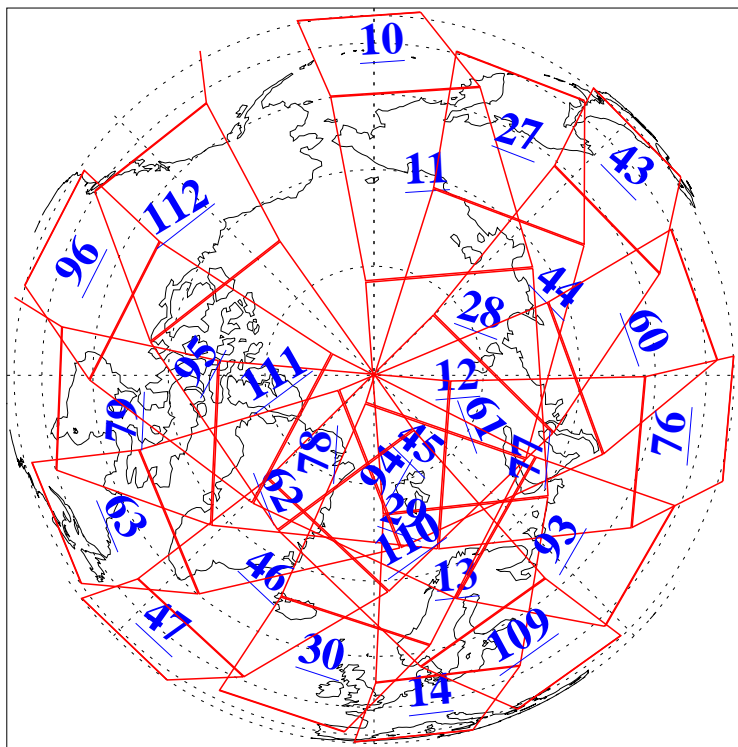

L1B Availability
AMSU Granules: 240
HSB Granules: 0
AIRS Granules: 240

27 Jul 2004
DoY 209
Aqua Day 815
Granules: 1 to 120

Granules: 121 to 240

Legend: AMSU Available, HSB Available, AIRS Available

L1B Availability
AMSU Granules: 240
HSB Granules: 0
AIRS Granules: 240

27 Jul 2004
DoY 209
Aqua Day 815

Ascending Granules

Descending Granules

Legend: AMSU Available, HSB Available, AIRS Available

L1B Availability
 AMSU Granules: 240
 HSB Granules: 0
 AIRS Granules: 240

27 Jul 2004
 DoY 209
 Aqua Day 815

Northern Hemisphere Granules

Southern Hemisphere Granules

Legend: AMSU Available, HSB Available, AIRS Available